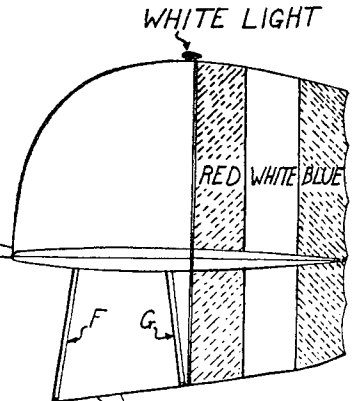

THE DOUGLAS WC WORLD CRUISER

1924

SCALE

STARBOARD LIGHT - GREEN
PORT LIGHT - RED

COLOR
 WINGS & ~ SILVER
 FUSELAGE TO BACK OF COCKPITS
 REAR OF ~ OLIVE - FUSELAGE DRAB & TAIL
 DETAILS ~ BLACK

FRONT VIEW

SIDE VIEW

WHITE 2

SPECIFICATIONS
 SPAN 50 ft.
 LENGTH 37 ft. 6 in.
 MOTOR 450 H.P.
 LIBERTY

TOP VIEW

FRUCK