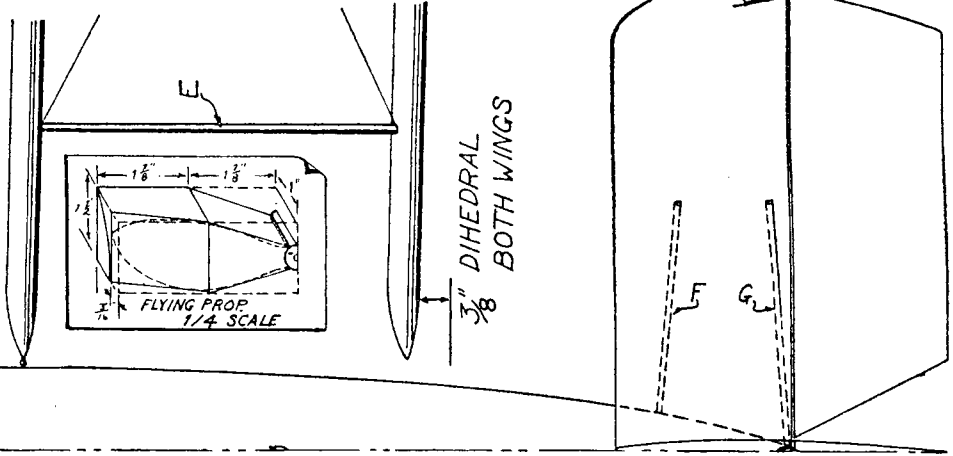

THE DOUGLAS WC WORLD CRUISER

1924

SCALE

STARBOARD LIGHT - GREEN
PORT LIGHT - RED

COLOR
 WINGS & ~ SILVER
 FUSELAGE TO BACK OF COCKPITS
 REAR OF ~ OLIVE - FUSELAGE DRAB & TAIL
 DETAILS ~ BLACK

FRONT VIEW

SIDE VIEW

WHITE 2

SPECIFICATIONS
 SPAN 50 ft.
 LENGTH 37 ft. 6 in.
 MOTOR 450 H.P.
 LIBERTY

TOP VIEW

FRUCK