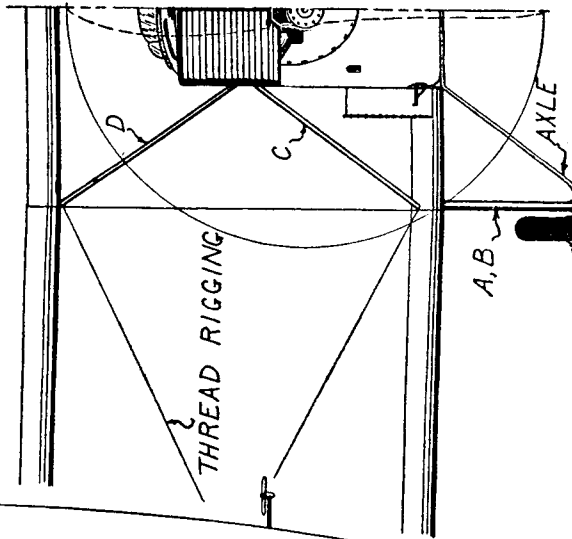

THE DOUGLAS WC WORLD CRUISER

1924

SCALE

STARBOARD LIGHT - GREEN
PORT LIGHT - RED

COLOR
 WINGS & ~ SILVER
 FUSELAGE TO BACK OF COCKPITS
 REAR OF ~ OLIVE - FUSELAGE DRAB & TAIL
 DETAILS ~ BLACK

FRONT VIEW

SIDE VIEW

WHITE 2

SPECIFICATIONS
 SPAN 50 ft.
 LENGTH 37 ft. 6 in.
 MOTOR 450 H.P.
 LIBERTY

TOP VIEW

FRUCK