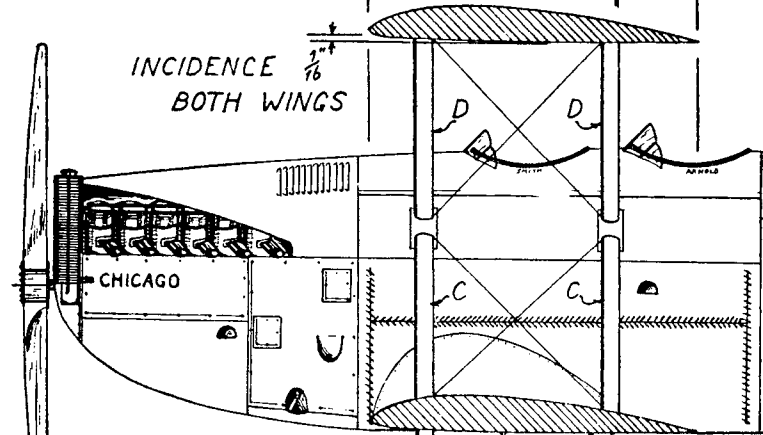

THE DOUGLAS WC WORLD CRUISER

1924

SCALE

STARBOARD LIGHT - GREEN
PORT LIGHT - RED

COLOR
 WINGS & ~ SILVER
 FUSELAGE TO BACK OF COCKPITS
 REAR OF ~ OLIVE - FUSELAGE DRAB & TAIL
 DETAILS ~ BLACK

FRONT VIEW

SIDE VIEW

WHITE 2

SPECIFICATIONS
 SPAN 50 ft.
 LENGTH 37 ft. 6 in.
 MOTOR 450 H.P.
 LIBERTY

TOP VIEW

FRUCK