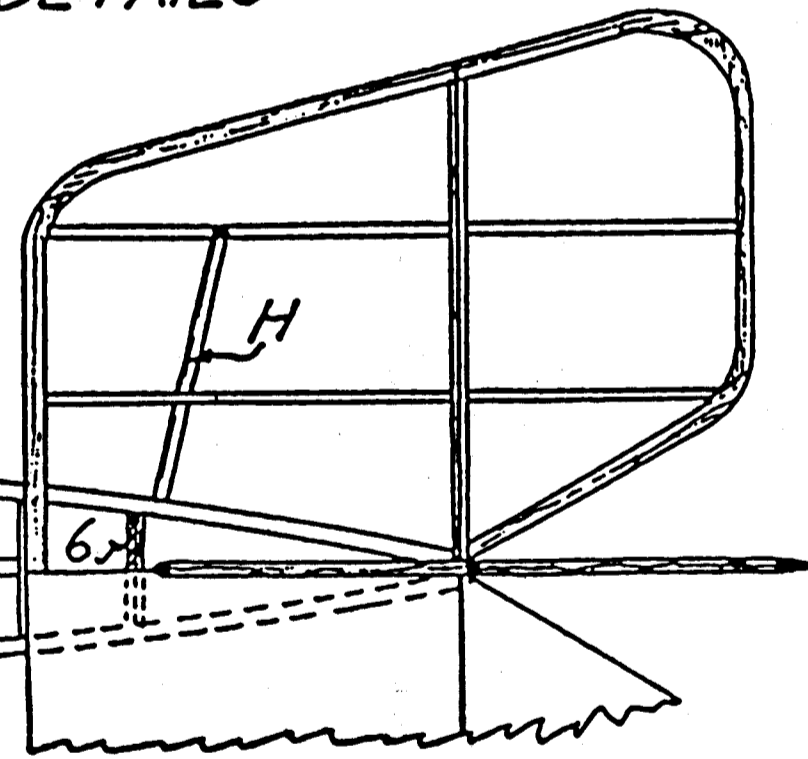

3/8" DIHEDRAL

BRACE WIRES, GREY THREAD

RED 
 WHITE 
 BLUE 

FLYING PROP. (5 1/4" DIAM.)

SPECIFICATIONS

SPAN ~ 45'
 LENGTH ~ 28'
 MOTOR ~ CURTISS V-8
 OX-5, 90 H.P.
 SPEED ~ 75 to 80 M.P.H.

STRUTS
 MOTOR &
 DETAILS

COLOR

ENTIRE SHIP - KHAKI,
 (ARMY)
 WHITE or
 SILVER,
 (PRIVATE)
 - NATURAL
 BLACK

TOP

SIDE

NOTE
NEGATIVE
THRUST
(USED ON
LARGE SHIP)

CURTISS
JN-4 1917

SCALE .53" = 1'