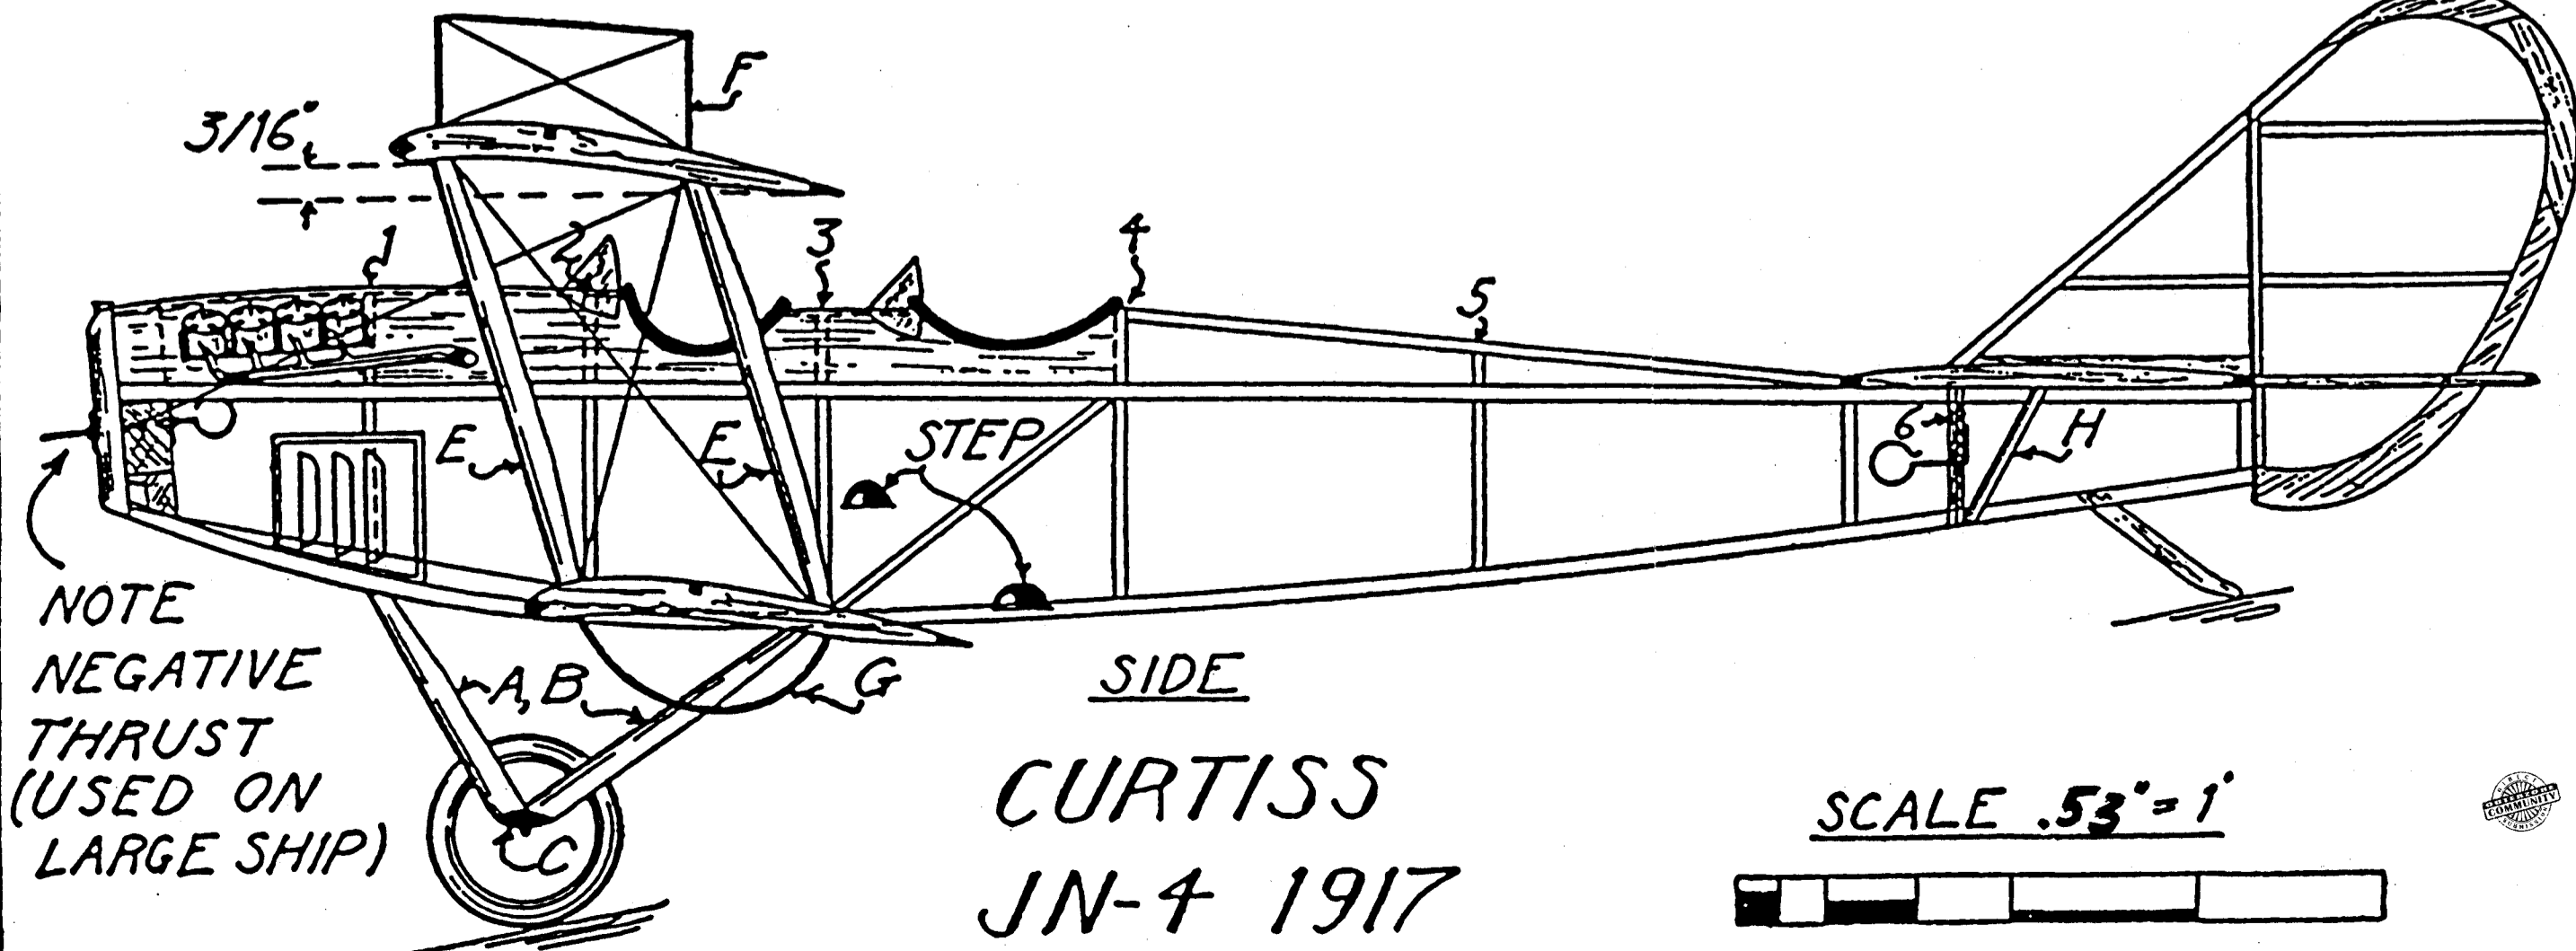

3/8" DIHEDRAL

BRACE WIRES, GREY THREAD

RED 
 WHITE 
 BLUE 

FLYING PROP. (5 1/4" DIAM.)

SPECIFICATIONS

SPAN ~ 45'
 LENGTH ~ 28'
 MOTOR ~ CURTISS V-8
 OX-5, 90 H.P.
 SPEED ~ 75 to 80 M.P.H.

STRUTS
 MOTOR &
 DETAILS

COLOR

ENTIRE SHIP - KHAKI,
 (ARMY)
 WHITE or
 SILVER,
 (PRIVATE)
 - NATURAL
 BLACK

TOP

SIDE

NOTE
NEGATIVE
THRUST
(USED ON
LARGE SHIP)

CURTISS
JN-4 1917

SCALE .53" = 1'