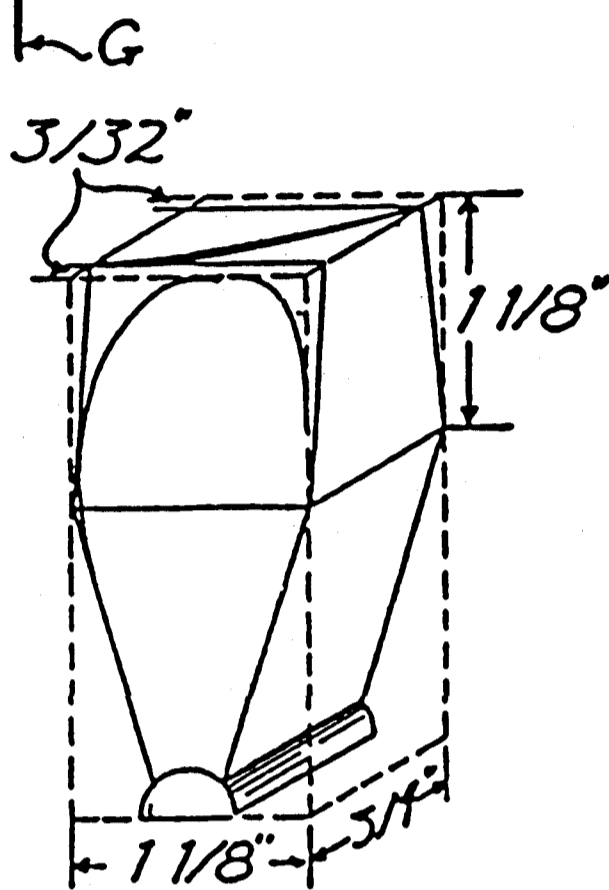

3/8" DIHEDRAL

BRACE WIRES, GREY THREAD

RED 
 WHITE 
 BLUE 

FLYING PROP. (5 1/4" DIAM.)

SPECIFICATIONS

SPAN ~ 45'
 LENGTH ~ 28'
 MOTOR ~ CURTISS V-8
 OX-5, 90 H.P.
 SPEED ~ 75 to 80 M.P.H.

STRUTS
 MOTOR &
 DETAILS

COLOR

ENTIRE SHIP - KHAKI,
 (ARMY)
 WHITE or
 SILVER,
 (PRIVATE)
 - NATURAL
 BLACK

TOP

SIDE

NOTE
NEGATIVE
THRUST
(USED ON
LARGE SHIP)

CURTISS
JN-4 1917

SCALE .53" = 1'