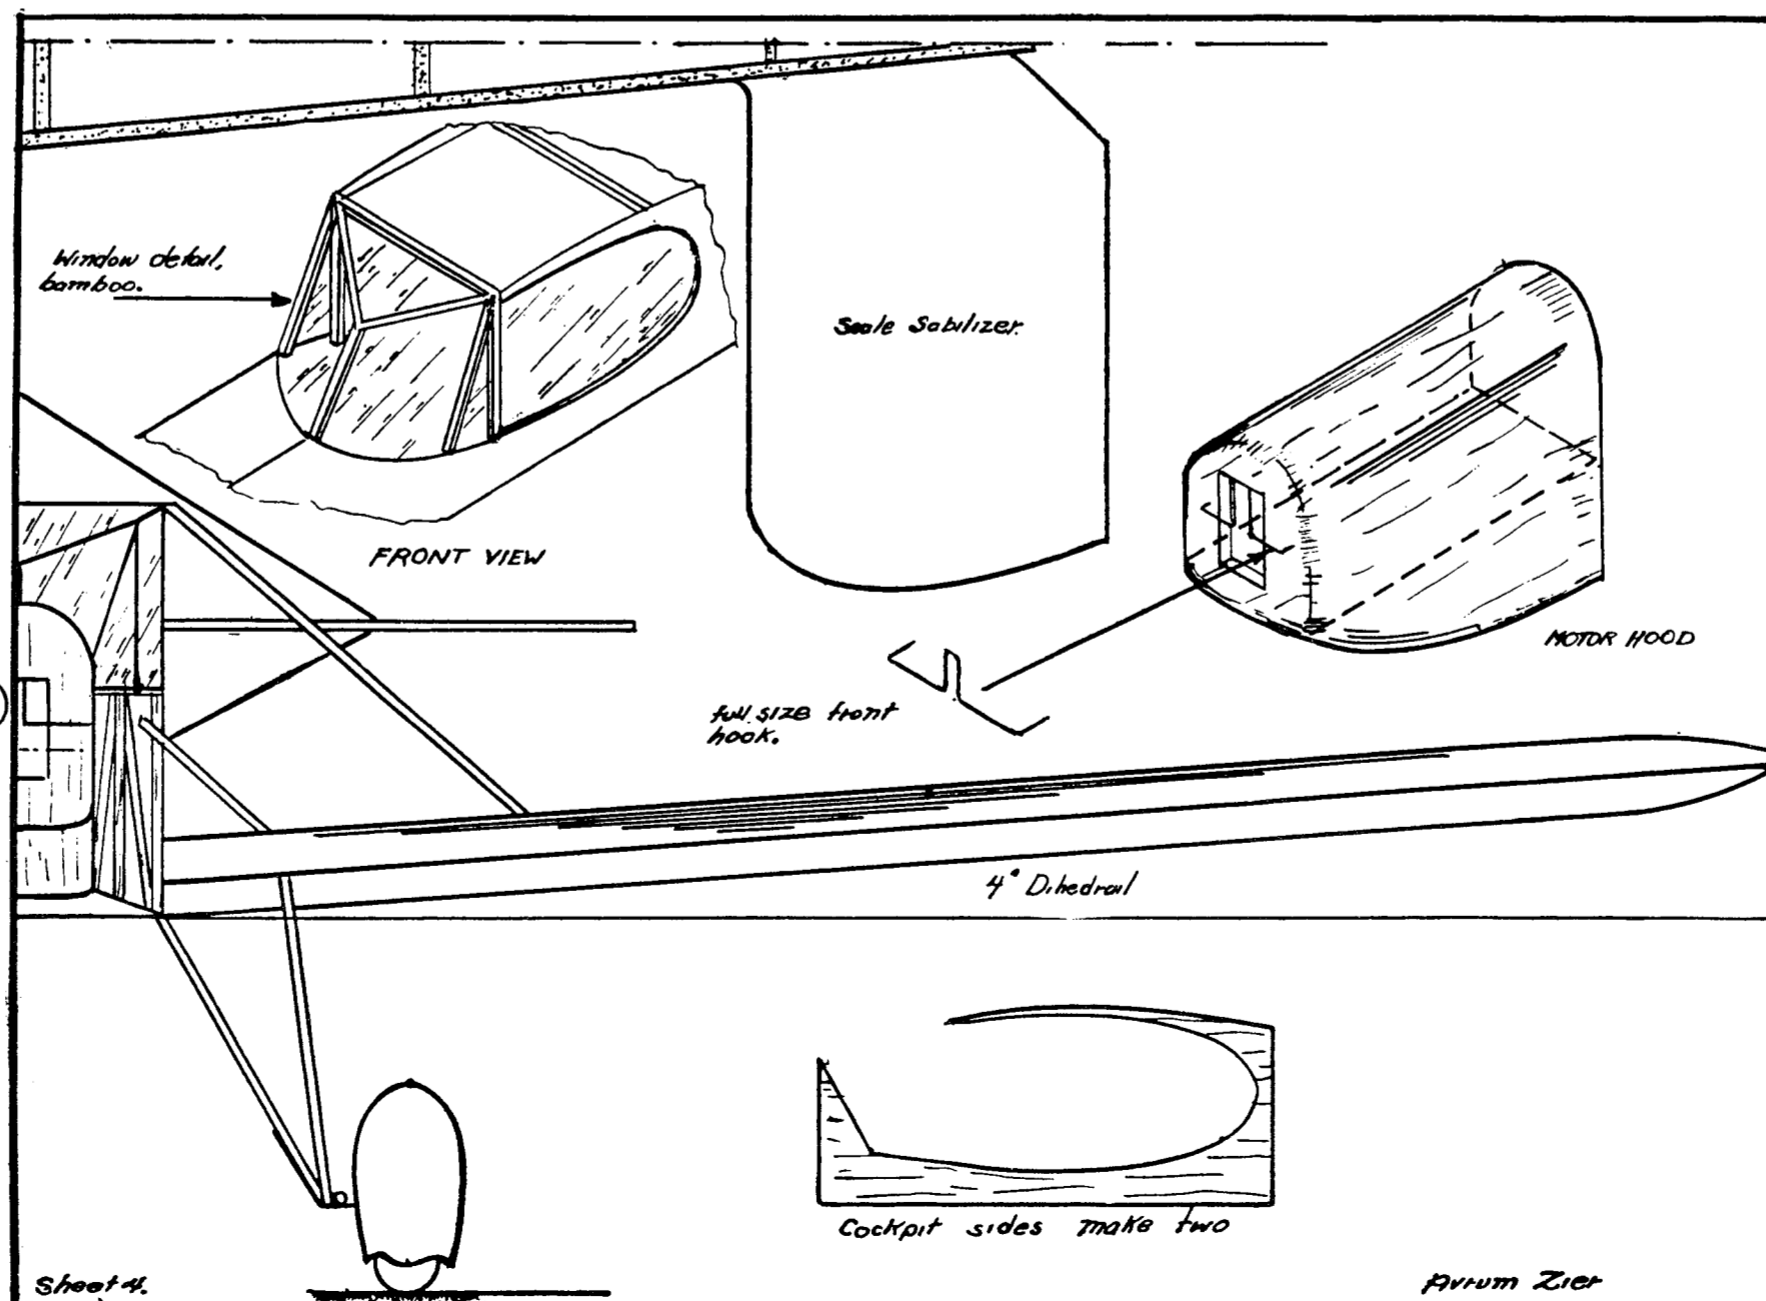

CURTISS-WRIGHT COUPE—Sheet 1

Sheet 3

CURTISS-WRIGHT COUPE—Sheet 5

CURTISS-WRIGHT COUPE—Sheet 2

Sheet 4

CURTISS-WRIGHT COUPE—Sheet 6

A note for North American/Canadian Subscribers
 If you want to renew, or order, a subscription to
FLYING MODEL DESIGNER & CONSTRUCTOR
 you can contact our official North American subscription agent
 Wise Owl Worldwide Publications
 4314 West 238th Street
 Torrance
 CA 90505-4509
 Tel: (310) 375-6258 Fax: (310) 375-0548
 VISA/MASTERCARD accepted
 Wise Owl have been PAMAG agents for 21 years!