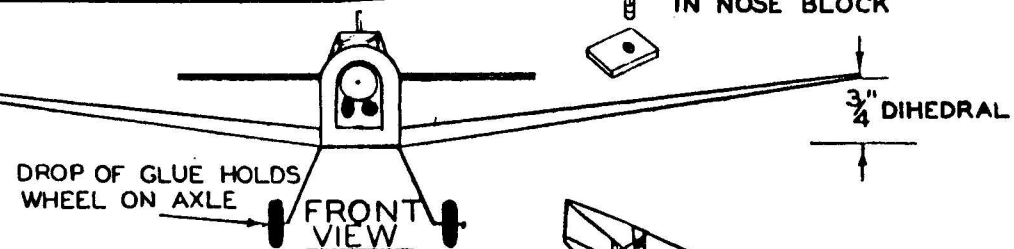

TOP VIEW

SIDE VIEW

**FAIRCHILD**

WING SPAN 10" LENGTH 7.34

DRAWN BY *J. Jones* KIT. NO. W 8