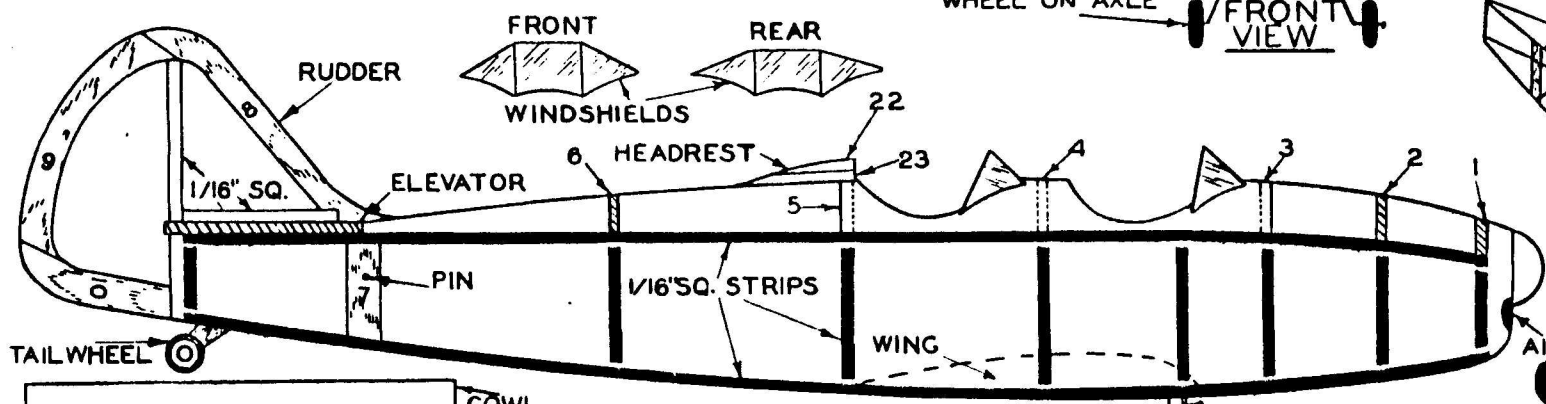

TOP VIEW

SIDE VIEW

**FAIRCHILD**

WING SPAN 10" LENGTH 7.34

DRAWN BY *J. Jones* KIT. NO. W 8