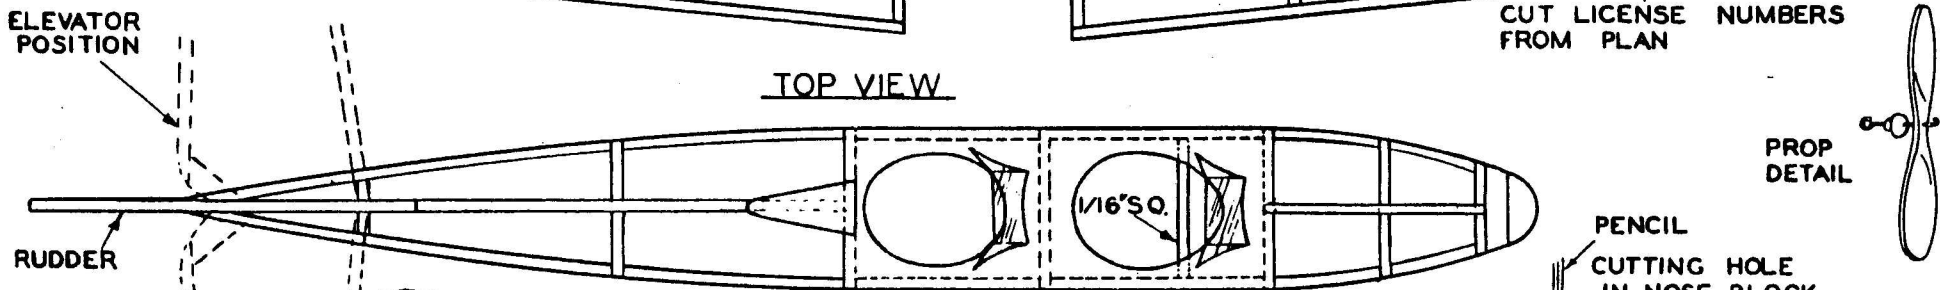

TOP VIEW

SIDE VIEW

**FAIRCHILD**

WING SPAN 10" LENGTH 7.34

DRAWN BY *J. Jones* KIT. NO. W 8