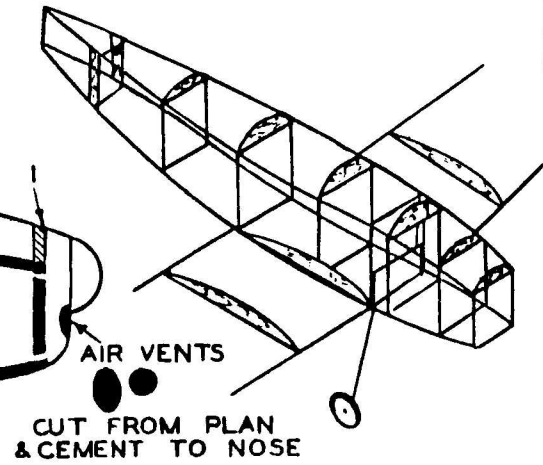

TOP VIEW

SIDE VIEW

**FAIRCHILD**

WING SPAN 10" LENGTH 7.34

DRAWN BY *J. Jones* KIT. NO. W 8