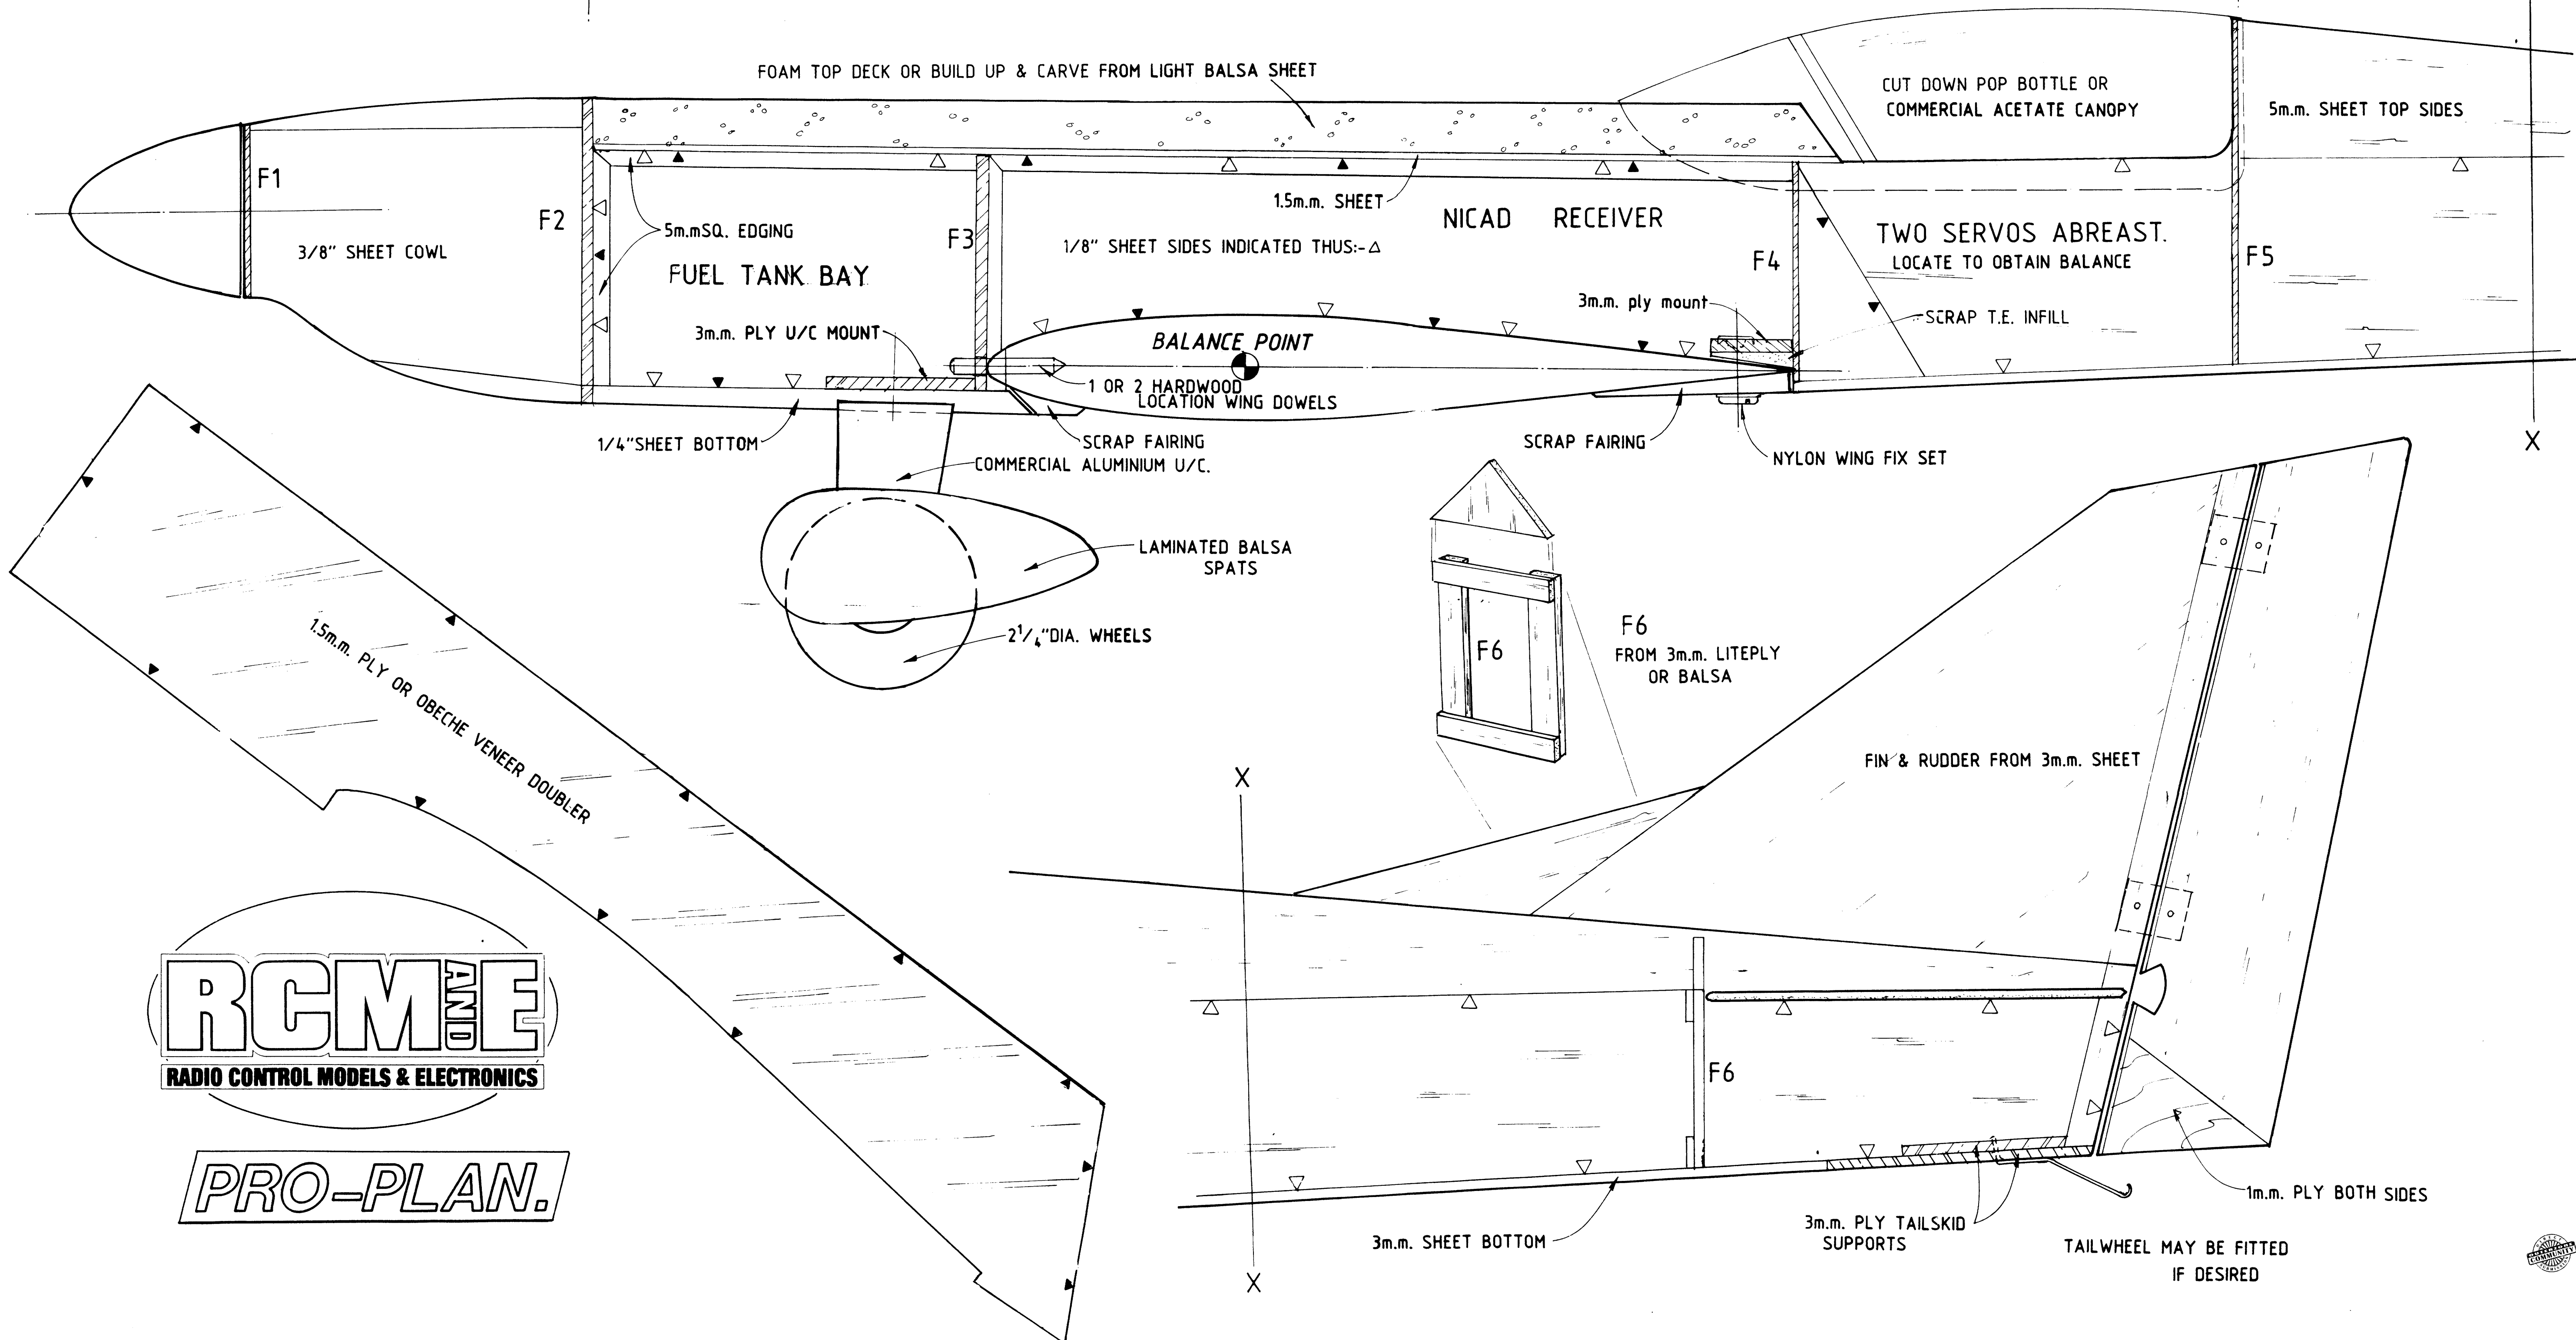

COZ-Mick Star

Designed by MIKE RUDGE

A 25-40 POWERED AEROBATIC MODEL

1.5m.PLY

3m.m.PLY

3m.m. PLY

1.5m.m. LITEPLY

1.5m.m.LITEPLY