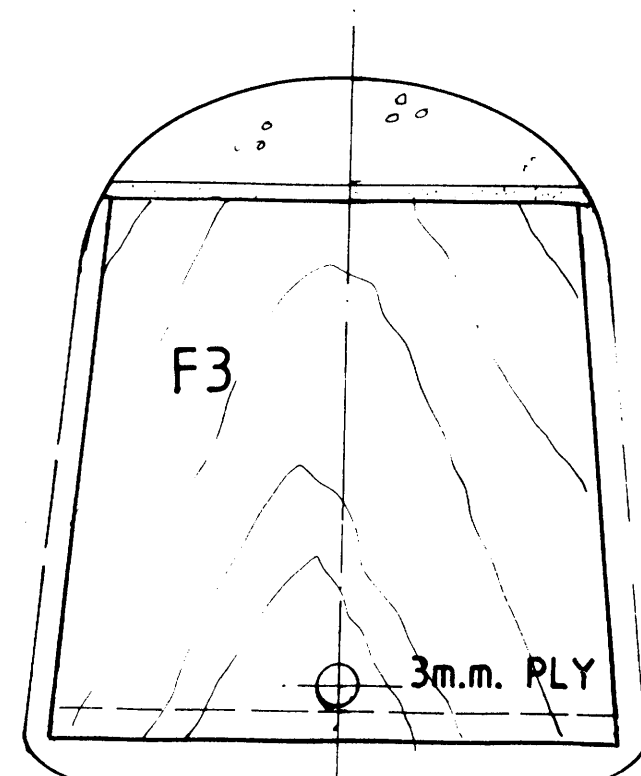

COZ-Mick Star

Designed by MIKE RUDGE

A 25-40 POWERED AEROBATIC MODEL

1.5m.PLY

3m.m.PLY

3m.m. PLY

1.5m.m. LITEPLY

1.5m.m.LITEPLY