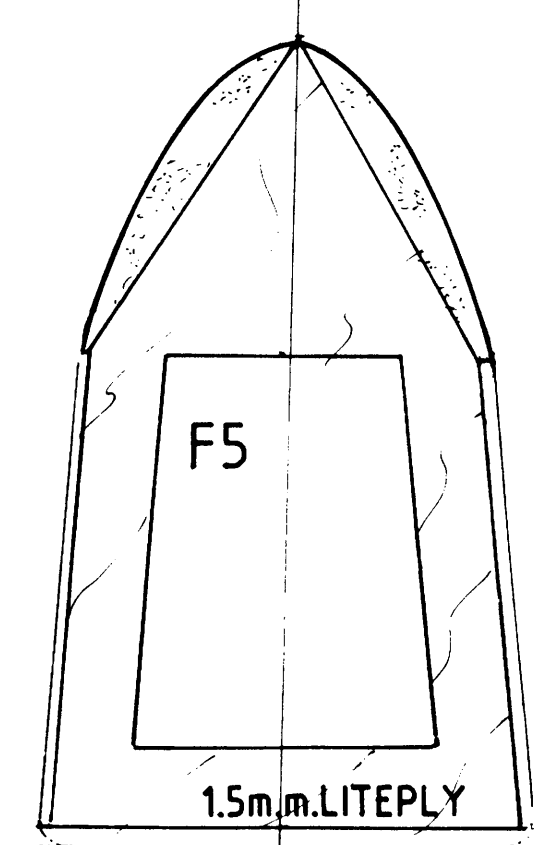

COZ-Mick Star

Designed by MIKE RUDGE

A 25-40 POWERED AEROBATIC MODEL

1.5m.PLY

3m.m.PLY

3m.m. PLY

1.5m.m. LITEPLY

1.5m.m.LITEPLY