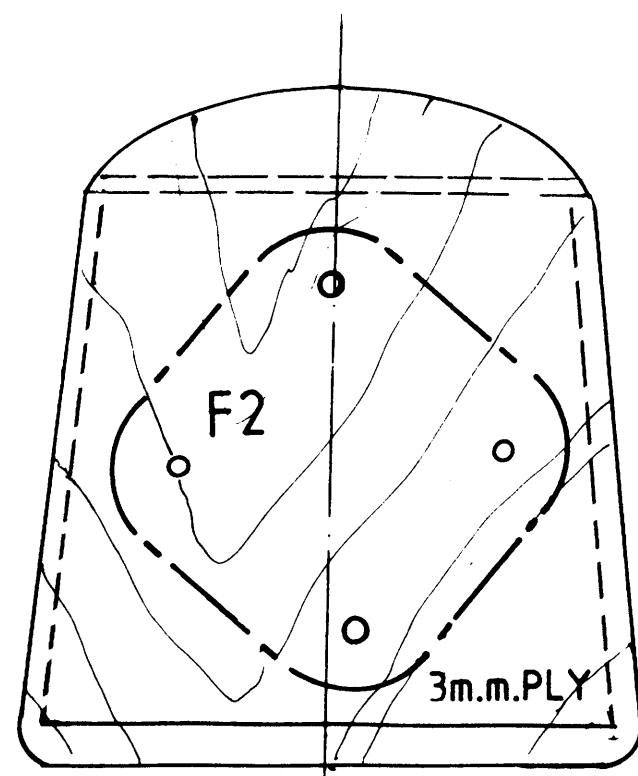

COZ-Mick Star

Designed by MIKE RUDGE

A 25-40 POWERED AEROBATIC MODEL

1.5m.PLY

3m.m.PLY

3m.m. PLY

1.5m.m. LITEPLY

1.5m.m.LITEPLY