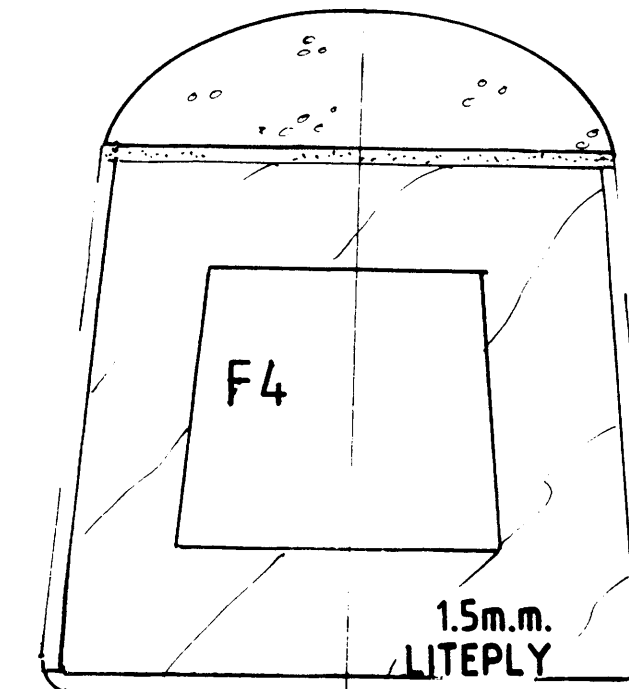

COZ-Mick Star

Designed by MIKE RUDGE

A 25-40 POWERED AEROBATIC MODEL

1.5m.PLY

3m.m.PLY

3m.m. PLY

1.5m.m. LITEPLY

1.5m.m.LITEPLY