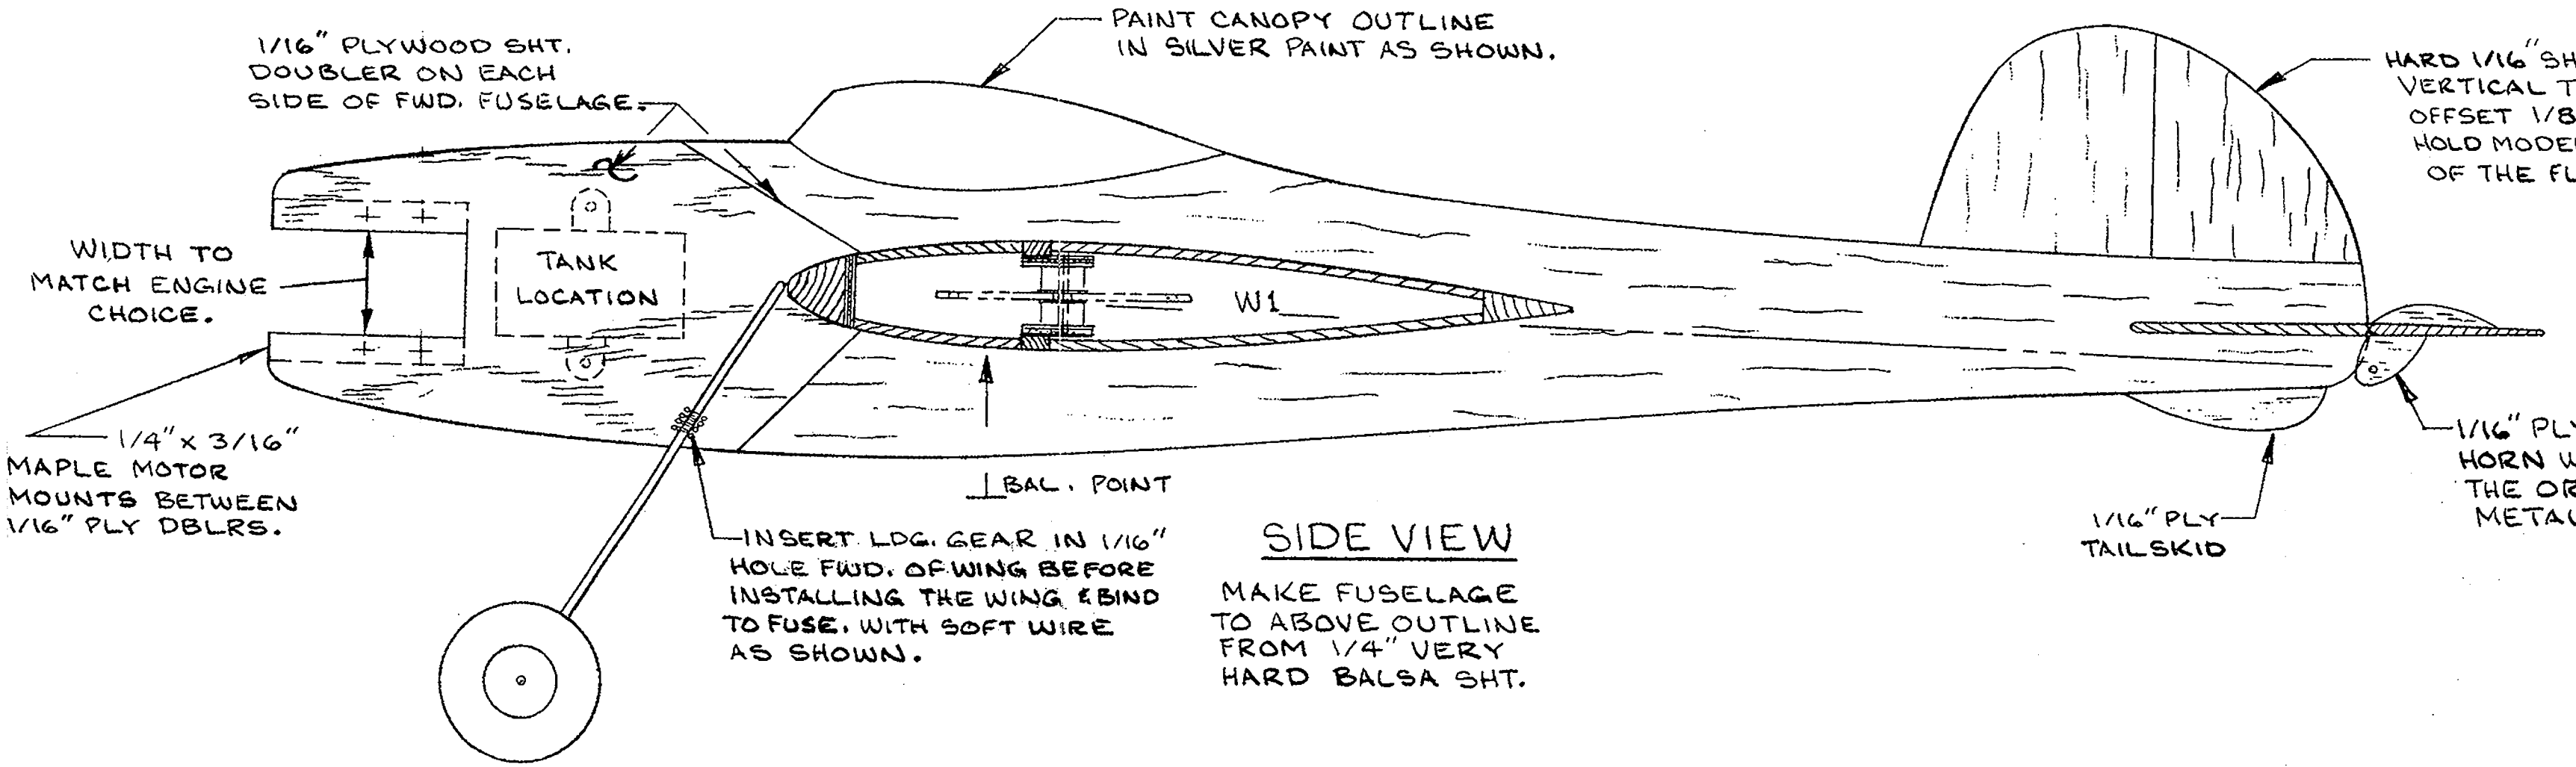

TRAILING EDGE IS FROM COMMERCIAL STOCK OR TRIMMED TO FIT. 1/4" x 5/8"

1/16" MUSIC WIRE PUSH ROD

WING VIEW
NOTICE WING IS OFFSET MOUNTED ON THE FUSELAGE.

SIDE VIEW
MAKE FUSELAGE TO ABOVE OUTLINE FROM 1/4" VERY HARD Balsa SHT.

BABY RINGMASTER
C/L for .049 - .061 Engines
Span: 22" Length: 16" Wgt: 7oz
Modified from Sterlings Original
Front Mount Engine
This Plan Is Copyrighted