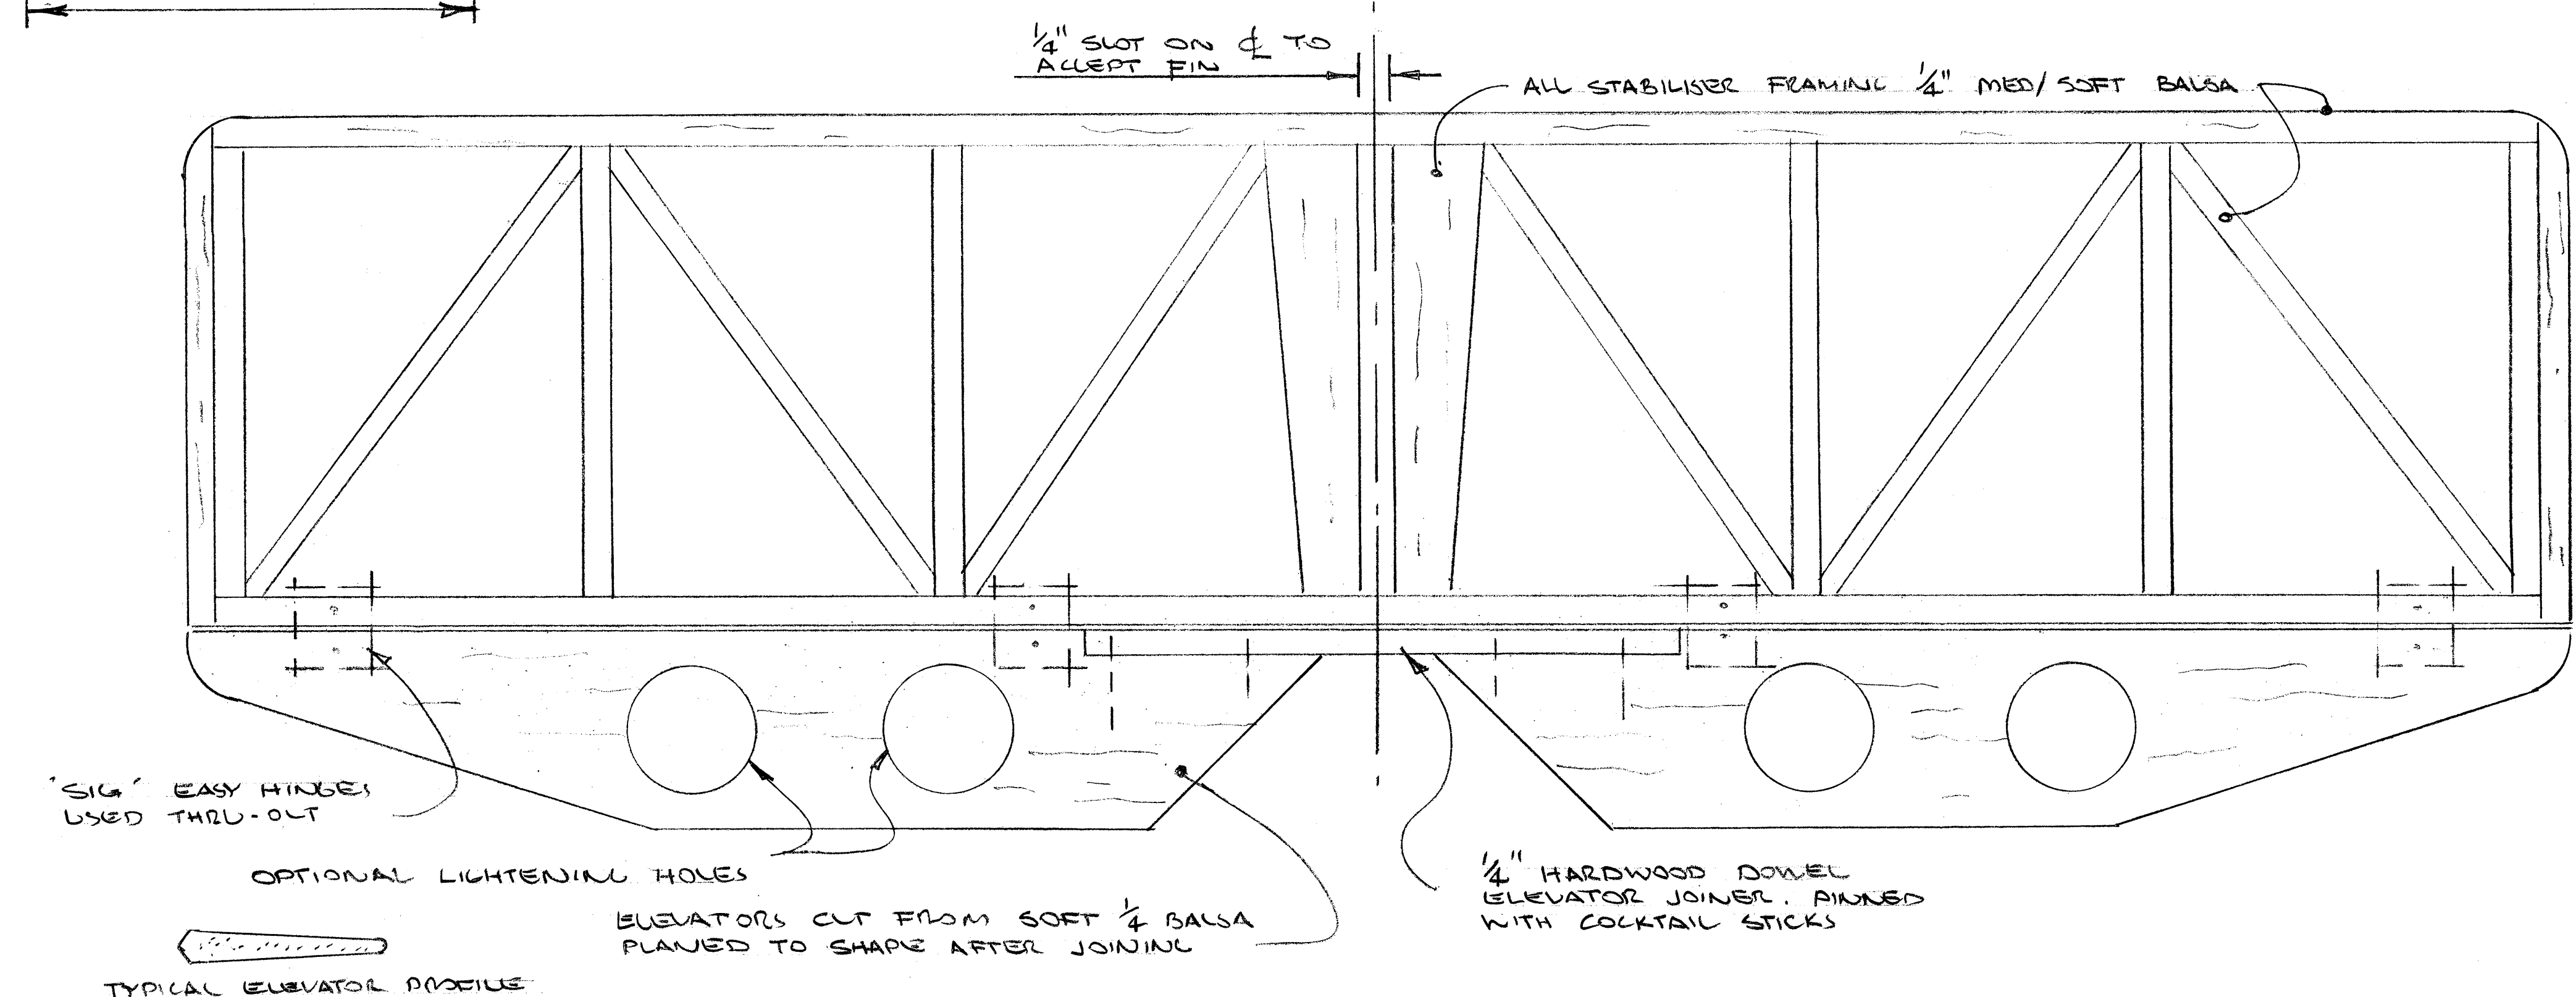

NOTE: IF 2mm Balsa NOT AVAILABLE - USE 3/32" Balsa

R1 - 4 OFF - 1/8" Balsa

R1A - 1 OFF - 1/8" Balsa

'CORKER' - A 3 FUNCTION SPORT R/C MODEL

SCALE	DRAWN	DRG No.
Full size	DATE 22/5/07	2 OF 2.
	TRACED	
	CHECKED	