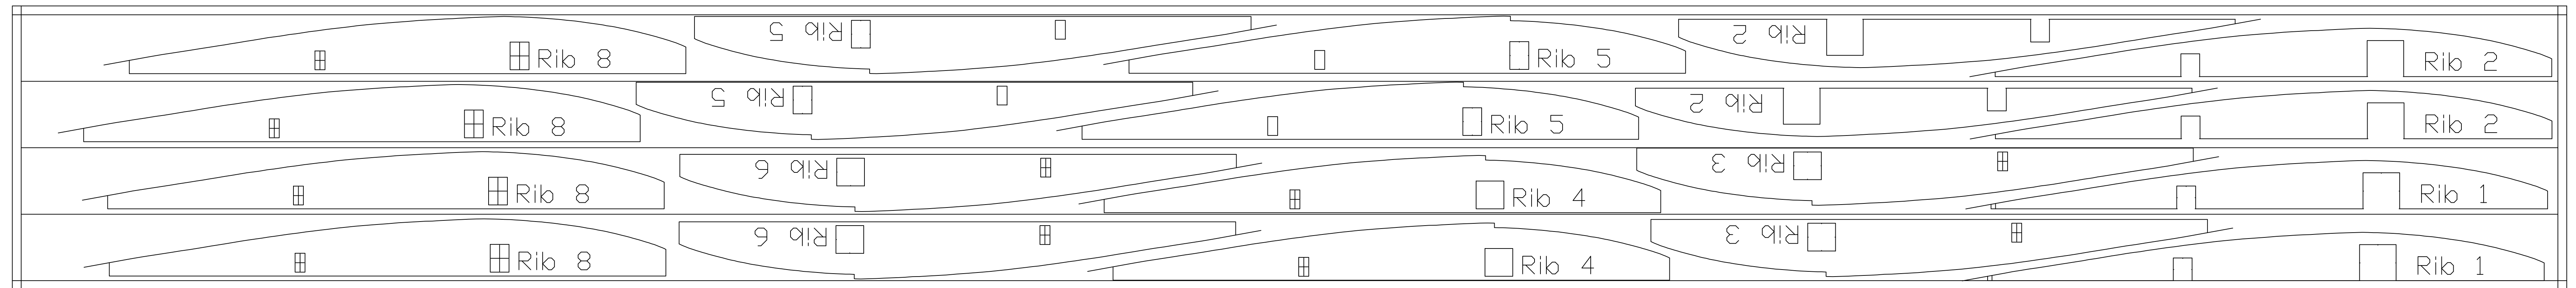

Gentle Lady - RC - Motor Glider - 78in.Wing - Eng .049 - .10 or Electric - from Carl Goldberg Models

Inches Gentle Lady Wing Ribs MSP