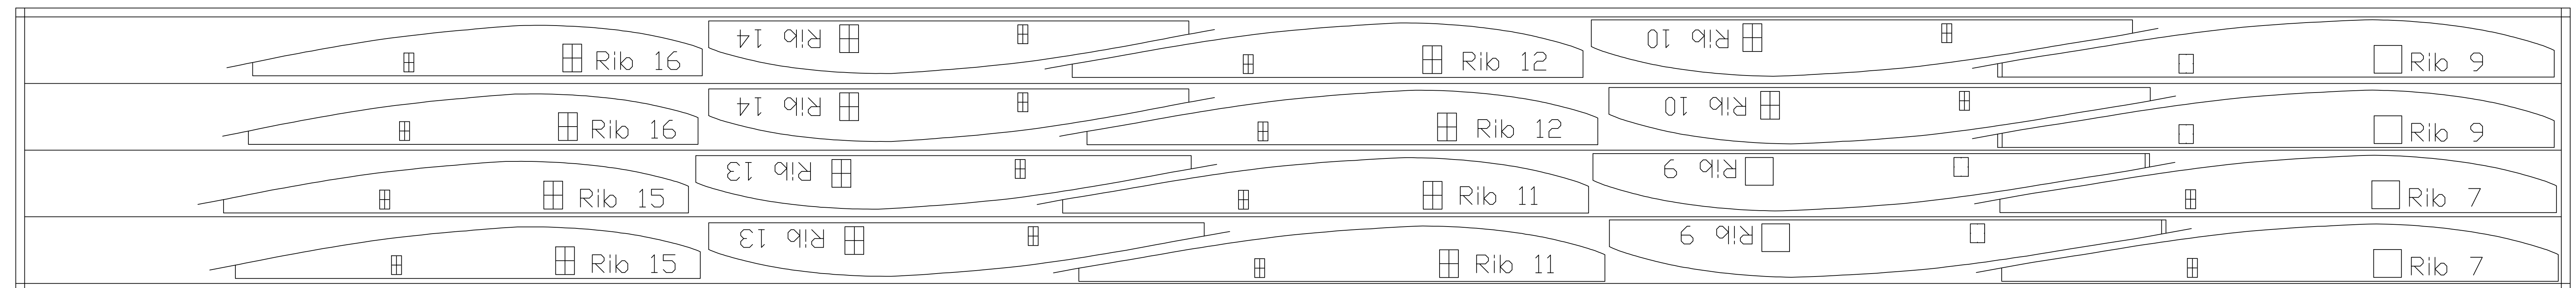

Gentle Lady - RC - Motor Glider - 78in.Wing - Eng .049 - .10 or Electric - from Carl Goldberg Models

Inches Gentle Lady Wing Ribs MSP