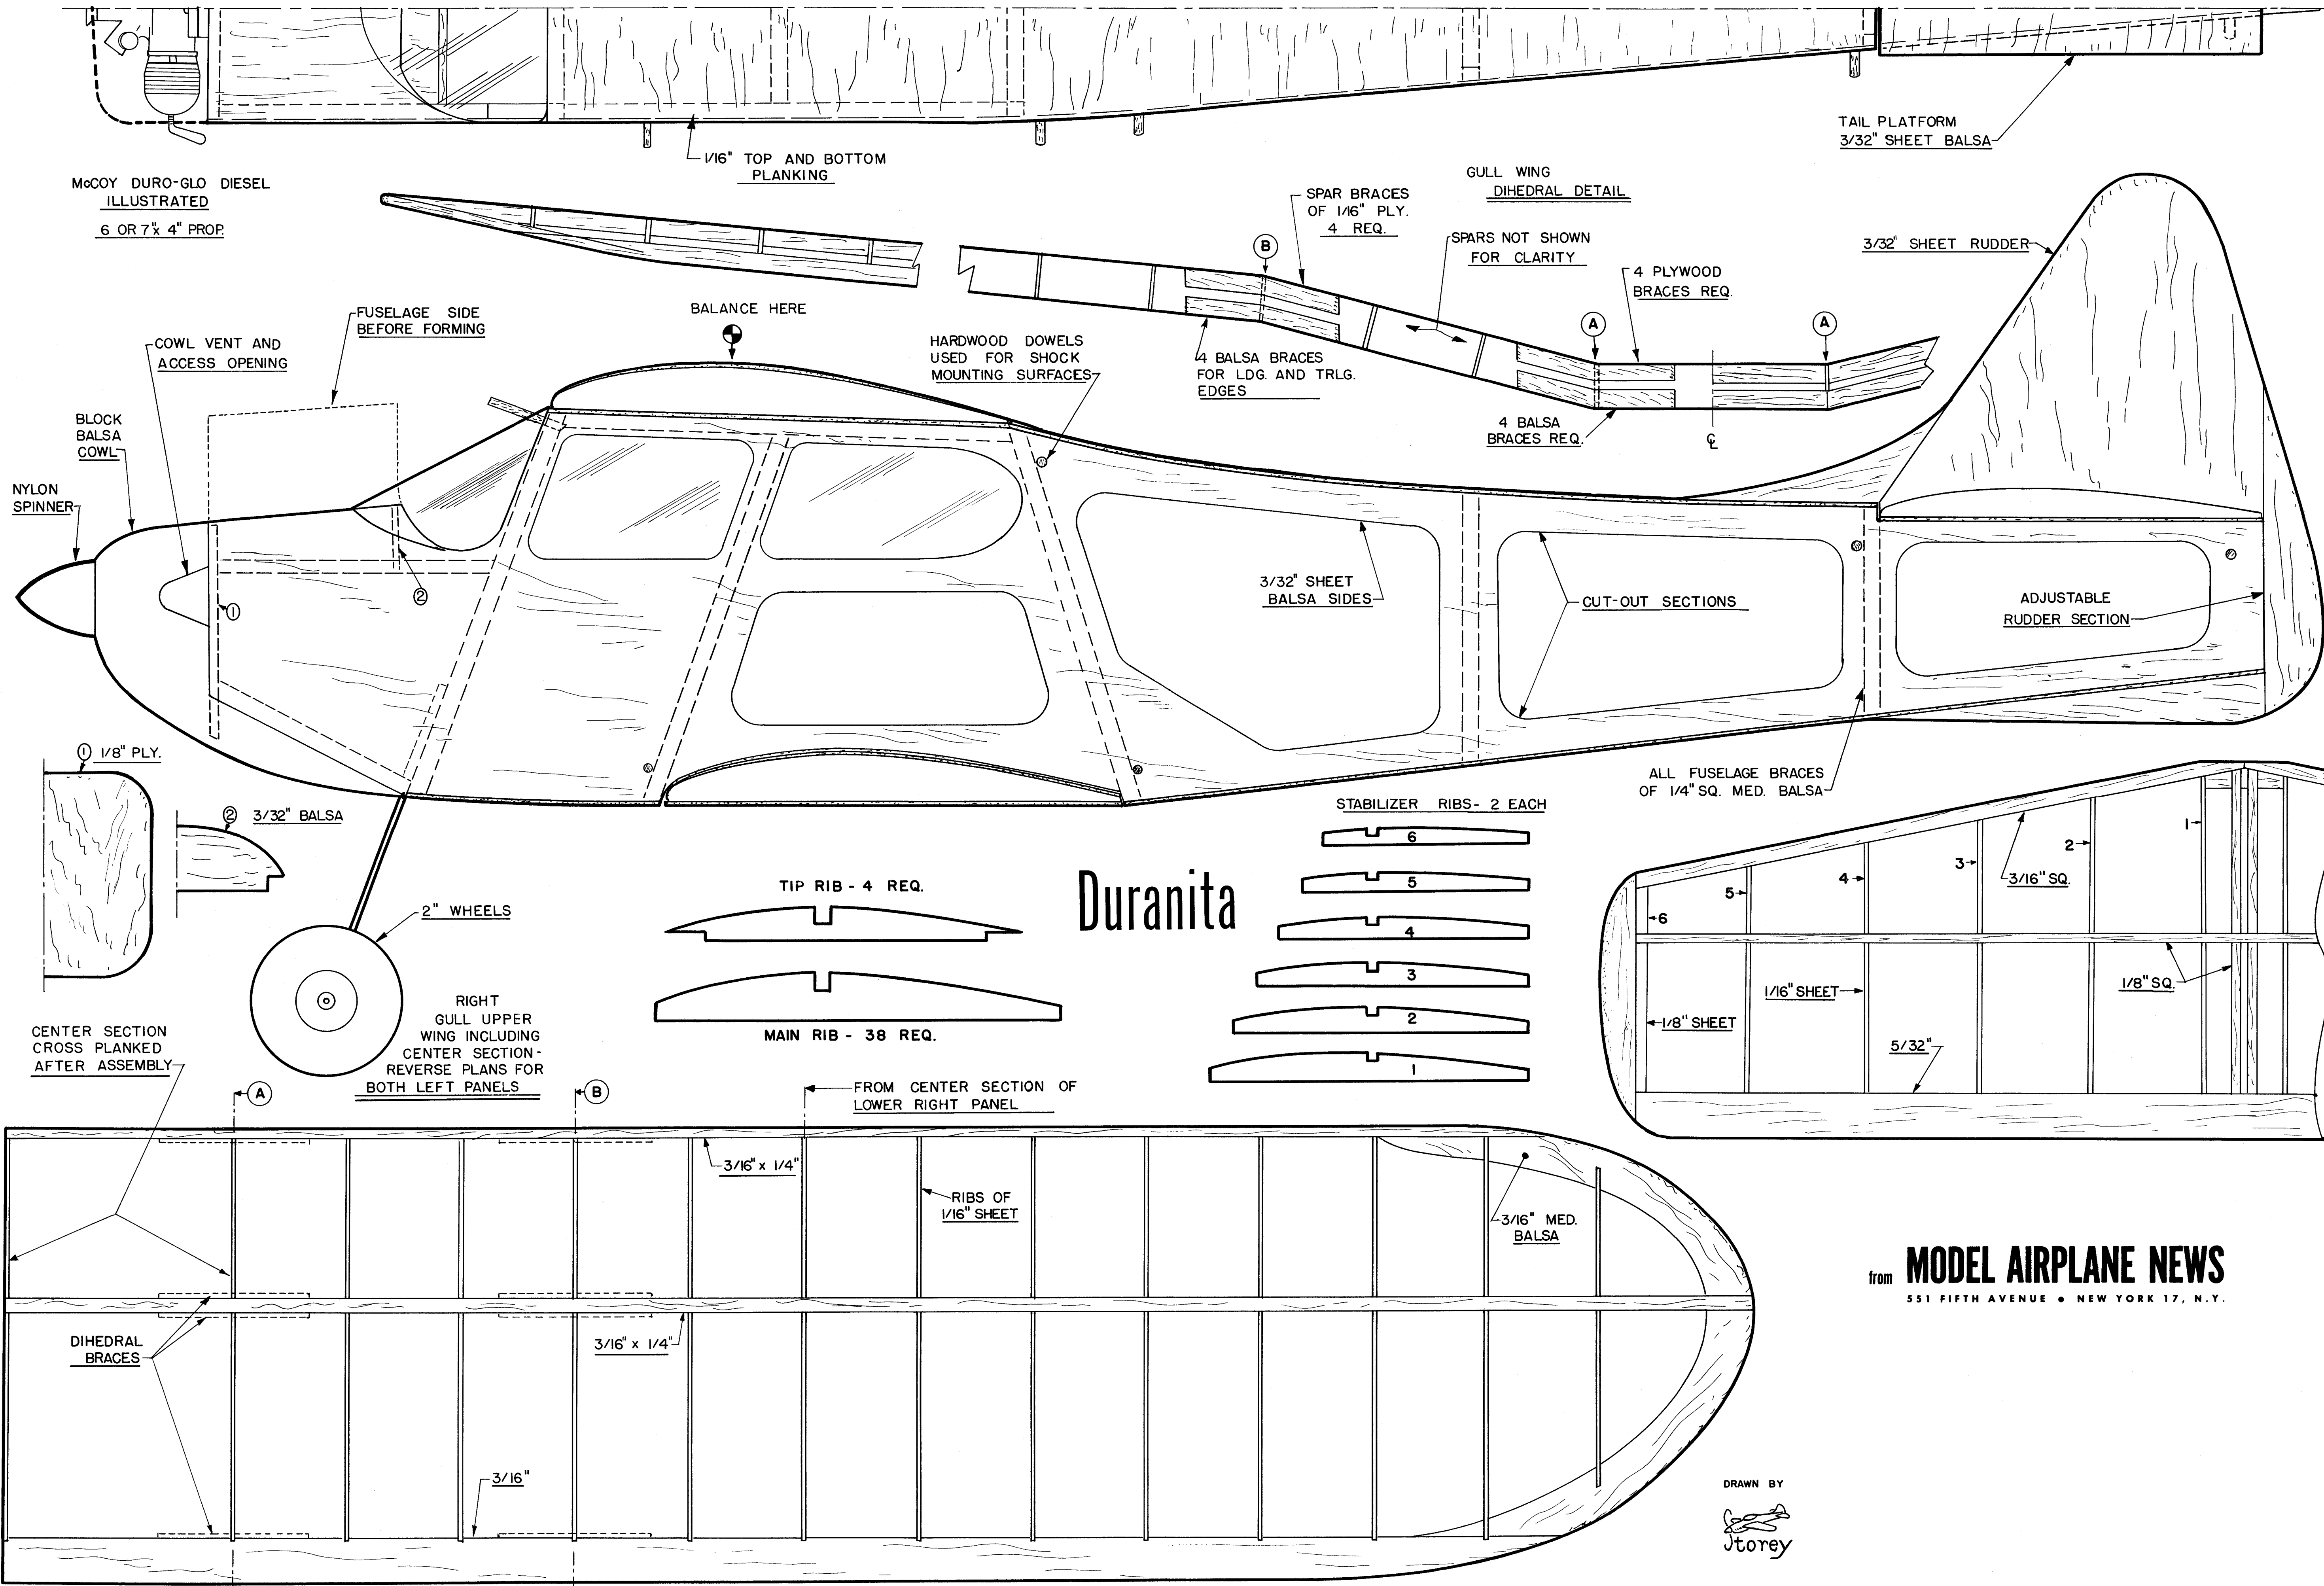

McCOY DURO-GLO DIESEL
ILLUSTRATED
6 OR 7 x 4" PROP.

Duranita

from **MODEL AIRPLANE NEWS**
551 FIFTH AVENUE • NEW YORK 17, N.Y.

DRAWN BY
Jtorey