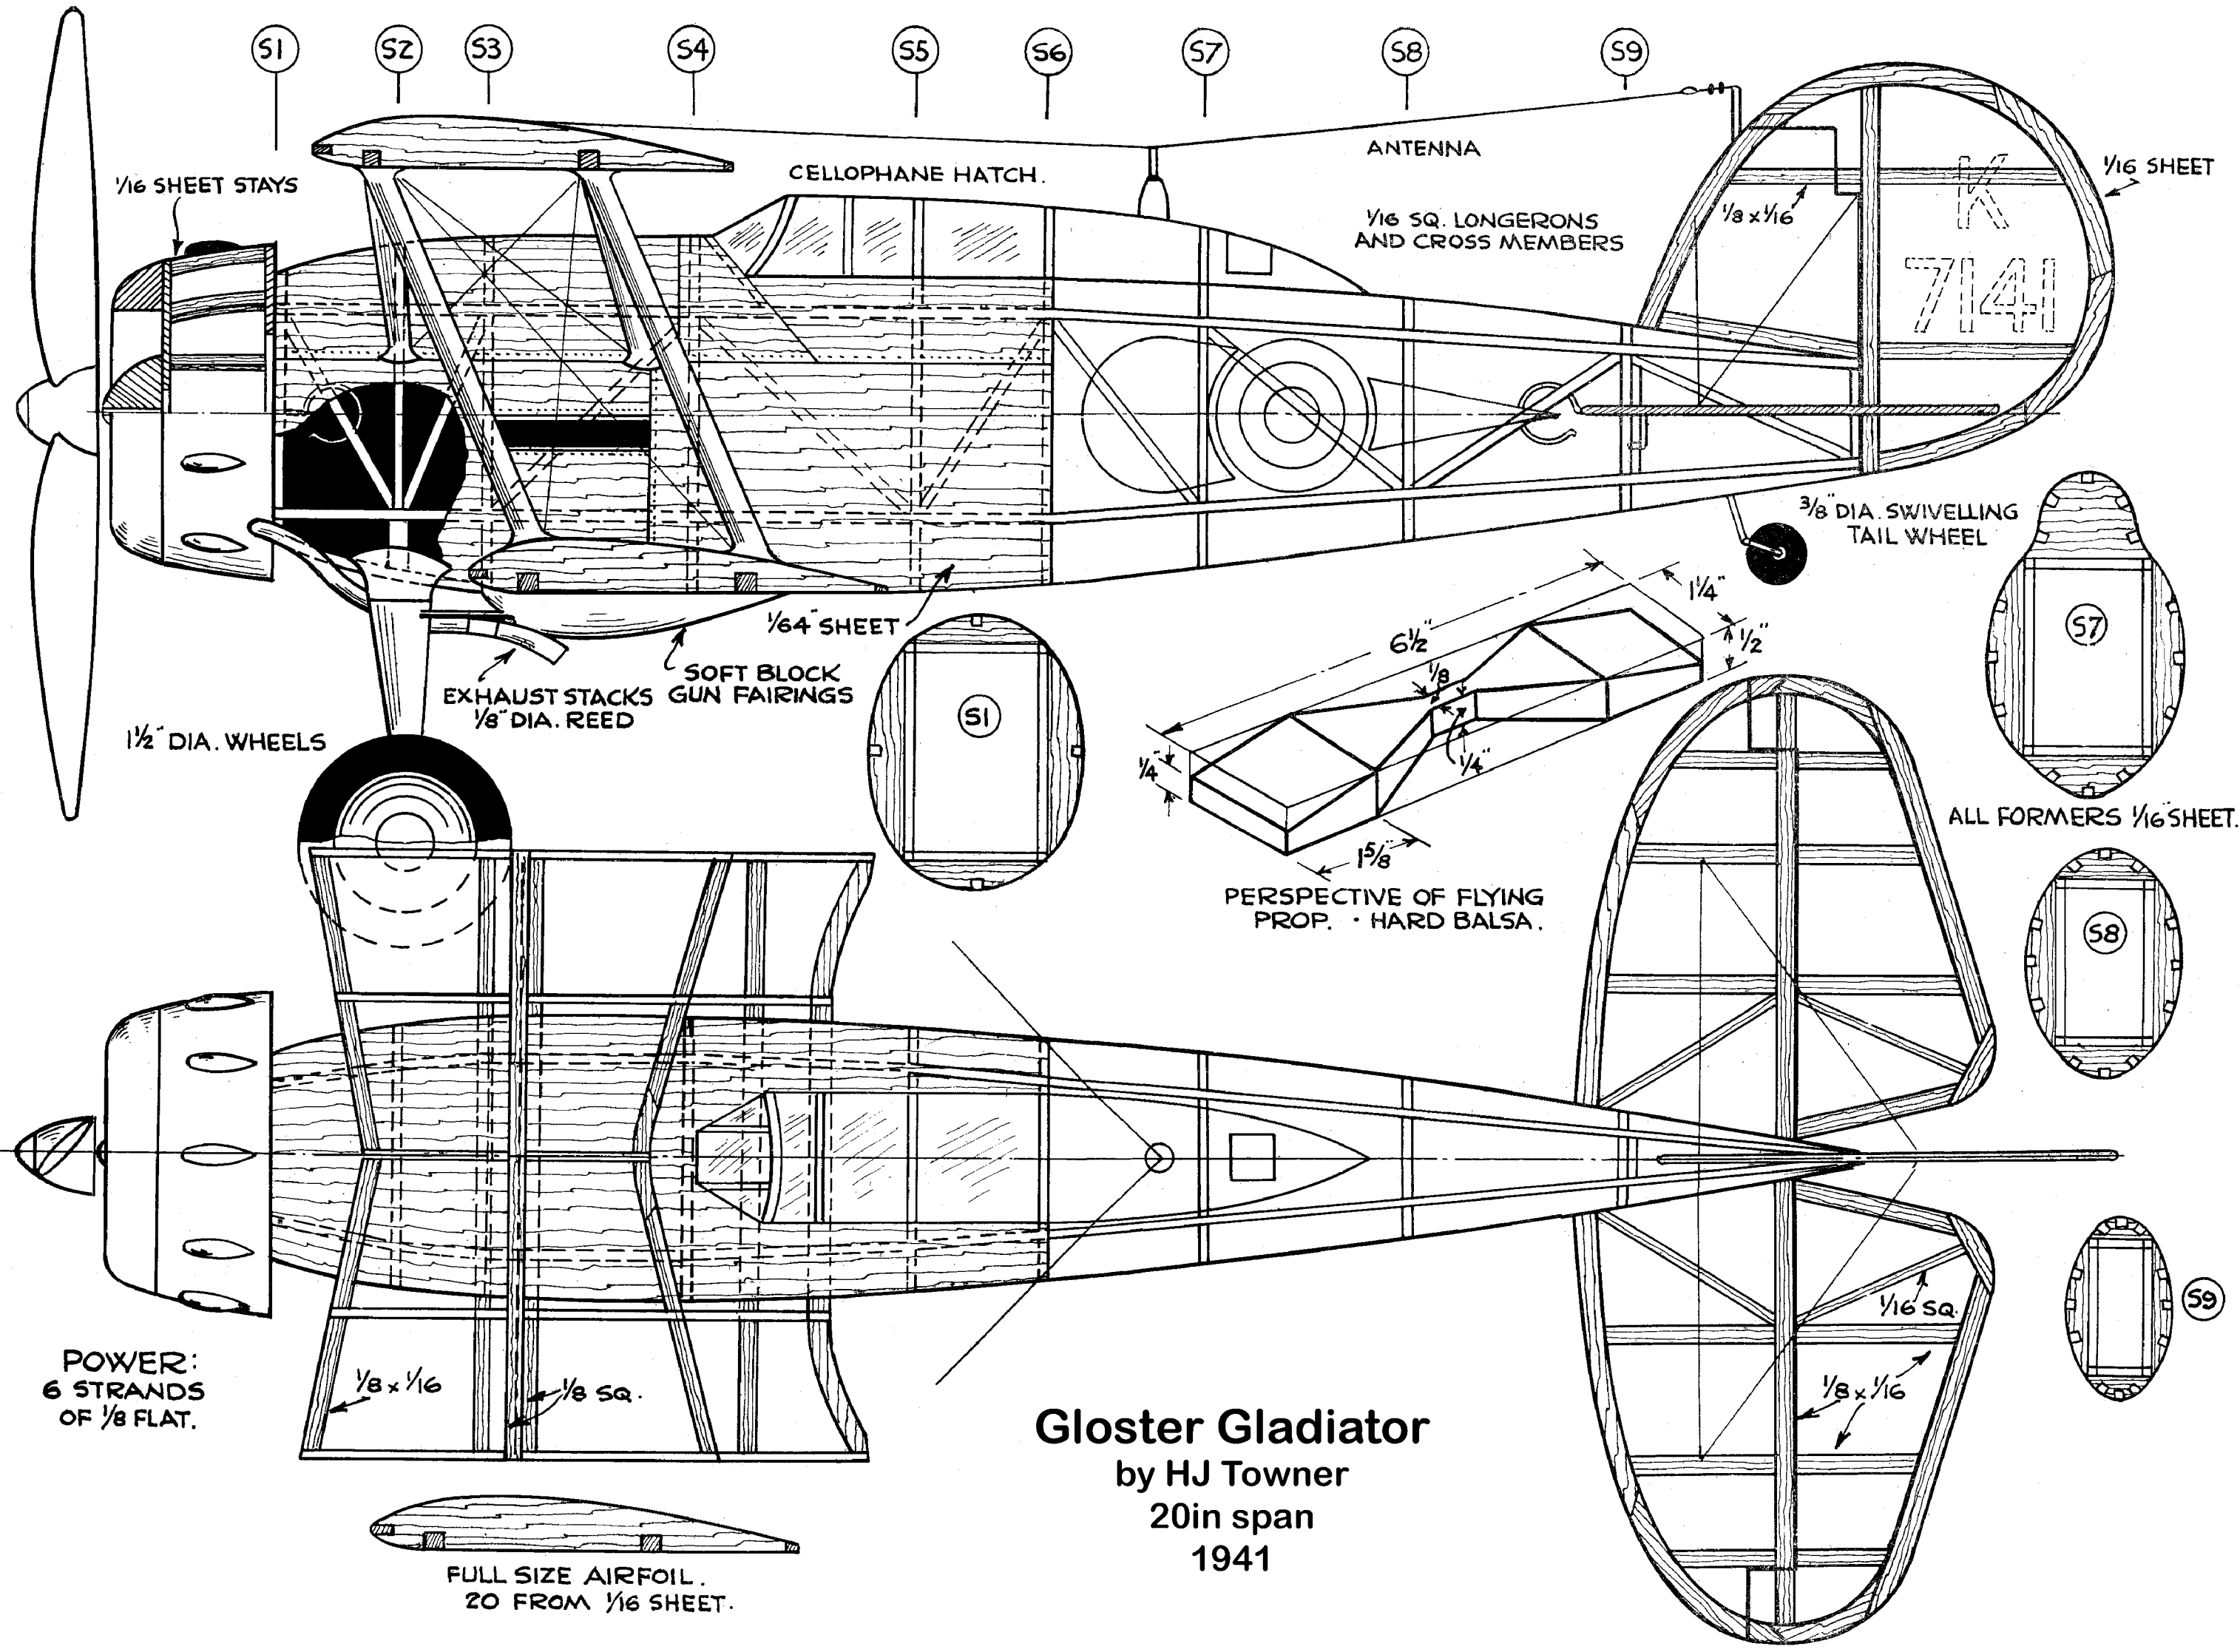

UPPER WING PANELS

LOWER WING PANEL

Gloster Gladiator
by HJ Towner
20in span
1941

LOWER WING PANEL