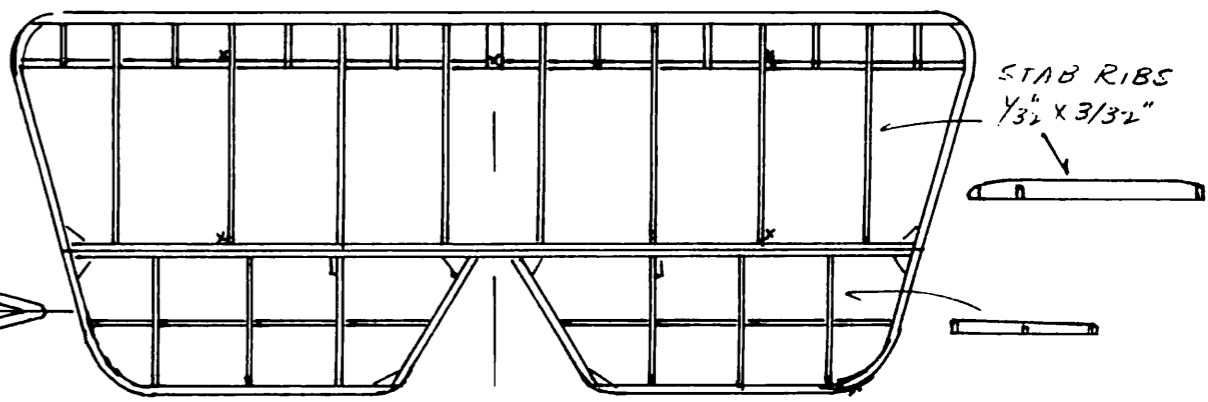

FALSE RIB
1/32" STRAP

CABANE STRUT
WIRE, BEND 2
FROM 1/64"
AND GLUE TO
TOP LONGERON.
BALSA FAIRING!

LANDING GEAR
TRUE LENGTH
1/64" WIRE

WIRE STRUTS
FAIRED WITH
1/32 x 1/8 Balsa -
STREAMLINED

SOPWITH "PUP"
JOHN BLAIR: 12-'74
SCALE: 1/2" = 1"