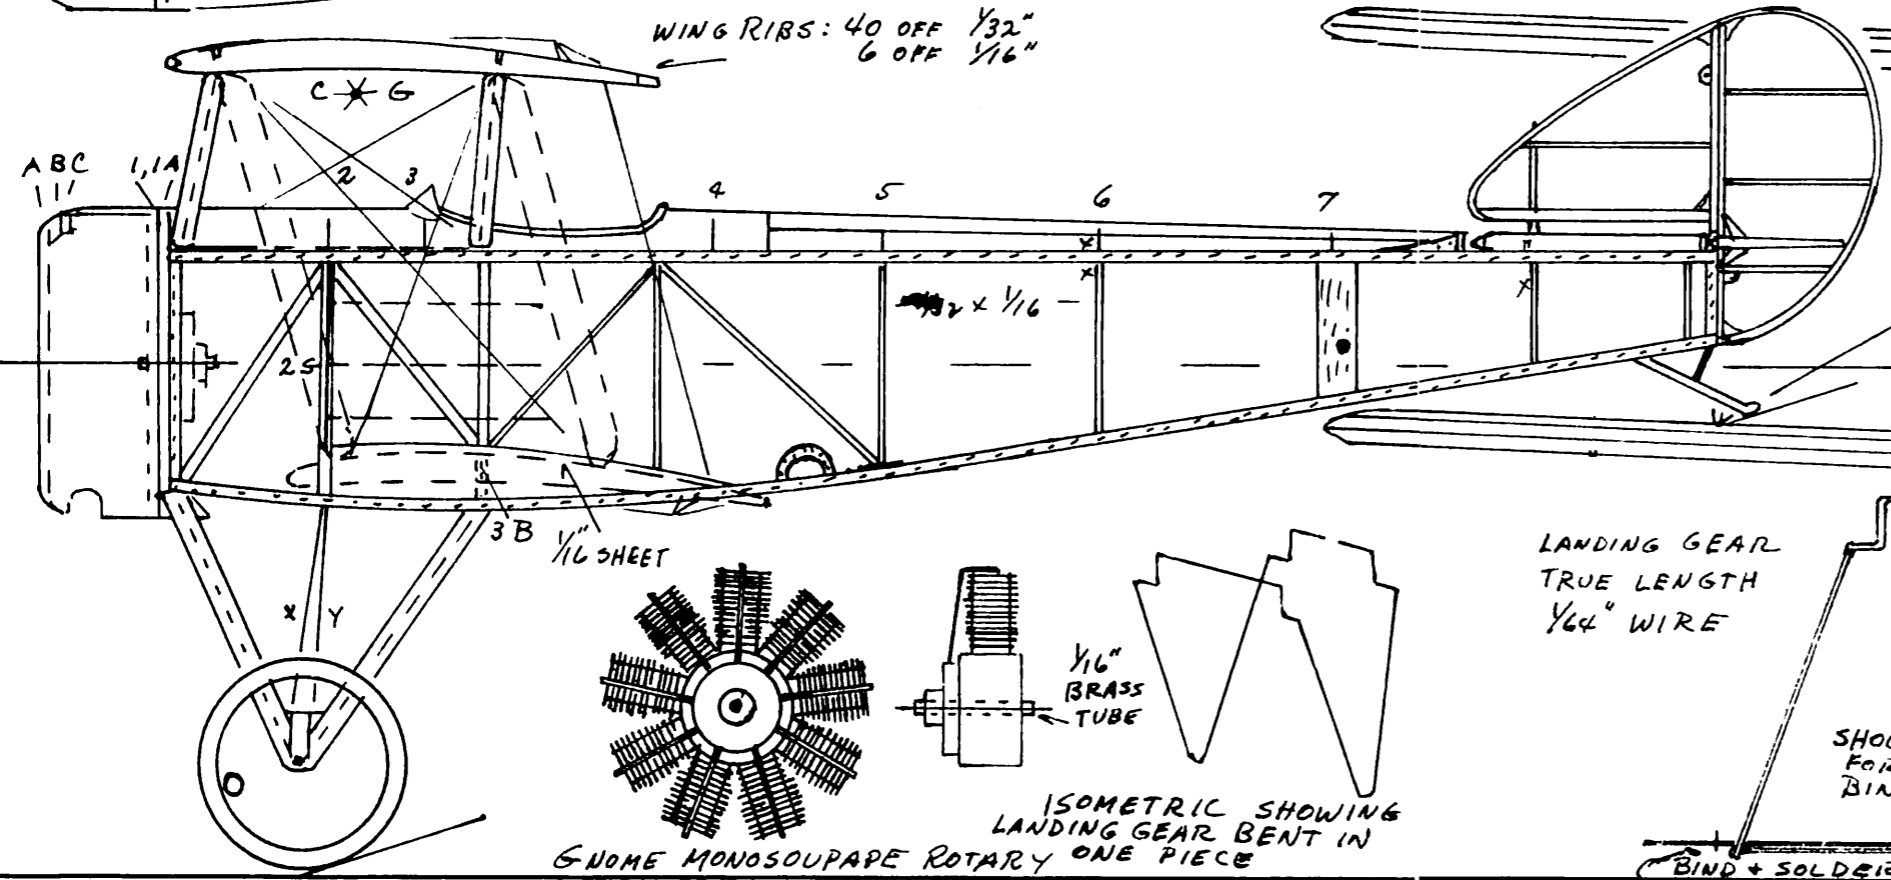

FALSE RIB
1/32" STRAP

CABANE STRUT
WIRE, BEND 2
FROM 1/64"
AND GLUE TO
TOP LONGERON.
BALSA FAIRING!

LANDING GEAR
TRUE LENGTH
1/64" WIRE

WIRE STRUTS
FAIRED WITH
1/32 x 1/8 Balsa -
STREAMLINED

SOPWITH "PUP"
JOHN BLAIR: 12-'74
SCALE: 1/2" = 1"