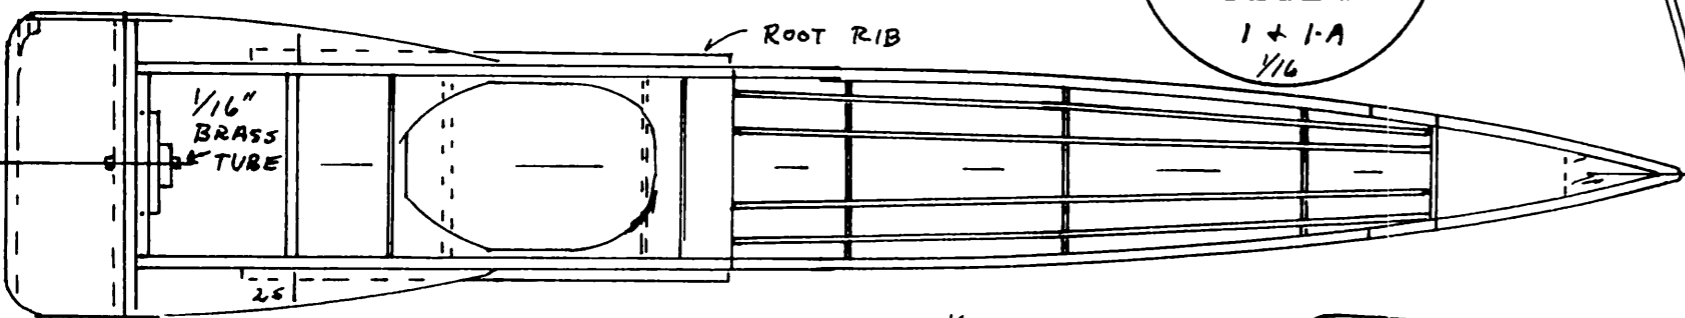

FALSE RIB
1/32" STRAP

CABANE STRUT
WIRE, BEND 2
FROM 1/64"
AND GLUE TO
TOP LONGERON.
BALSA FAIRING!

LANDING GEAR
TRUE LENGTH
1/64" WIRE

WIRE STRUTS
FAIRED WITH
1/32 x 1/8 Balsa -
STREAMLINED

SOPWITH "PUP"
JOHN BLAIR: 12-'74
SCALE: 1/2" = 1"