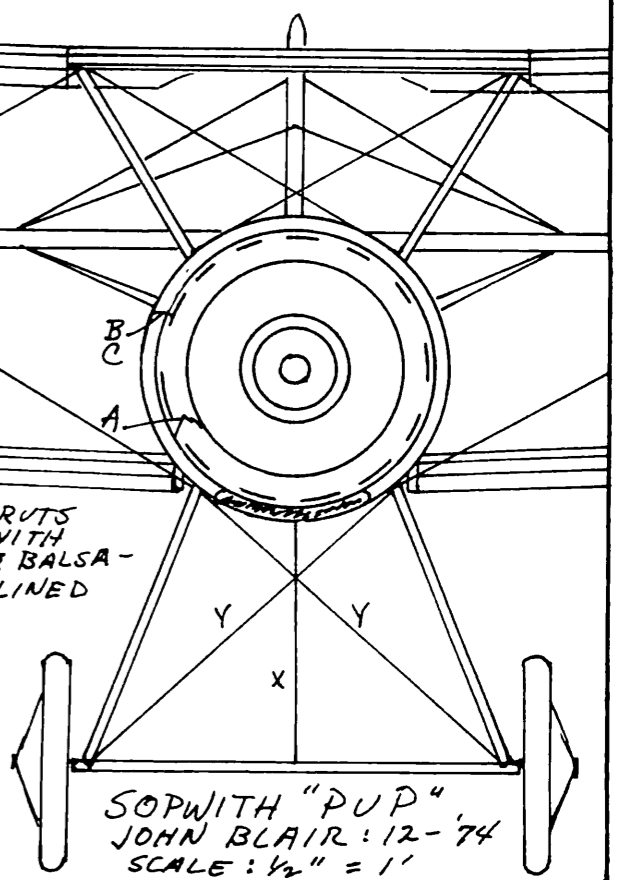

FALSE RIB
1/32" STRAP

CABANE STRUT
WIRE, BEND 2
FROM 1/64"
AND GLUE TO
TOP LONGERON.
BALSA FAIRING!

LANDING GEAR
TRUE LENGTH
1/64" WIRE

WIRE STRUTS
FAIRED WITH
1/32 x 1/8 Balsa -
STREAMLINED

SOPWITH "PUP"
JOHN BLAIR: 12-'74
SCALE: 1/2" = 1"