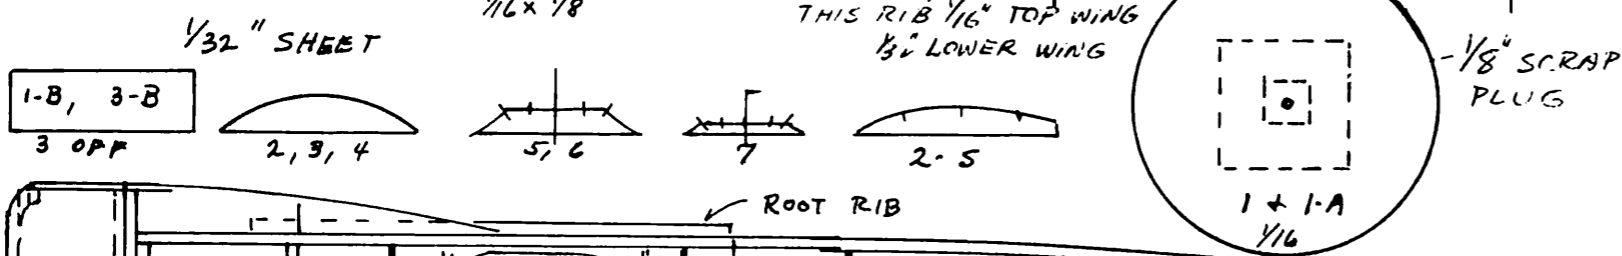

FALSE RIB
1/32" STRAP

CABANE STRUT
WIRE, BEND 2
FROM 1/64"
AND GLUE TO
TOP LONGERON.
BALSA FAIRING!

LANDING GEAR
TRUE LENGTH
1/64" WIRE

WIRE STRUTS
FAIRED WITH
1/32 x 1/8 Balsa -
STREAMLINED

SOPWITH "PUP"
JOHN BLAIR: 12-'74
SCALE: 1/2" = 1"