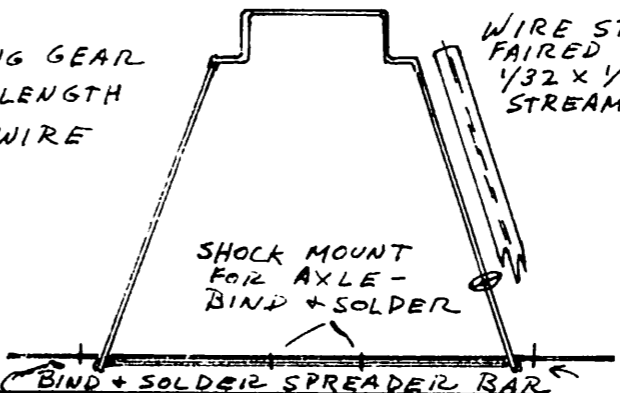

FALSE RIB
1/32" STRAP

CABANE STRUT
WIRE, BEND 2
FROM 1/64"
AND GLUE TO
TOP LONGERON.
BALSA FAIRING!

LANDING GEAR
TRUE LENGTH
1/64" WIRE

WIRE STRUTS
FAIRED WITH
1/32 x 1/8 Balsa -
STREAMLINED

SOPWITH "PUP"
JOHN BLAIR: 12-'74
SCALE: 1/2" = 1"