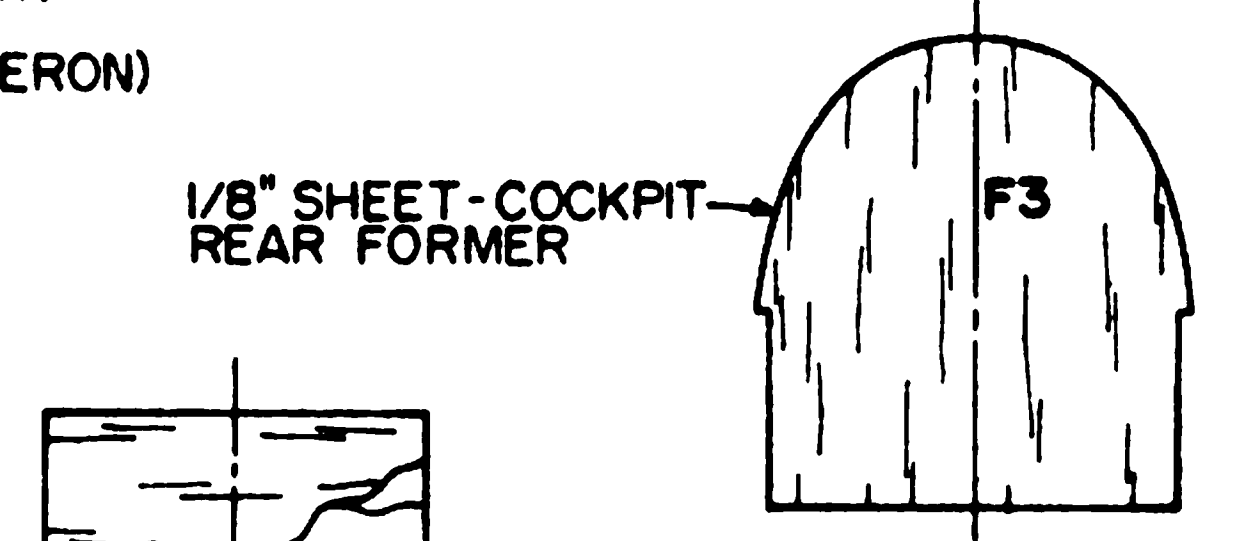

GOLDBERG 1/16" STRIP AILERON ASSEMBLY

1/4" X 1" - TRAILING EDGE STOCK

NOTE: WING DIHEDRAL IS 3/4" UNDER EACH TIP

© RCM ALL COMMERCIAL RIGHTS RESERVED

ELECTROCROW

AN ELECTRIC POWERED SPORT DESIGN

DESIGNED BY: MICHAEL LEASURE