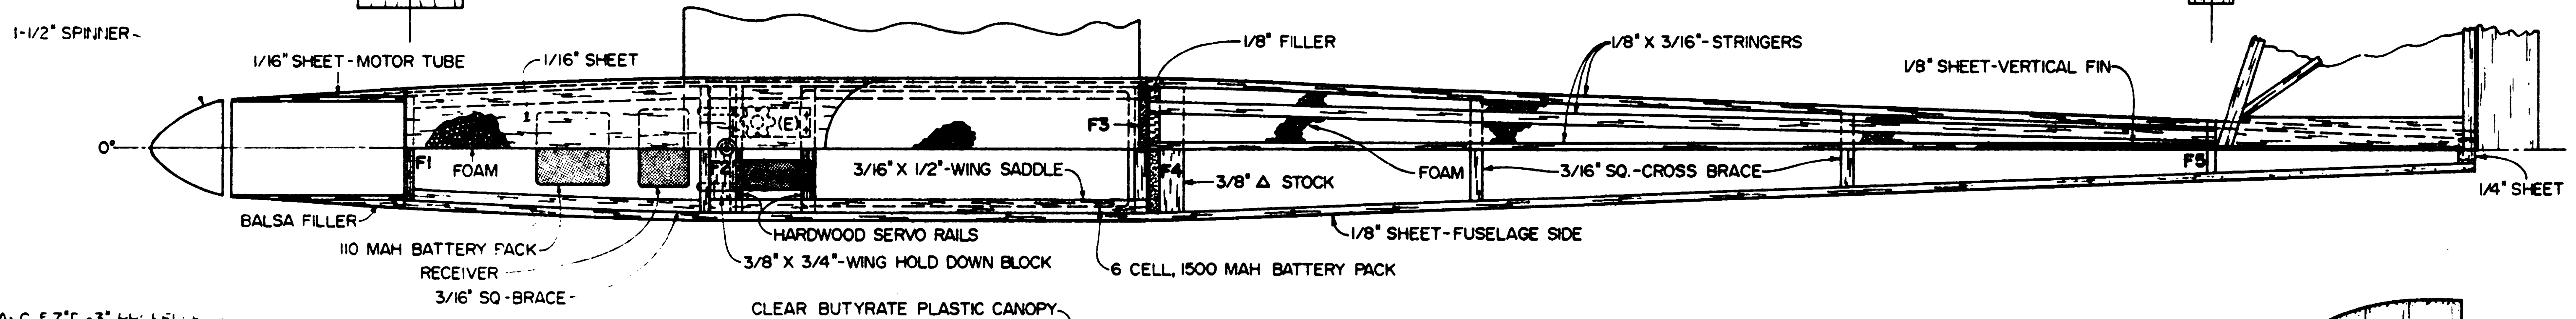

GOLDBERG 1/16" STRIP AILERON ASSEMBLY

1/4" X 1" - TRAILING EDGE STOCK

NOTE: WING DIHEDRAL IS 3/4" UNDER EACH TIP

© RCM ALL COMMERCIAL RIGHTS RESERVED

ELECTROCROW

AN ELECTRIC POWERED SPORT DESIGN

DESIGNED BY: MICHAEL LEASURE

PLANS BY: Bob Walker

1 2 3 4 5 6

PLAN #1203