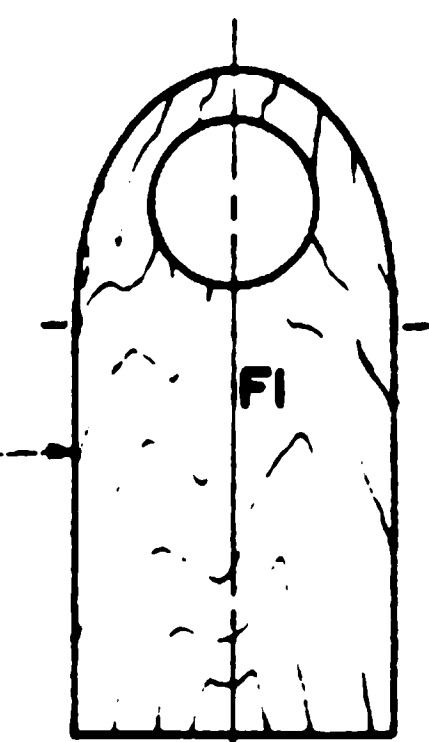

GOLDBERG 1/16" STRIP AILERON ASSEMBLY

1/4" X 1" - TRAILING EDGE STOCK

NOTE: WING DIHEDRAL IS 3/4" UNDER EACH TIP

© RCM ALL COMMERCIAL RIGHTS RESERVED

ELECTROCROW

AN ELECTRIC POWERED SPORT DESIGN

DESIGNED BY: MICHAEL LEASURE