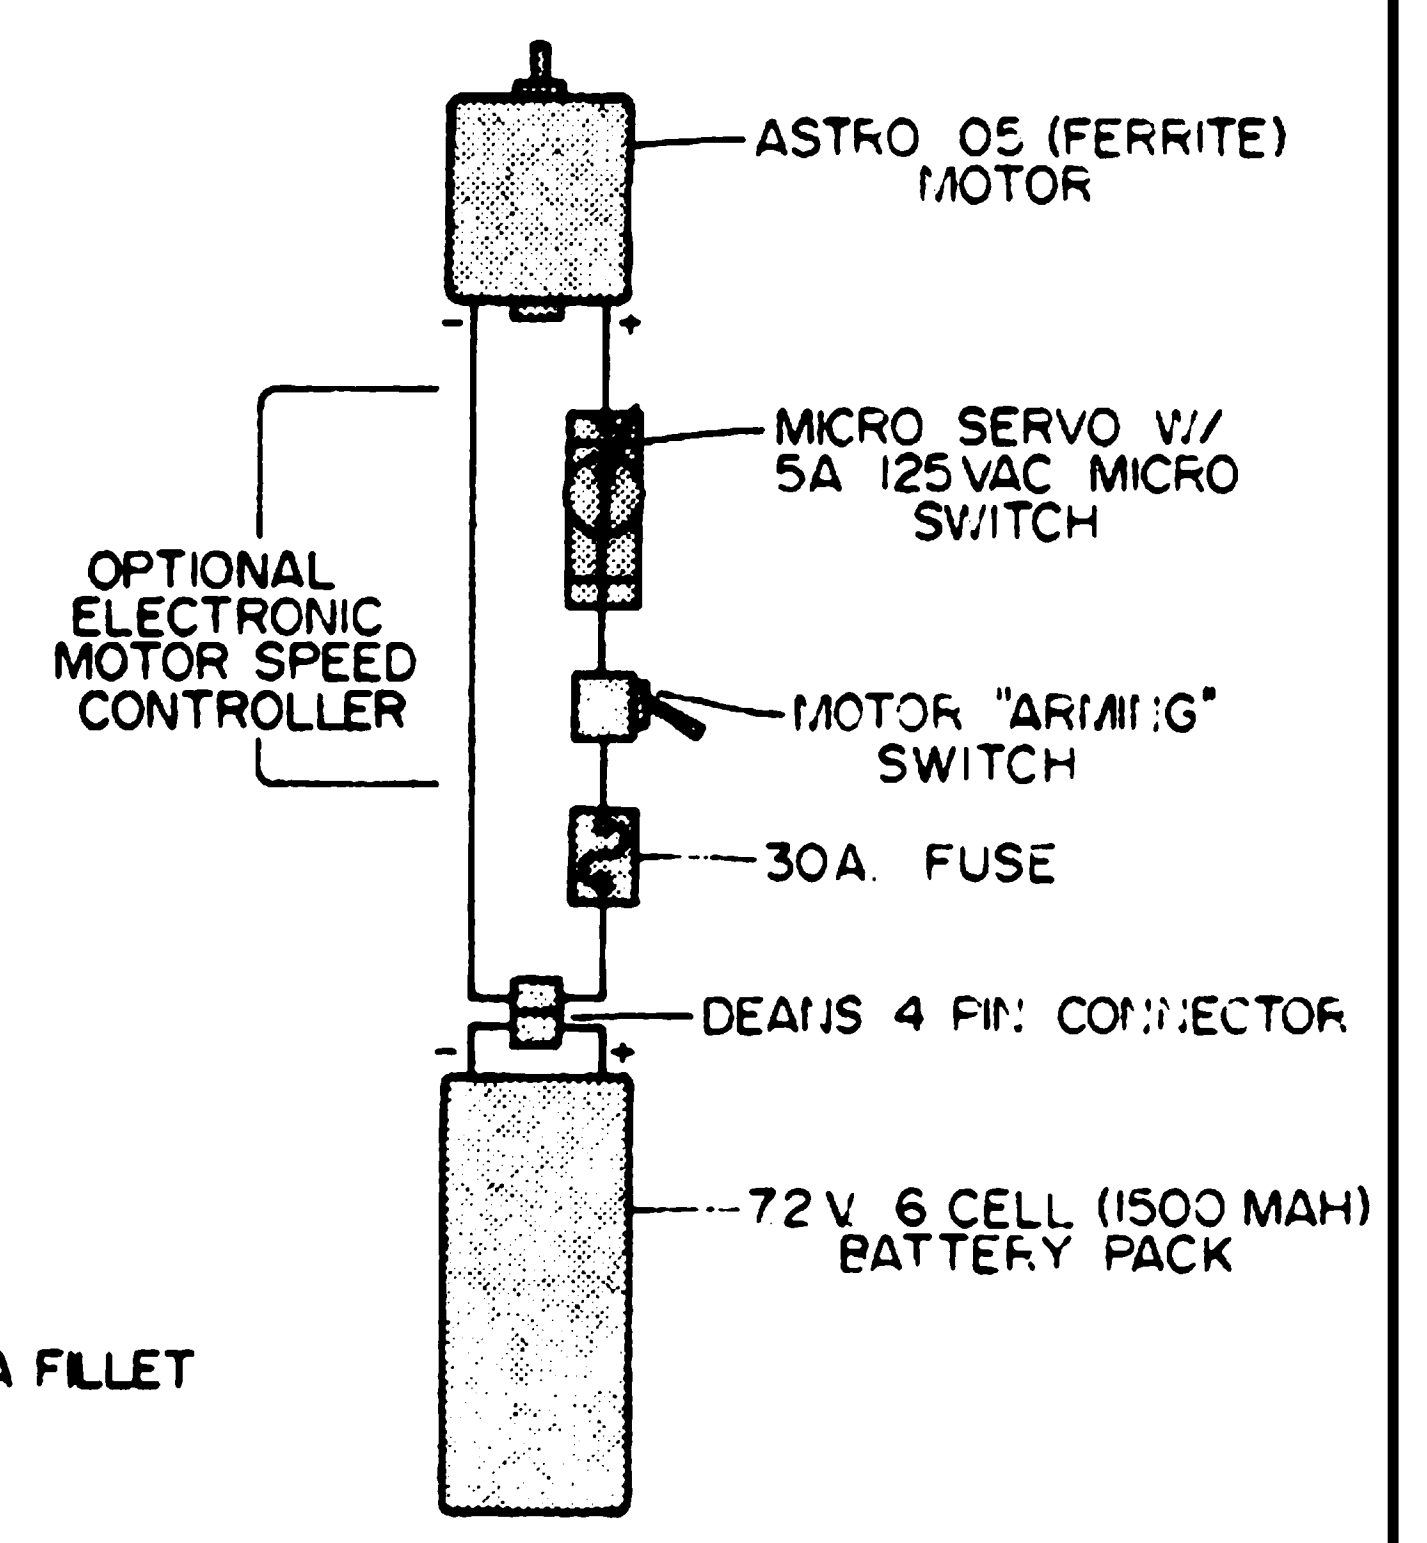

GOLDBERG 1/16" STRIP AILERON ASSEMBLY

1/4" X 1" - TRAILING EDGE STOCK

NOTE: WING DIHEDRAL IS 3/4" UNDER EACH TIP

© RCM ALL COMMERCIAL RIGHTS RESERVED

ELECTROCROW

AN ELECTRIC POWERED SPORT DESIGN

DESIGNED BY: MICHAEL LEASURE