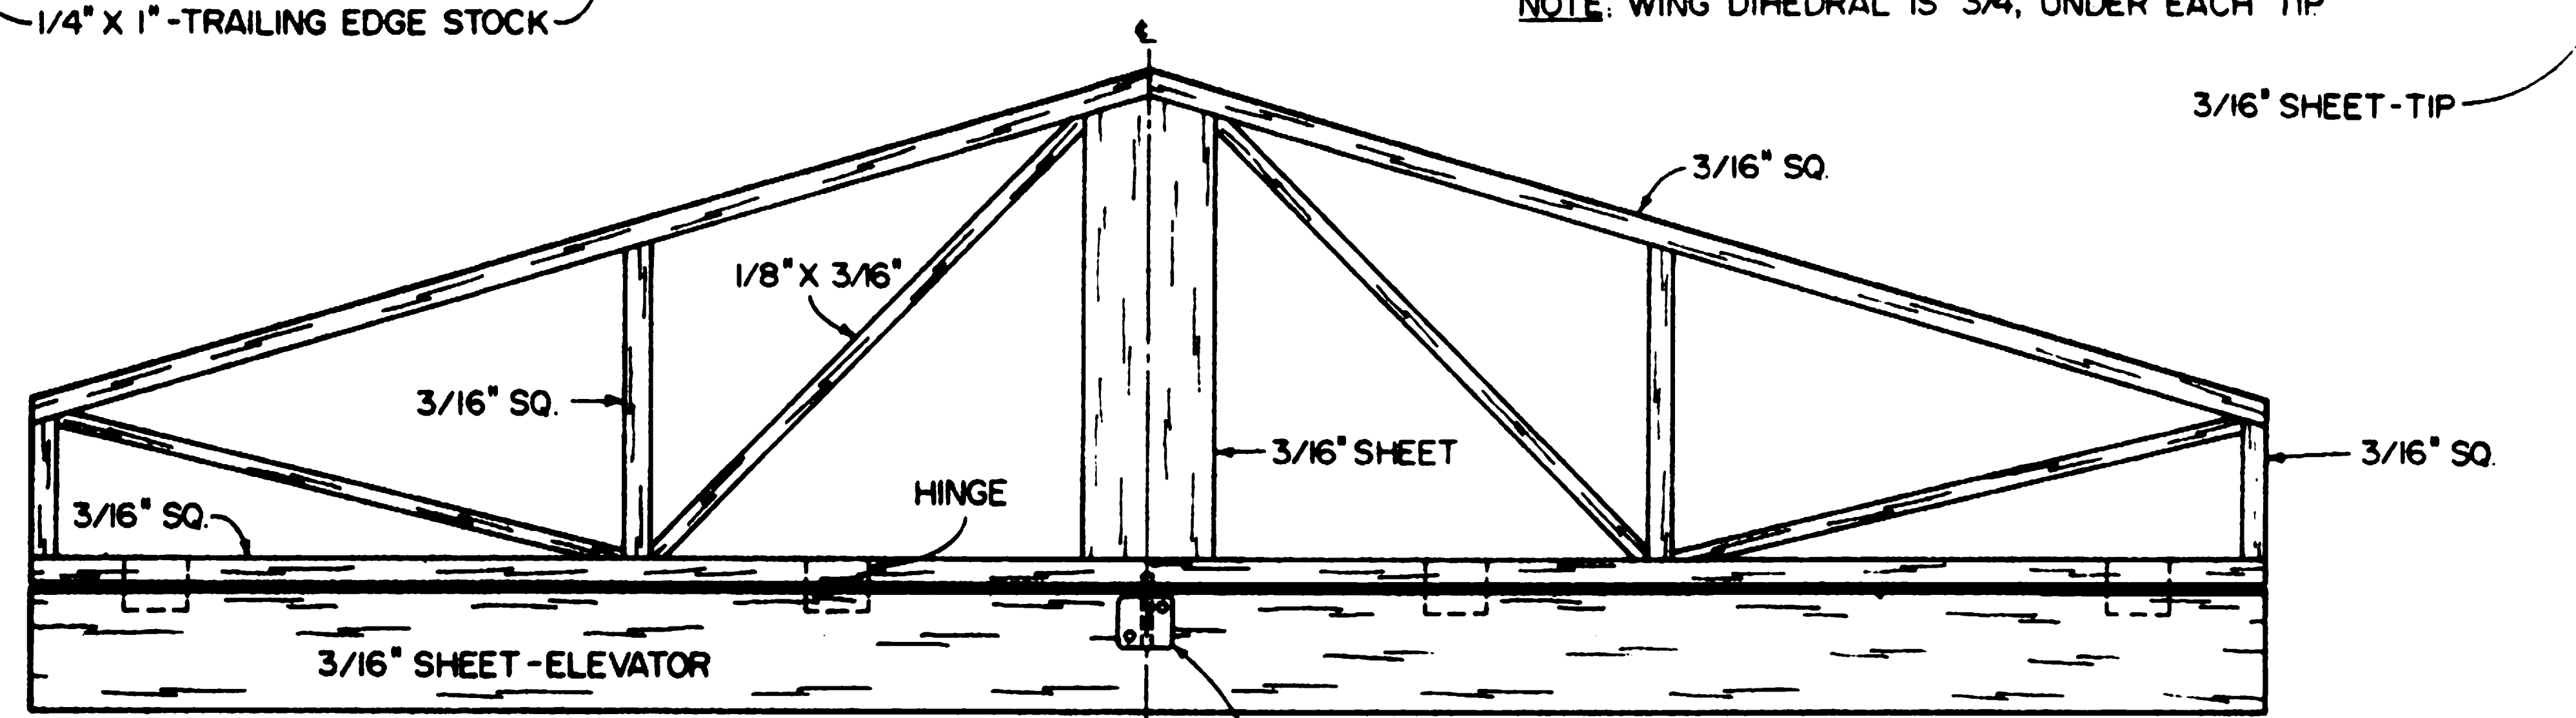

GOLDBERG 1/16" STRIP AILERON ASSEMBLY

1/4" X 1" - TRAILING EDGE STOCK

NOTE: WING DIHEDRAL IS 3/4" UNDER EACH TIP

© RCM ALL COMMERCIAL RIGHTS RESERVED

ELECTROCROW

AN ELECTRIC POWERED SPORT DESIGN

DESIGNED BY: MICHAEL LEASURE

PLANS BY: Bob Walker

1 2 3 4 5 6

PLAN #1203