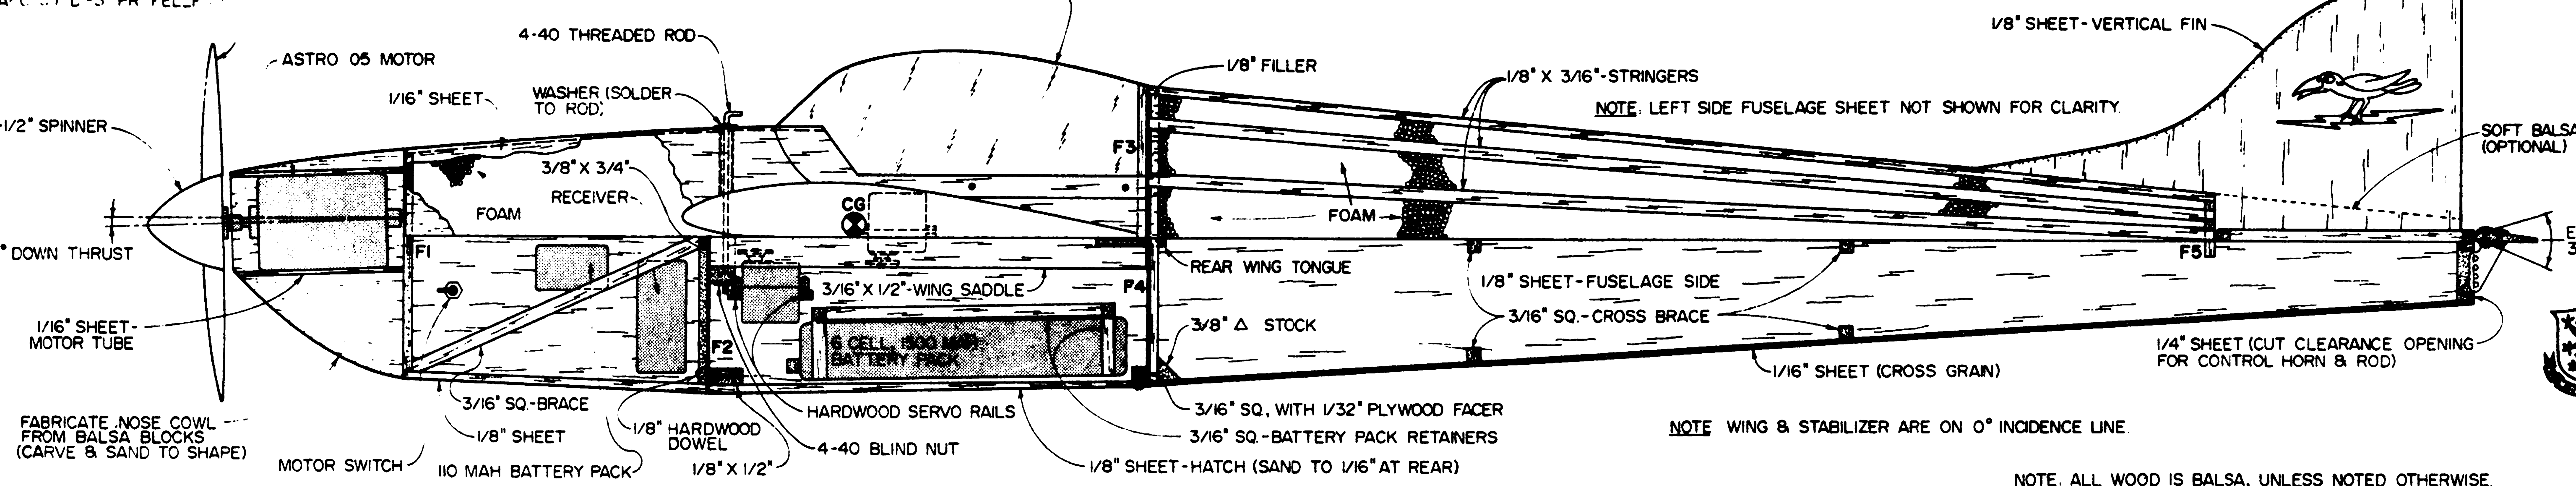

GOLDBERG 1/16" STRIP AILERON ASSEMBLY

1/4" X 1" - TRAILING EDGE STOCK

NOTE: WING DIHEDRAL IS 3/4" UNDER EACH TIP

© RCM ALL COMMERCIAL RIGHTS RESERVED

ELECTROCROW

AN ELECTRIC POWERED SPORT DESIGN

DESIGNED BY: MICHAEL LEASURE

PLANS BY: Bob Walker

1 2 3 4 5 6

PLAN #1203