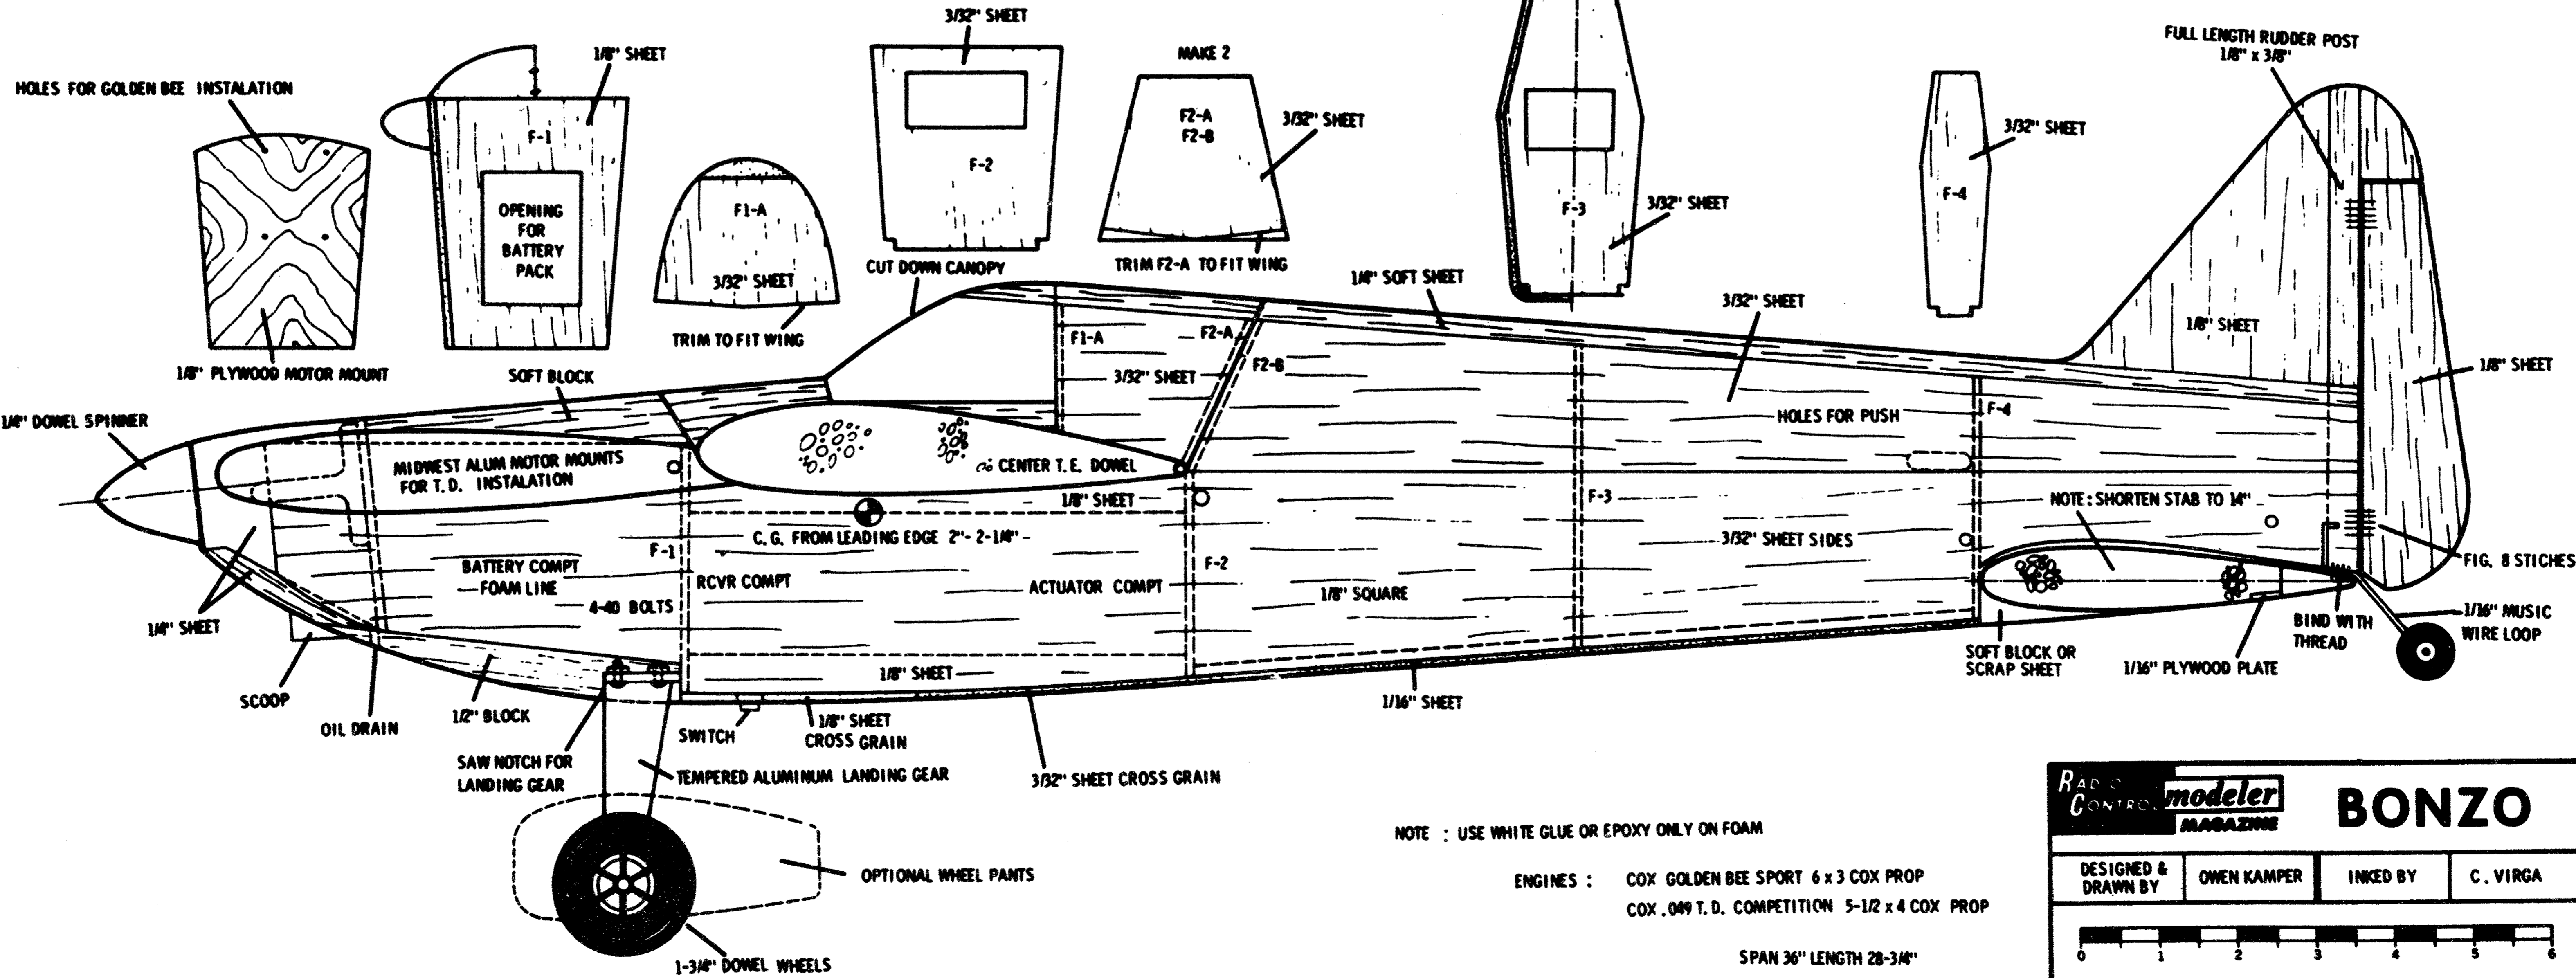

PATTERN FOR SIDES & DOUBLERS

CHEEKS MADE FROM SOFT 1" x 1" LEADING EDGE STOCK

NOTE : USE WHITE GLUE OR EPOXY ONLY ON FOAM

ENGINES : COX GOLDEN BEE SPORT 6 x 3 COX PROP
 COX .049 T. D. COMPETITION 5-1/2 x 4 COX PROP

SPAN 36" LENGTH 28-3/4"

RADIO CONTROL MODELER MAGAZINE

BONZO

DESIGNED & DRAWN BY	OWEN KAMPER	INKED BY	C. VIRGA
---------------------	-------------	----------	----------