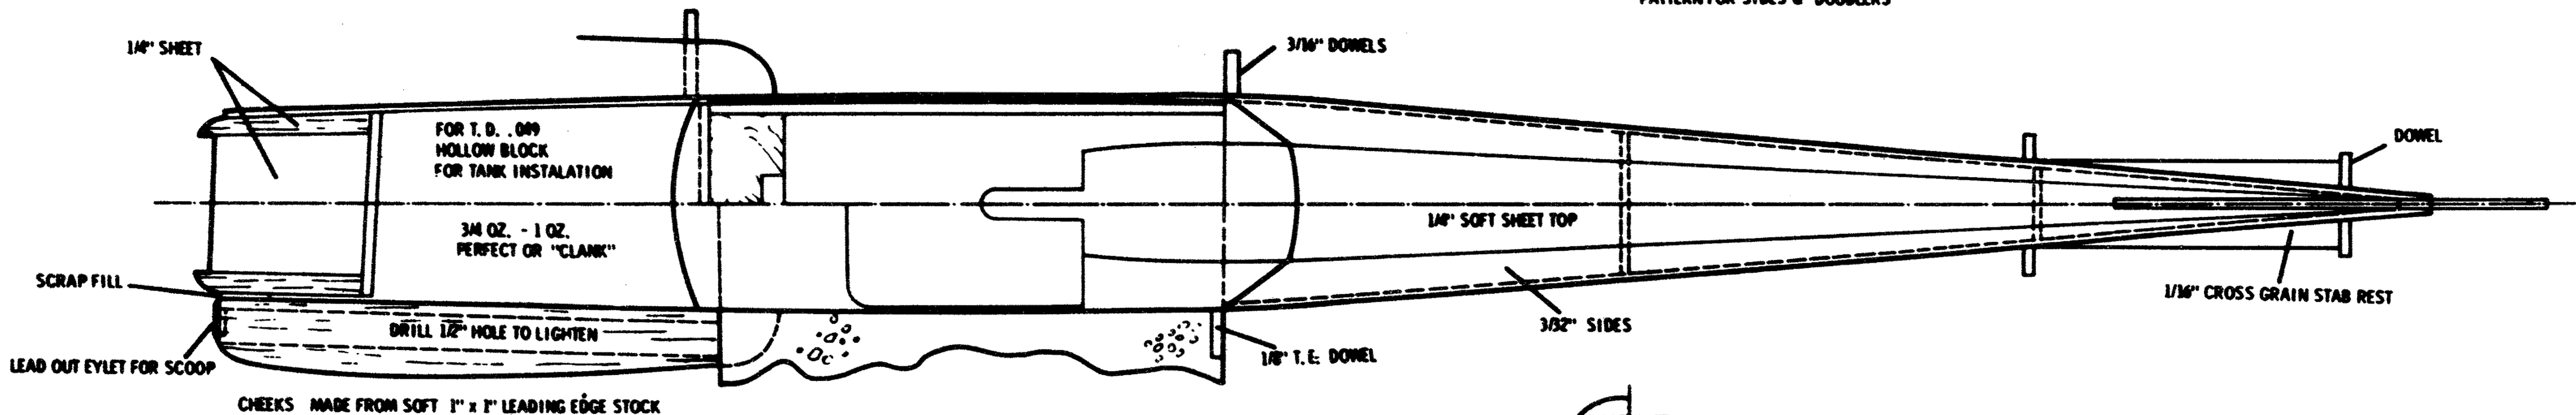

PATTERN FOR SIDES & DOUBLERS

CHEEKS MADE FROM SOFT 1" x 1" LEADING EDGE STOCK

NOTE : USE WHITE GLUE OR EPOXY ONLY ON FOAM

ENGINES : COX GOLDEN BEE SPORT 6 x 3 COX PROP
 COX .049 T. D. COMPETITION 5-1/2 x 4 COX PROP

SPAN 36" LENGTH 28-3/4"

RADIO CONTROL MODELER MAGAZINE

BONZO

DESIGNED & DRAWN BY	OWEN KAMPER	INKED BY	C. VIRGA
---------------------	-------------	----------	----------