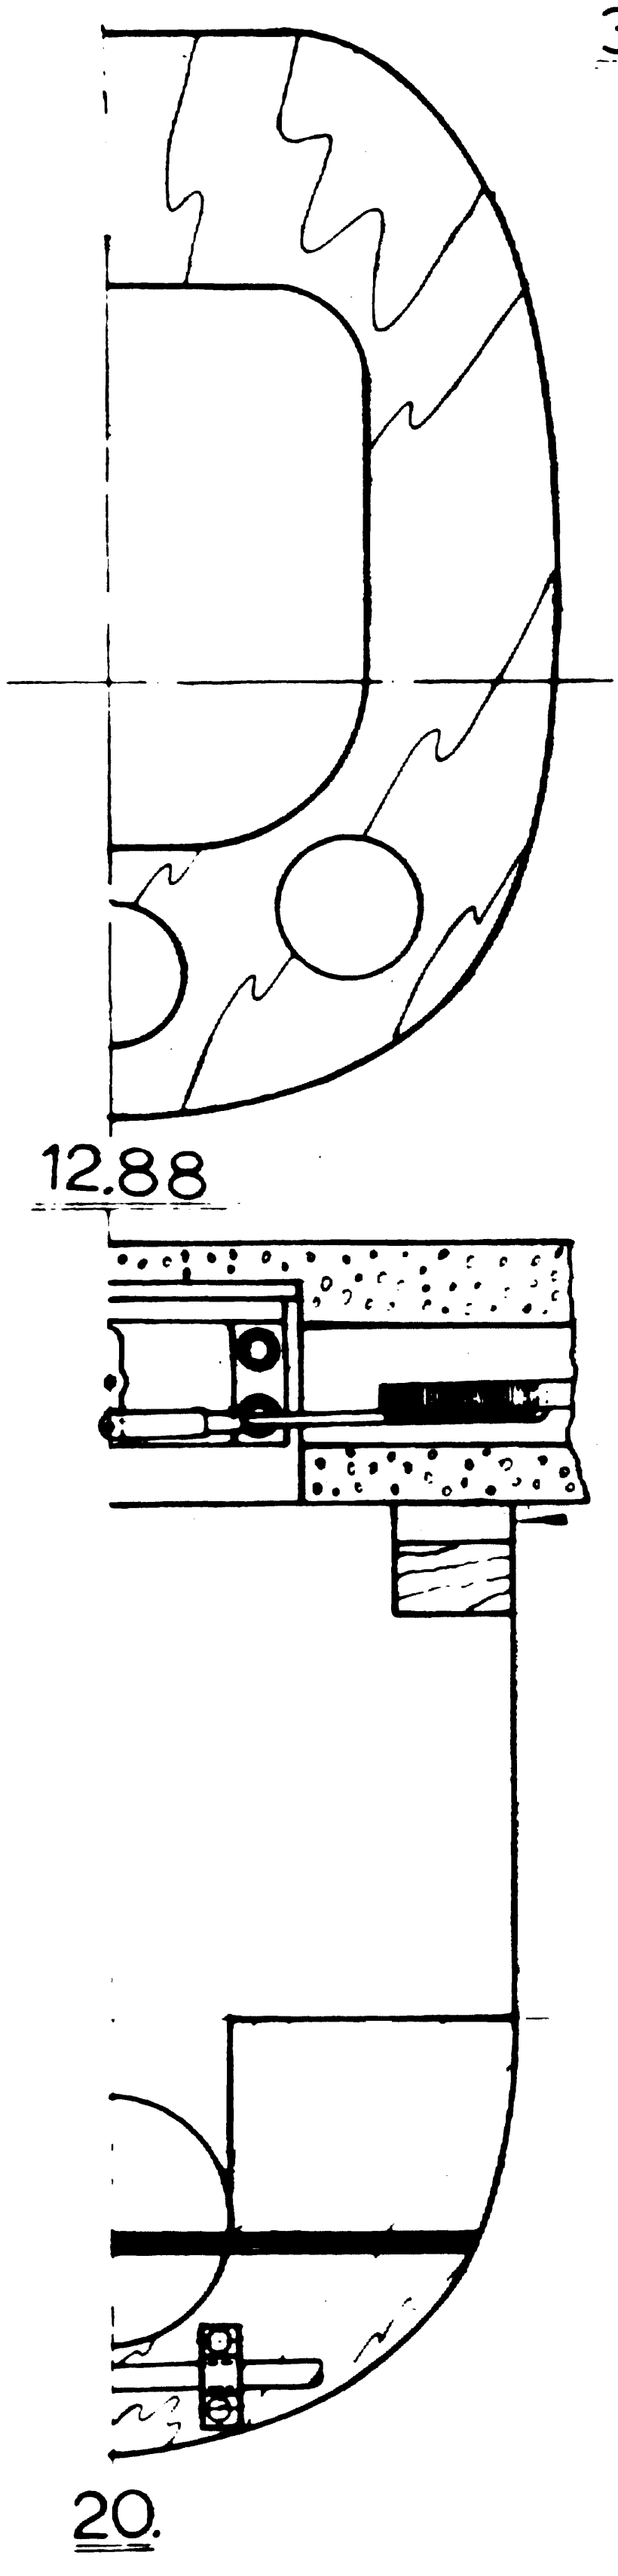

**SPARROW R.P.V.**  
 DESIGNED BY RAY FREDETTE  
 HALF SIZE VERSION DAVE SCULLY  
 INKED BY AL ZELENAK  
 4 15 78

ROOT TEMP

3/16 DIA BIRCH SHAFT

ROBERT HINGES

5/32 I.D BRASS TUBING

1/4-20 NYLON SCREW  
HARDWOOD

7.12

**SPARROW R.P.V.**  
 DESIGNED BY RAY FREDETTE  
 HALF SIZE VERSION DAVE SCULLY  
 INKED BY AL. ZELENAK  
 4 15 74