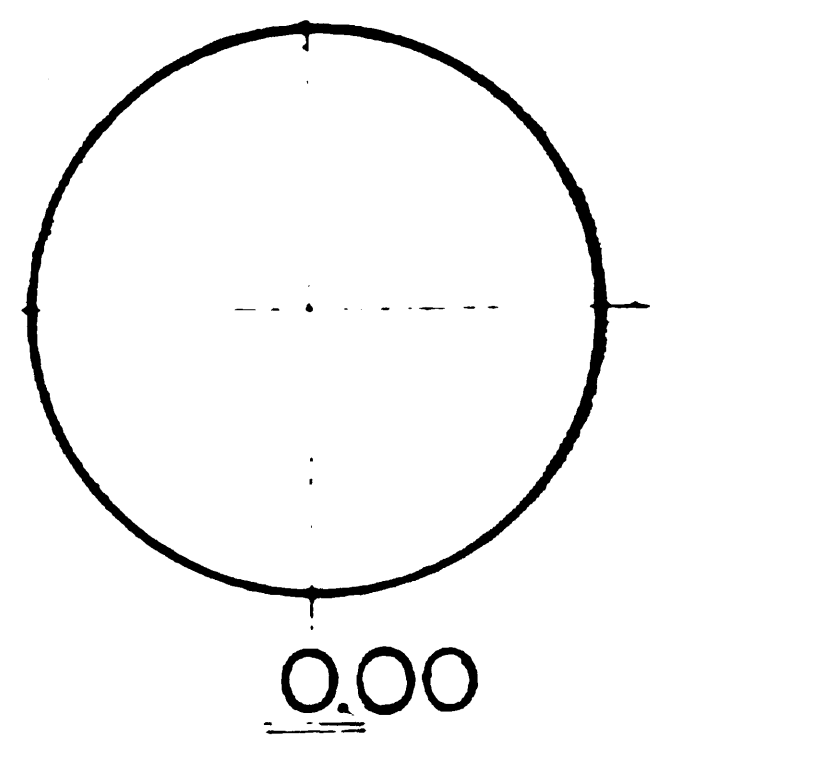

**SPARROW R.P.V.**  
 DESIGNED BY RAY FREDETTE  
 HALF SIZE VERSION DAVE SCULLY  
 INKED BY AL ZELENAK  
 4 15 78

ROOT TEMP

3/16 DIA BIRCH SHAFT

ROBERT HINGES

5/32 I.D BRASS TUBING

1/4-20 NYLON SCREW  
HARDWOOD

7.12

**SPARROW R.P.V.**  
 DESIGNED BY RAY FREDETTE  
 HALF SIZE VERSION DAVE SCULLY  
 INKED BY AL. ZELENAK  
 4 15 74