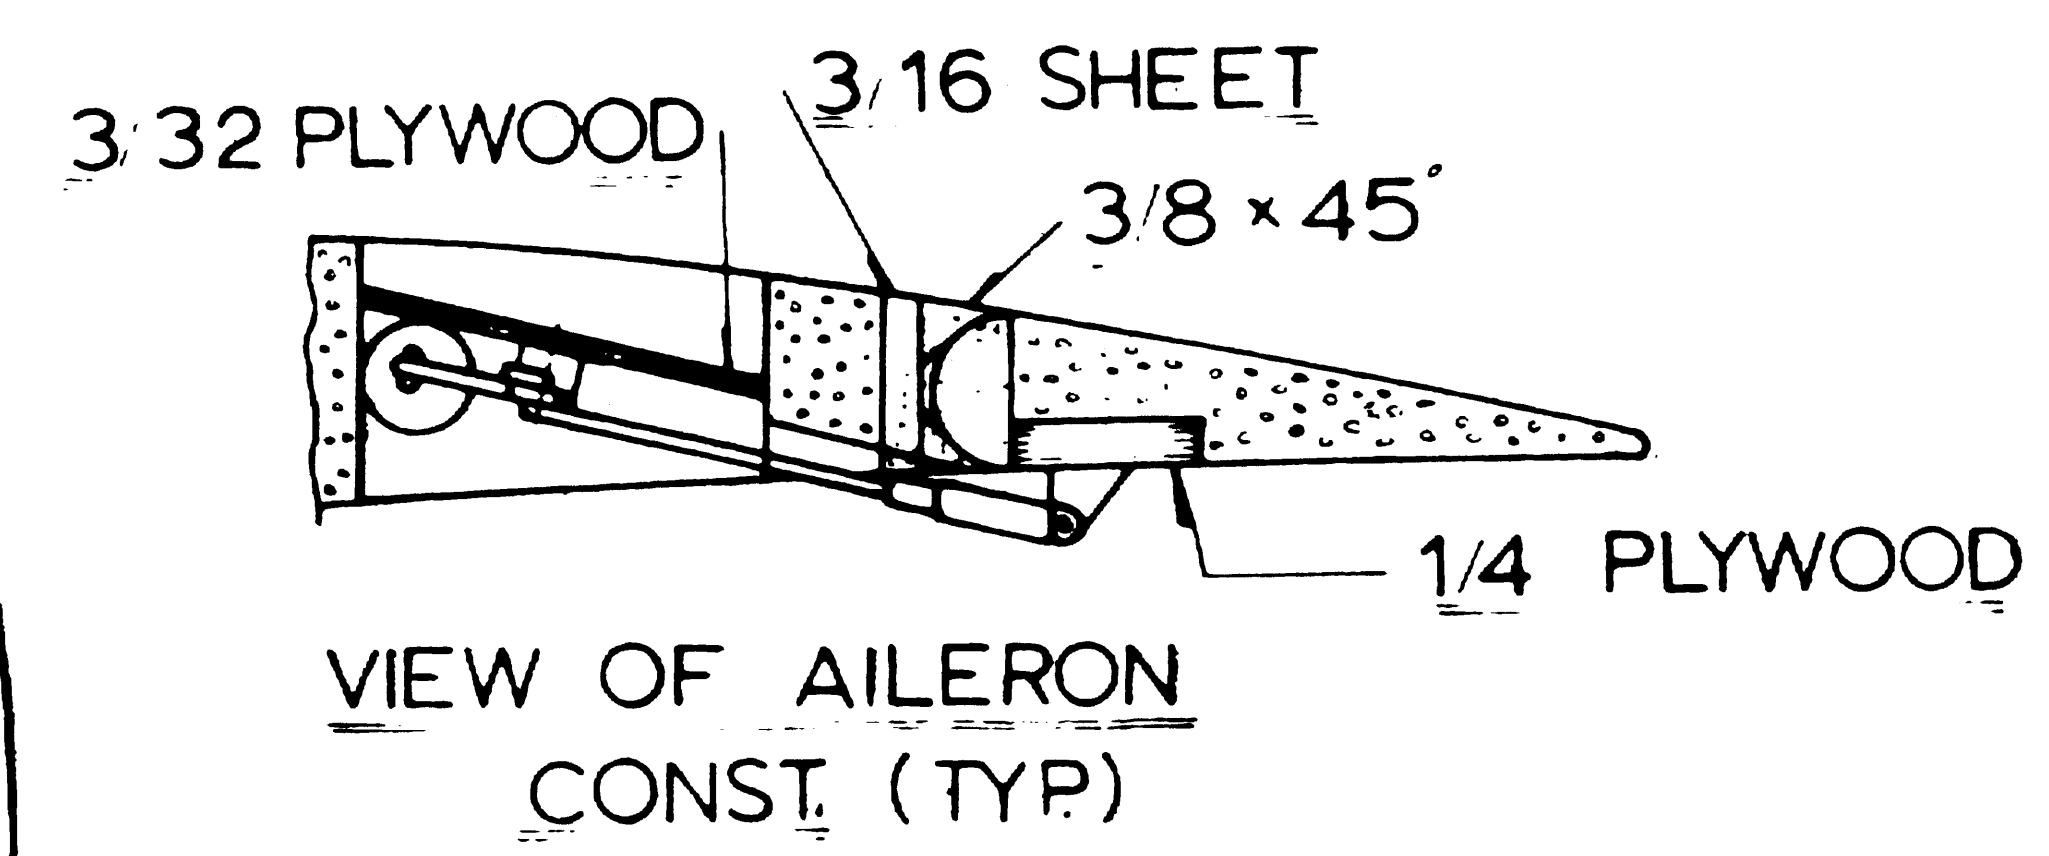

**SPARROW R.P.V.**  
 DESIGNED BY RAY FREDETTE  
 HALF SIZE VERSION DAVE SCULLY  
 INKED BY AL ZELENAK  
 4 15 78

ROOT TEMP

3/16 DIA BIRCH SHAFT

ROBERT HINGES

5/32 I.D BRASS TUBING

1/4-20 NYLON SCREW  
HARDWOOD

7.12

**SPARROW R.P.V.**  
 DESIGNED BY RAY FREDETTE  
 HALF SIZE VERSION DAVE SCULLY  
 INKED BY AL. ZELENAK  
 4 15 74