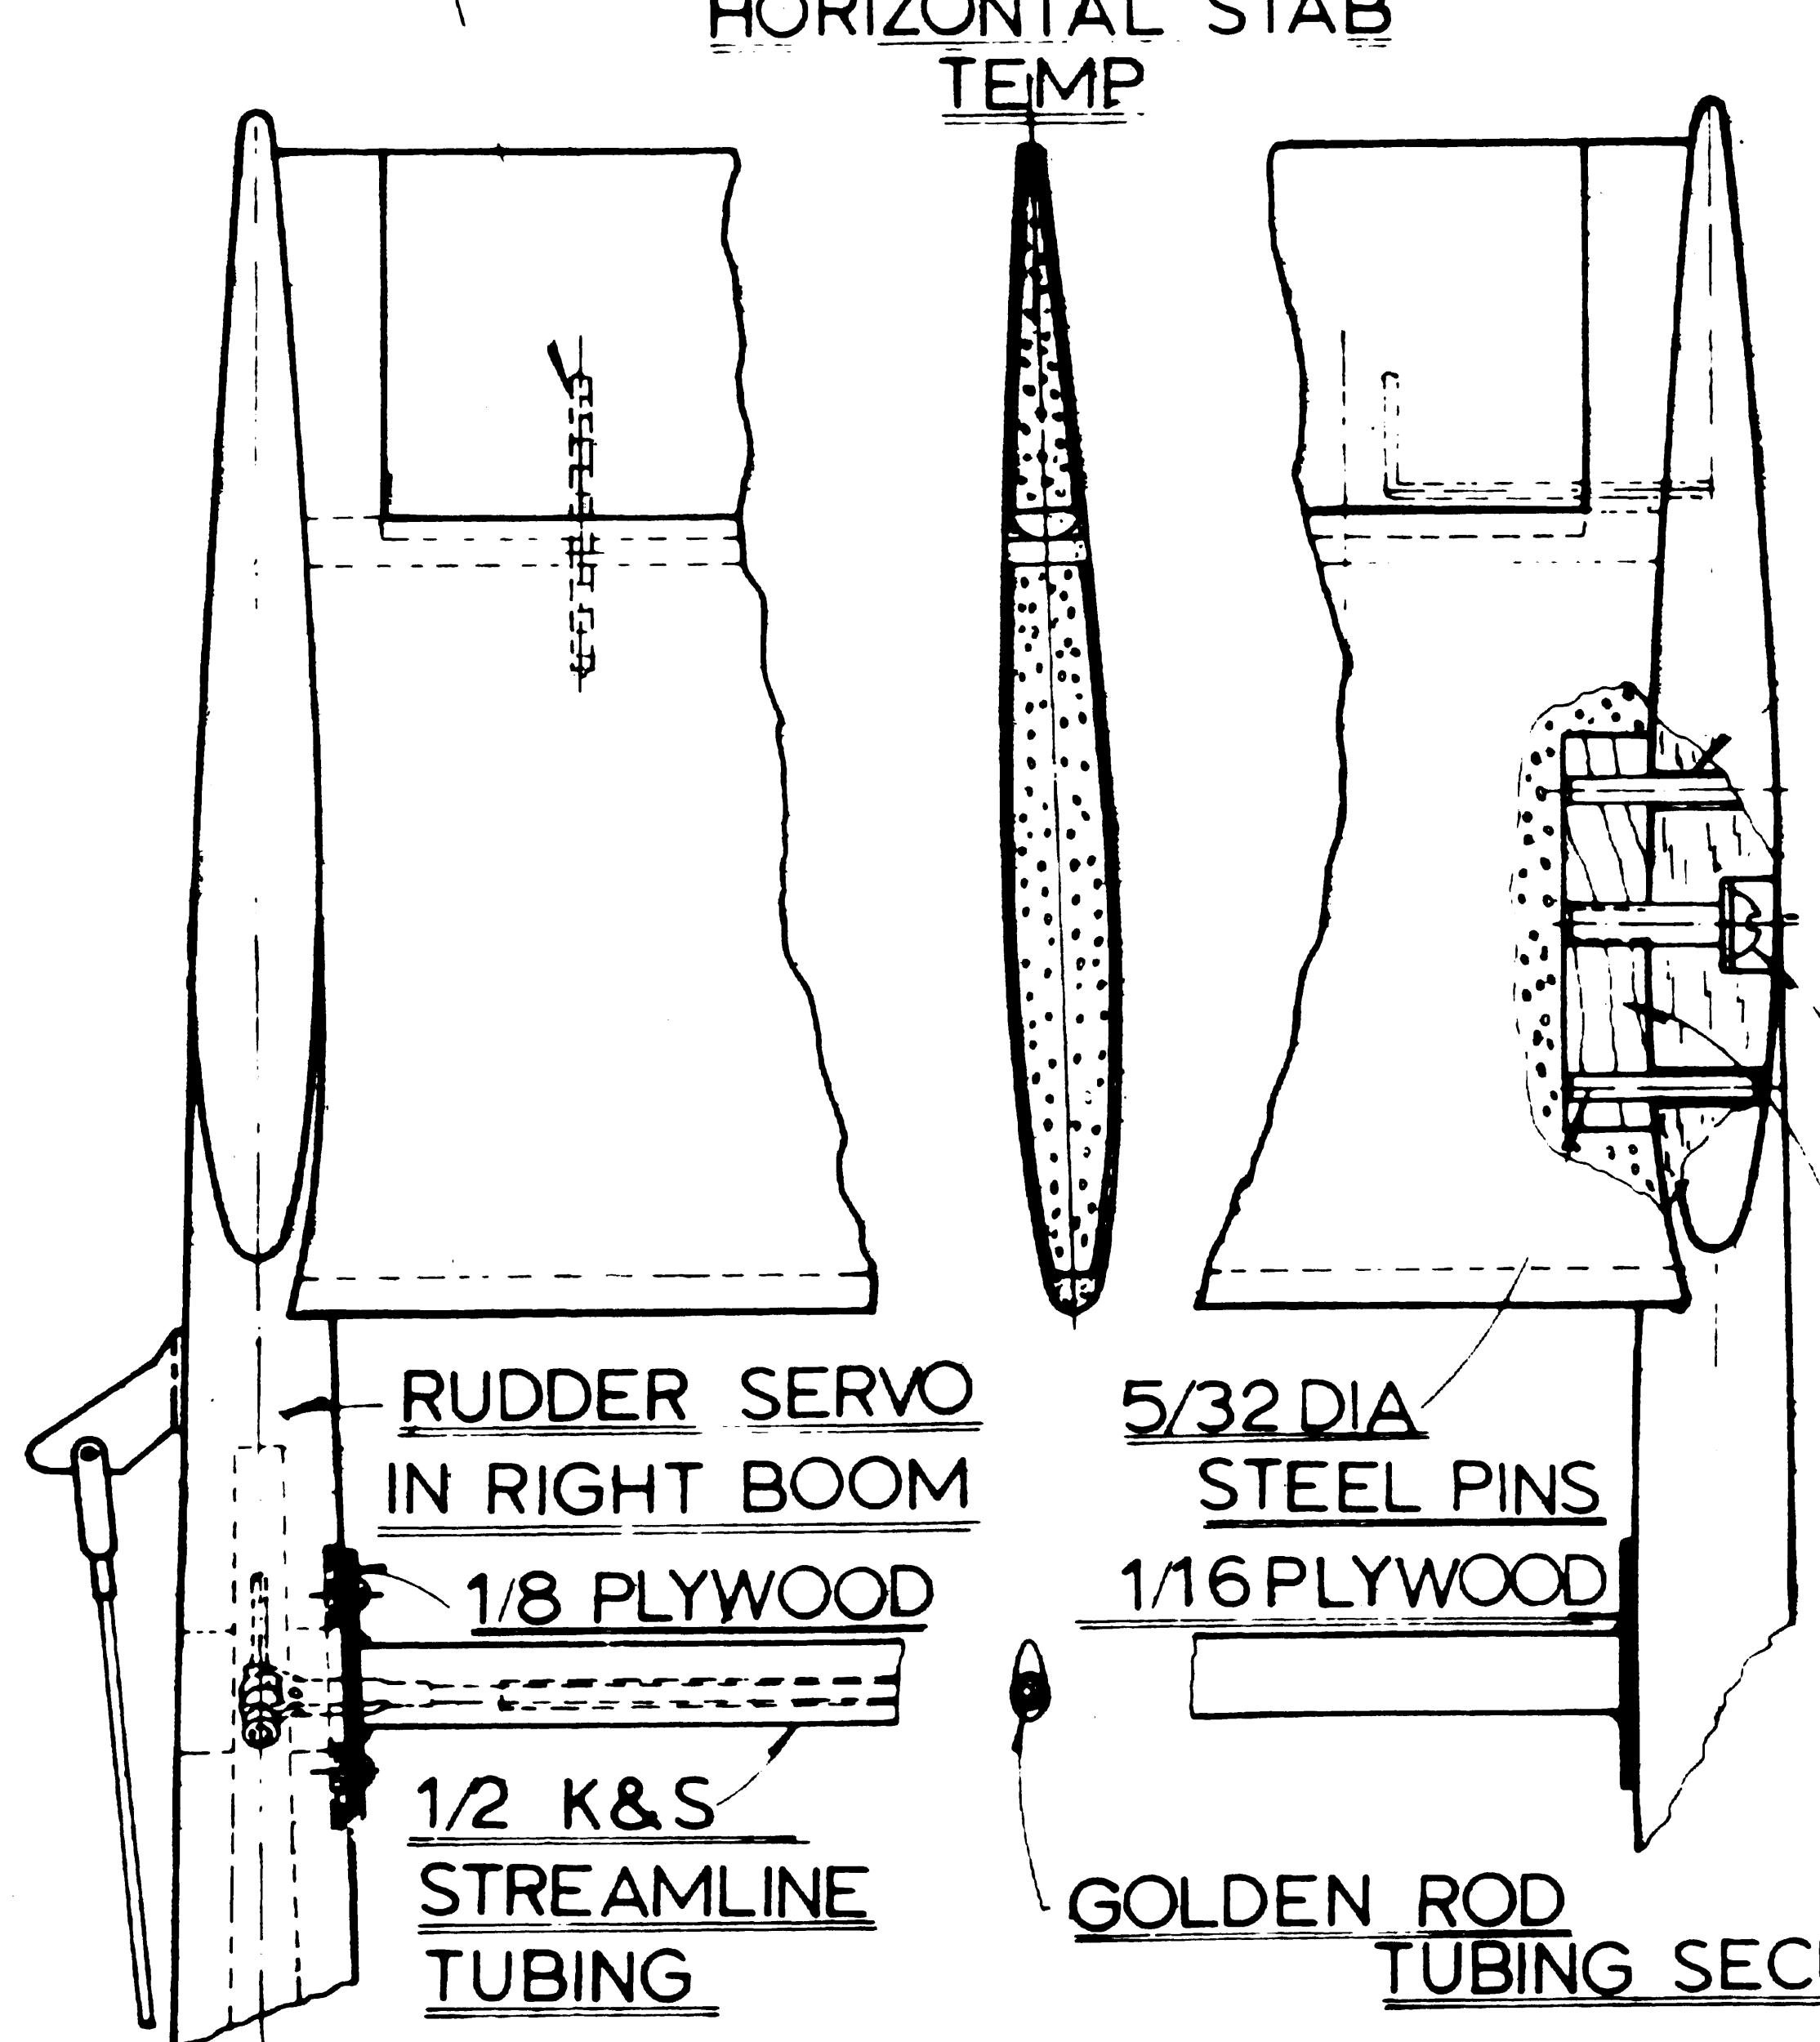

**SPARROW R.P.V.**  
 DESIGNED BY RAY FREDETTE  
 HALF SIZE VERSION DAVE SCULLY  
 INKED BY AL ZELENAK  
 4 15 78

ROOT TEMP

3/16 DIA BIRCH SHAFT

ROBERT HINGES

5/32 I.D BRASS TUBING

1/4-20 NYLON SCREW  
HARDWOOD

7.12

**SPARROW R.P.V.**  
 DESIGNED BY RAY FREDETTE  
 HALF SIZE VERSION DAVE SCULLY  
 INKED BY AL. ZELENAK  
 4 15 74