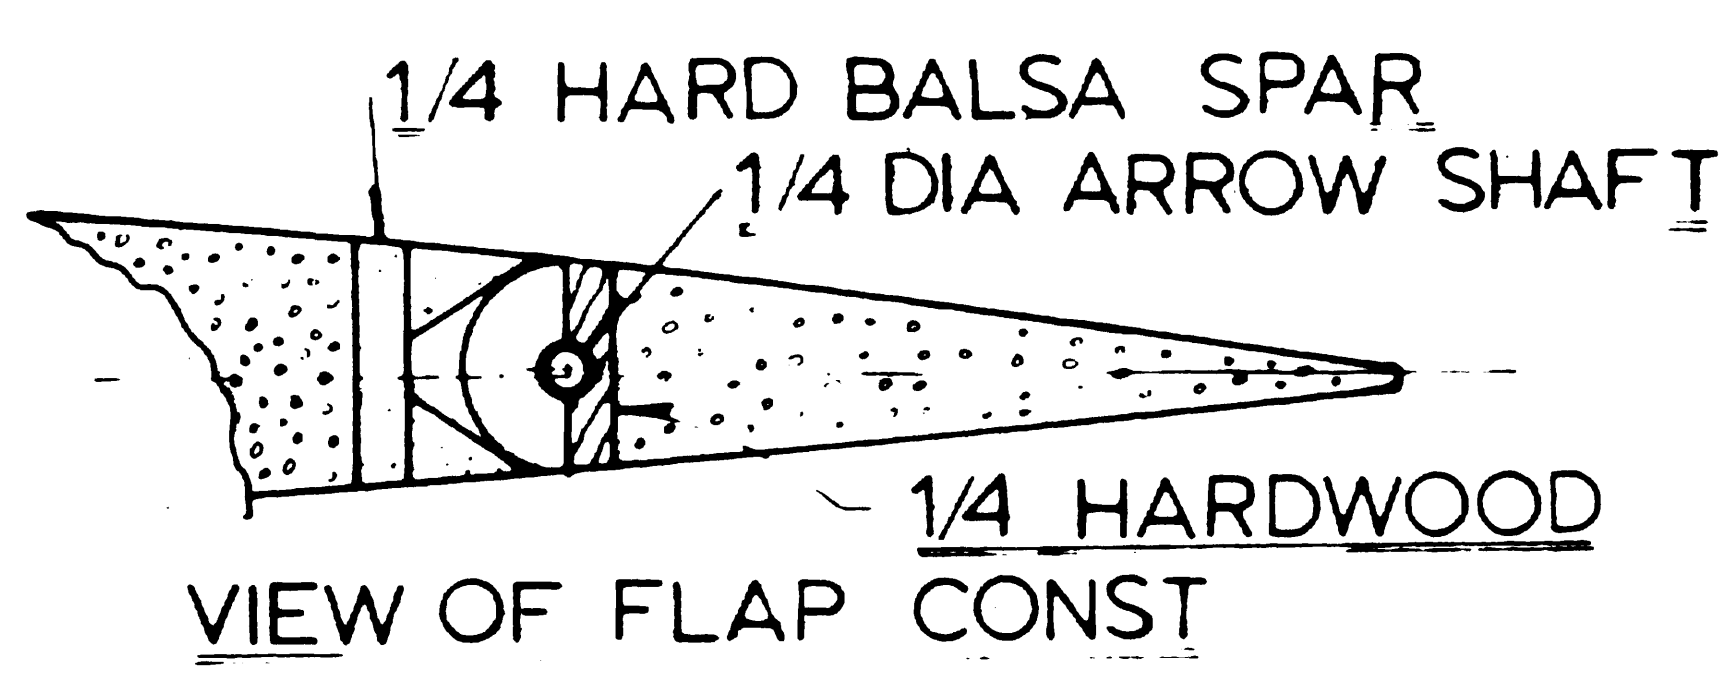

**SPARROW R.P.V.**  
 DESIGNED BY RAY FREDETTE  
 HALF SIZE VERSION DAVE SCULLY  
 INKED BY AL ZELENAK  
 4 15 78

ROOT TEMP

3/16 DIA BIRCH SHAFT

ROBERT HINGES

5/32 I.D BRASS TUBING

1/4-20 NYLON SCREW  
HARDWOOD