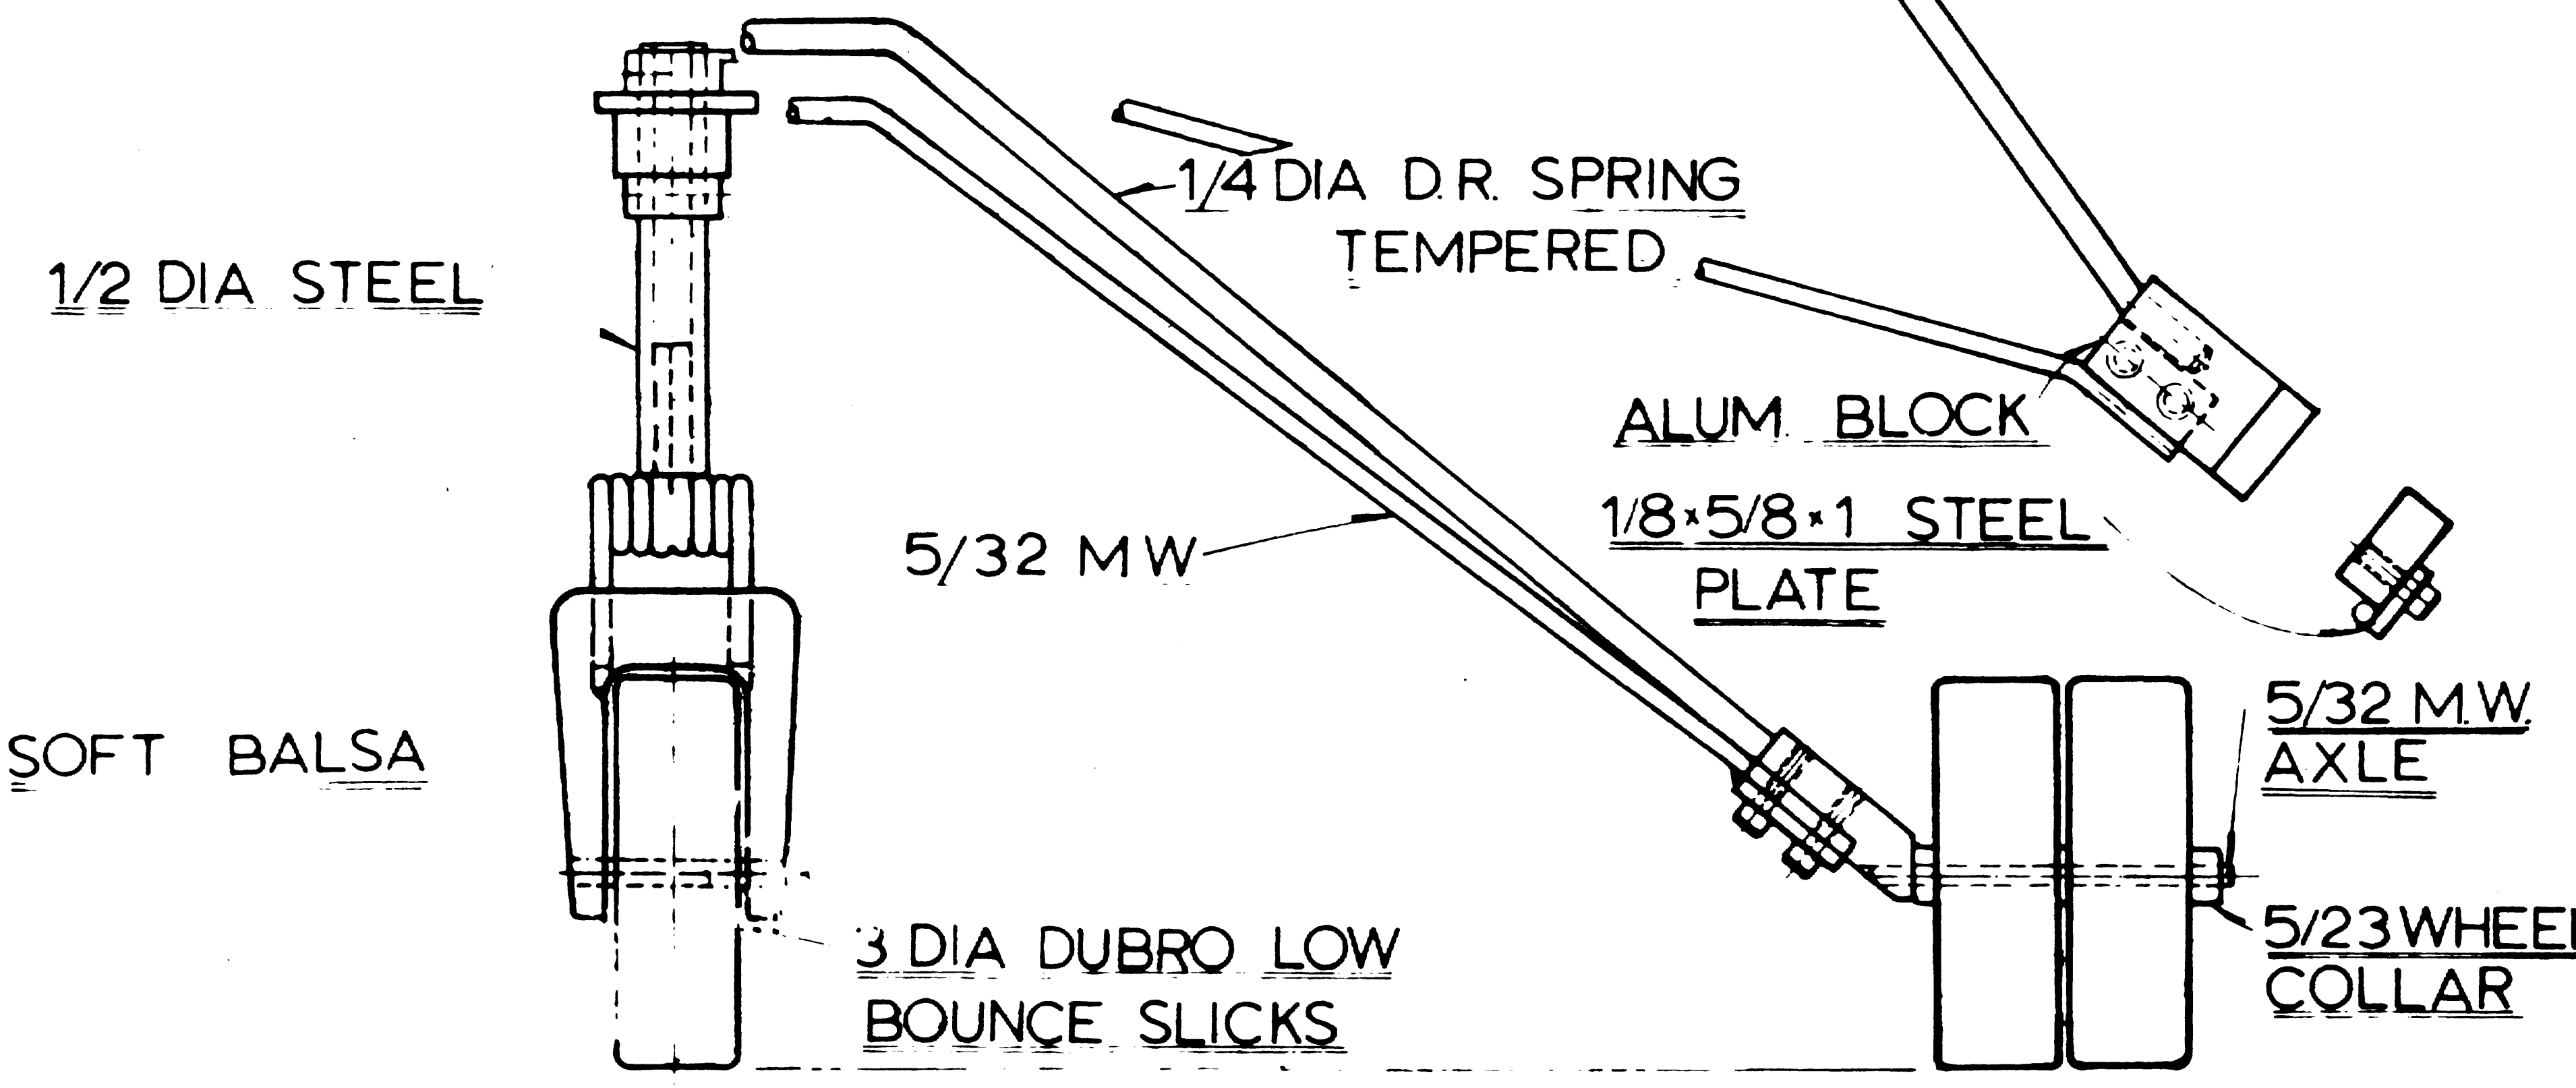

**SPARROW R.P.V.**  
 DESIGNED BY RAY FREDETTE  
 HALF SIZE VERSION DAVE SCULLY  
 INKED BY AL ZELENAK  
 4 15 78

ROOT TEMP

3/16 DIA BIRCH SHAFT

ROBERT HINGES

5/32 I.D BRASS TUBING

1/4-20 NYLON SCREW  
HARDWOOD

7.12

**SPARROW R.P.V.**  
 DESIGNED BY RAY FREDETTE  
 HALF SIZE VERSION DAVE SCULLY  
 INKED BY AL. ZELENAK  
 4 15 74