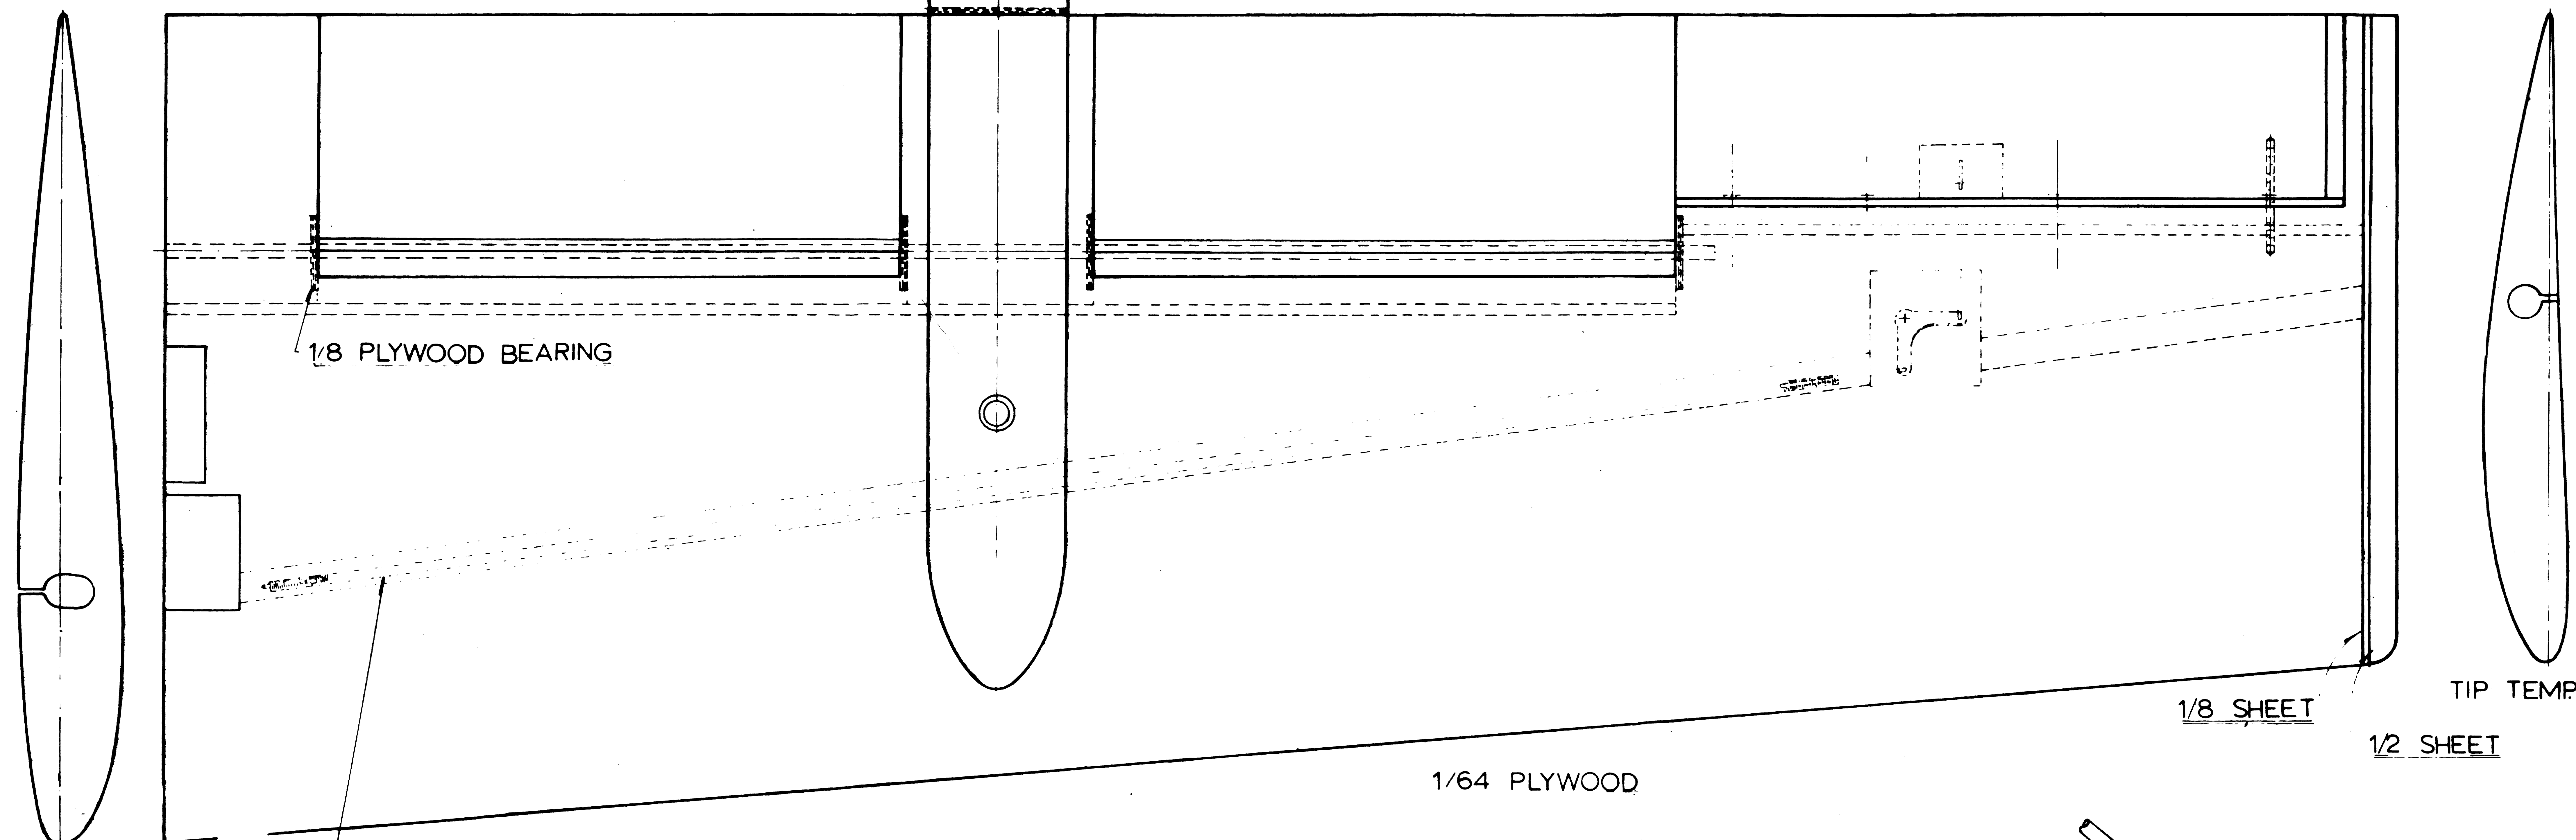

**SPARROW R.P.V.**  
 DESIGNED BY RAY FREDETTE  
 HALF SIZE VERSION DAVE SCULLY  
 INKED BY AL ZELENAK  
 4 15 78

ROOT TEMP

3/16 DIA BIRCH SHAFT

ROBERT HINGES

5/32 I.D BRASS TUBING

1/4-20 NYLON SCREW  
HARDWOOD