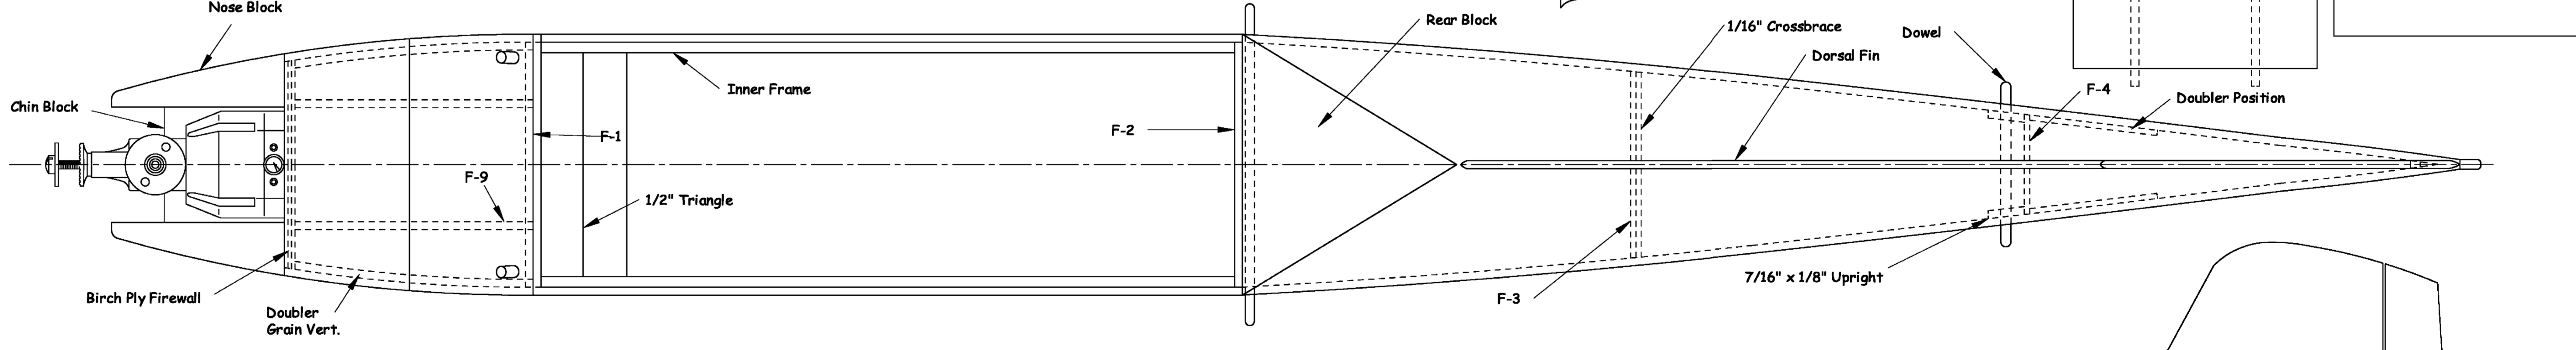

DESIGNED FOR BEGINNERS
LIL ESQUIRE
WING SPAN: 41" LENGTH: 28"
CAD by Dave Fritzke - August 2009
Checked by Gene Rock - August 2009

MANUFACTURER'S NOTE:
The LIL ESQUIRE was designed for both the beginner and expert. We have combined ease of construction, minimum building time and excellent flying characteristics to bring you an R/C model that will perform well under all weather conditions. The Lil Esquire was designed with only one thought in mind - You the model builder.