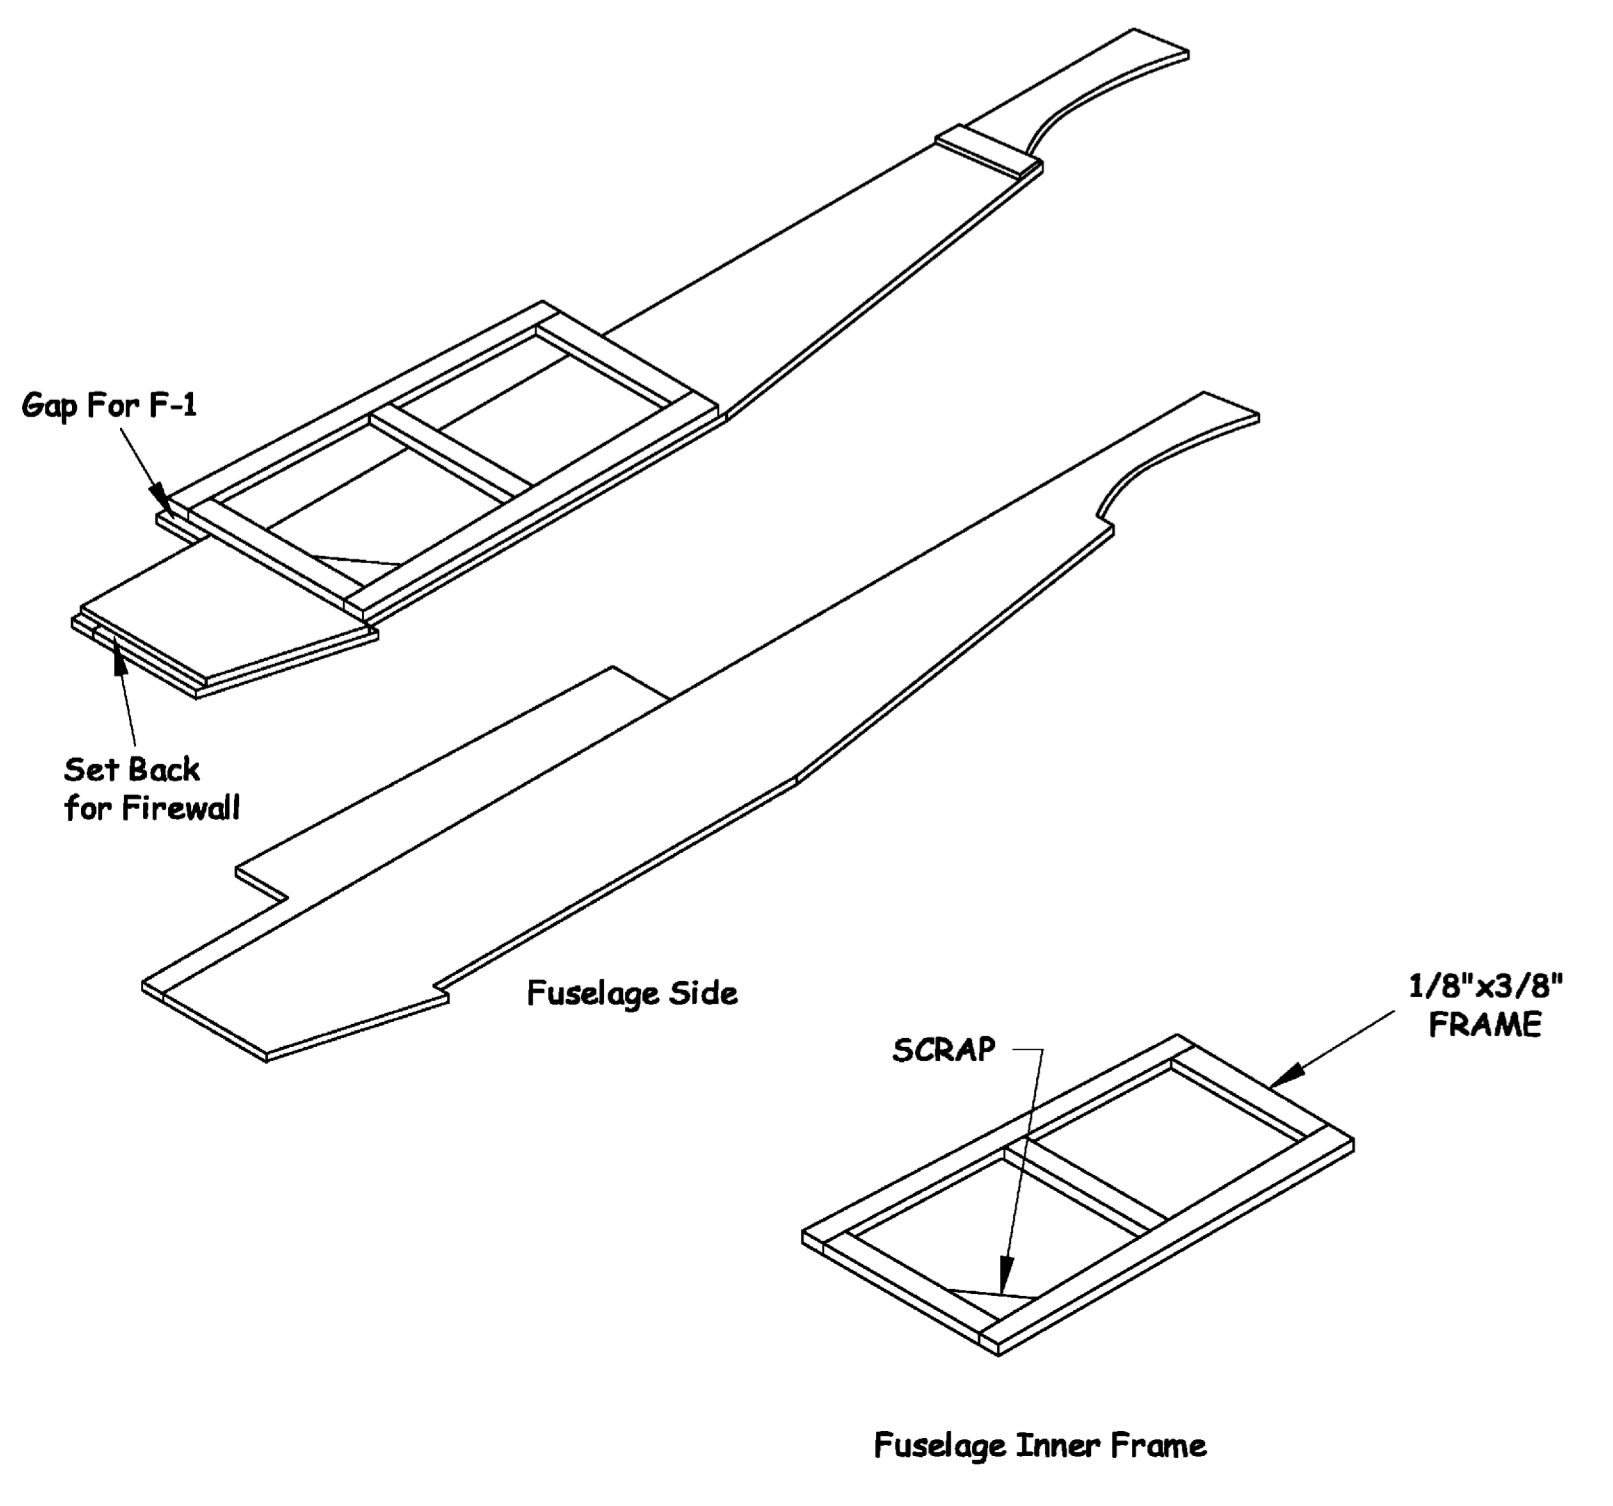

DESIGNED FOR BEGINNERS
LIL ESQUIRE
WING SPAN: 41" LENGTH: 28"
CAD by Dave Fritzke - August 2009
Checked by Gene Rock - August 2009

MANUFACTURER'S NOTE:
The LIL ESQUIRE was designed for both the beginner and expert. We have combined ease of construction, minimum building time and excellent flying characteristics to bring you an R/C model that will perform well under all weather conditions. The Lil Esquire was designed with only one thought in mind - You the model builder.