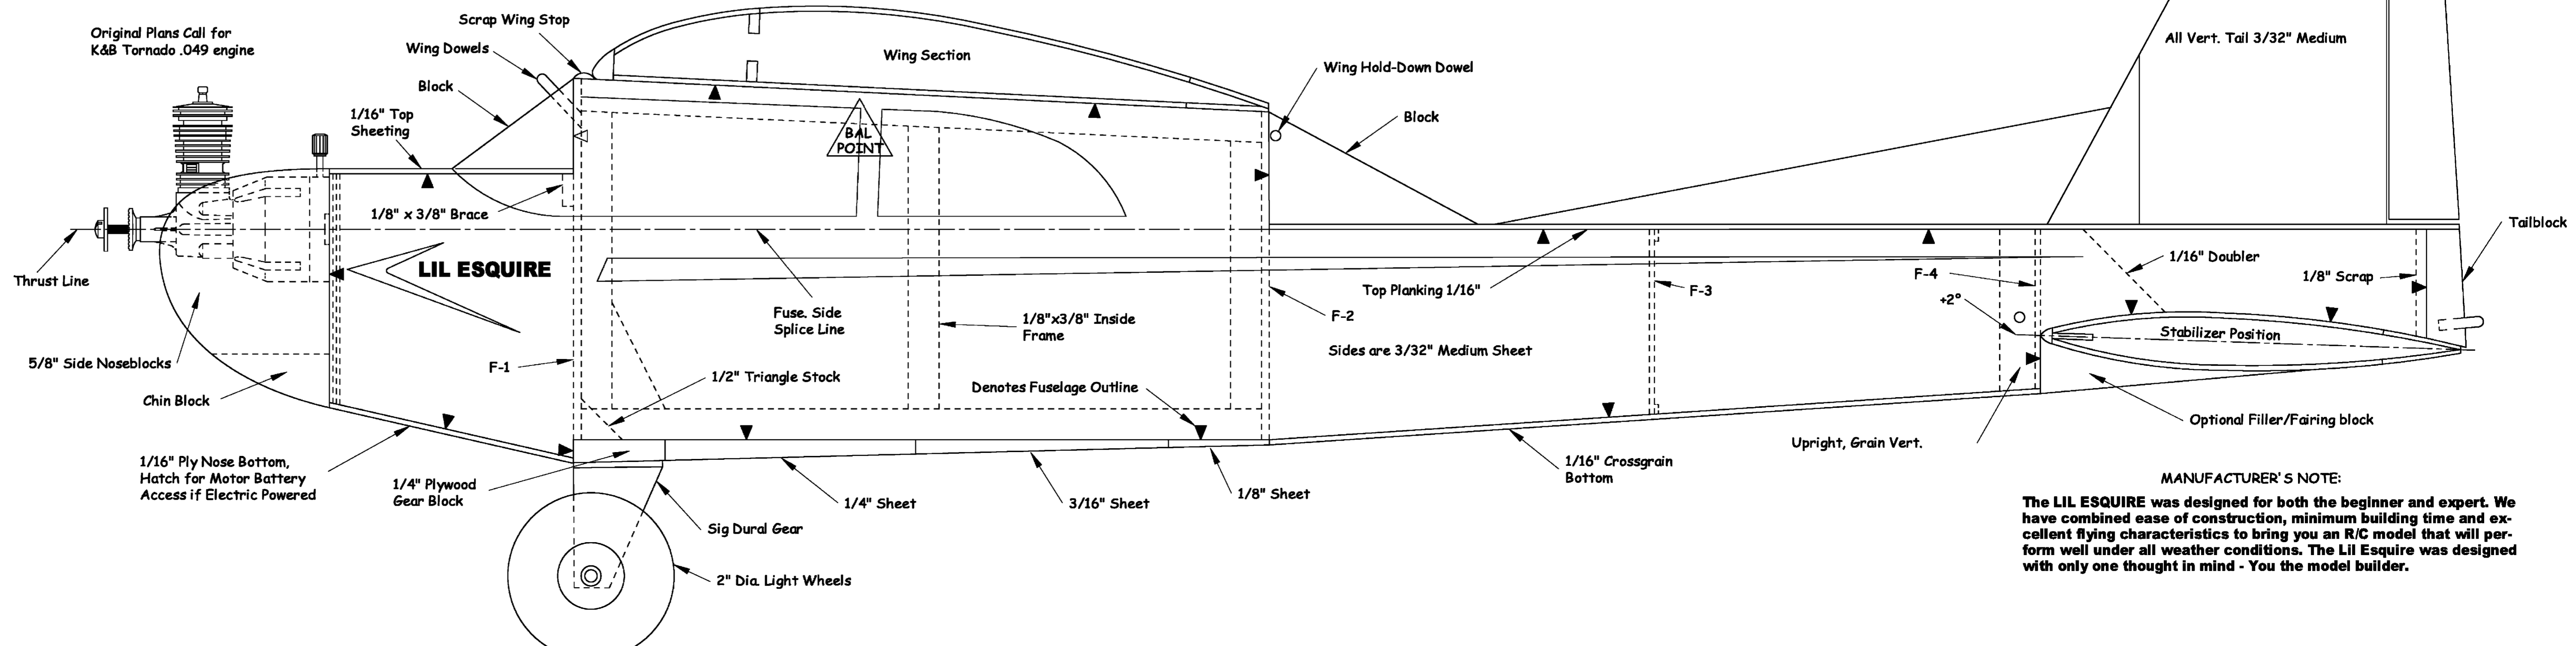

DESIGNED FOR BEGINNERS
LIL ESQUIRE
WING SPAN: 41" LENGTH: 28"
CAD by Dave Fritzke - August 2009
Checked by Gene Rock - August 2009

MANUFACTURER'S NOTE:
The LIL ESQUIRE was designed for both the beginner and expert. We have combined ease of construction, minimum building time and excellent flying characteristics to bring you an R/C model that will perform well under all weather conditions. The Lil Esquire was designed with only one thought in mind - You the model builder.