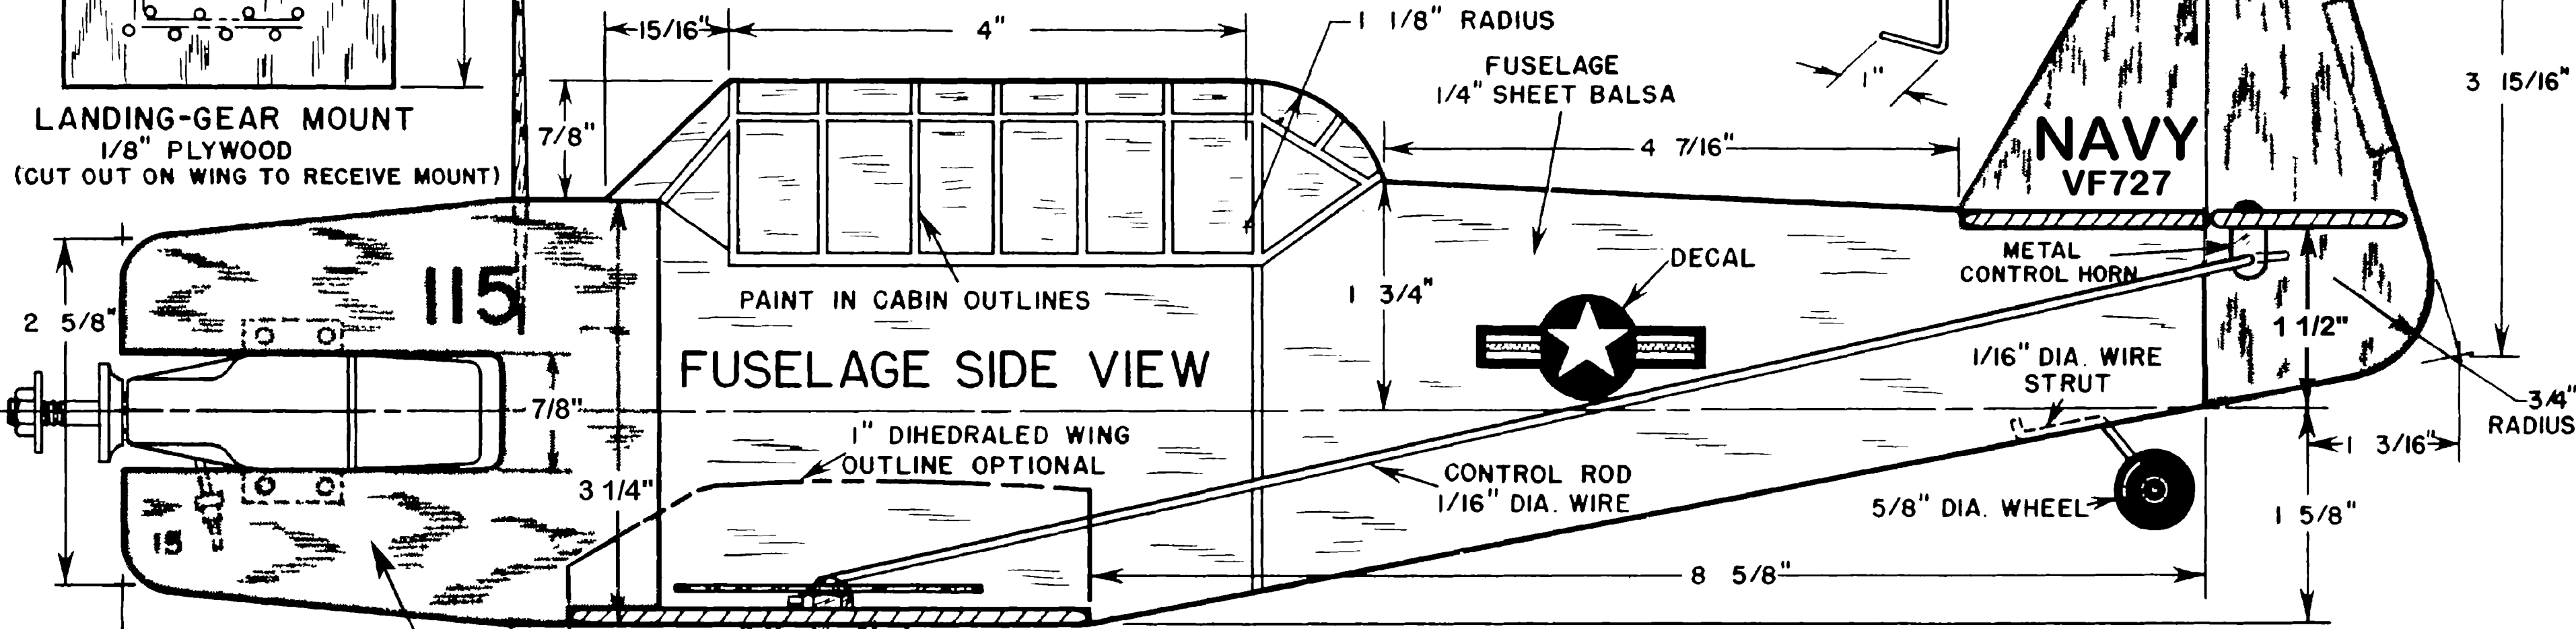

FUSELAGE TOP VIEW

LANDING-GEAR MOUNT
1/8" PLYWOOD
(CUT OUT ON WING TO RECEIVE MOUNT)

FUSELAGE SIDE VIEW

WING PLAN

STAB PLAN

SNJ by Albert E. Christen

P. D. G.