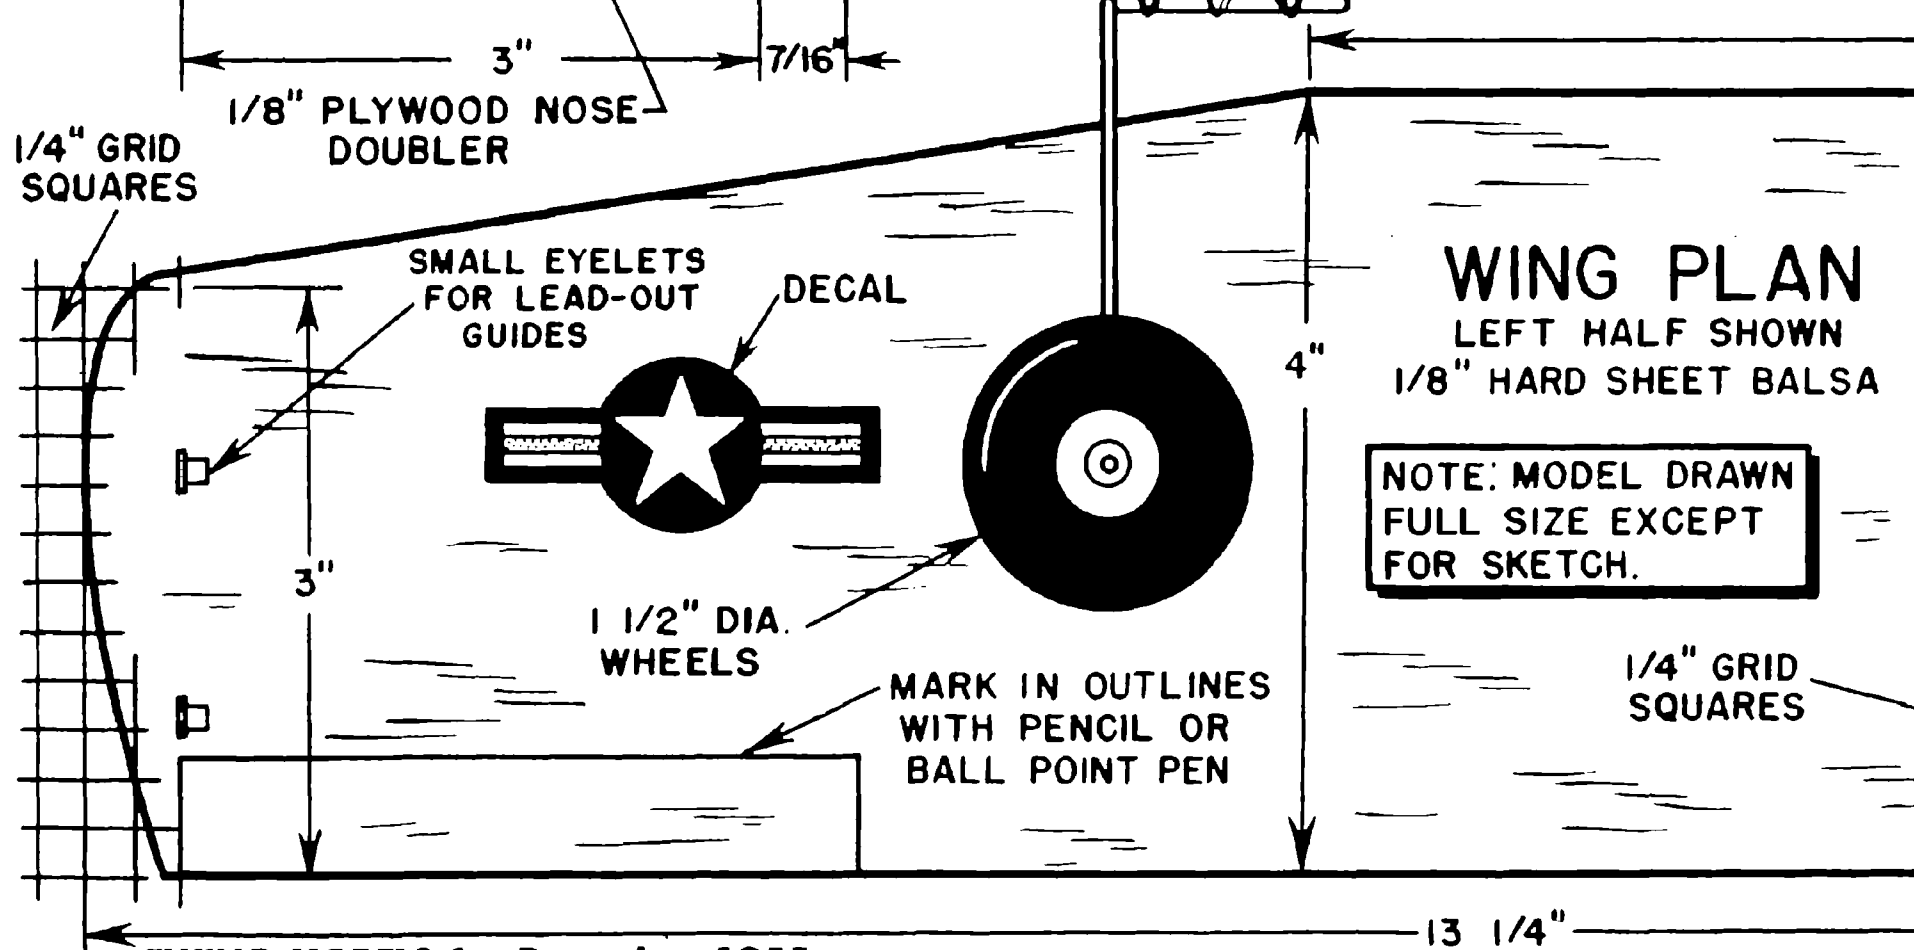

FUSELAGE TOP VIEW

LANDING-GEAR MOUNT
1/8" PLYWOOD
(CUT OUT ON WING TO RECEIVE MOUNT)

FUSELAGE SIDE VIEW

WING PLAN

STAB PLAN

SNJ by Albert E. Christen

P. D. G.