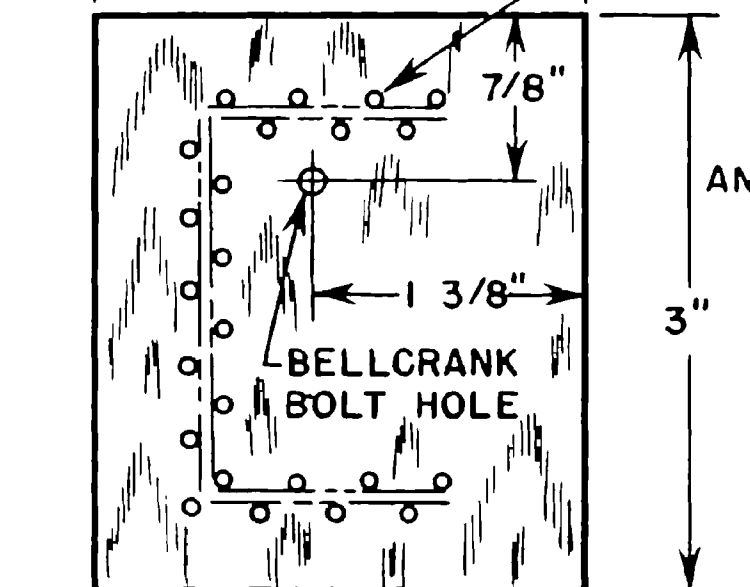

FUSELAGE TOP VIEW

LANDING-GEAR MOUNT
1/8" PLYWOOD
(CUT OUT ON WING TO RECEIVE MOUNT)

FUSELAGE SIDE VIEW

WING PLAN

STAB PLAN

SNJ by Albert E. Christen

P. D. G.