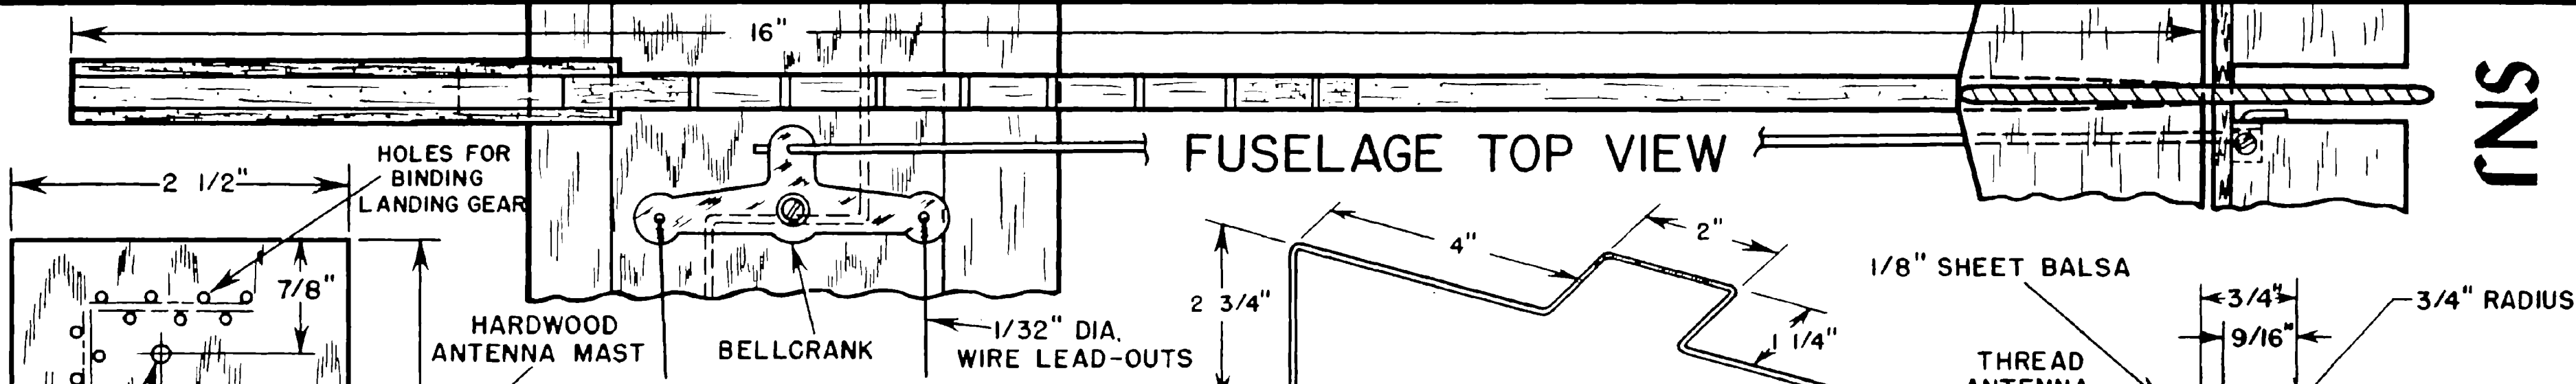

FUSELAGE TOP VIEW

LANDING-GEAR MOUNT
1/8" PLYWOOD
(CUT OUT ON WING TO RECEIVE MOUNT)

FUSELAGE SIDE VIEW

WING PLAN

STAB PLAN

SNJ by Albert E. Christen

P. D. G.