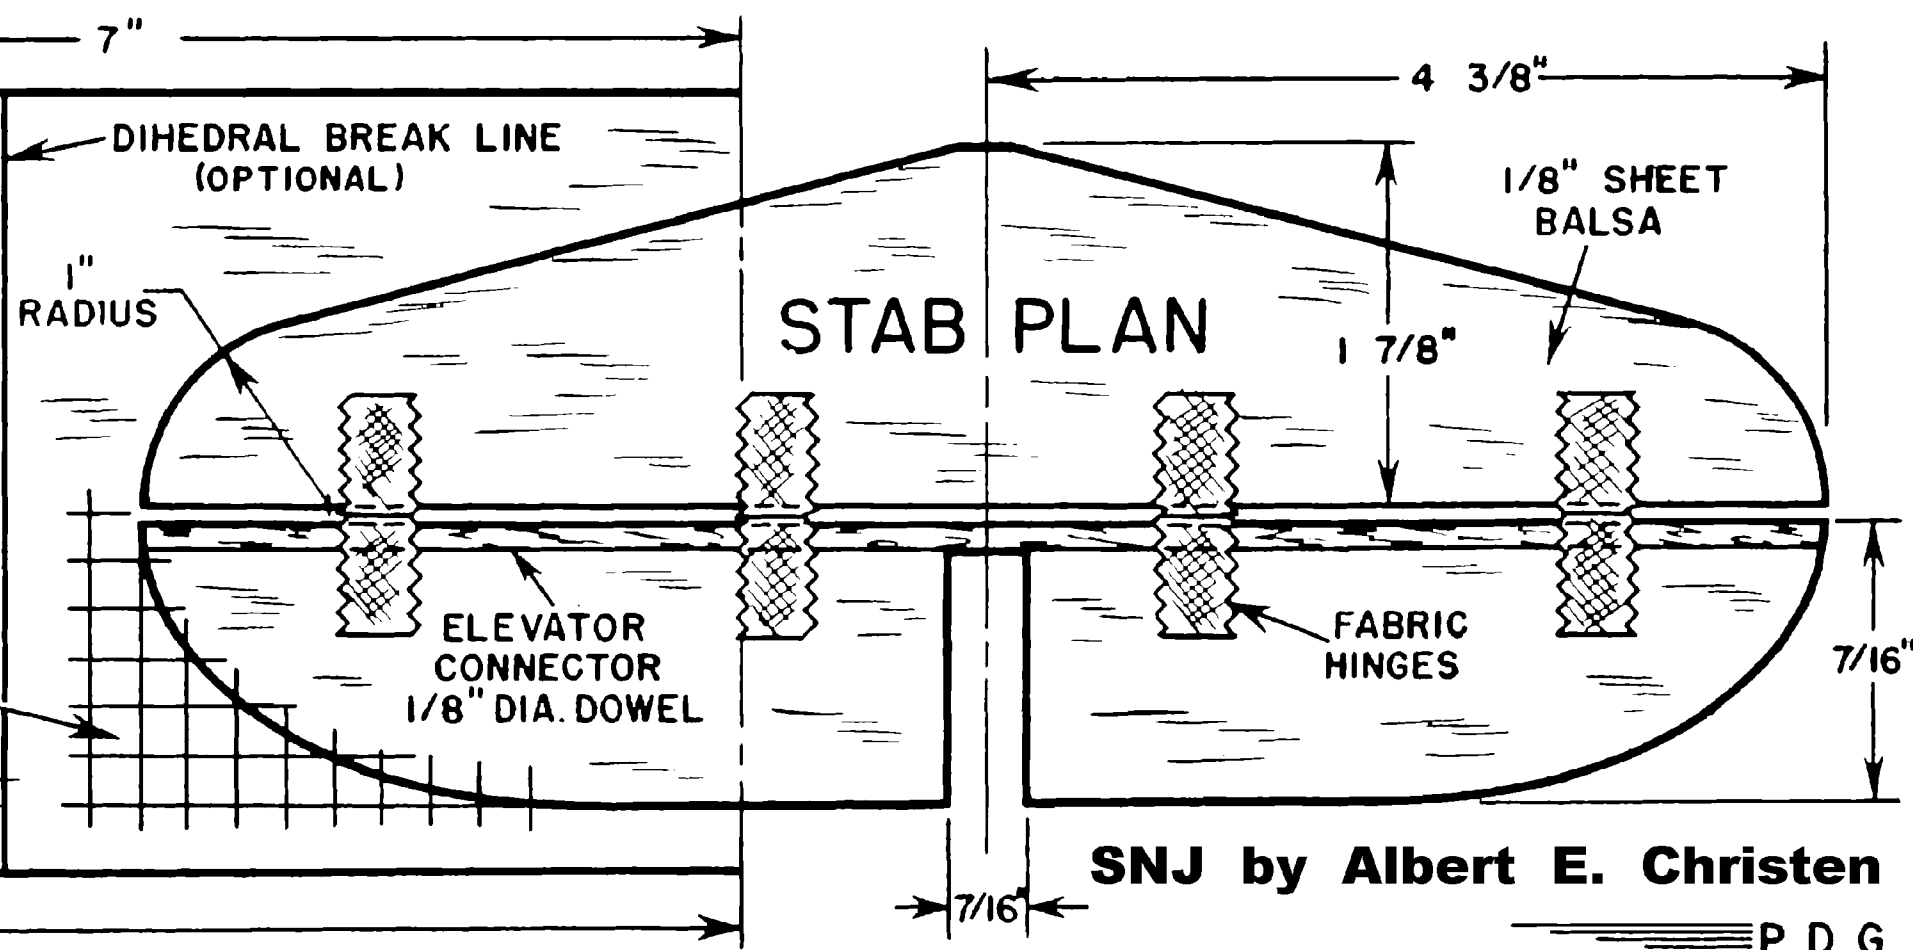

FUSELAGE TOP VIEW

LANDING-GEAR MOUNT
1/8" PLYWOOD
(CUT OUT ON WING TO RECEIVE MOUNT)

FUSELAGE SIDE VIEW

WING PLAN

STAB PLAN

SNJ by Albert E. Christen

P. D. G.