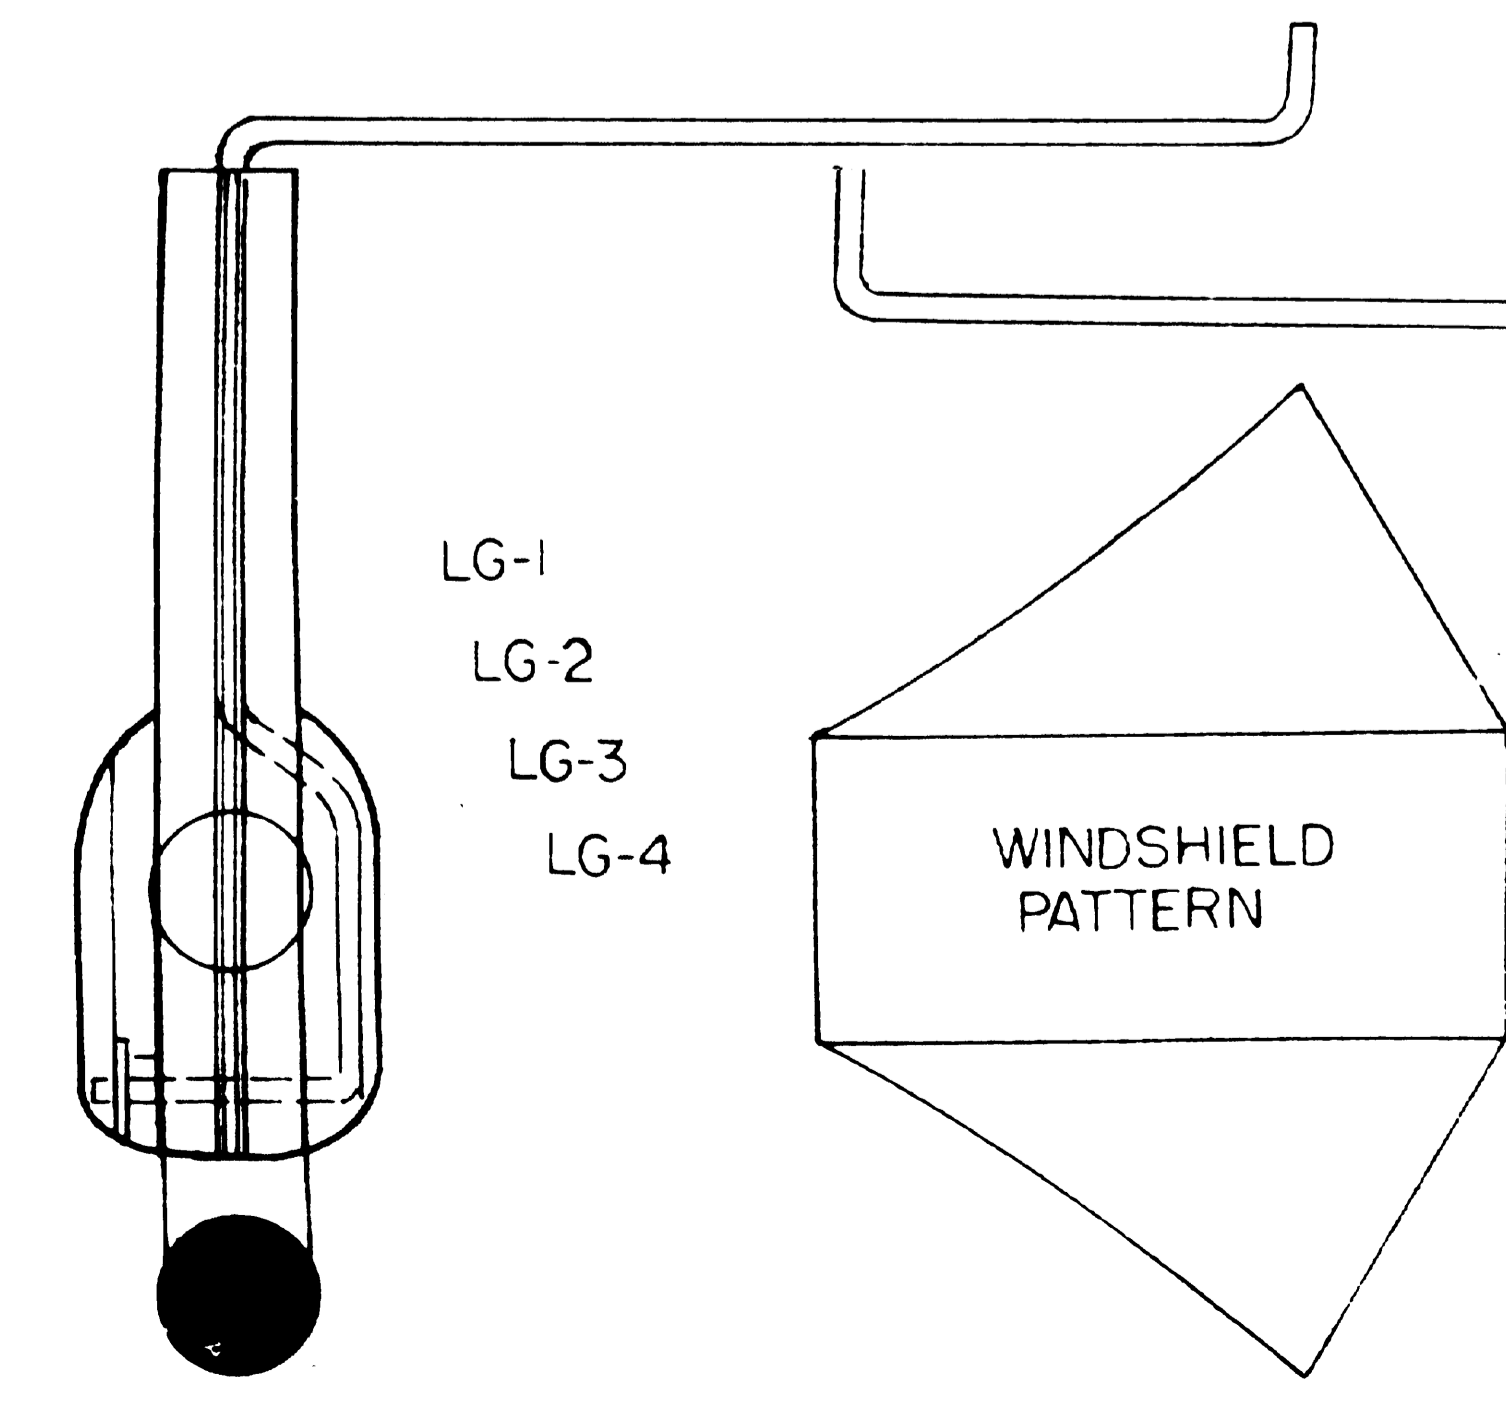

### GEE BEE MODEL D SPORTSTER

BY HENRY A. HAFFKE

SPAN: 56"  
 LENGTH: 38"  
 POWER: 40  
 WEIGHT: 5-1/4" LBS.

MODIFICATIONS OF ALL  
 MODEL D AND E  
 SPORTSTERS SHOWN

MODEL	REGISTRATION	COLOR	PILOT	GEAR TYPE
X	NR 49V	WHITE-BLACK	LOWELL BAYLES	OPEN
D	NR 854Y	TAN-BROWN	HAROLD MOON	FULL
D	NC 855Y	WHITE-RED	GEORGE RAND	SPAT
D	NC 11043	WHITE-BLUE	Z GRANVILLE	FULL
E	NC 46V	WHITE-GREEN	WILLIAM SLOAN	FULL
E	NC 656Y	WHITE-RED	WILLIAM SLOAN	SPAT
E	NC 11044	WHITE-?	SKIP TIBERT	FULL
E	NC 72V		WILLIAM SLOAN	SPAT
E	NC 856Y		AL NOLL	FULL
F	NC 11041		SKIP TIBERT	FULL