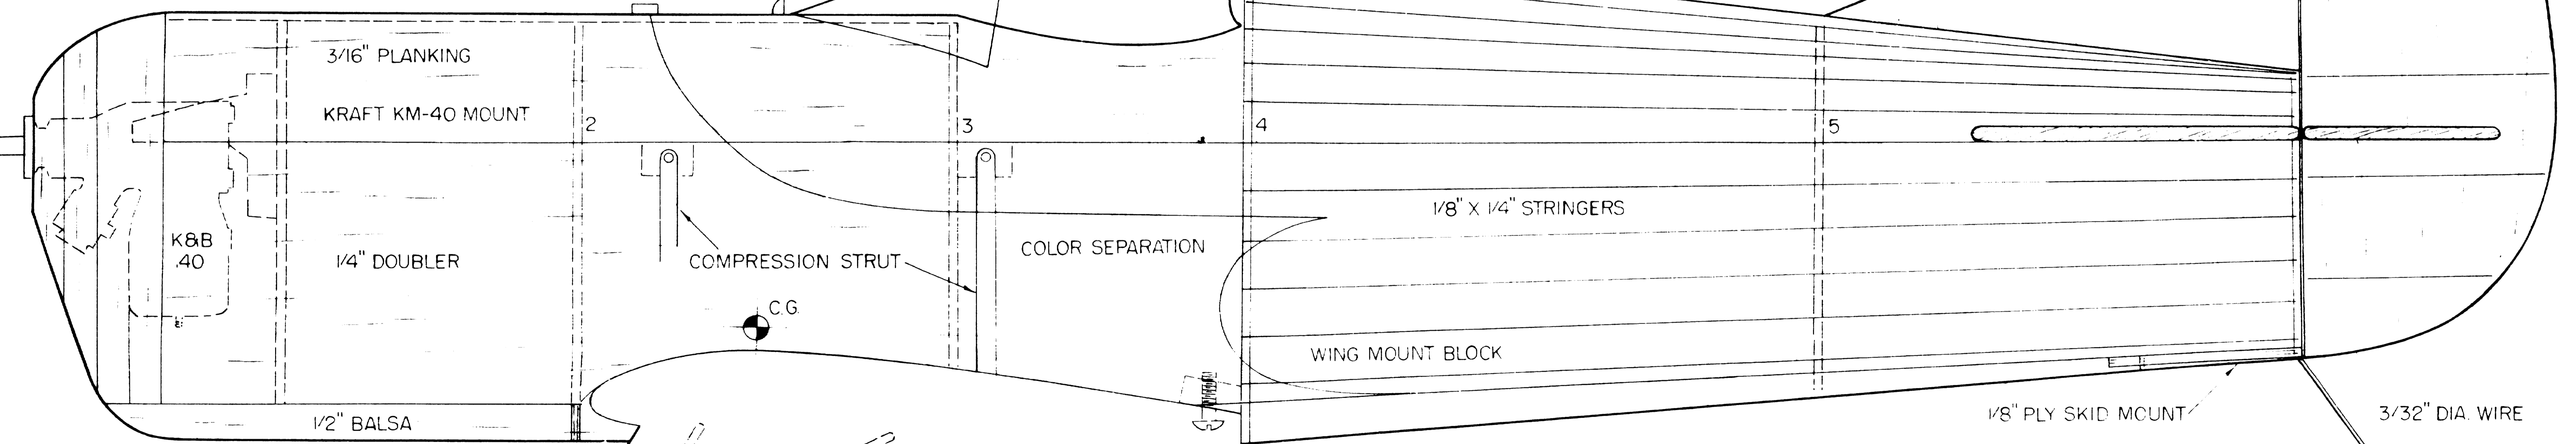

### GEE BEE MODEL D SPORTSTER

BY HENRY A. HAFFKE

SPAN: 56"  
 LENGTH: 38"  
 POWER: 40  
 WEIGHT: 5-1/4" LBS.

MODIFICATIONS OF ALL  
 MODEL D AND E  
 SPORTSTERS SHOWN

MODEL	REGISTRATION	COLOR	PILOT	GEAR TYPE
X	NR 49V	WHITE-BLACK	LOWELL BAYLES	OPEN
D	NR 854Y	TAN-BROWN	HAROLD MOON	FULL
D	NC 855Y	WHITE-RED	GEORGE RAND	SPAT
D	NC 11043	WHITE-BLUE	Z GRANVILLE	FULL
E	NC 46V	WHITE-GREEN	WILLIAM SLOAN	FULL
E	NC 656Y	WHITE-RED	WILLIAM SLOAN	SPAT
E	NC 11044	WHITE-?	SKIP TIBERT	FULL
E	NC 72V		WILLIAM SLOAN	SPAT
E	NC 856Y		AL NOLL	FULL
F	NC 11041		SKIP TIBERT	FULL