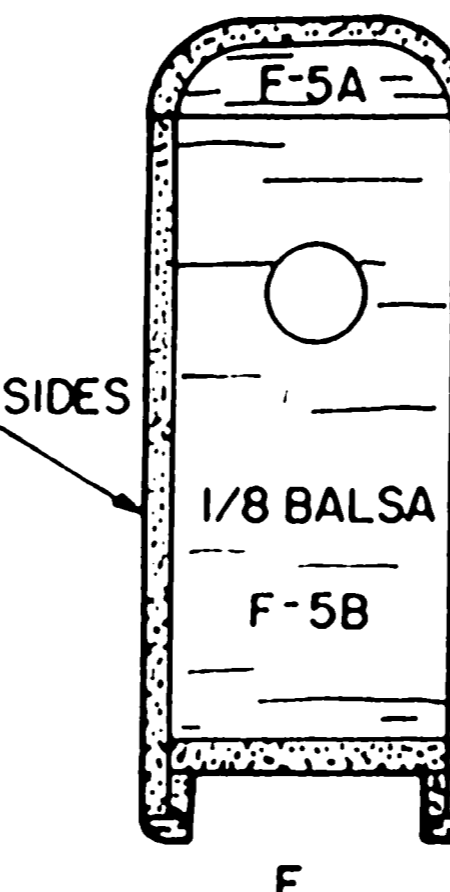

1/8 PLY NOSE RING

FUSELAGE DOUBLERS ARE 1/8 MEDIUM Balsa. FRONT FUSELAGE & DOUBLERS ARE BRACED & GLUED WITH HOBBYPOXY FORMULA 2 EPOXY. ▲ INDICATES OUTLINE OF DOUBLERS

FOAM CORE WING MAY BE SUBSTITUTED FOR BUILT UP WING CORES & FULLY SHEETED FOAM WINGS AVAILABLE FROM AERO PRODUCTS, 1880 SCENIC HWY, SNELLVILLE, GA 30278

FLYING MODELS ALL RIGHTS RESERVED

ARCTURUS

DESIGNED & DRAWN BY ALLEN BRICKHAUS
TRACED & INKED BY BOB HUNT