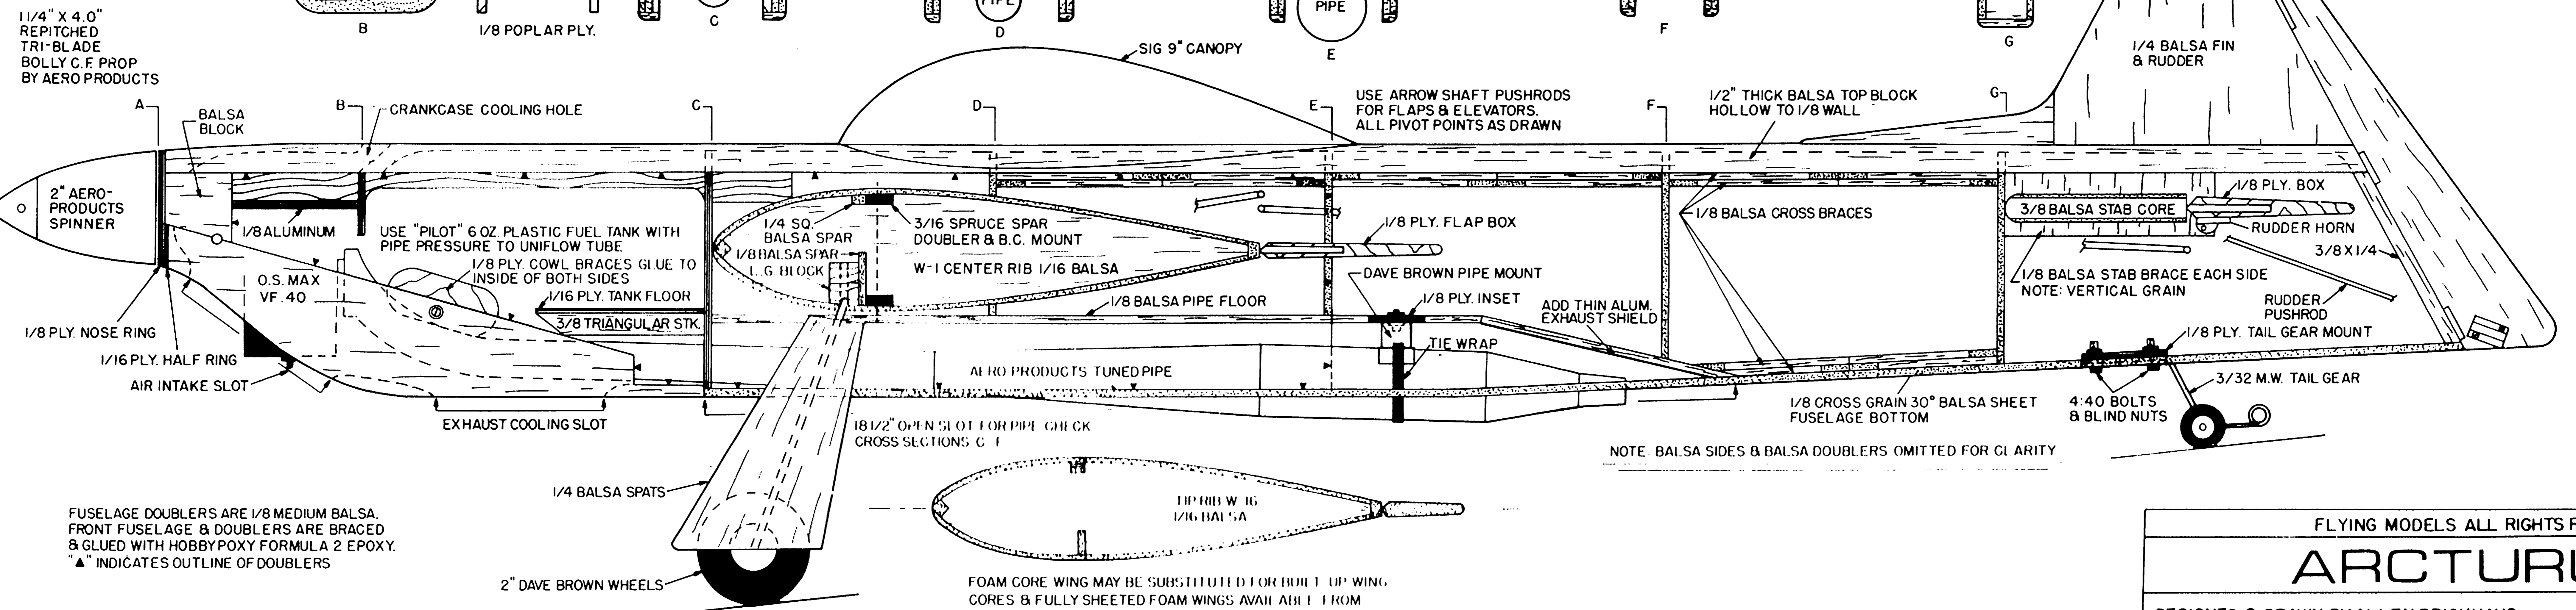

1/8 PLY NOSE RING

FUSELAGE DOUBLERS ARE 1/8 MEDIUM Balsa. FRONT FUSELAGE & DOUBLERS ARE BRACED & GLUED WITH HOBBYPOXY FORMULA 2 EPOXY. ▲ INDICATES OUTLINE OF DOUBLERS

FOAM CORE WING MAY BE SUBSTITUTED FOR BUILT UP WING CORES & FULLY SHEETED FOAM WINGS AVAILABLE FROM AERO PRODUCTS, 1880 SCENIC HWY, SNELLVILLE, GA 30278

FLYING MODELS ALL RIGHTS RESERVED

ARCTURUS

DESIGNED & DRAWN BY ALLEN BRICKHAUS
TRACED & INKED BY BOB HUNT