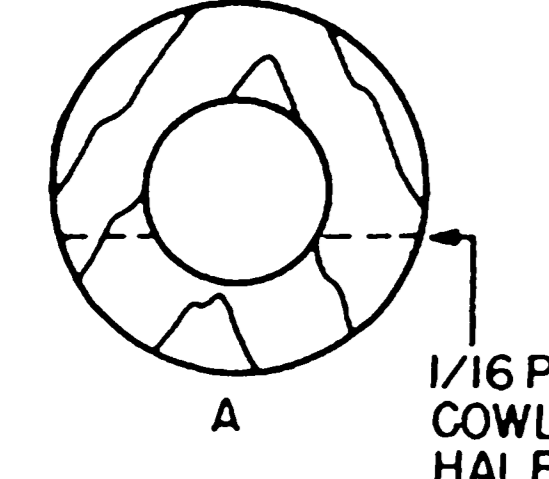

1/8 PLY NOSE RING

FUSELAGE DOUBLERS ARE 1/8 MEDIUM Balsa. FRONT FUSELAGE & DOUBLERS ARE BRACED & GLUED WITH HOBBYPOXY FORMULA 2 EPOXY. ▲ INDICATES OUTLINE OF DOUBLERS

FOAM CORE WING MAY BE SUBSTITUTED FOR BUILT UP WING CORES & FULLY SHEETED FOAM WINGS AVAILABLE FROM AERO PRODUCTS, 1880 SCENIC HWY, SNELLVILLE, GA 30278