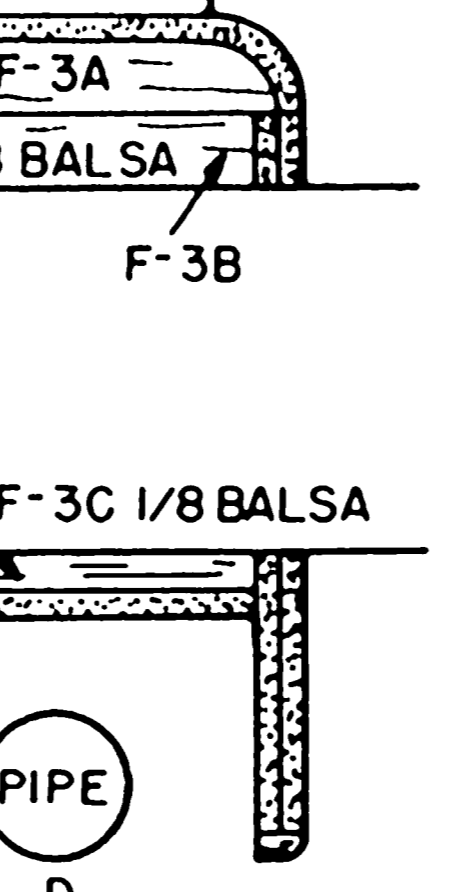

1/8 PLY NOSE RING

FUSELAGE DOUBLERS ARE 1/8 MEDIUM Balsa. FRONT FUSELAGE & DOUBLERS ARE BRACED & GLUED WITH HOBBYPOXY FORMULA 2 EPOXY. ▲ INDICATES OUTLINE OF DOUBLERS

FOAM CORE WING MAY BE SUBSTITUTED FOR BUILT UP WING CORES & FULLY SHEETED FOAM WINGS AVAILABLE FROM AERO PRODUCTS, 1880 SCENIC HWY, SNELLVILLE, GA 30278