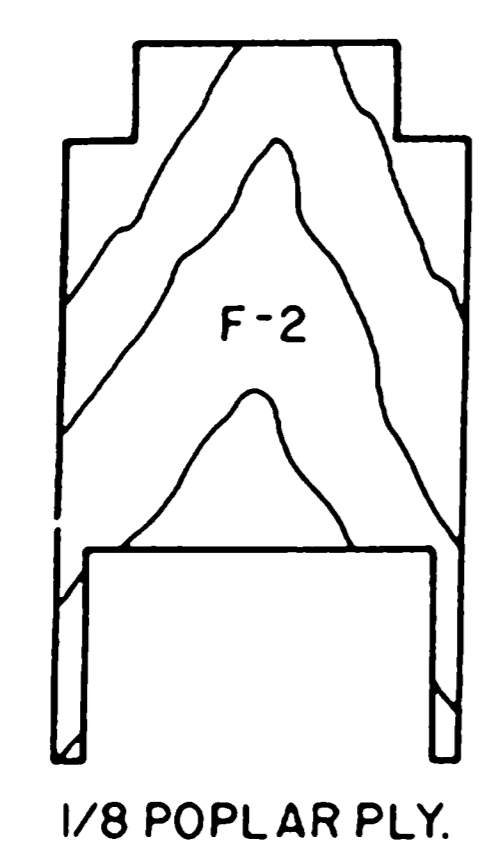

1/8 PLY NOSE RING

FUSELAGE DOUBLERS ARE 1/8 MEDIUM Balsa. FRONT FUSELAGE & DOUBLERS ARE BRACED & GLUED WITH HOBBYPOXY FORMULA 2 EPOXY. ▲ INDICATES OUTLINE OF DOUBLERS

FOAM CORE WING MAY BE SUBSTITUTED FOR BUILT UP WING CORES & FULLY SHEETED FOAM WINGS AVAILABLE FROM AERO PRODUCTS, 1880 SCENIC HWY, SNELLVILLE, GA 30278