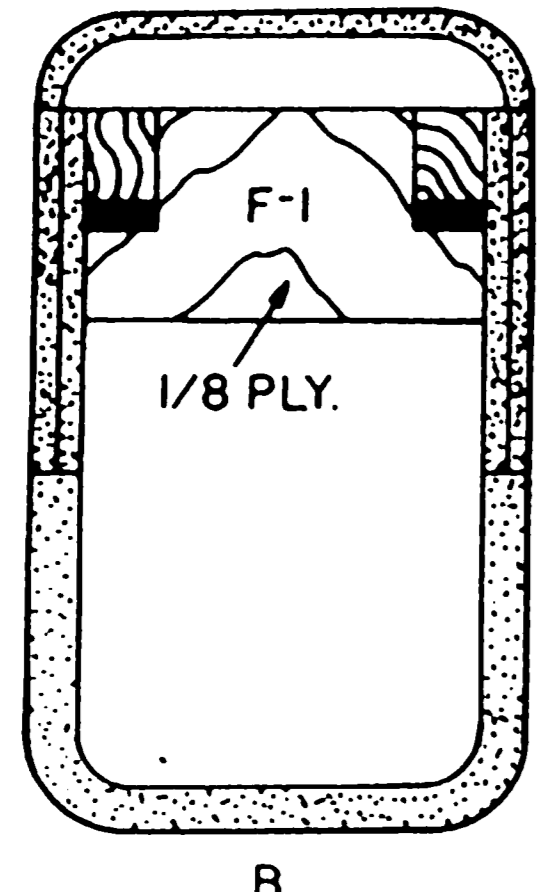

1/8 PLY NOSE RING

FUSELAGE DOUBLERS ARE 1/8 MEDIUM Balsa. FRONT FUSELAGE & DOUBLERS ARE BRACED & GLUED WITH HOBBYPOXY FORMULA 2 EPOXY. ▲ INDICATES OUTLINE OF DOUBLERS

FOAM CORE WING MAY BE SUBSTITUTED FOR BUILT UP WING CORES & FULLY SHEETED FOAM WINGS AVAILABLE FROM AERO PRODUCTS, 1880 SCENIC HWY, SNELLVILLE, GA 30278