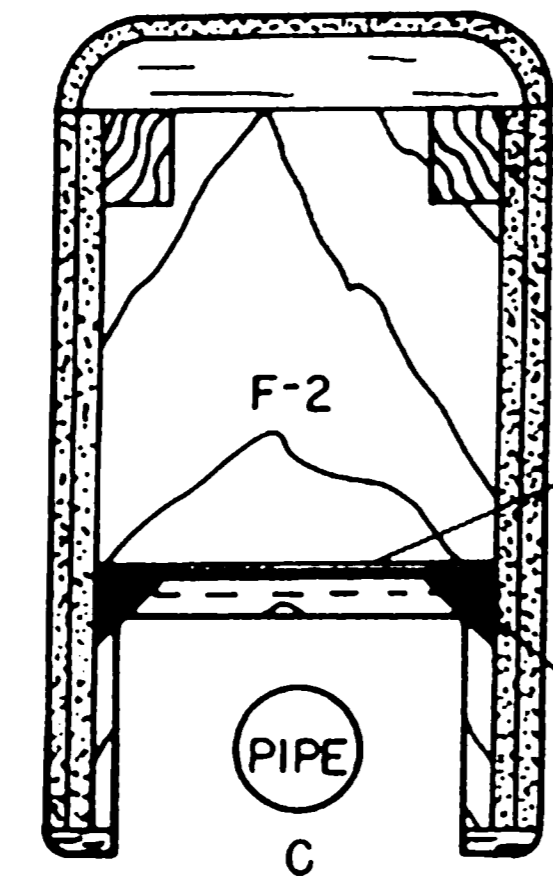

1/8 PLY NOSE RING

FUSELAGE DOUBLERS ARE 1/8 MEDIUM Balsa. FRONT FUSELAGE & DOUBLERS ARE BRACED & GLUED WITH HOBBYPOXY FORMULA 2 EPOXY. ▲ INDICATES OUTLINE OF DOUBLERS

FOAM CORE WING MAY BE SUBSTITUTED FOR BUILT UP WING CORES & FULLY SHEETED FOAM WINGS AVAILABLE FROM AERO PRODUCTS, 1880 SCENIC HWY, SNELLVILLE, GA 30278