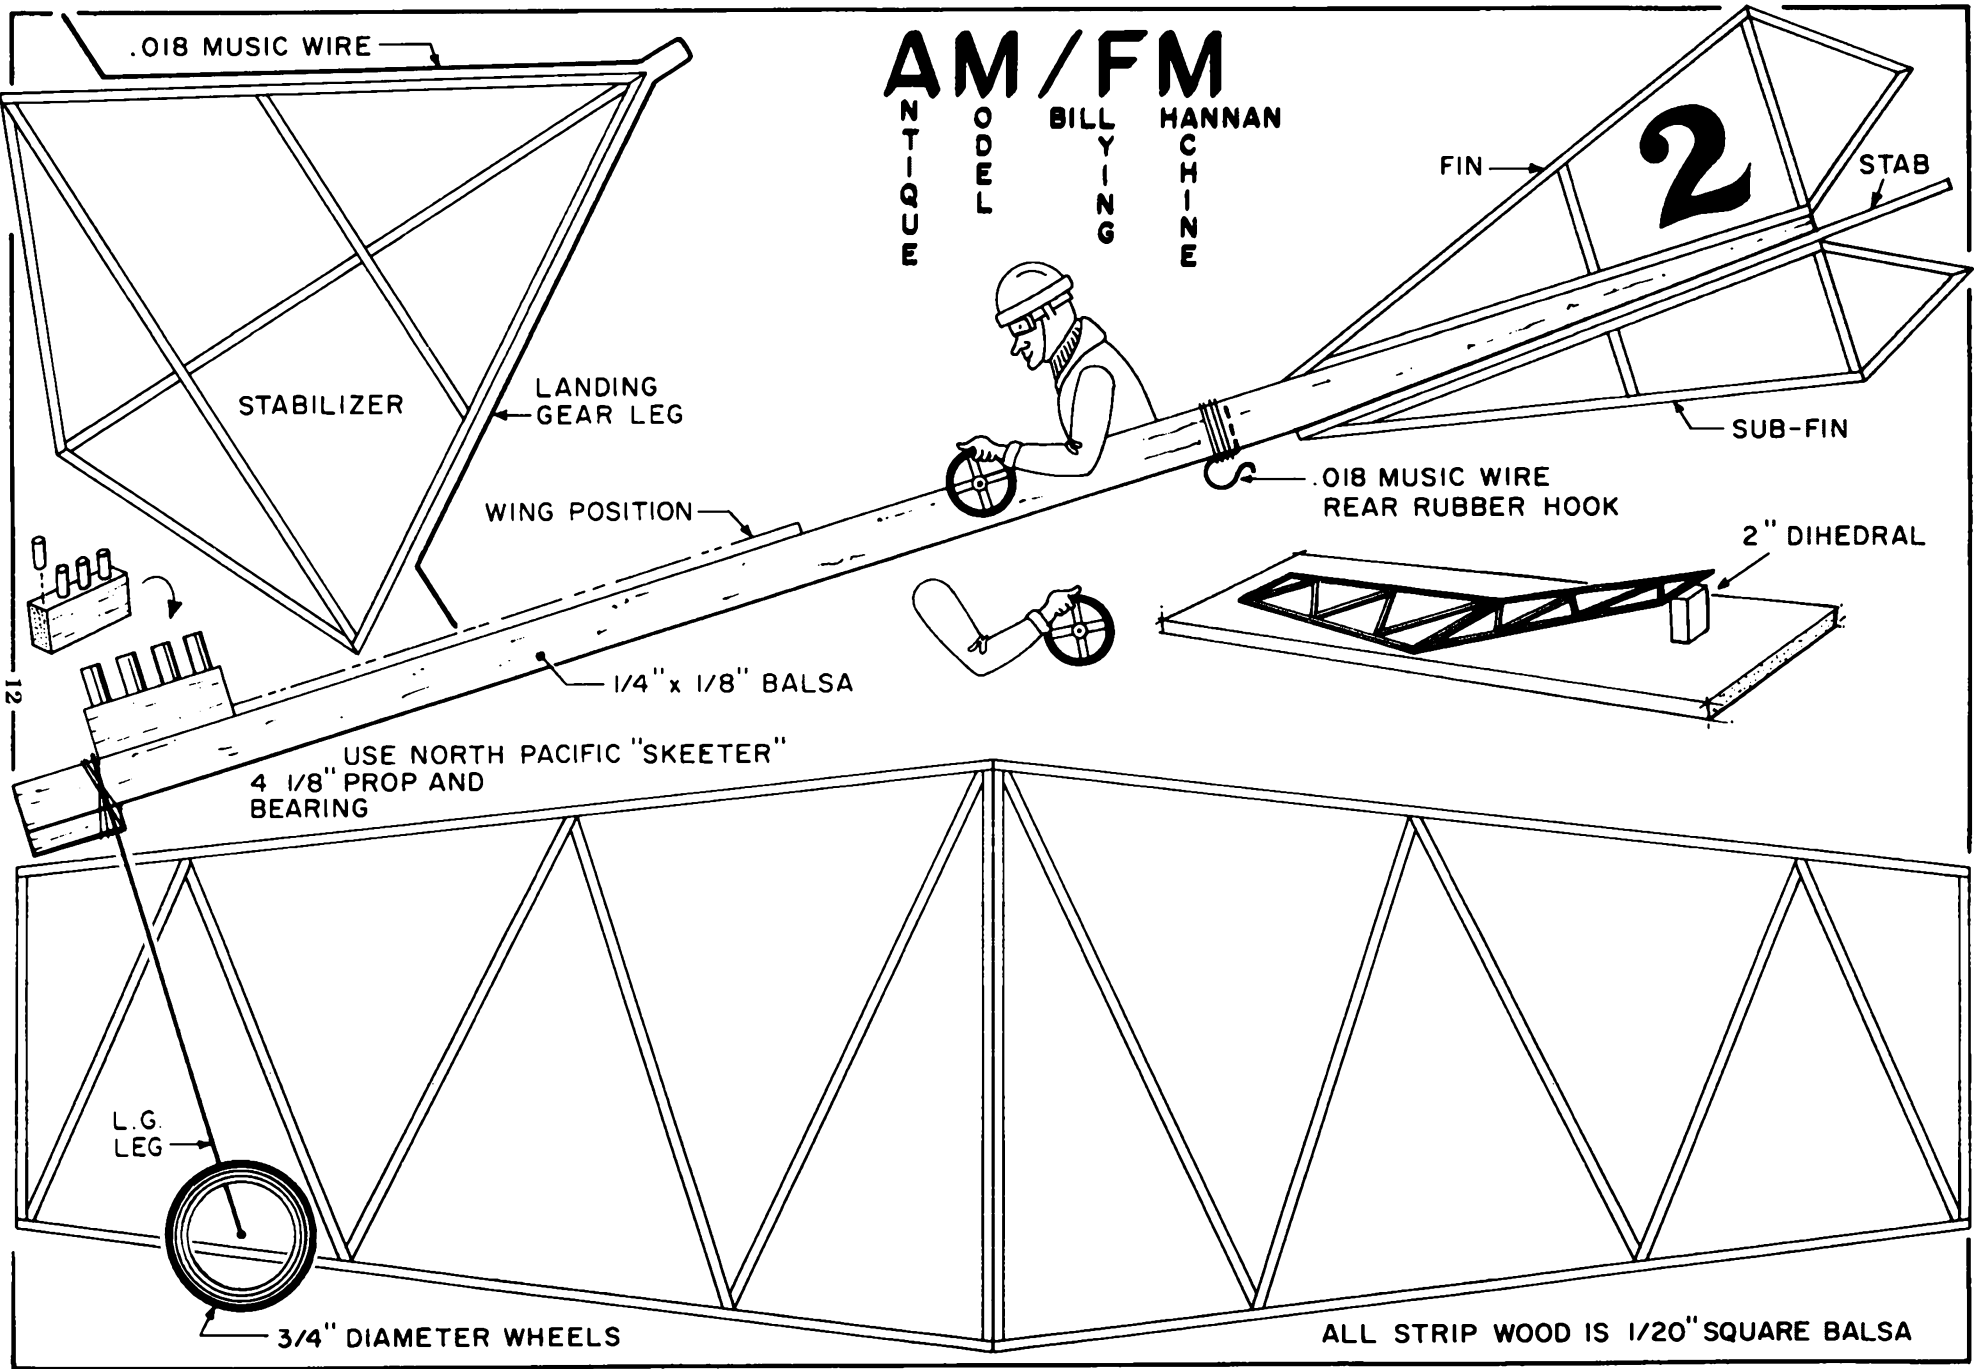

AM/FM

MCDONNELL
LUDLOW
BILLY
GIZZY
HANNAN
CHIZZY

.018 MUSIC WIRE

STABILIZER

LANDING GEAR LEG

WING POSITION

1/4" x 1/8" Balsa

USE NORTH PACIFIC "SKEETER"
4 1/8" PROP AND BEARING

L.G. LEG

3/4" DIAMETER WHEELS

ALL STRIP WOOD IS 1/20" SQUARE Balsa

FIN

2

STAB

SUB-FIN

.018 MUSIC WIRE
REAR RUBBER HOOK

2" DIHEDRAL