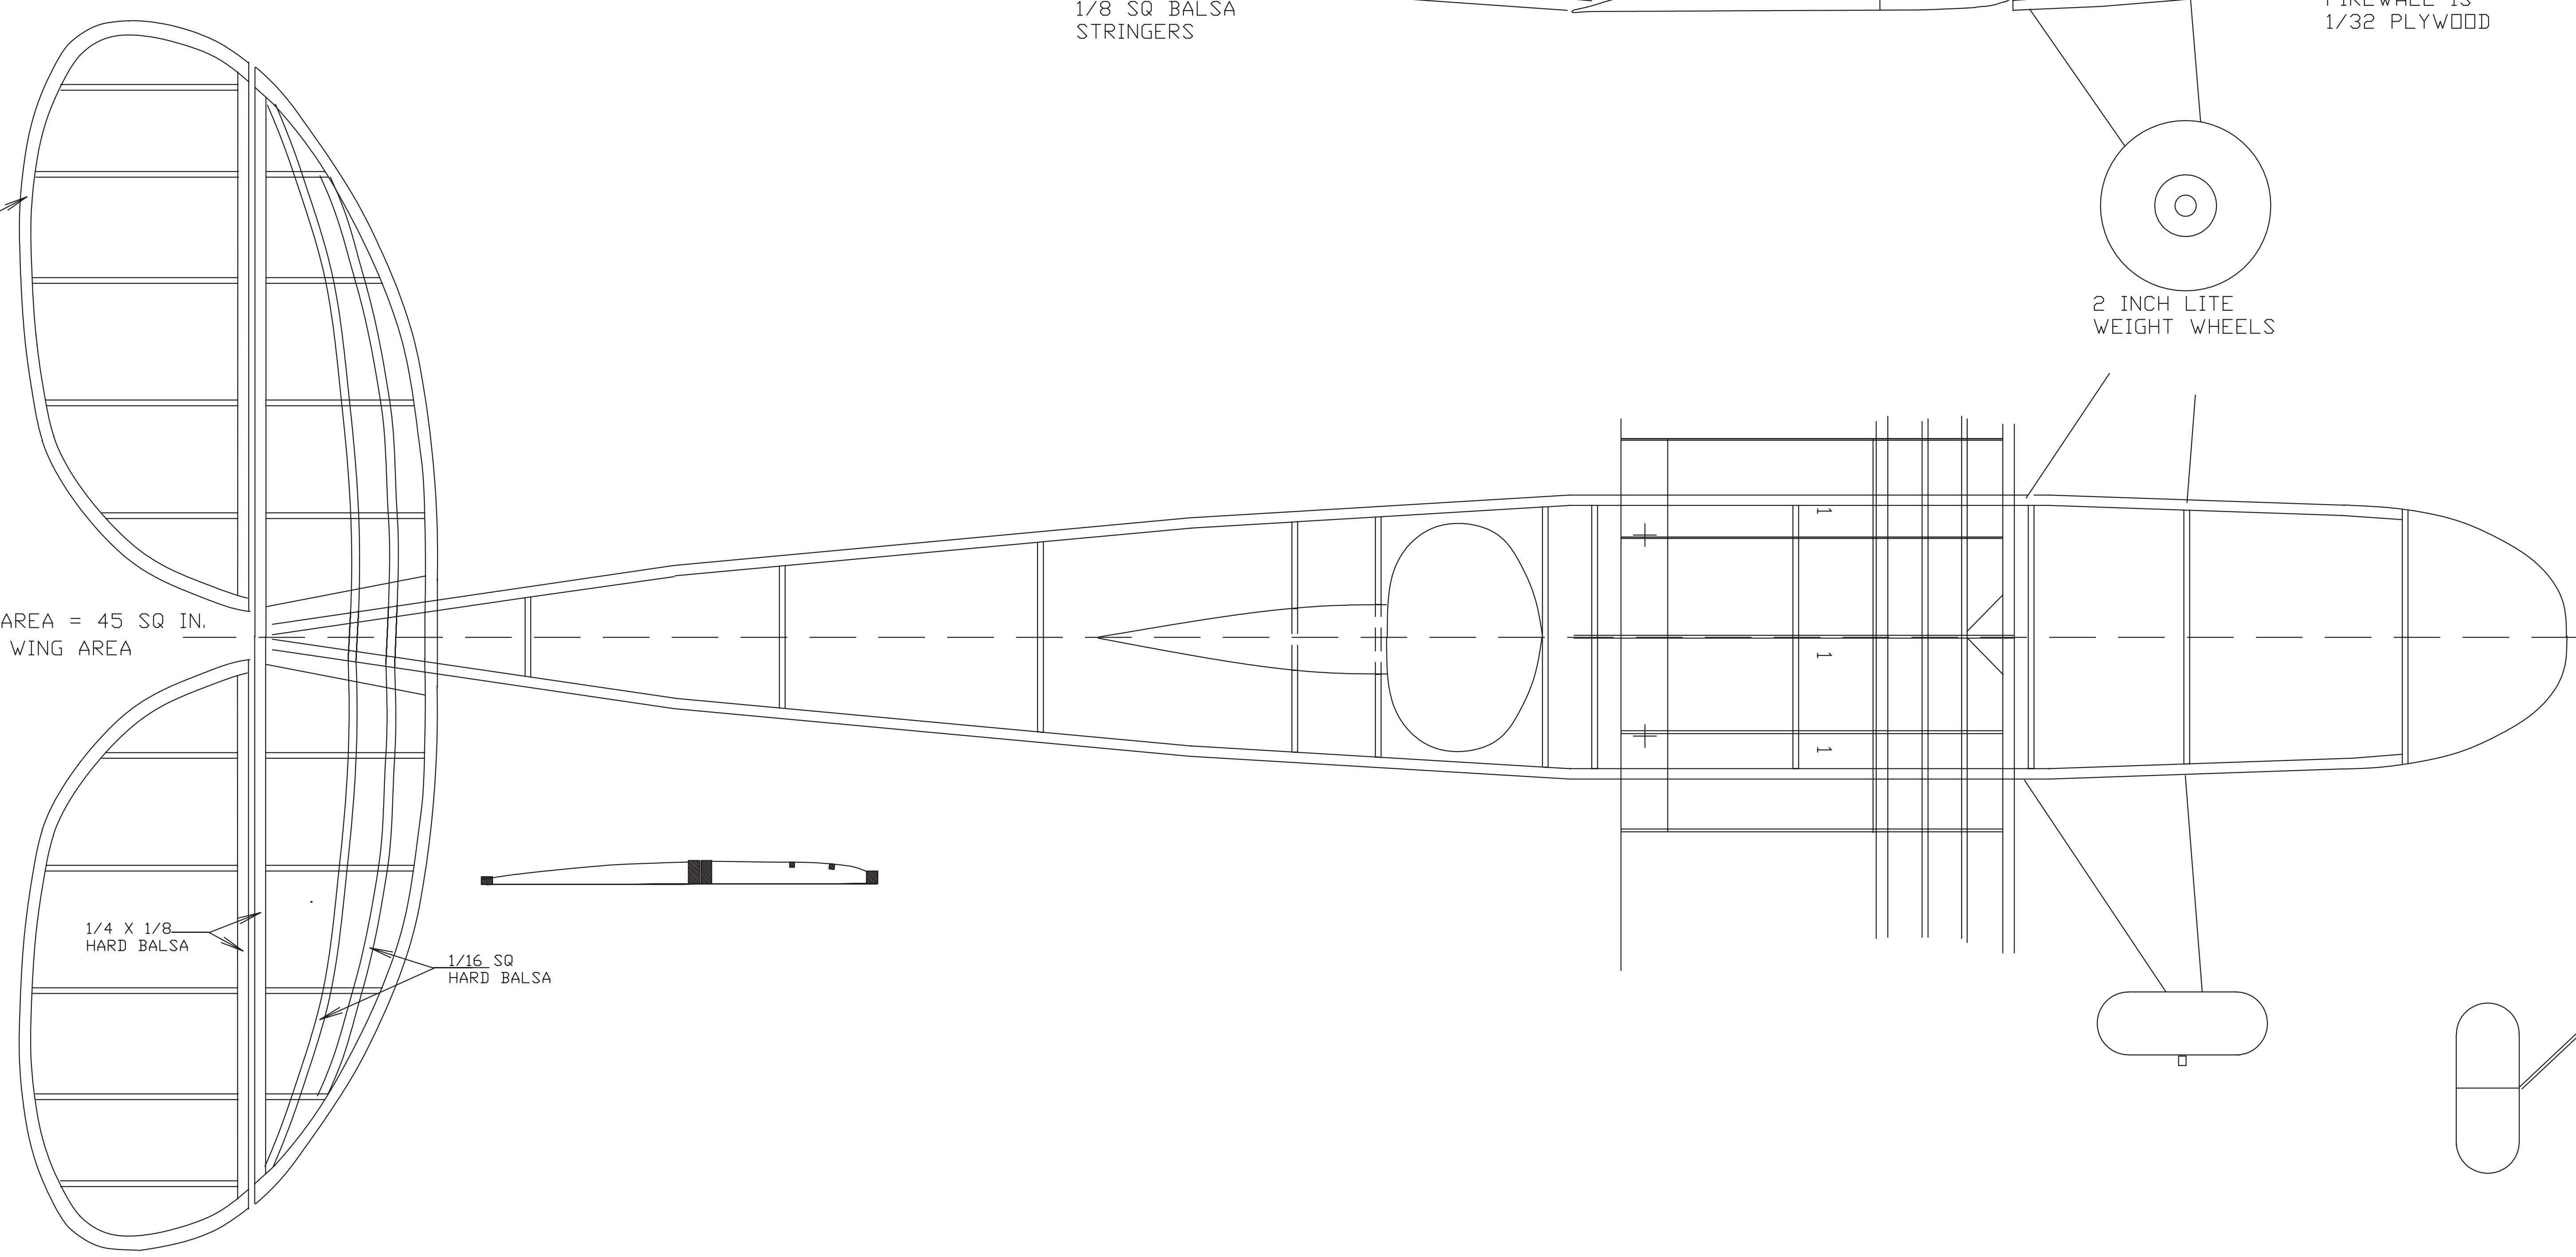

TOTAL WING AREA = 305 SQ IN.

ALL RIBS ARE 1/32 MEDIUM Balsa

LAMINATE FROM MEDIUM 1/32 Balsa USE WHITE GLUE

ALL BULKHEADS ARE 1/32 HARD Balsa SHEET

LAMINATE FROM MEDIUM 1/32 Balsa USE WHITE GLUE

HOR. STAB AREA = 45 SQ IN.  
15% OF WING AREA