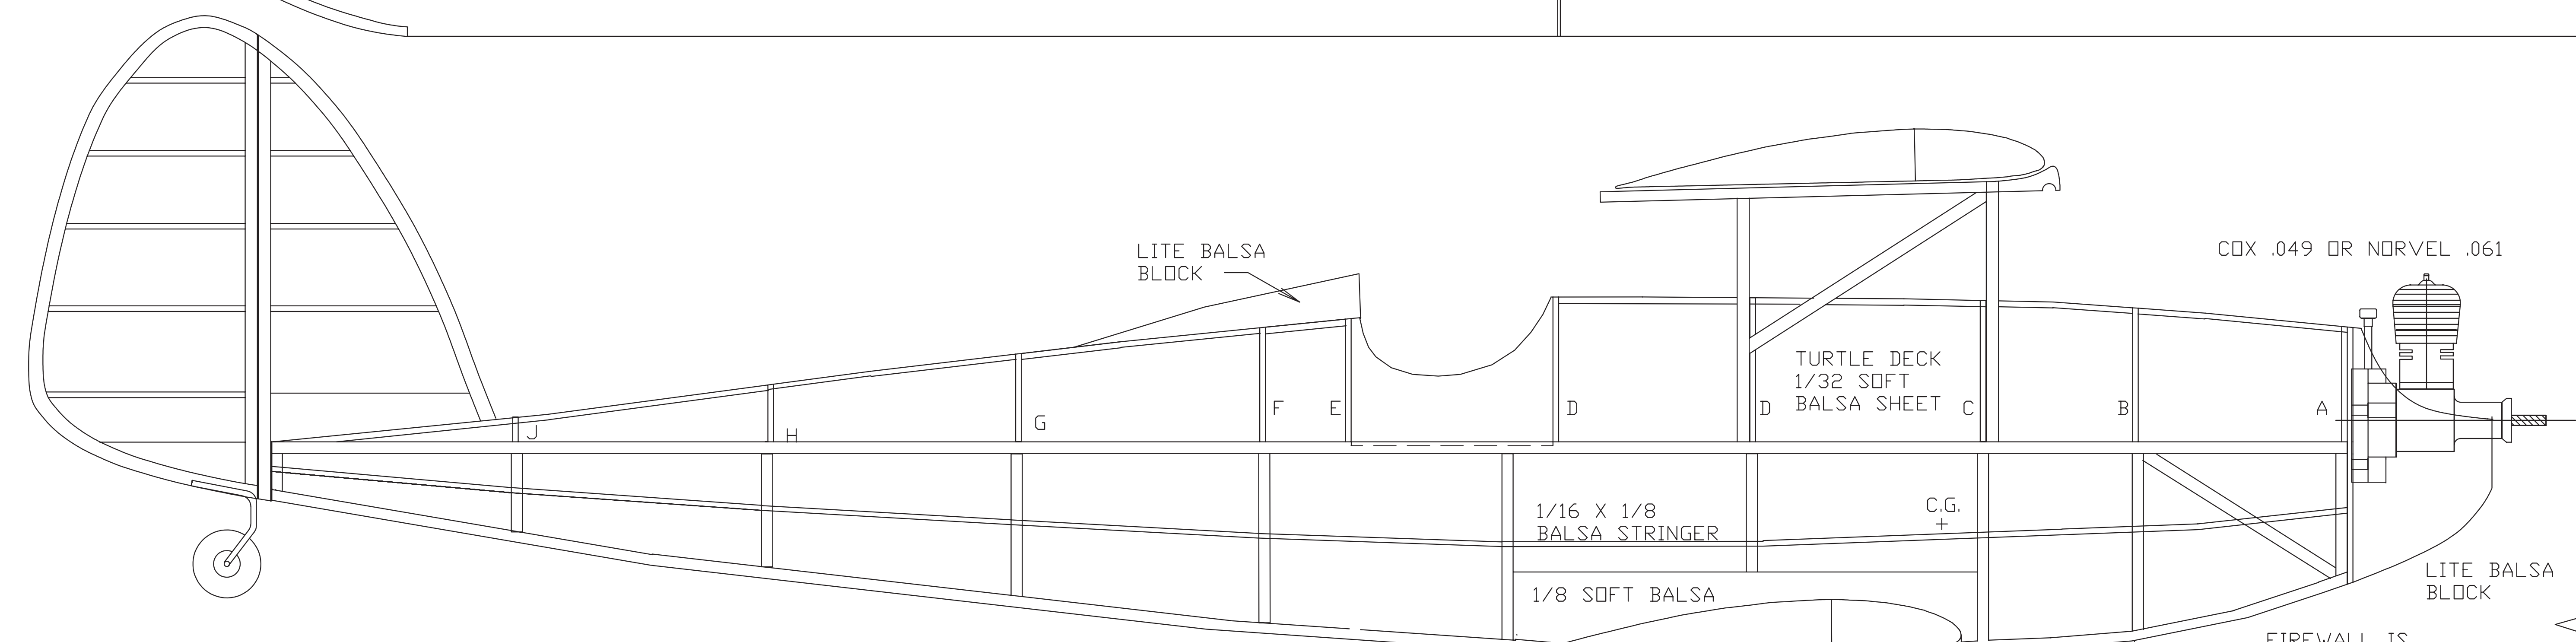

TOTAL WING AREA = 305 SQ IN.

ALL RIBS ARE 1/32 MEDIUM Balsa

LAMINATE FROM MEDIUM 1/32 Balsa USE WHITE GLUE

ALL BULKHEADS ARE 1/32 HARD Balsa SHEET

LAMINATE FROM MEDIUM 1/32 Balsa USE WHITE GLUE

HOR. STAB AREA = 45 SQ IN.  
15% OF WING AREA