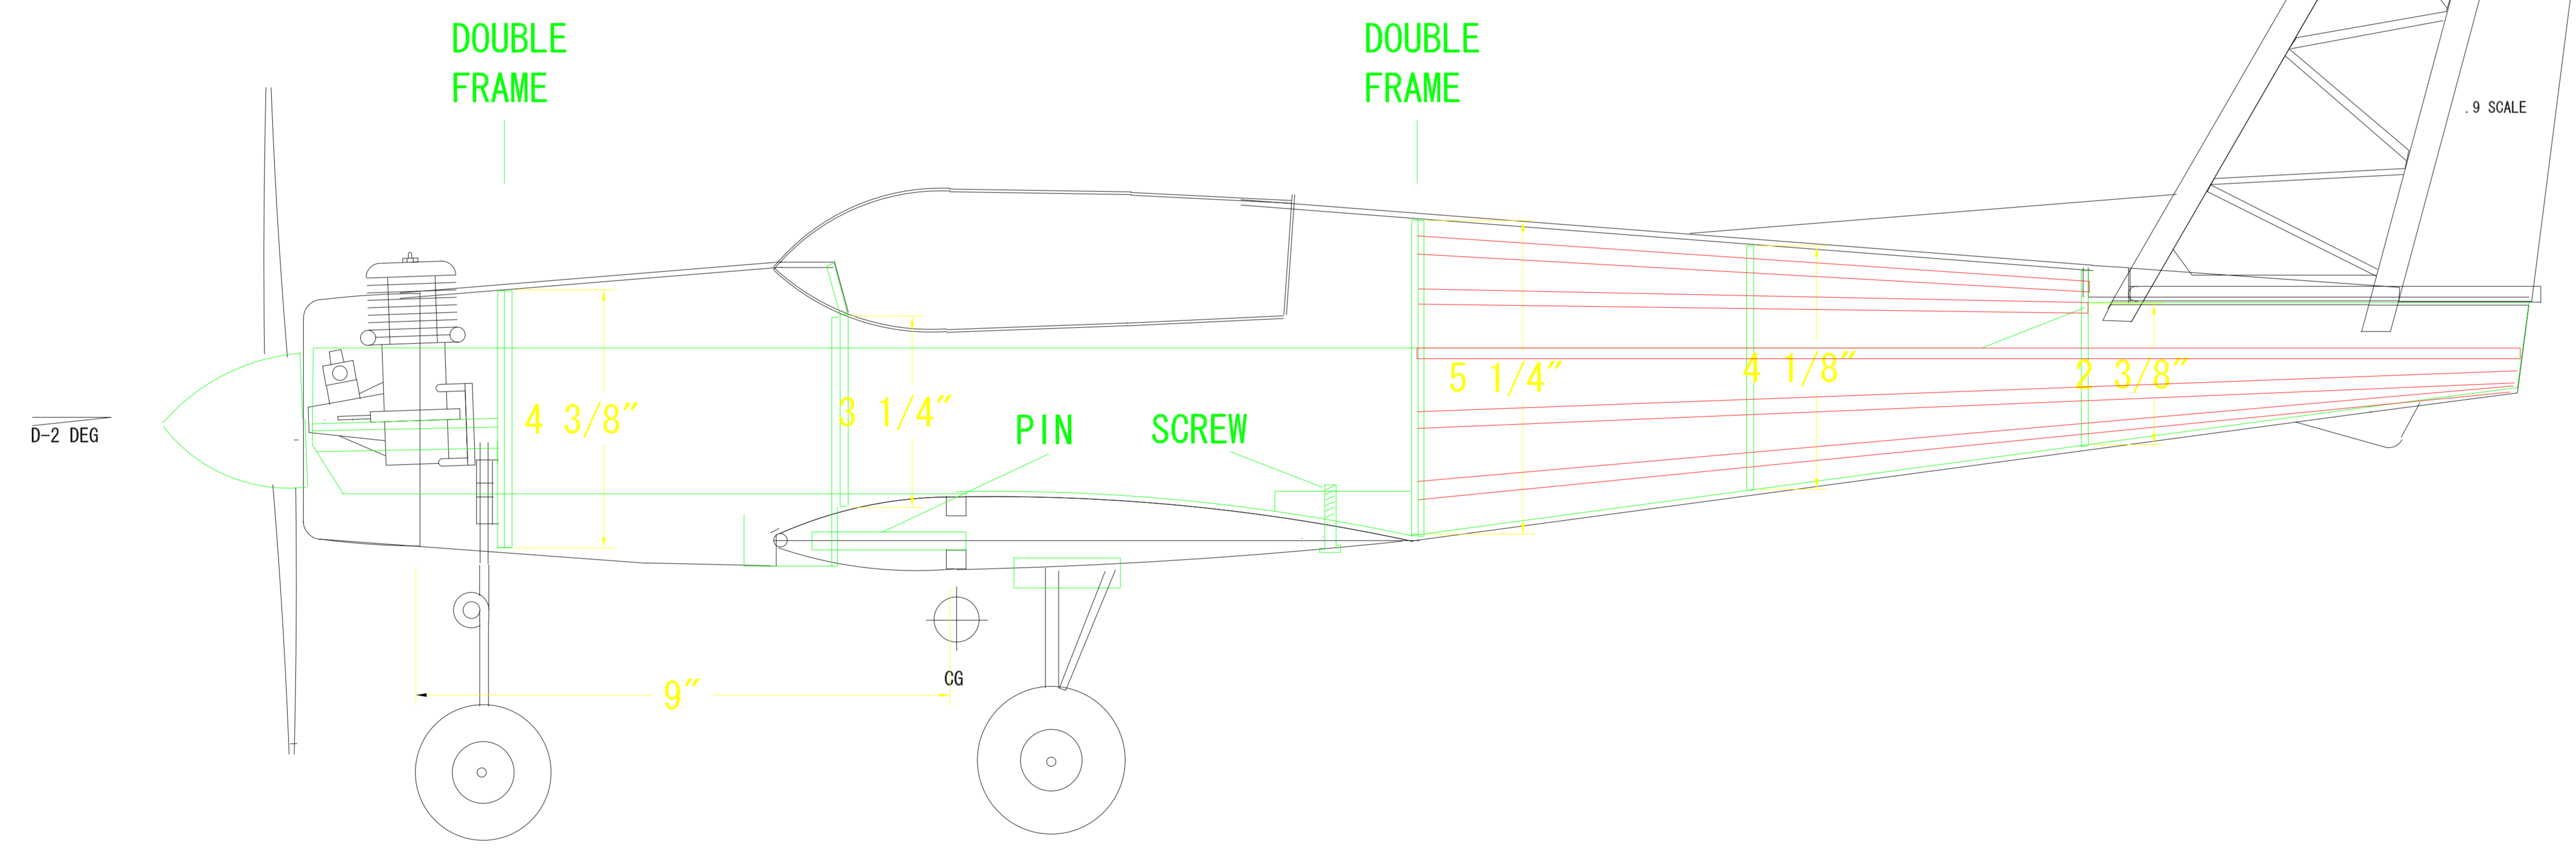

BLUEBIRD SPORT PLANE

J. JUSKO Design

PLANE BUILT MAR 1992

WING SPAN 54"

WING CORD 10"

LOA 41 1/2"

BLUEBIRD plan #2
Servo setup