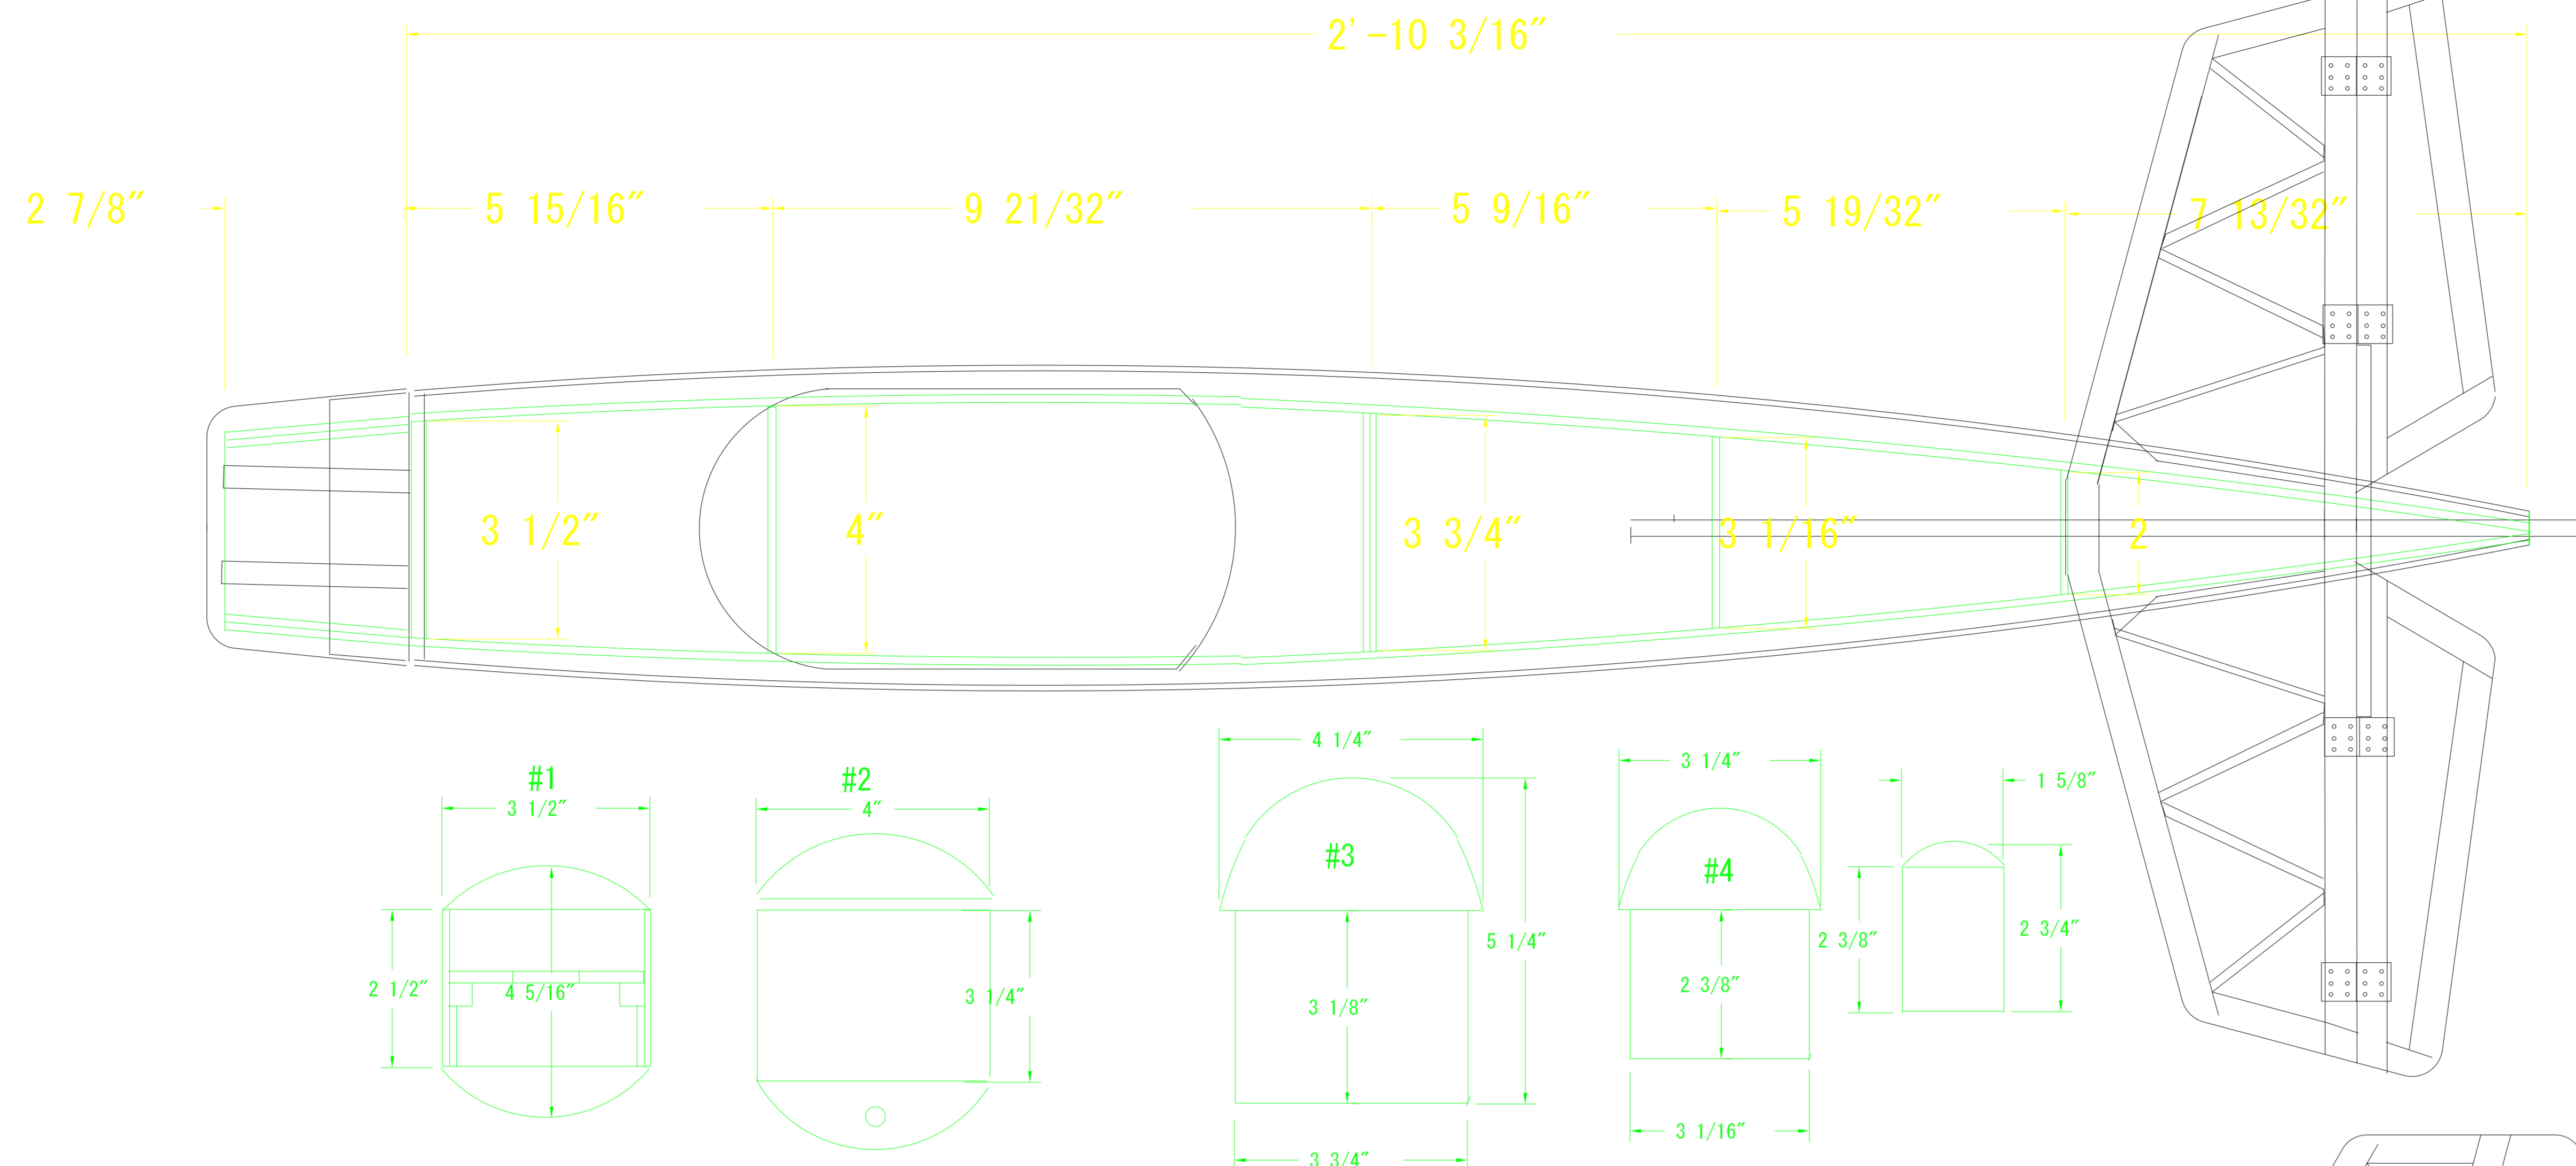

BLUEBIRD SPORT PLANE

J. JUSKO Design

PLANE BUILT MAR 1992

WING SPAN 54"

WING CORD 10"

LOA 41 1/2"

BLUEBIRD plan #2
Servo setup