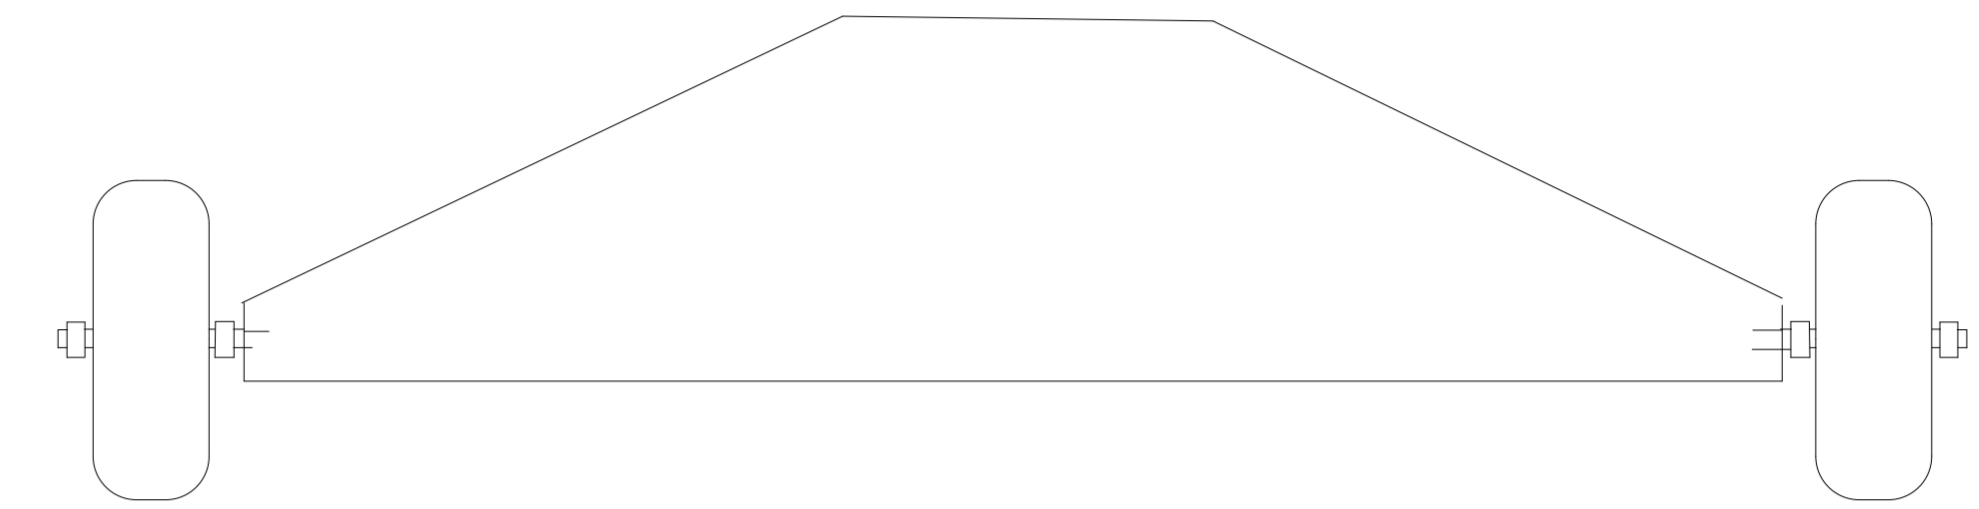

BLUEBIRD SPORT PLANE

J. JUSKO Design

PLANE BUILT MAR 1992

WING SPAN 54"

WING CORD 10"

LOA 41 1/2"

BLUEBIRD plan #2
Servo setup