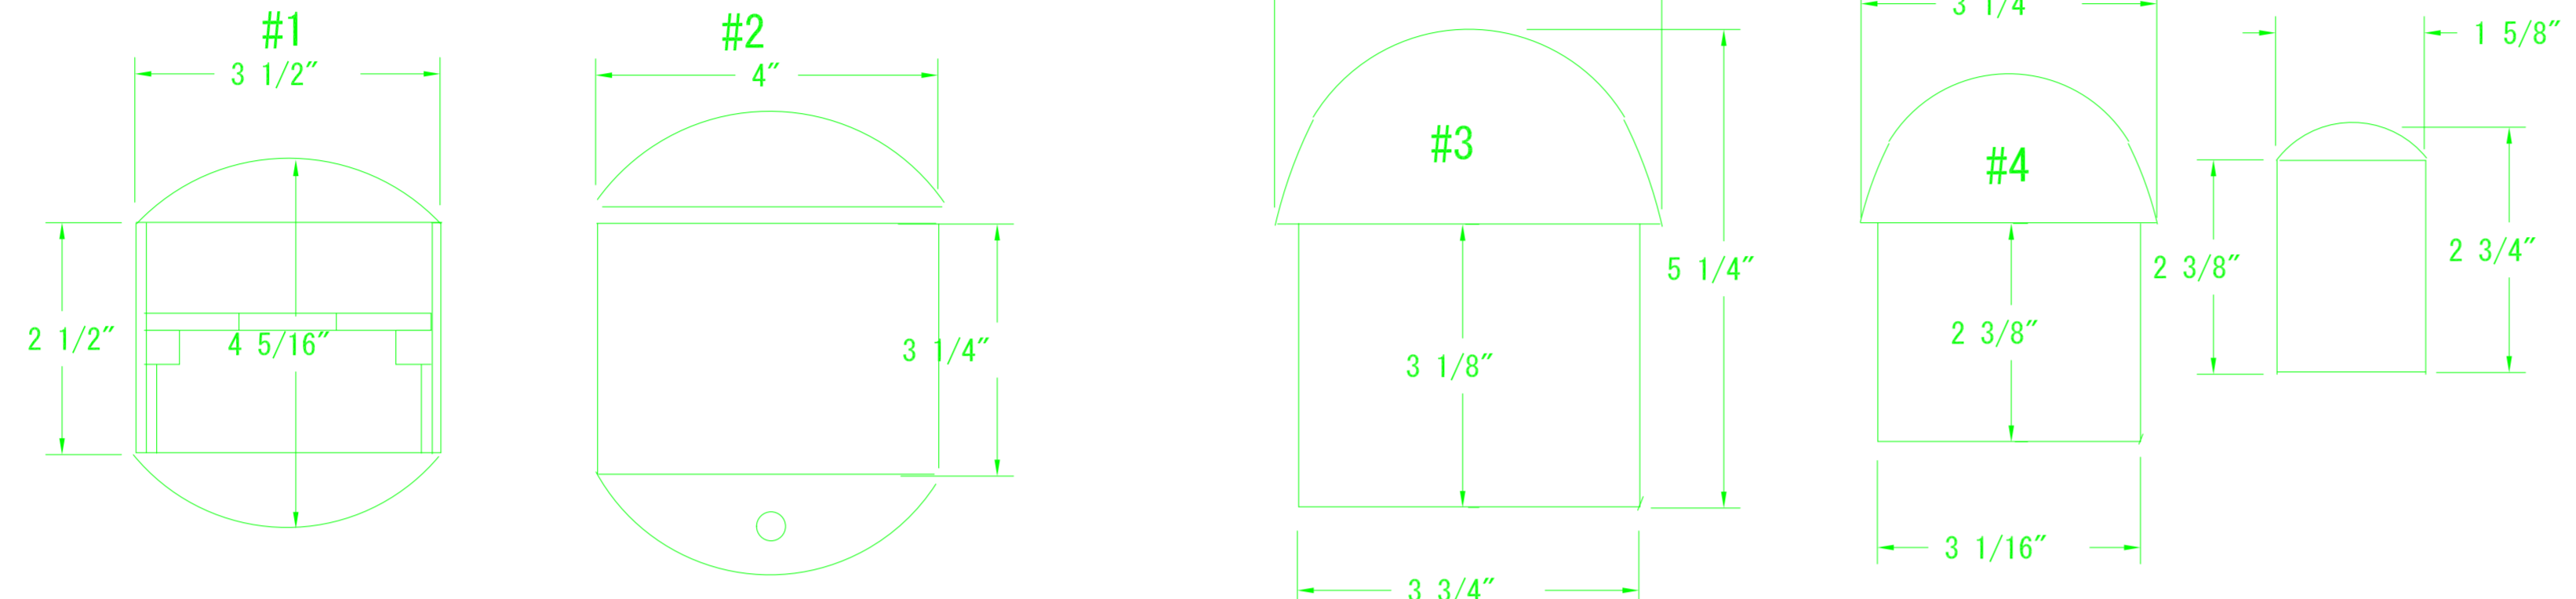

BLUEBIRD SPORT PLANE

J. JUSKO Design

PLANE BUILT MAR 1992

WING SPAN 54"

WING CORD 10"

LOA 41 1/2"

BLUEBIRD plan #2
Servo setup