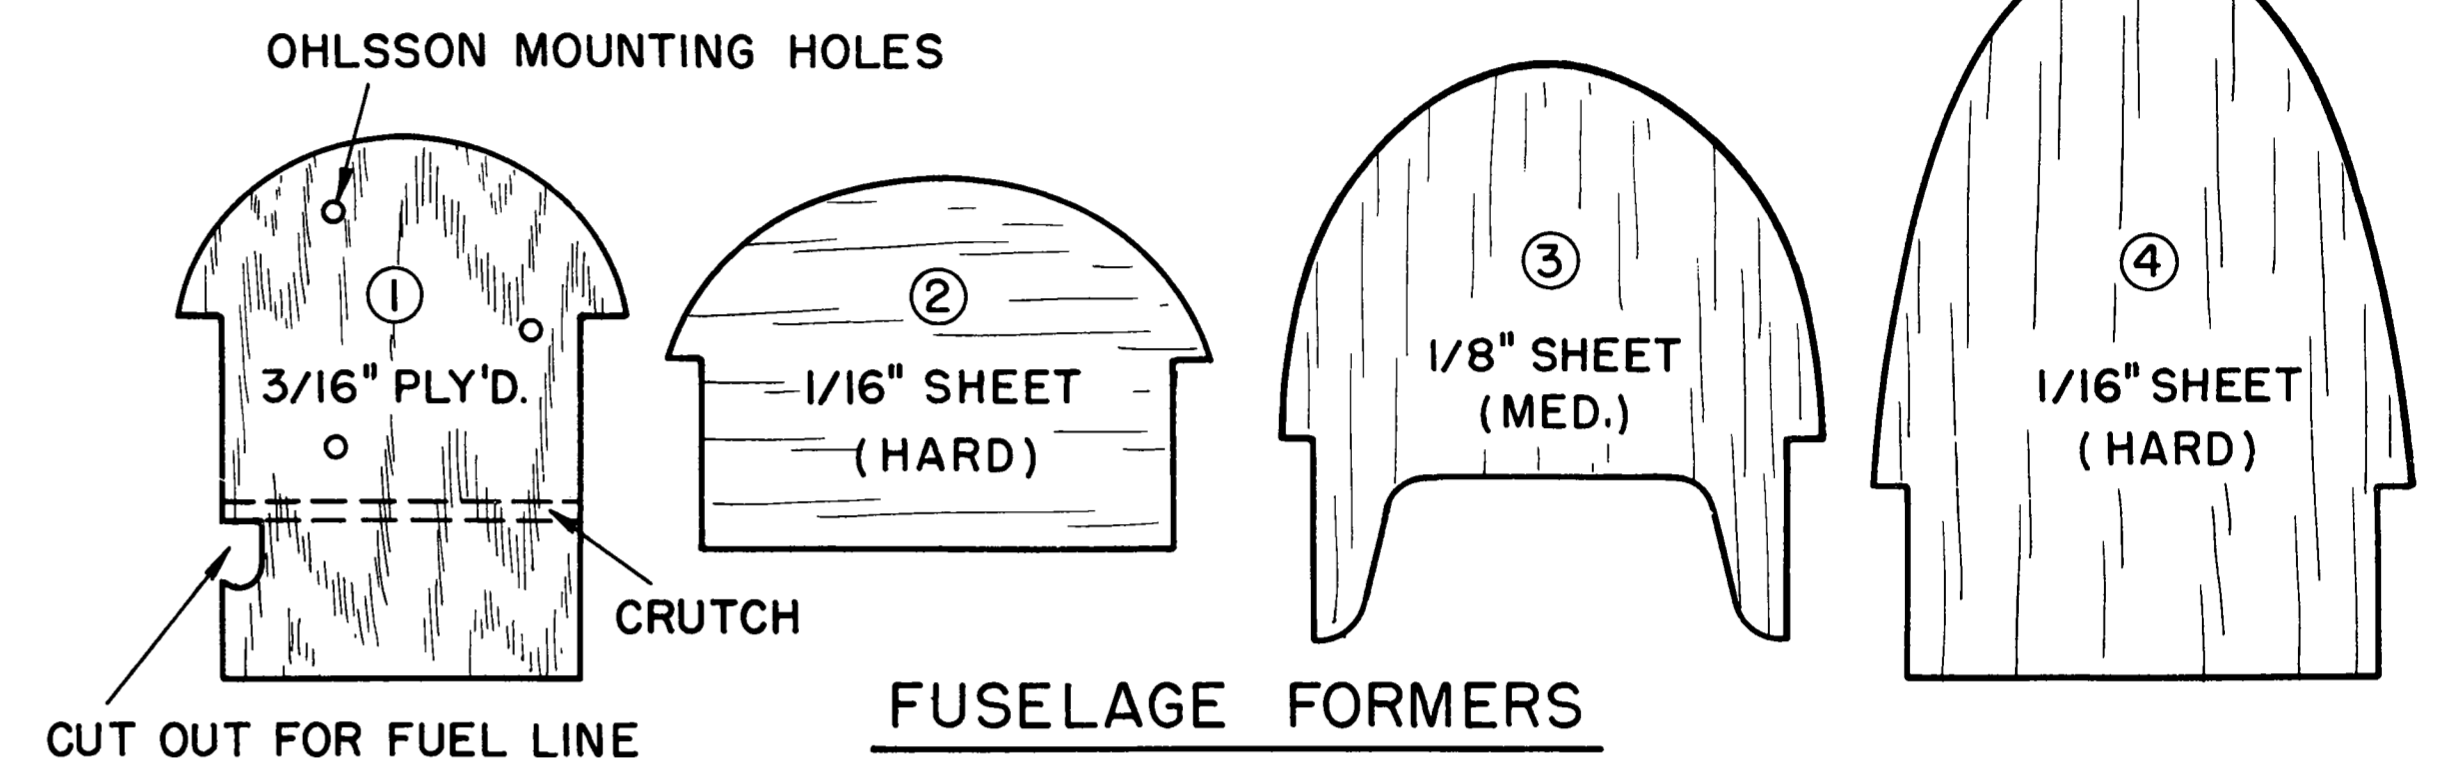

STABILIZER

NOTE:
 WING HAS 1/2" DIHEDRAL AT EACH TIP
 BALANCE MODEL 2" BACK FROM WING L.E.
 1-3/4" DIA. "BANNER" WHEELS

Stits Jr.