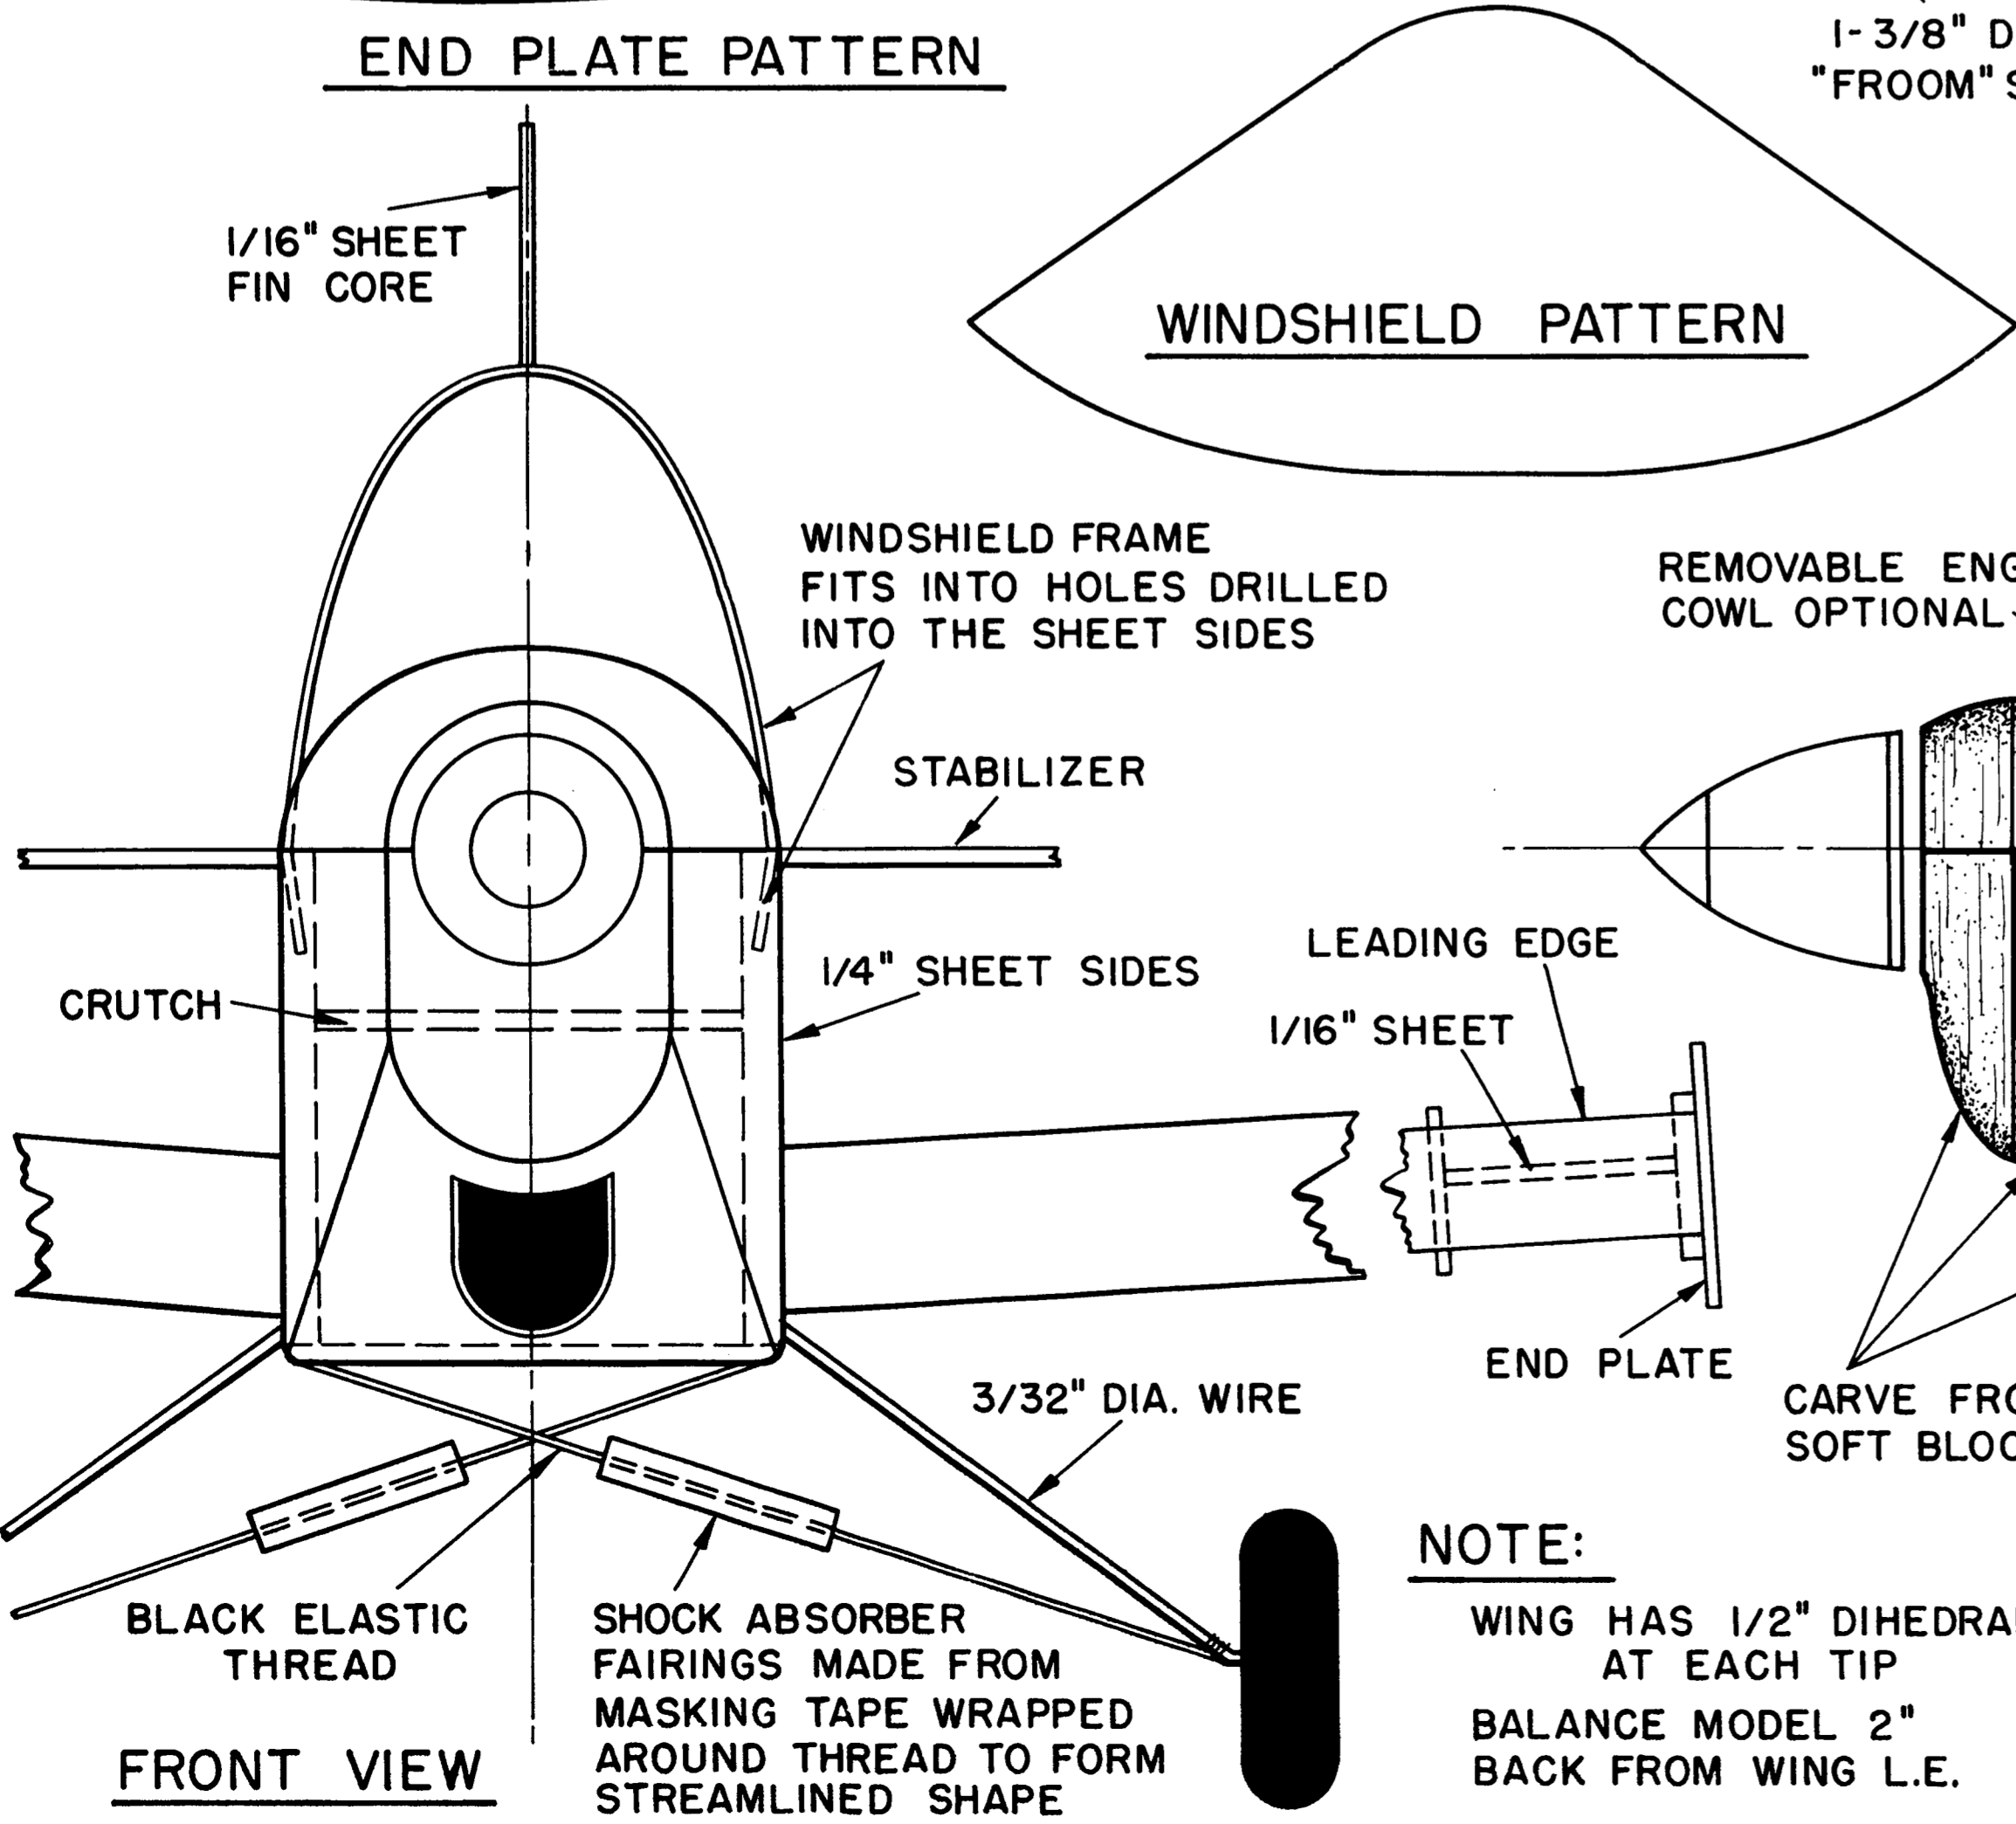

STABILIZER

NOTE:
 WING HAS 1/2" DIHEDRAL AT EACH TIP
 BALANCE MODEL 2" BACK FROM WING L.E.
 1-3/4" DIA. "BANNER" WHEELS

Stits Jr.