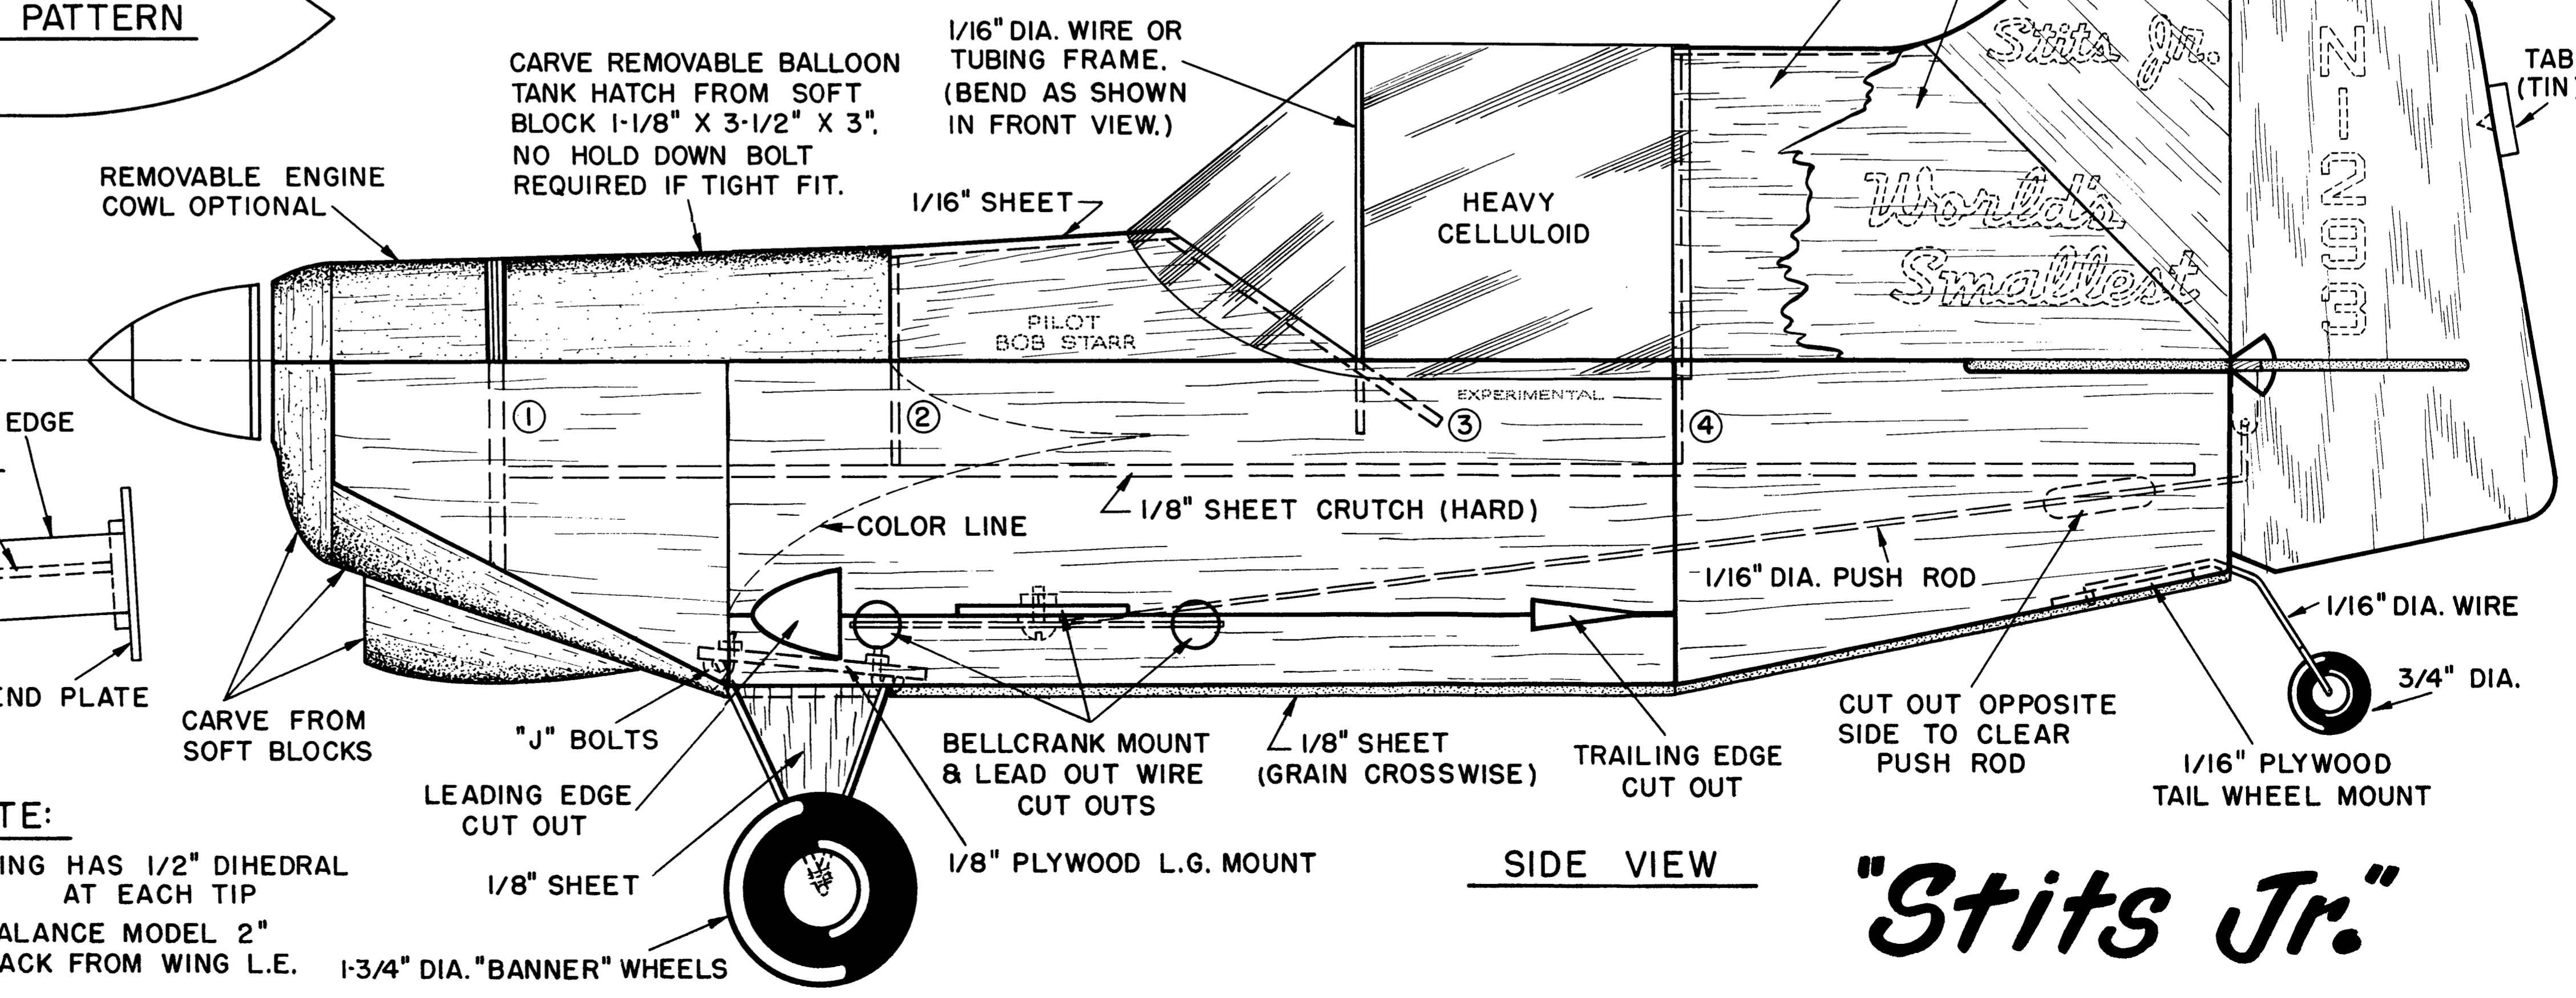

STABILIZER

NOTE:
 WING HAS 1/2" DIHEDRAL AT EACH TIP
 BALANCE MODEL 2" BACK FROM WING L.E.
 1-3/4" DIA. "BANNER" WHEELS

Stits Jr.