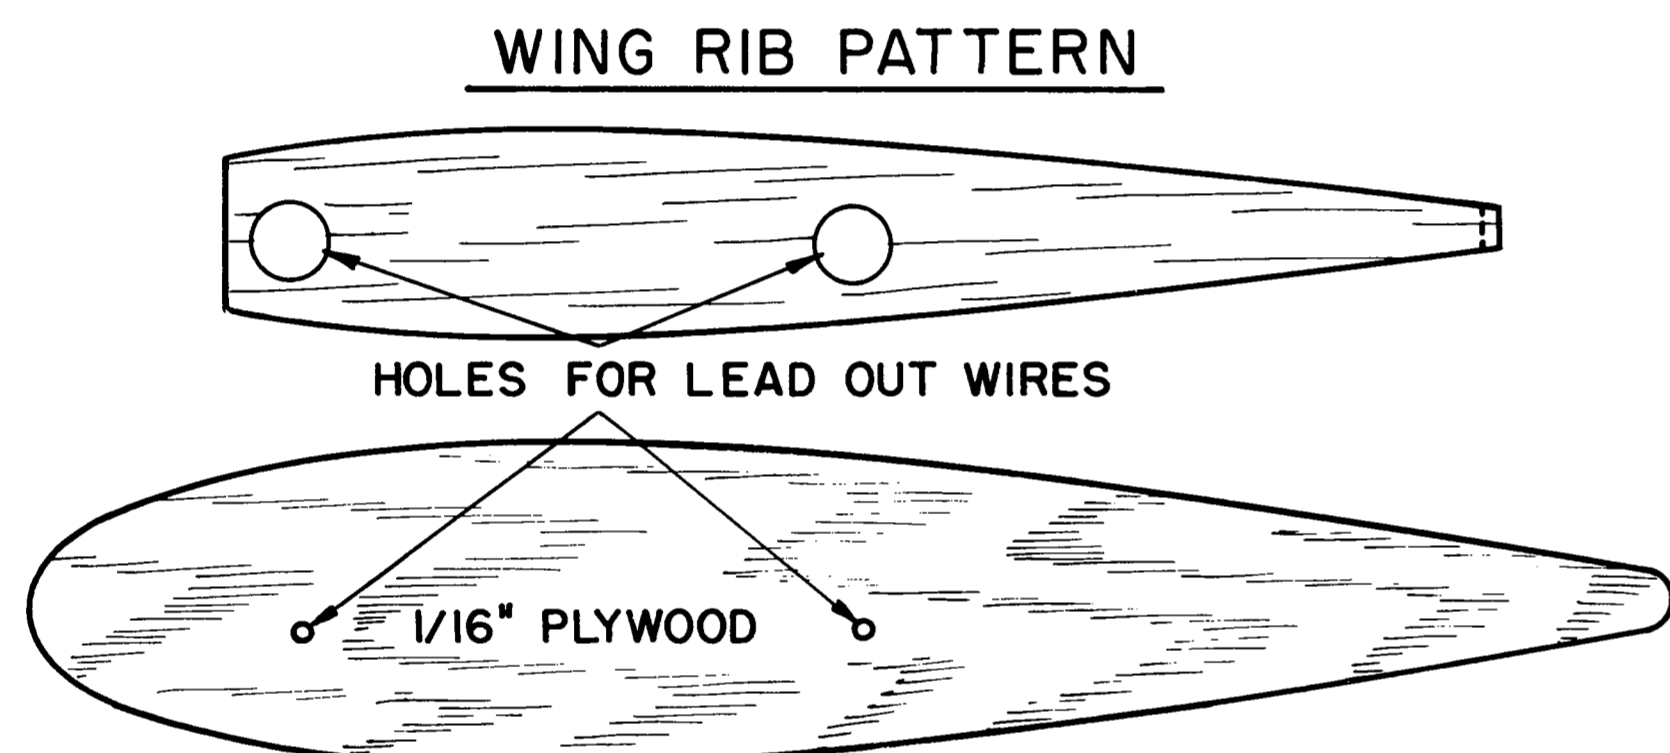

STABILIZER

NOTE:
 WING HAS 1/2" DIHEDRAL AT EACH TIP
 BALANCE MODEL 2" BACK FROM WING L.E.
 1-3/4" DIA. "BANNER" WHEELS

Stits Jr.