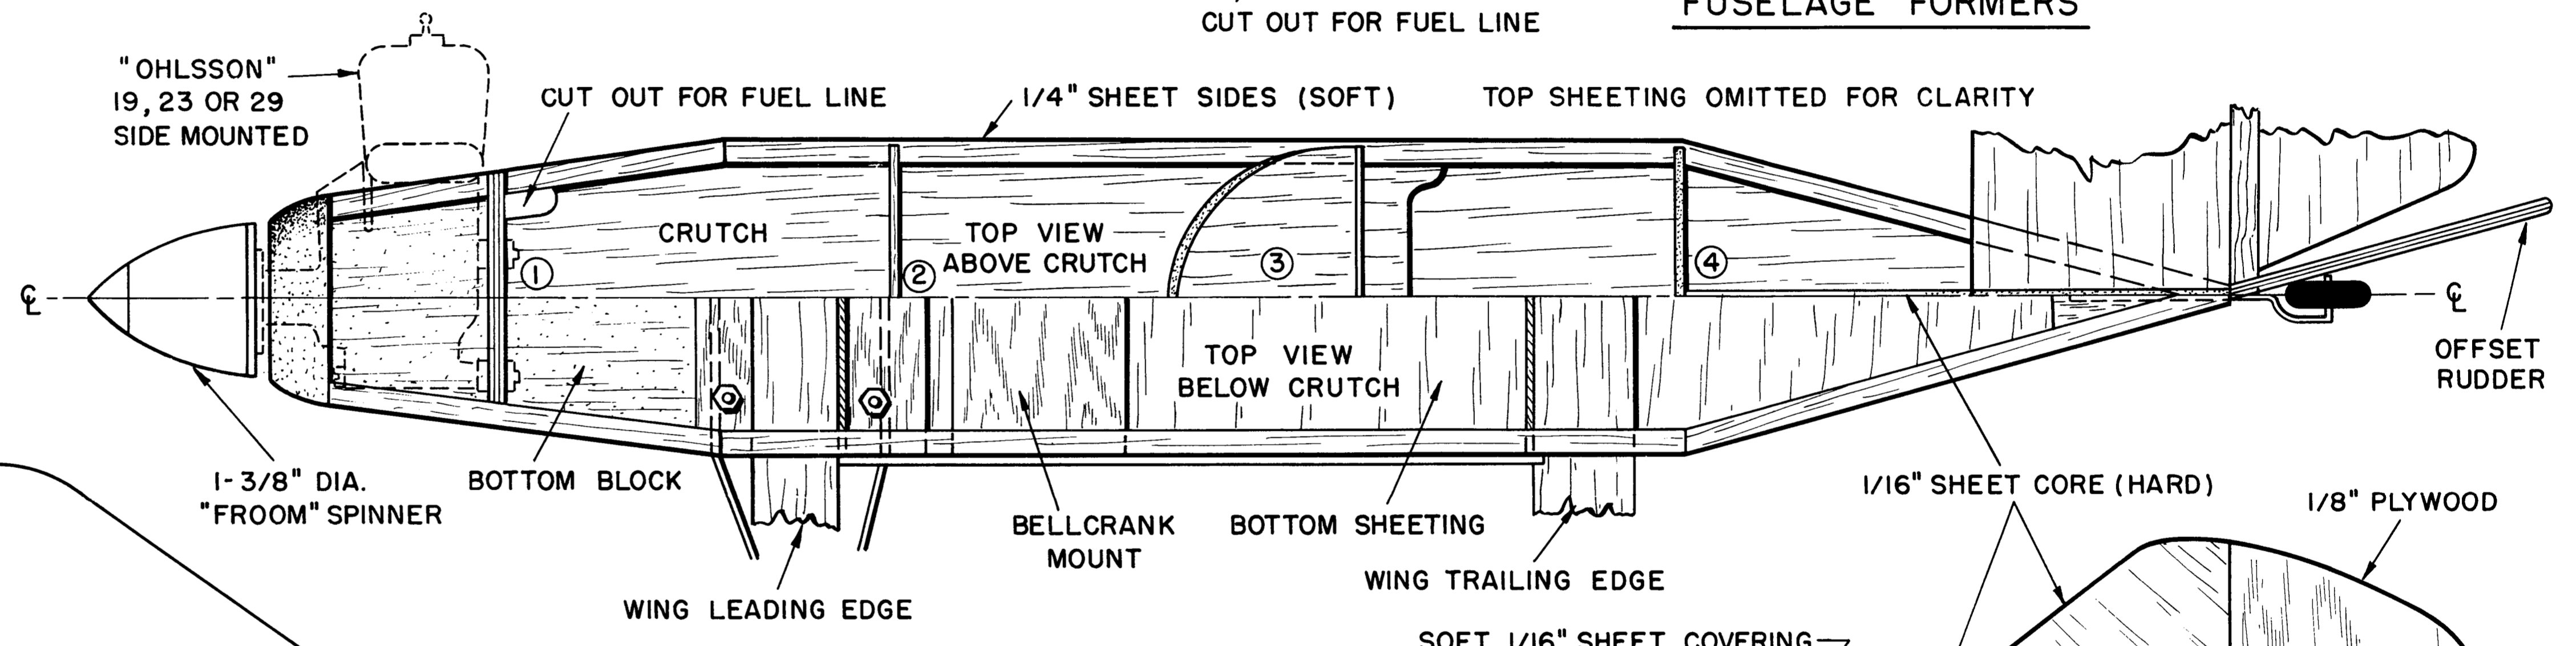

STABILIZER

NOTE:
 WING HAS 1/2" DIHEDRAL AT EACH TIP
 BALANCE MODEL 2" BACK FROM WING L.E.
 1-3/4" DIA. "BANNER" WHEELS

Stits Jr.