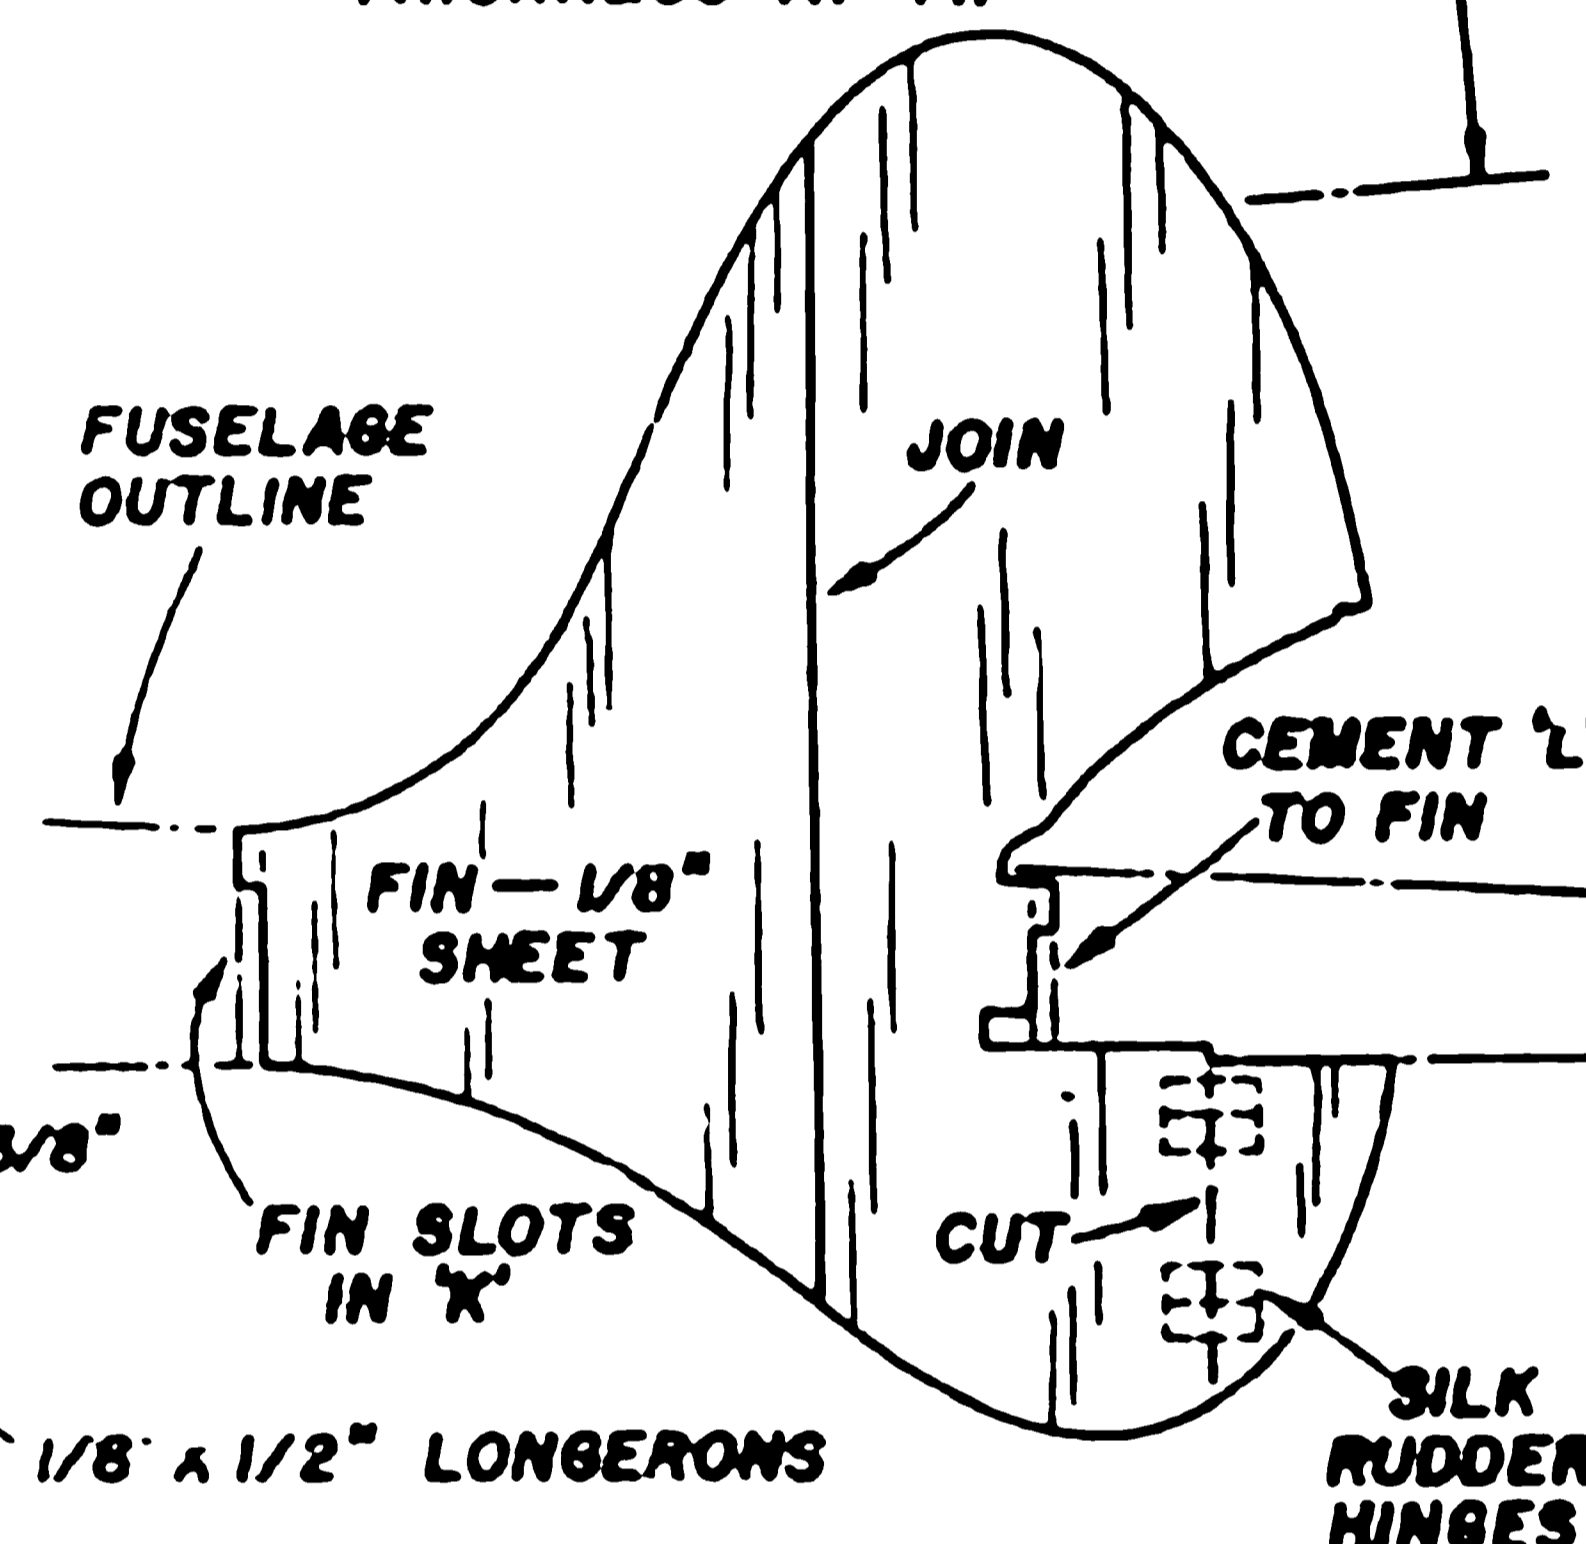

- | | |
|----|----|
| C1 | T1 |
| C2 | T2 |
| C3 | T3 |
| C4 | T4 |

NOTCH FRONT SPAR TO TAKE 13 AND 14 RIBS

5/8" X 3/4" SOFT BLOCK

3-1/2"

TAPER L.E. TO 5/16" THICKNESS AT TIP

INCHES

0 1 2 3 4 5 6 7 8 9 10 11 12 13 14 15 16 17 18 19 20 21 22 23 24 25 26 27 28 29 30 31 32 33 34 35 36 37 38 39 40 41 42 43 44 45 46