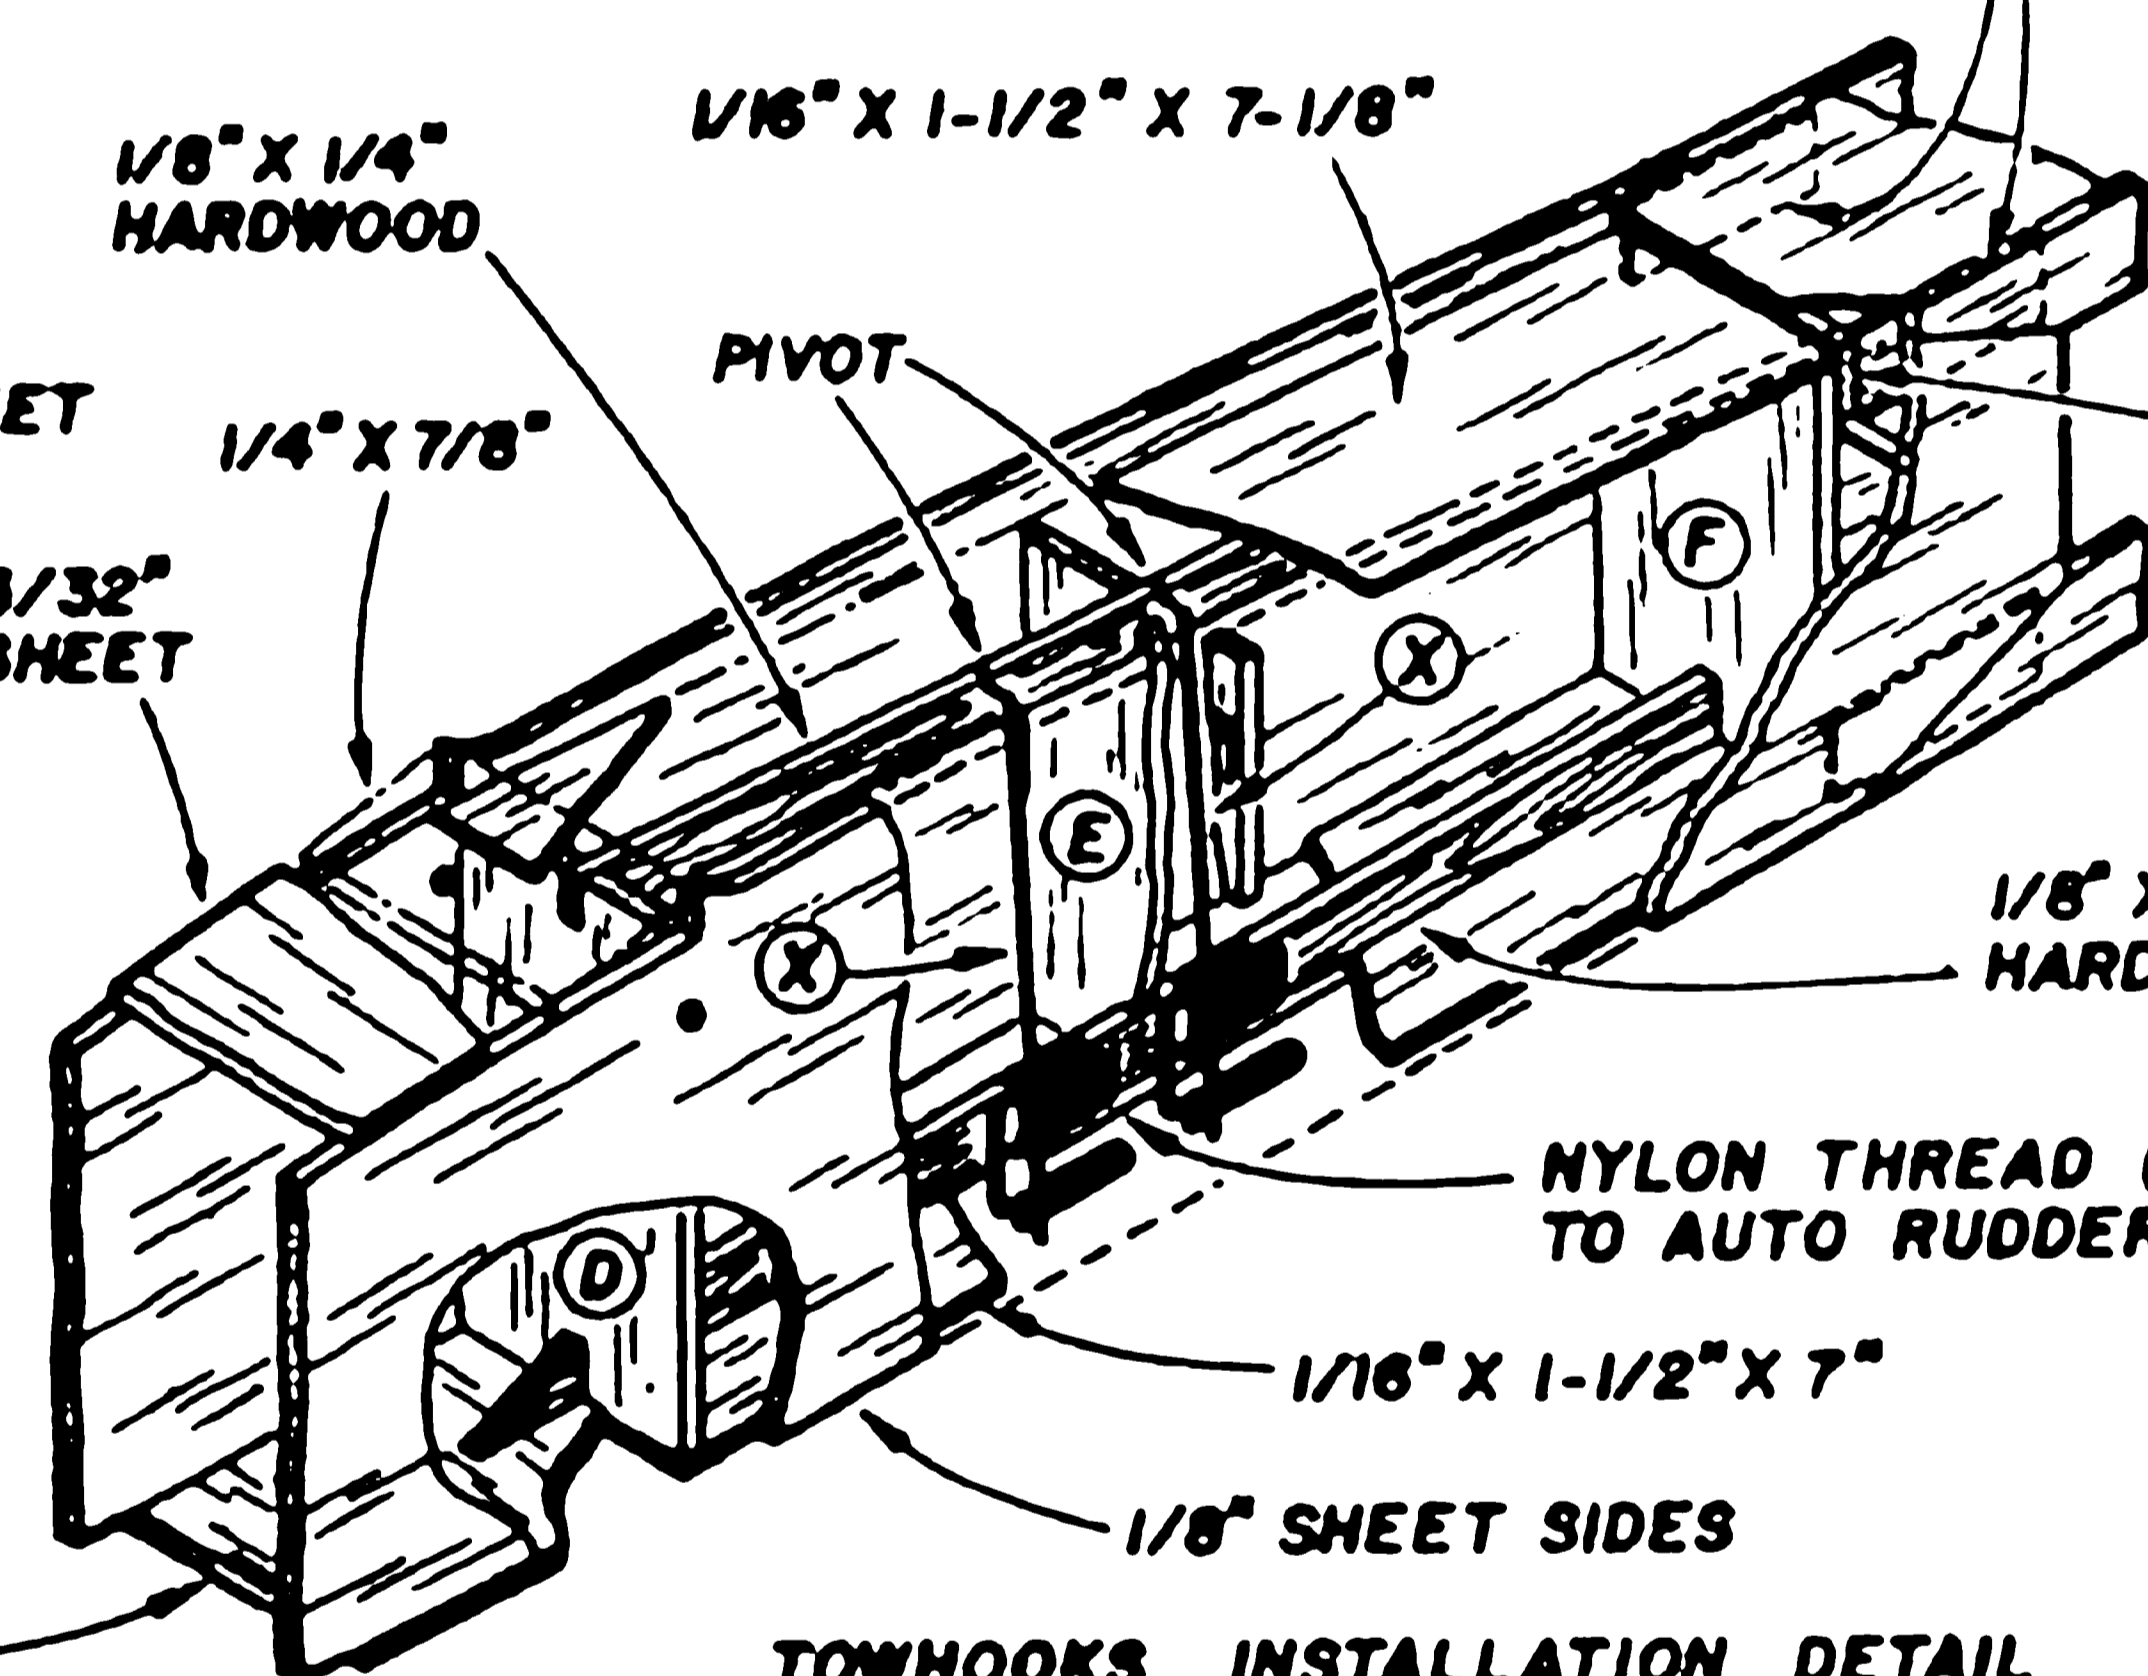

- | | |
|----|----|
| C1 | T1 |
| C2 | T2 |
| C3 | T3 |
| C4 | T4 |

NOTCH FRONT SPAR TO TAKE 13 AND 14 RIBS

5/8" X 3/4" SOFT BLOCK

3-1/2"

TAPER L.E. TO 5/16" THICKNESS AT TIP

INCHES

0 1 2 3 4 5 6 7 8 9 10 11 12 13 14 15 16 17 18 19 20 21 22 23 24 25 26 27 28 29 30 31 32 33 34 35 36 37 38 39 40 41 42 43 44 45 46