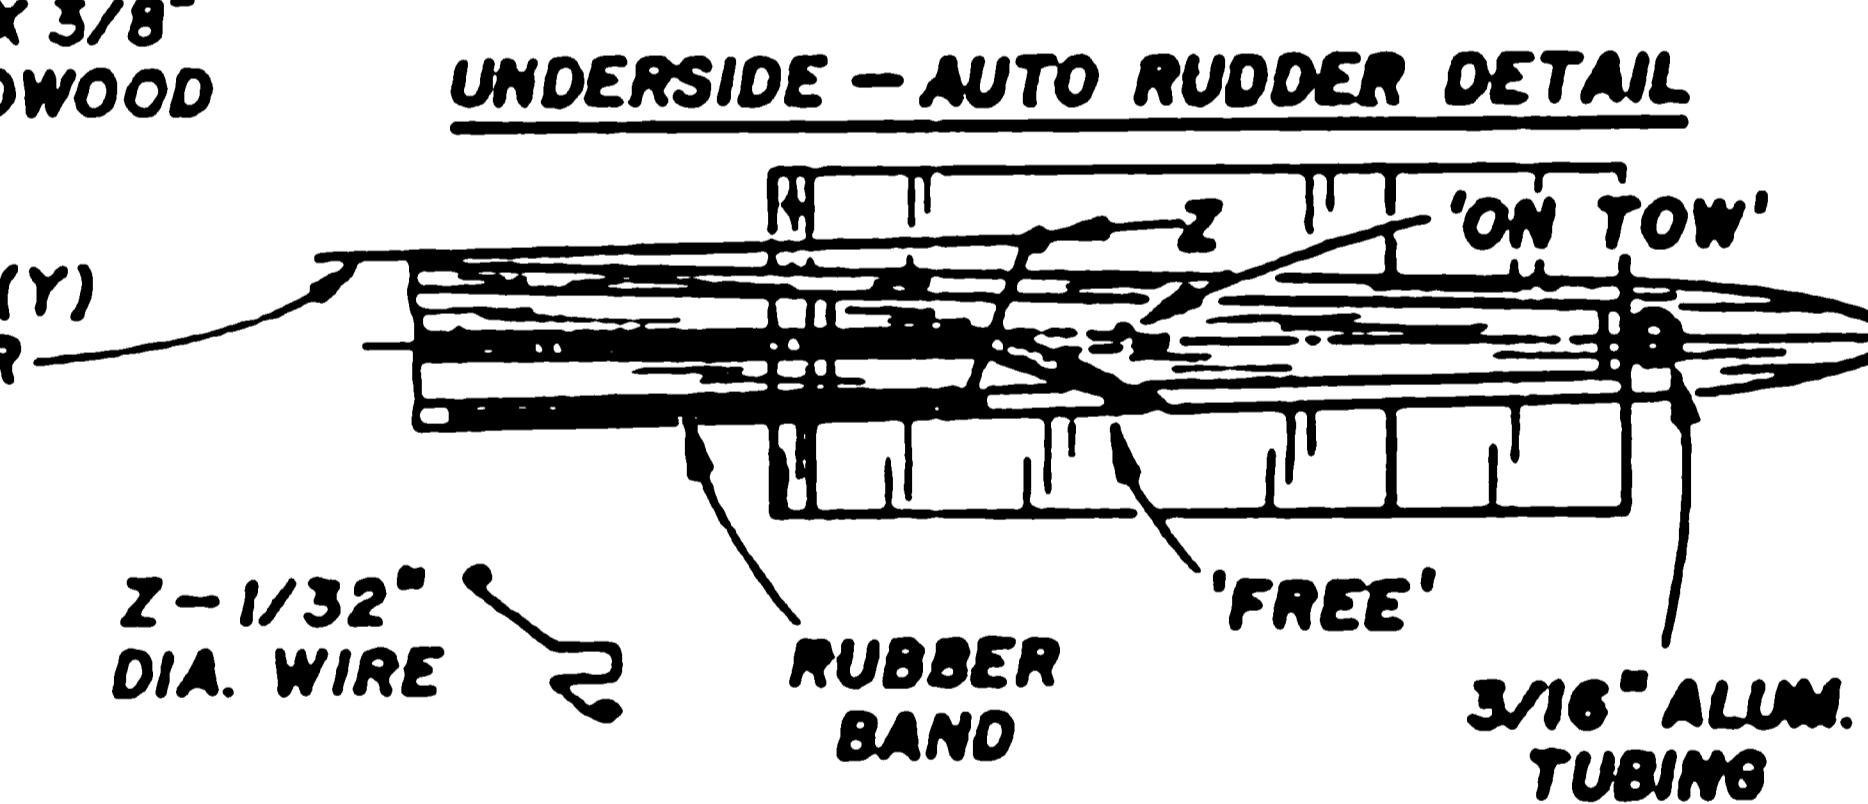

- | | |
|----|----|
| C1 | T1 |
| C2 | T2 |
| C3 | T3 |
| C4 | T4 |

NOTCH FRONT SPAR TO TAKE 13 AND 14 RIBS

5/8" X 3/4" SOFT BLOCK

3-1/2"

TAPER L.E. TO 5/16" THICKNESS AT TIP

INCHES

0 1 2 3 4 5 6 7 8 9 10 11 12 13 14 15 16 17 18 19 20 21 22 23 24 25 26 27 28 29 30 31 32 33 34 35 36 37 38 39 40 41 42 43 44 45 46