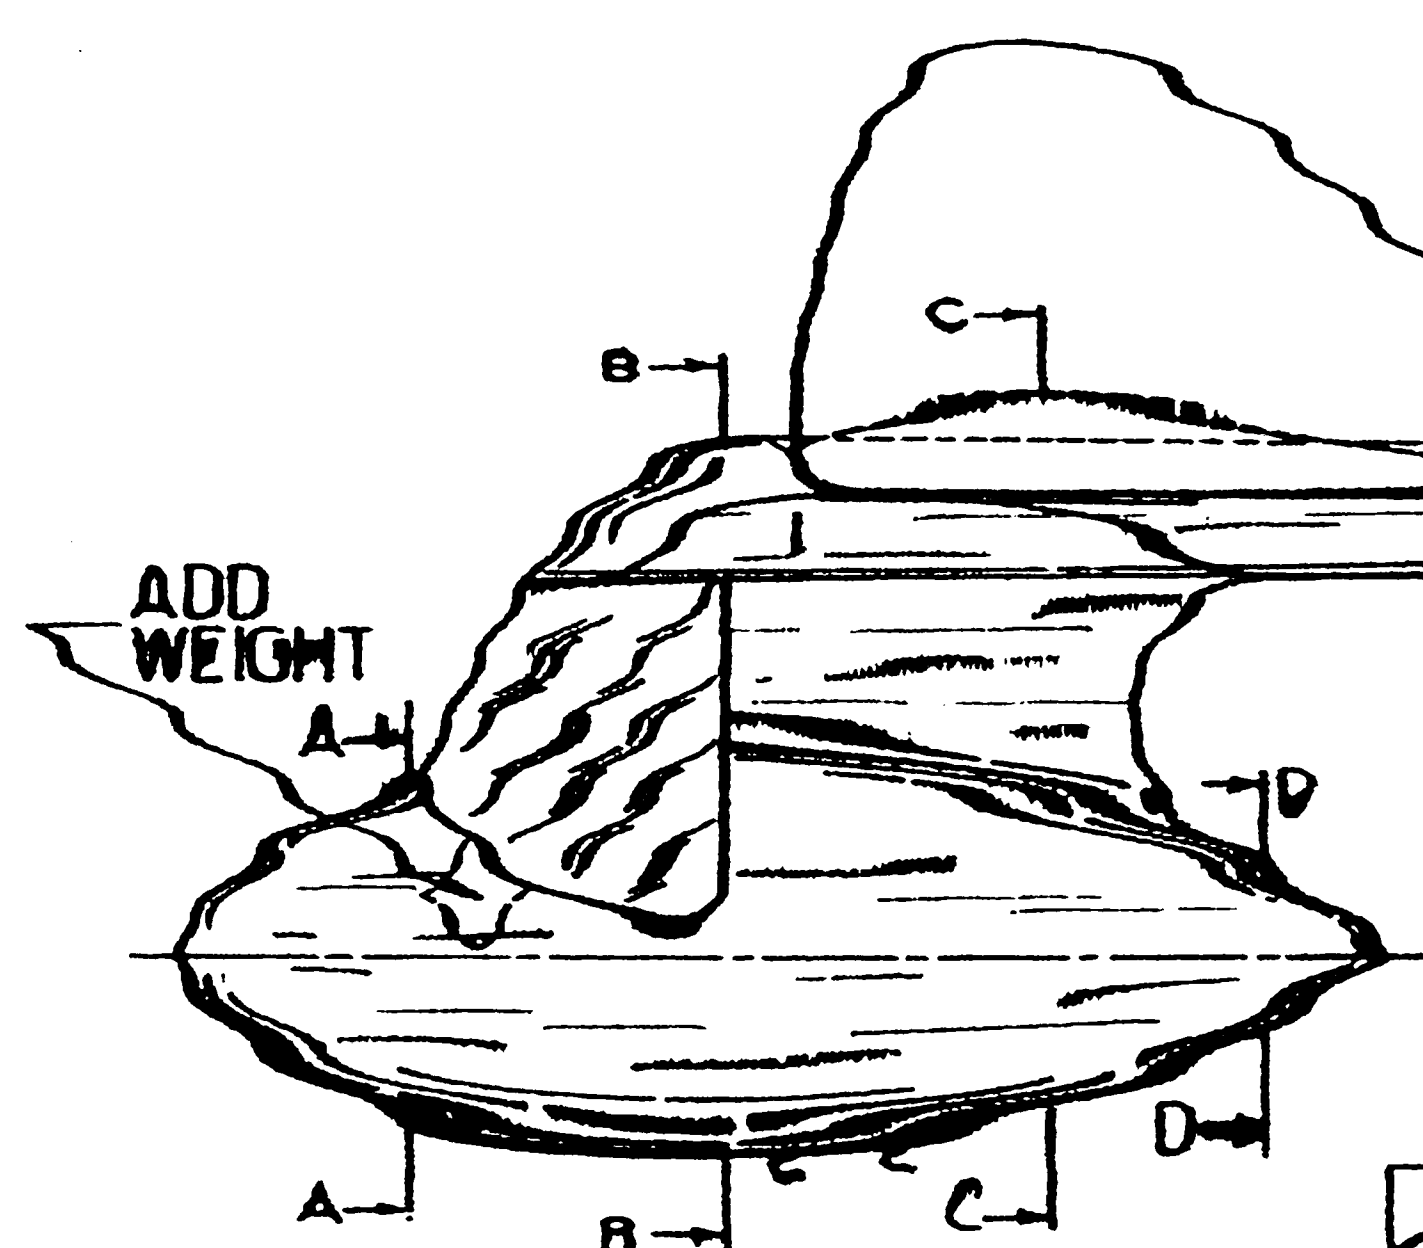

LEADING EDGE 1/8" X 1/8"

EACH SQUARE EQUALS 1/2"

FOR DETAILS SEE PERSPECTIVES

3/32" SHEET WING PLATFORM

WING

RUDDER 1/8" SHEET

EACH SQUARE EQUALS 1"

BOOM = 3/4" X 3/4" X 1 1/2"