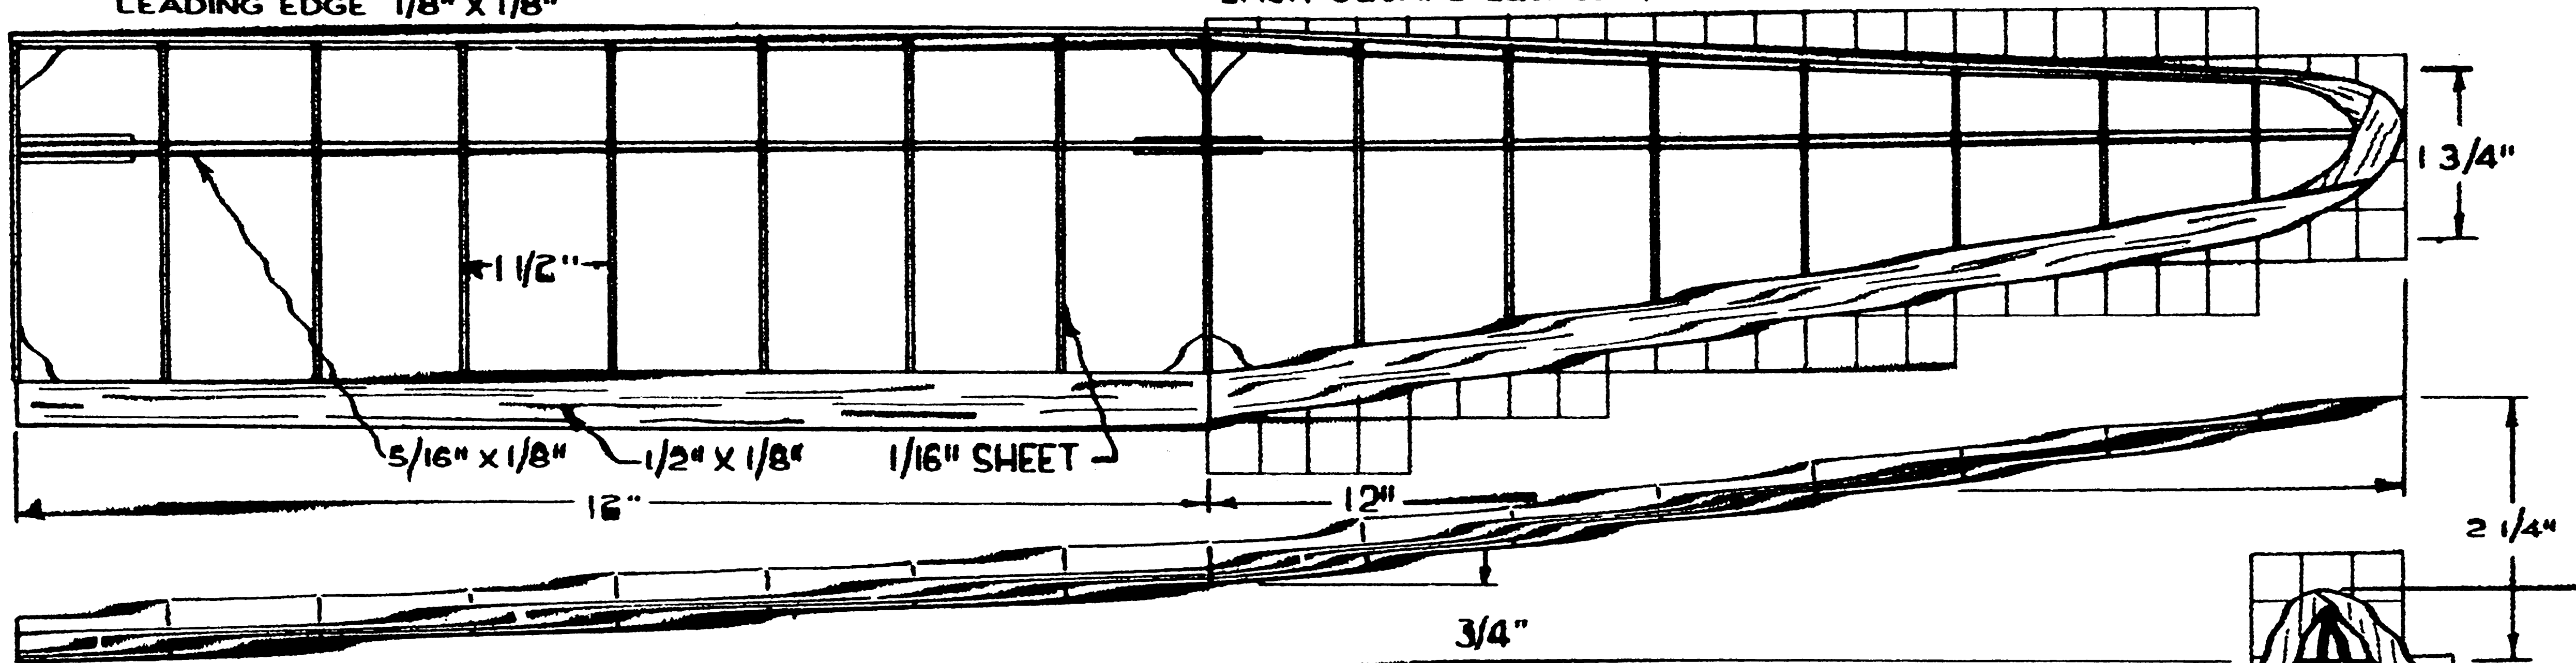

LEADING EDGE 1/8" X 1/8"

EACH SQUARE EQUALS 1/2"

FOR DETAILS SEE PERSPECTIVES

3/32" SHEET WING PLATFORM

WING

RUDDER 1/8" SHEET

EACH SQUARE EQUALS 1"

BOOM = 3/4" X 3/4" X 1 1/2"