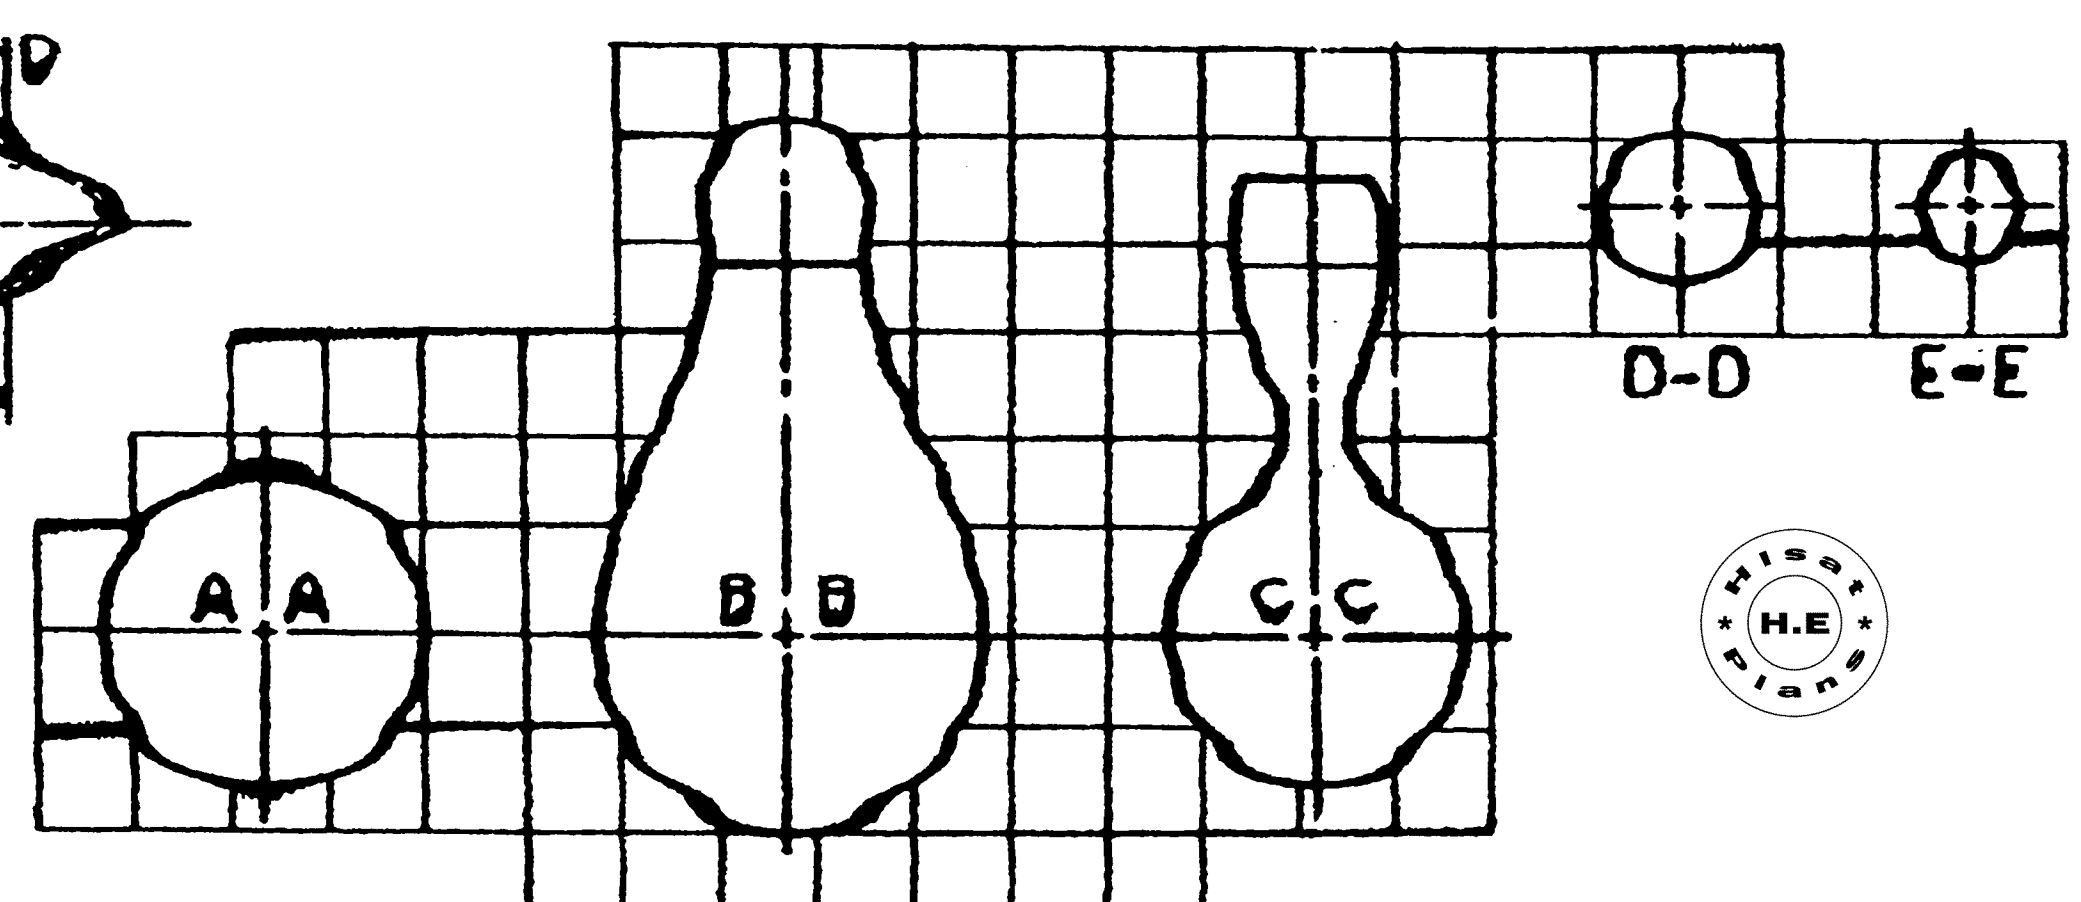

LEADING EDGE 1/8" X 1/8"

EACH SQUARE EQUALS 1/2"

FOR DETAILS SEE PERSPECTIVES

3/32" SHEET WING PLATFORM

WING

RUDDER 1/8" SHEET

EACH SQUARE EQUALS 1"

BOOM = 3/4" X 3/4" X 1 1/2"