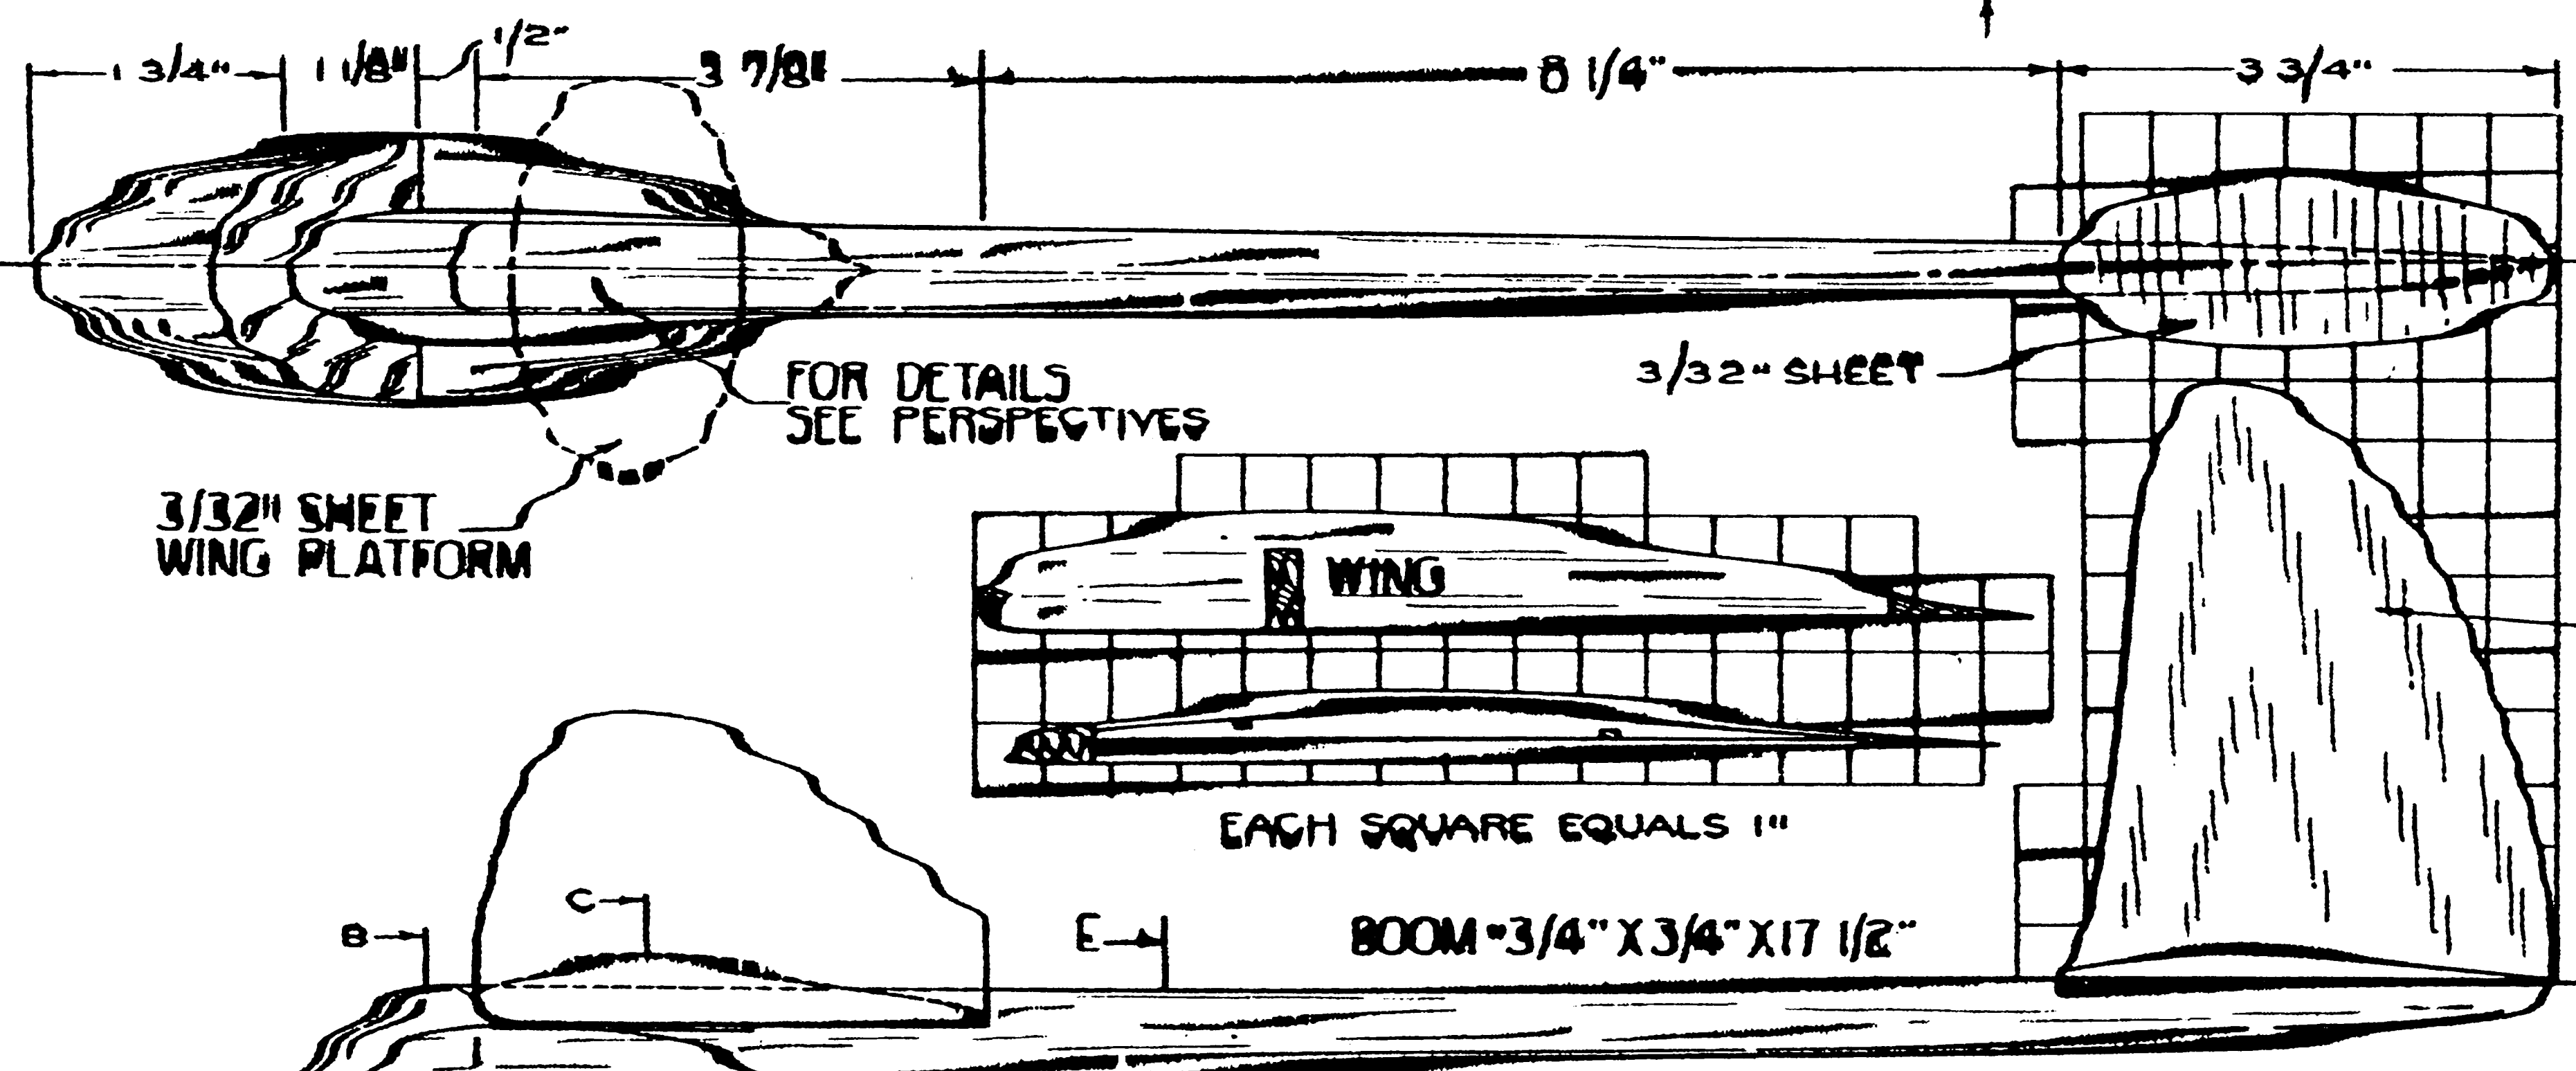

LEADING EDGE 1/8" X 1/8"

EACH SQUARE EQUALS 1/2"

FOR DETAILS SEE PERSPECTIVES

3/32" SHEET WING PLATFORM

WING

RUDDER 1/8" SHEET

EACH SQUARE EQUALS 1"

BOOM = 3/4" X 3/4" X 1 1/2"