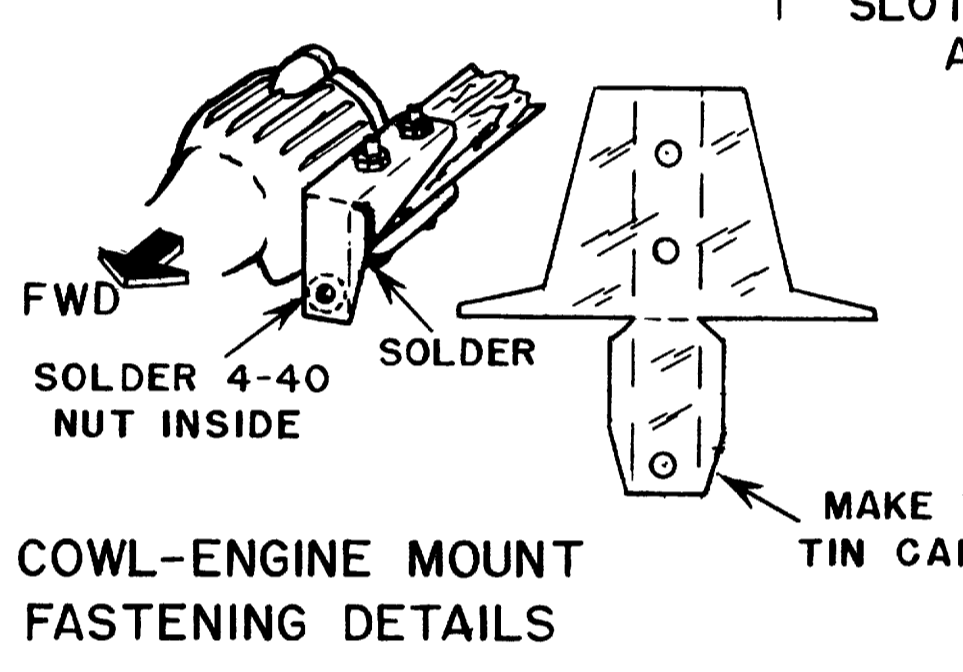

NOTE: USE SPAR TEMPLATES FROM G TO NO. 4 TO MAKE 1/8" HARD SHEET BALSA SPAR JOINERS.

MODEL AIRPLANE NEWS
531 FIFTH AVENUE • NEW YORK 17, N.Y.

SKYRAIDER

DESIGNED & DRAWN BY:
J. KELLY ABBOTT

PRINTED MATTER