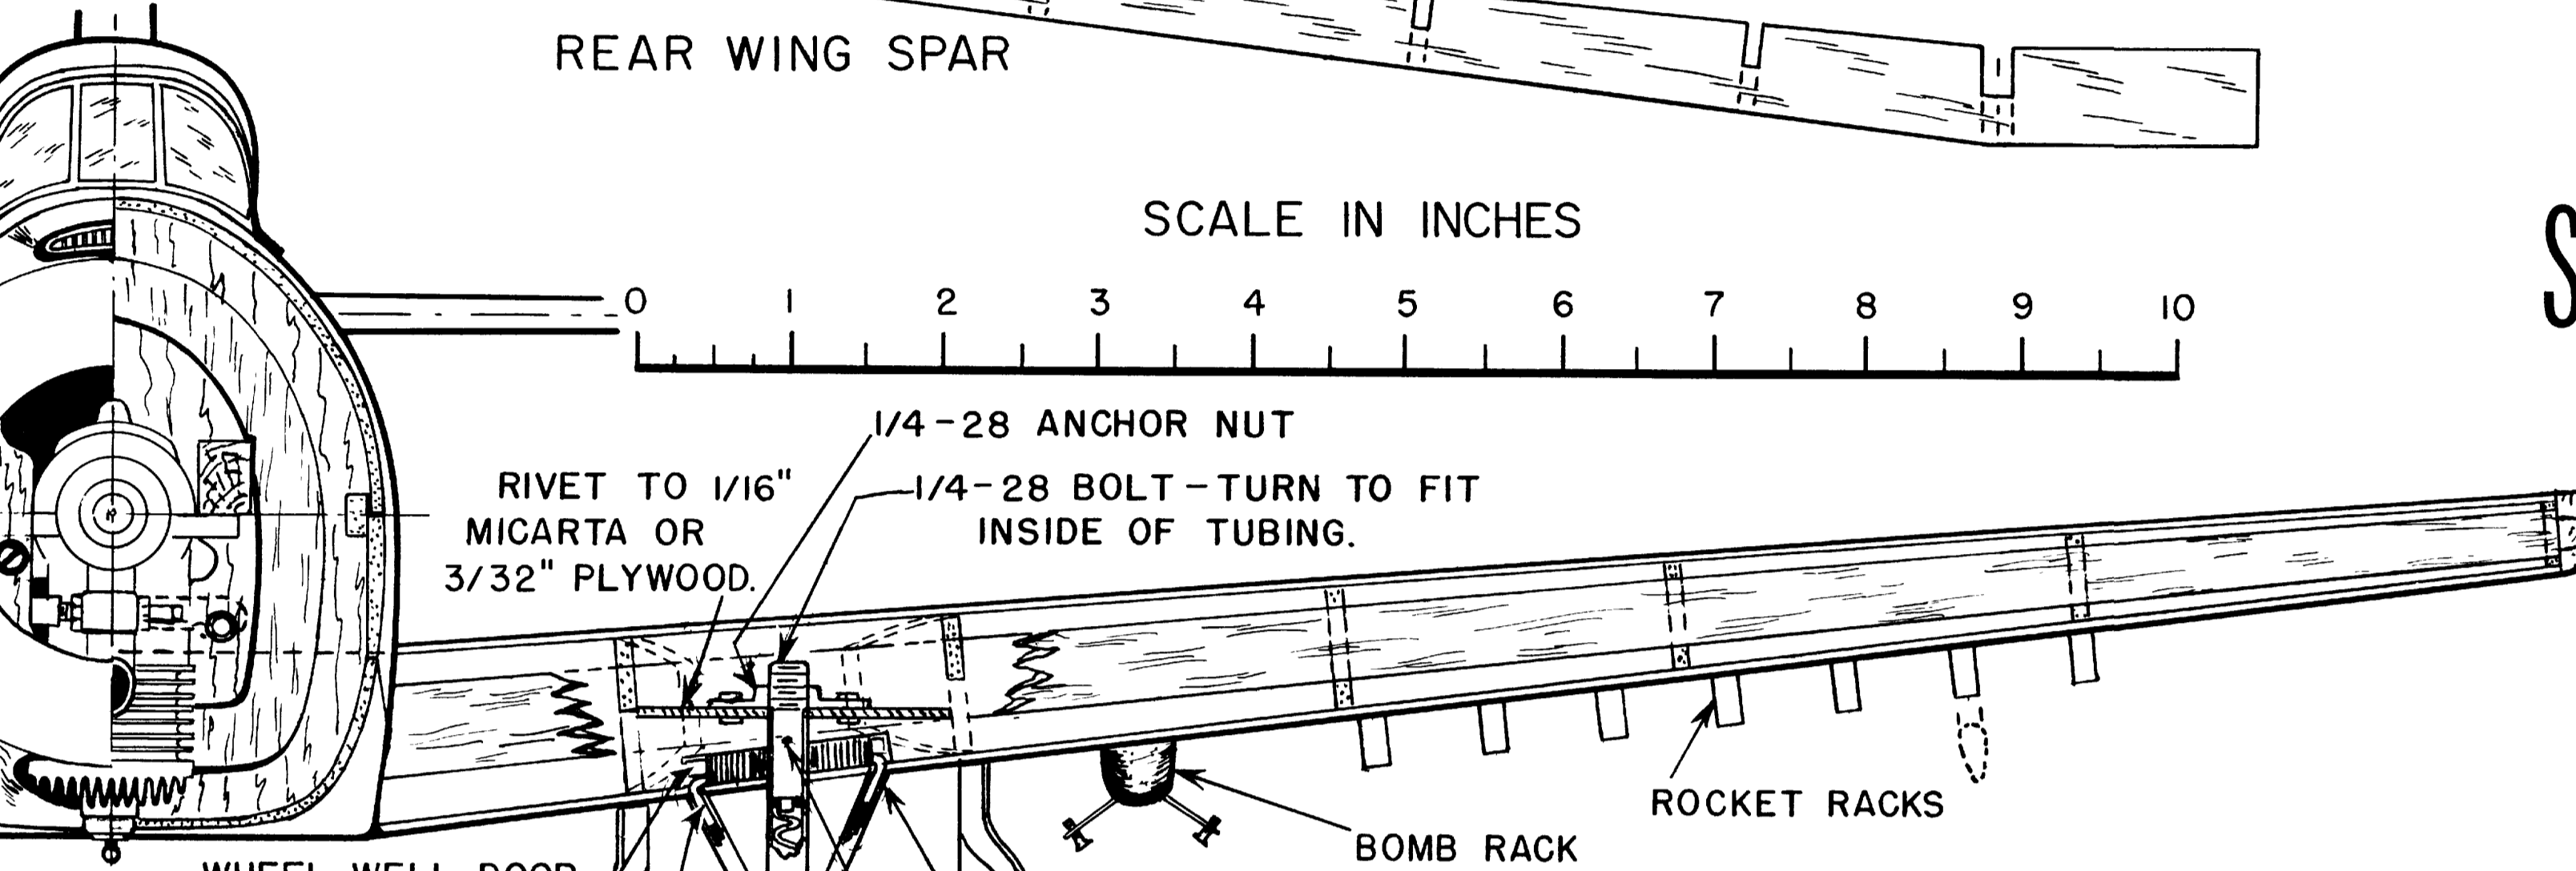

NOTE: USE SPAR TEMPLATES FROM G TO NO. 4 TO MAKE 1/8" HARD SHEET BALSA SPAR JOINERS.

MODEL AIRPLANE NEWS
531 FIFTH AVENUE • NEW YORK 17, N.Y.

SKYRAIDER

DESIGNED & DRAWN BY:
J. KELLY ABBOTT

PRINTED MATTER