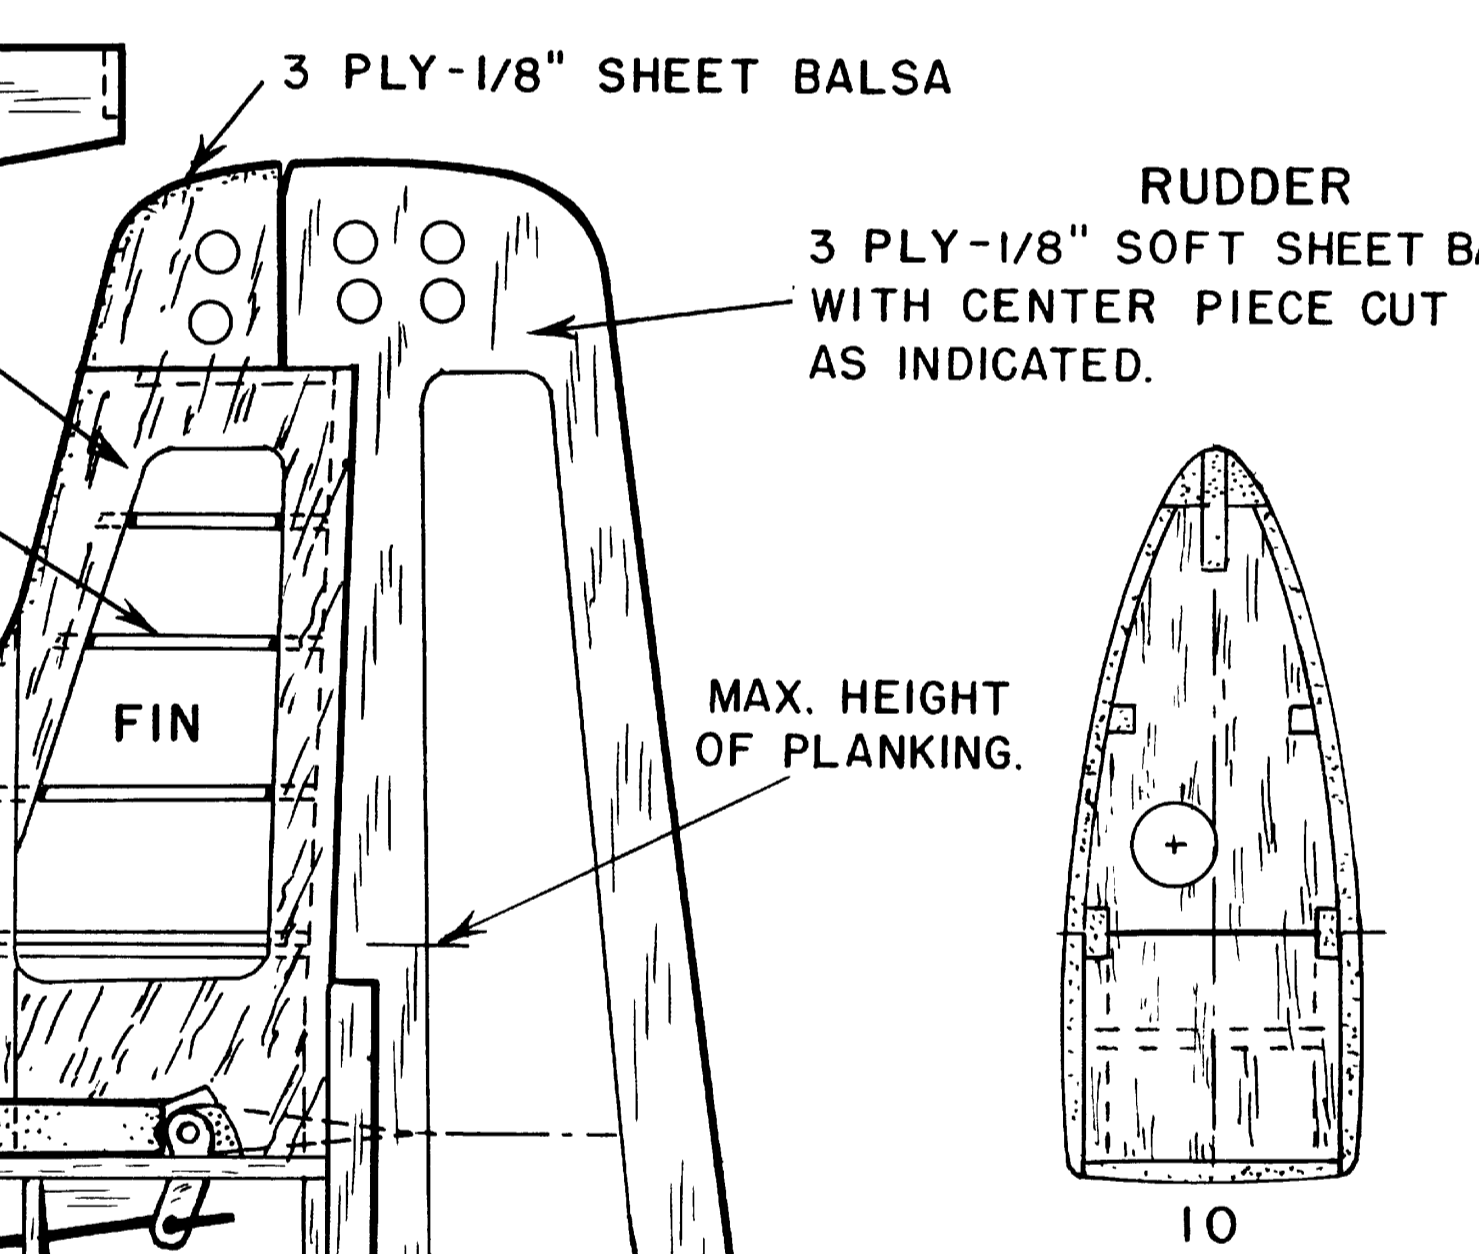

NOTE: USE SPAR TEMPLATES FROM G TO NO. 4 TO MAKE 1/8" HARD SHEET BALSA SPAR JOINERS.

MODEL AIRPLANE NEWS
531 FIFTH AVENUE • NEW YORK 17, N.Y.

SKYRAIDER

DESIGNED & DRAWN BY:
J. KELLY ABBOTT

PRINTED MATTER