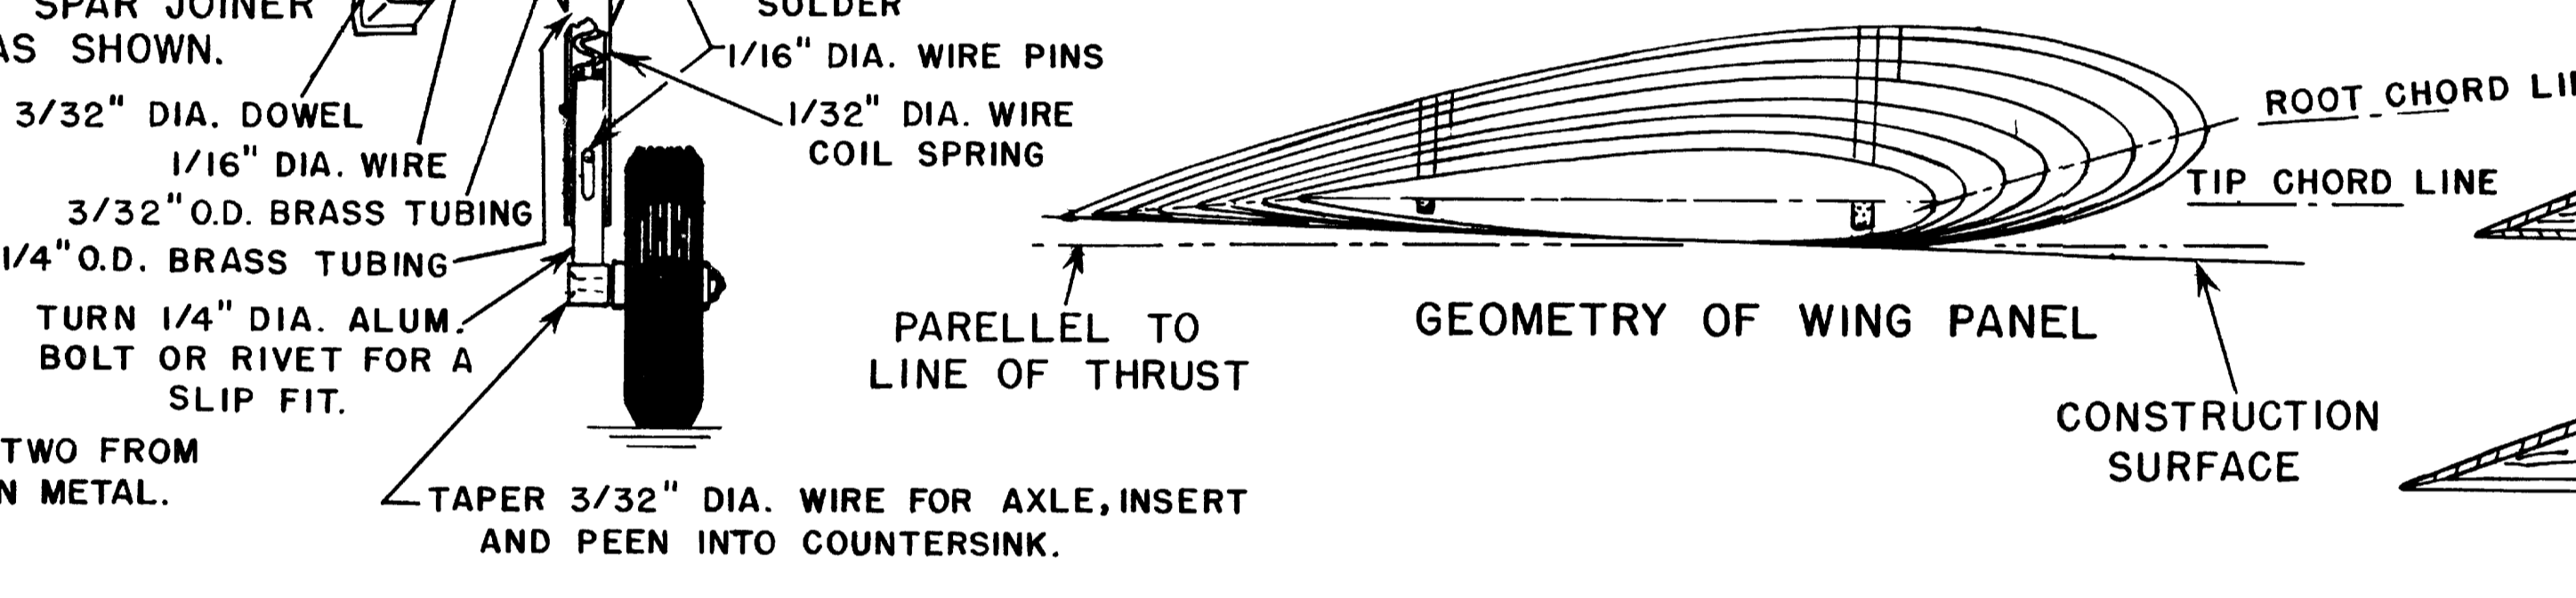

NOTE: USE SPAR TEMPLATES FROM G TO NO. 4 TO MAKE 1/8" HARD SHEET BALSA SPAR JOINERS.

MODEL AIRPLANE NEWS
531 FIFTH AVENUE • NEW YORK 17, N.Y.

SKYRAIDER

DESIGNED & DRAWN BY:
J. KELLY ABBOTT

PRINTED MATTER