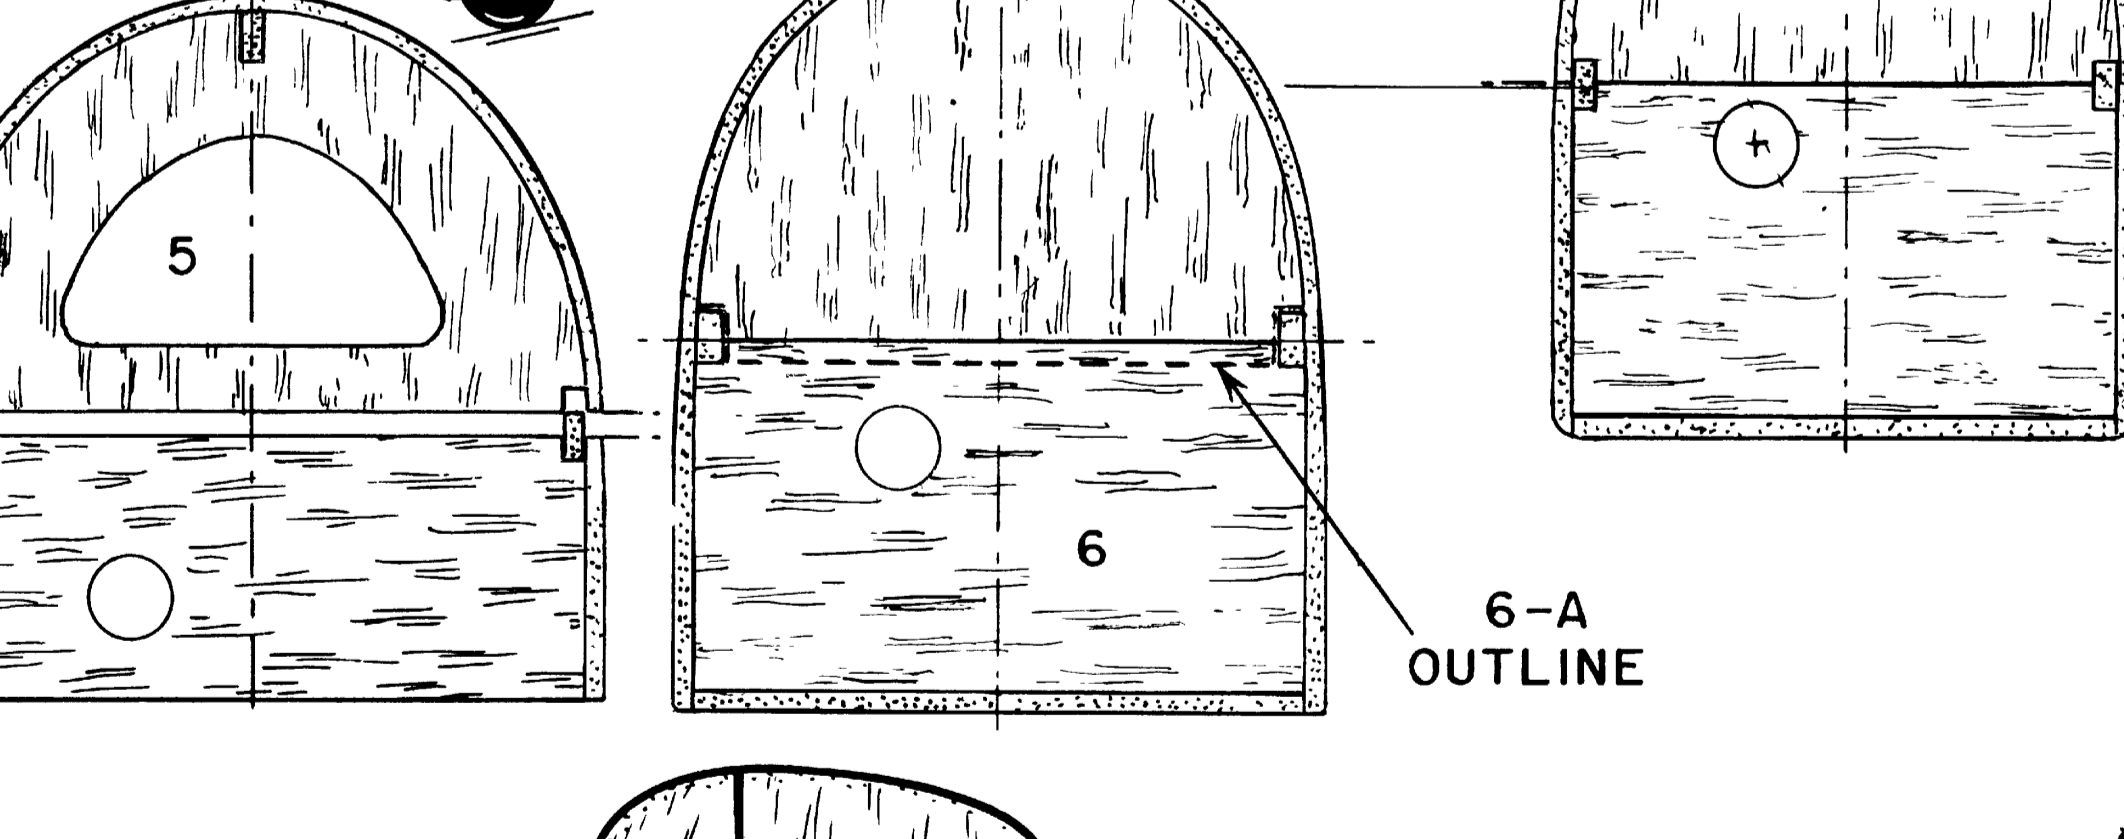

NOTE: USE SPAR TEMPLATES FROM G TO NO. 4 TO MAKE 1/8" HARD SHEET BALSA SPAR JOINERS.

MODEL AIRPLANE NEWS
531 FIFTH AVENUE • NEW YORK 17, N.Y.

SKYRAIDER

DESIGNED & DRAWN BY:
J. KELLY ABBOTT

PRINTED MATTER