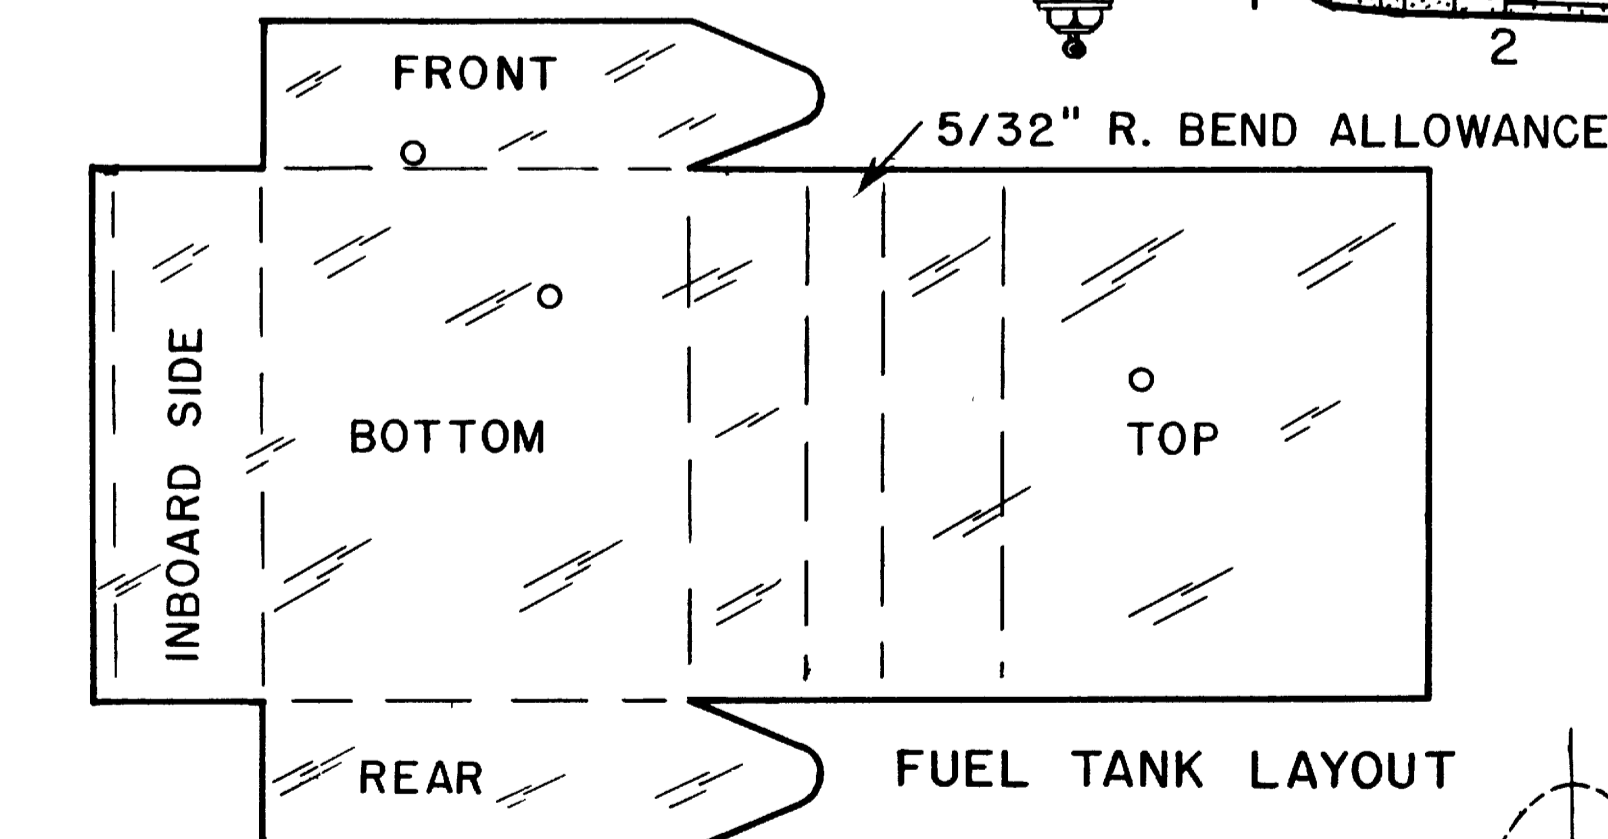

NOTE: USE SPAR TEMPLATES FROM G TO NO. 4 TO MAKE 1/8" HARD SHEET BALSA SPAR JOINERS.

MODEL AIRPLANE NEWS
531 FIFTH AVENUE • NEW YORK 17, N.Y.

SKYRAIDER

DESIGNED & DRAWN BY:
J. KELLY ABBOTT

PRINTED MATTER