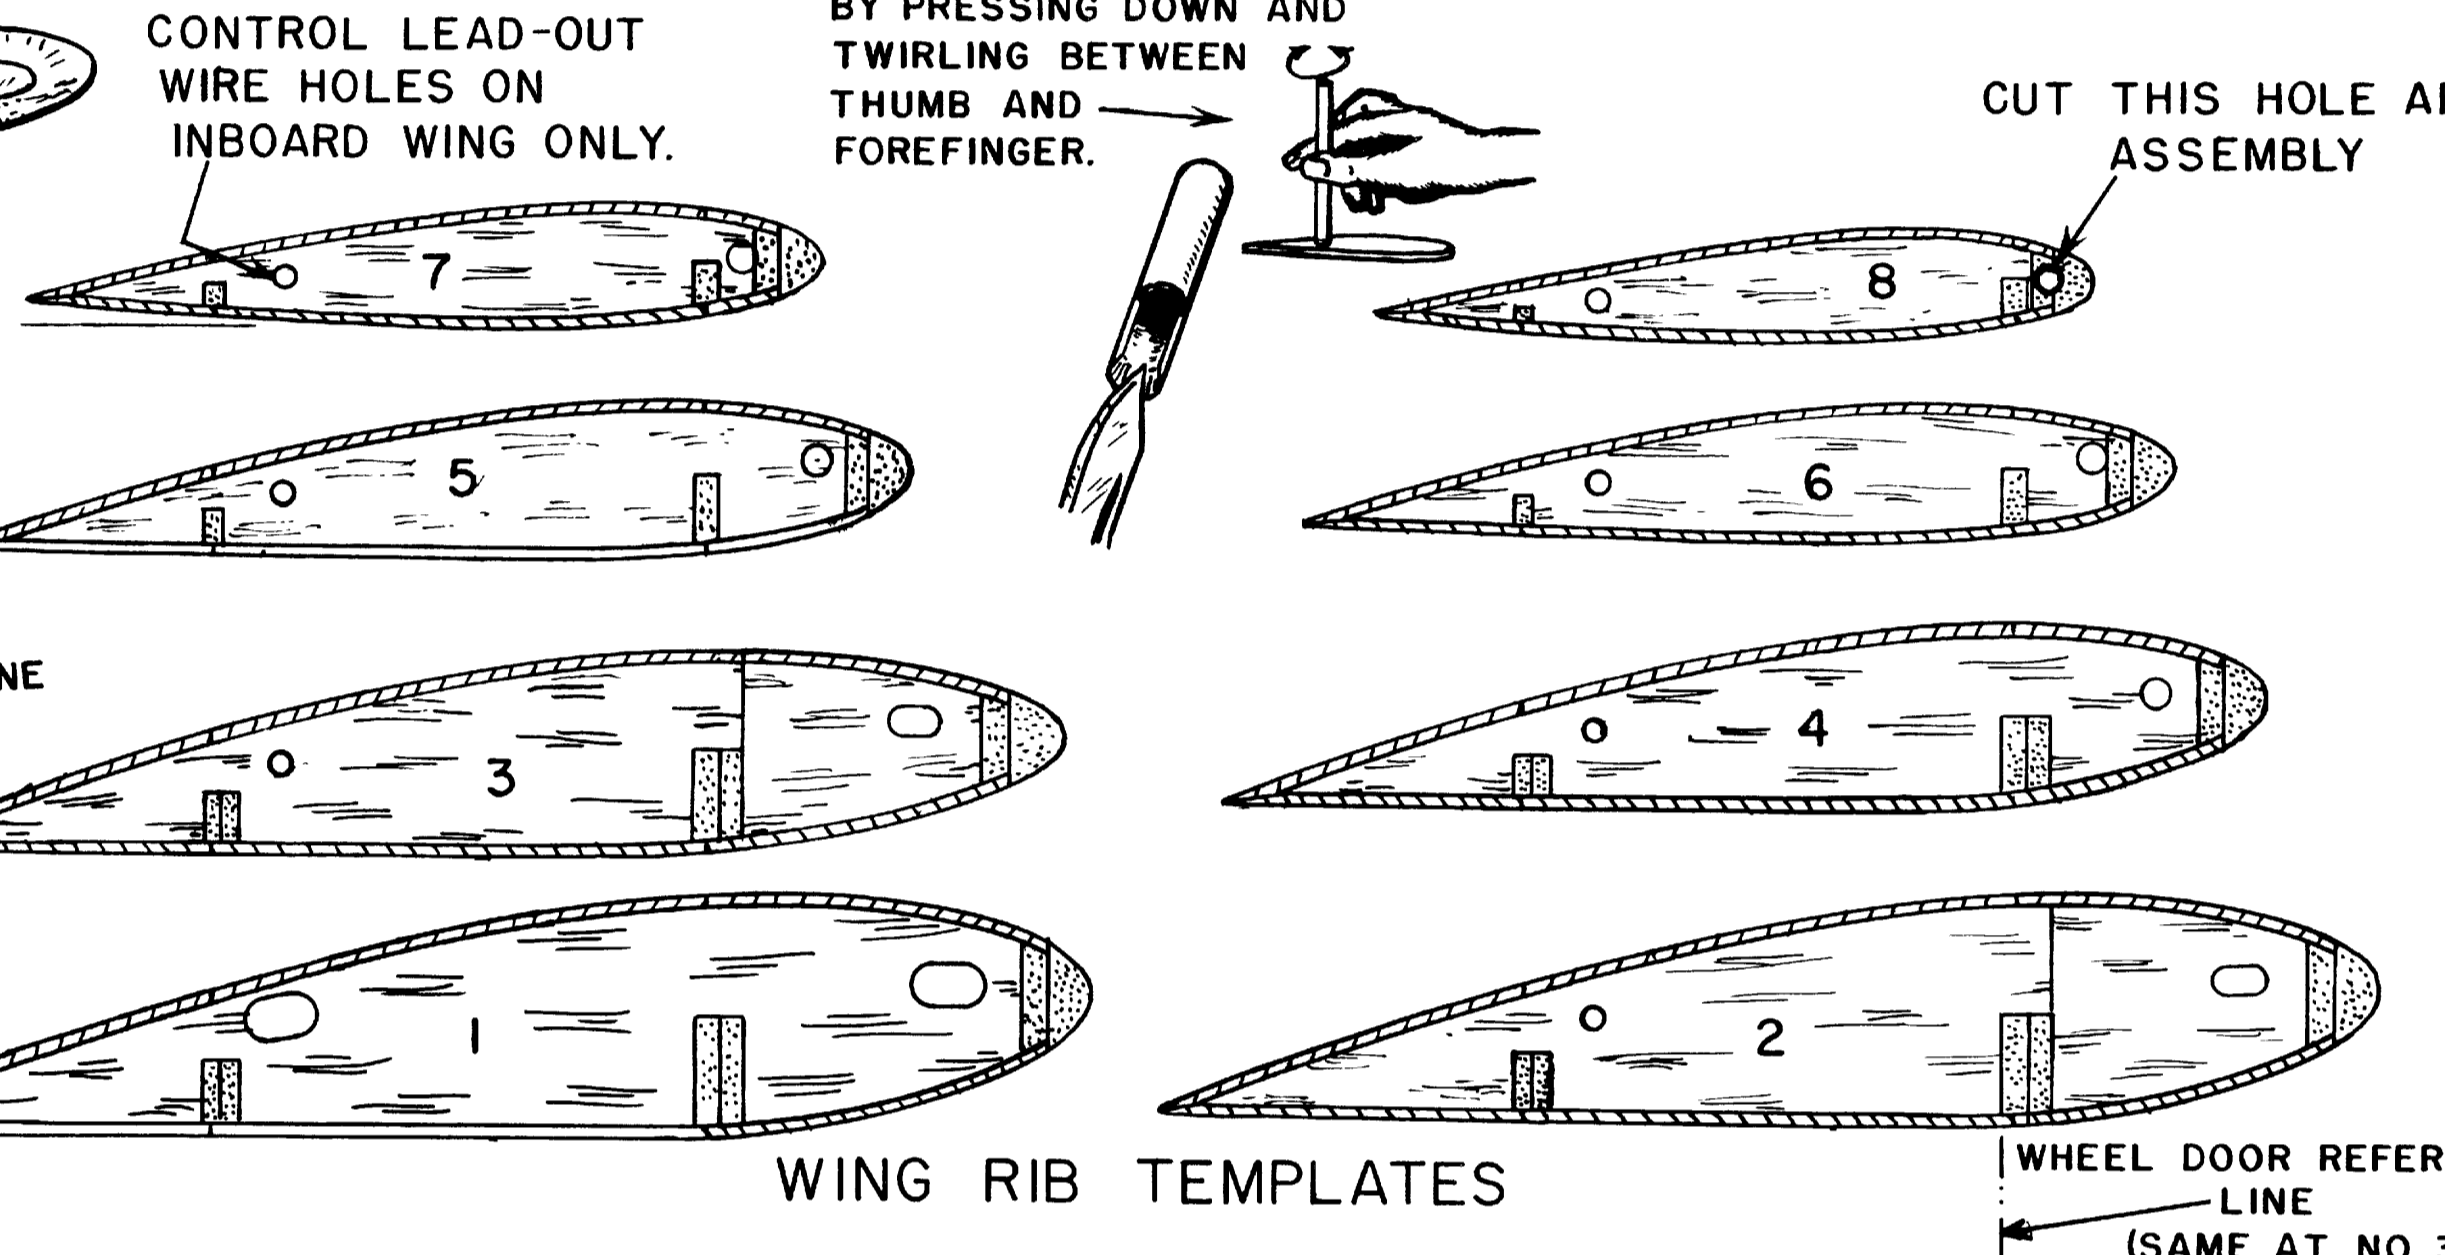

NOTE: USE SPAR TEMPLATES FROM G TO NO. 4 TO MAKE 1/8" HARD SHEET BALSA SPAR JOINERS.

MODEL AIRPLANE NEWS
531 FIFTH AVENUE • NEW YORK 17, N.Y.

SKYRAIDER

DESIGNED & DRAWN BY:
J. KELLY ABBOTT

PRINTED MATTER