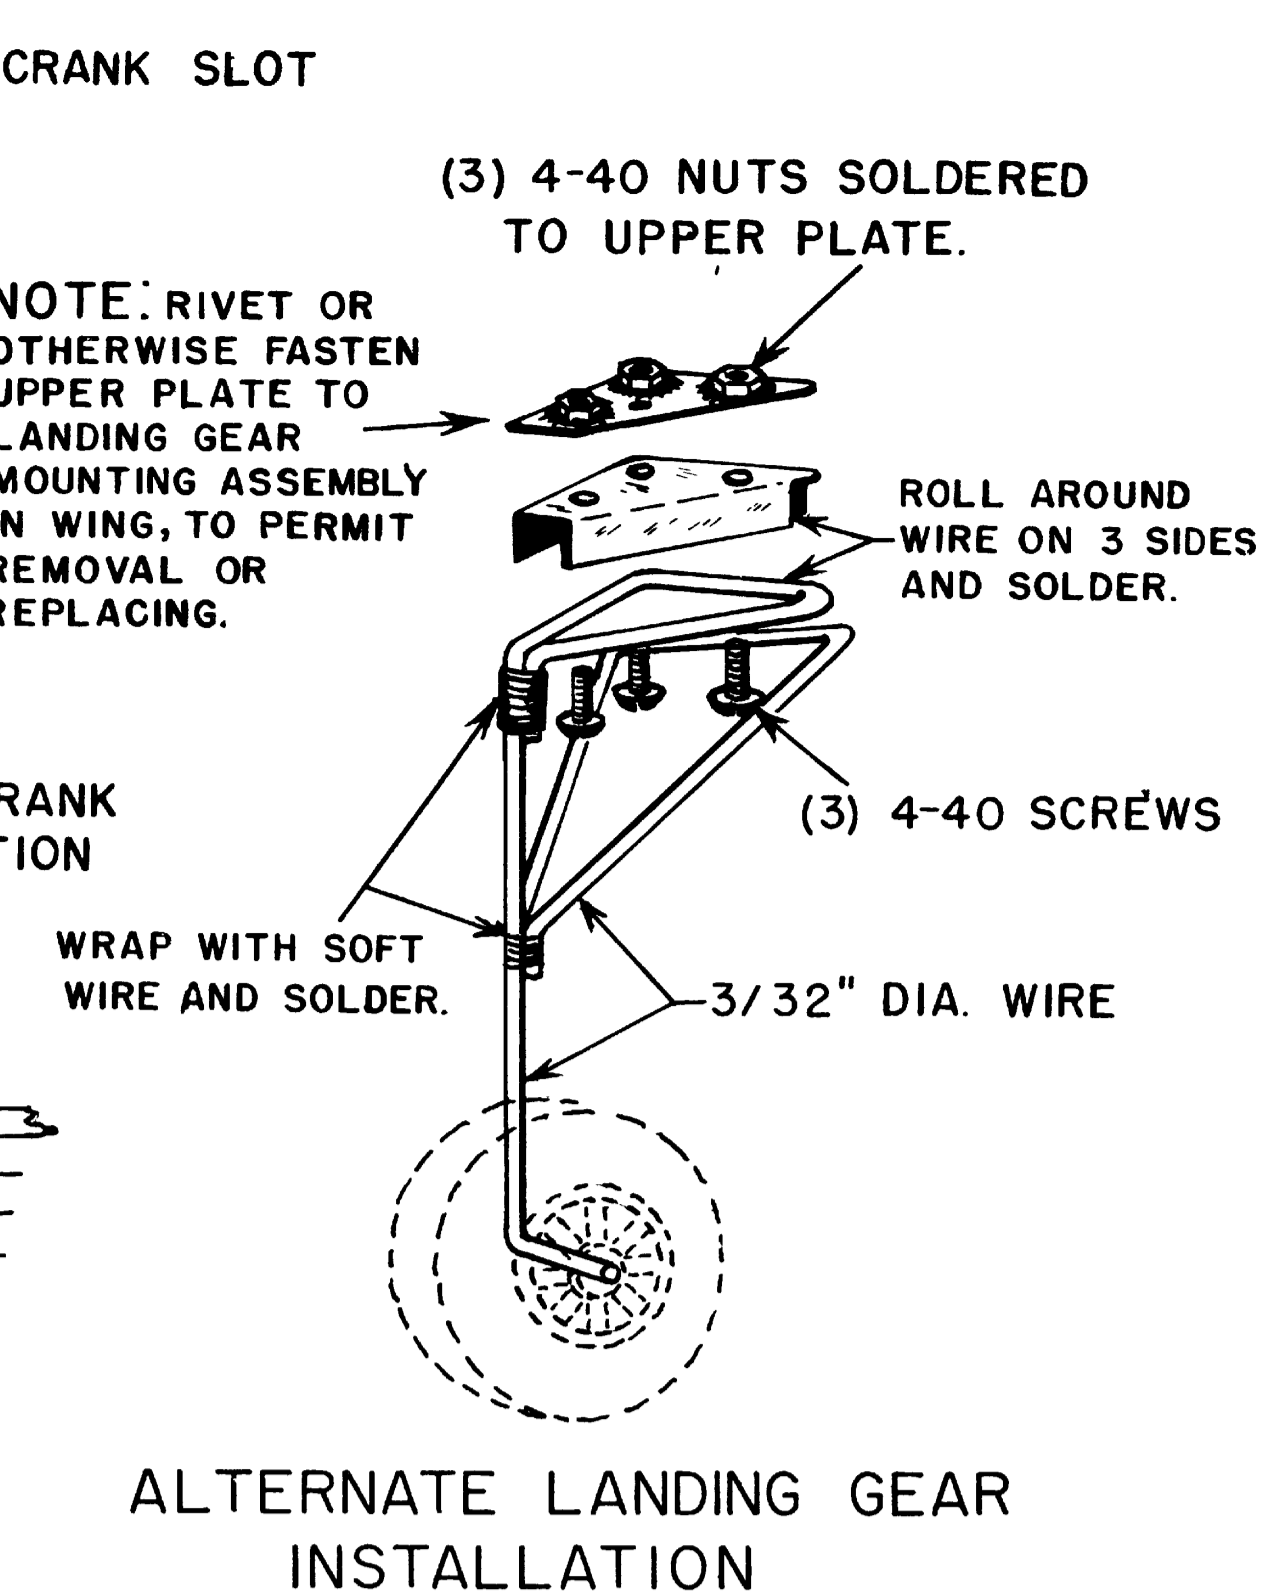

NOTE: USE SPAR TEMPLATES FROM G TO NO. 4 TO MAKE 1/8" HARD SHEET BALSA SPAR JOINERS.

MODEL AIRPLANE NEWS
531 FIFTH AVENUE • NEW YORK 17, N.Y.

SKYRAIDER

DESIGNED & DRAWN BY:
J. KELLY ABBOTT

PRINTED MATTER