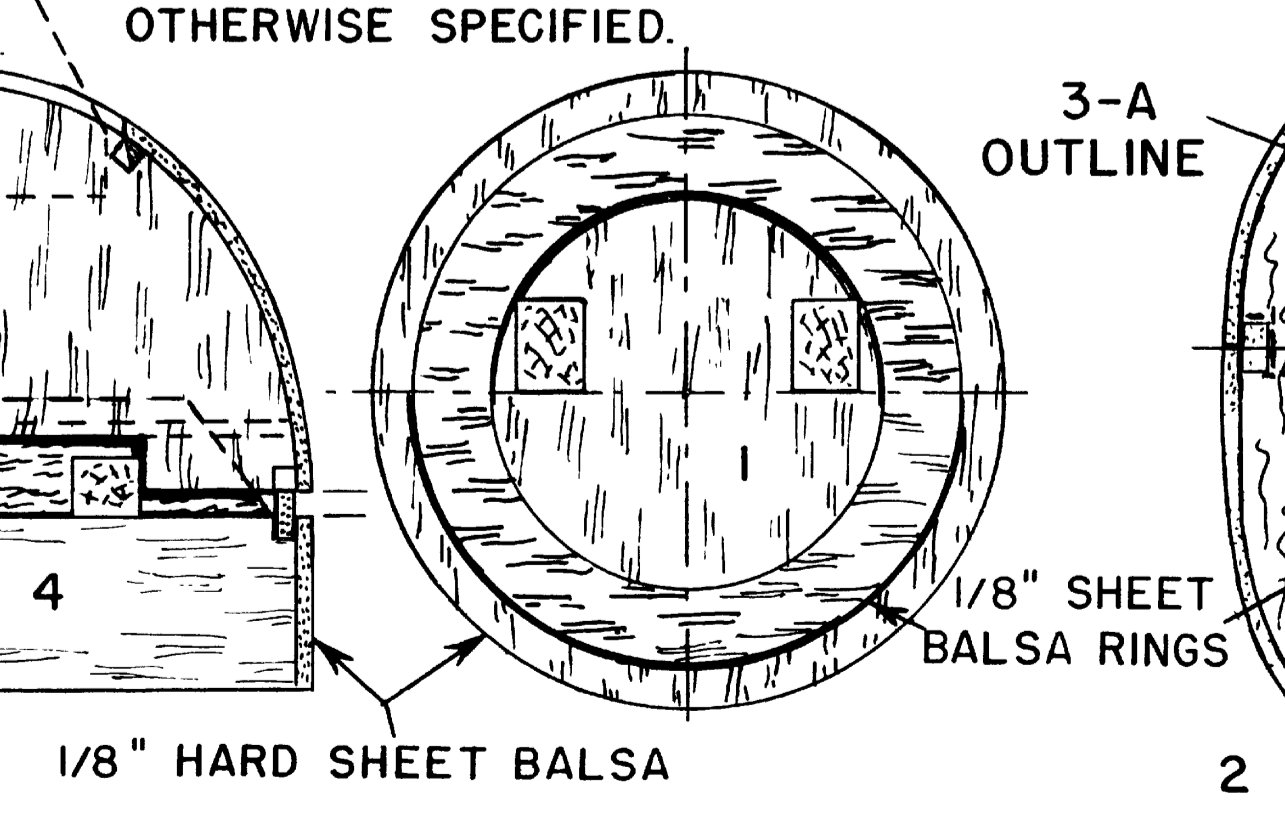

NOTE: USE SPAR TEMPLATES FROM G TO NO. 4 TO MAKE 1/8" HARD SHEET BALSA SPAR JOINERS.

MODEL AIRPLANE NEWS
531 FIFTH AVENUE • NEW YORK 17, N.Y.

SKYRAIDER

DESIGNED & DRAWN BY:
J. KELLY ABBOTT

PRINTED MATTER