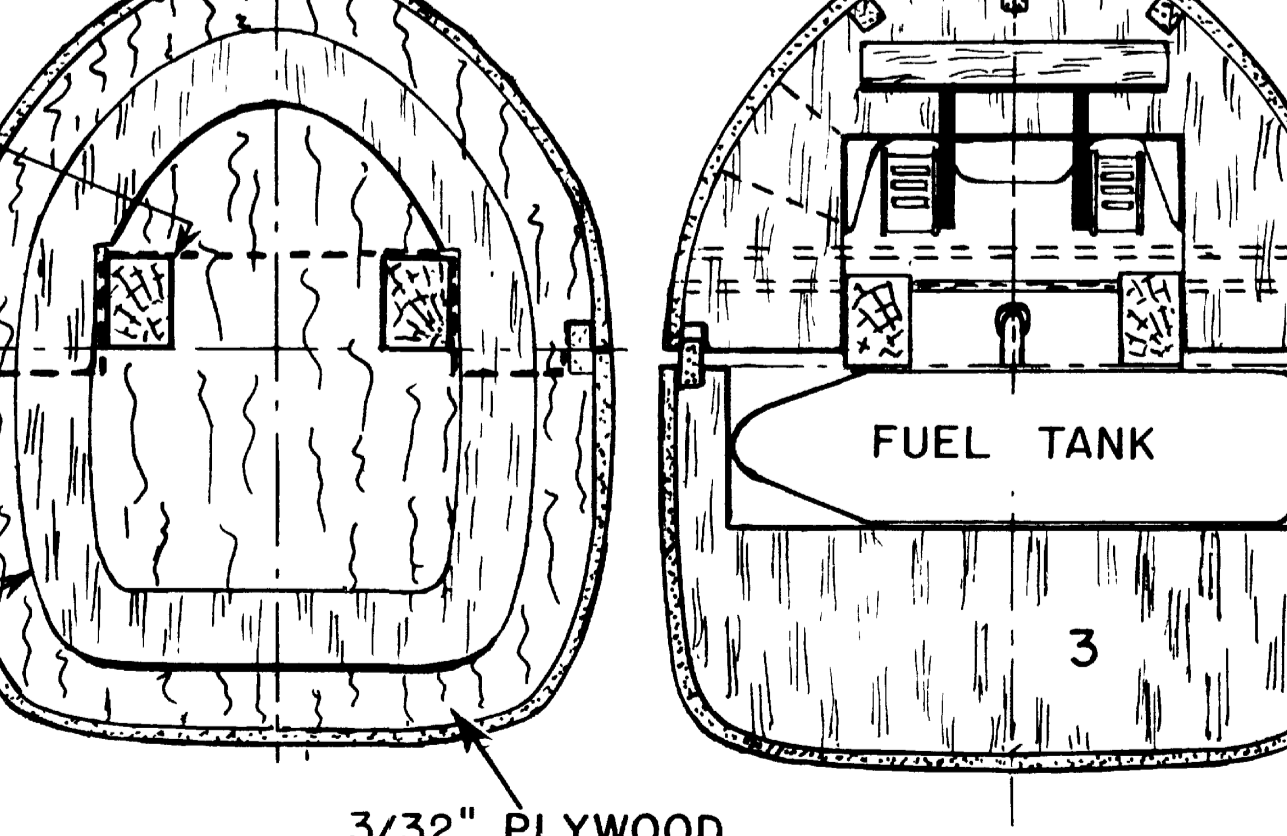

NOTE: USE SPAR TEMPLATES FROM G TO NO. 4 TO MAKE 1/8" HARD SHEET BALSA SPAR JOINERS.

MODEL AIRPLANE NEWS
531 FIFTH AVENUE • NEW YORK 17, N.Y.

SKYRAIDER

DESIGNED & DRAWN BY:
J. KELLY ABBOTT

PRINTED MATTER