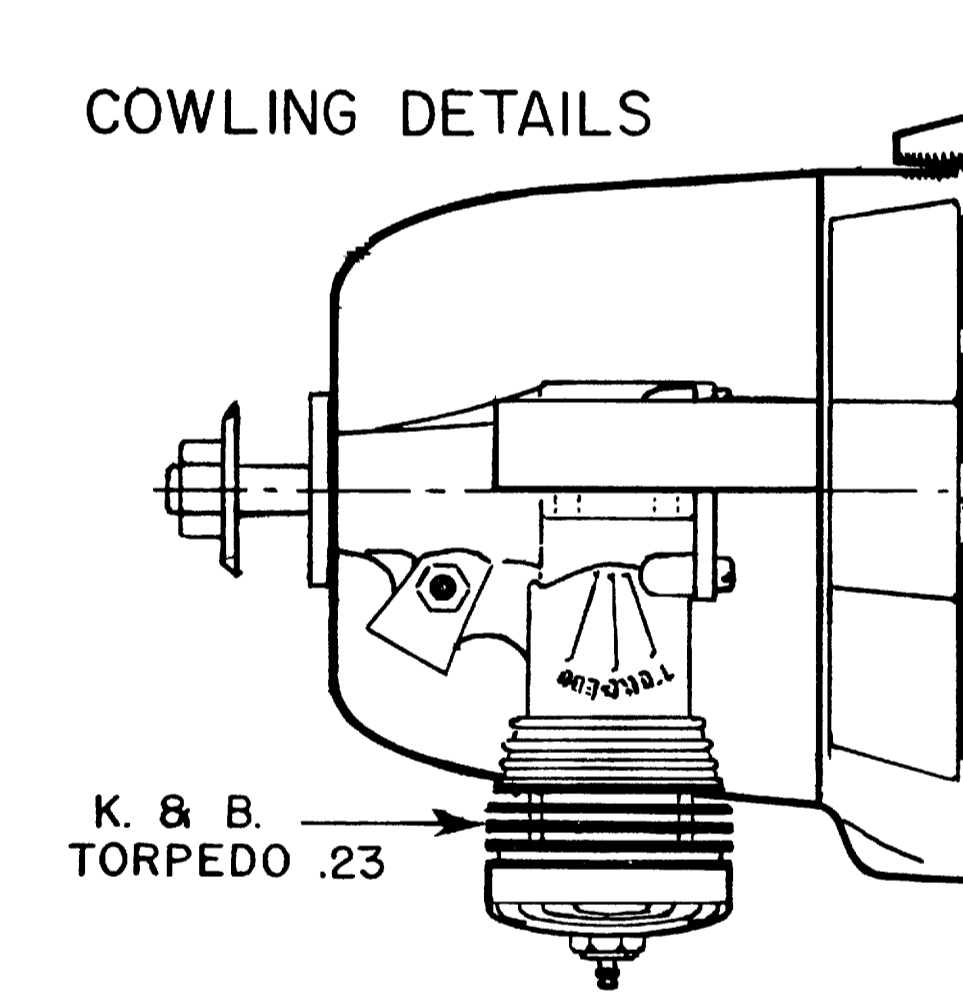

NOTE: USE SPAR TEMPLATES FROM G TO NO. 4 TO MAKE 1/8" HARD SHEET BALSA SPAR JOINERS.

MODEL AIRPLANE NEWS
531 FIFTH AVENUE • NEW YORK 17, N.Y.

SKYRAIDER

DESIGNED & DRAWN BY:
J. KELLY ABBOTT

PRINTED MATTER