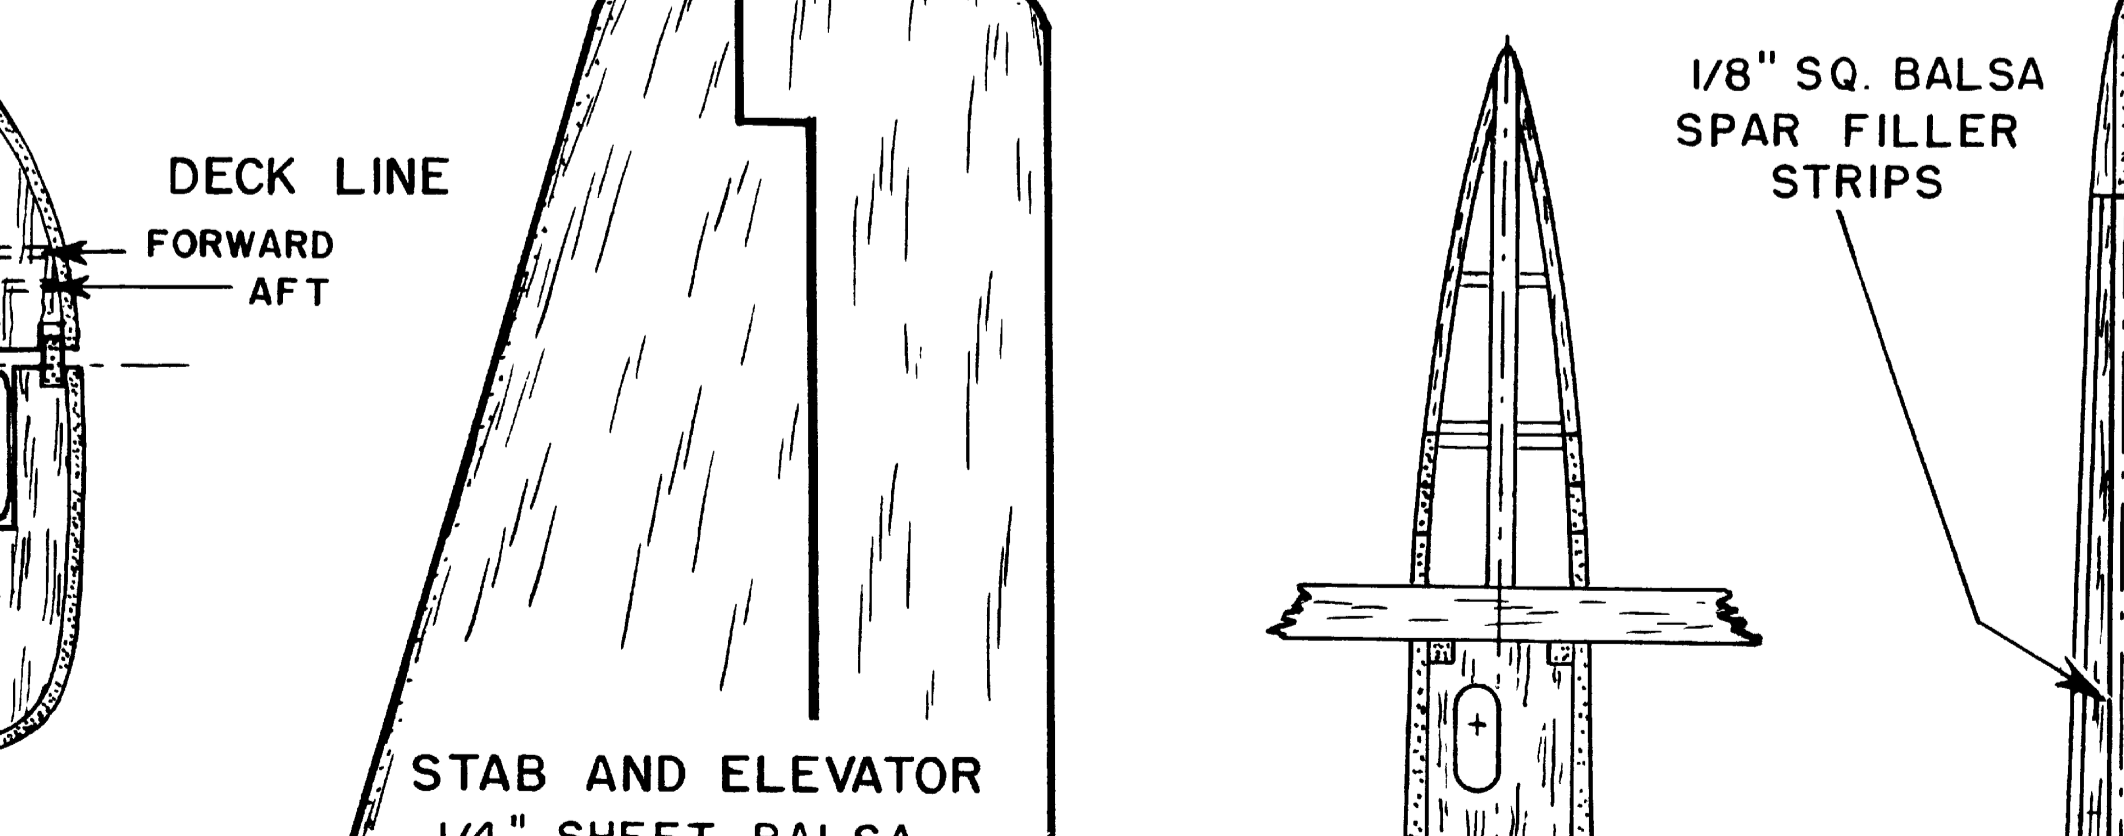

NOTE: USE SPAR TEMPLATES FROM G TO NO. 4 TO MAKE 1/8" HARD SHEET BALSA SPAR JOINERS.

MODEL AIRPLANE NEWS
531 FIFTH AVENUE • NEW YORK 17, N.Y.

SKYRAIDER

DESIGNED & DRAWN BY:
J. KELLY ABBOTT

PRINTED MATTER