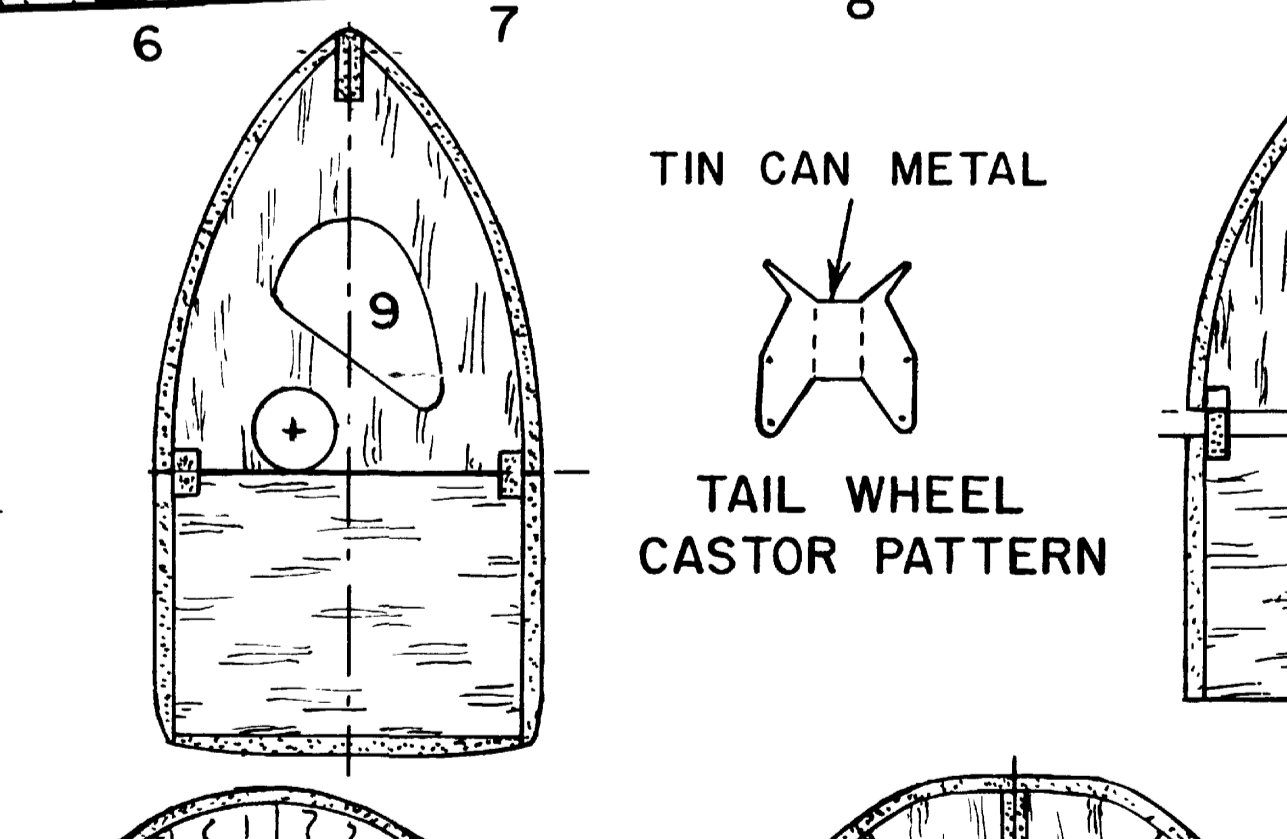

NOTE: USE SPAR TEMPLATES FROM G TO NO. 4 TO MAKE 1/8" HARD SHEET BALSA SPAR JOINERS.

MODEL AIRPLANE NEWS
531 FIFTH AVENUE • NEW YORK 17, N.Y.

SKYRAIDER

DESIGNED & DRAWN BY:
J. KELLY ABBOTT

PRINTED MATTER