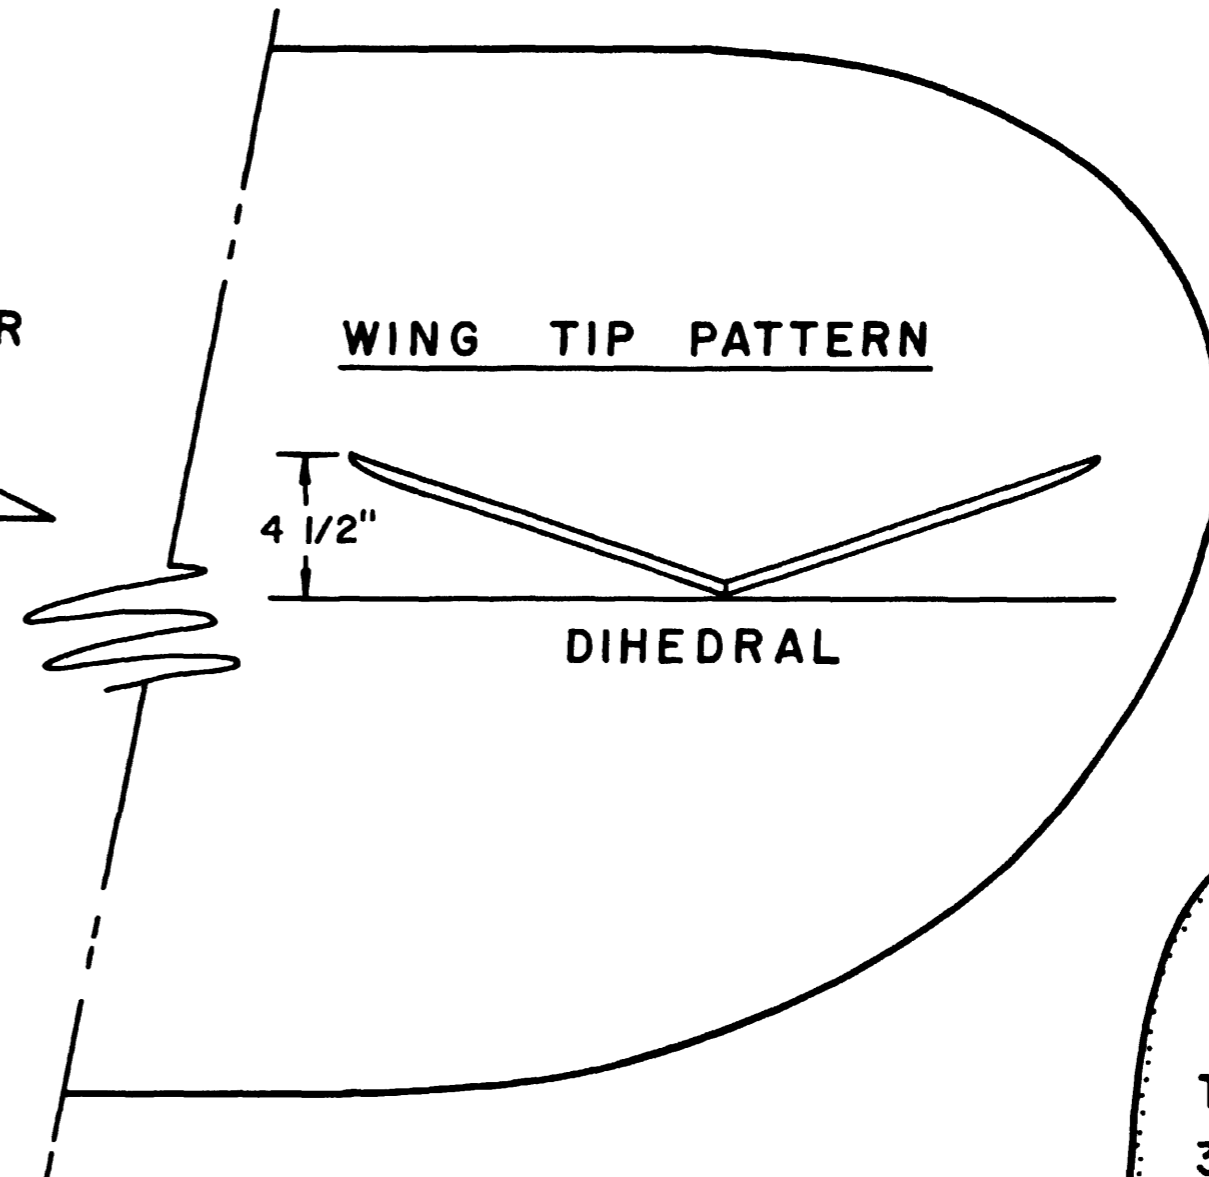

PUSHOVER

A FREE FLIGHT SPORT MODEL FOR .020 & .024
 DESIGNED BY "DOC" BAKER - DWG. DOTTY C.

WING SUPPORT 3/32" SHEET

TIP FINS
 3/32" SHEET
 2 REQ.