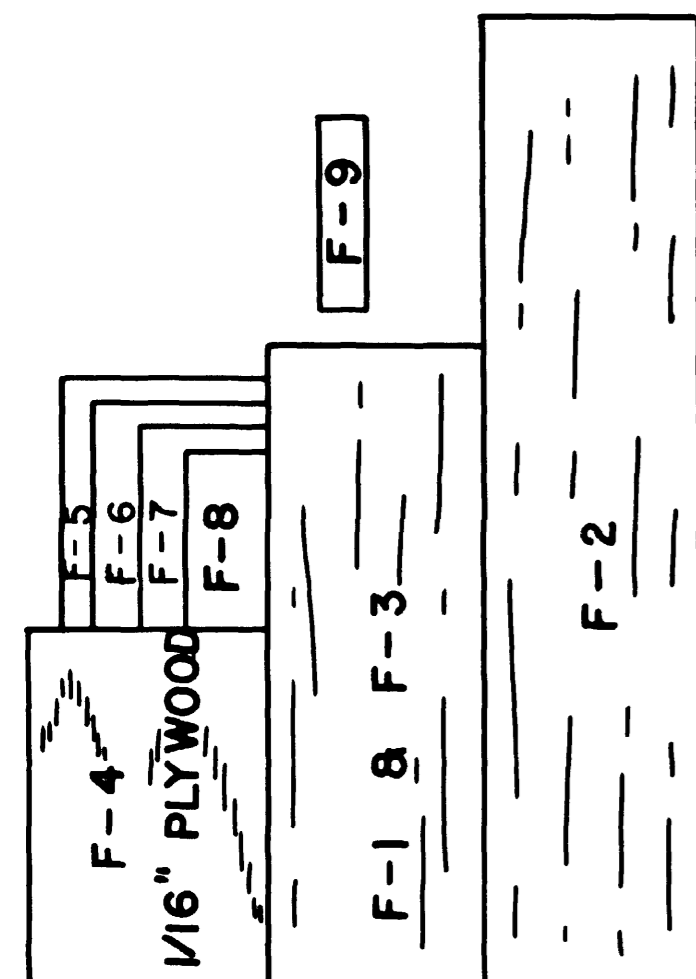

PUSHOVER

A FREE FLIGHT SPORT MODEL FOR .020 & .024
 DESIGNED BY "DOC" BAKER - DWG. DOTTY C.

WING SUPPORT 3/32" SHEET

TIP FINS
 3/32" SHEET
 2 REQ.