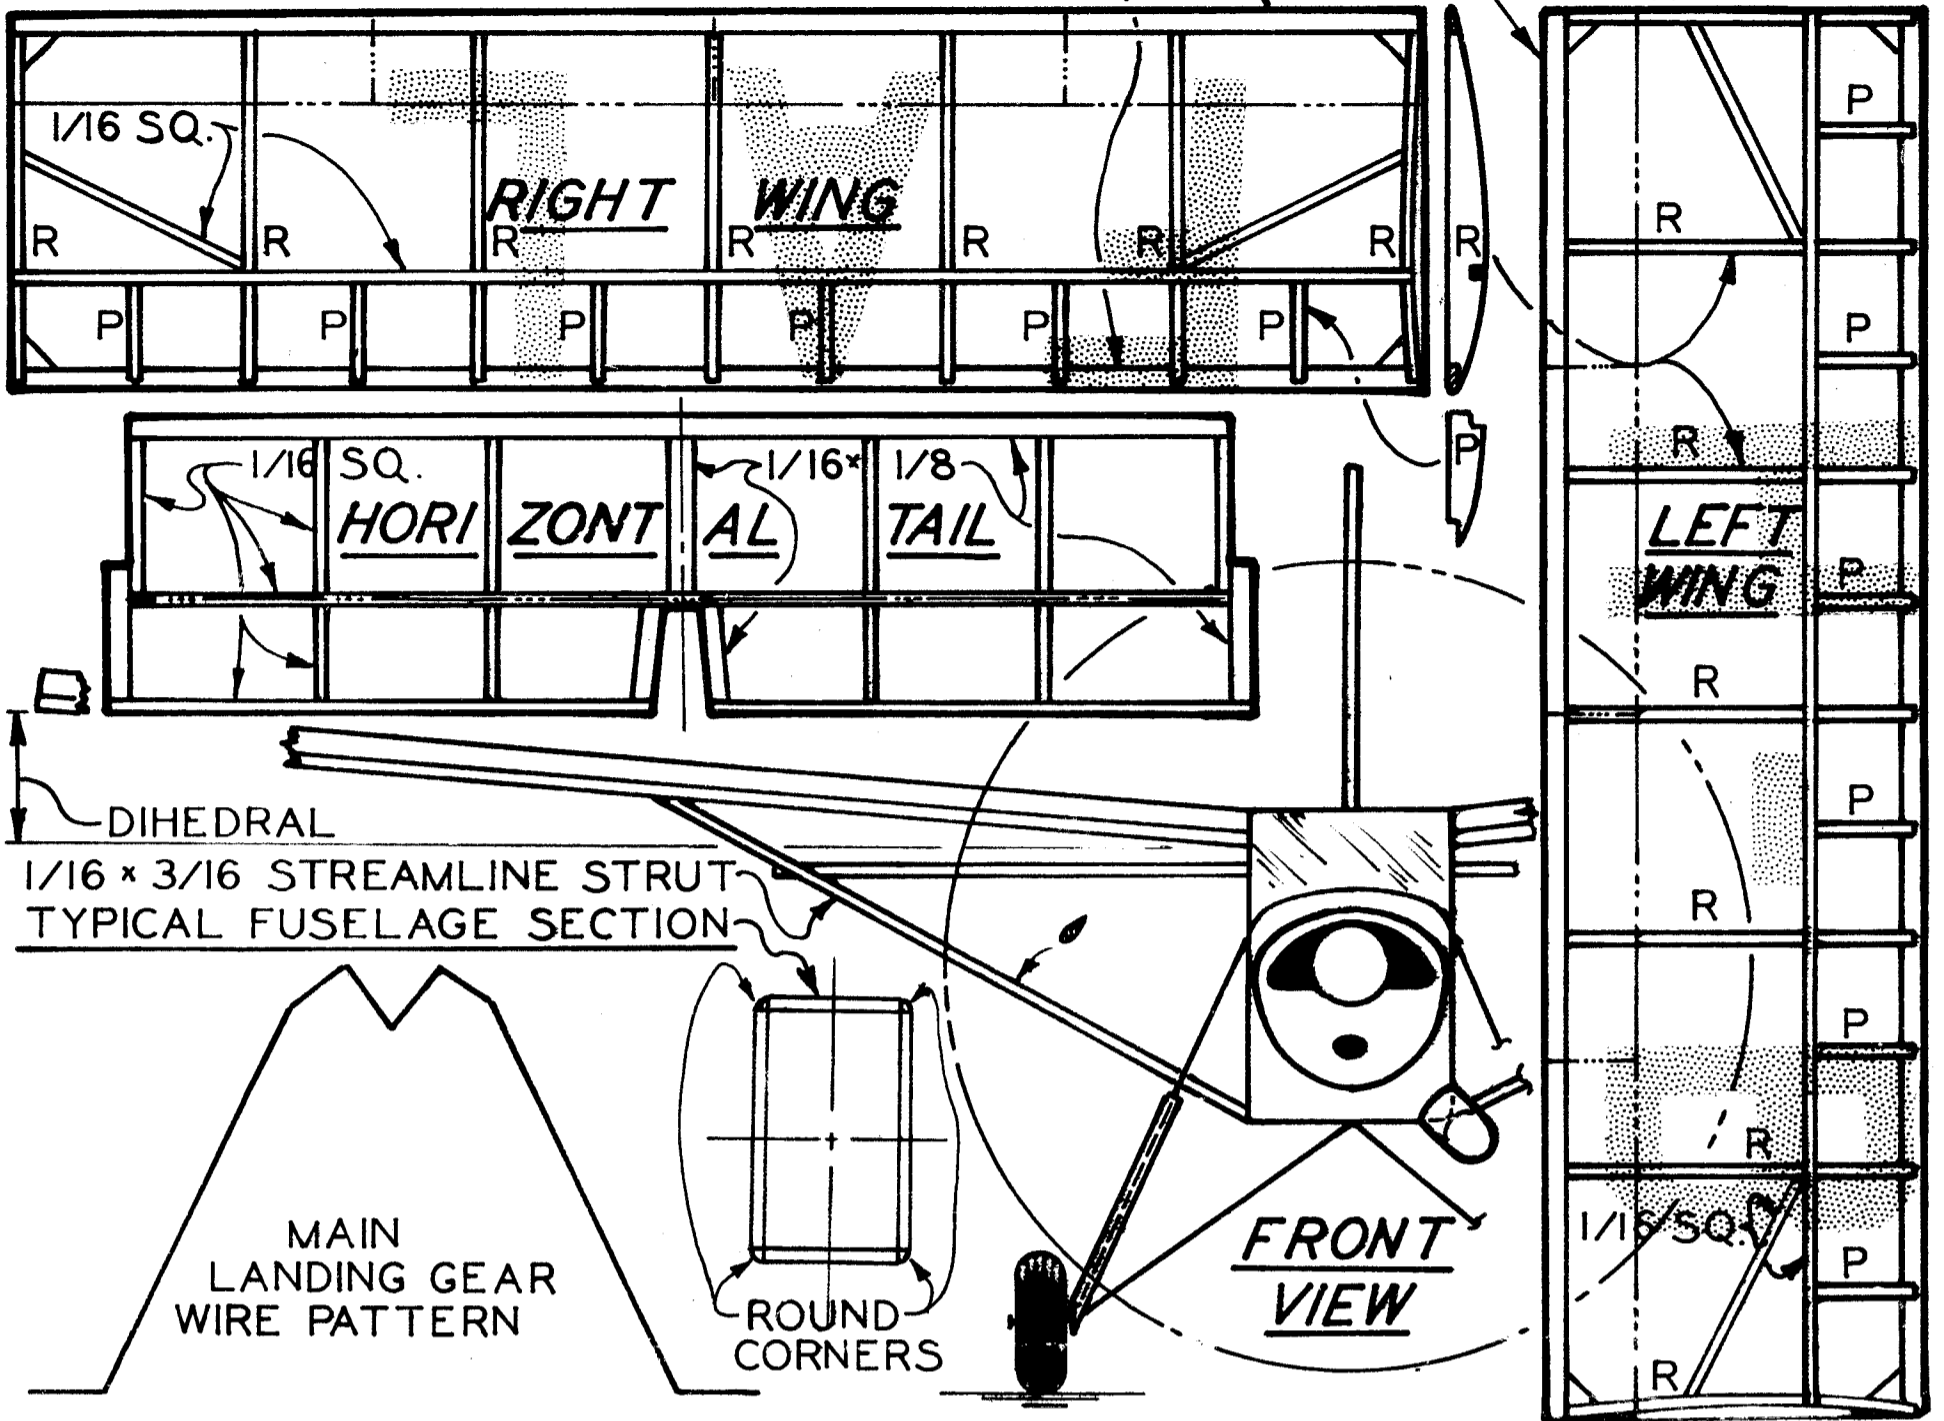

LEADING AND TRAILING EDGES 1/16 x 1/8

ALL RIBS, FORMERS, NOSE BLOCK LAMINATIONS, AND GUSSETS 1/16TH SHEET. ALL PARTS ARE MADE FROM BALSAM WOOD EXCEPT AS NOTED ON PLANS