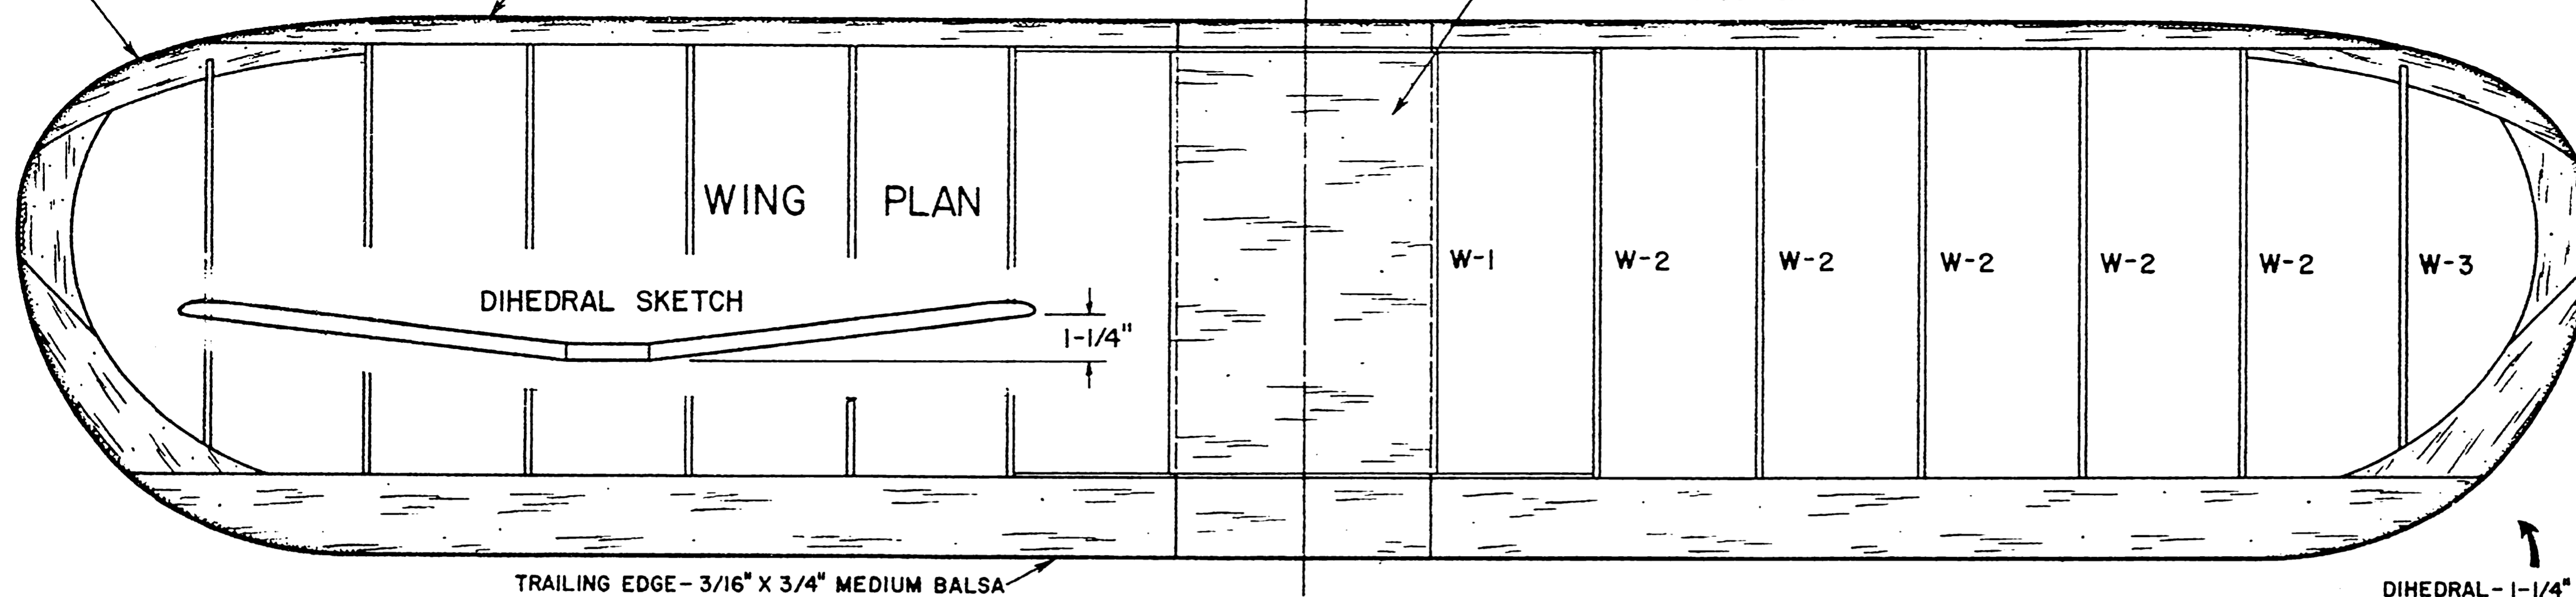

3/16" SHEET WING TIP

LEADING EDGE-1/4" X 5/16" MEDIUM HARD Balsa

1/32" SHEET TOP & BOTTOM

DIHEDRAL- 1-1/4" UNDER EACH WING TIP

POWERED BY PEE WEE .020

NOTE: USE Balsa UNLESS OTHERWISE SPECIFIED

FLIGHT PATTERN: LEFT POWER - RIGHT GLIDE