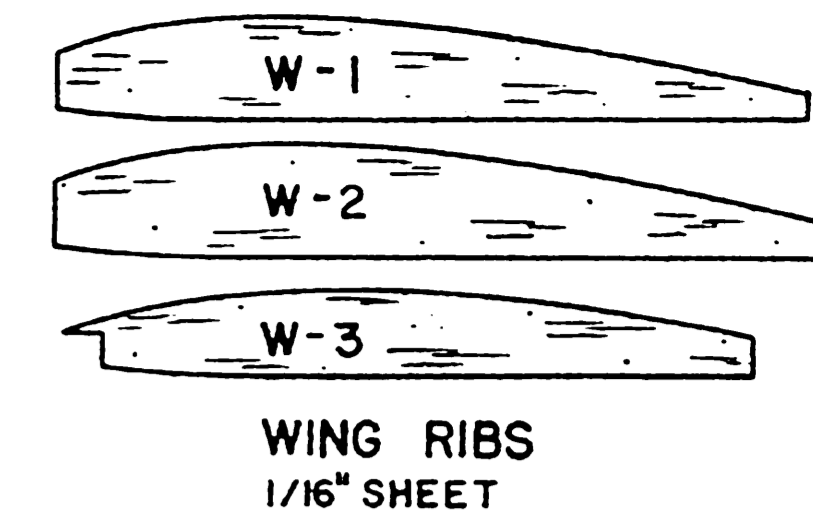

3/16" SHEET WING TIP

LEADING EDGE-1/4" X 5/16" MEDIUM HARD Balsa

1/32" SHEET TOP & BOTTOM

DIHEDRAL- 1-1/4" UNDER EACH WING TIP

POWERED BY PEE WEE .020

NOTE: USE Balsa UNLESS OTHERWISE SPECIFIED

FLIGHT PATTERN: LEFT POWER - RIGHT GLIDE