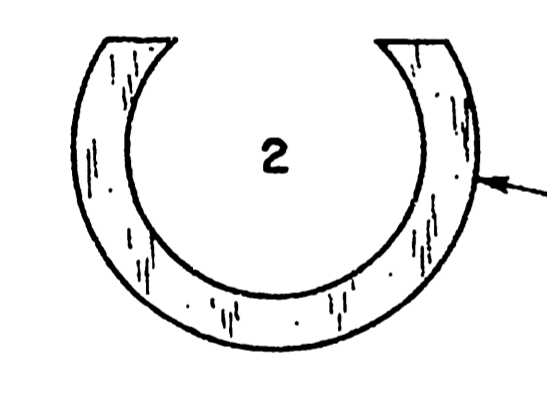

3/16" SHEET WING TIP

LEADING EDGE-1/4" X 5/16" MEDIUM HARD Balsa

1/32" SHEET TOP & BOTTOM

DIHEDRAL- 1-1/4" UNDER EACH WING TIP

POWERED BY PEE WEE .020

NOTE: USE Balsa UNLESS OTHERWISE SPECIFIED

FLIGHT PATTERN: LEFT POWER - RIGHT GLIDE