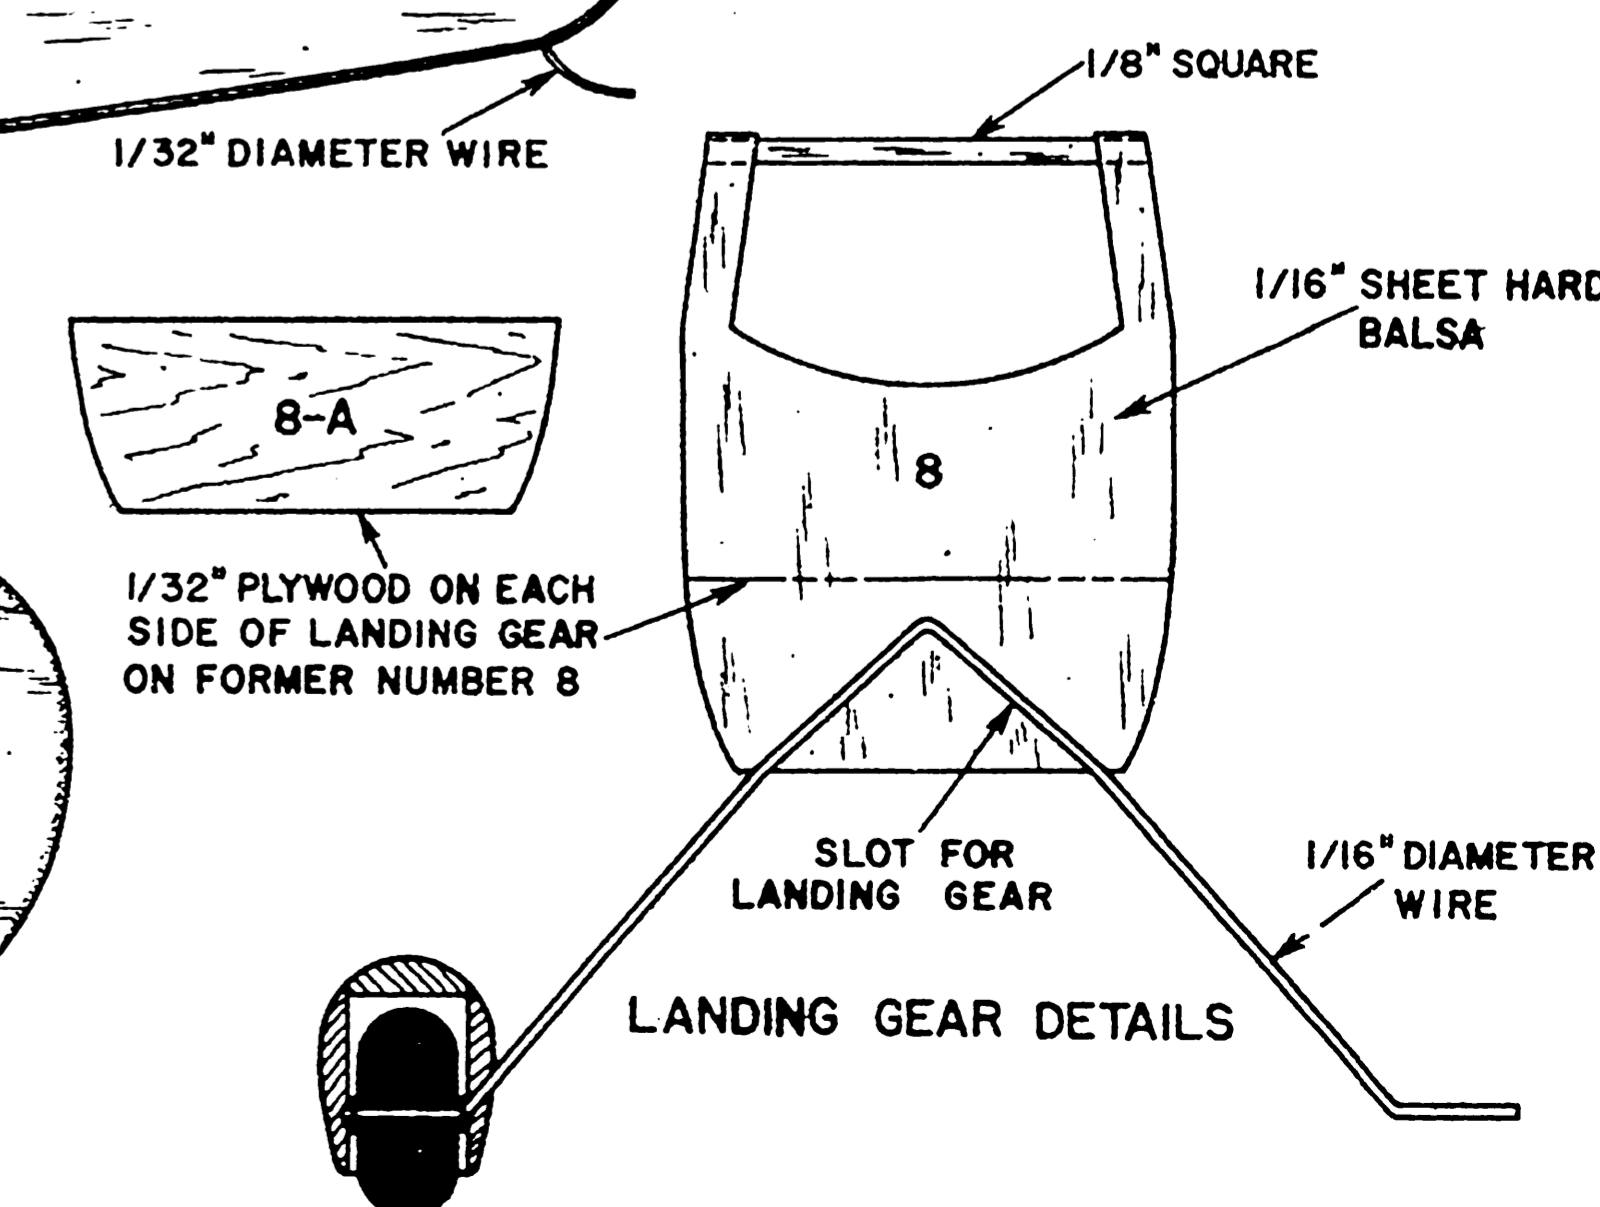

3/16" SHEET WING TIP

LEADING EDGE-1/4" X 5/16" MEDIUM HARD Balsa

1/32" SHEET TOP & BOTTOM

DIHEDRAL- 1-1/4" UNDER EACH WING TIP

POWERED BY PEE WEE .020

NOTE: USE Balsa UNLESS OTHERWISE SPECIFIED

FLIGHT PATTERN: LEFT POWER - RIGHT GLIDE