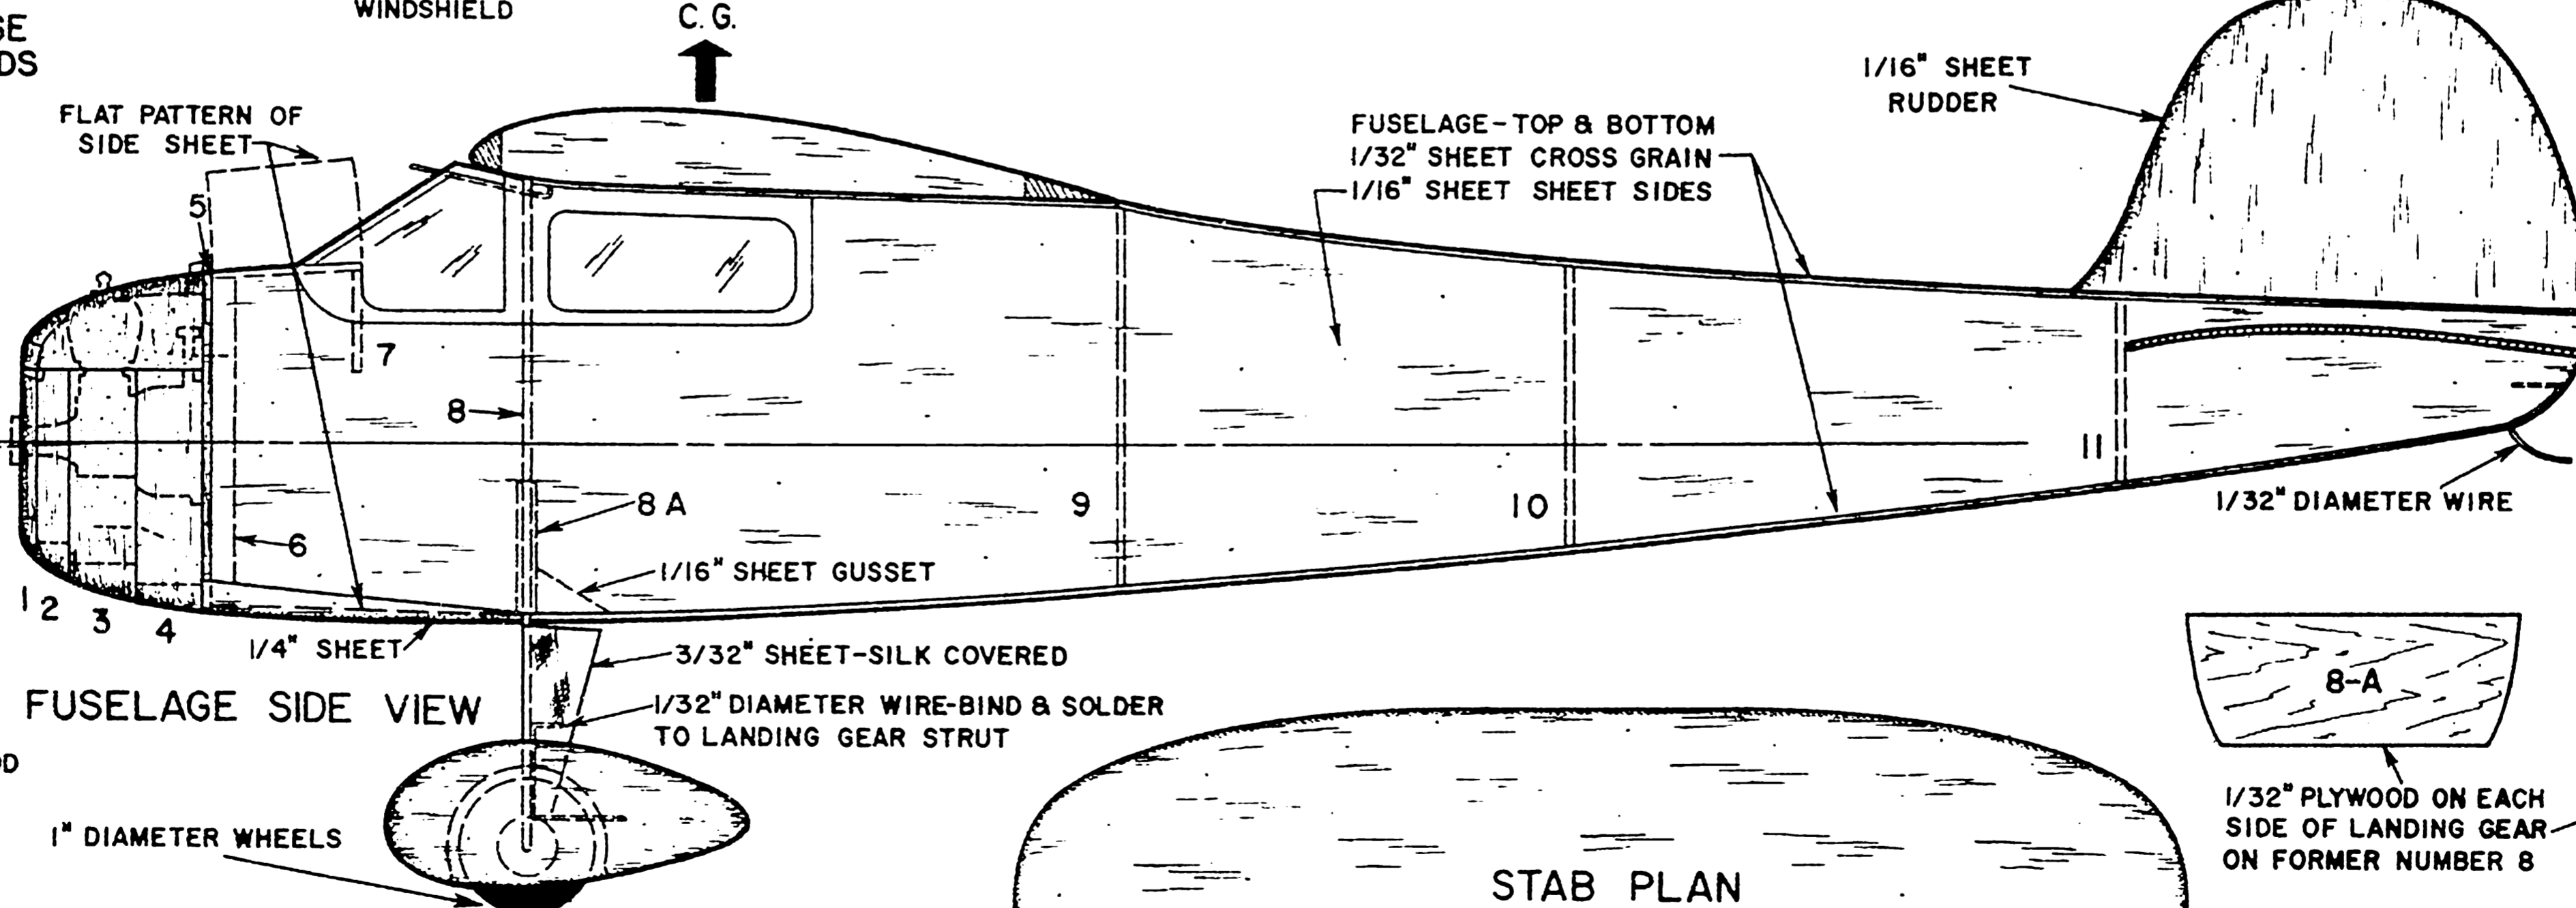

3/16" SHEET WING TIP

LEADING EDGE-1/4" X 5/16" MEDIUM HARD Balsa

1/32" SHEET TOP & BOTTOM

DIHEDRAL- 1-1/4" UNDER EACH WING TIP

POWERED BY PEE WEE .020

NOTE: USE Balsa UNLESS OTHERWISE SPECIFIED

FLIGHT PATTERN: LEFT POWER - RIGHT GLIDE