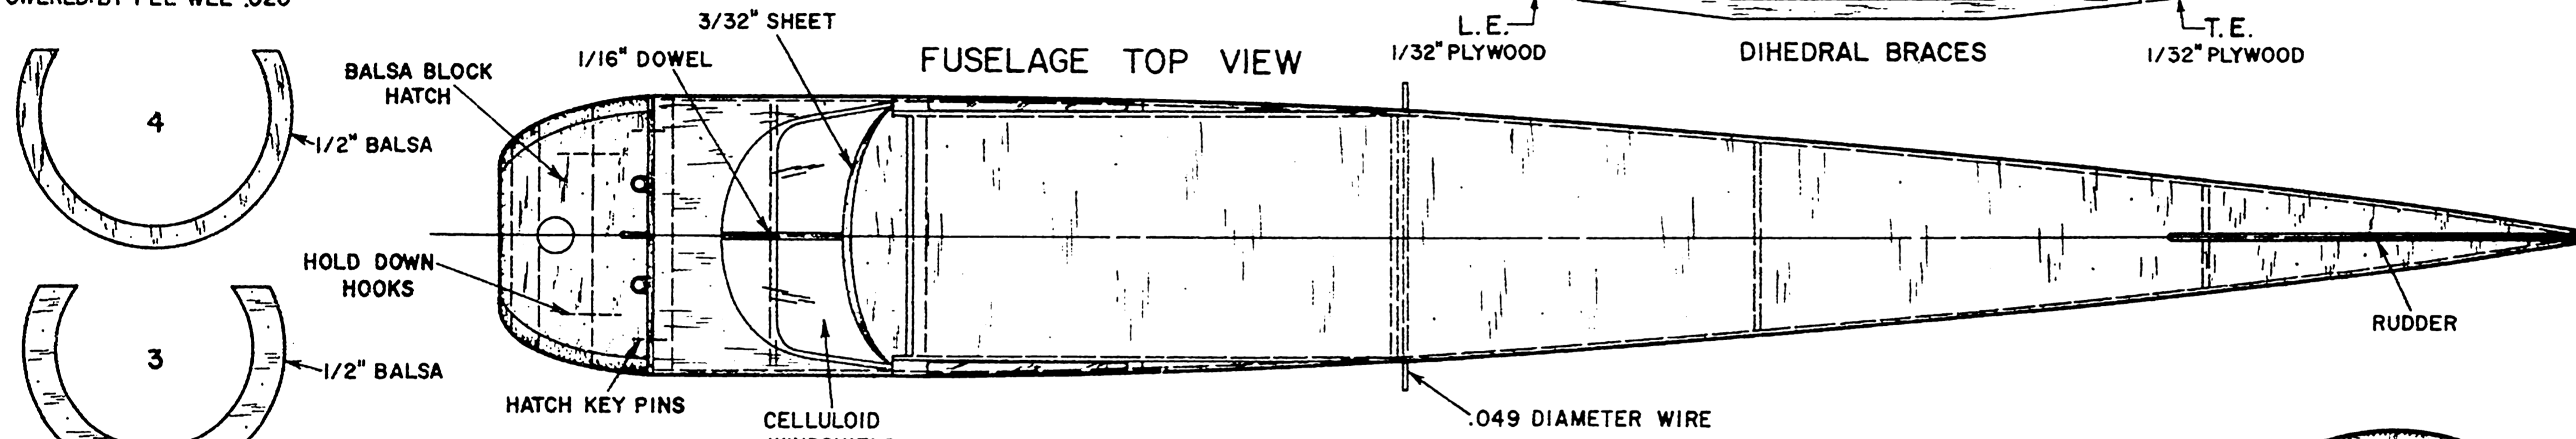

3/16" SHEET WING TIP

LEADING EDGE-1/4" X 5/16" MEDIUM HARD Balsa

1/32" SHEET TOP & BOTTOM

DIHEDRAL- 1-1/4" UNDER EACH WING TIP

POWERED BY PEE WEE .020

NOTE: USE Balsa UNLESS OTHERWISE SPECIFIED

FLIGHT PATTERN: LEFT POWER - RIGHT GLIDE