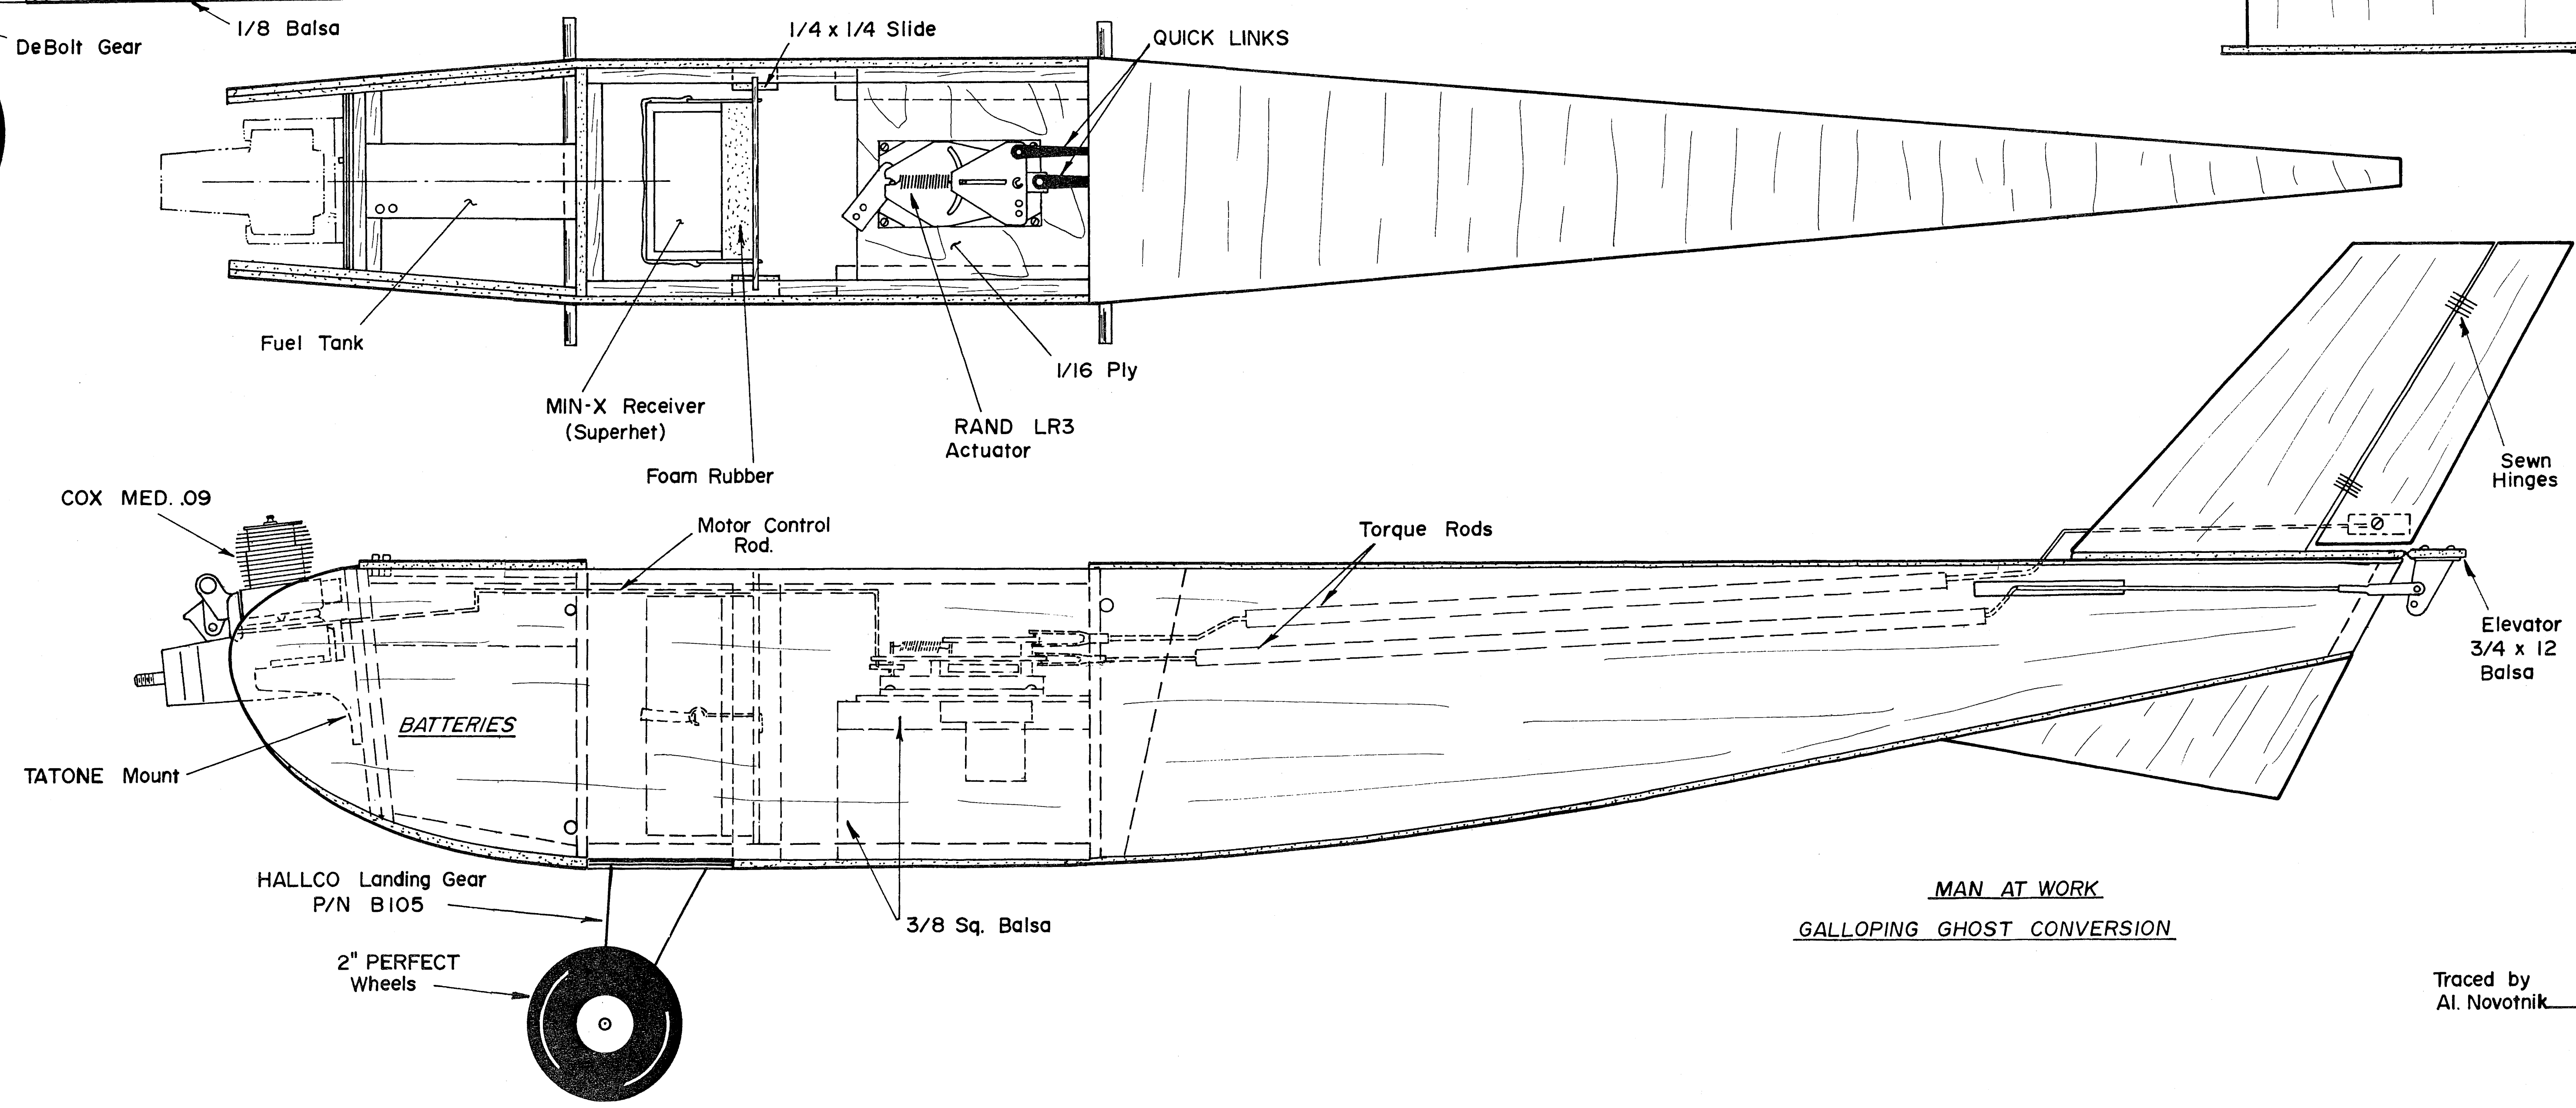

**MAYFLY**  
 Designed by DICK GIBBS  
 Modifications by DALE MYERS  
 Span 36" Area 216 Sq in.  
 Power .049

MAN AT WORK  
 GALLOPING GHOST CONVERSION

Traced by  
 Al. Novotnik