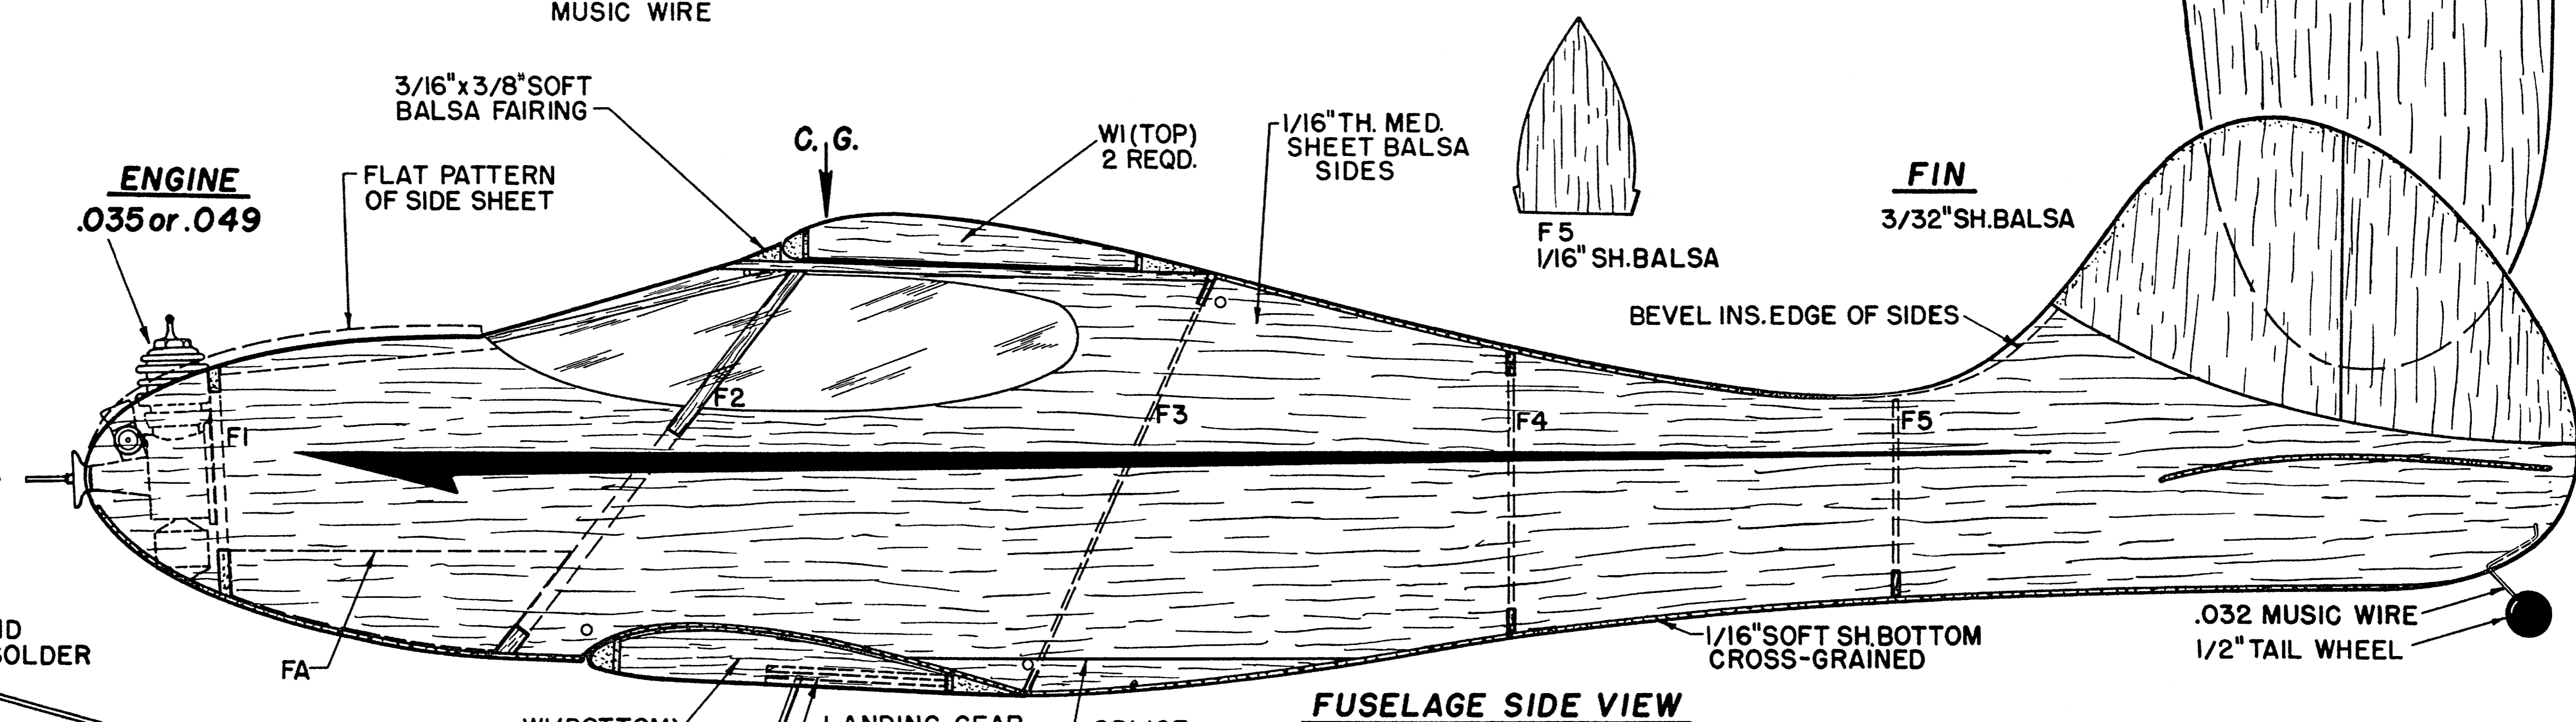

FORMERS

STABILIZER
 1/16" MED. SH. BALS

LANDING GEAR

BI-GONE

NORTHWEST CHAMPIONSHIPS
 1/2A F.F. 1st PLACE
 BY VERN CLEMENTS
 Drawn: Ed Galt