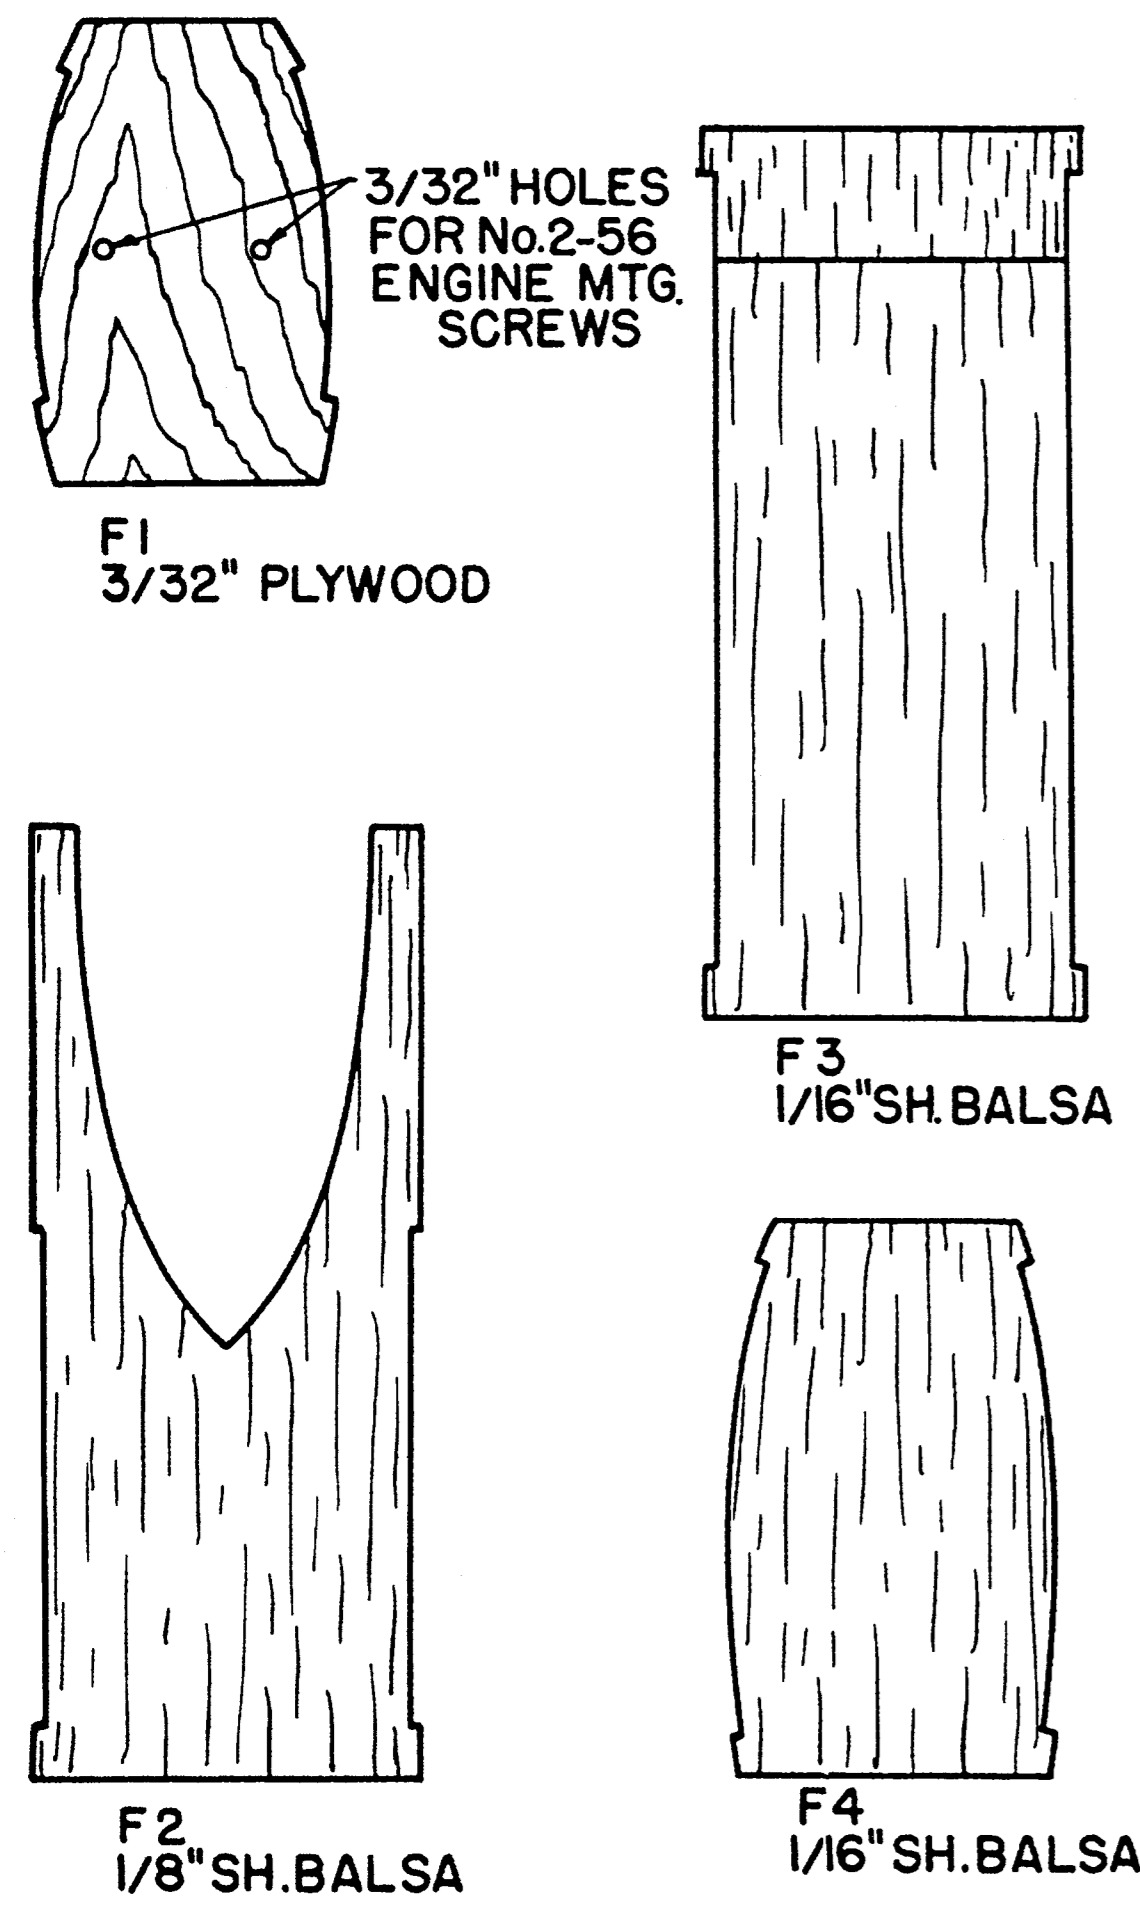

FORMERS

STABILIZER
 1/16" MED. SH. BALS

LANDING GEAR

BI-GONE

NORTHWEST CHAMPIONSHIPS
 1/2A F.F. 1st PLACE
 BY VERN CLEMENTS
 Drawn: Ed Galt