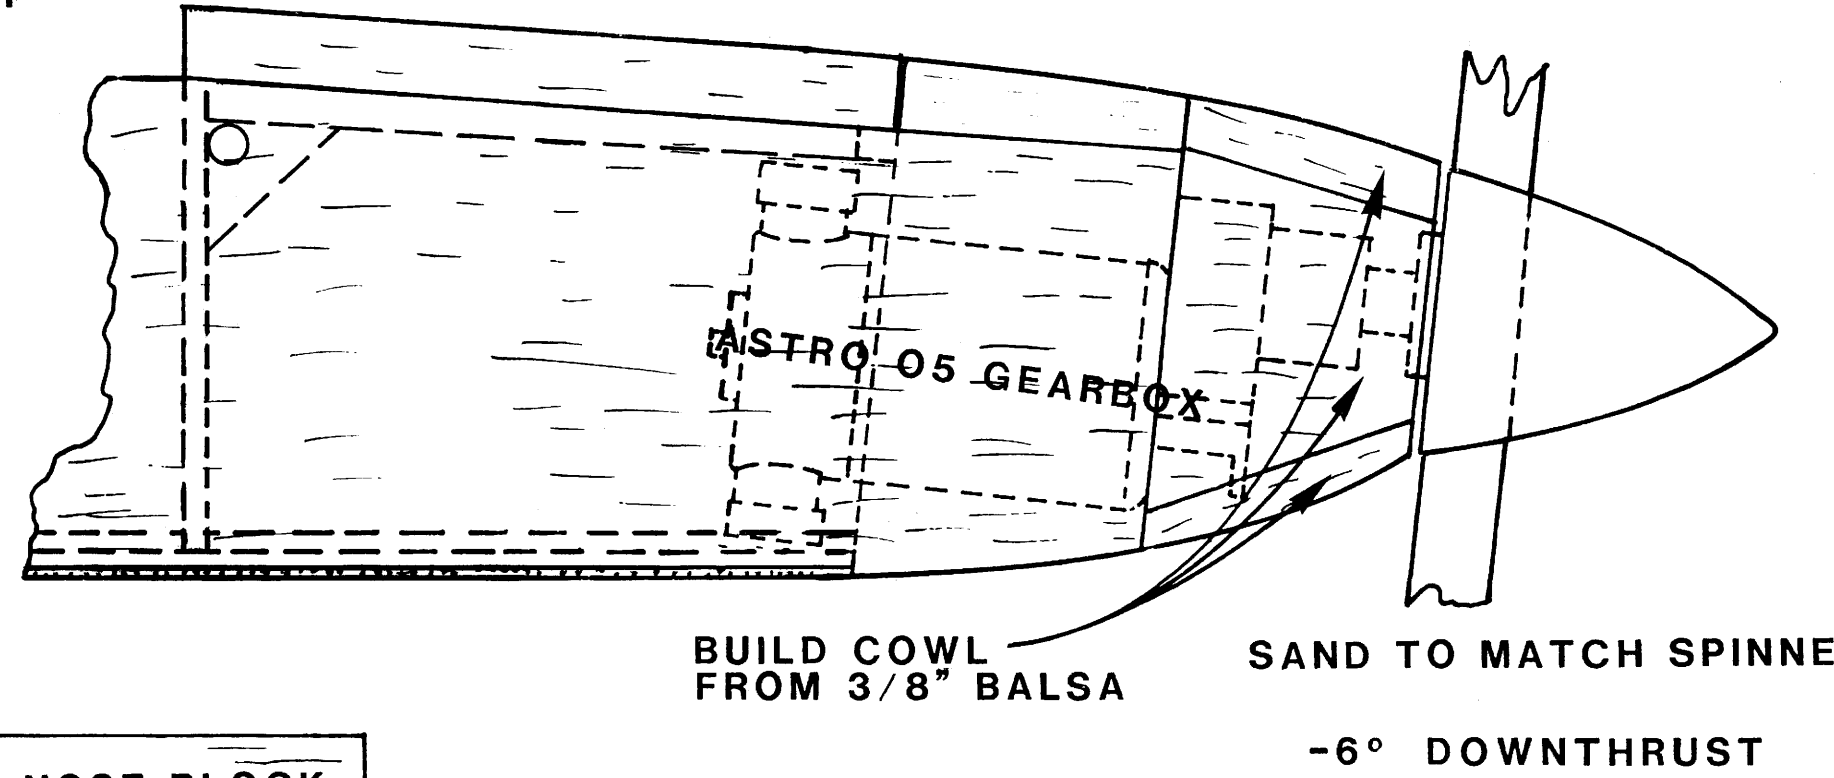

DESIGN WEIGHT: 36 OZ. RTF

ALL WING RIBS 1/16" Balsa

REV UP 11-7, OR 12-6, OR SMALL GEIST FOLDING PROP.

GEAR DRIVE OPTION

ASTRO CHALLENGER

INCHES: DESIGNED BY BOB BOUCHER DRAWN BY JIM ZAREBSKI

ASTRO FLIGHT INC. PIONEERS IN SILENT FLIGHT