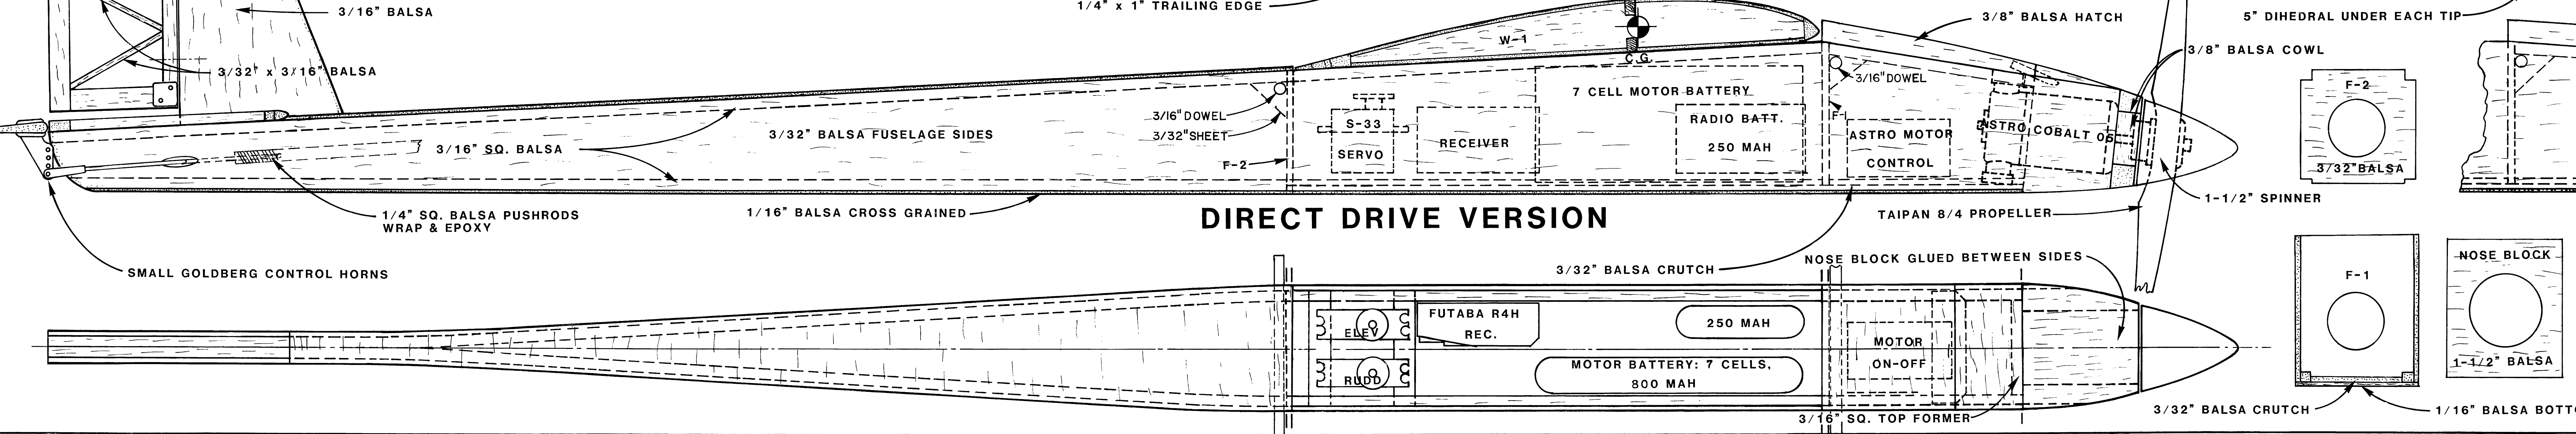

DESIGN WEIGHT: 36 OZ. RTF

ALL WING RIBS 1/16" Balsa

REV UP 11-7, OR 12-6, OR SMALL GEIST FOLDING PROP.

GEAR DRIVE OPTION

ASTRO CHALLENGER

INCHES: DESIGNED BY BOB BOUCHER DRAWN BY JIM ZAREBSKI

ASTRO FLIGHT INC. PIONEERS IN SILENT FLIGHT