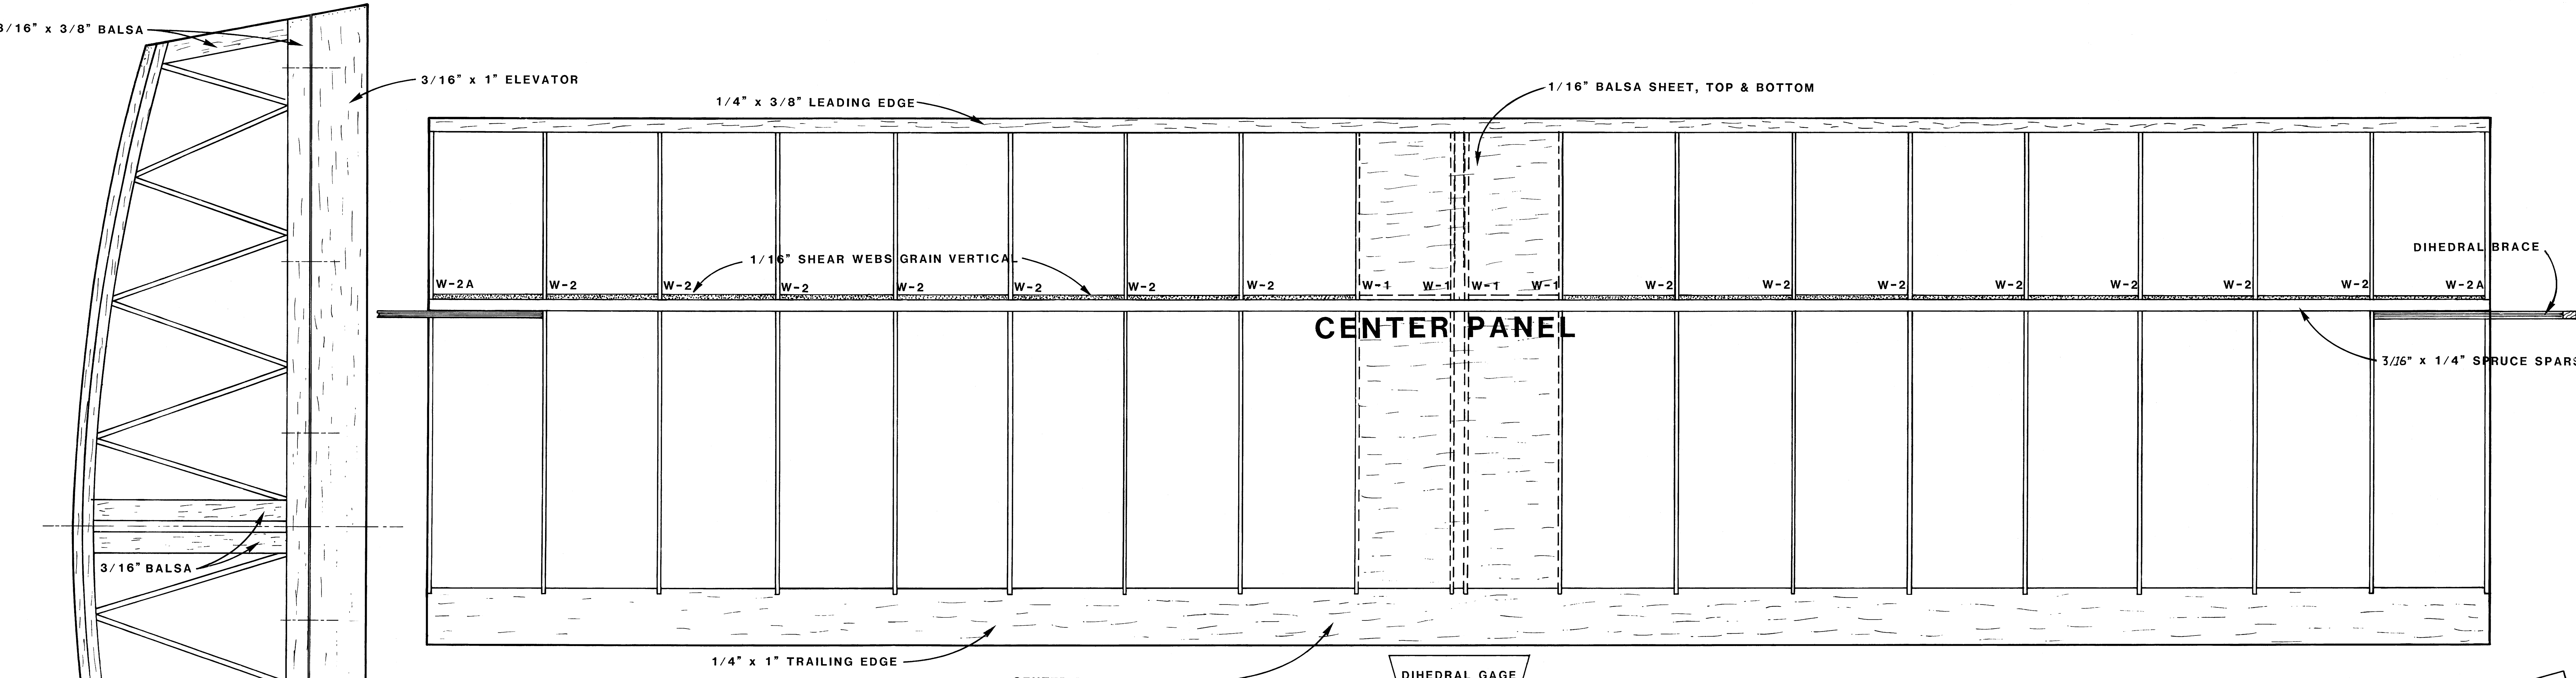

DESIGN WEIGHT: 36 OZ. RTF

ALL WING RIBS 1/16" Balsa

REV UP 11-7, OR 12-6, OR SMALL GEIST FOLDING PROP.

GEAR DRIVE OPTION

ASTRO CHALLENGER

INCHES: DESIGNED BY BOB BOUCHER DRAWN BY JIM ZAREBSKI

ASTRO FLIGHT INC. PIONEERS IN SILENT FLIGHT