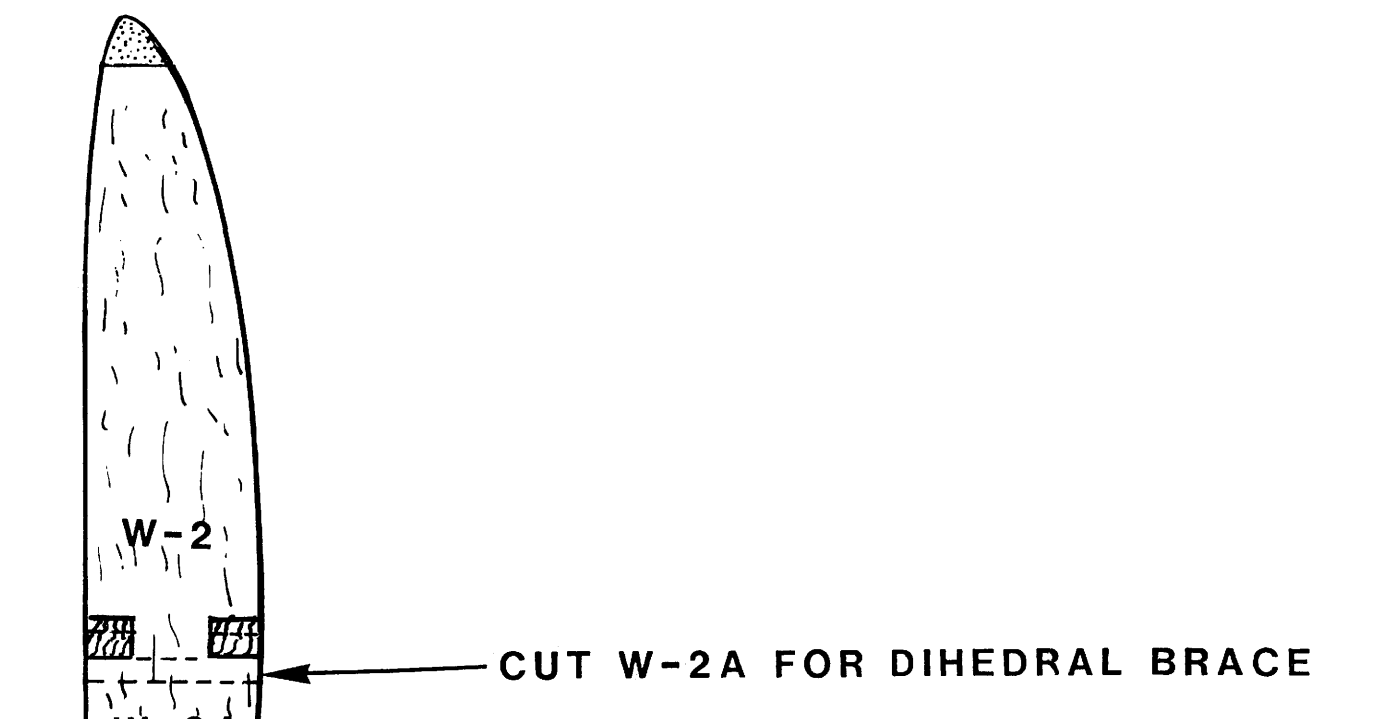

DESIGN WEIGHT: 36 OZ. RTF

ALL WING RIBS 1/16" Balsa

REV UP 11-7, OR 12-6, OR SMALL GEIST FOLDING PROP.

GEAR DRIVE OPTION

ASTRO CHALLENGER

INCHES: DESIGNED BY BOB BOUCHER DRAWN BY JIM ZAREBSKI

ASTRO FLIGHT INC. PIONEERS IN SILENT FLIGHT