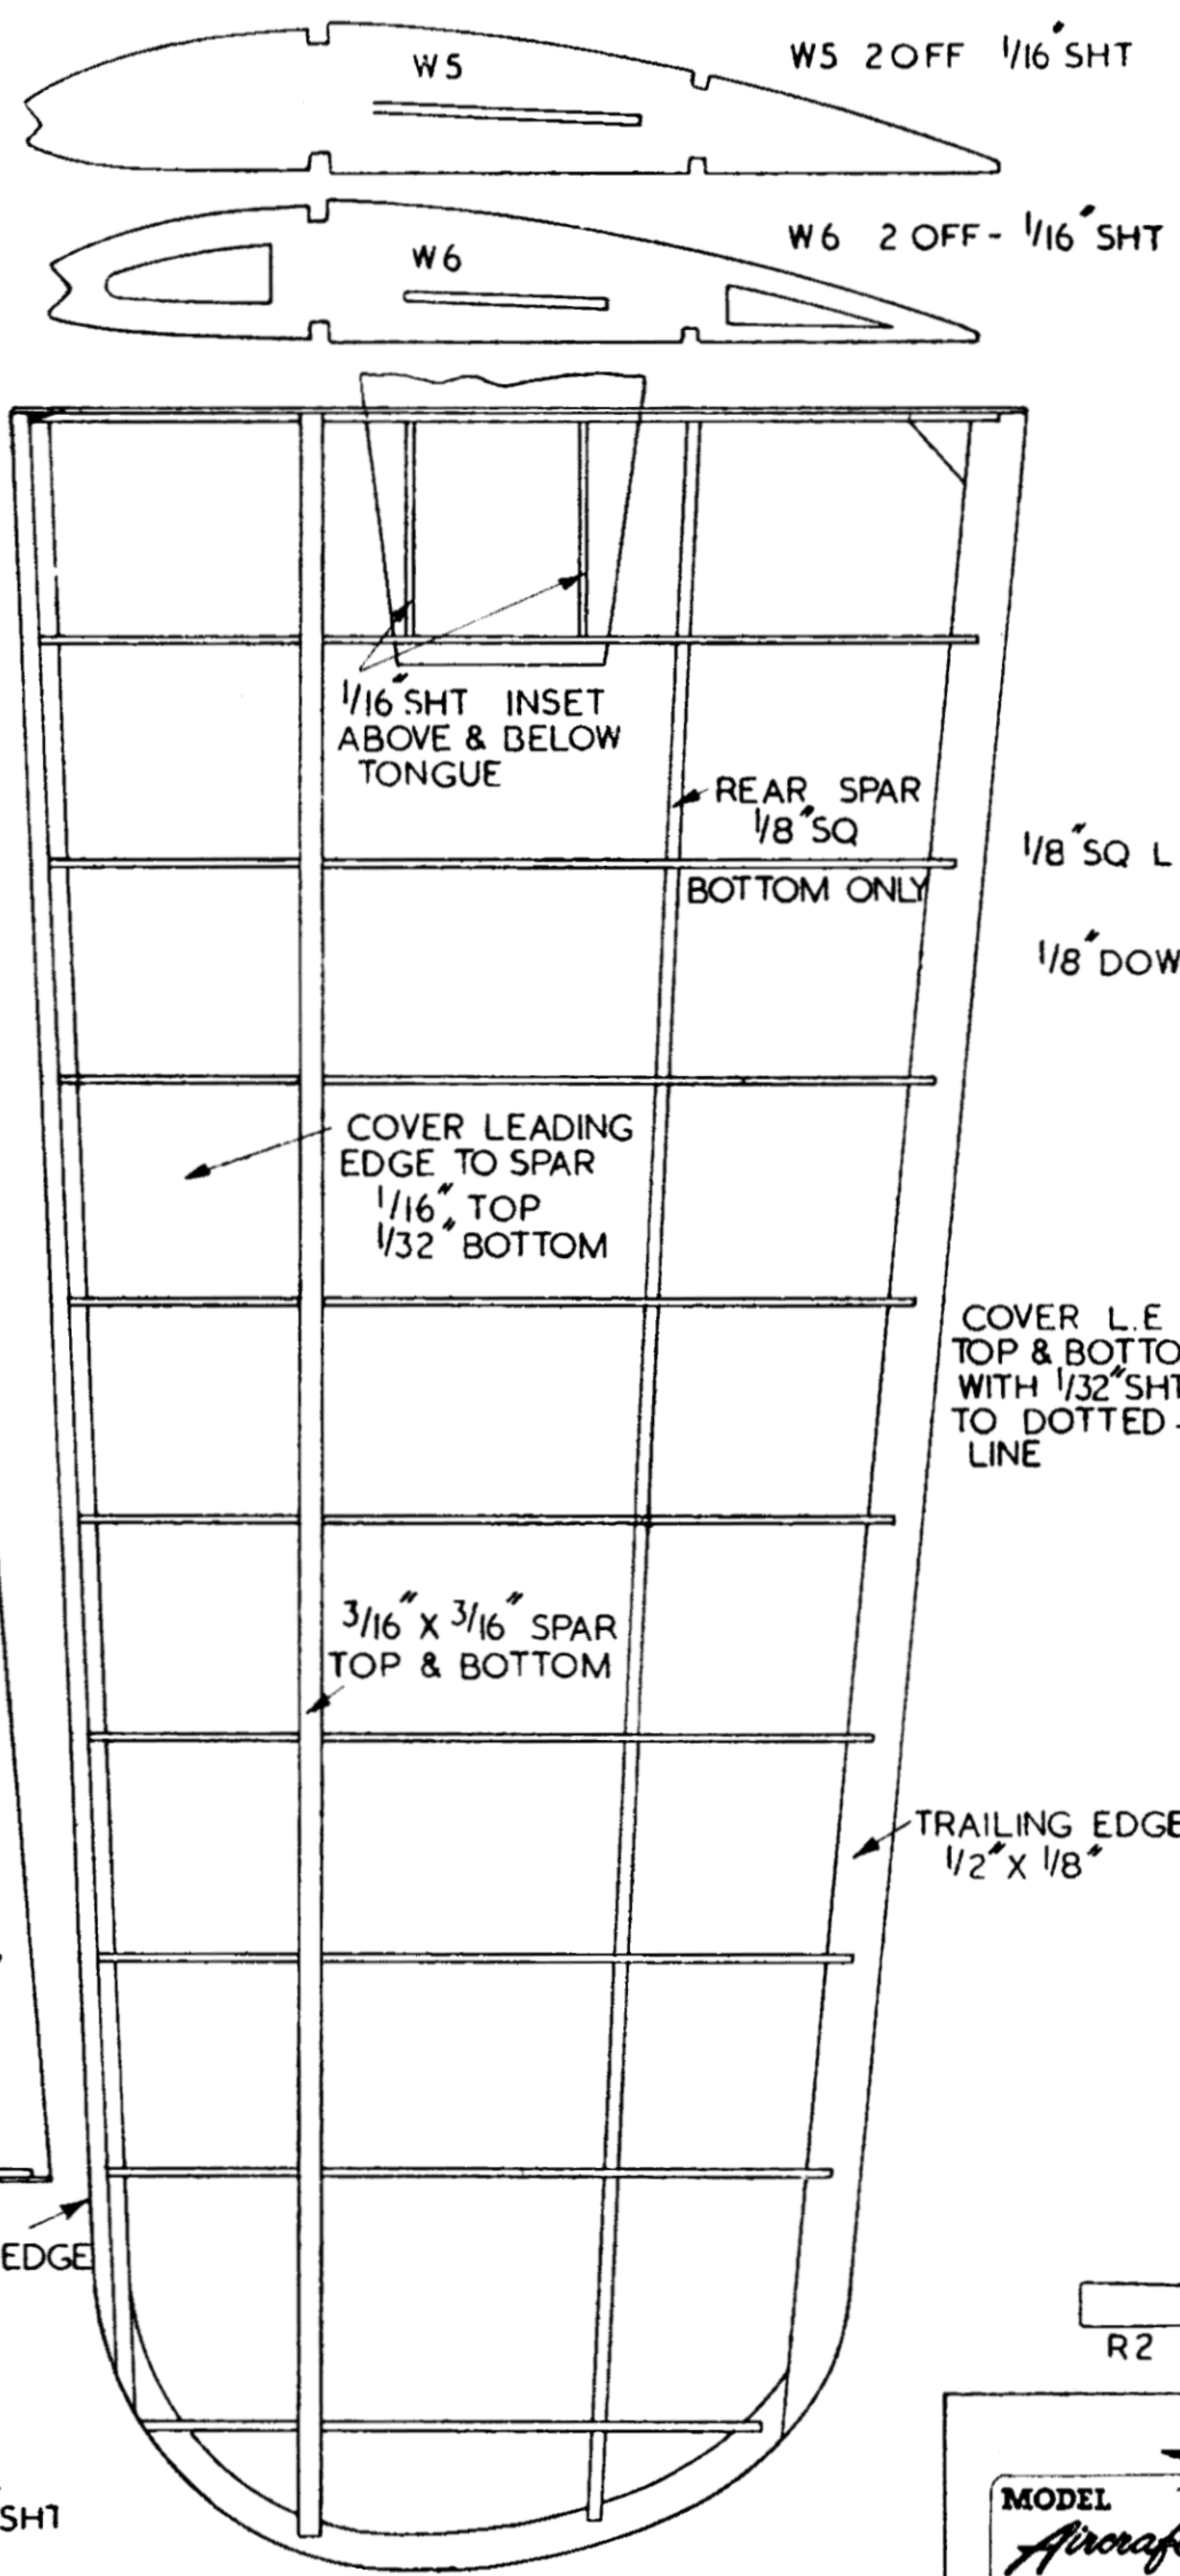

MILES MAGISTER
 BY E. R. BIGG
 SPAN 52" LENGTH 37"

SCALE 1/2" = 1 FT.

MILES MAGISTER
BY E R BIGG