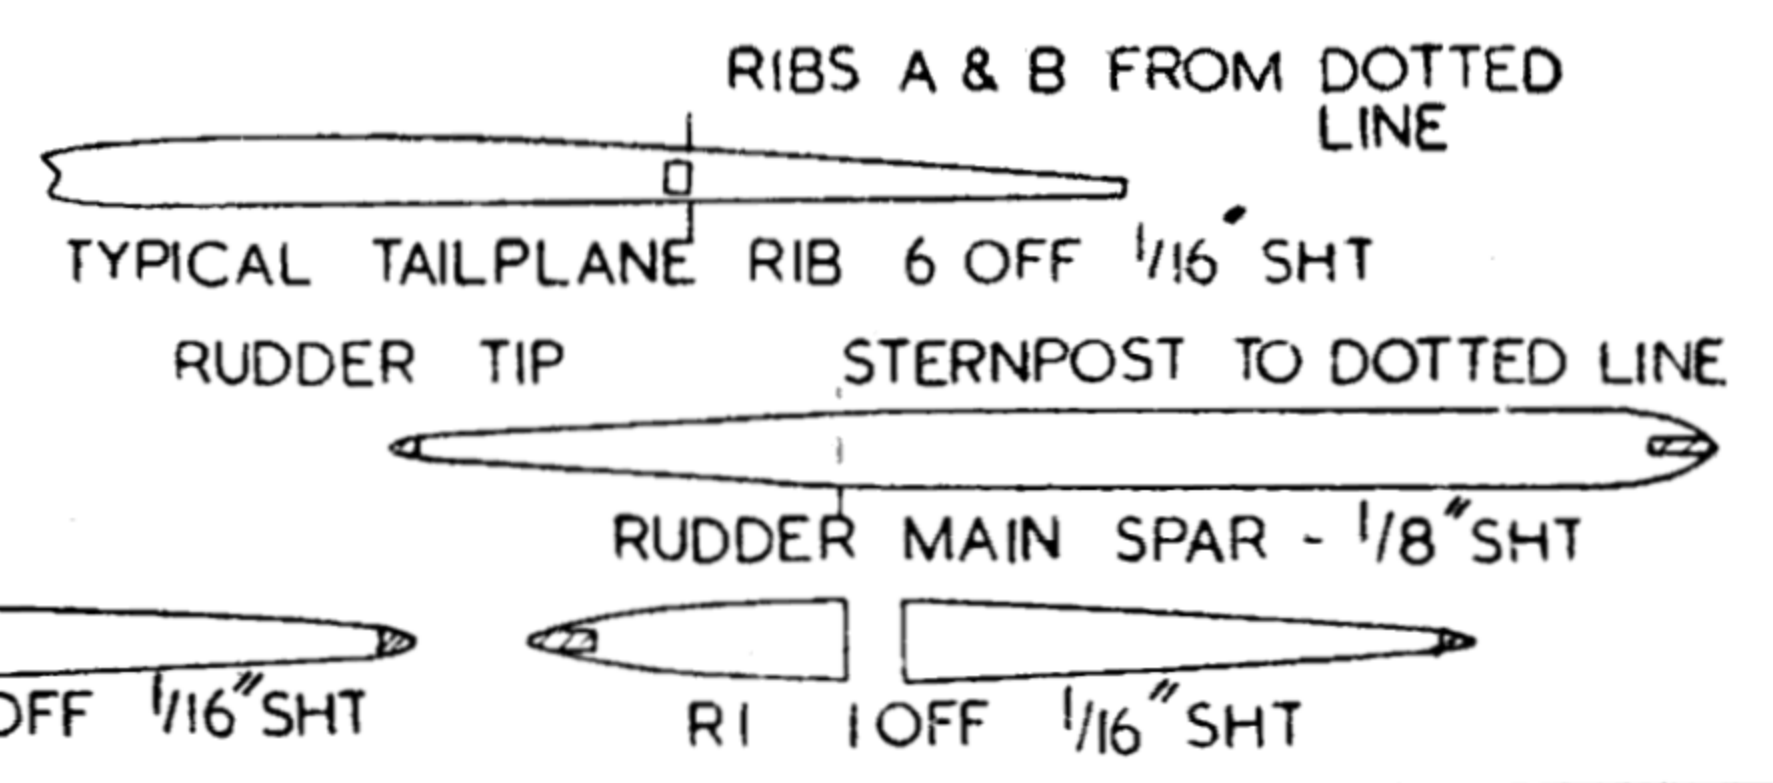

MILES MAGISTER
 BY E. R. BIGG
 SPAN 52" LENGTH 37"

SCALE 1/2" = 1 FT.

MILES MAGISTER
BY E R BIGG