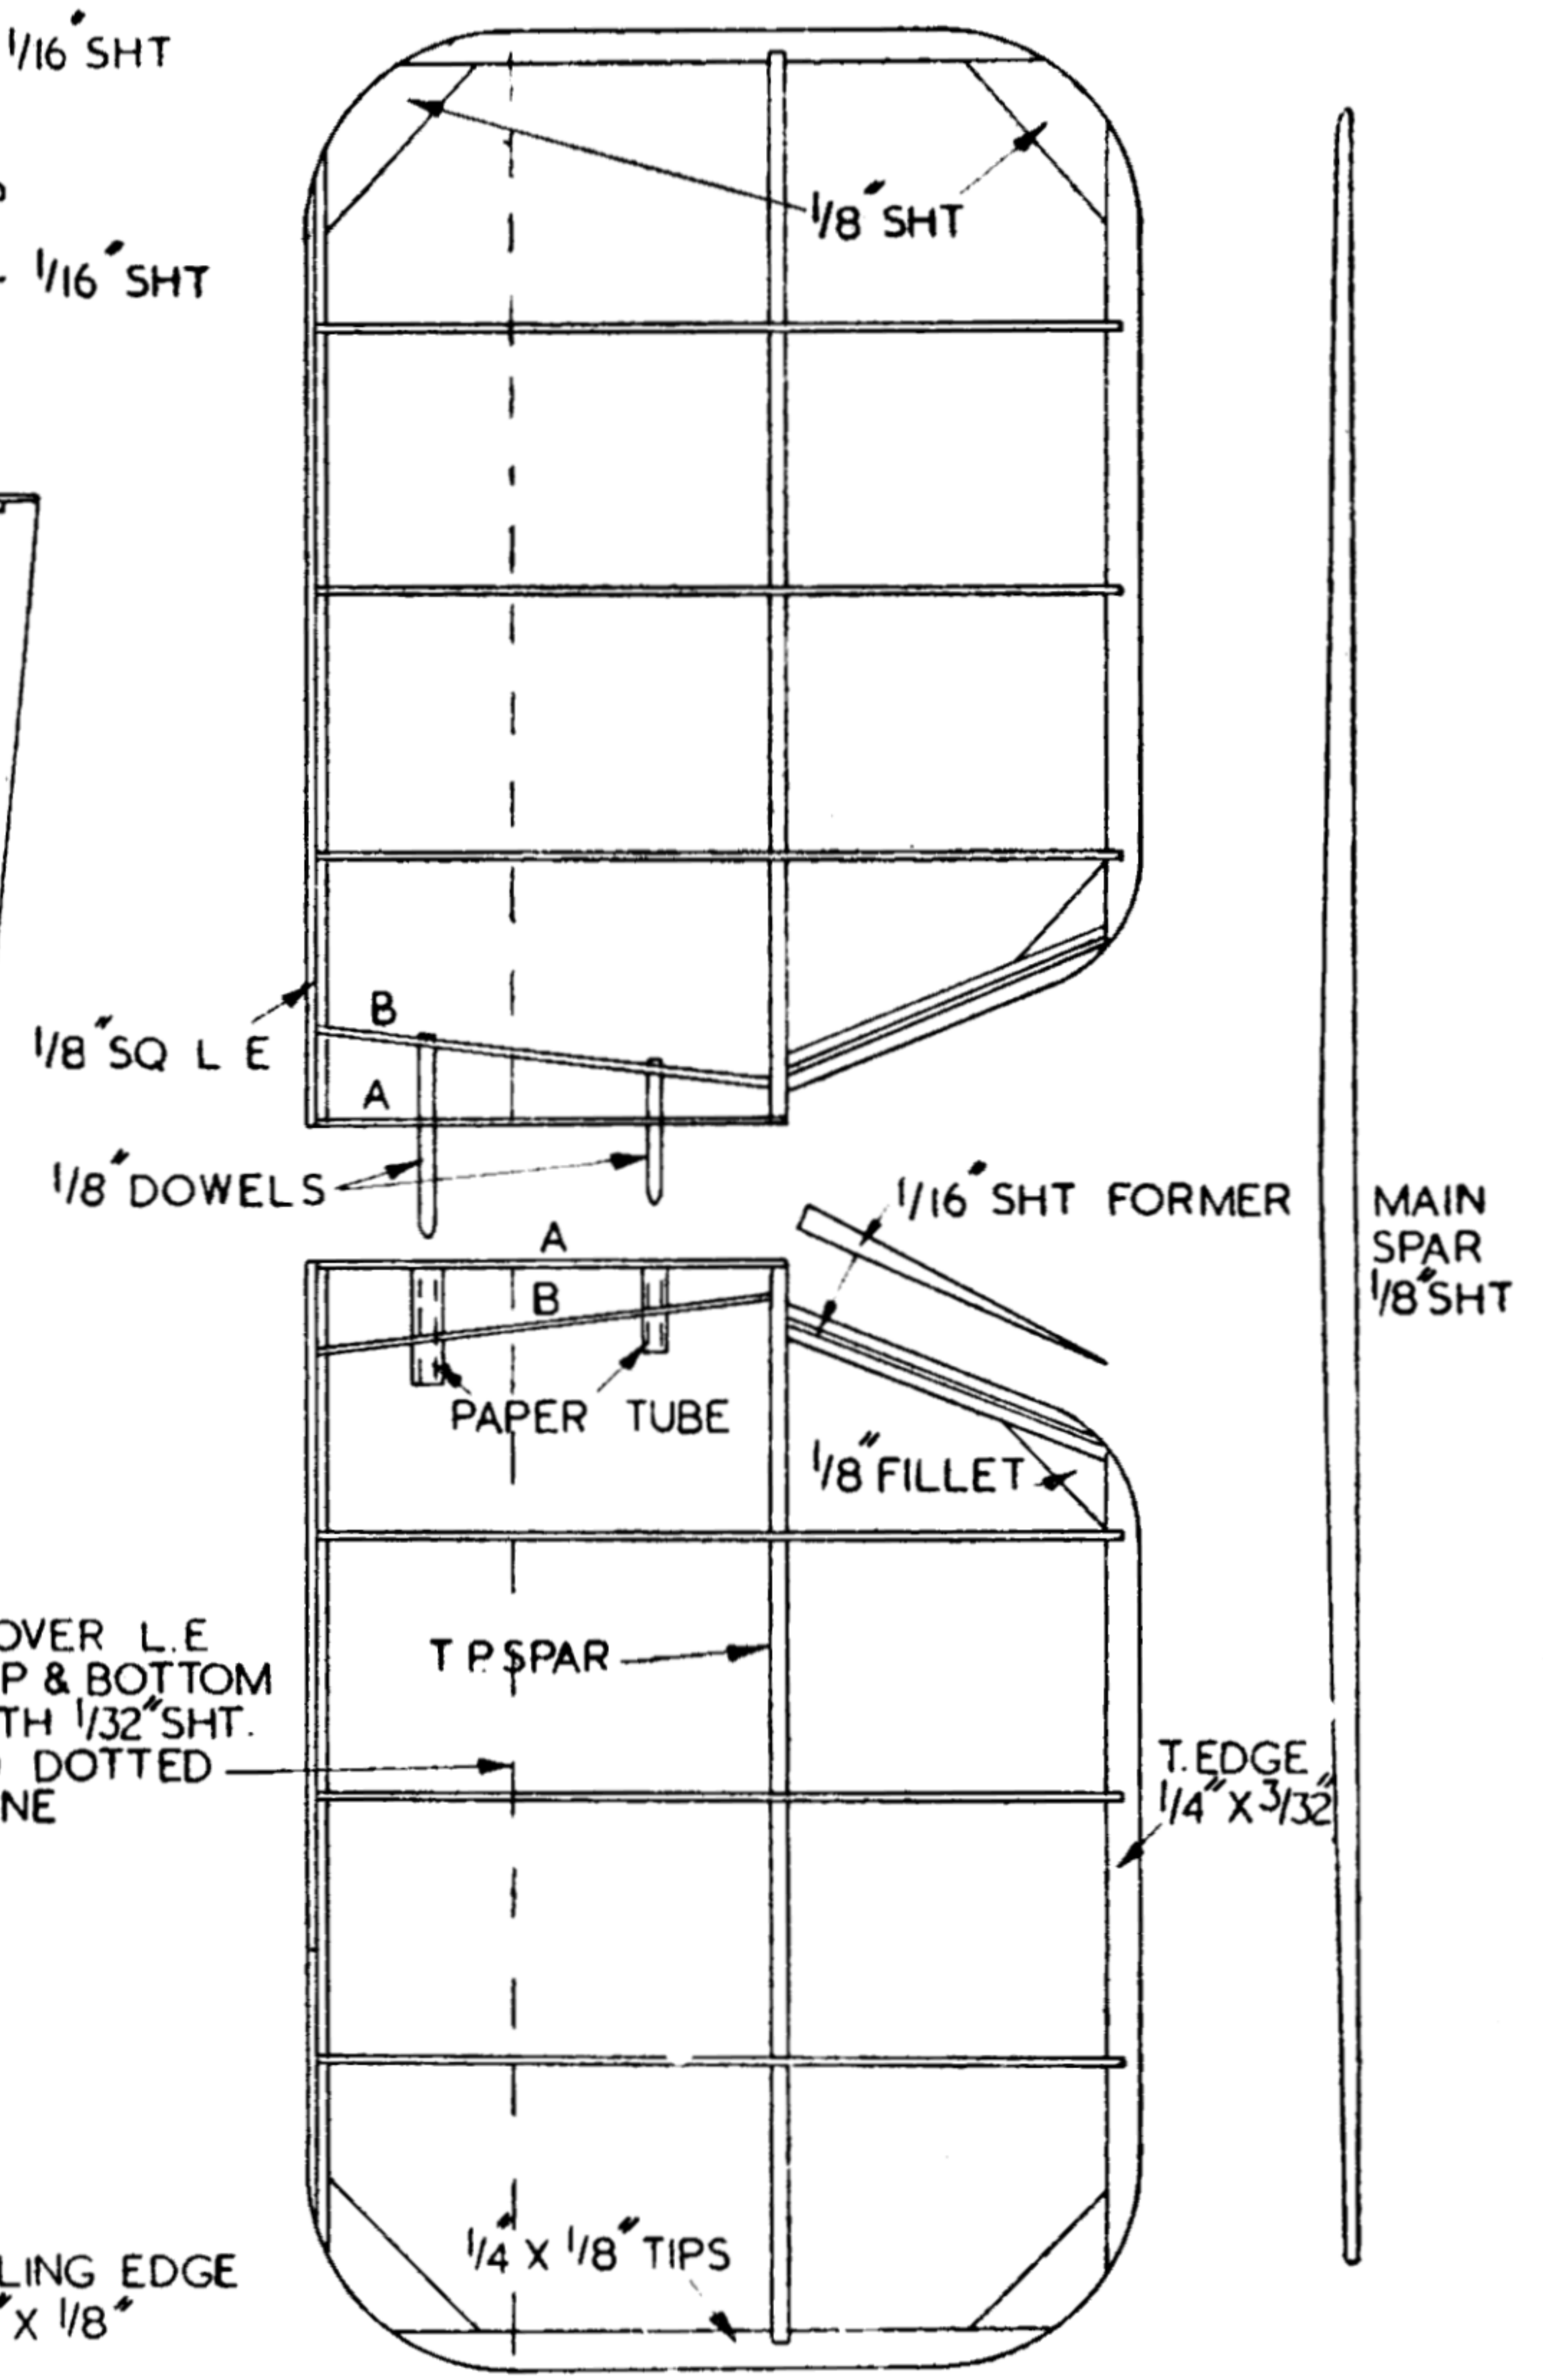

MILES MAGISTER
 BY E. R. BIGG
 SPAN 52" LENGTH 37"

SCALE 1/2" = 1 FT.

MILES MAGISTER
BY E R BIGG