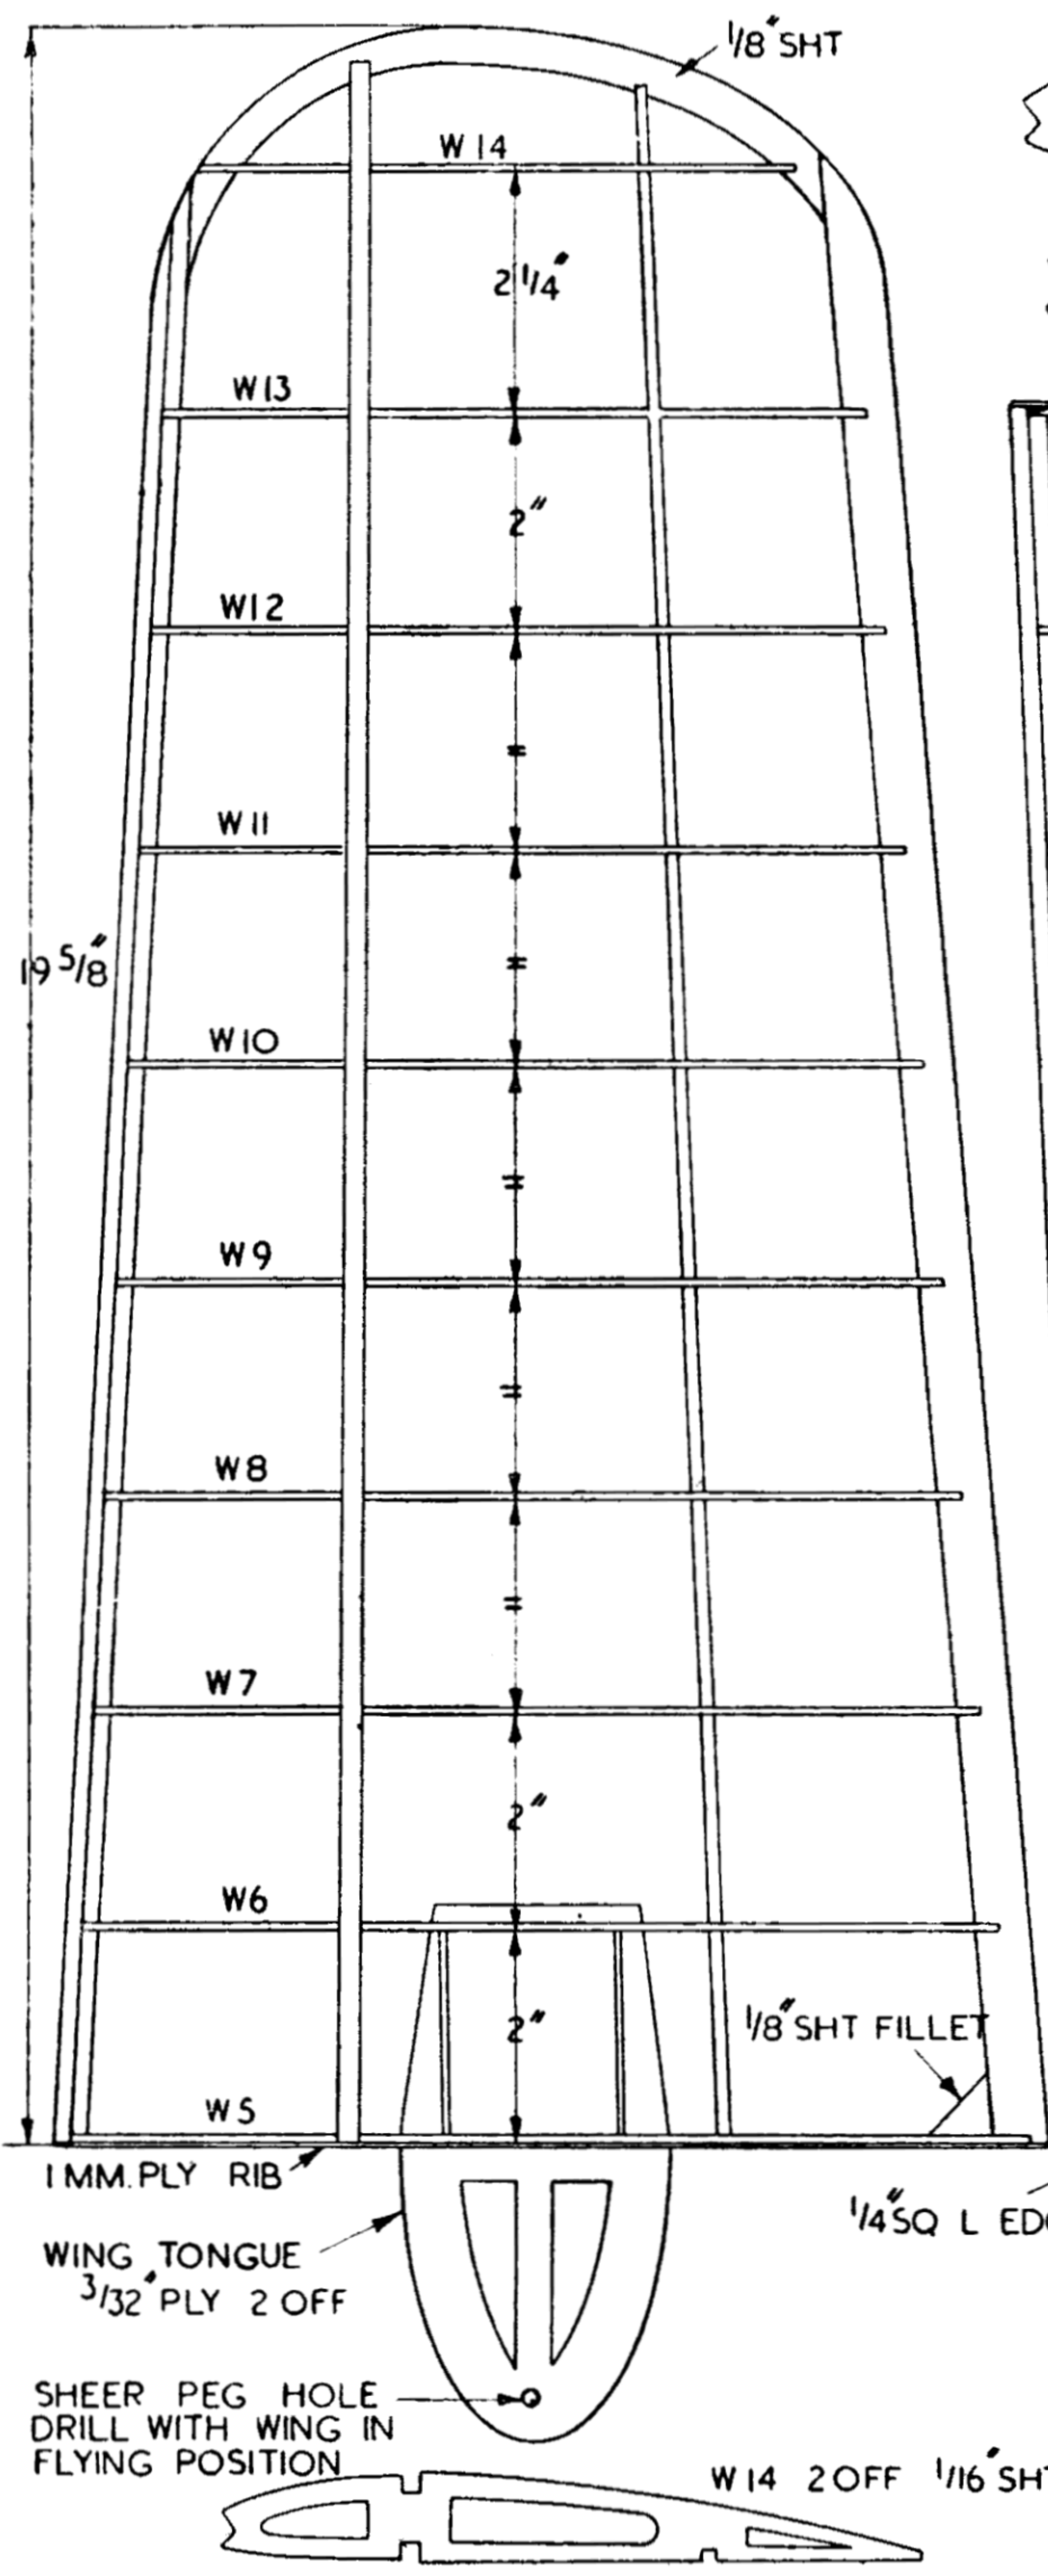

MILES MAGISTER
 BY E. R. BIGG
 SPAN 52" LENGTH 37"

SCALE 1/2" = 1 FT.

MILES MAGISTER
BY E R BIGG