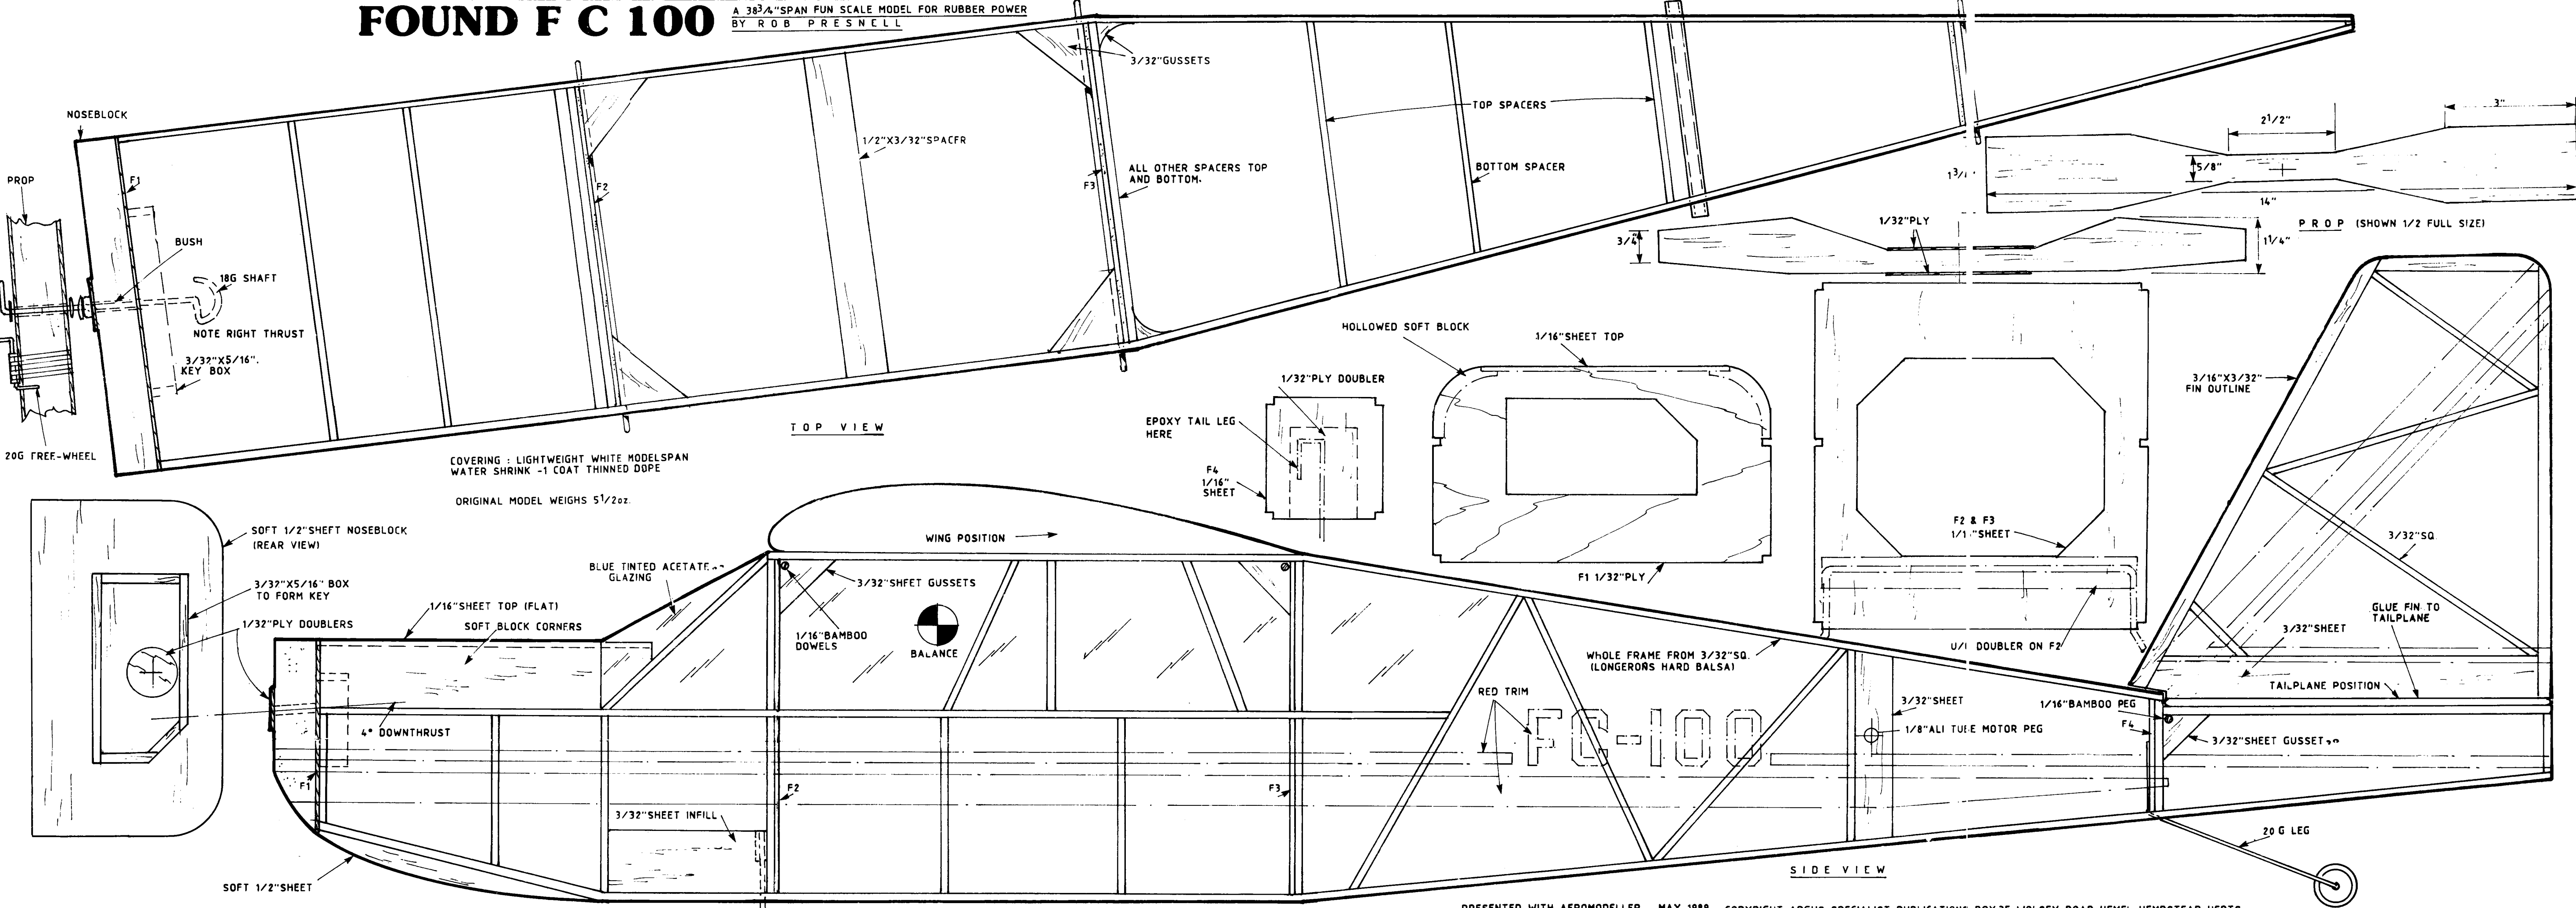

# FOUND F C 100

A 38 3/4" SPAN FUN SCALE MODEL FOR RUBBER POWER  
BY ROB PRESNELL

COVERING : LIGHTWEIGHT WHITE MODELSPAN  
WATER SHRINK -1 COAT THINNED DOPE  
ORIGINAL MODEL WEIGHS 5 1/2oz.