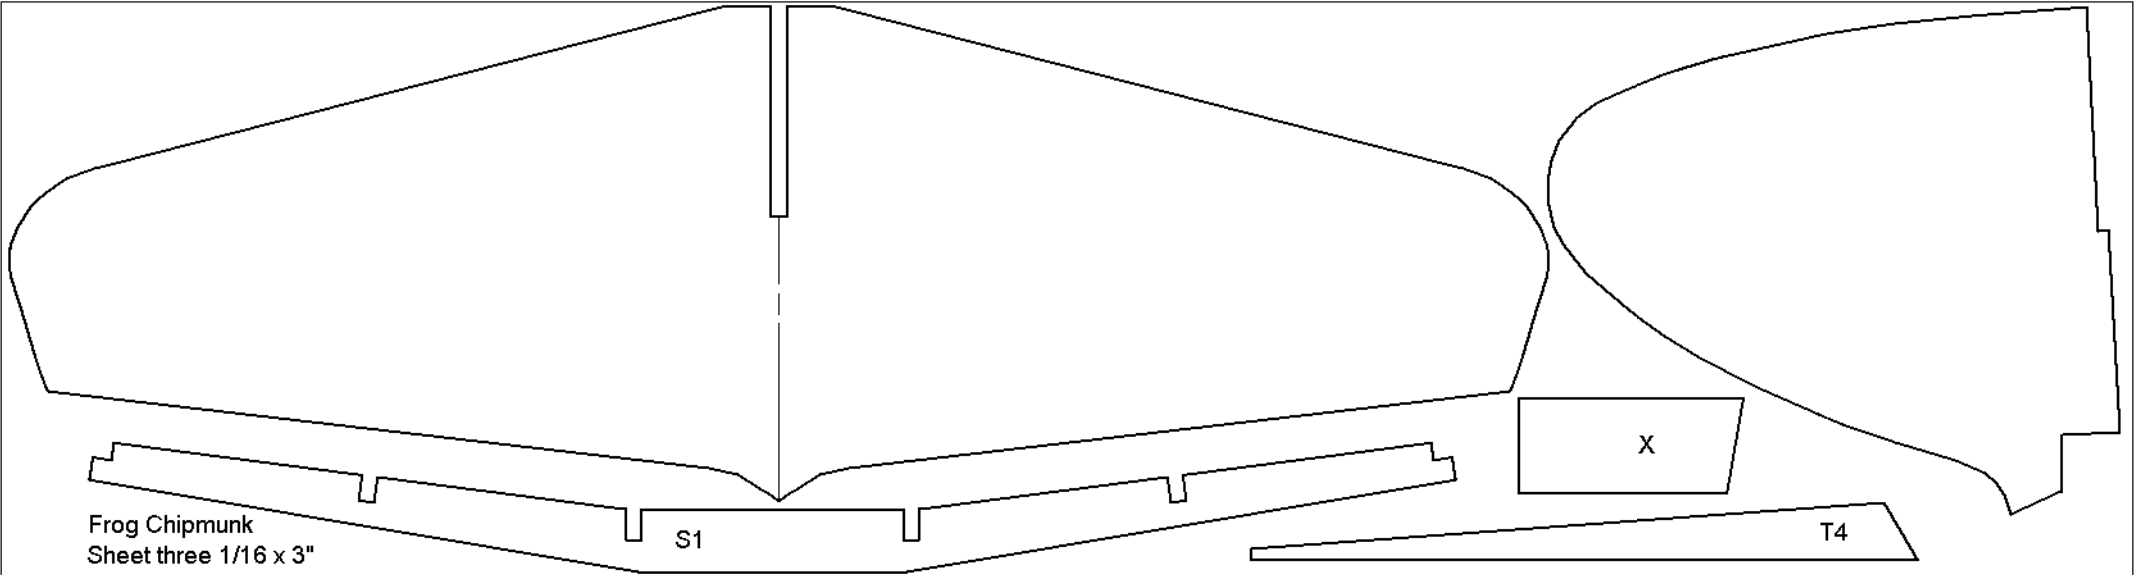

0 50 mm 100 150

0 50 mm 100 150

Frog Chipmunk
Sheet three 1/16 x 3"

S1

X

T4