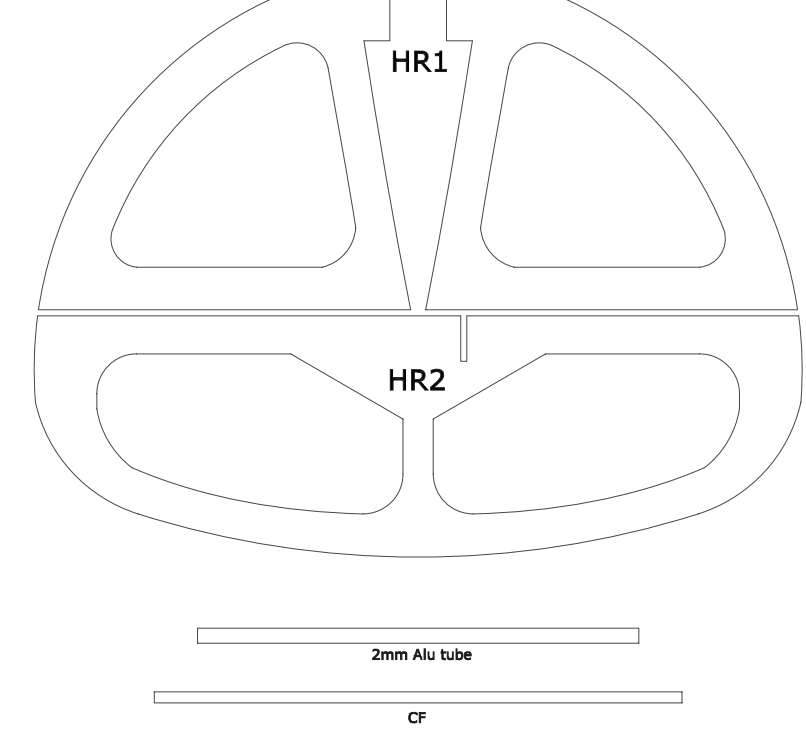

330

**Albatros D5**  
 Peanut Scale by Arno Diemer  
 All Wood is 2mm Balsa Wood unless stated otherwise