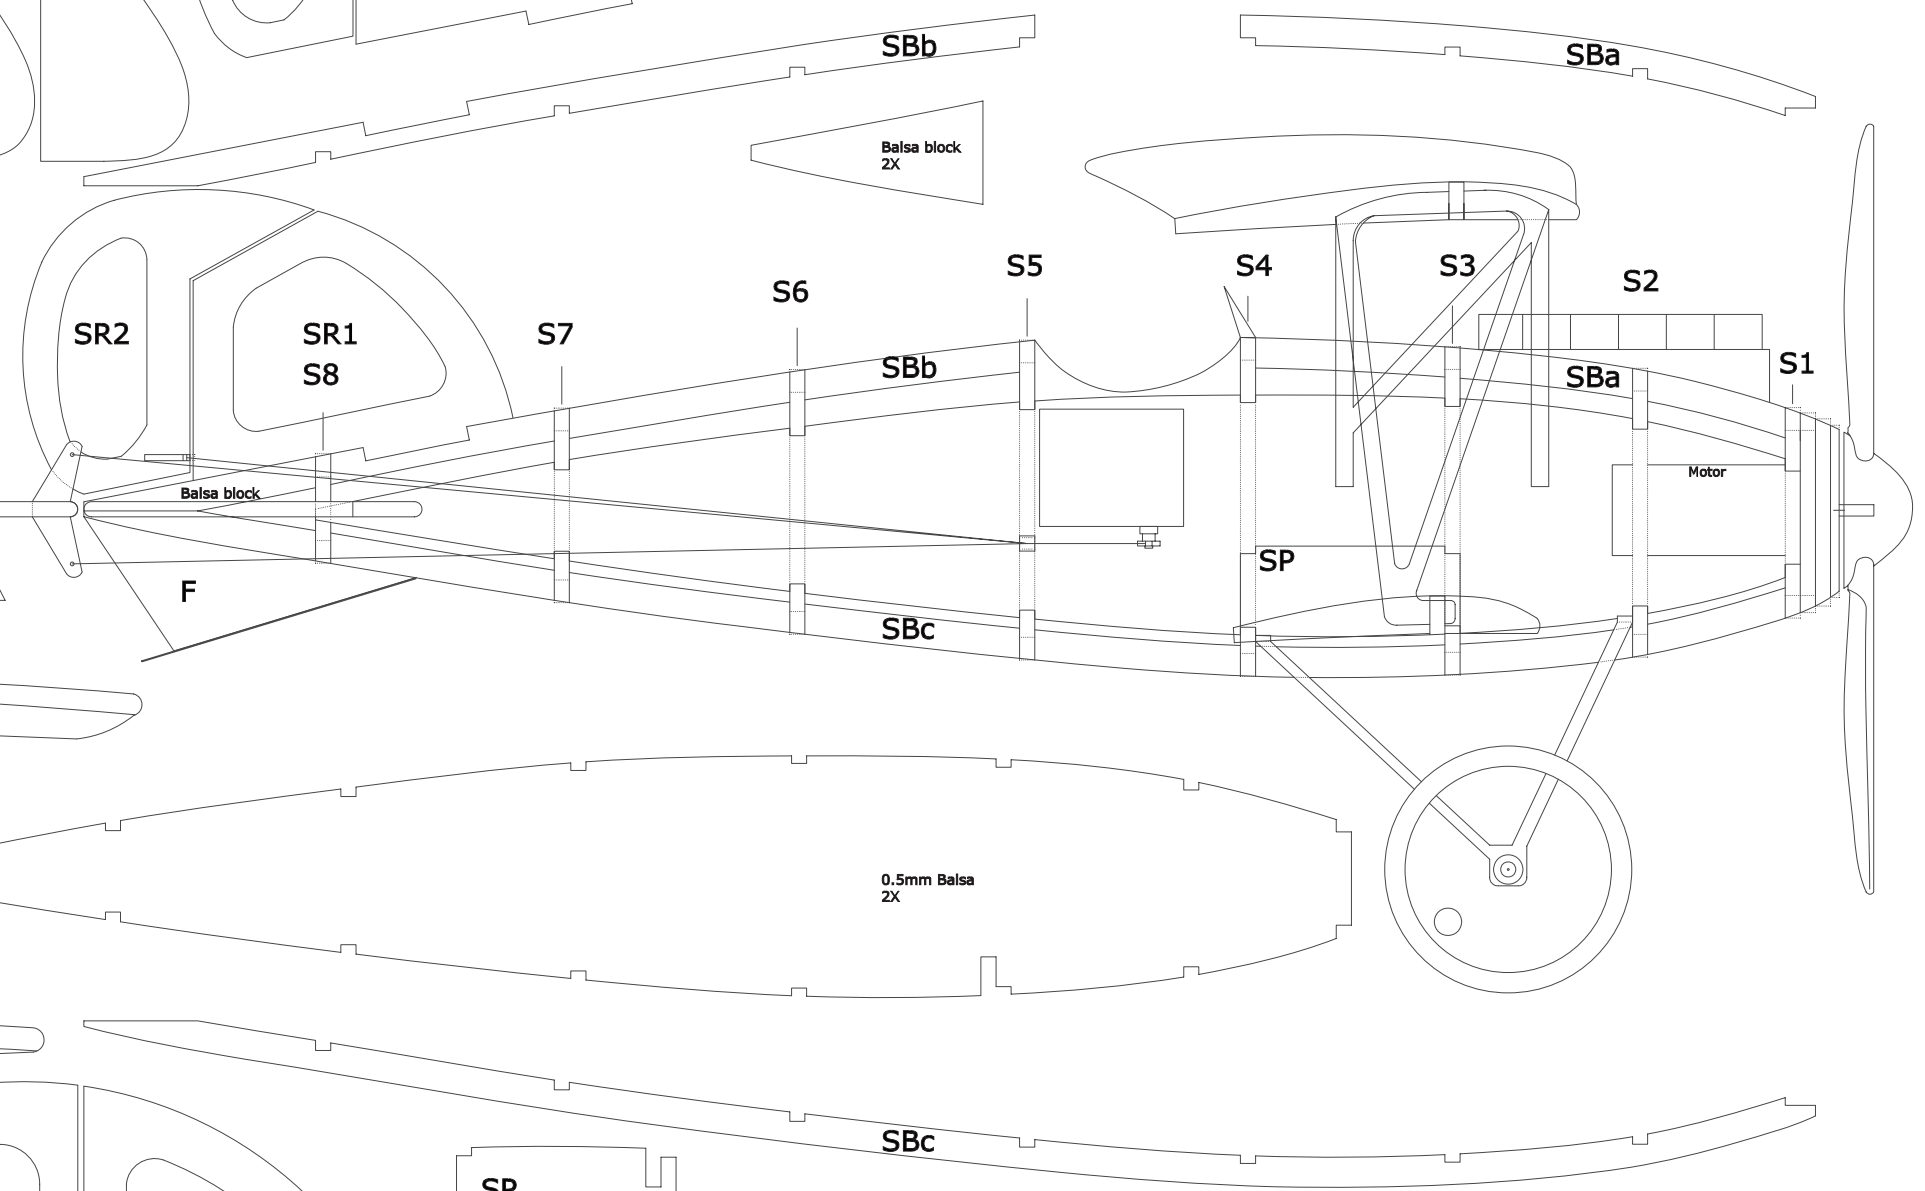

330

**Albatros D5**  
 Peanut Scale by Arno Diemer  
 All Wood is 2mm Balsa Wood unless stated otherwise