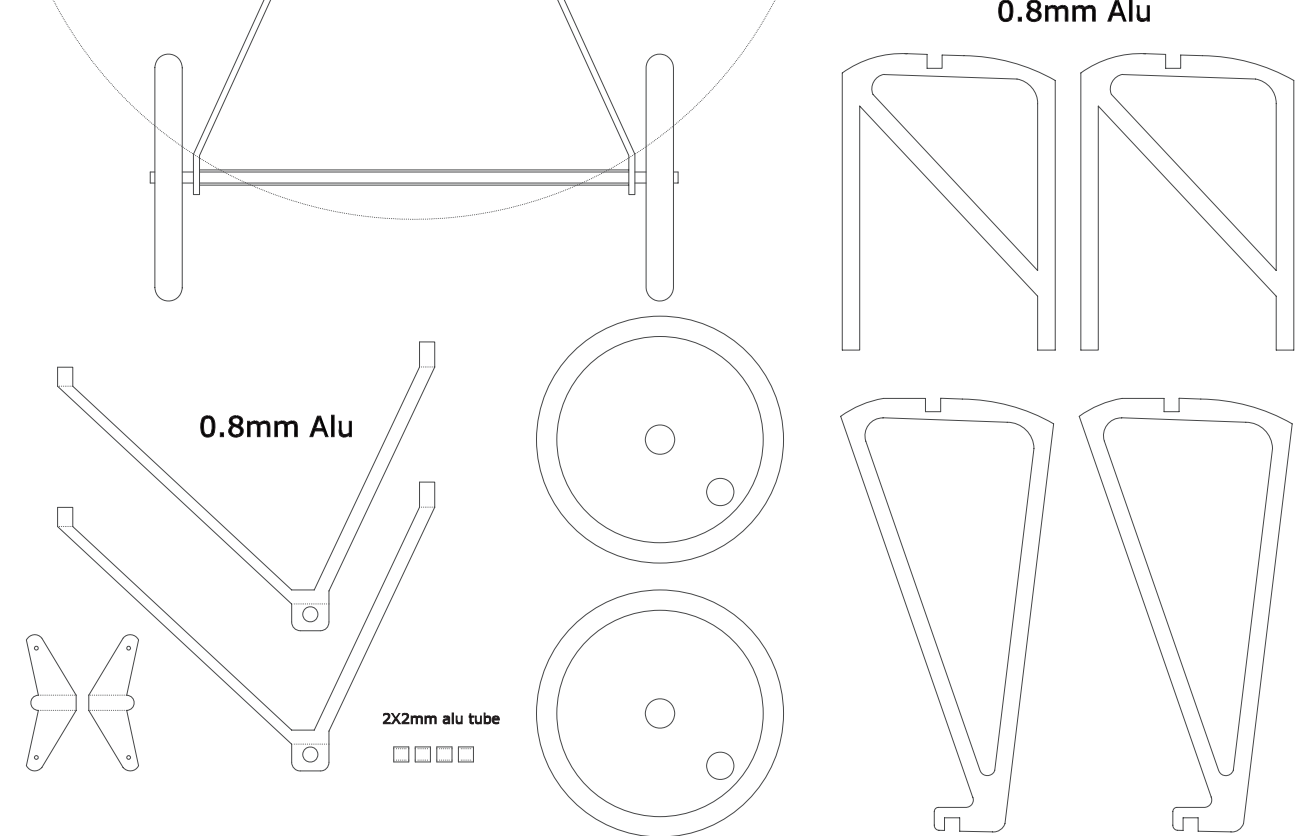

330

**Albatros D5**  
 Peanut Scale by Arno Diemer  
 All Wood is 2mm Balsa Wood unless stated otherwise