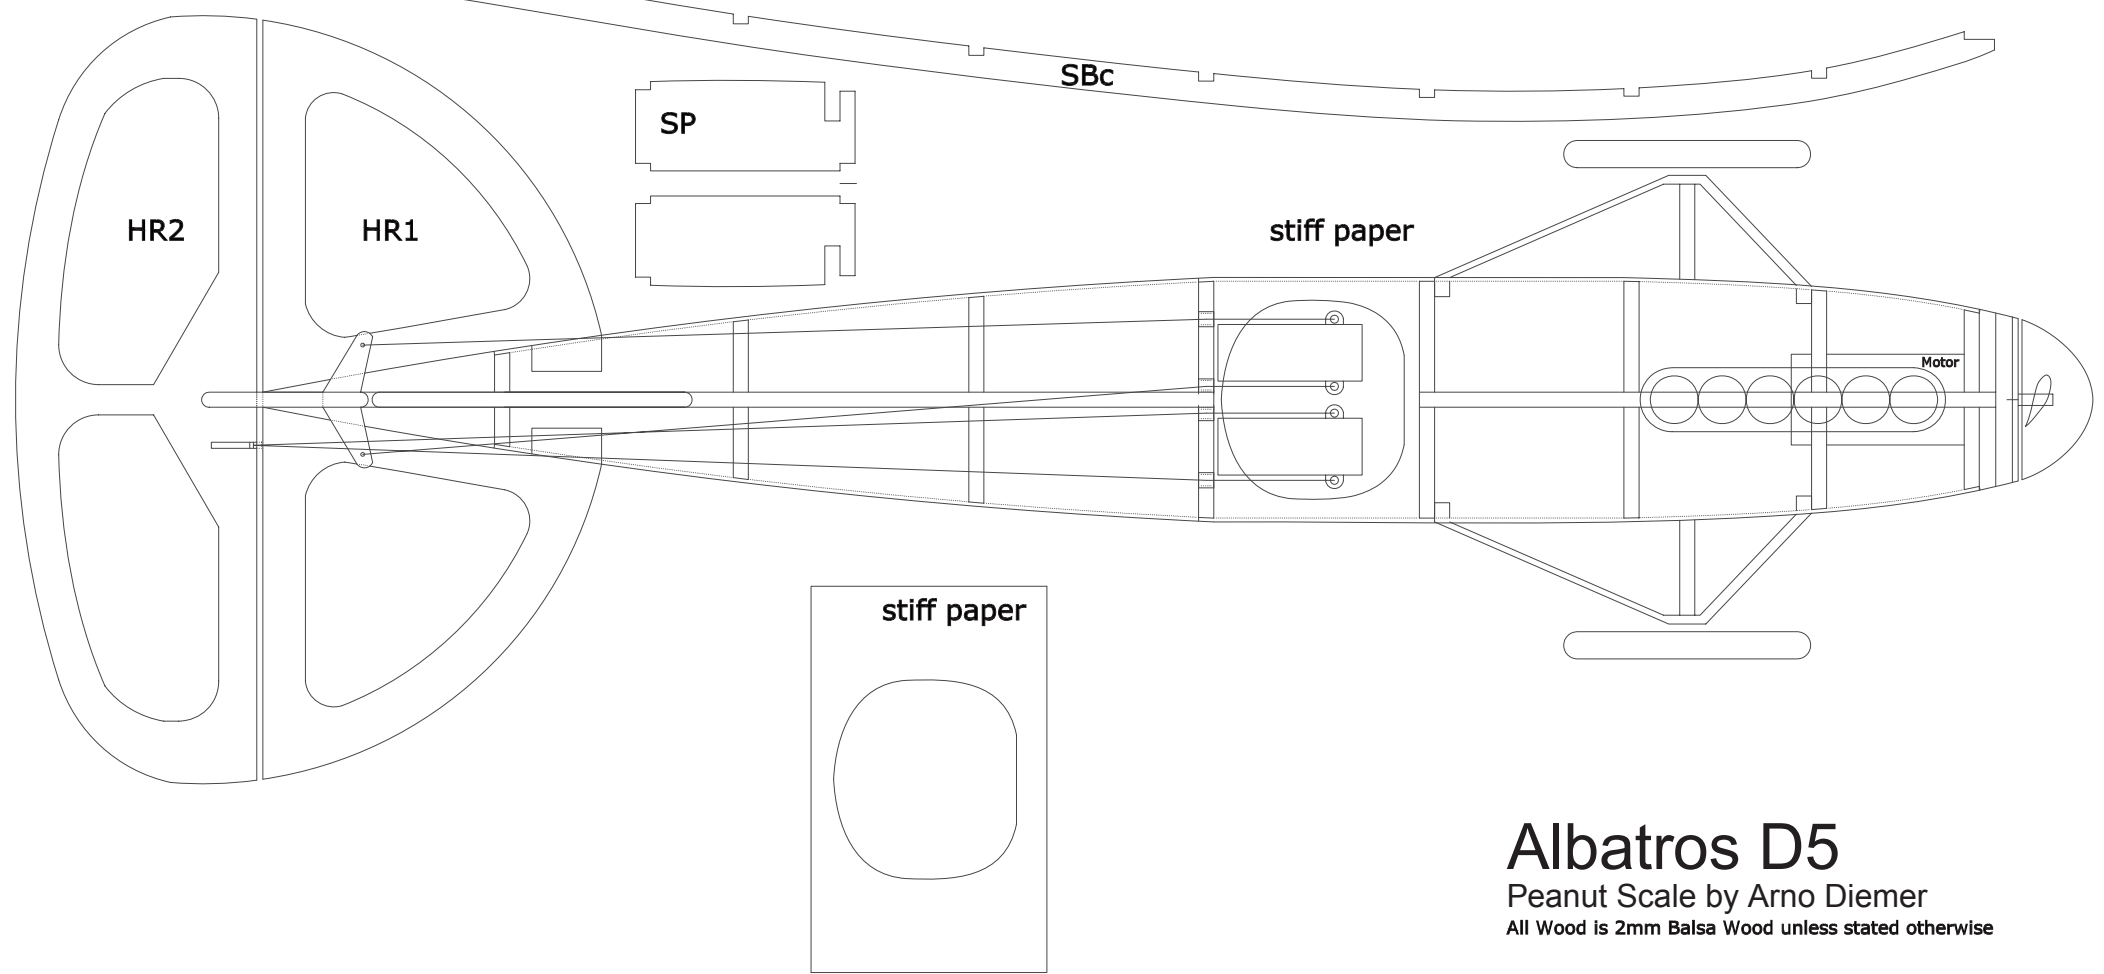

330

**Albatros D5**  
 Peanut Scale by Arno Diemer  
 All Wood is 2mm Balsa Wood unless stated otherwise