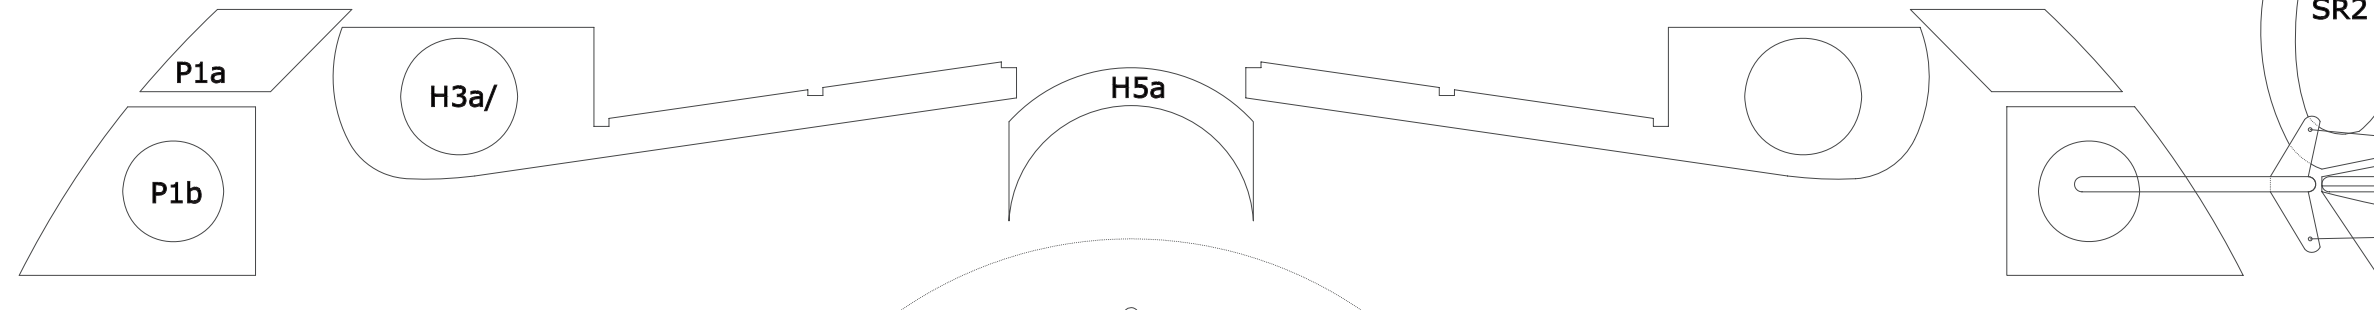

330

**Albatros D5**  
 Peanut Scale by Arno Diemer  
 All Wood is 2mm Balsa Wood unless stated otherwise