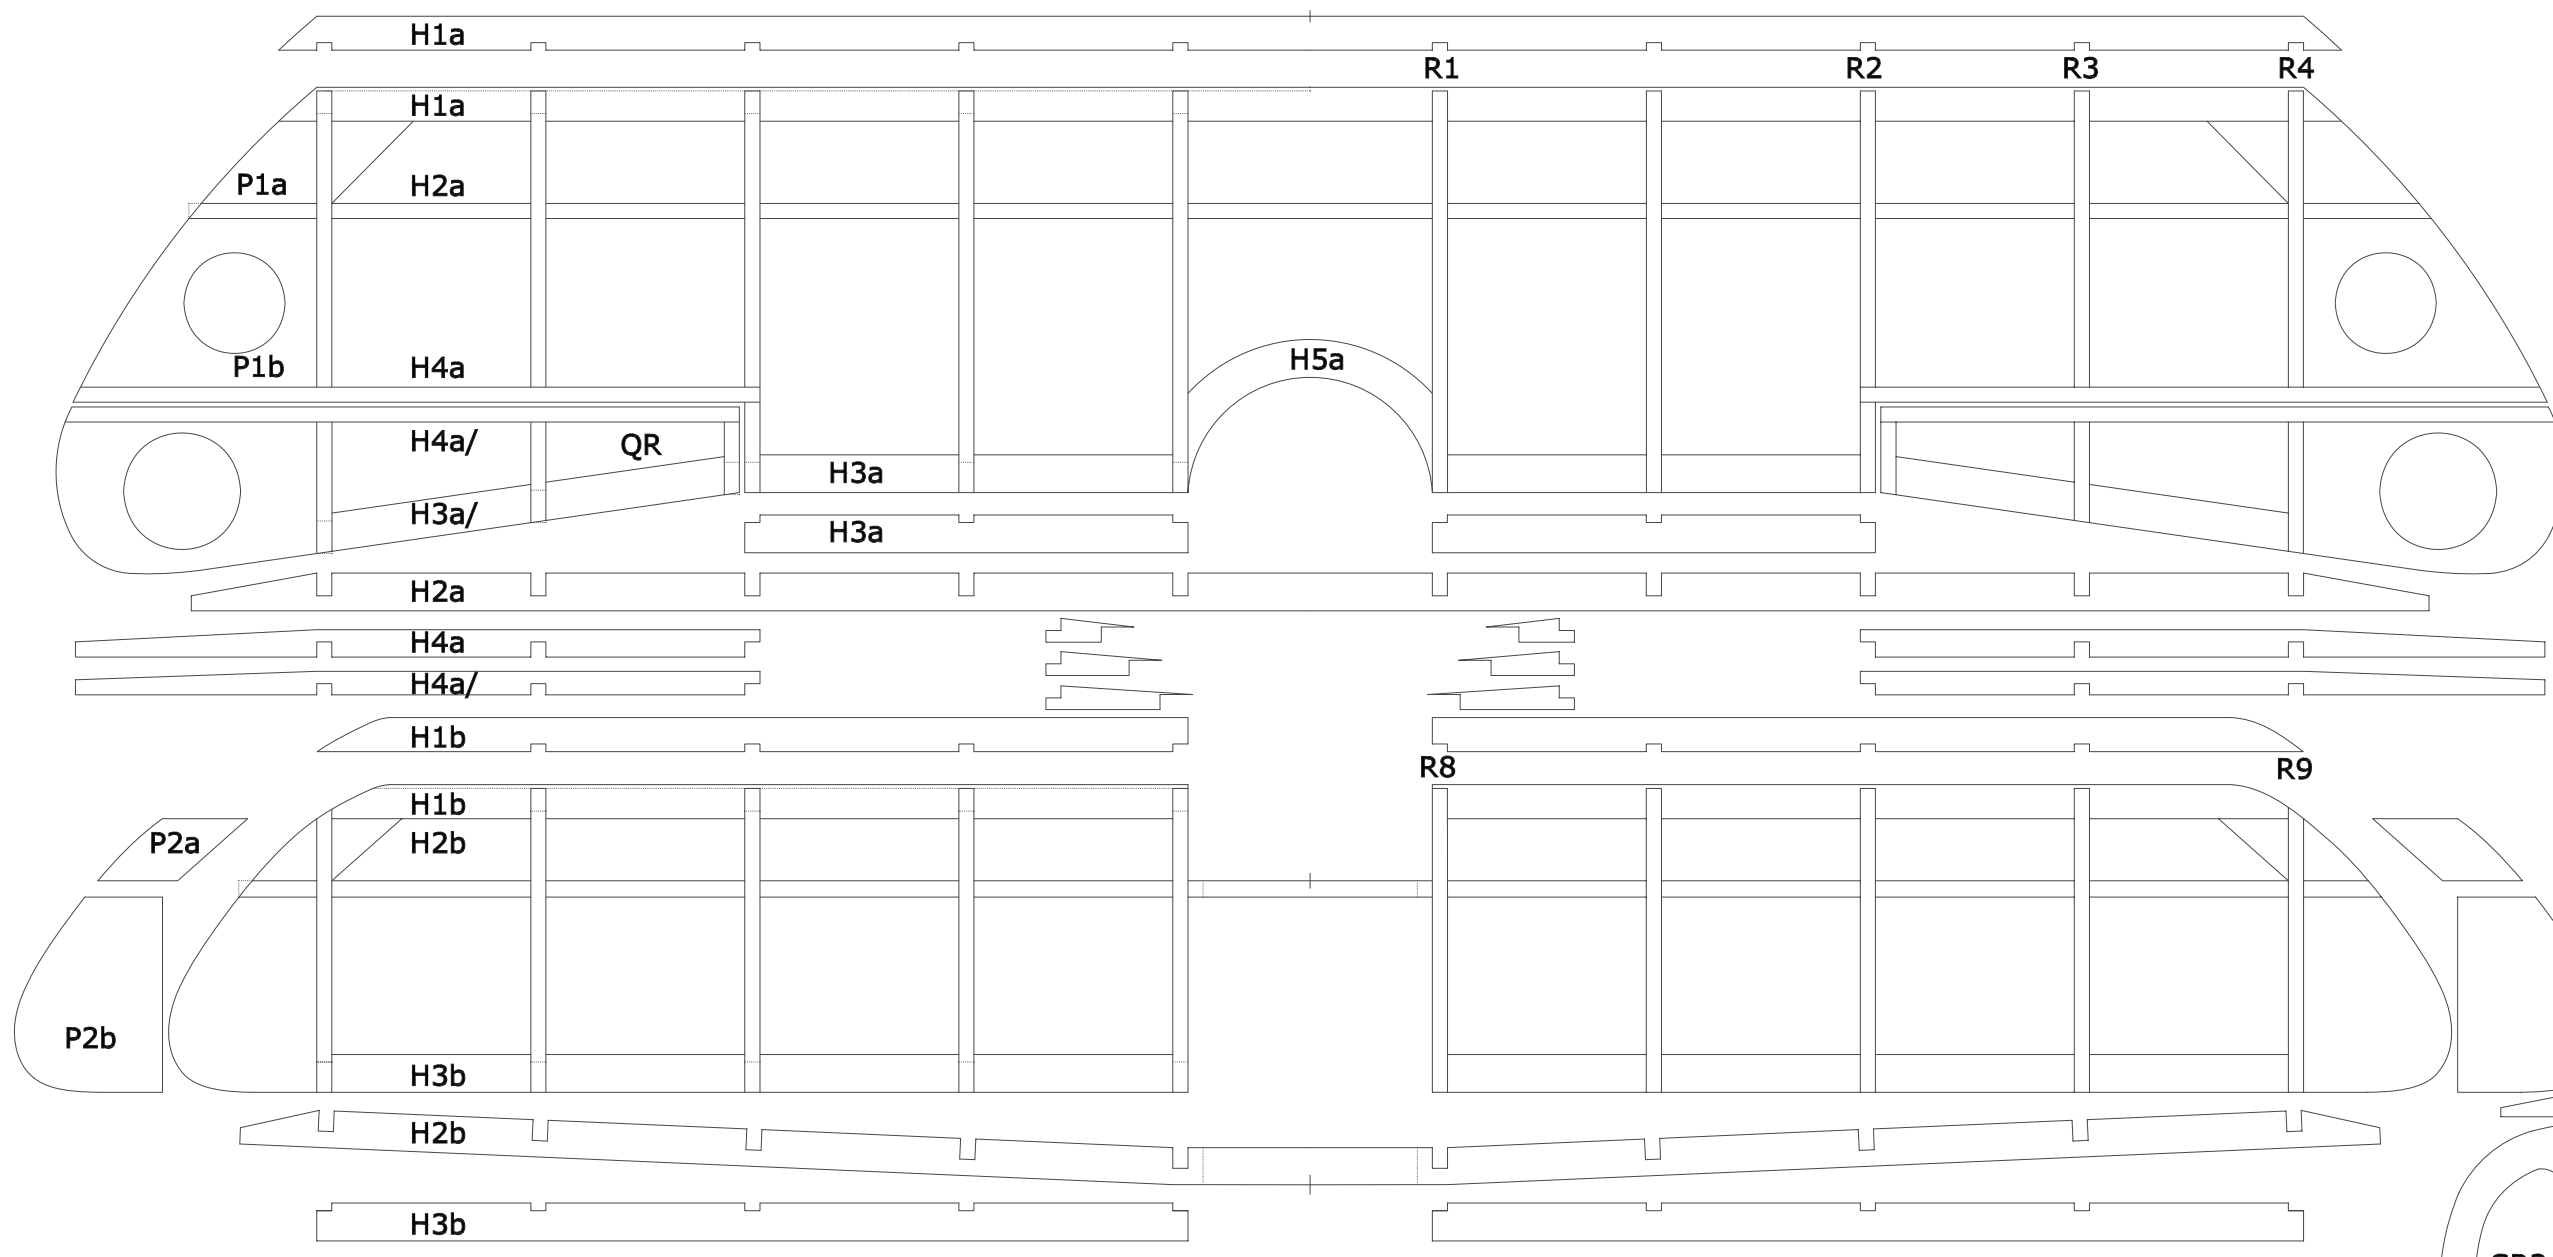

330

**Albatros D5**  
 Peanut Scale by Arno Diemer  
 All Wood is 2mm Balsa Wood unless stated otherwise