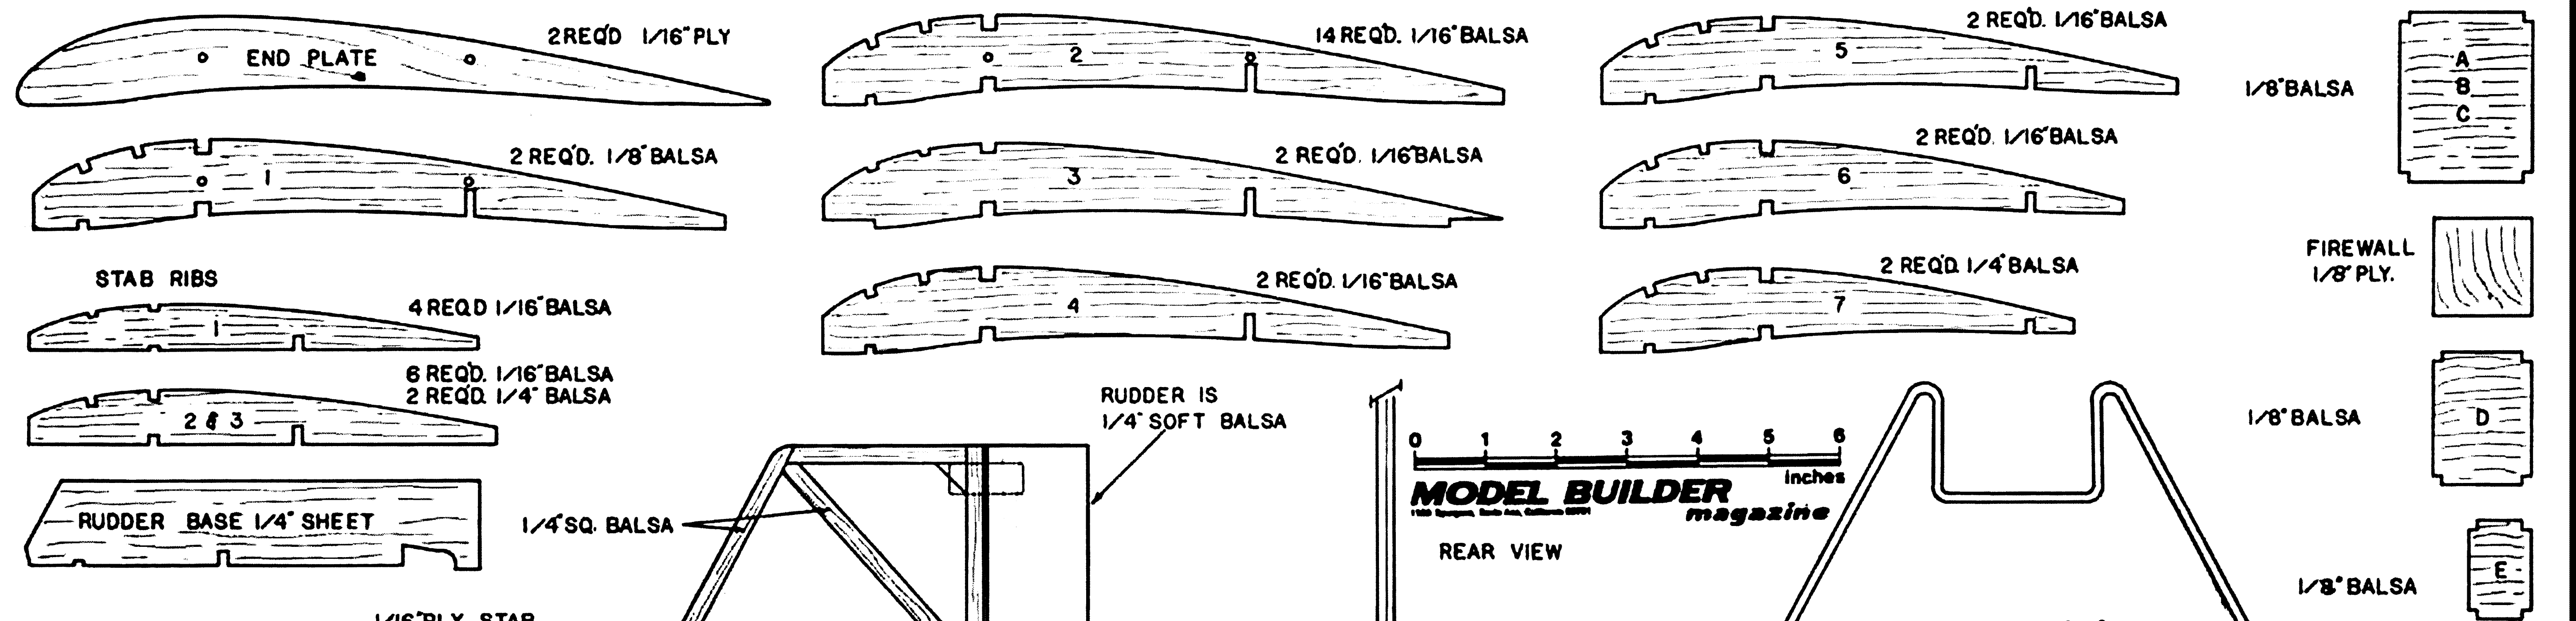

THE DRAGONFLY
 DESIGNED BY BOB LEE
 TEX NEWMAN
 DRAWN BY TEX NEWMAN 12-74

MODEL BUILDER
 magazine
 Plan No. 2761-A
 SHEET 1 OF 2

THE DRAGONFLY
 SHEET 2 OF 2
 Plan No. 2761-B