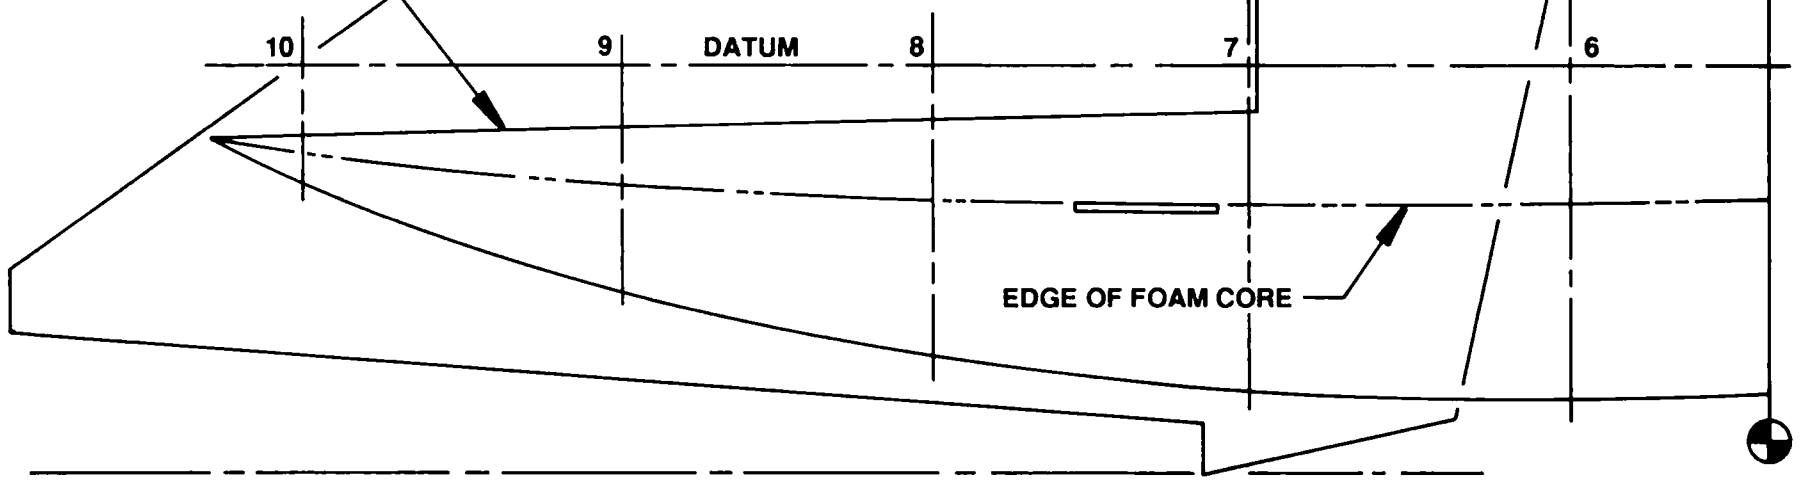

SPINE — 2 LAMINATIONS
1/32 PLYWOOD WITH
GRAIN VERTICAL;
BE SURE TO
STAGGER
JOINTS

1/8" BALSAM FIN

**WILLIAM WHITTEN'S
DELTA VEE**

SPAN — 30 IN.
WING AREA — 345 SQ. IN.
WEIGHT — 27.5 OZ.