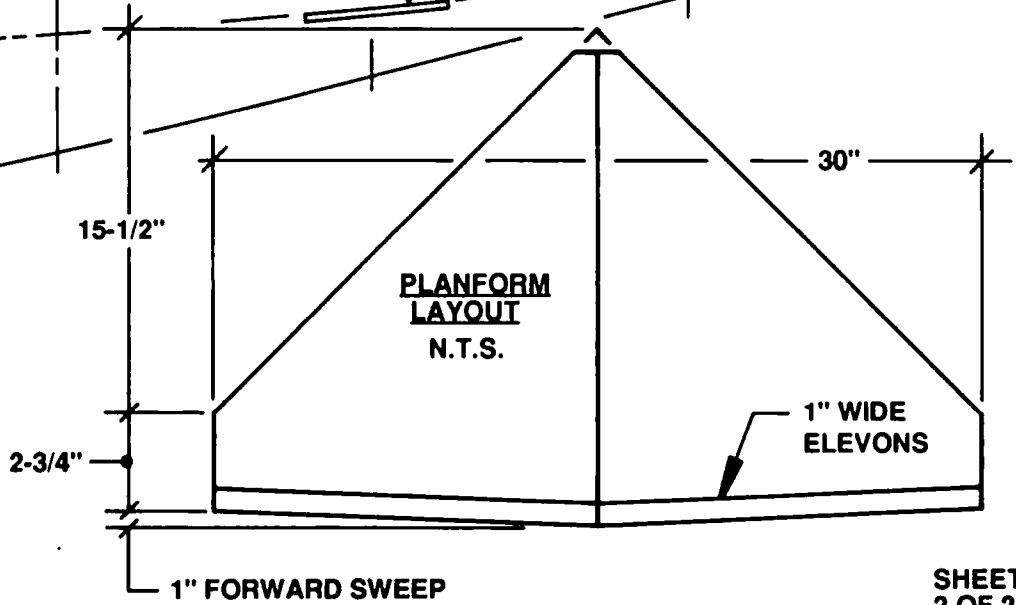

SPINE — 2 LAMINATIONS
1/32 PLYWOOD WITH
GRAIN VERTICAL;
BE SURE TO
STAGGER
JOINTS

1/8" BALSAM FIN

**WILLIAM WHITTEN'S
DELTA VEE**

SPAN — 30 IN.
WING AREA — 345 SQ. IN.
WEIGHT — 27.5 OZ.