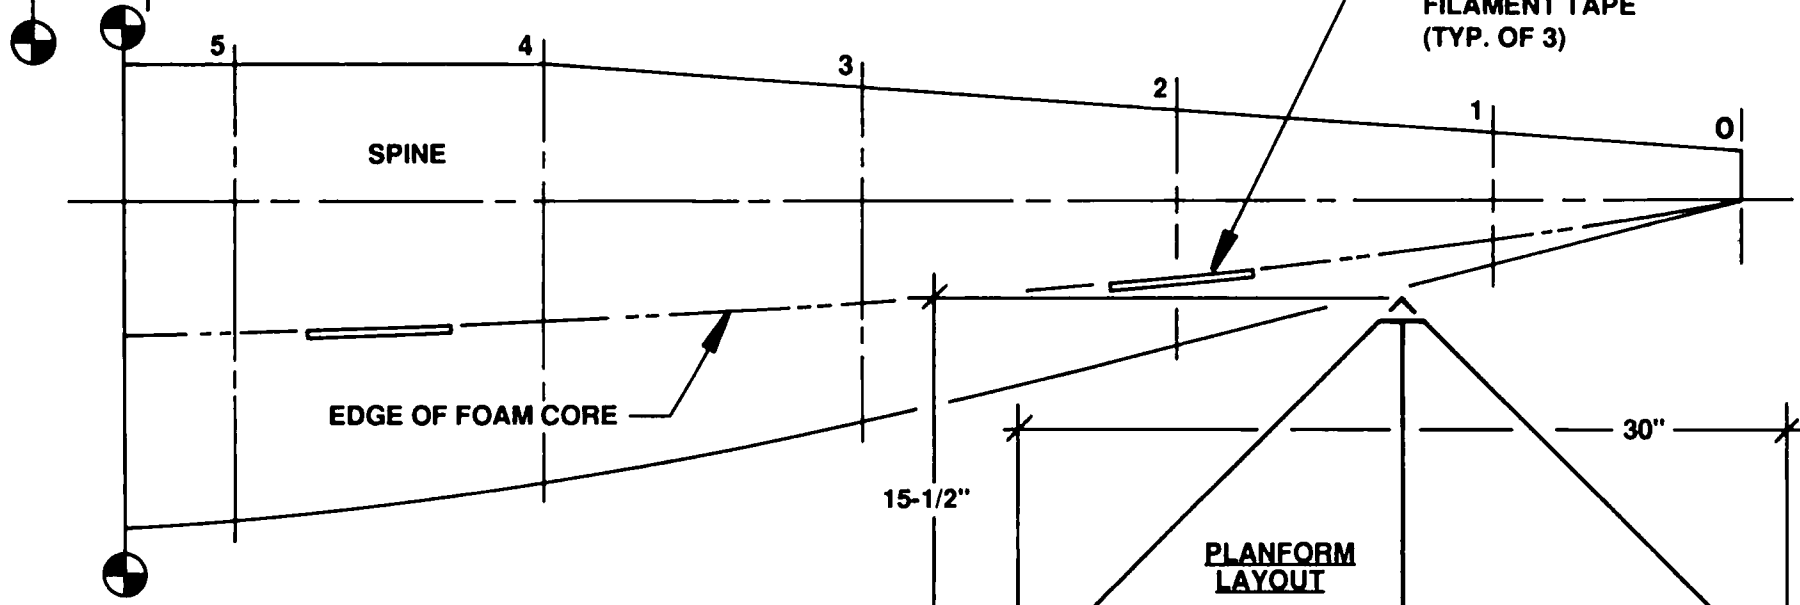

SPINE — 2 LAMINATIONS
1/32 PLYWOOD WITH
GRAIN VERTICAL;
BE SURE TO
STAGGER
JOINTS

1/8" BALSAM FIN

**WILLIAM WHITTEN'S
DELTA VEE**

SPAN — 30 IN.
WING AREA — 345 SQ. IN.
WEIGHT — 27.5 OZ.