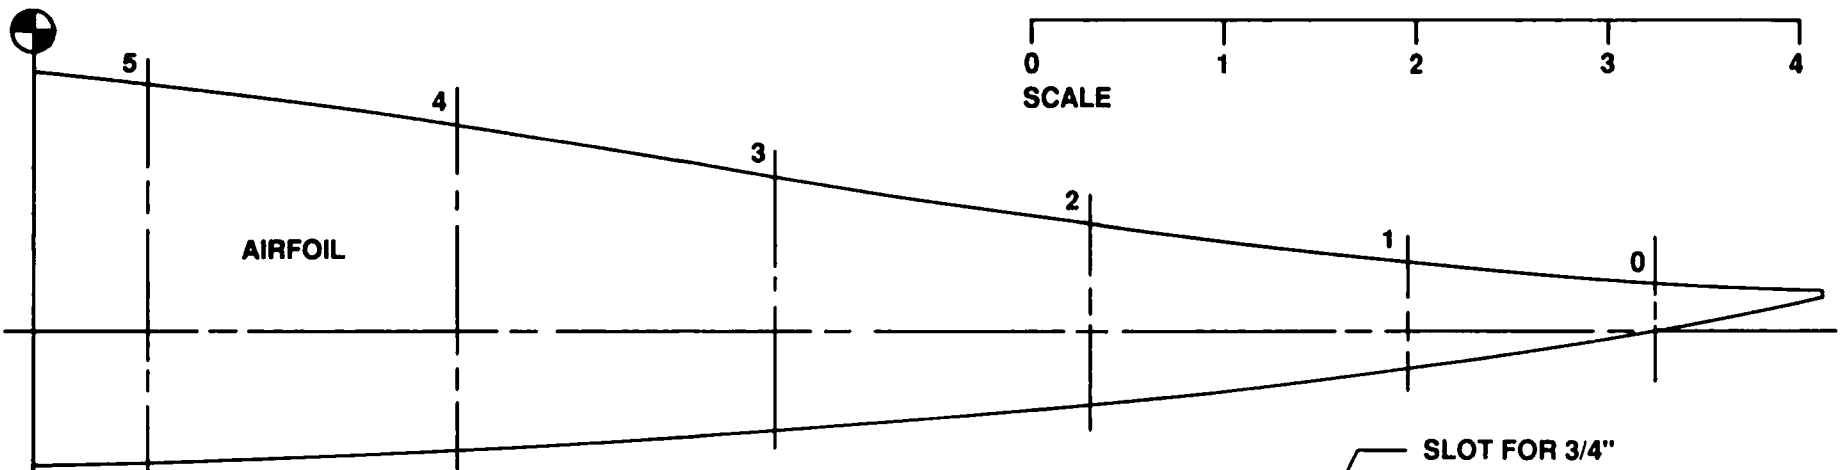

SPINE — 2 LAMINATIONS
1/32 PLYWOOD WITH
GRAIN VERTICAL;
BE SURE TO
STAGGER
JOINTS

1/8" BALSAM FIN

**WILLIAM WHITTEN'S
DELTA VEE**

SPAN — 30 IN.
WING AREA — 345 SQ. IN.
WEIGHT — 27.5 OZ.