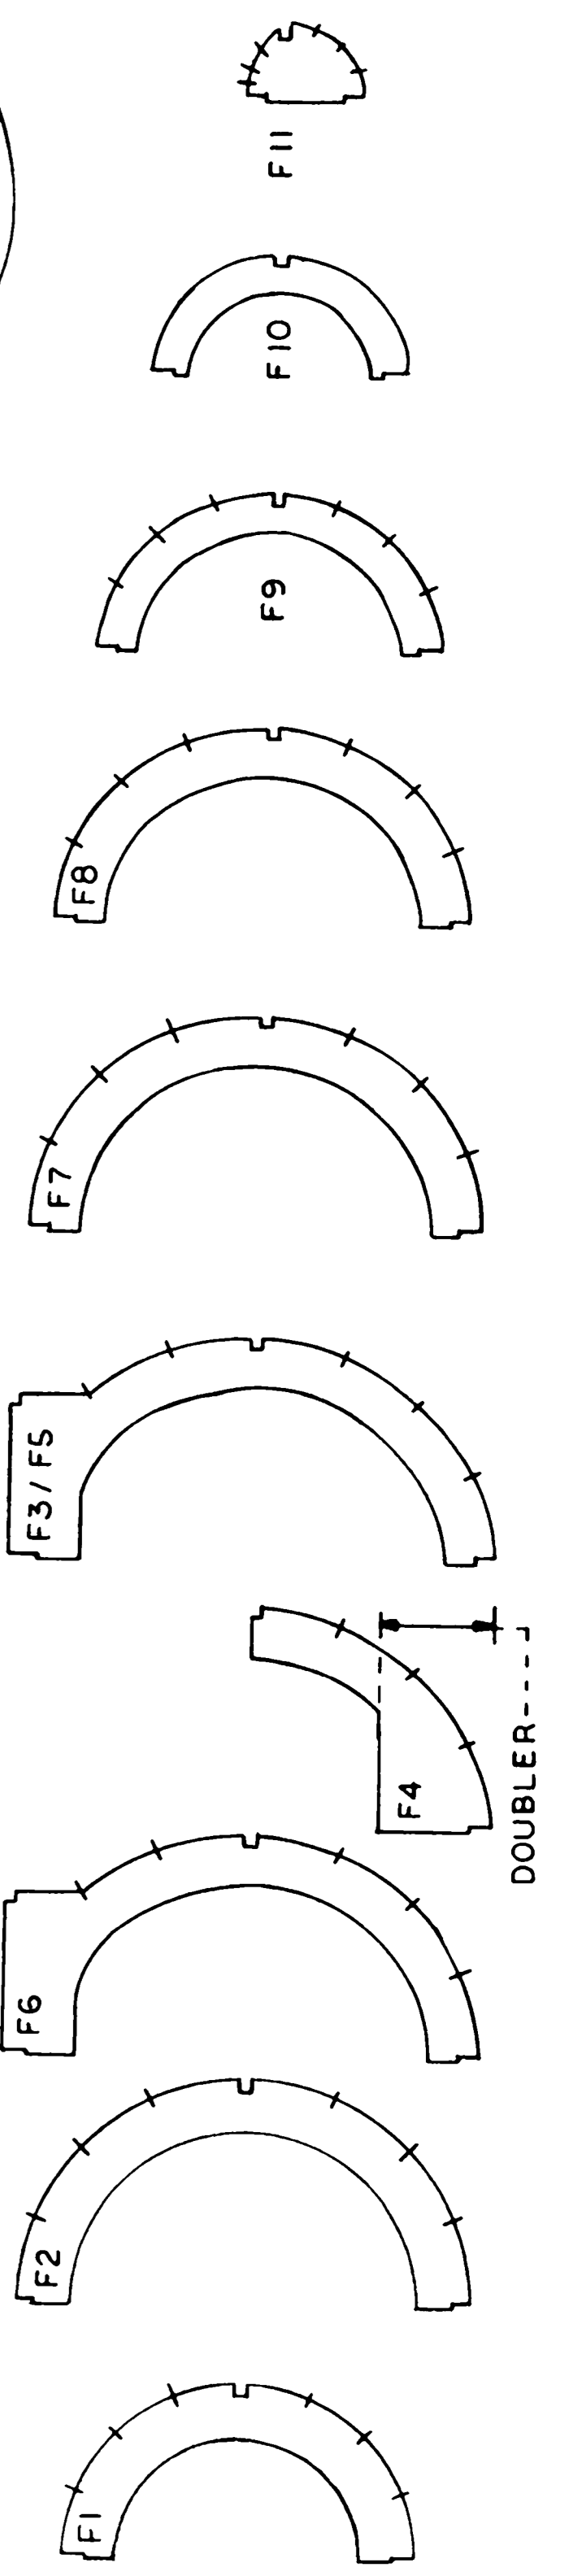

**COLORS —**  
 YELLOW/ORANGE : TOP OF WINGS, STAB  
 GRAY OVERALL, PROP  
 BLACK: MARKINGS, TIRES

FUSELAGE FORMERS ARE 1/16 SHEET - TRY CROSS-LAMINATED 1/32 FOR EXTRA STRENGTH.

**CONSOLIDATED XBY-1**  
 MARK FINEMAN | MAY 1988  
 SCALE = 1/20

**MODEL BUILDER**  
 magazine  
 898 West 16th St., Newport Beach, California 92663  
 Plan No: 9882

NOTE: YOU CAN BUILD THE XBY-1 AS A PEANUT, OR ORDER THE FULL-SIZE PLAN (27-inch SPAN) BY TURNING TO PAGE 106.