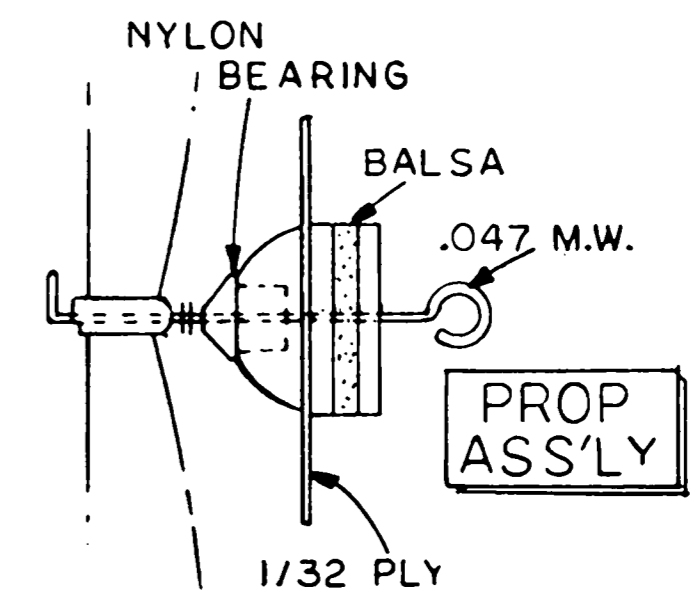

**COLORS —**  
 YELLOW/ORANGE : TOP OF WINGS, STAB  
 GRAY OVERALL, PROP  
 BLACK: MARKINGS, TIRES

FUSELAGE FORMERS ARE 1/16 SHEET - TRY CROSS-LAMINATED 1/32 FOR EXTRA STRENGTH.

**CONSOLIDATED XBY-1**  
 MARK FINEMAN | MAY 1988  
 SCALE = 1/20

**MODEL BUILDER**  
 magazine  
 898 West 16th St., Newport Beach, California 92663  
 Plan No: 9882

NOTE: YOU CAN BUILD THE XBY-1 AS A PEANUT, OR ORDER THE FULL-SIZE PLAN (27-inch SPAN) BY TURNING TO PAGE 106.