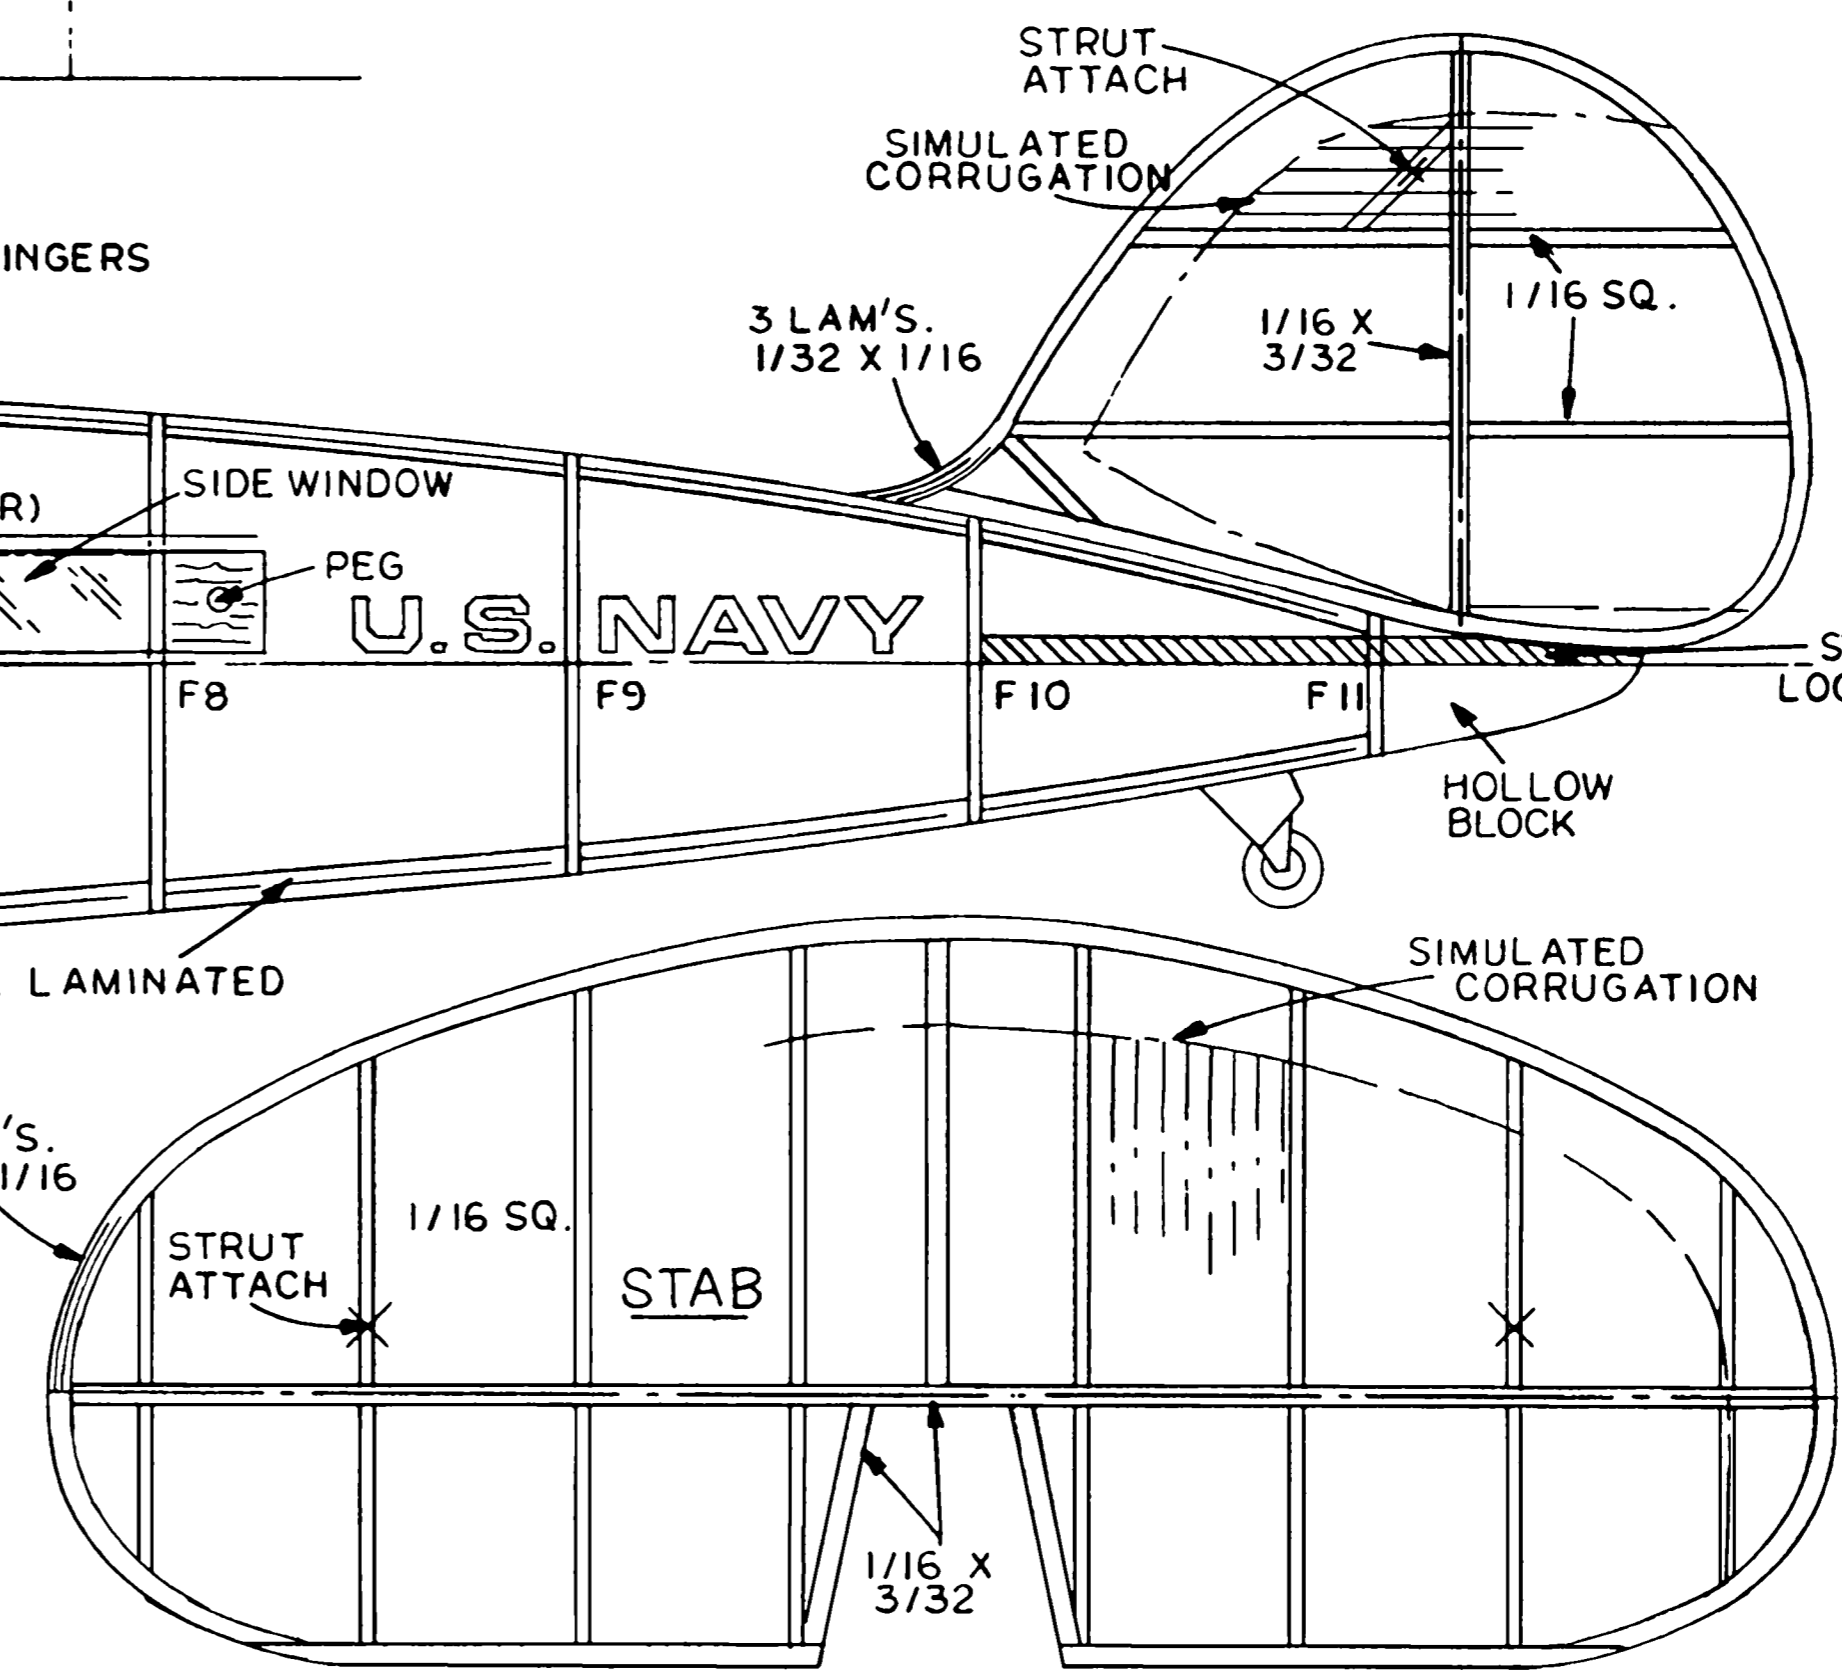

**COLORS —**  
 YELLOW/ORANGE : TOP OF WINGS, STAB  
 GRAY OVERALL, PROP  
 BLACK: MARKINGS, TIRES

FUSELAGE FORMERS ARE 1/16 SHEET - TRY CROSS-LAMINATED 1/32 FOR EXTRA STRENGTH.

**CONSOLIDATED XBY-1**  
 MARK FINEMAN | MAY 1988  
 SCALE = 1/20

**MODEL BUILDER**  
 magazine  
 898 West 16th St., Newport Beach, California 92663  
 Plan No: 9882

NOTE: YOU CAN BUILD THE XBY-1 AS A PEANUT, OR ORDER THE FULL-SIZE PLAN (27-inch SPAN) BY TURNING TO PAGE 106.