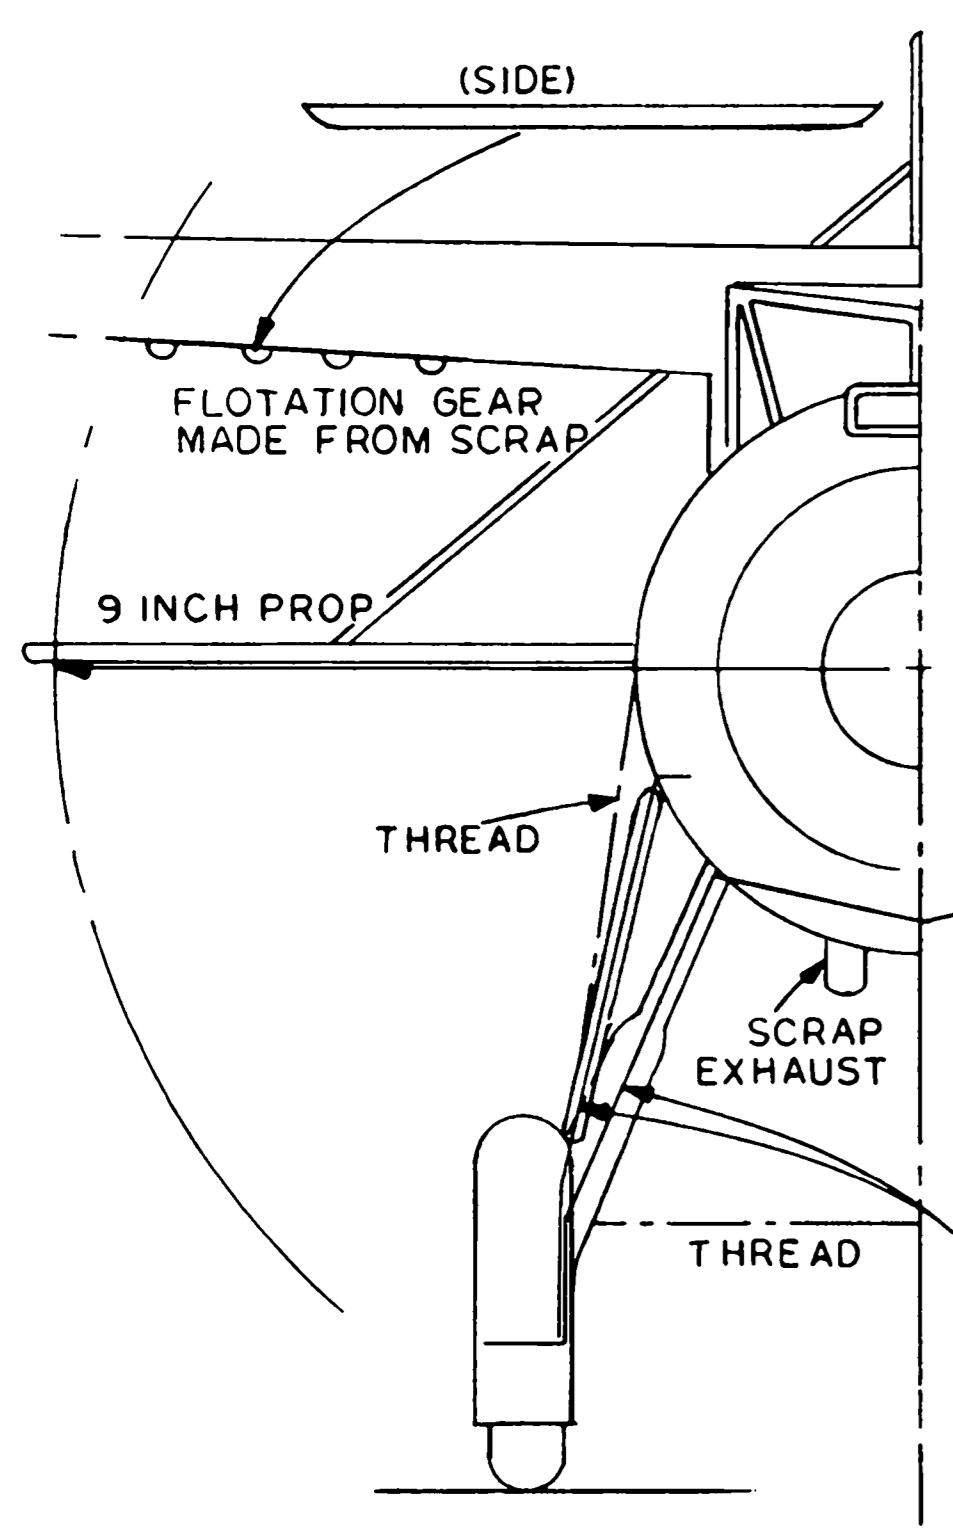

**COLORS —**  
 YELLOW/ORANGE : TOP OF WINGS, STAB  
 GRAY OVERALL, PROP  
 BLACK: MARKINGS, TIRES

FUSELAGE FORMERS ARE 1/16 SHEET - TRY CROSS-LAMINATED 1/32 FOR EXTRA STRENGTH.

**CONSOLIDATED XBY-1**  
 MARK FINEMAN | MAY 1988  
 SCALE = 1/20

**MODEL BUILDER**  
 magazine  
 898 West 16th St., Newport Beach, California 92663  
 Plan No: 9882

NOTE: YOU CAN BUILD THE XBY-1 AS A PEANUT, OR ORDER THE FULL-SIZE PLAN (27-inch SPAN) BY TURNING TO PAGE 106.