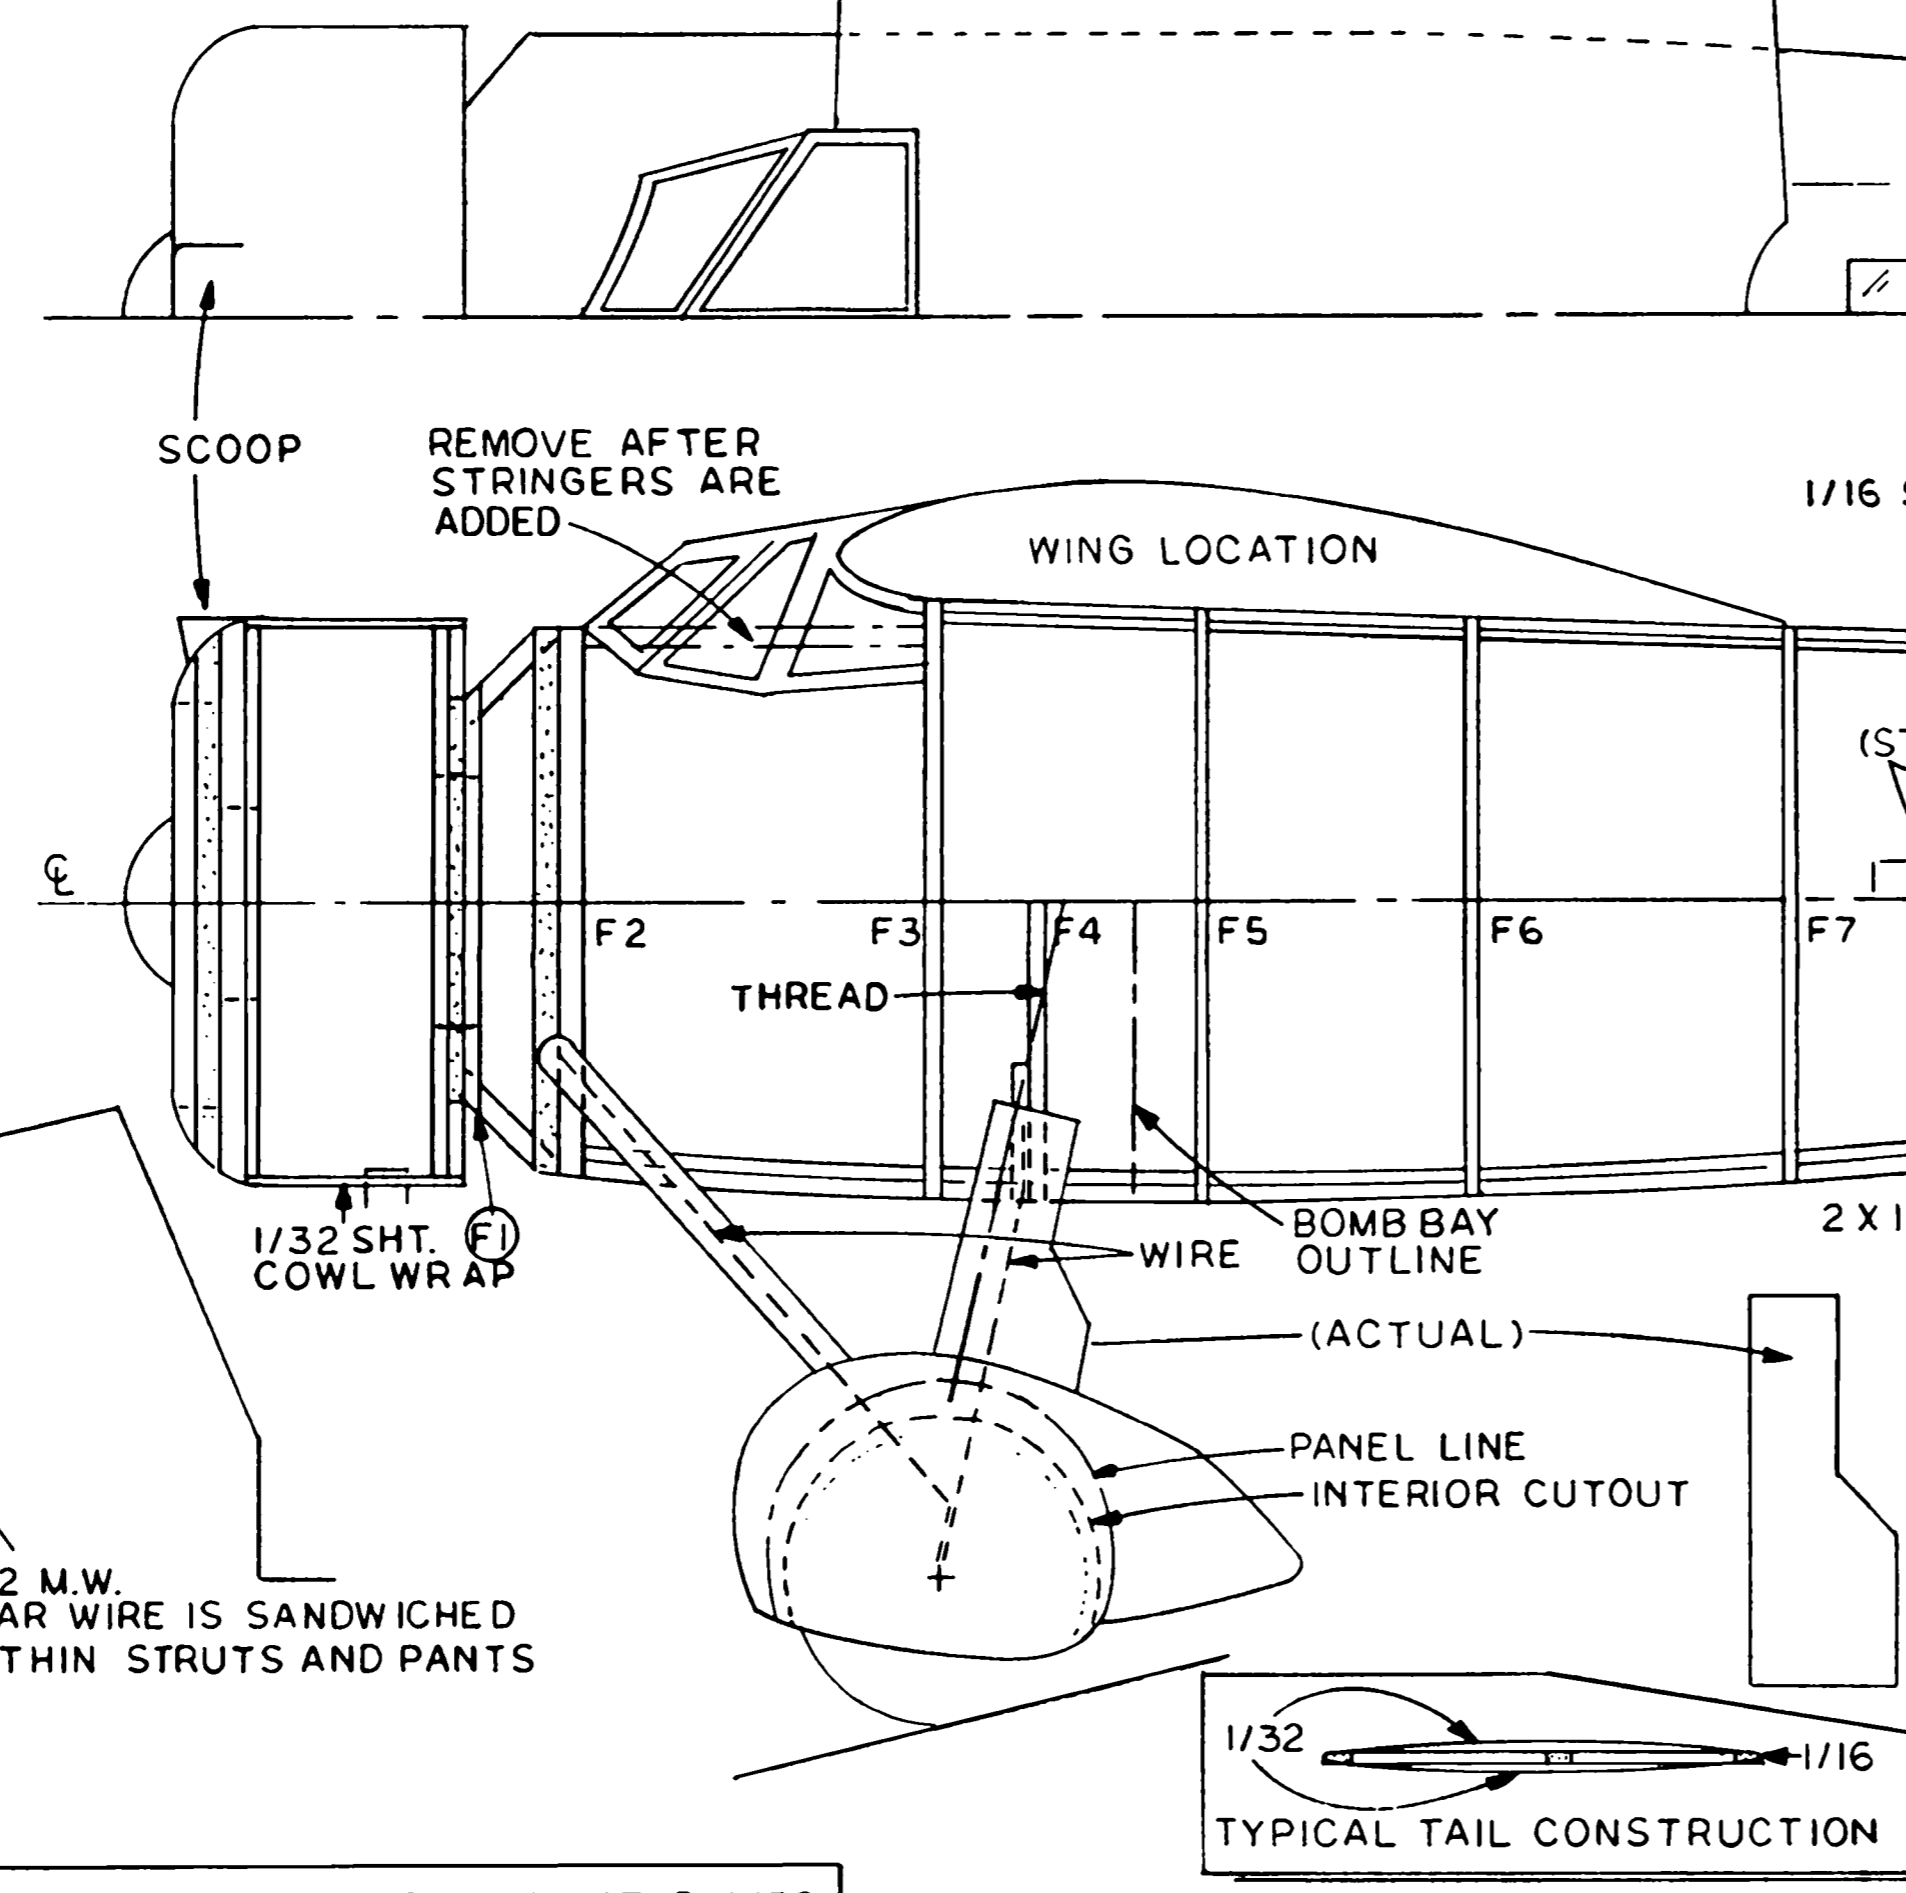

**COLORS —**  
 YELLOW/ORANGE : TOP OF WINGS, STAB  
 GRAY OVERALL, PROP  
 BLACK: MARKINGS, TIRES

FUSELAGE FORMERS ARE 1/16 SHEET - TRY CROSS-LAMINATED 1/32 FOR EXTRA STRENGTH.

**CONSOLIDATED XBY-1**  
 MARK FINEMAN | MAY 1988  
 SCALE = 1/20

**MODEL BUILDER**  
 magazine  
 898 West 16th St., Newport Beach, California 92663  
 Plan No: 9882

NOTE: YOU CAN BUILD THE XBY-1 AS A PEANUT, OR ORDER THE FULL-SIZE PLAN (27-inch SPAN) BY TURNING TO PAGE 106.