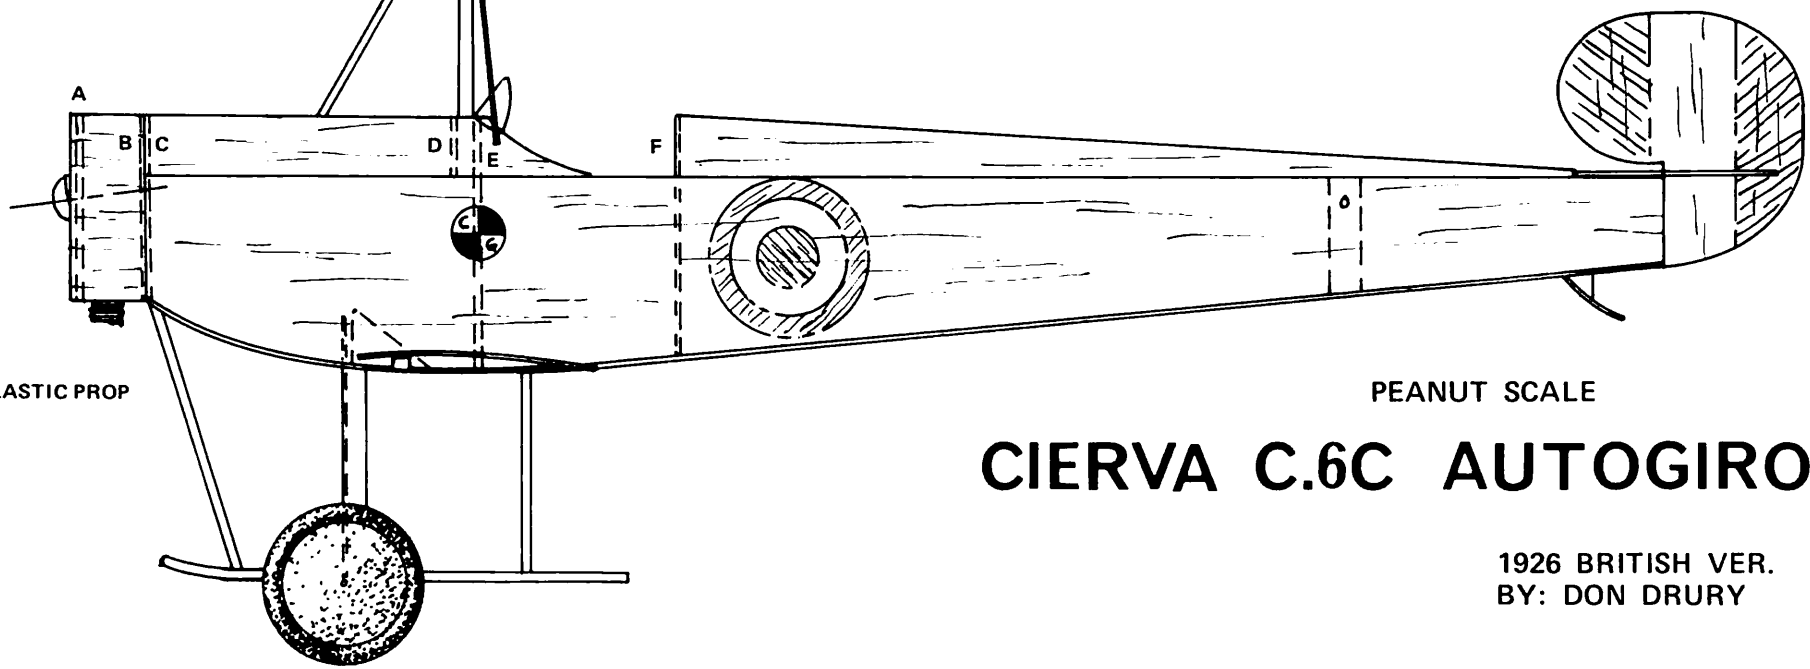

ALL Balsa 1/32" SHT.

PEANUT SCALE

CIERVA C.6C AUTOGIRO

1926 BRITISH VER.
BY: DON DRURY