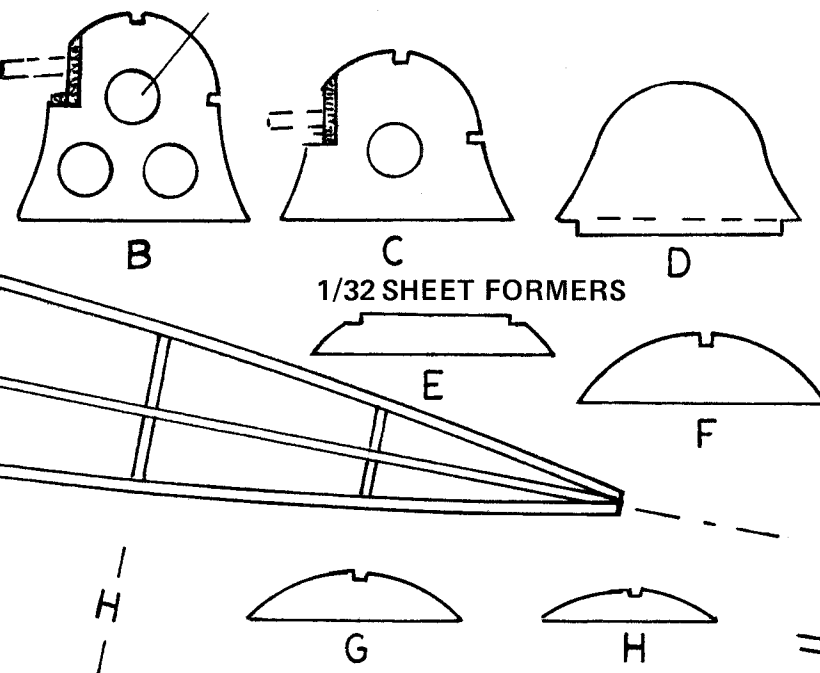

RIBS AT STRUTS, CENTER SECTION, AND BOTTOM WING ROOTS ARE 1/16, ALL OTHERS ARE 1/32.

PUNCH OUT HOLES

BY E. J. Heyn 3/77