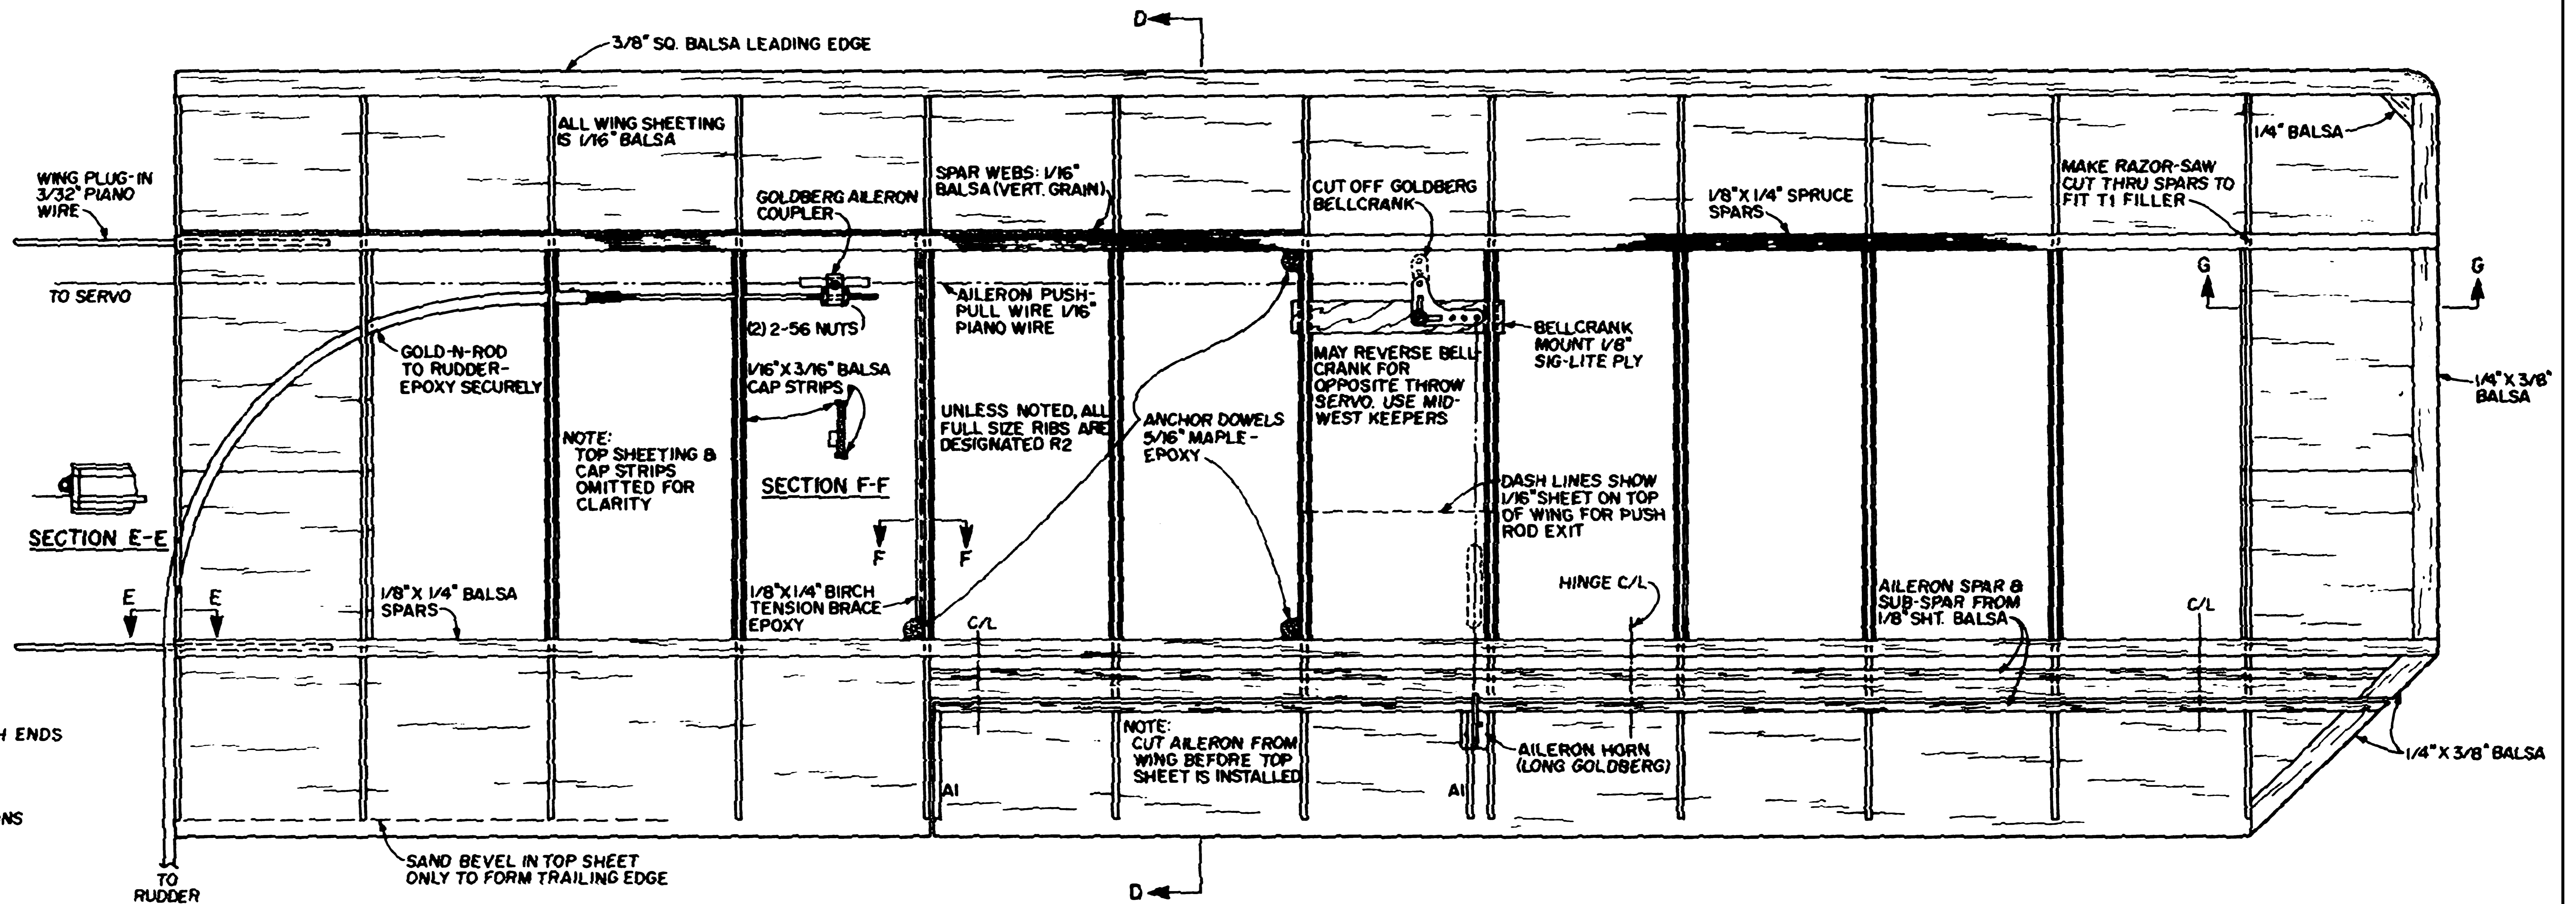

METAL FITTINGS

NOTE: MAXIMUM SIZE OF ALL ATTACH BOLTS: 2-56

RIGGING INFORMATION

- USE "LOU PROCTOR'S" ITEMS LISTED BELOW:-
- # 3 OR # 5 TURNBUCKLES WITH CLEVIS ENDS;
 - # 312, SWAGE FITTINGS FOR WIRES;
 - # 202 RIGGING CABLE (25 FT.);
 - # 317 CLEVIS PINS;
 - # 316 BOLTS & NUTS.

14 RIGGING WIRES TOTAL

- 4 FLYING WIRES (2 EACH SIDE)
- 4 LANDING WIRES (2 EACH SIDE)
- 2 FORWARD DRIFT WIRES
- 4 AFT DRIFT WIRES

DESIGNED & DRAWN BY DR. GERRY CASEY

LINKED BY DICK KIDD

© 1998 ALL COMMERCIAL RIGHTS RESERVED