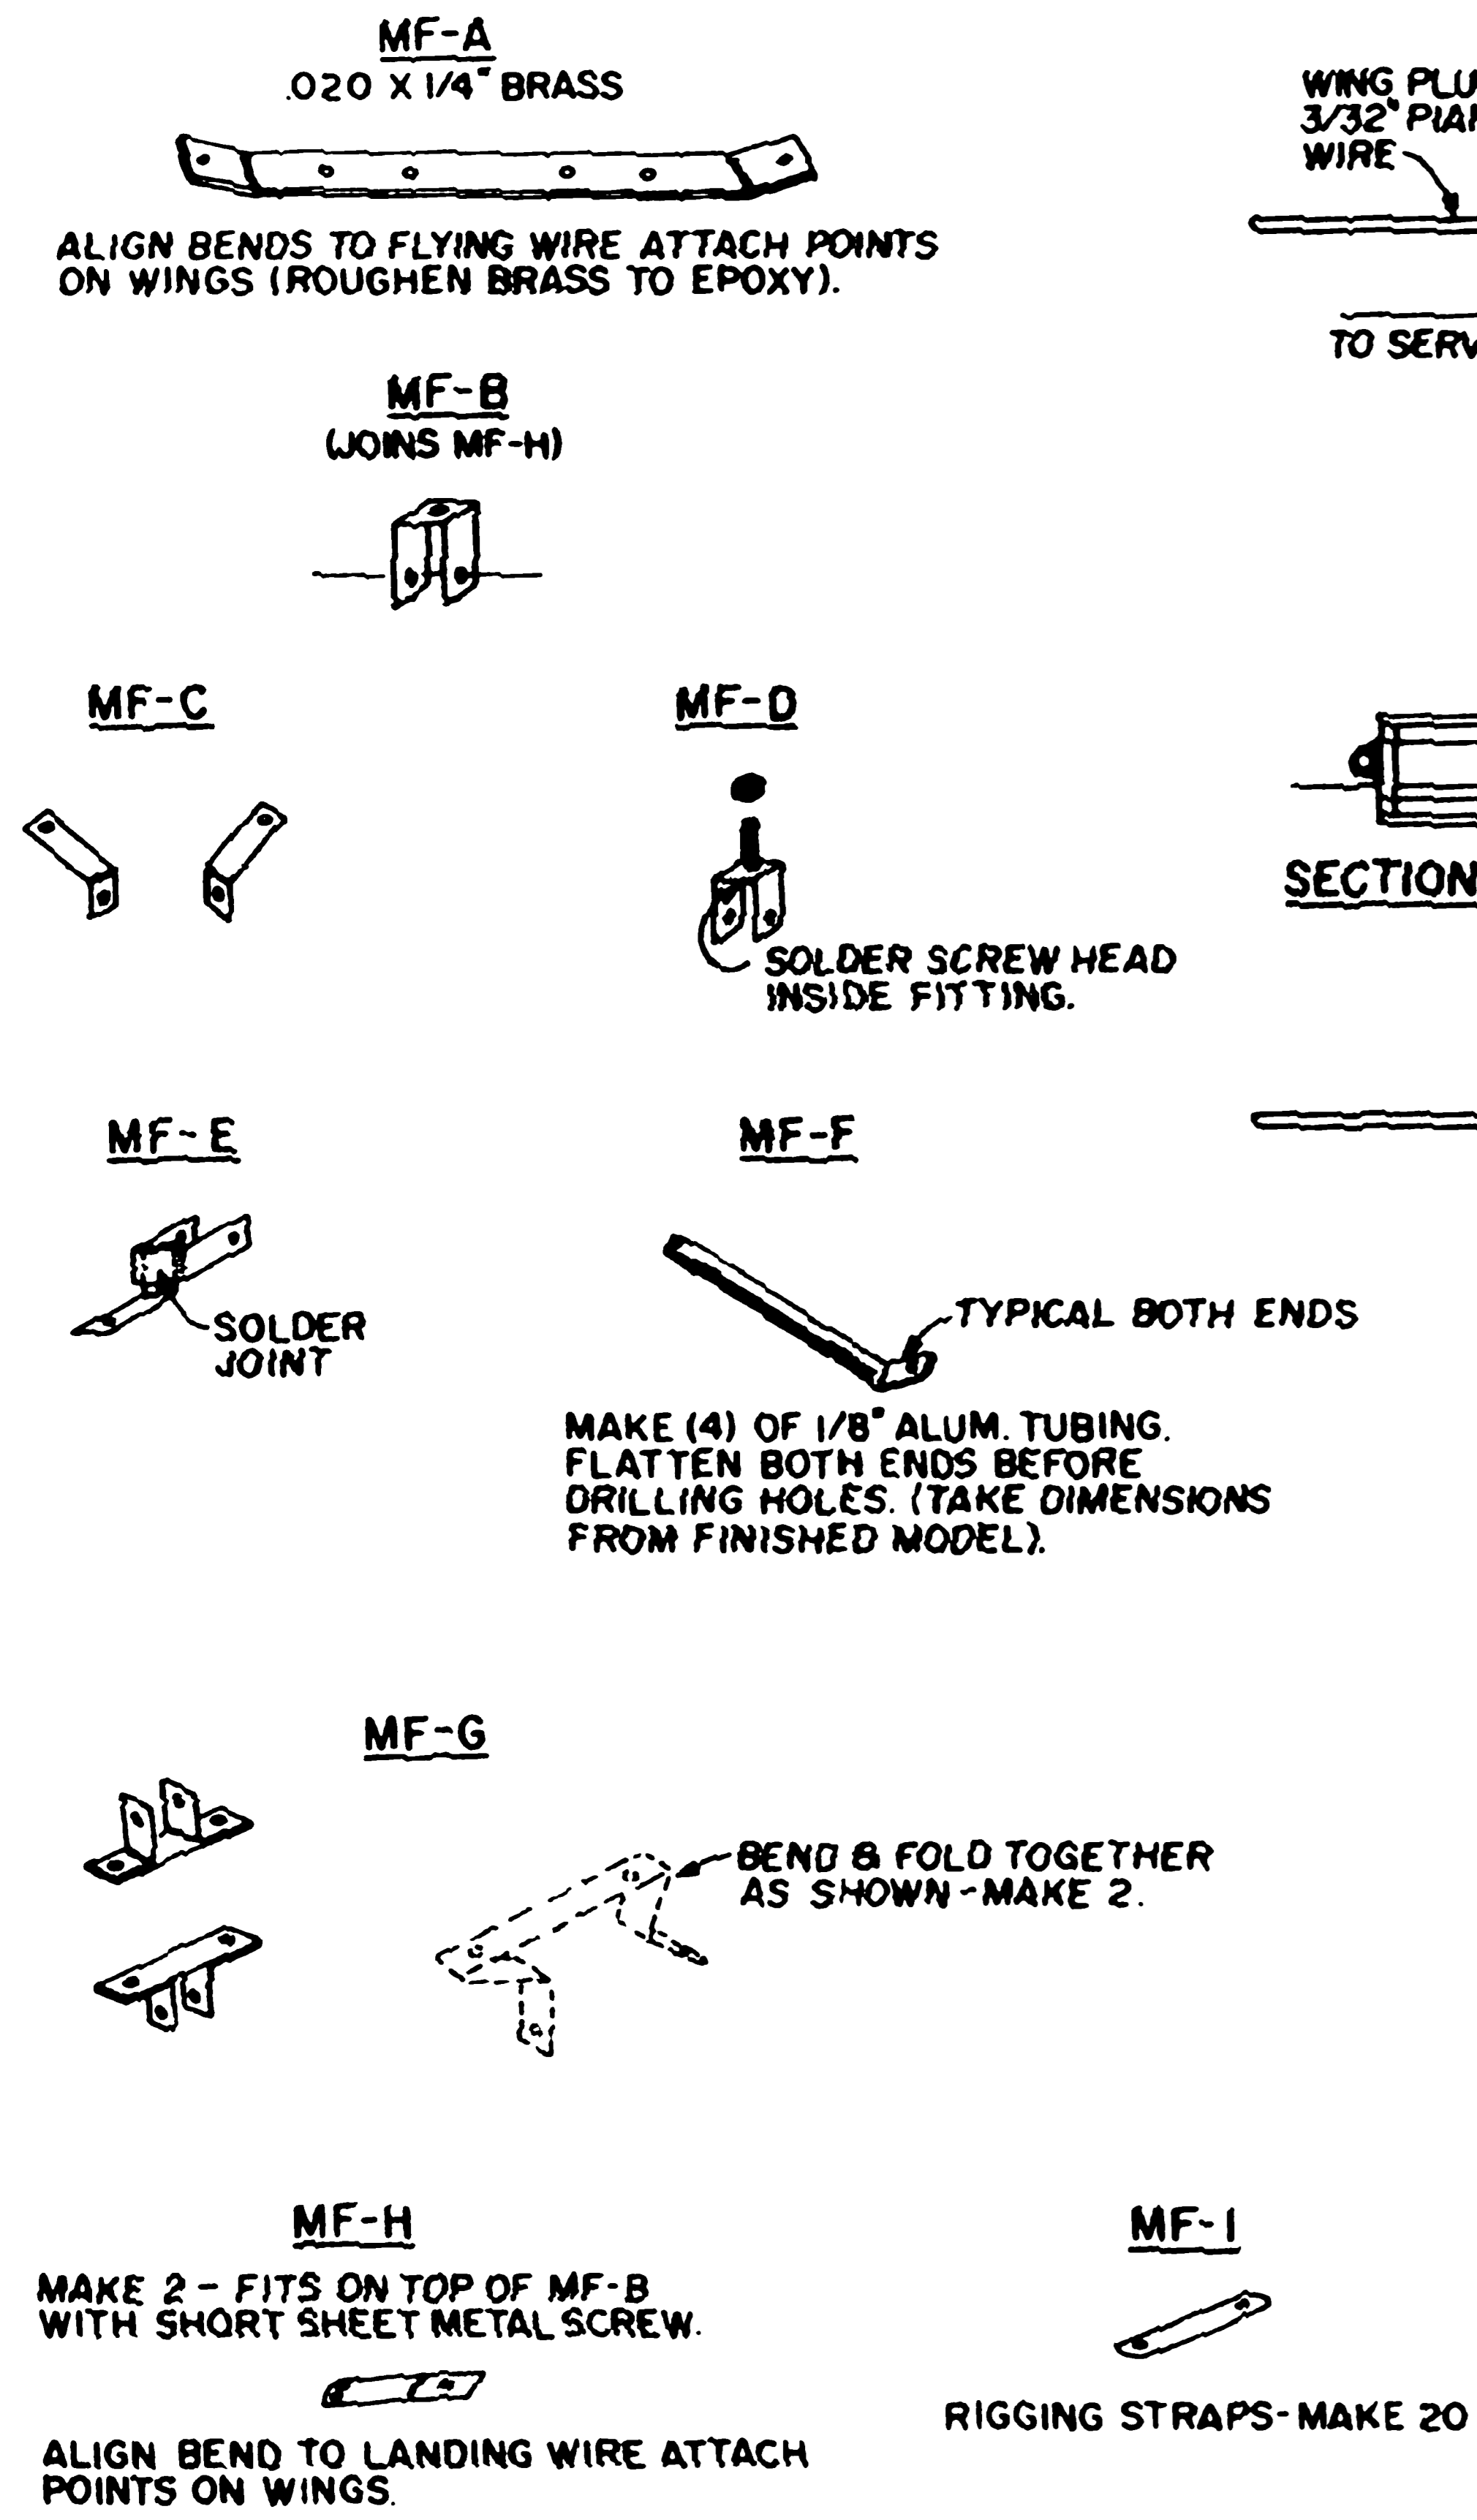

METAL FITTINGS

NOTE: MAXIMUM SIZE OF ALL ATTACH BOLTS: 2-56

RIGGING INFORMATION

- USE "LOU PROCTOR'S" ITEMS LISTED BELOW:-
- # 3 OR # 5 TURNBUCKLES WITH CLEVIS ENDS;
 - # 312, SWAGE FITTINGS FOR WIRES;
 - # 202 RIGGING CABLE (25 FT.);
 - # 317 CLEVIS PINS;
 - # 316 BOLTS & NUTS.

14 RIGGING WIRES TOTAL

- 4 FLYING WIRES (2 EACH SIDE)
- 4 LANDING WIRES (2 EACH SIDE)
- 2 FORWARD DRIFT WIRES
- 4 AFT DRIFT WIRES

DESIGNED & DRAWN BY DR. GERRY CASEY

LINKED BY DICK KIDD

© 1998 ALL COMMERCIAL RIGHTS RESERVED