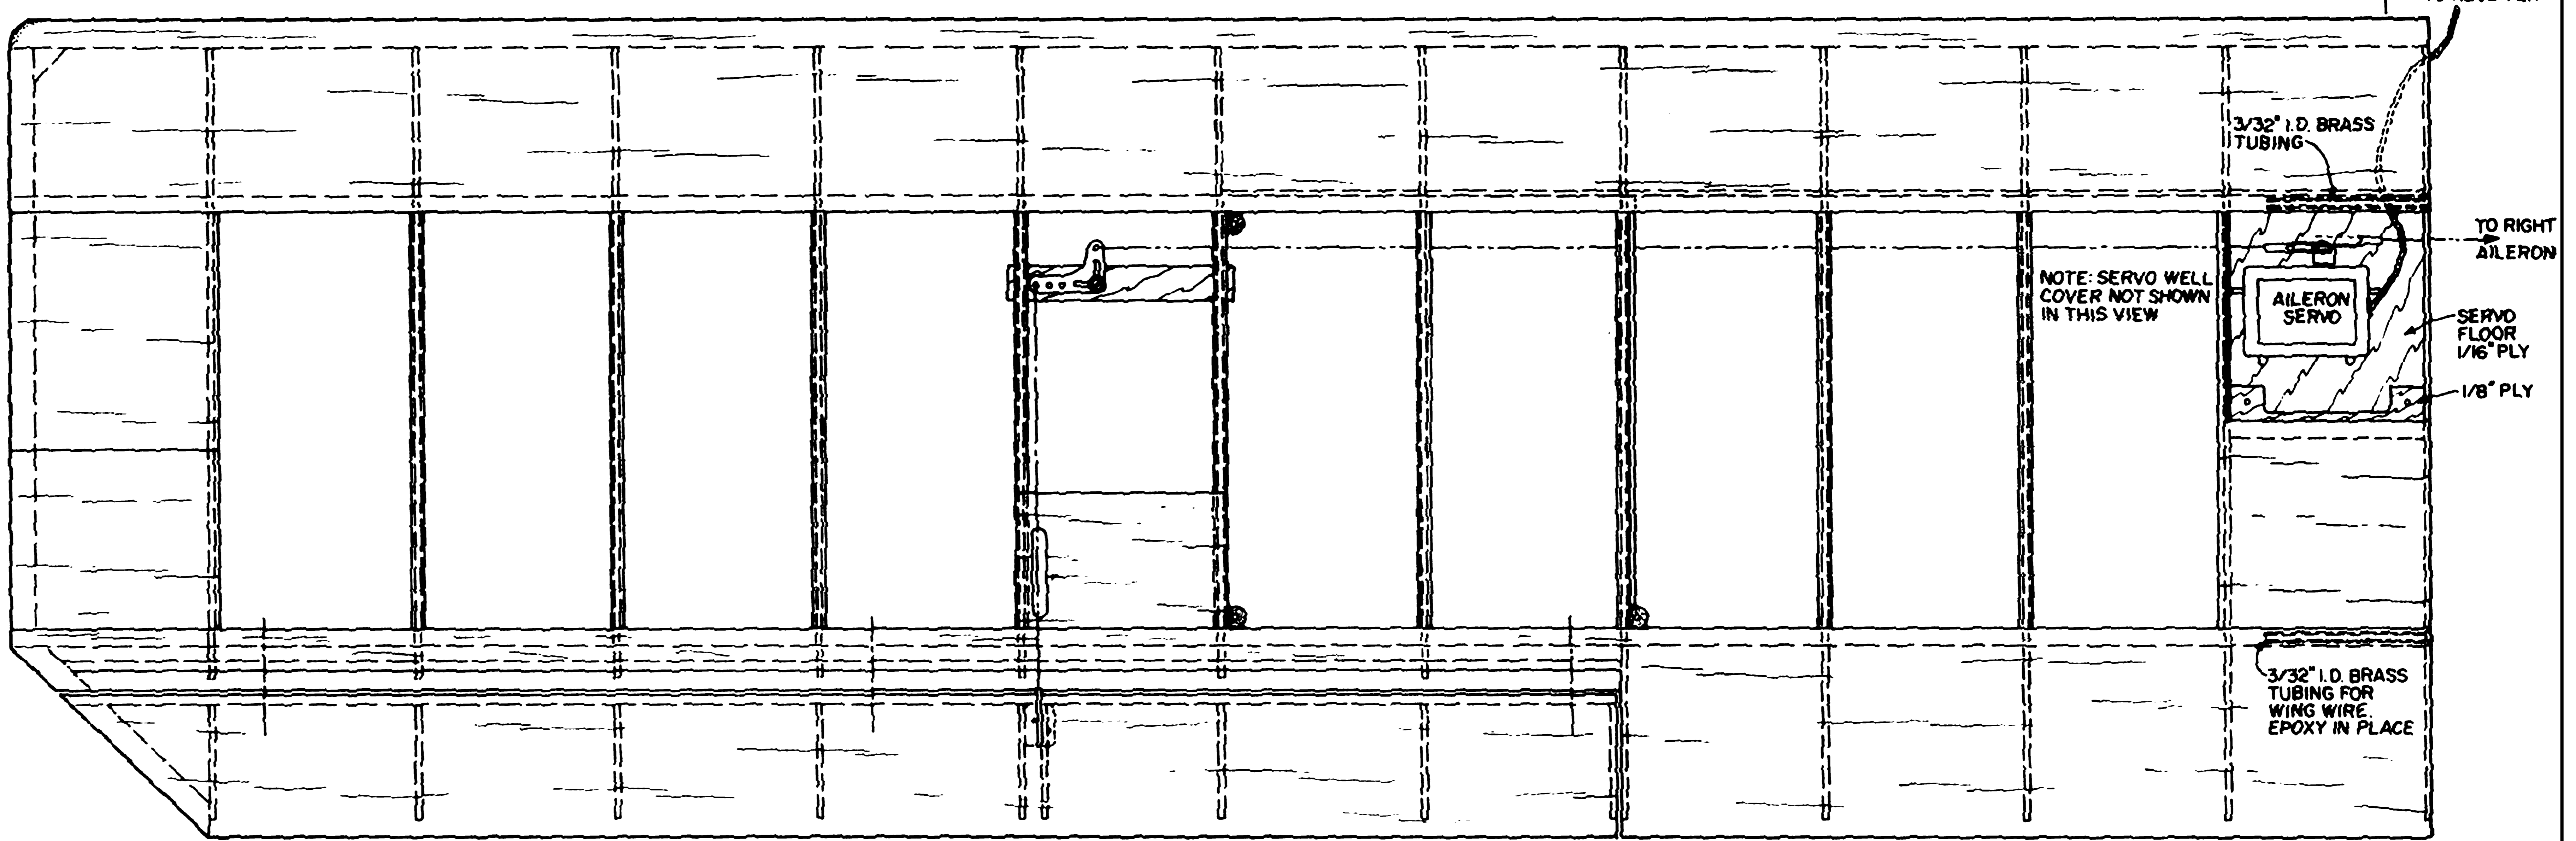

METAL FITTINGS

NOTE: MAXIMUM SIZE OF ALL ATTACH BOLTS: 2-56

RIGGING INFORMATION

- USE "LOU PROCTOR'S" ITEMS LISTED BELOW:-
- # 3 OR # 5 TURNBUCKLES WITH CLEVIS ENDS;
 - # 312, SWAGE FITTINGS FOR WIRES;
 - # 202 RIGGING CABLE (25 FT.);
 - # 317 CLEVIS PINS;
 - # 316 BOLTS & NUTS.

14 RIGGING WIRES TOTAL

- 4 FLYING WIRES (2 EACH SIDE)
- 4 LANDING WIRES (2 EACH SIDE)
- 2 FORWARD DRIFT WIRES
- 4 AFT DRIFT WIRES

DESIGNED & DRAWN BY DR. GERRY CASEY

LINKED BY DICK KIDD

© 1998 ALL COMMERCIAL RIGHTS RESERVED