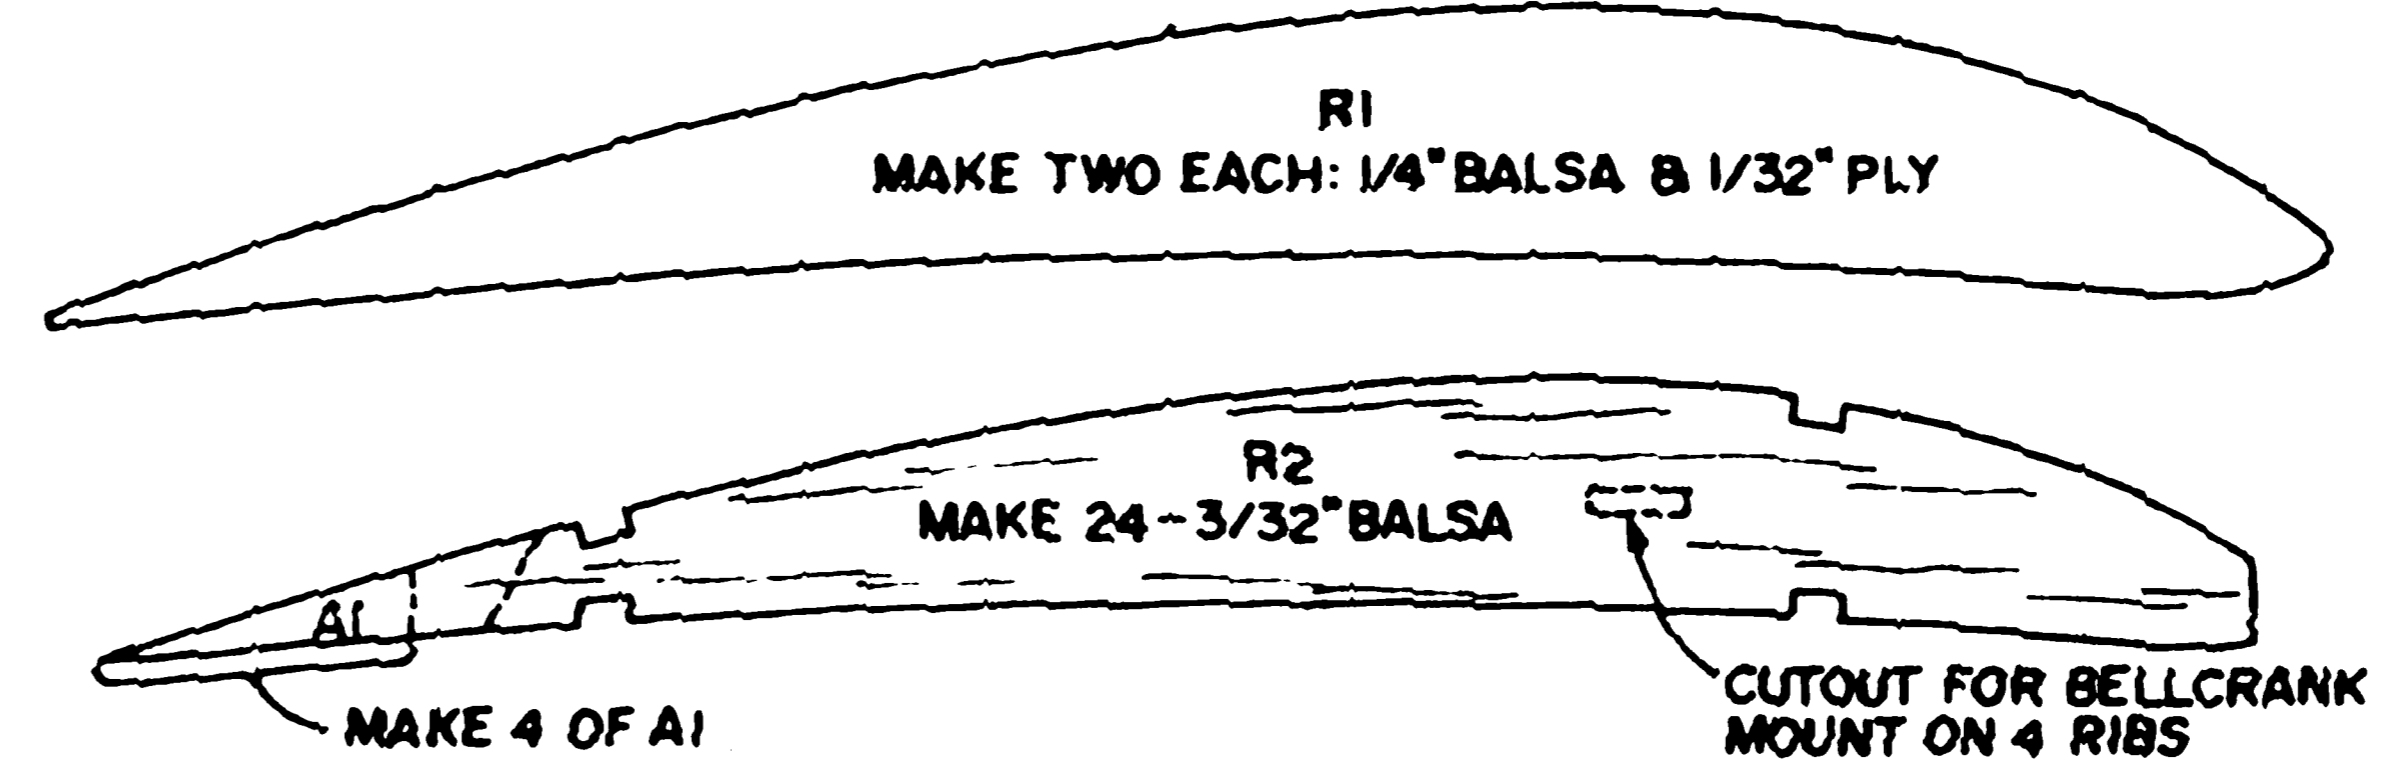

METAL FITTINGS

NOTE: MAXIMUM SIZE OF ALL ATTACH BOLTS: 2-56

RIGGING INFORMATION

- USE "LOU PROCTOR'S" ITEMS LISTED BELOW:-
- # 3 OR # 5 TURNBUCKLES WITH CLEVIS ENDS;
 - # 312, SWAGE FITTINGS FOR WIRES;
 - # 202 RIGGING CABLE (25 FT.);
 - # 317 CLEVIS PINS;
 - # 316 BOLTS & NUTS.

14 RIGGING WIRES TOTAL

- 4 FLYING WIRES (2 EACH SIDE)
- 4 LANDING WIRES (2 EACH SIDE)
- 2 FORWARD DRIFT WIRES
- 4 AFT DRIFT WIRES

DESIGNED & DRAWN BY DR. GERRY CASEY

LINKED BY DICK KIDD

© 1998 ALL COMMERCIAL RIGHTS RESERVED