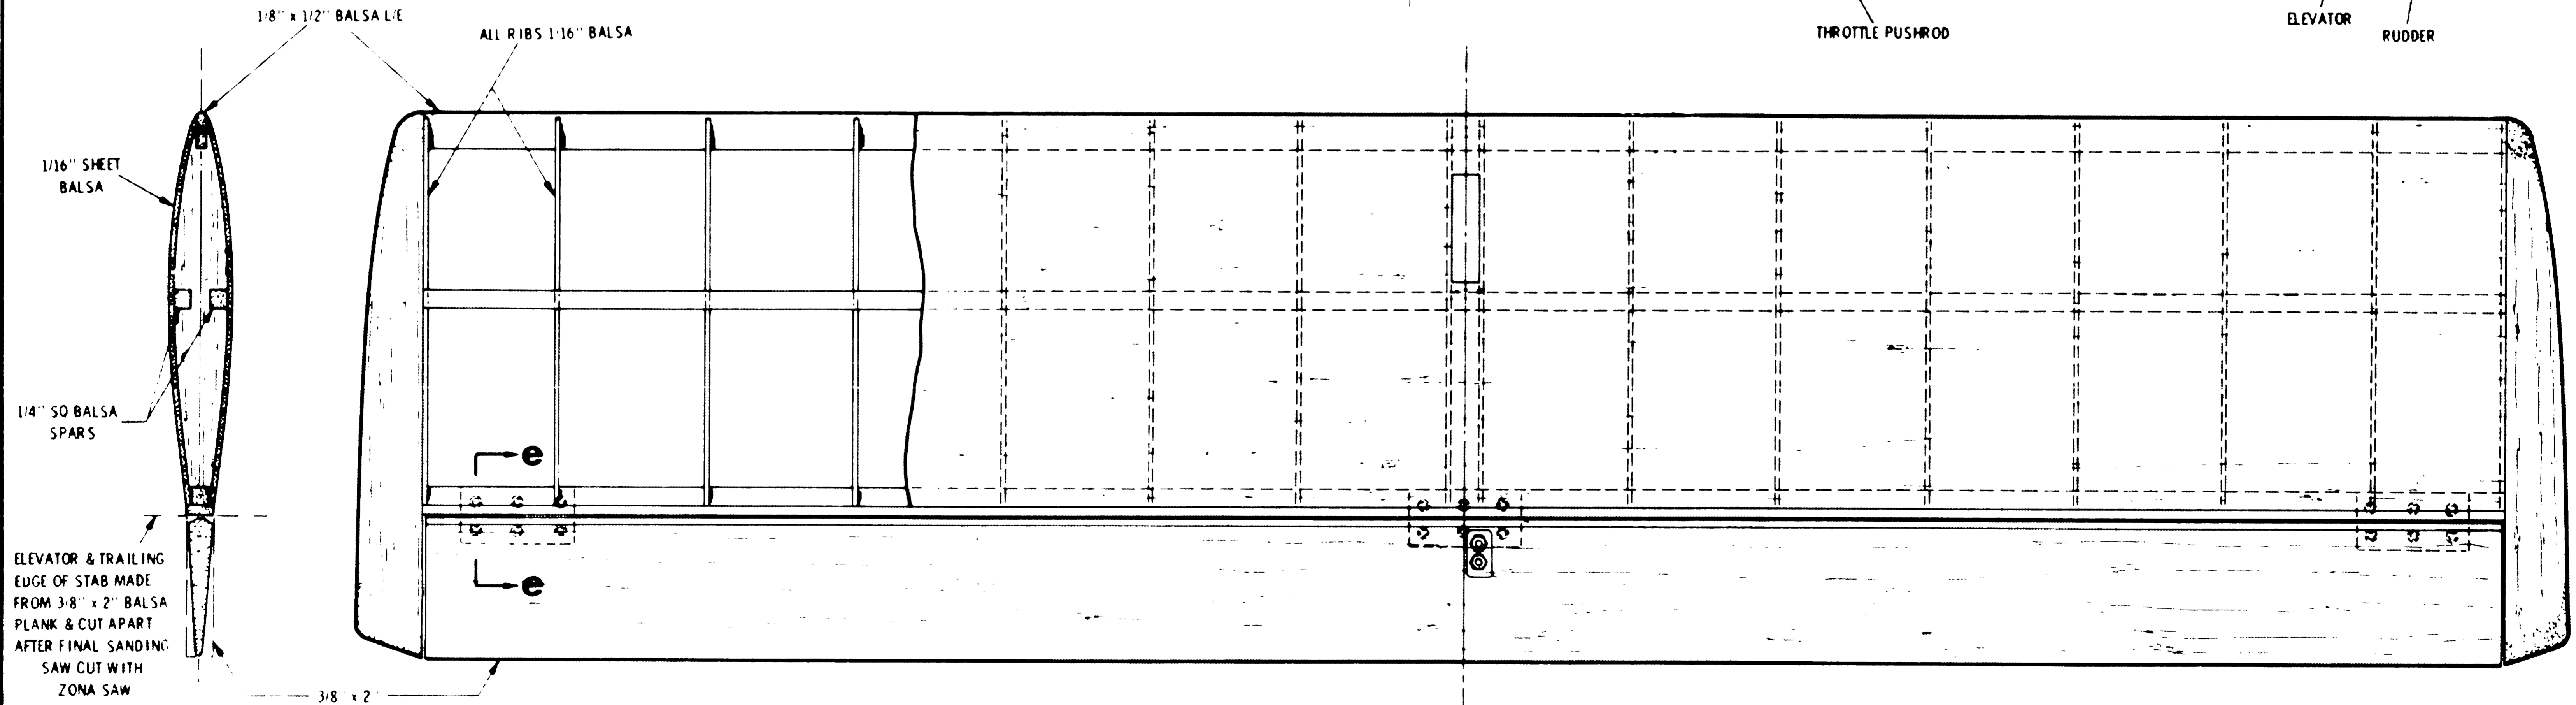

BOTTOM VIEW OF WING SHOWN

**RADIO CONTROL modeler MAGAZINE**

**THUNDERSTORMER**

DESIGNED BY DOUG SPRENG DRAWN BY HERMAN LUEVANG

PLATE 2 OF 2

**RADIO CONTROL modeler MAGAZINE** **THUNDERSTORMER**

DESIGNED BY DOUG SPRENG DRAWN BY HERMAN LUEVANO