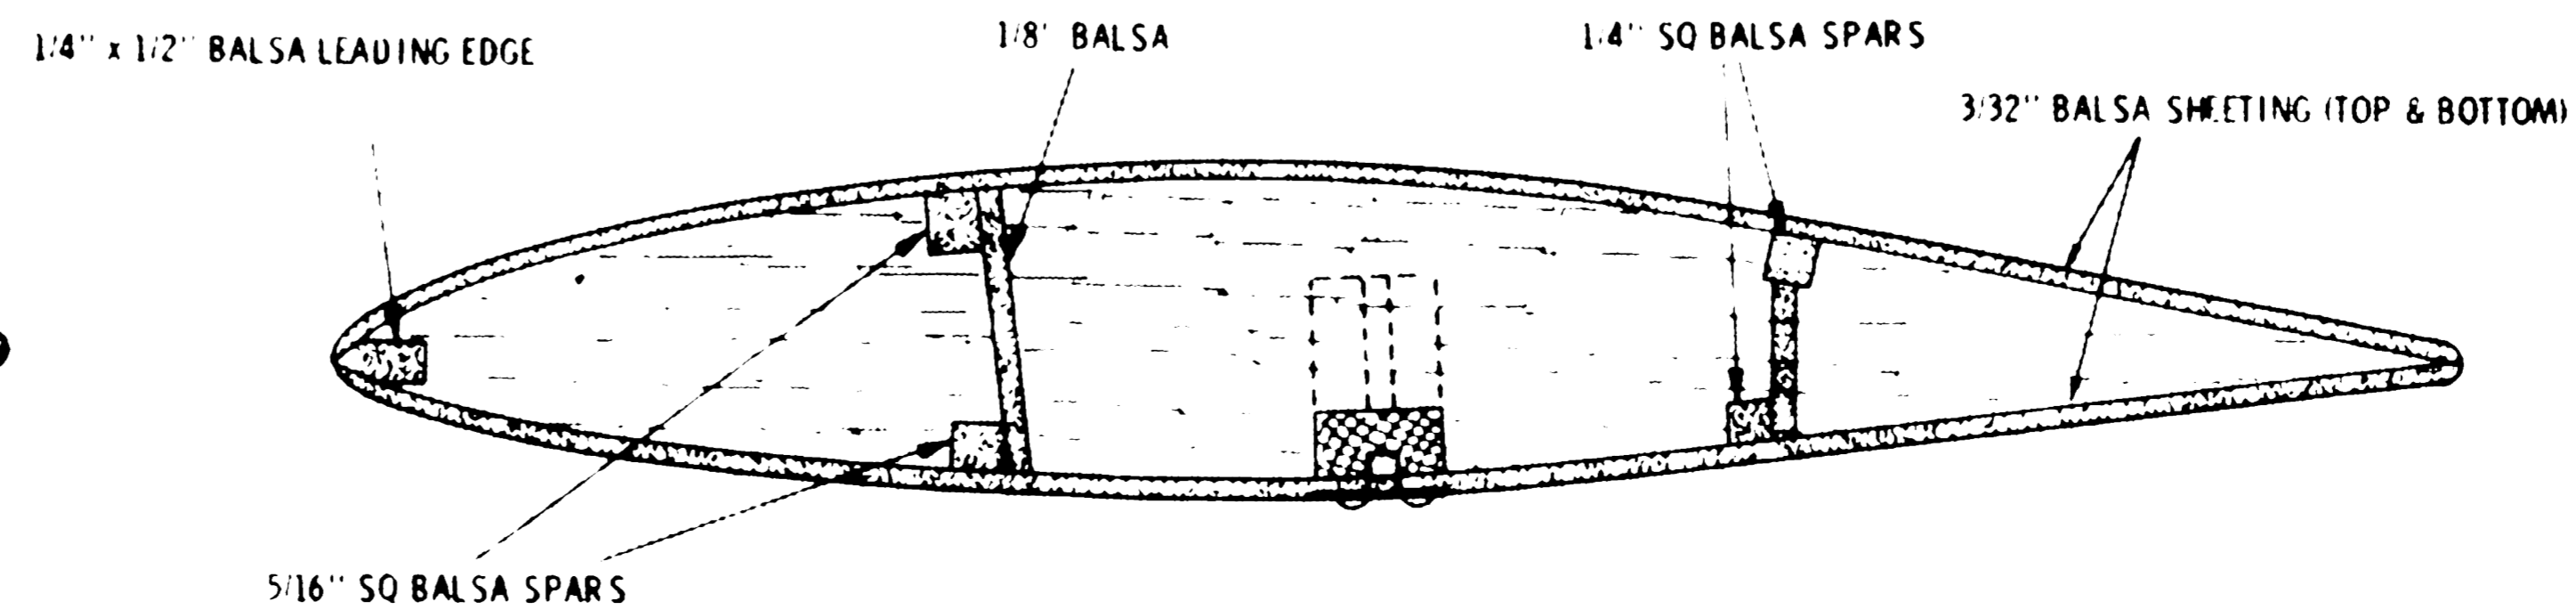

BOTTOM VIEW OF WING SHOWN

**RADIO CONTROL modeler MAGAZINE**

**THUNDERSTORMER**

DESIGNED BY DOUG SPRENG DRAWN BY HERMAN LUEVANG

PLATE 2 OF 2

**RADIO CONTROL modeler MAGAZINE** **THUNDERSTORMER**

DESIGNED BY DOUG SPRENG DRAWN BY HERMAN LUEVANO