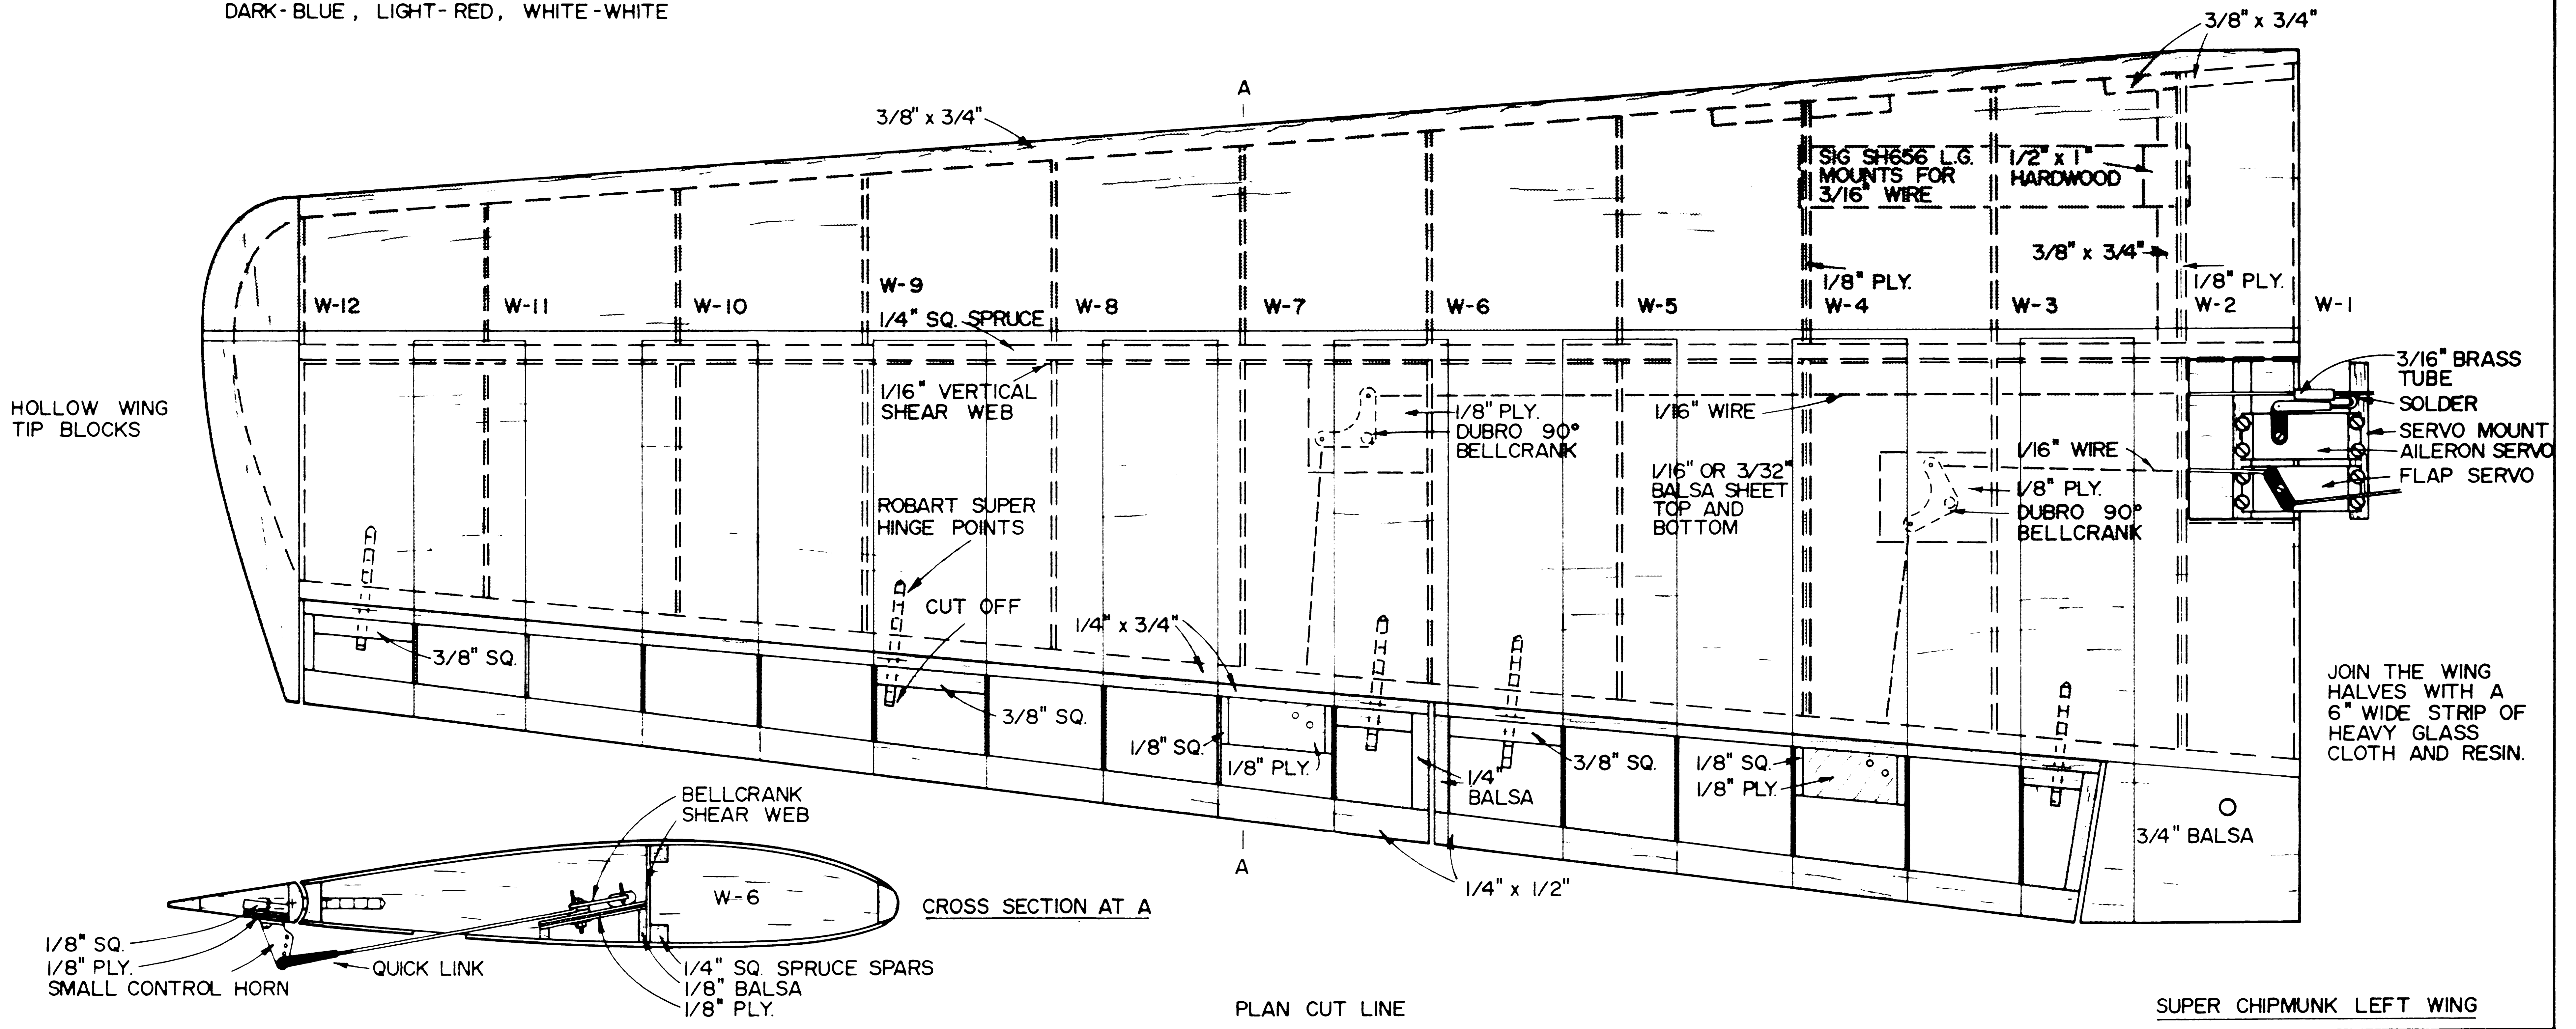

SHADED AREA SHOWS PAINT SCHEME ON TOP OF WING  
DARK-BLUE, LIGHT-RED, WHITE-WHITE

ART SCHOLL'S 1/6 SCALE  
**SUPER CHIPMUNK**  
DESIGNED AND DRAWN BY FRED REESE

SHEET 2 OF 2

0 1 2 3 4 5 6

PLAN NO. 958