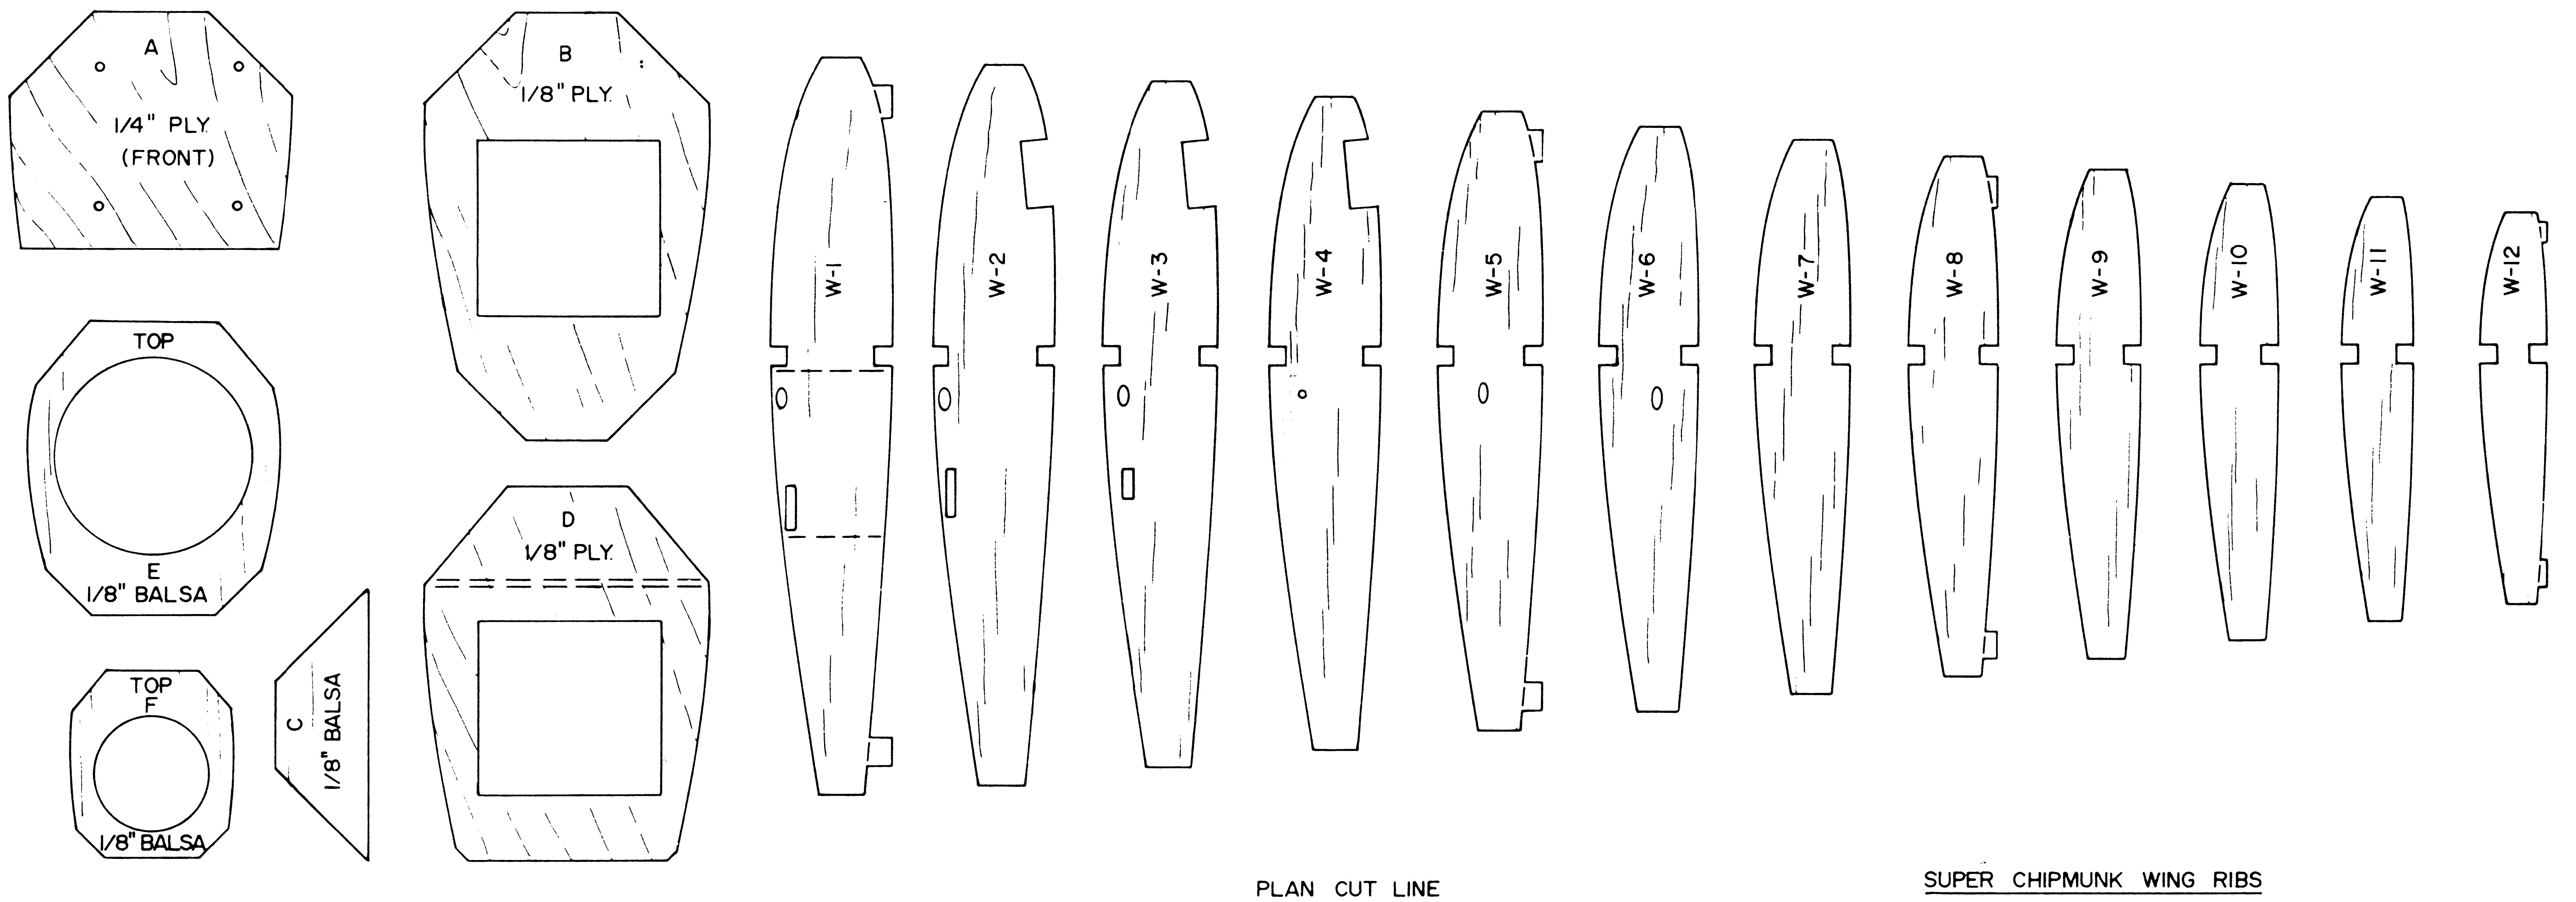

SHADED AREA SHOWS PAINT SCHEME ON TOP OF WING  
DARK-BLUE, LIGHT-RED, WHITE-WHITE

ART SCHOLL'S 1/6 SCALE  
**SUPER CHIPMUNK**  
DESIGNED AND DRAWN BY FRED REESE

SHEET 2 OF 2

0 1 2 3 4 5 6

PLAN NO. 958