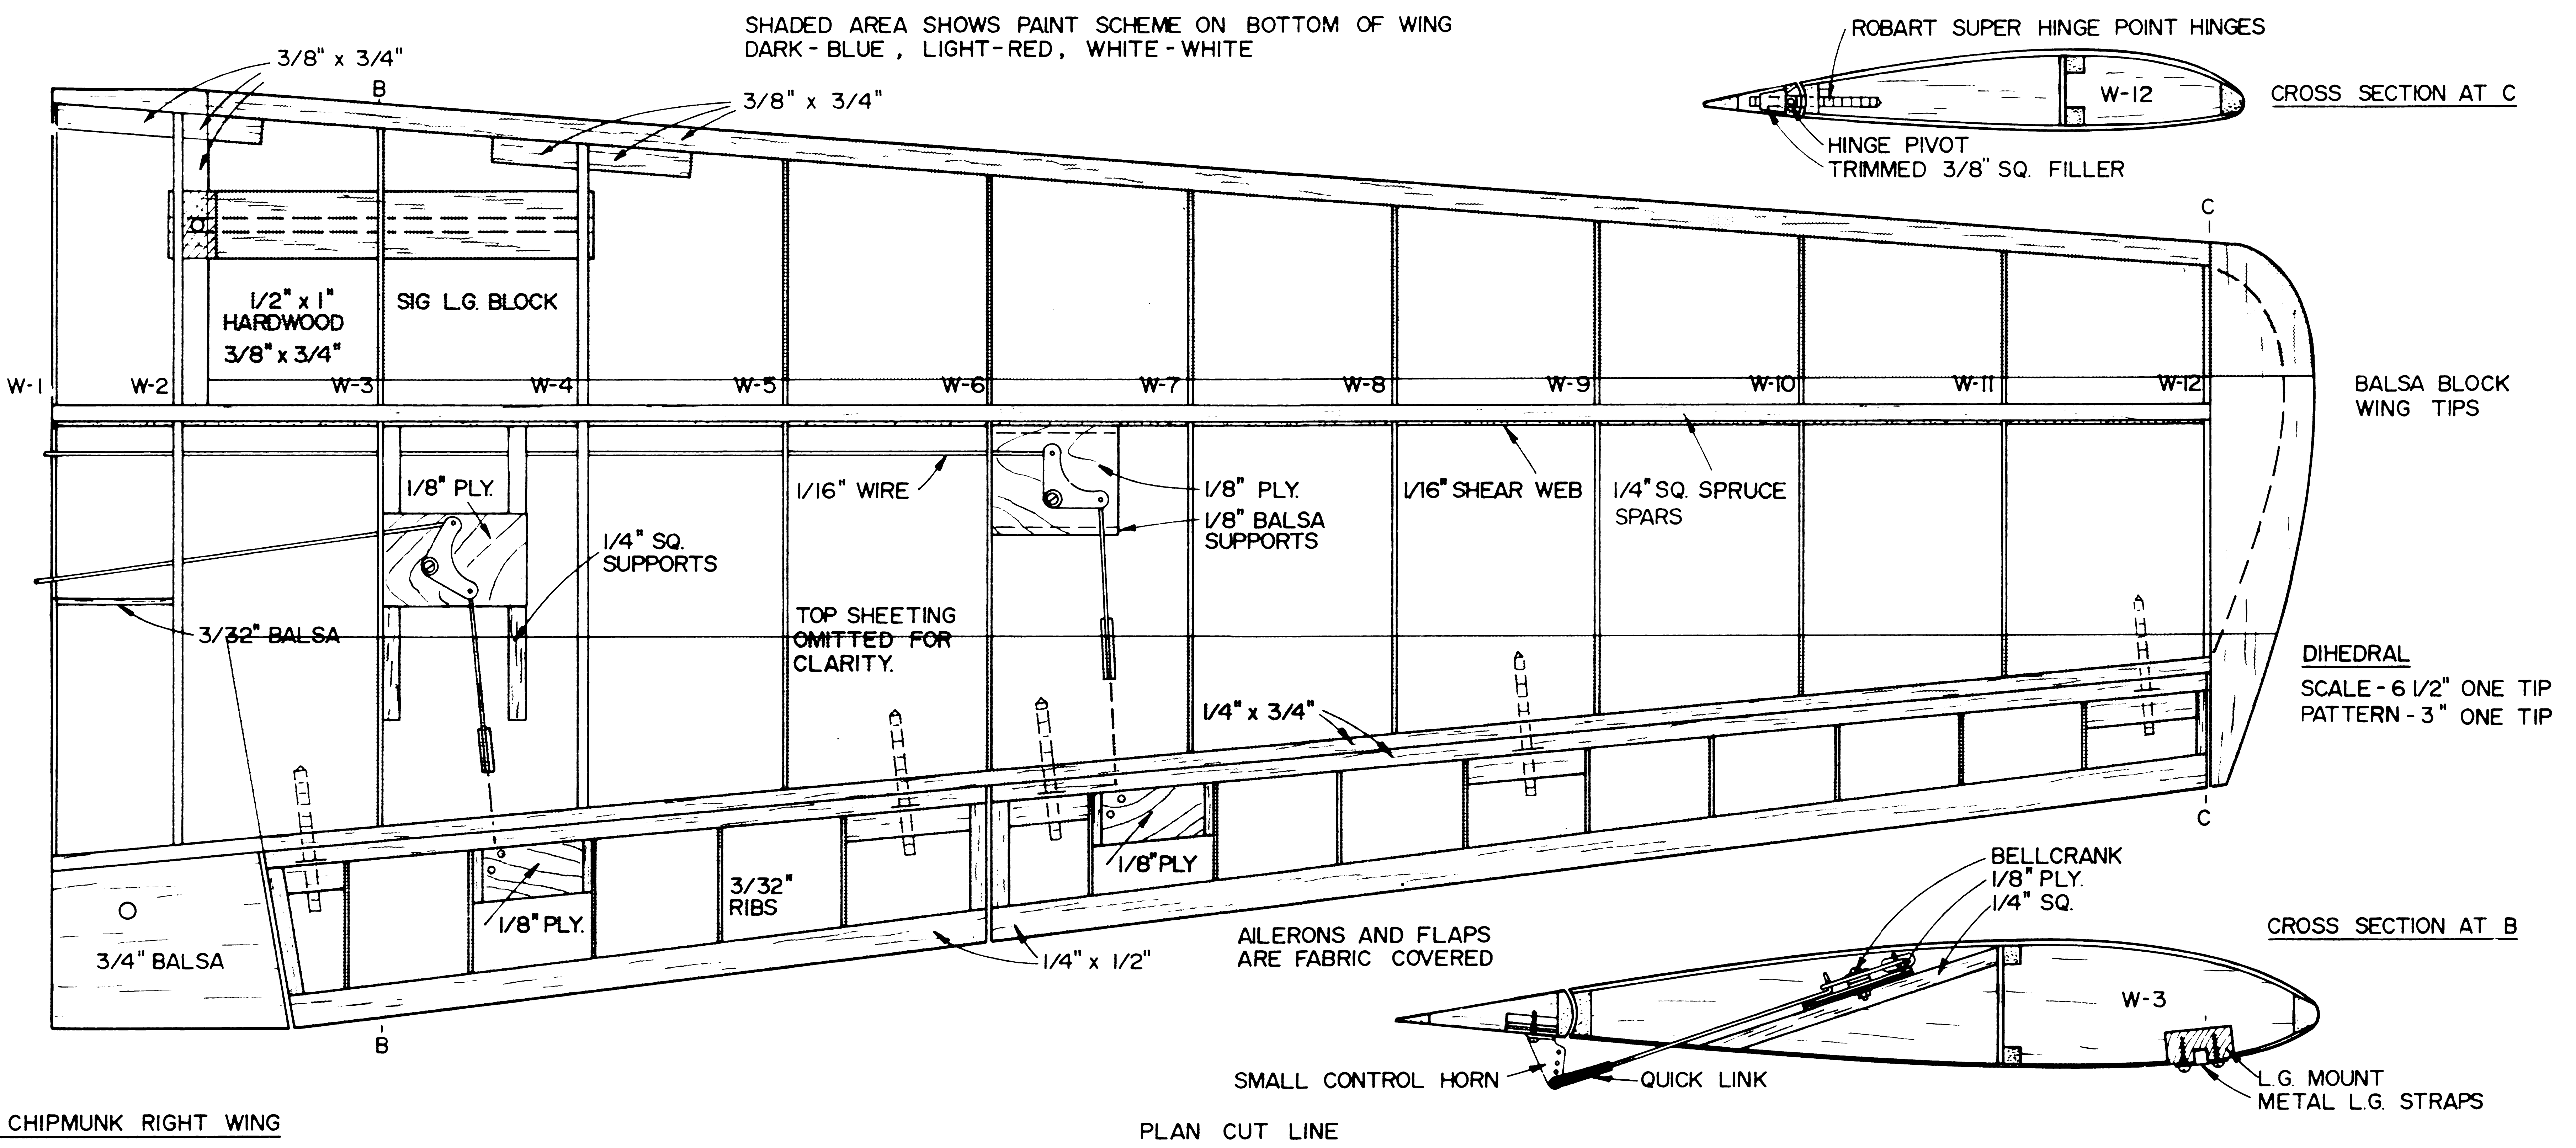

SHADED AREA SHOWS PAINT SCHEME ON TOP OF WING  
DARK-BLUE, LIGHT-RED, WHITE-WHITE

ART SCHOLL'S 1/6 SCALE  
**SUPER CHIPMUNK**  
DESIGNED AND DRAWN BY FRED REESE

SHEET 2 OF 2

0 1 2 3 4 5 6

PLAN NO. 958