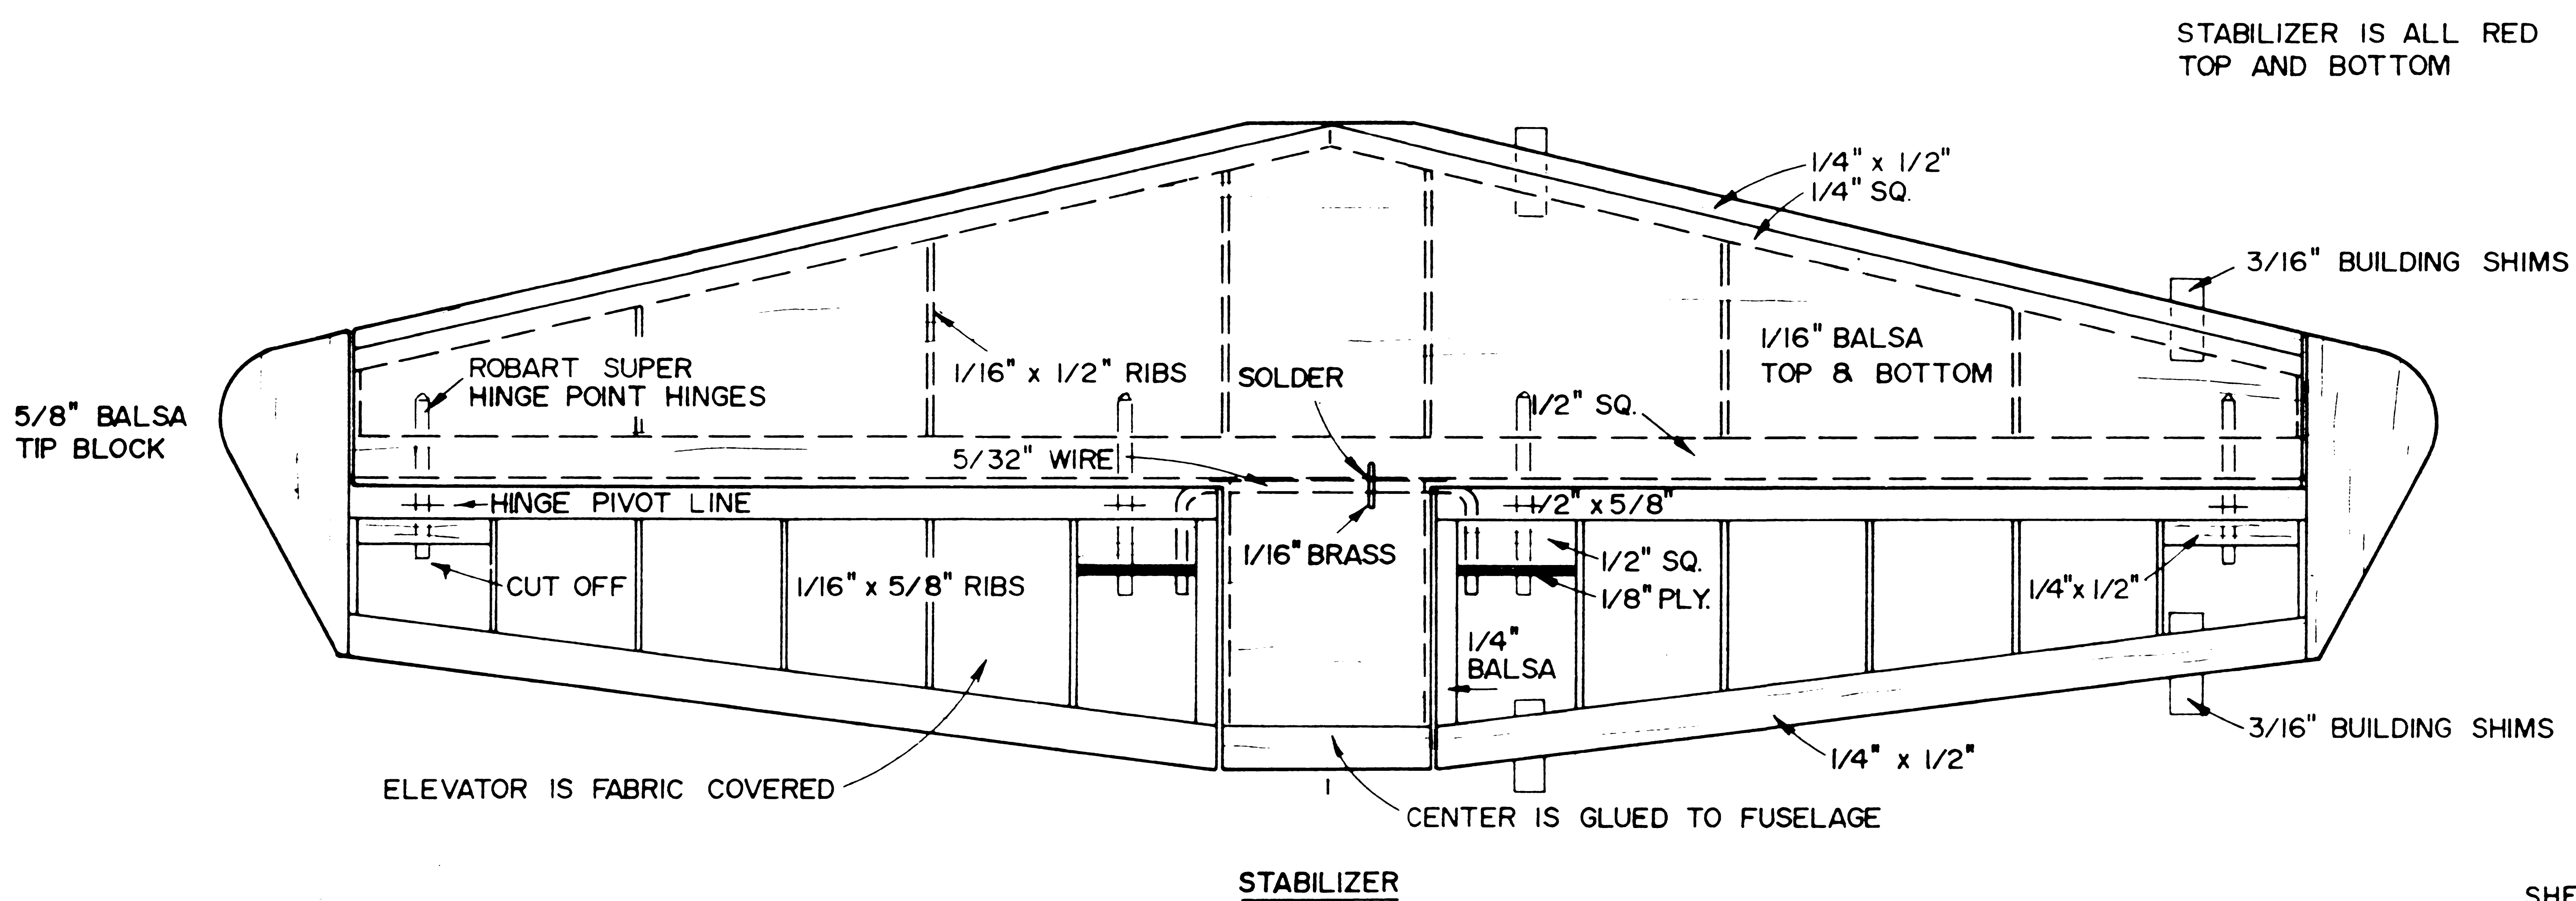

SHADED AREA SHOWS PAINT SCHEME ON TOP OF WING  
DARK-BLUE, LIGHT-RED, WHITE-WHITE

ART SCHOLL'S 1/6 SCALE  
**SUPER CHIPMUNK**  
DESIGNED AND DRAWN BY FRED REESE

SHEET 2 OF 2

0 1 2 3 4 5 6

PLAN NO. 958