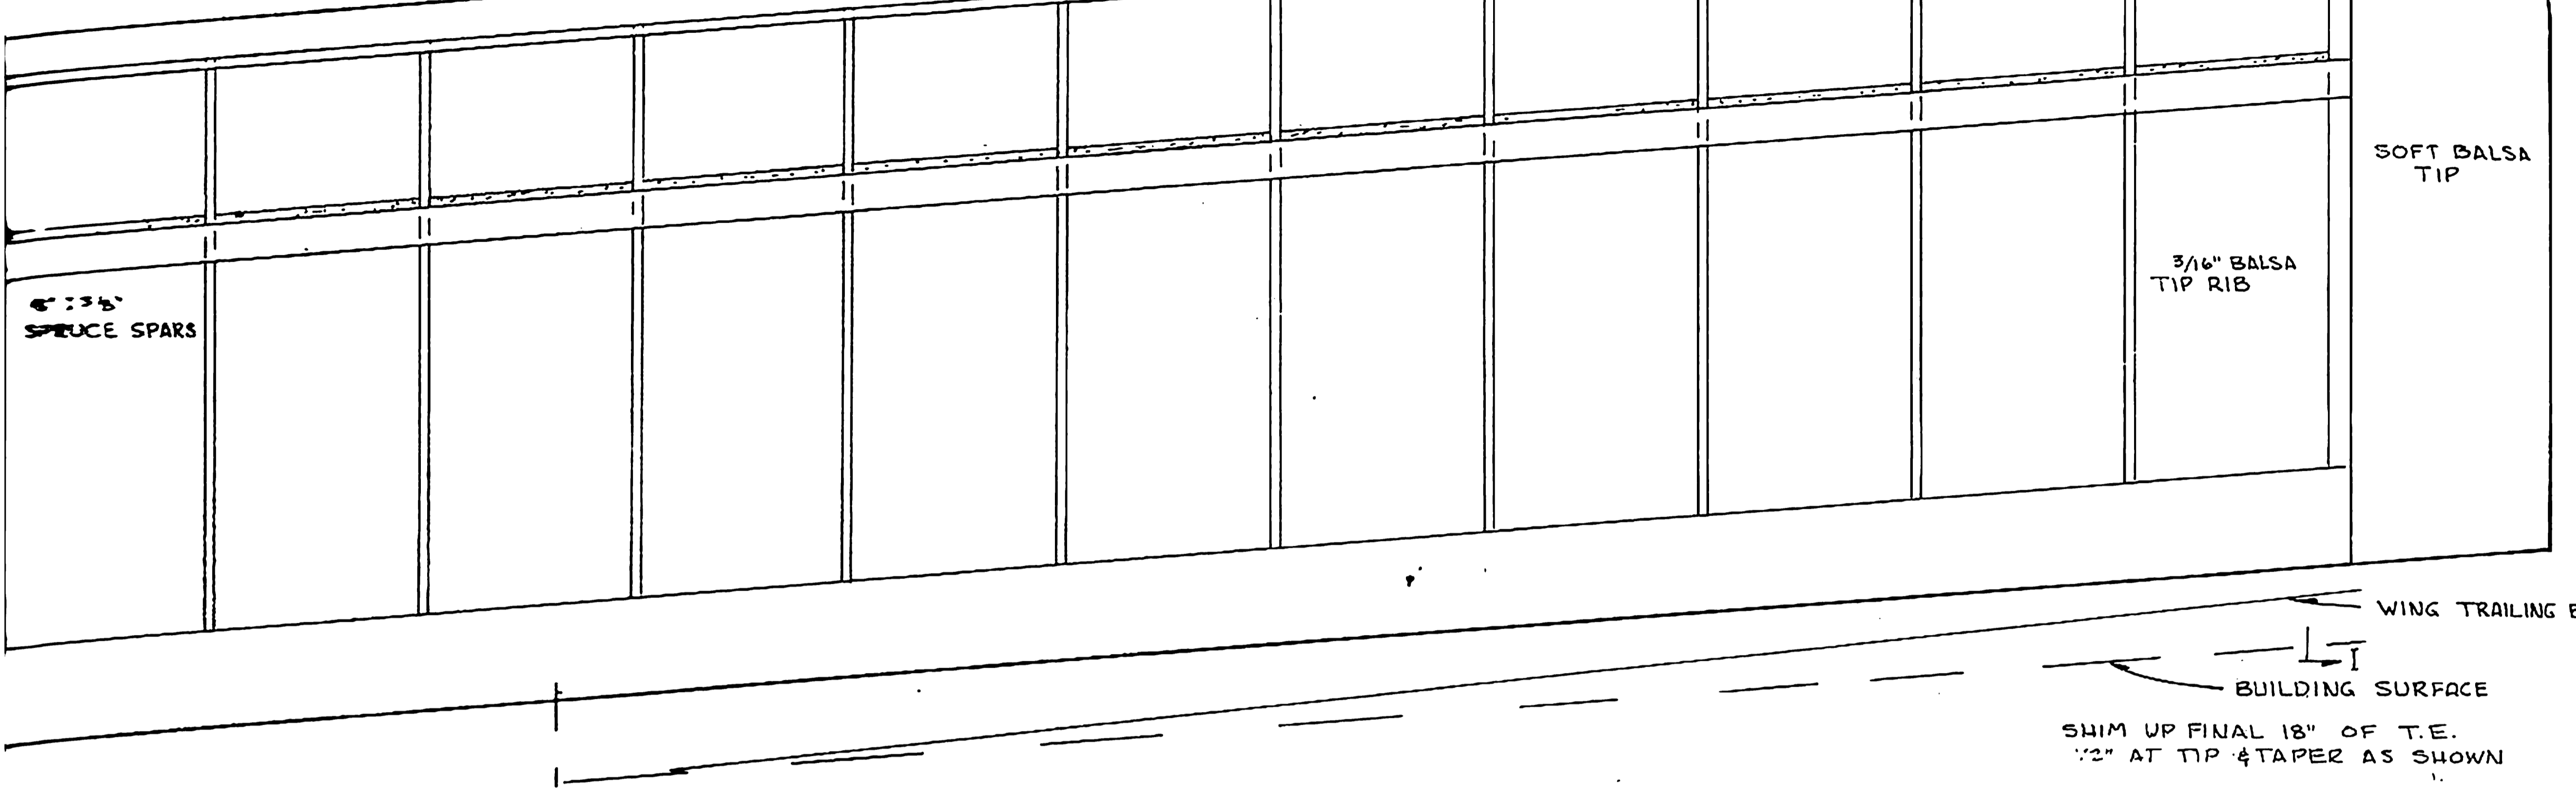

HOLD STAB HALVES TOGETHER AFTER INSTALLATION WITH TAPE - THIS WAY THEY ARE SECURE YET EASILY REMOVABLE FOR TRANSPORTATION

SLINGSBY T-53B .060 CLEAR CANOPY AVAILABLE FOR \$5.00 POSTPAID FROM WILLOUGHBY ENTERPRISES, 14695 CANEDA PLACE, TUSTIN, CALIFORNIA 92680.

SLINGSBY T-53B

TANDEM TWO PLACE AIR CADET TRAINER

DESIGNED & DRAWN BY Bob Andris

0 1 2 3 4 5 6

SCALE 2"=1"

PLAN 497