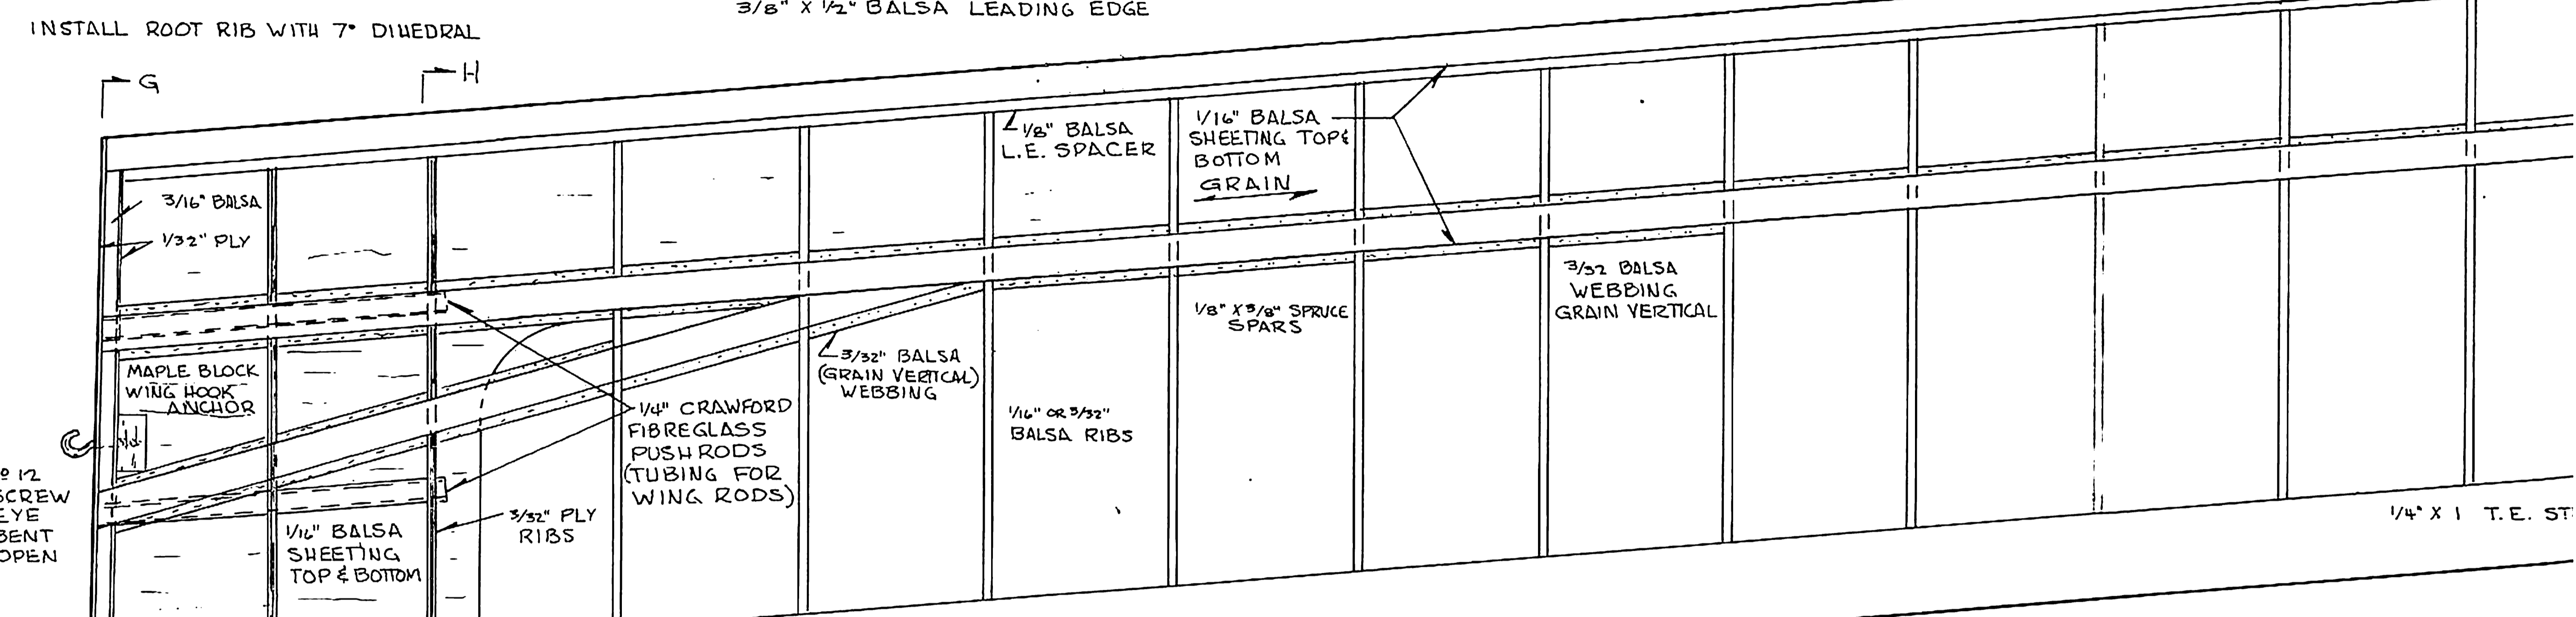

HOLD STAB HALVES TOGETHER AFTER INSTALLATION WITH TAPE - THIS WAY THEY ARE SECURE YET EASILY REMOVABLE FOR TRANSPORTATION

SLINGSBY T-53B .060 CLEAR CANOPY AVAILABLE FOR \$5.00 POSTPAID FROM WILLOUGHBY ENTERPRISES, 14695 CANEDA PLACE, TUSTIN, CALIFORNIA 92680.

SLINGSBY T-53B

TANDEM TWO PLACE AIR CADET TRAINER

DESIGNED & DRAWN BY Bob Andris

0 1 2 3 4 5 6

SCALE 2"=1"

PLAN 497