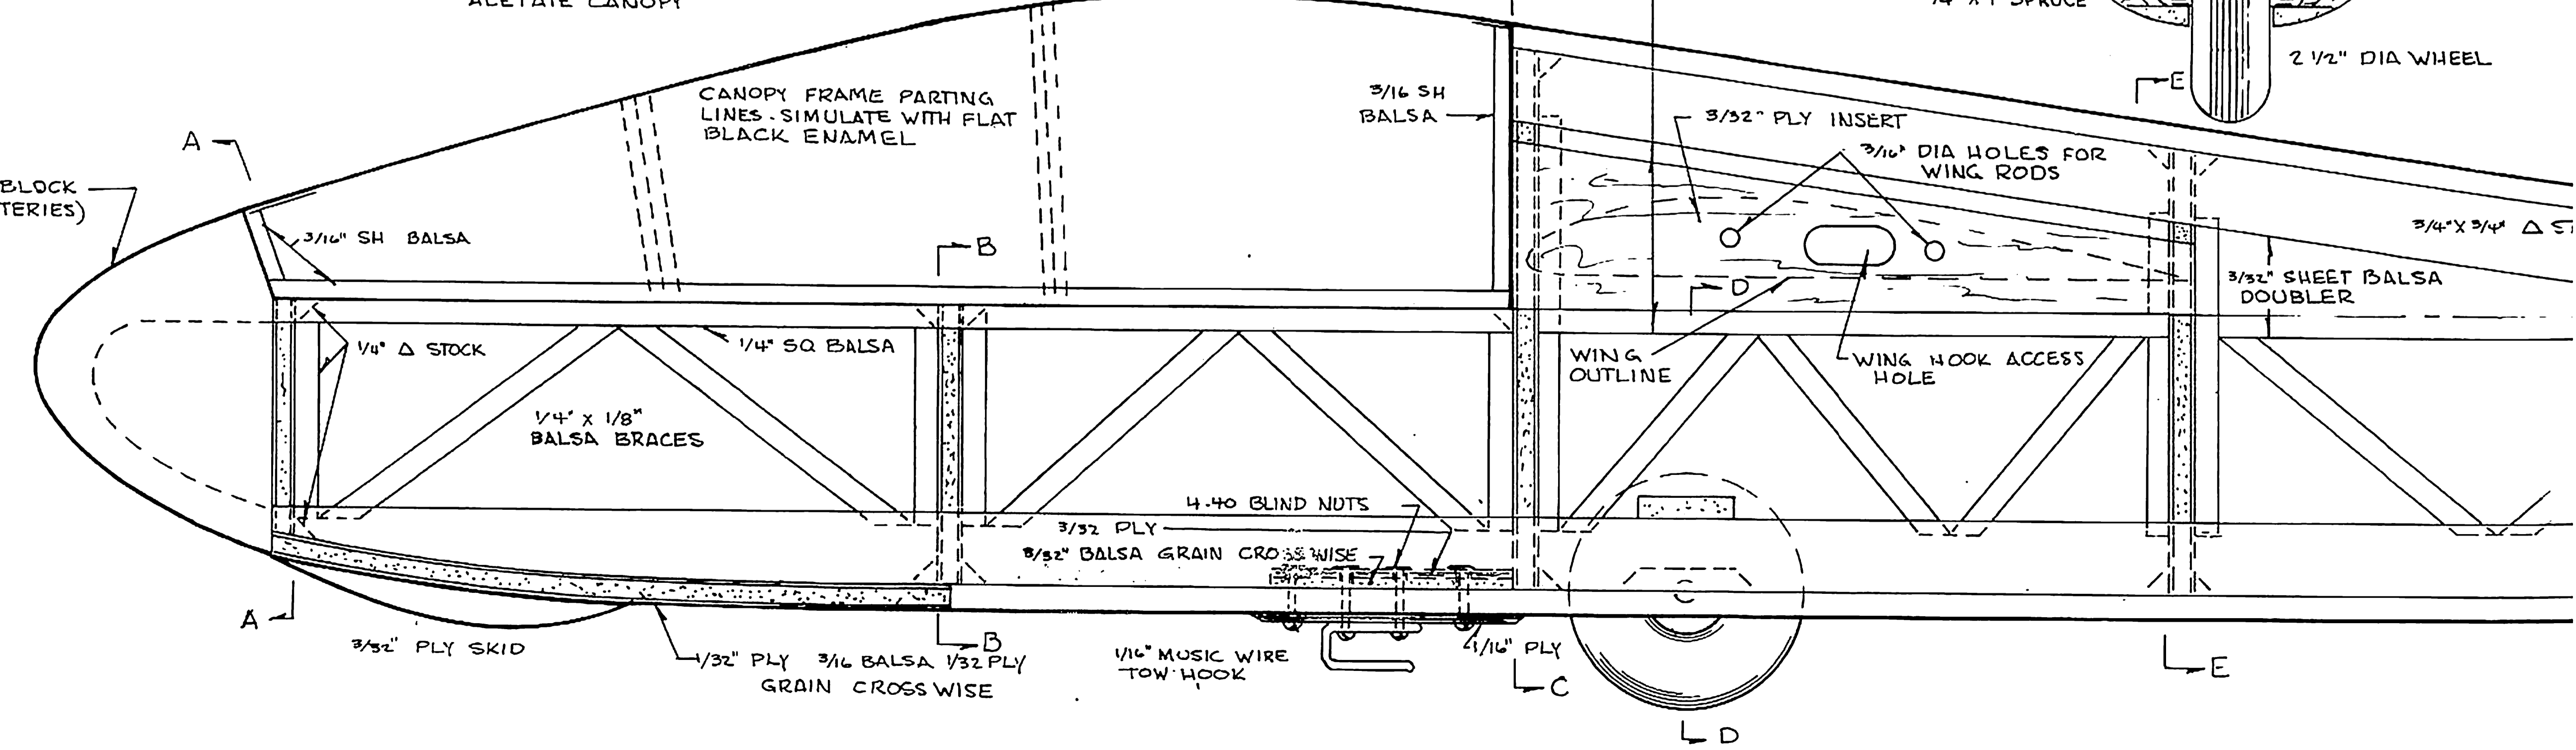

HOLD STAB HALVES TOGETHER AFTER INSTALLATION WITH TAPE - THIS WAY THEY ARE SECURE YET EASILY REMOVABLE FOR TRANSPORTATION

SLINGSBY T-53B .060 CLEAR CANOPY AVAILABLE FOR \$5.00 POSTPAID FROM WILLOUGHBY ENTERPRISES, 14695 CANEDA PLACE, TUSTIN, CALIFORNIA 92680.

SLINGSBY T-53B

TANDEM TWO PLACE AIR CADET TRAINER

DESIGNED & DRAWN BY Bob Andris

0 1 2 3 4 5 6

SCALE 2"=1"

PLAN 497