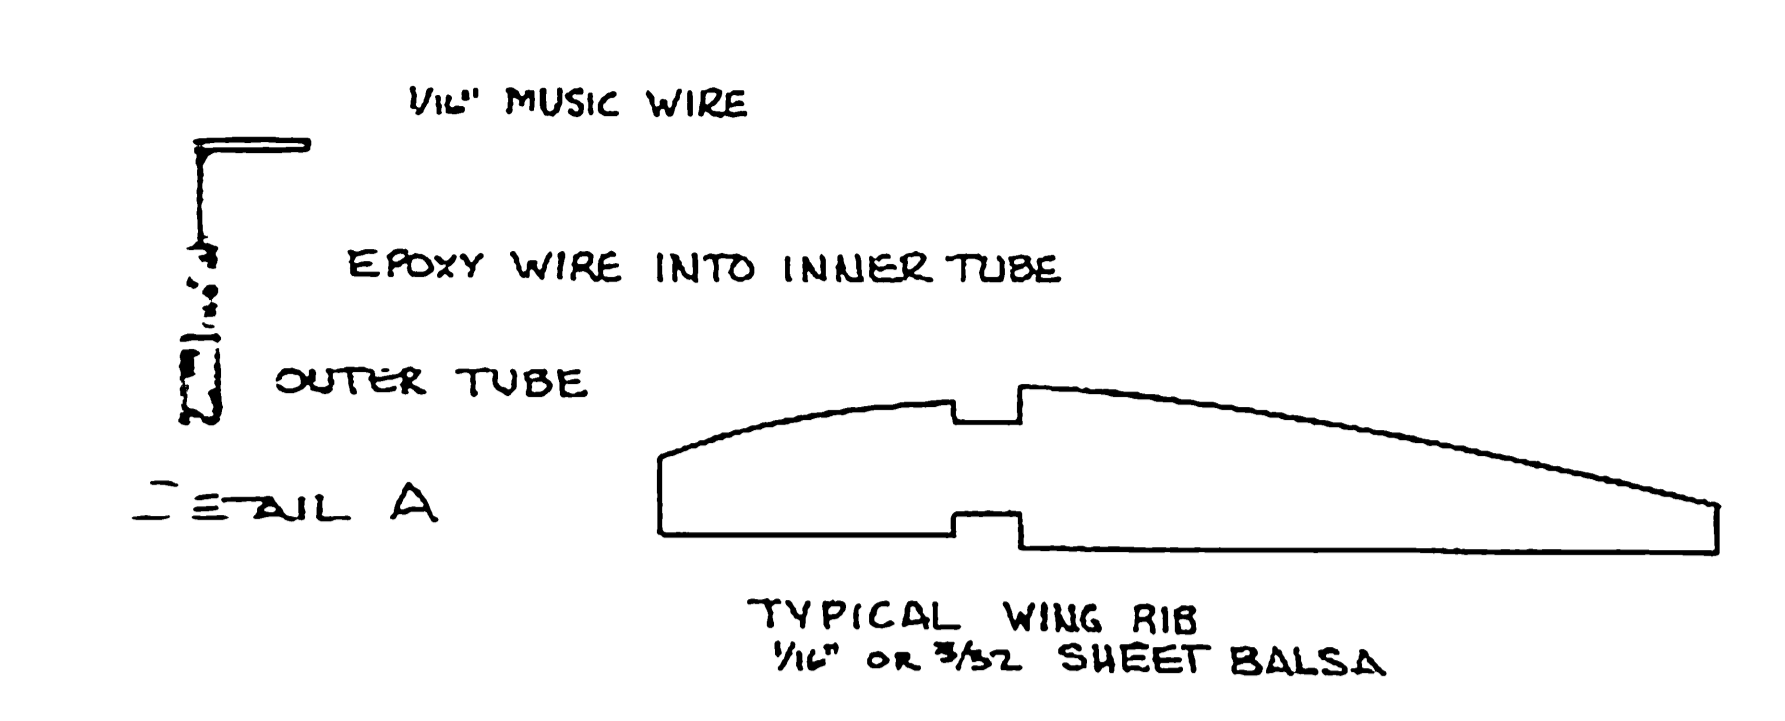

HOLD STAB HALVES TOGETHER AFTER INSTALLATION WITH TAPE - THIS WAY THEY ARE SECURE YET EASILY REMOVABLE FOR TRANSPORTATION

SLINGSBY T-53B .060 CLEAR CANOPY AVAILABLE FOR \$5.00 POSTPAID FROM WILLOUGHBY ENTERPRISES, 14695 CANEDA PLACE, TUSTIN, CALIFORNIA 92680.

SLINGSBY T-53B

TANDEM TWO PLACE AIR CADET TRAINER

DESIGNED & DRAWN BY Bob Andris

0 1 2 3 4 5 6

SCALE 2"=1"

PLAN 497