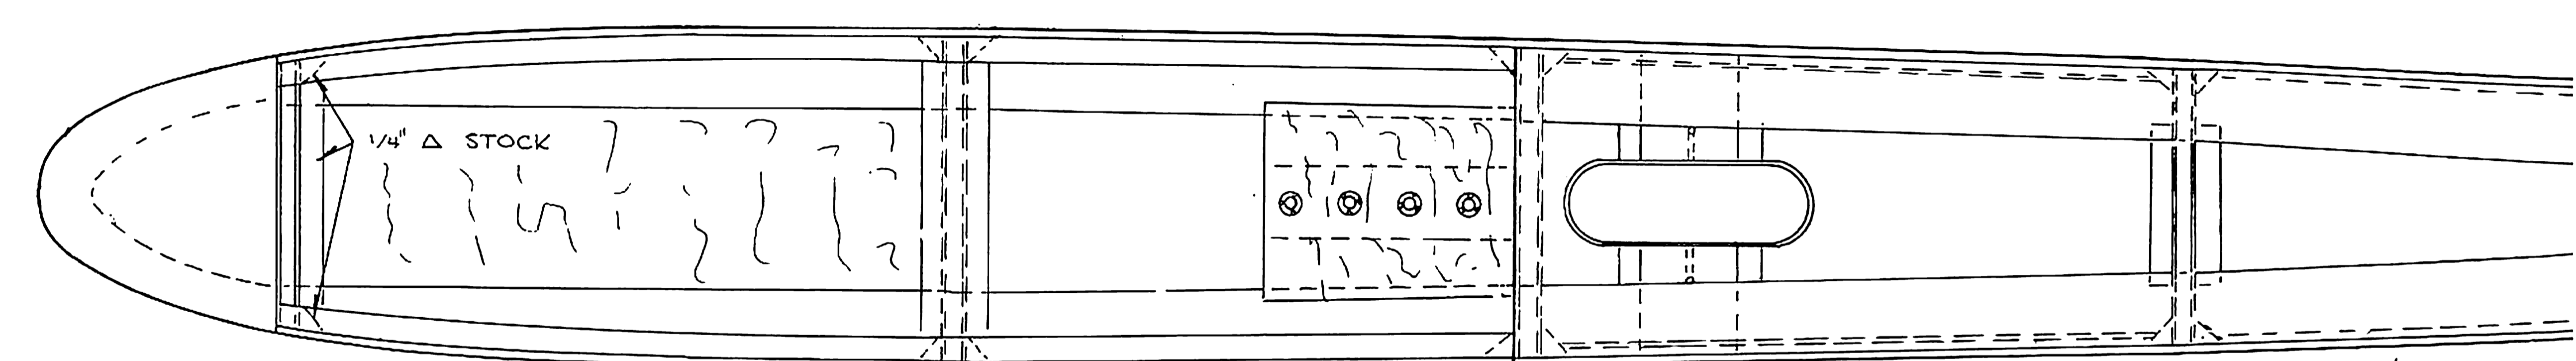

HOLD STAB HALVES TOGETHER AFTER INSTALLATION WITH TAPE - THIS WAY THEY ARE SECURE YET EASILY REMOVABLE FOR TRANSPORTATION

SLINGSBY T-53B .060 CLEAR CANOPY AVAILABLE FOR \$5.00 POSTPAID FROM WILLOUGHBY ENTERPRISES, 14695 CANEDA PLACE, TUSTIN, CALIFORNIA 92680.

SLINGSBY T-53B

TANDEM TWO PLACE AIR CADET TRAINER

DESIGNED & DRAWN BY Bob Andris

0 1 2 3 4 5 6

SCALE 2"=1"

PLAN 497