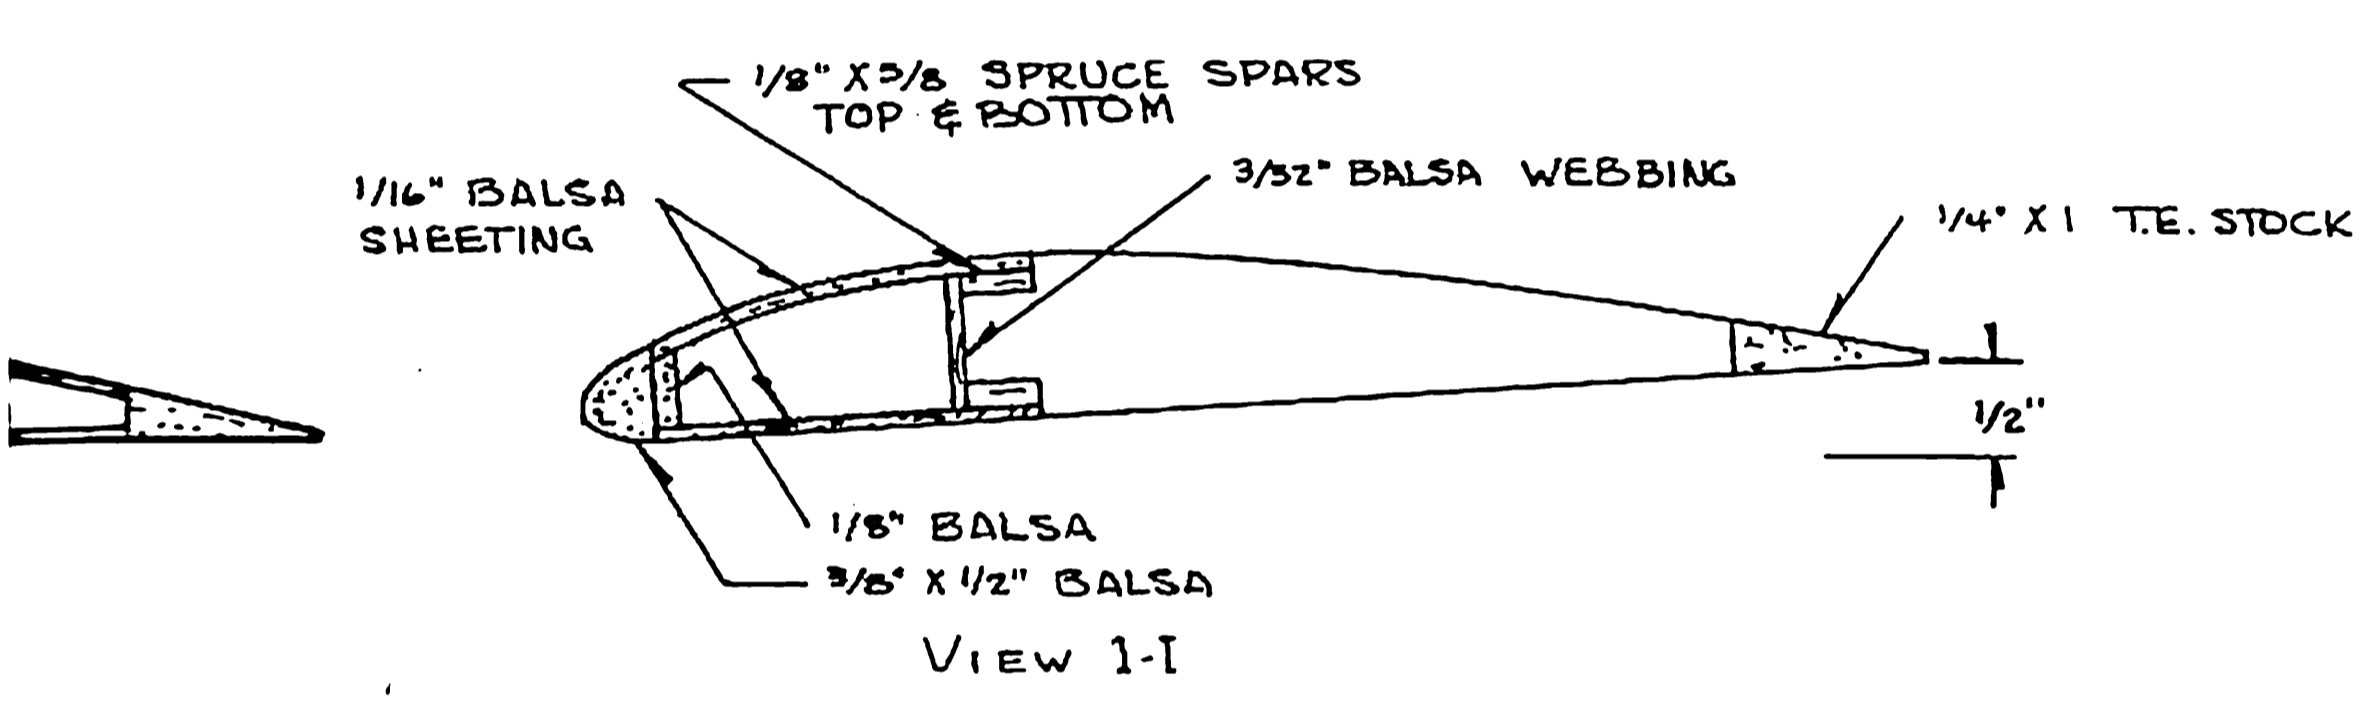

HOLD STAB HALVES TOGETHER AFTER INSTALLATION WITH TAPE - THIS WAY THEY ARE SECURE YET EASILY REMOVABLE FOR TRANSPORTATION

SLINGSBY T-53B .060 CLEAR CANOPY AVAILABLE FOR \$5.00 POSTPAID FROM WILLOUGHBY ENTERPRISES, 14695 CANEDA PLACE, TUSTIN, CALIFORNIA 92680.

SLINGSBY T-53B

TANDEM TWO PLACE AIR CADET TRAINER

DESIGNED & DRAWN BY Bob Andris

0 1 2 3 4 5 6

SCALE 2"=1"

PLAN 497