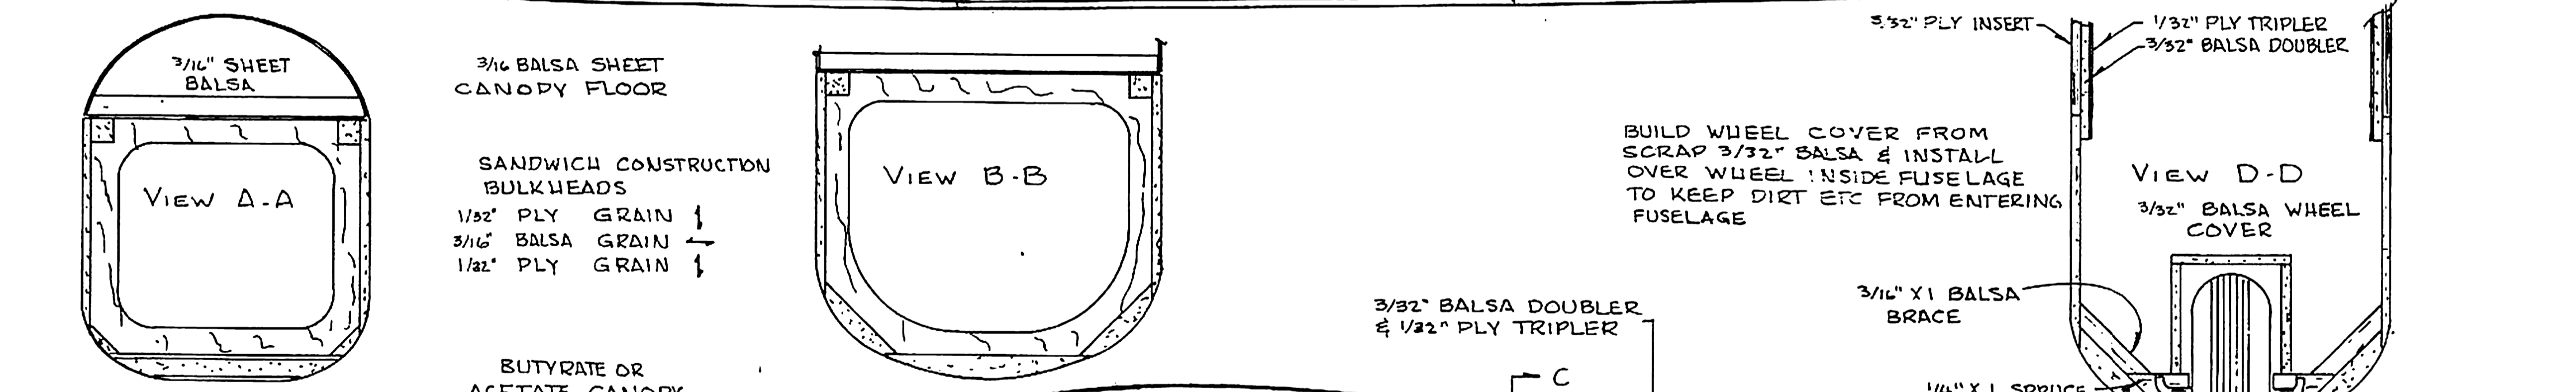

HOLD STAB HALVES TOGETHER AFTER INSTALLATION WITH TAPE - THIS WAY THEY ARE SECURE YET EASILY REMOVABLE FOR TRANSPORTATION

SLINGSBY T-53B .060 CLEAR CANOPY AVAILABLE FOR \$5.00 POSTPAID FROM WILLOUGHBY ENTERPRISES, 14695 CANEDA PLACE, TUSTIN, CALIFORNIA 92680.