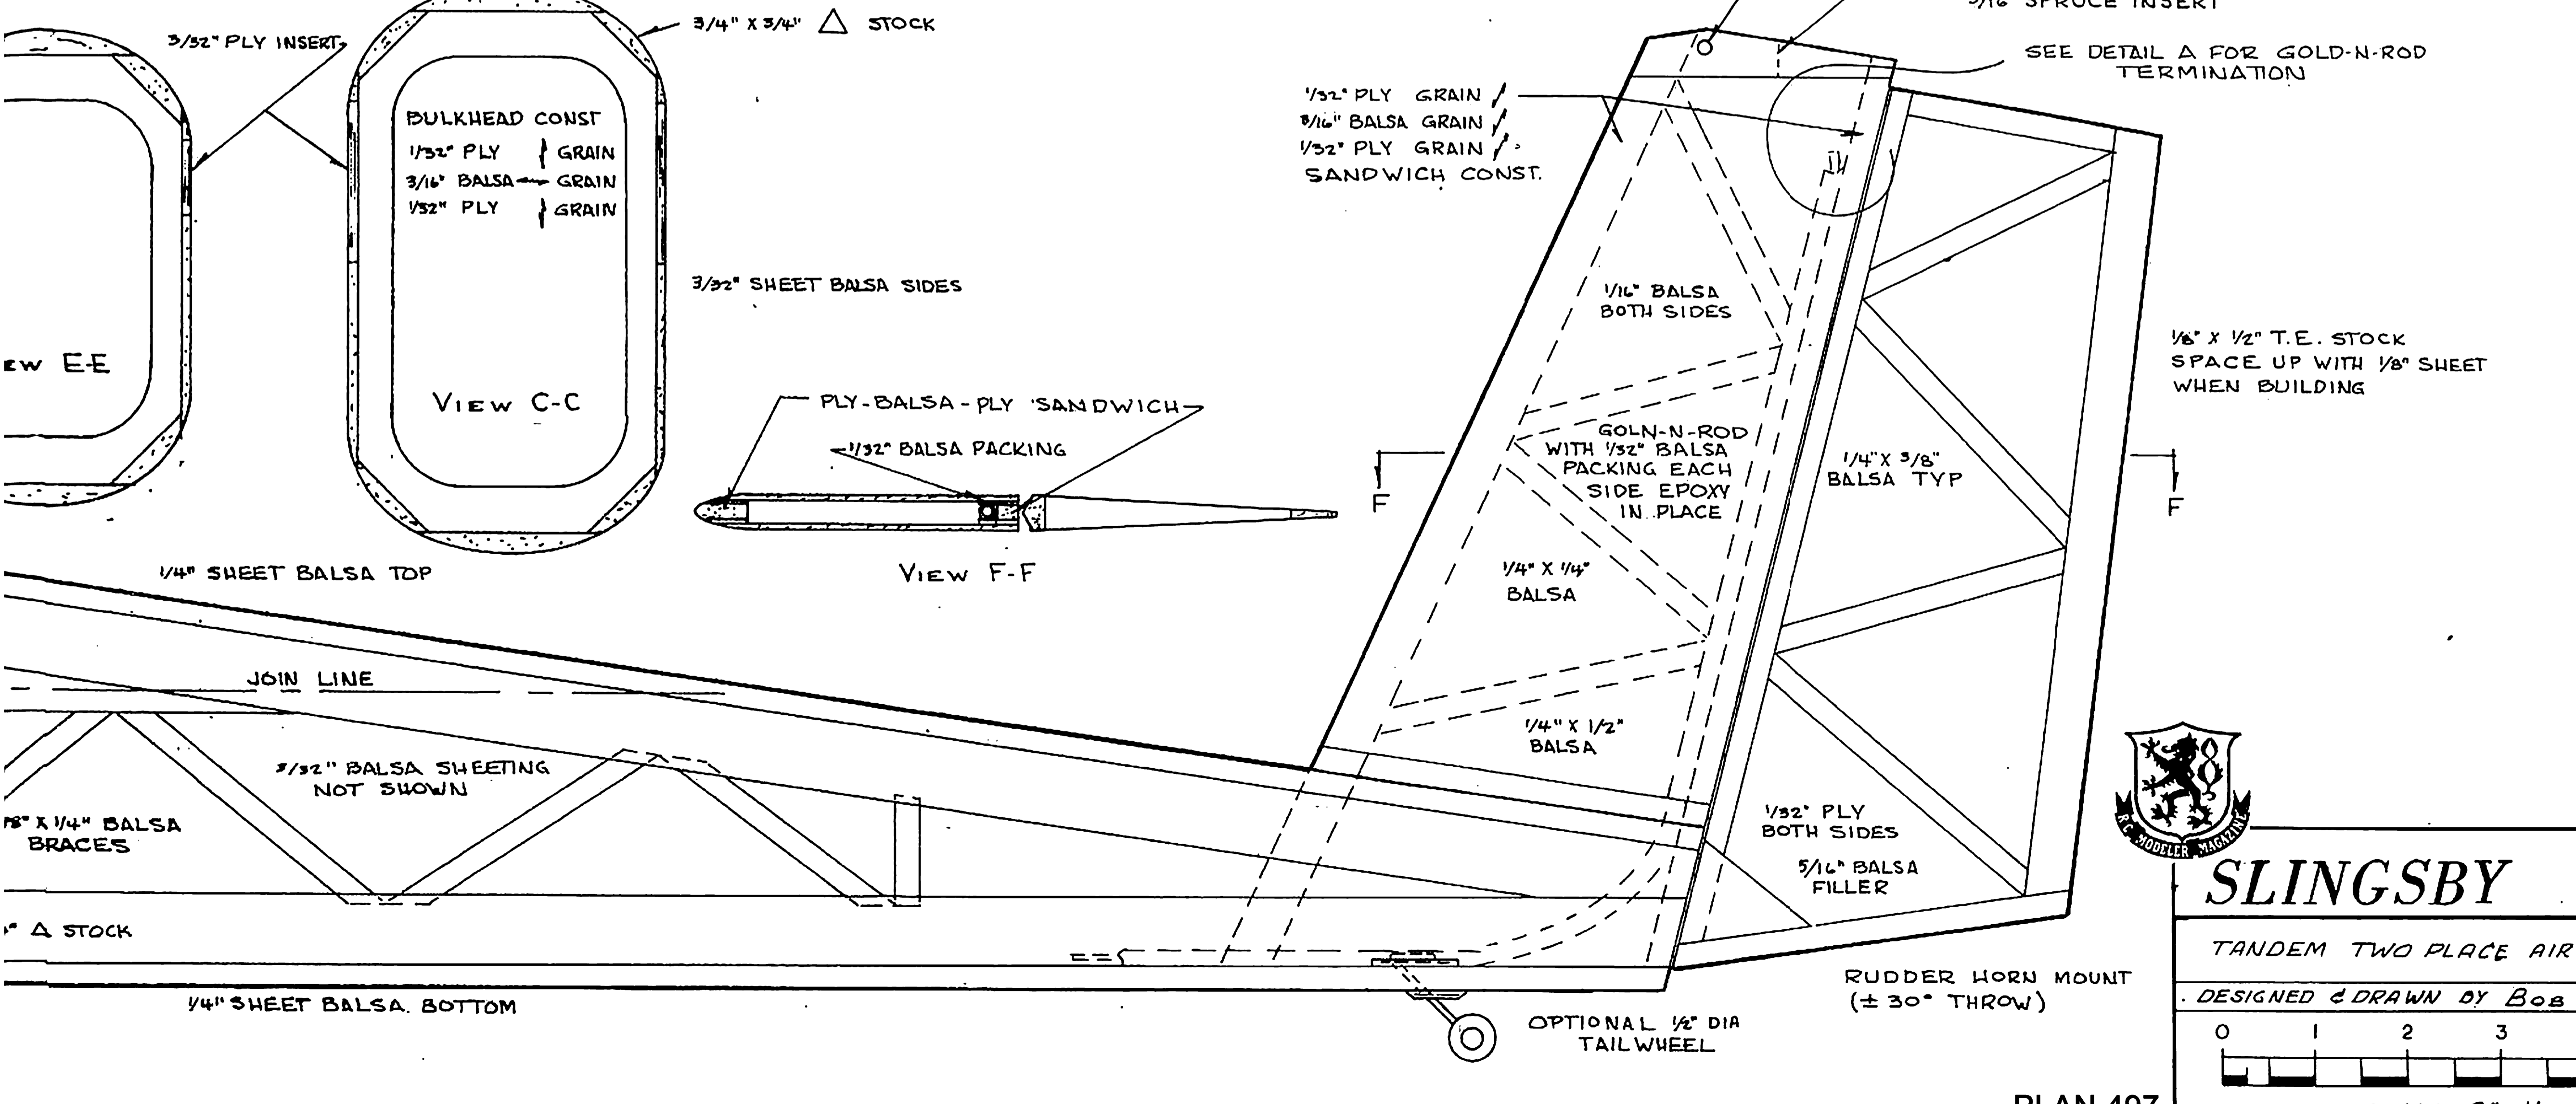

HOLD STAB HALVES TOGETHER AFTER INSTALLATION WITH TAPE - THIS WAY THEY ARE SECURE YET EASILY REMOVABLE FOR TRANSPORTATION

SLINGSBY T-53B .060 CLEAR CANOPY AVAILABLE FOR \$5.00 POSTPAID FROM WILLOUGHBY ENTERPRISES, 14695 CANEDA PLACE, TUSTIN, CALIFORNIA 92680.

SLINGSBY T-53B

TANDEM TWO PLACE AIR CADET TRAINER

DESIGNED & DRAWN BY Bob Andris

0 1 2 3 4 5 6

SCALE 2"=1"

PLAN 497