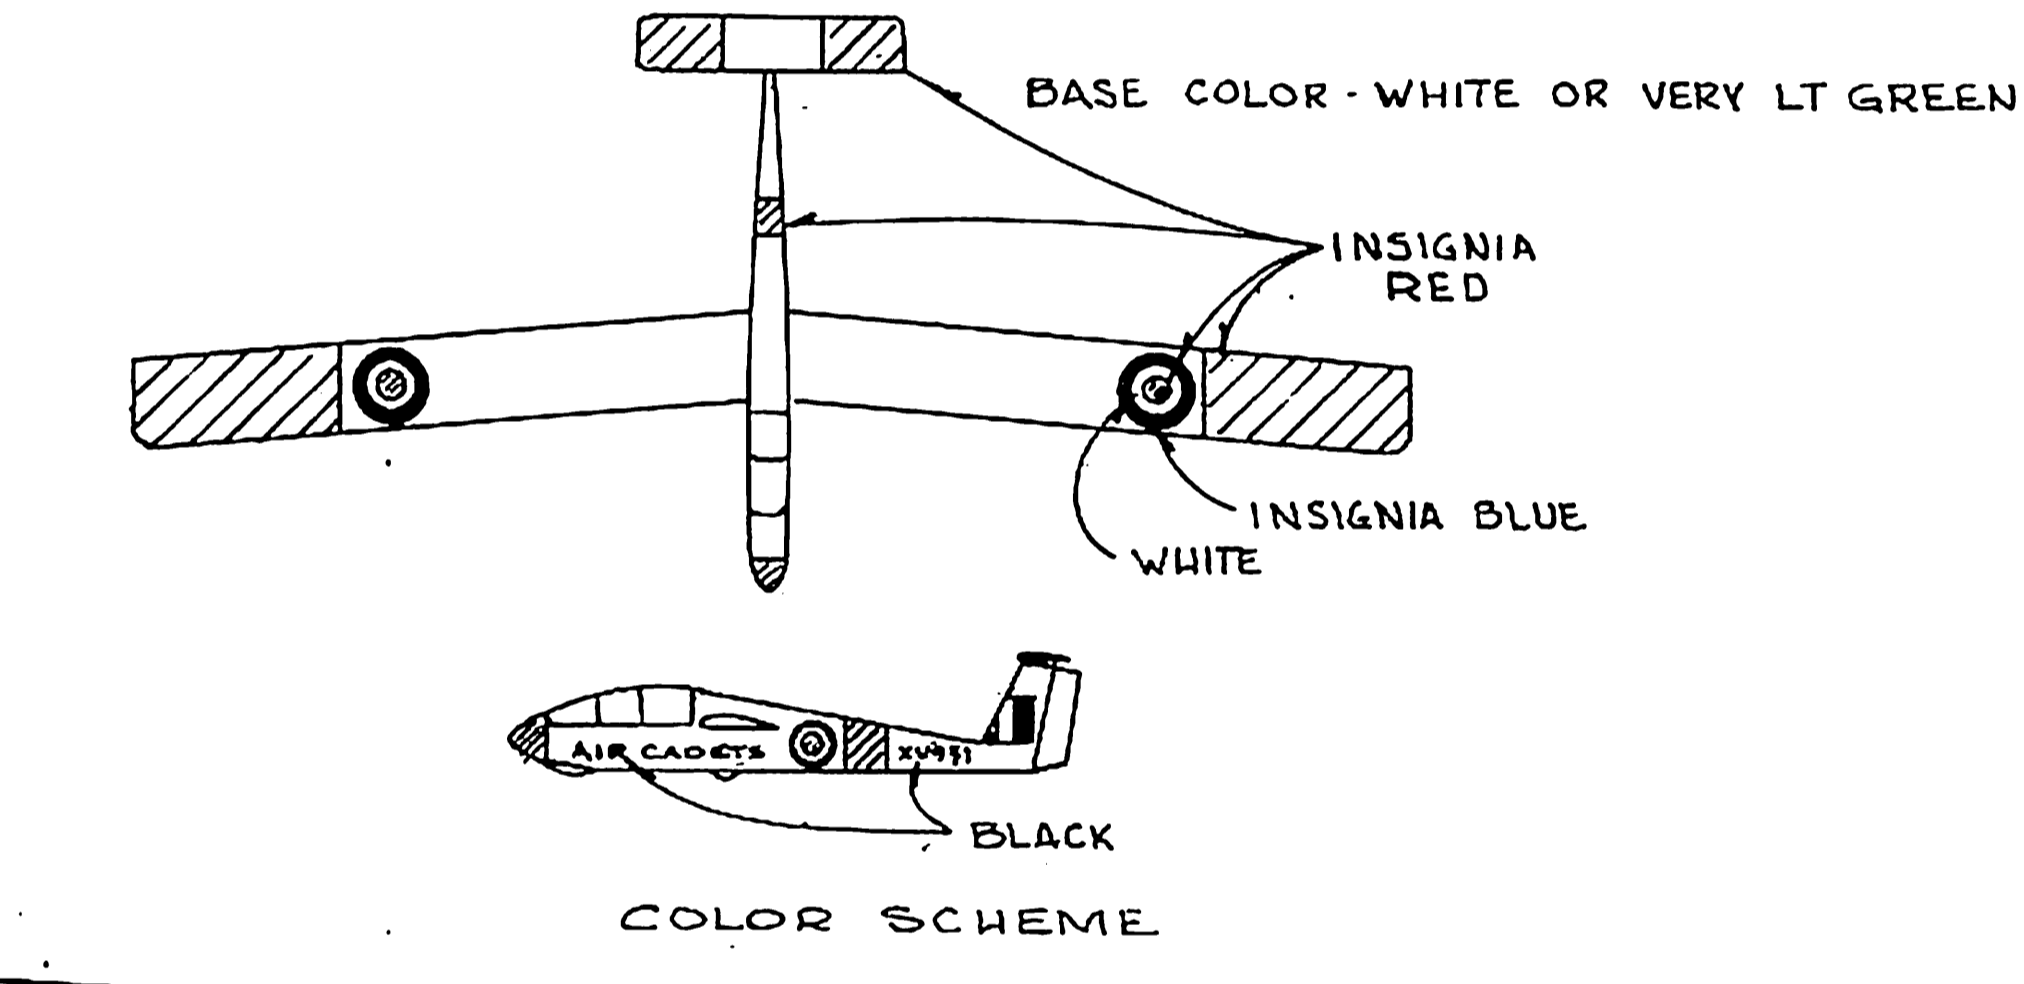

HOLD STAB HALVES TOGETHER AFTER INSTALLATION WITH TAPE - THIS WAY THEY ARE SECURE YET EASILY REMOVABLE FOR TRANSPORTATION

SLINGSBY T-53B .060 CLEAR CANOPY AVAILABLE FOR \$5.00 POSTPAID FROM WILLOUGHBY ENTERPRISES, 14695 CANEDA PLACE, TUSTIN, CALIFORNIA 92680.

SLINGSBY T-53B

TANDEM TWO PLACE AIR CADET TRAINER

DESIGNED & DRAWN BY Bob Andris

0 1 2 3 4 5 6

SCALE 2"=1"

PLAN 497