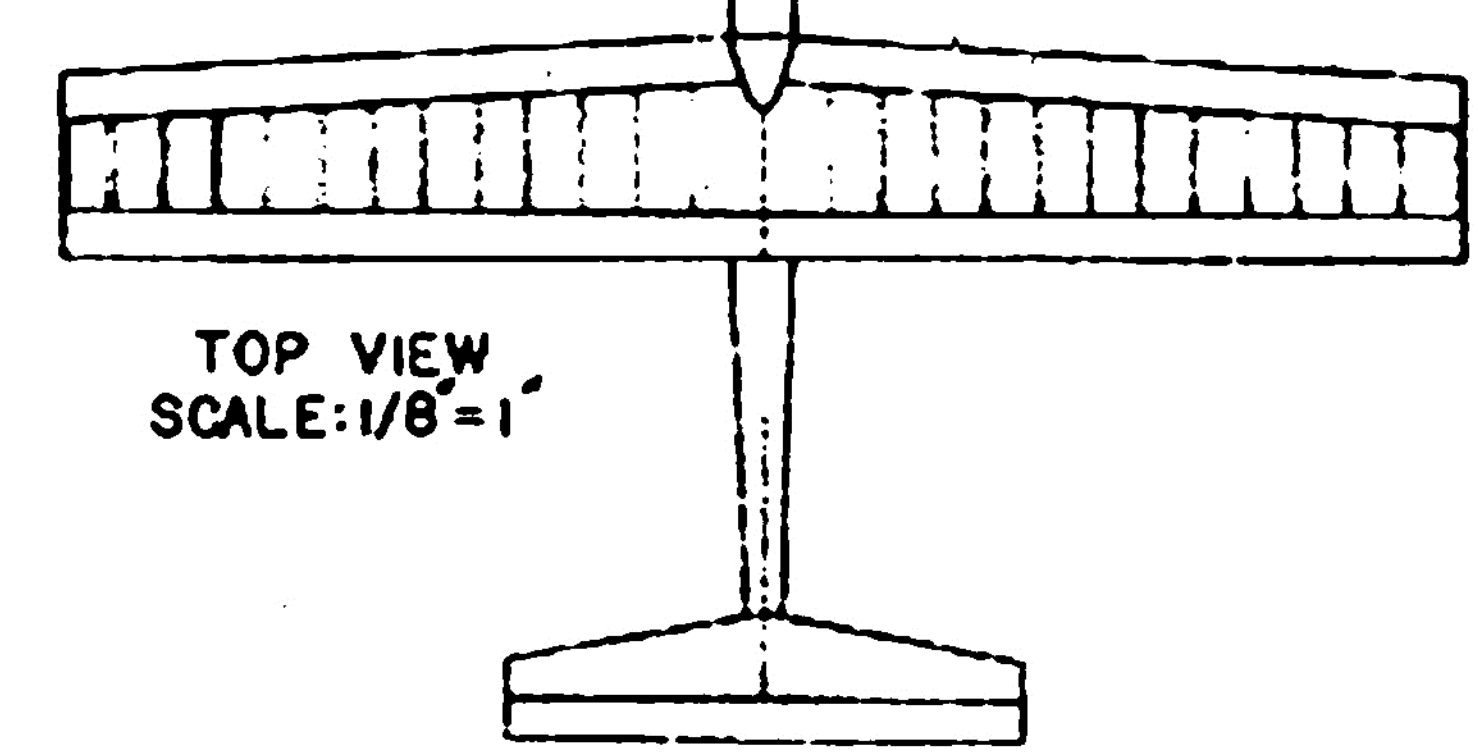

WING SPAN.....60 IN
 WING AREA.....510 SQ IN
 WEIGHT.....24-26 OZ
 RADIO.....2 CHANNEL

© ALL COMMERCIAL RIGHTS RESERVED

SILENT SQUIRE

DESIGNED BY BILL EVANS
 DRAWN BY S. ROBERTSON
 INKED BY CHUCK FELTON

0 1 2 3 4 5 6