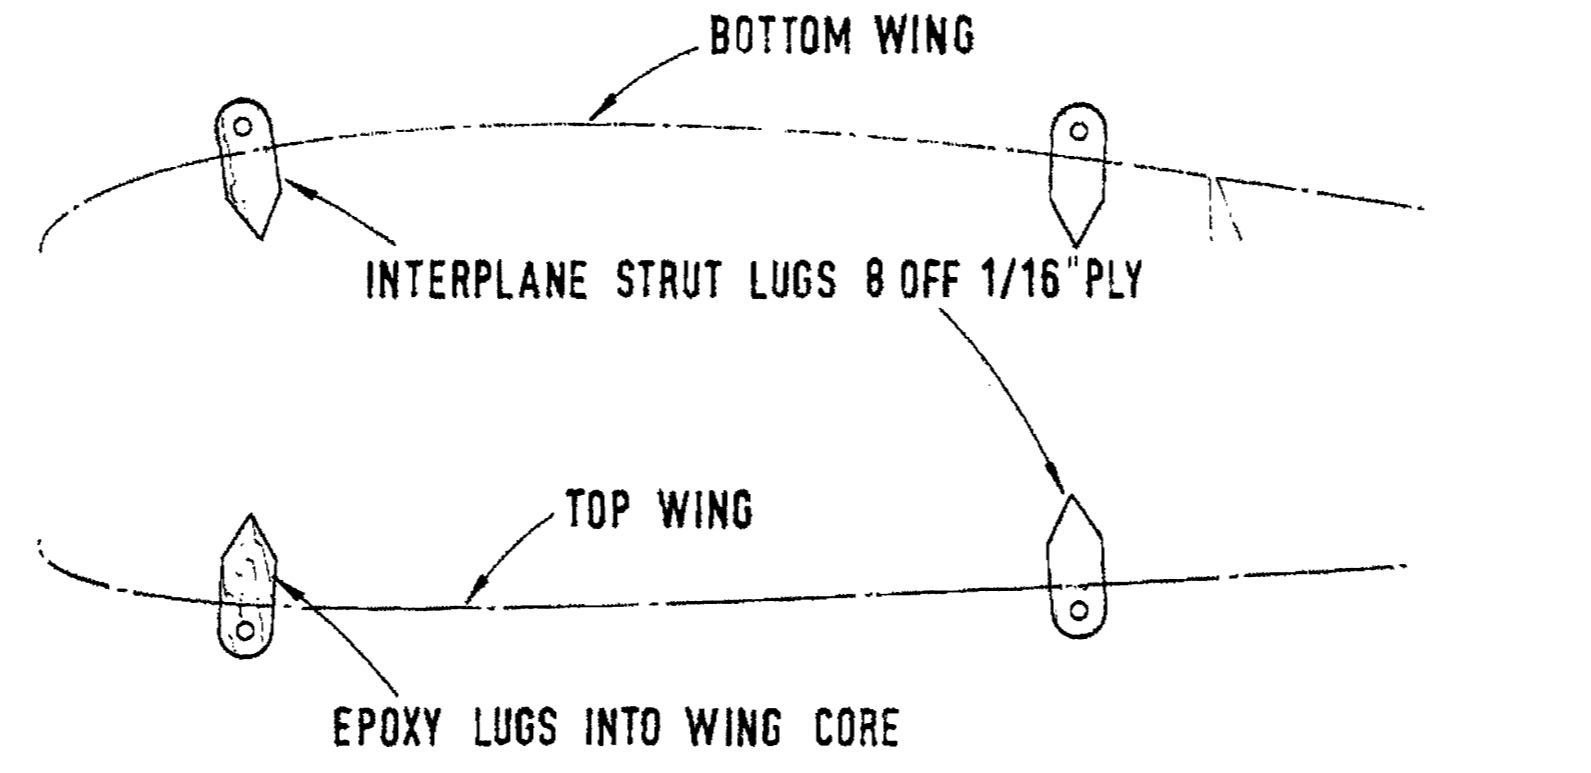

RODEO

DESIGNED BY P. H. FIRMAN DRAWN BY P. H. FIRMAN

WING SPAN	52"
WING AREA	835 SQ. IN.
LENGTH	40-1/2"
WEIGHT	4-3/4 TO 6LB.
POWER	.35 TO .61

RODEO

DESIGNED BY P. H. FIRMAN DRAWN BY P. H. FIRMAN