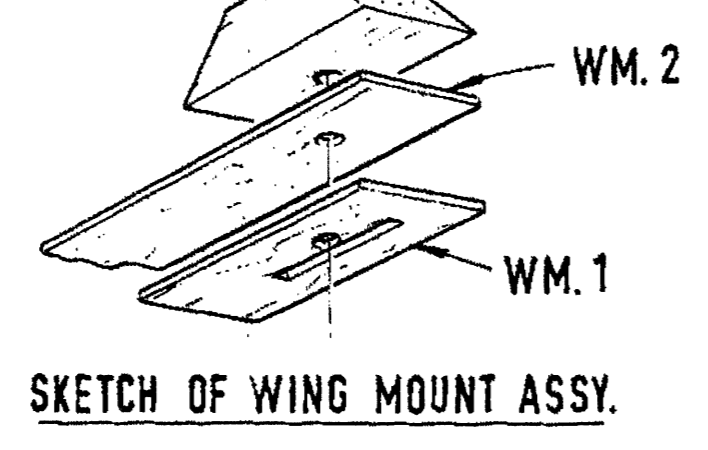

RODEO

DESIGNED BY P. H. FIRMAN DRAWN BY P. H. FIRMAN

WING SPAN	52"
WING AREA	835 SQ. IN.
LENGTH	40-1/2"
WEIGHT	4-3/4 TO 6LB.
POWER	.35 TO .61

RODEO

DESIGNED BY P. H. FIRMAN DRAWN BY P. H. FIRMAN