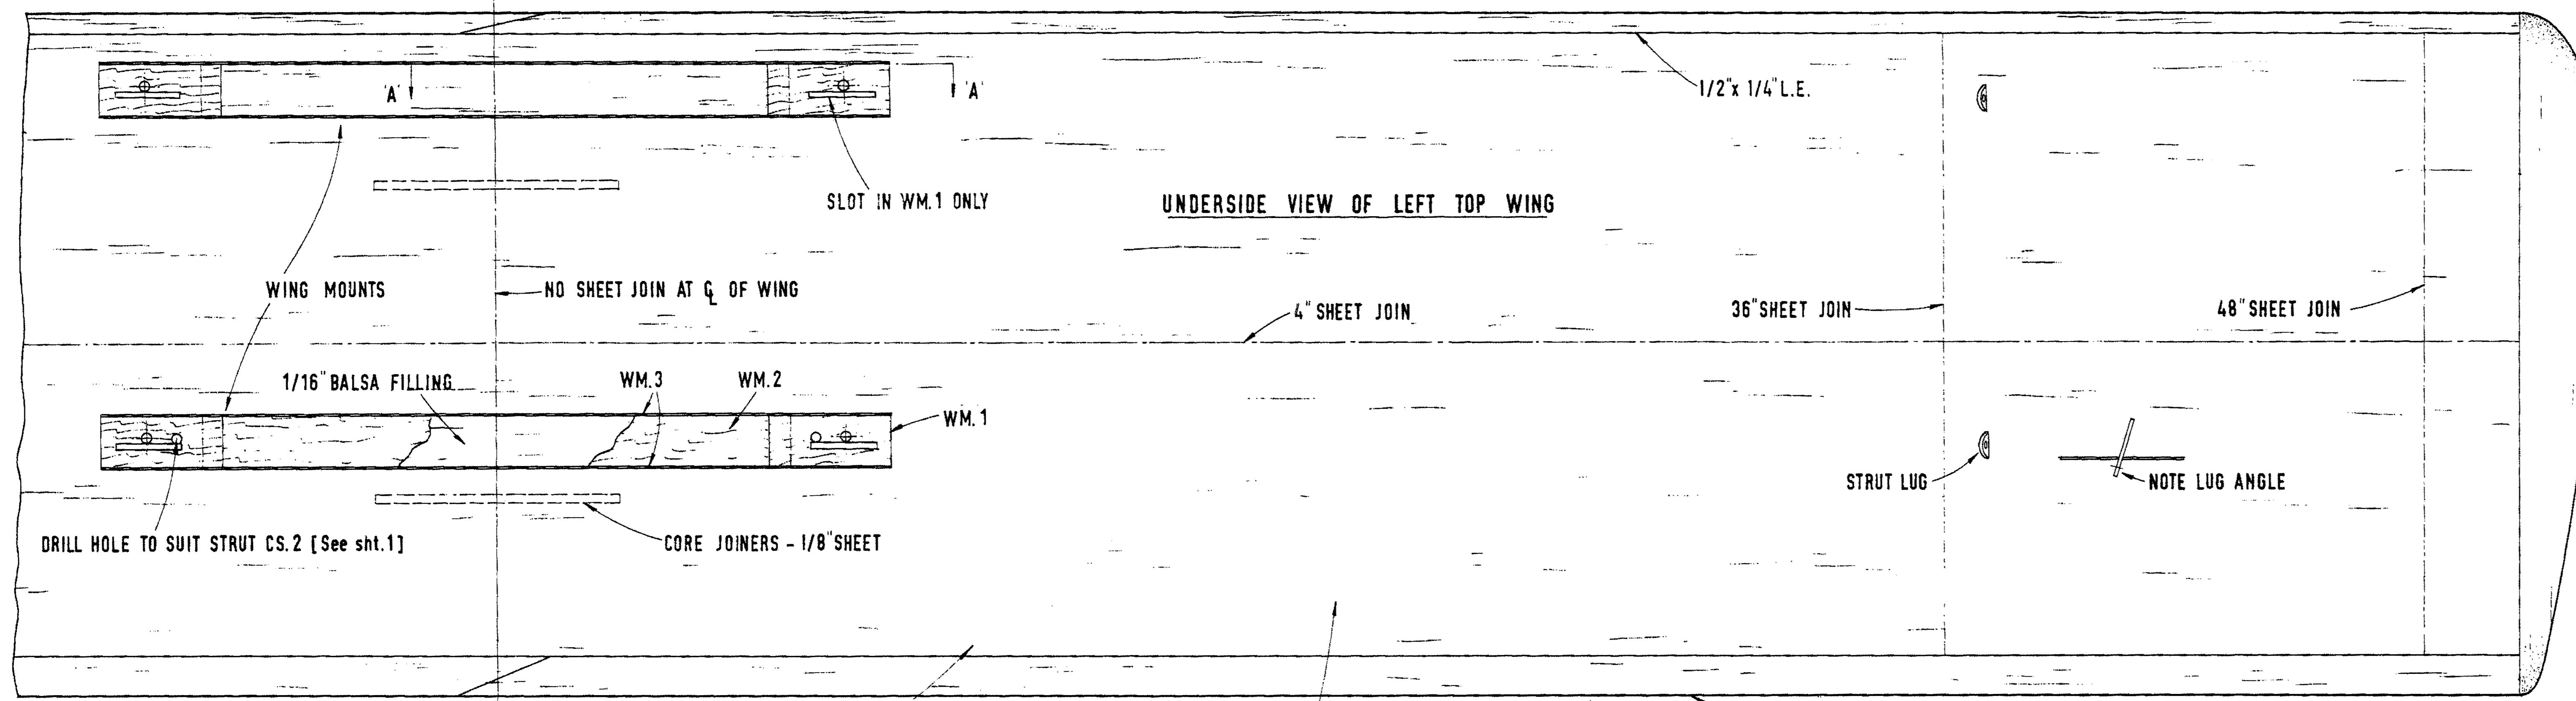

RODEO

DESIGNED BY P. H. FIRMAN DRAWN BY P. H. FIRMAN

WING SPAN	52"
WING AREA	835 SQ. IN.
LENGTH	40-1/2"
WEIGHT	4-3/4 TO 6LB.
POWER	.35 TO .61

RODEO

DESIGNED BY P. H. FIRMAN DRAWN BY P. H. FIRMAN