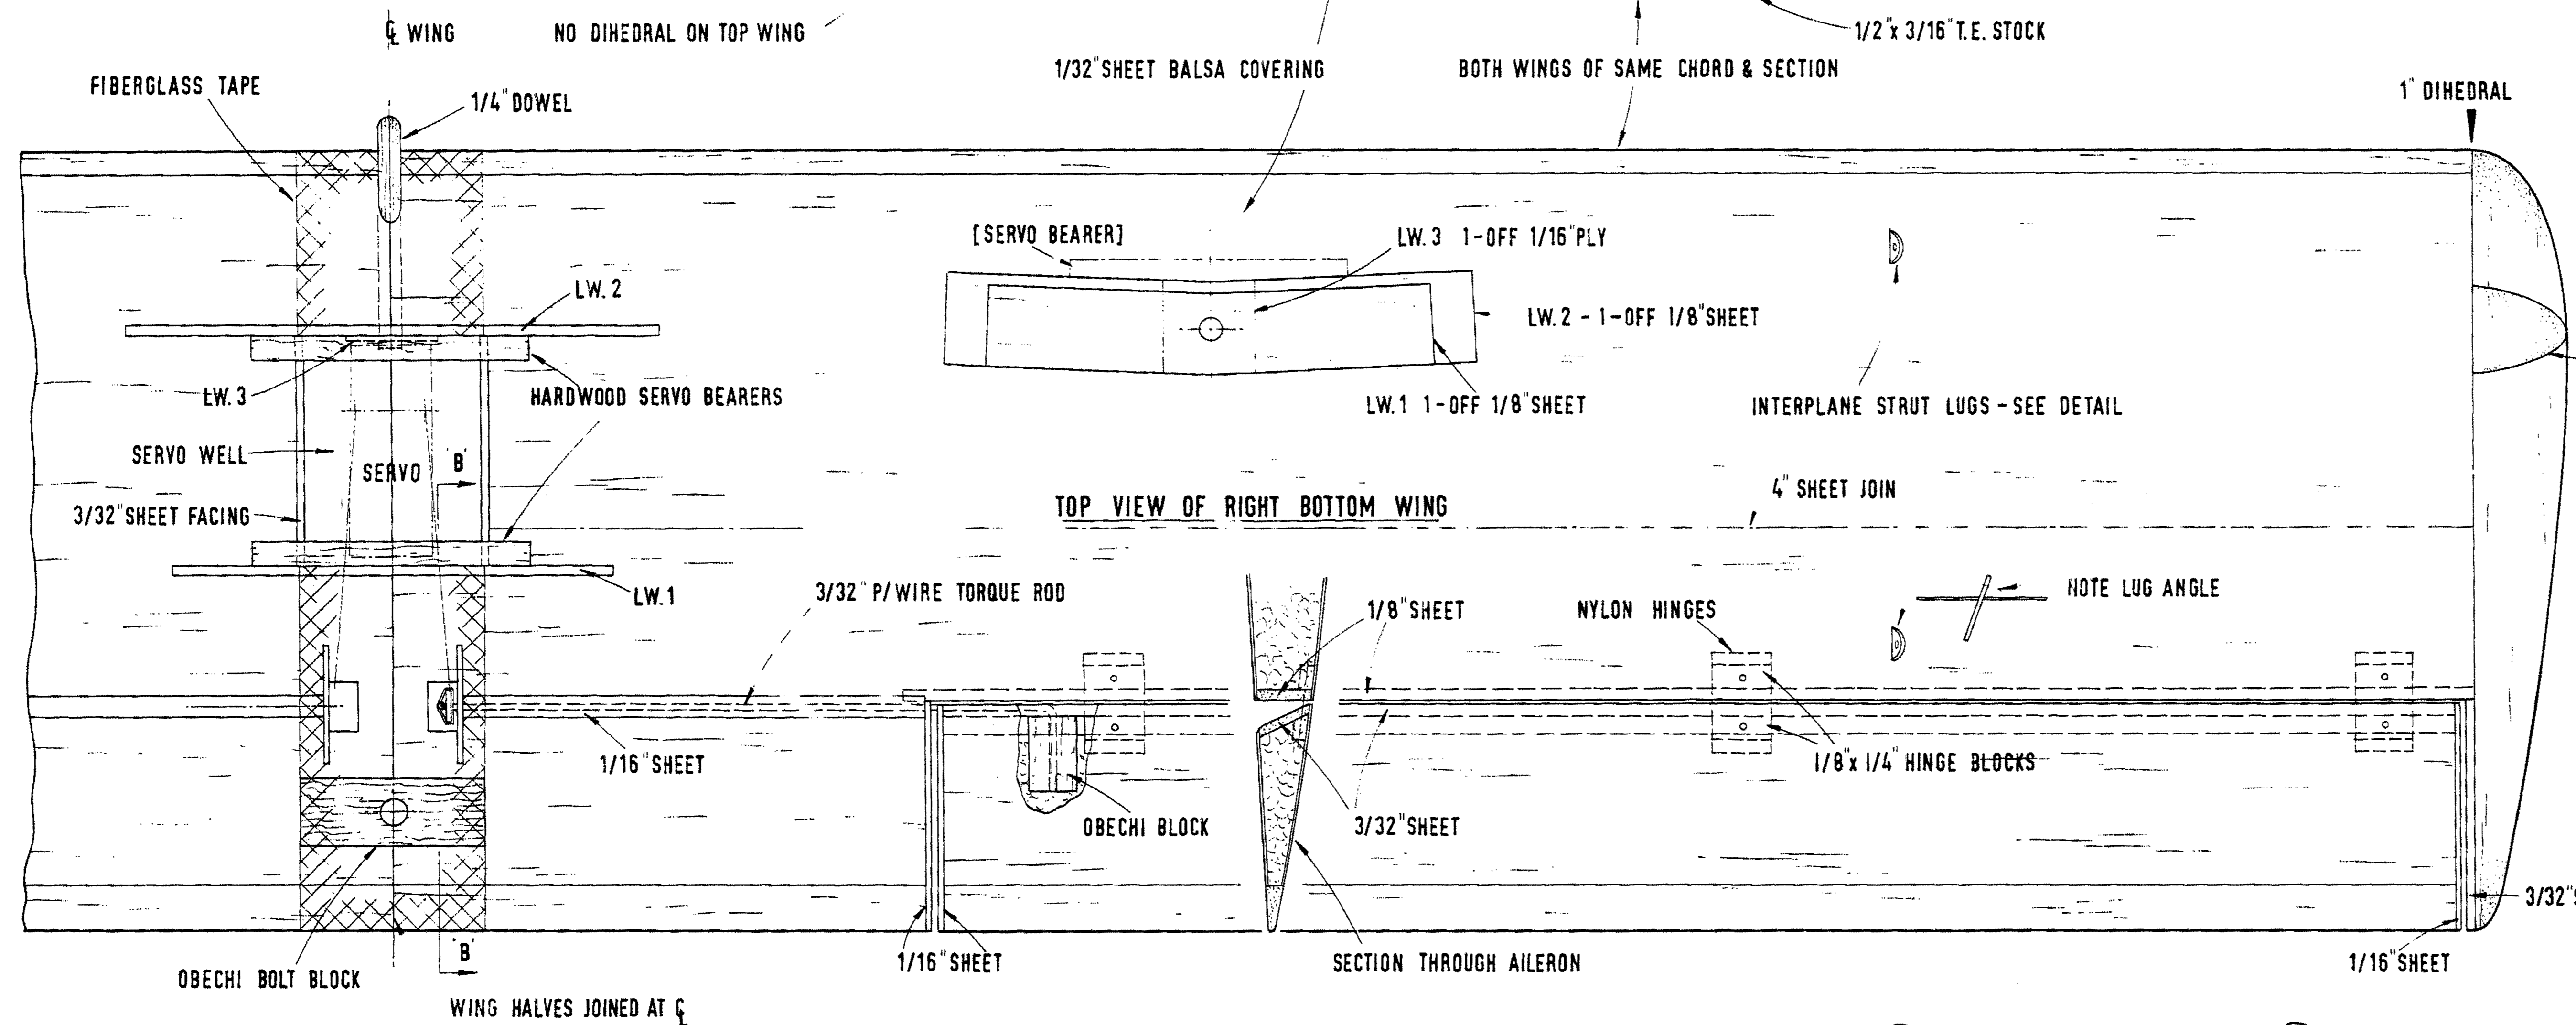

RODEO

DESIGNED BY P. H. FIRMAN DRAWN BY P. H. FIRMAN

WING SPAN	52"
WING AREA	835 SQ. IN.
LENGTH	40-1/2"
WEIGHT	4-3/4 TO 6LB.
POWER	.35 TO .61

RODEO

DESIGNED BY P. H. FIRMAN DRAWN BY P. H. FIRMAN