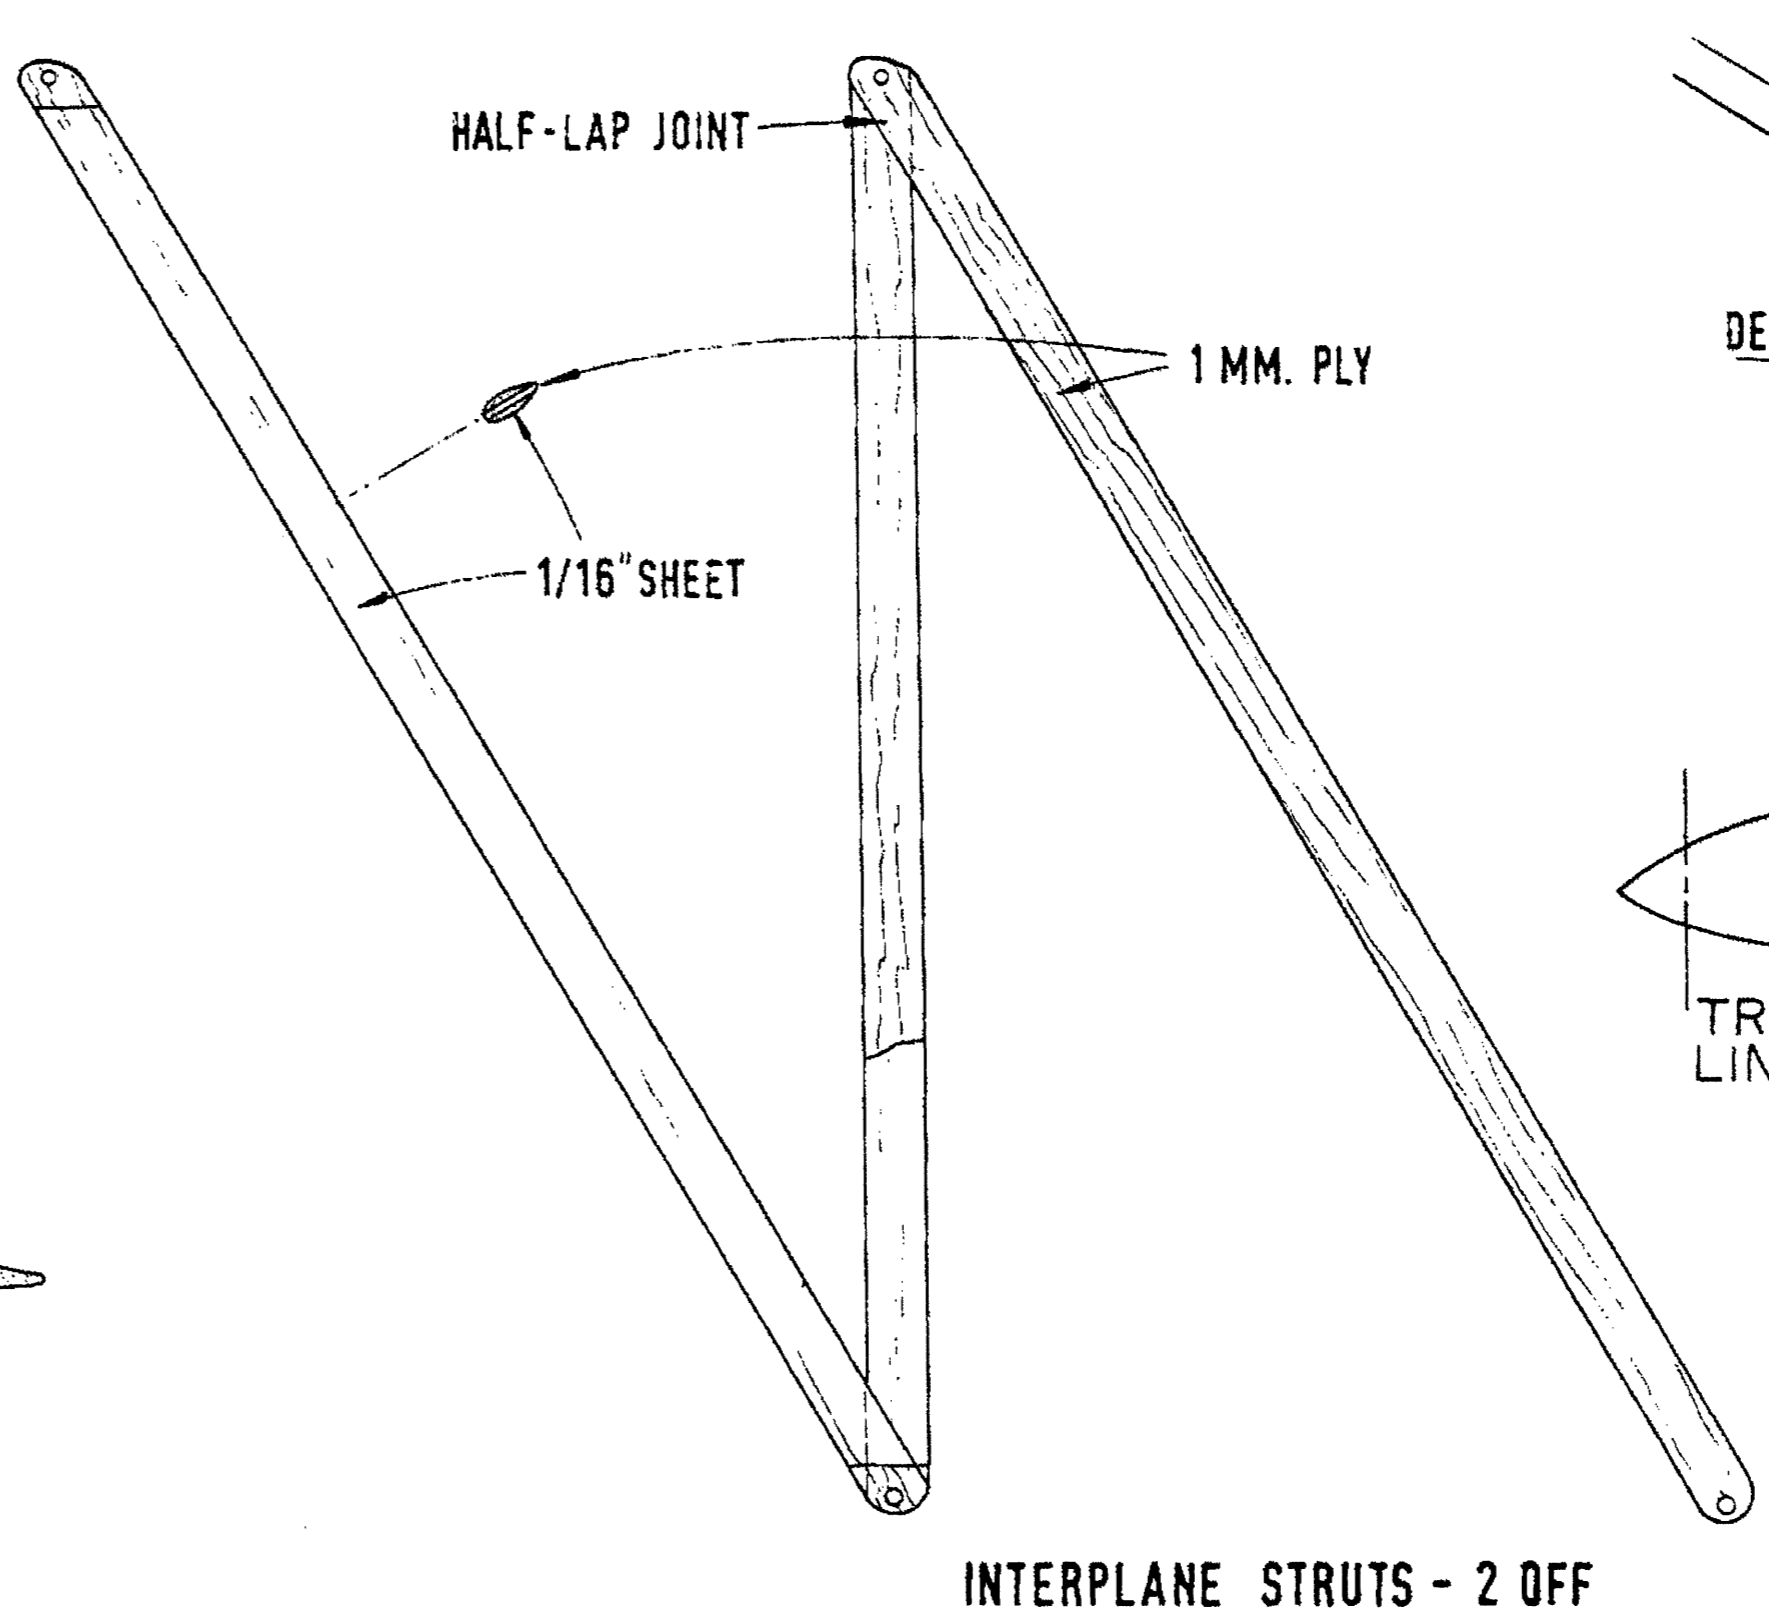

RODEO

DESIGNED BY P. H. FIRMAN DRAWN BY P. H. FIRMAN

WING SPAN	52"
WING AREA	835 SQ. IN.
LENGTH	40-1/2"
WEIGHT	4-3/4 TO 6LB.
POWER	.35 TO .61

RODEO

DESIGNED BY P. H. FIRMAN DRAWN BY P. H. FIRMAN