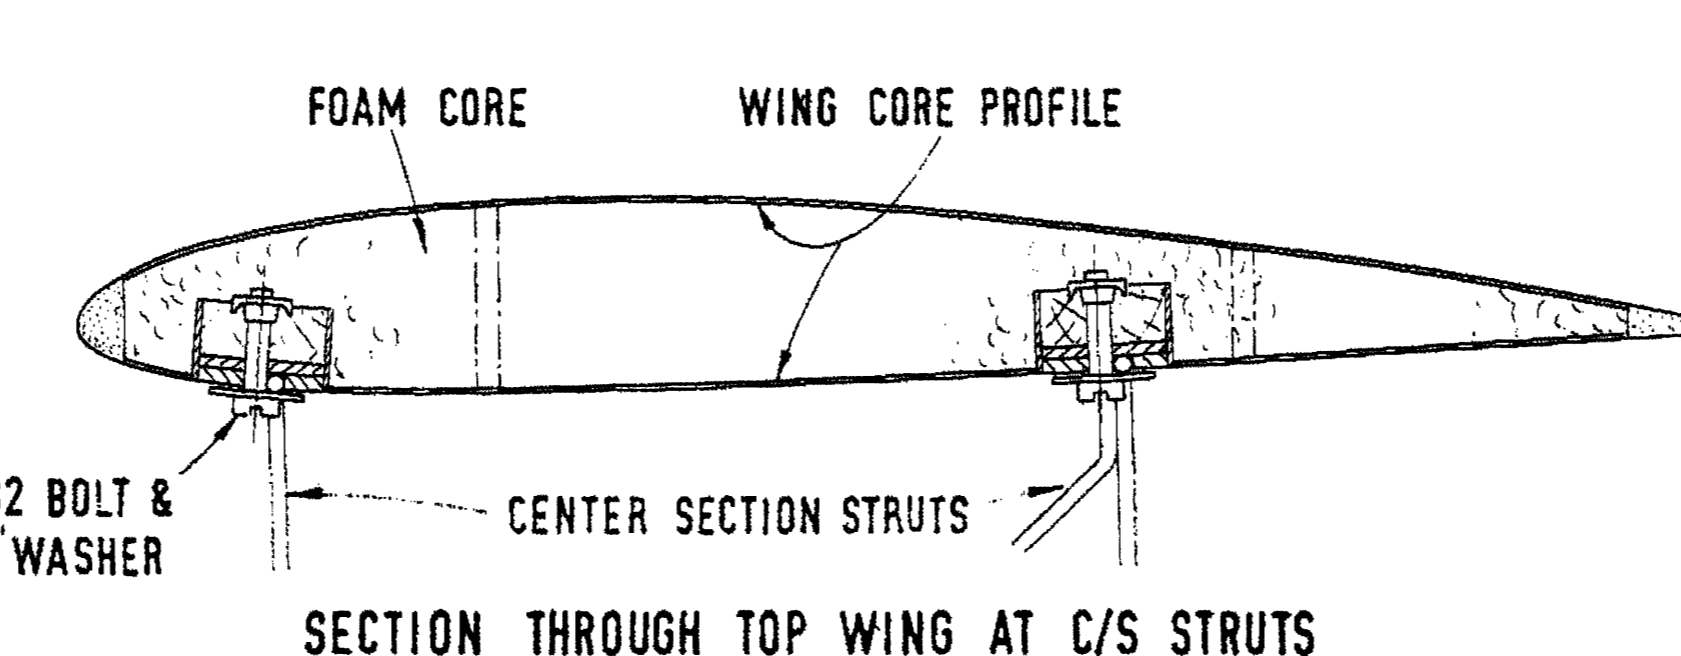

RODEO

DESIGNED BY P. H. FIRMAN DRAWN BY P. H. FIRMAN

WING SPAN	52"
WING AREA	835 SQ. IN.
LENGTH	40-1/2"
WEIGHT	4-3/4 TO 6LB.
POWER	.35 TO .61

RODEO

DESIGNED BY P. H. FIRMAN DRAWN BY P. H. FIRMAN