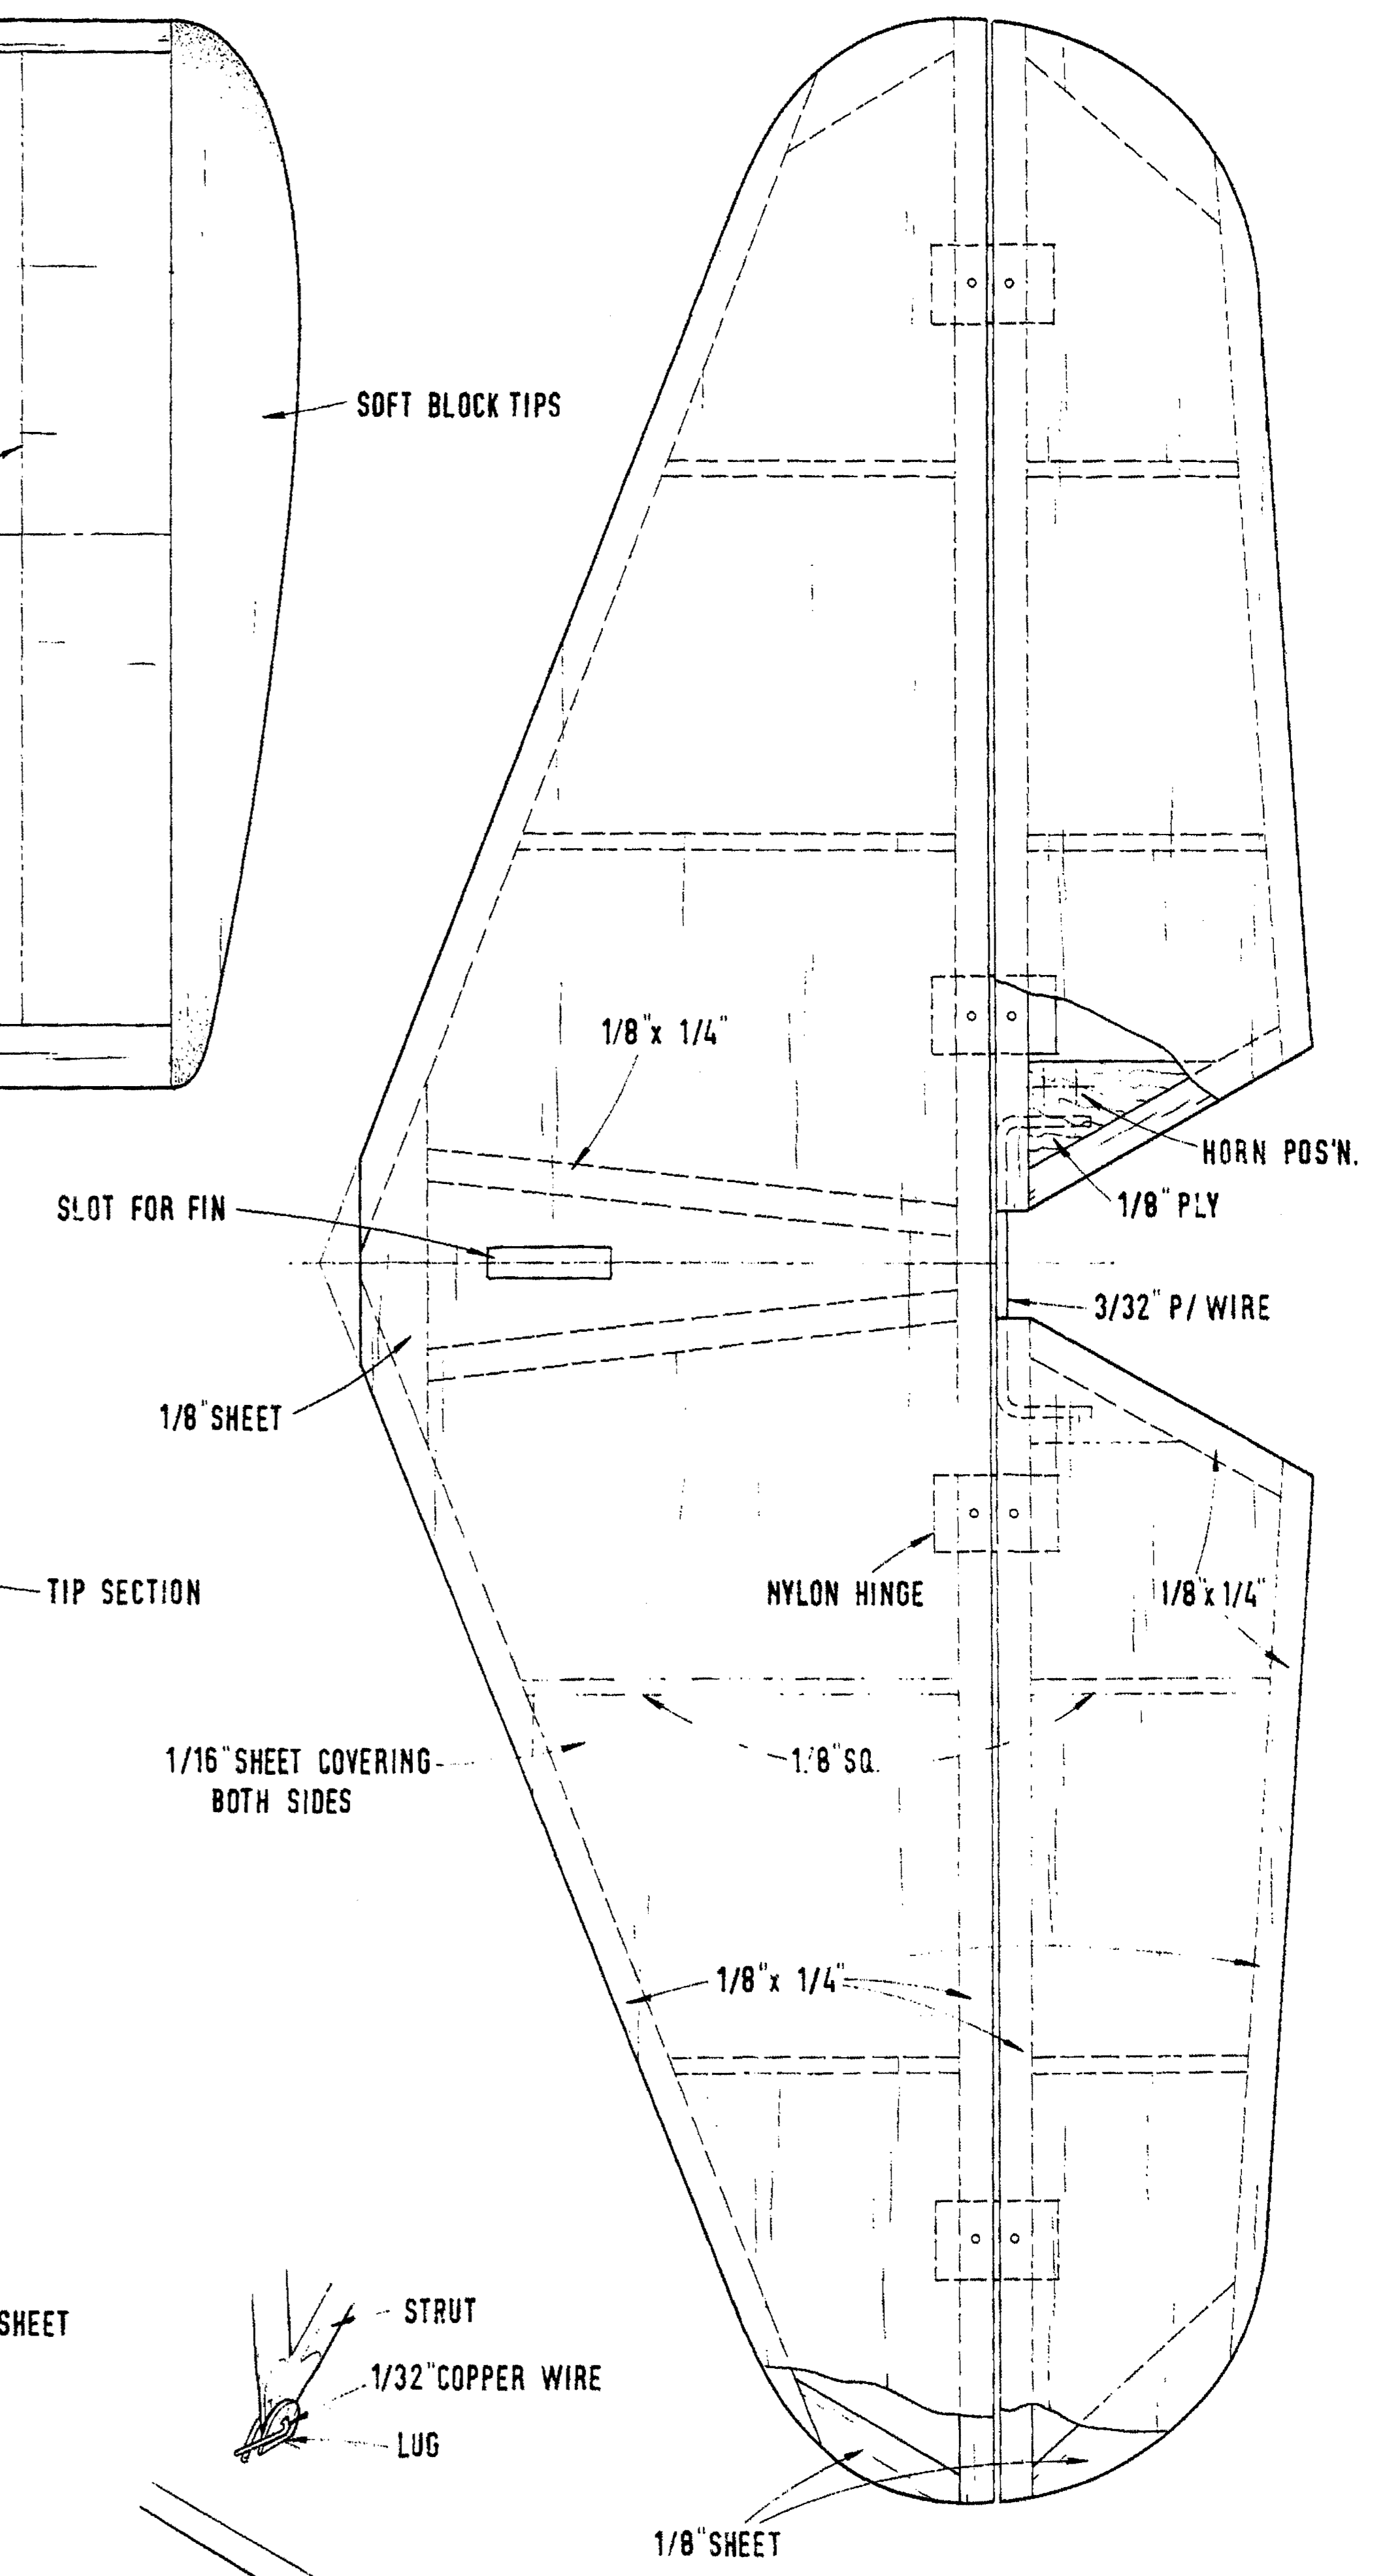

RODEO

DESIGNED BY P. H. FIRMAN DRAWN BY P. H. FIRMAN

WING SPAN	52"
WING AREA	835 SQ. IN.
LENGTH	40-1/2"
WEIGHT	4-3/4 TO 6LB.
POWER	.35 TO .61

RODEO

DESIGNED BY P. H. FIRMAN DRAWN BY P. H. FIRMAN