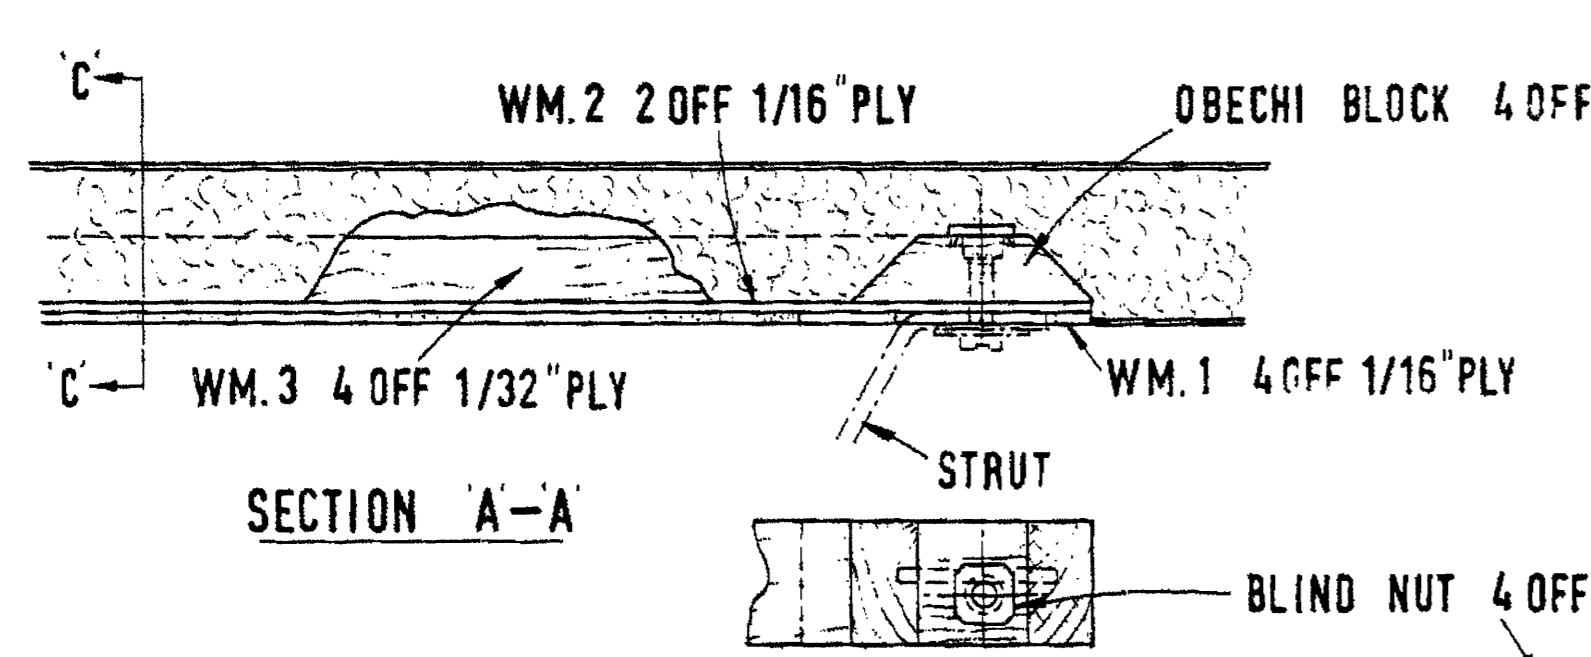

RODEO

DESIGNED BY P. H. FIRMAN DRAWN BY P. H. FIRMAN

WING SPAN	52"
WING AREA	835 SQ. IN.
LENGTH	40-1/2"
WEIGHT	4-3/4 TO 6LB.
POWER	.35 TO .61

RODEO

DESIGNED BY P. H. FIRMAN DRAWN BY P. H. FIRMAN