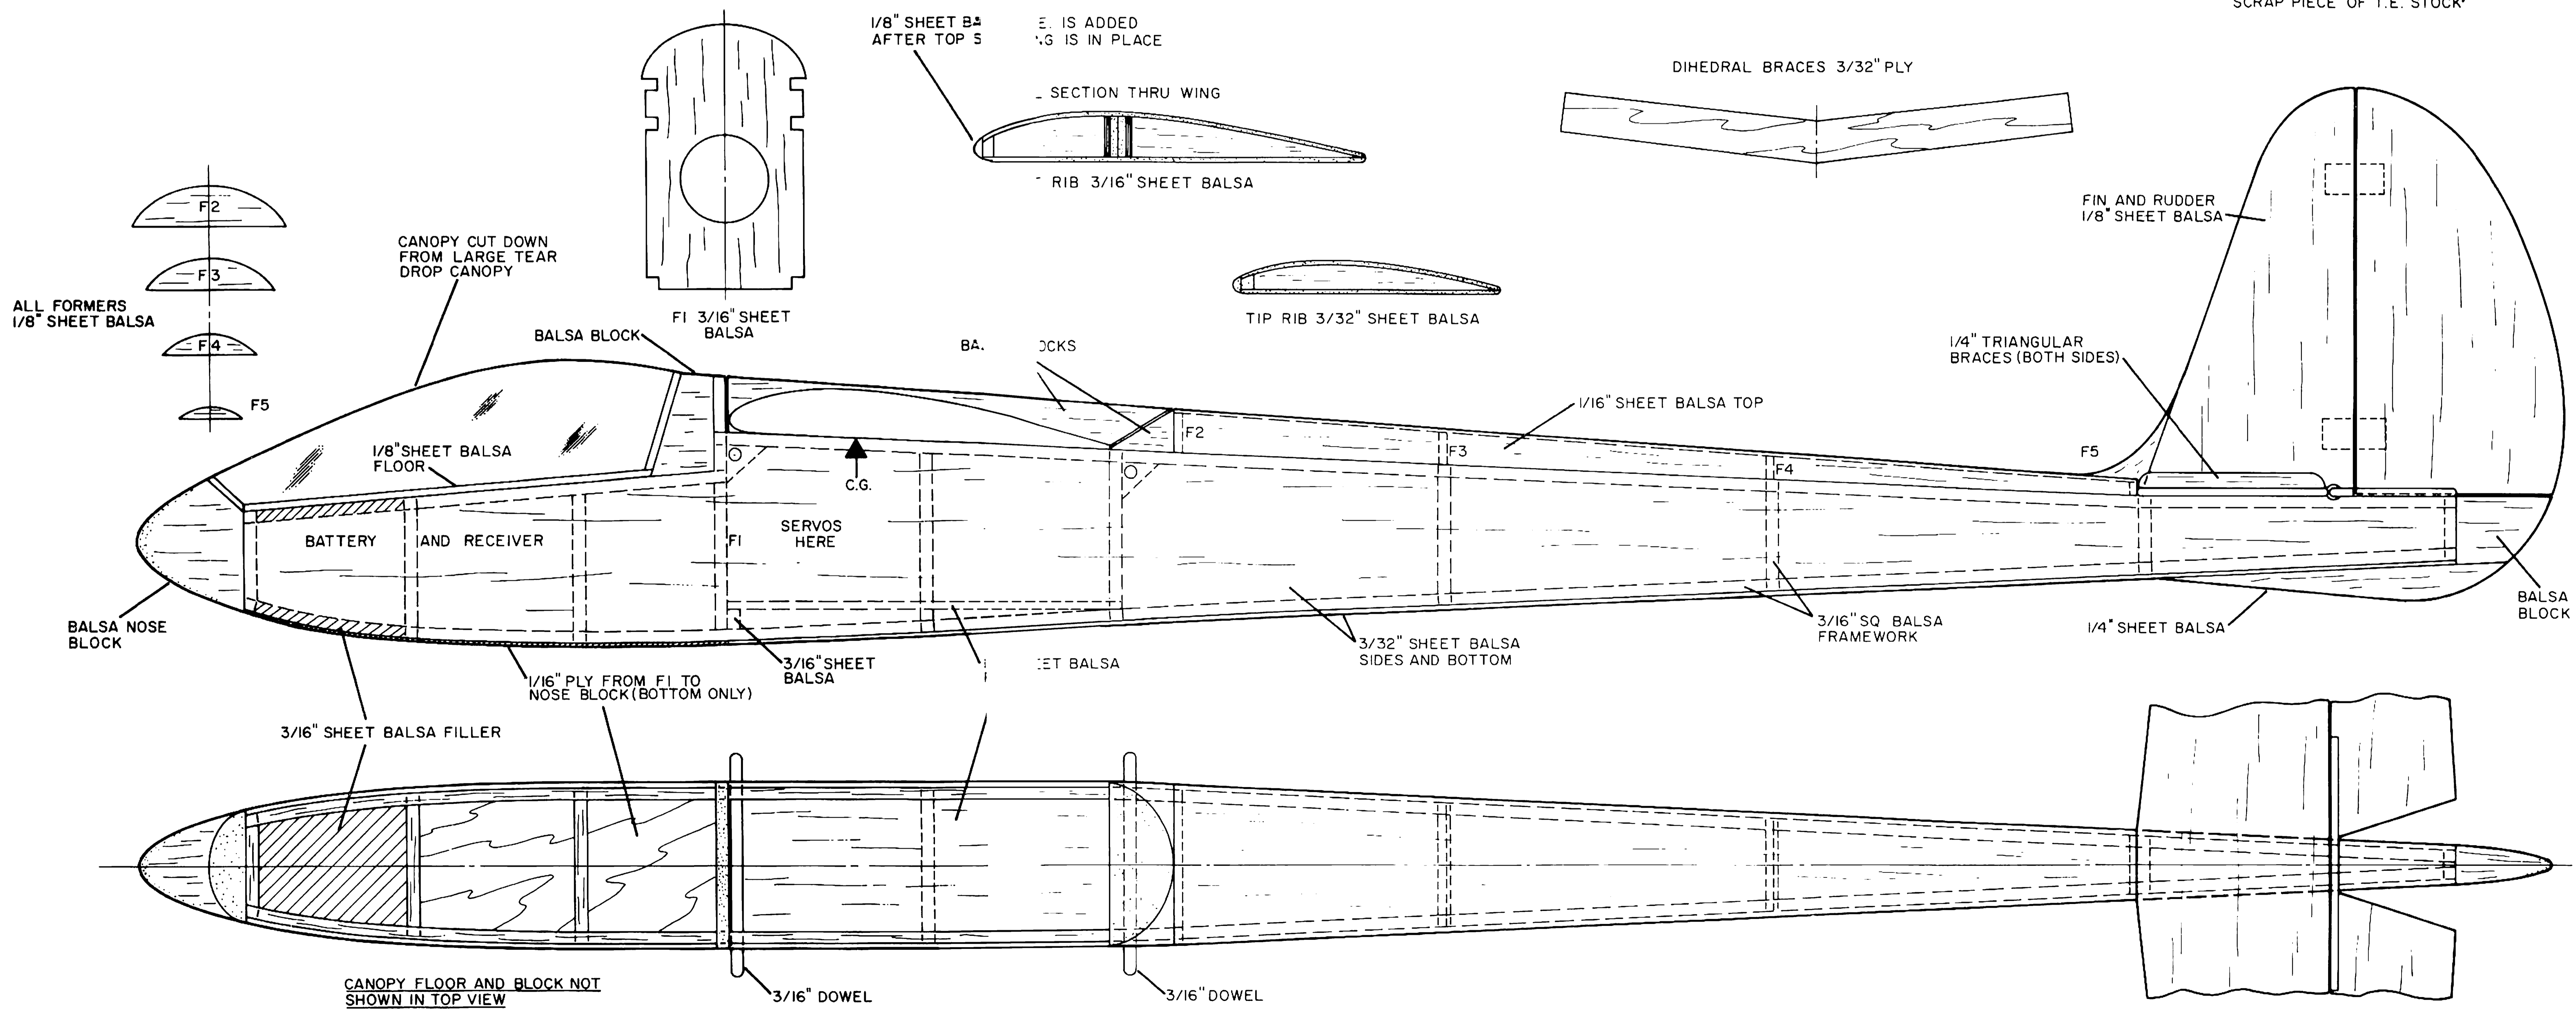

6" DIHEDRAL UNDER EACH WING TIP

WING SPAN 96" WING AREA 480SQ. IN. (APPROX)  
 LENGTH 37-3/4"

**ORANGE JULIUS**

DESIGNED & DRAWN BY J. W. HEADLEY INKED BY DICK KIDD

0 1 2 3 4 5 6