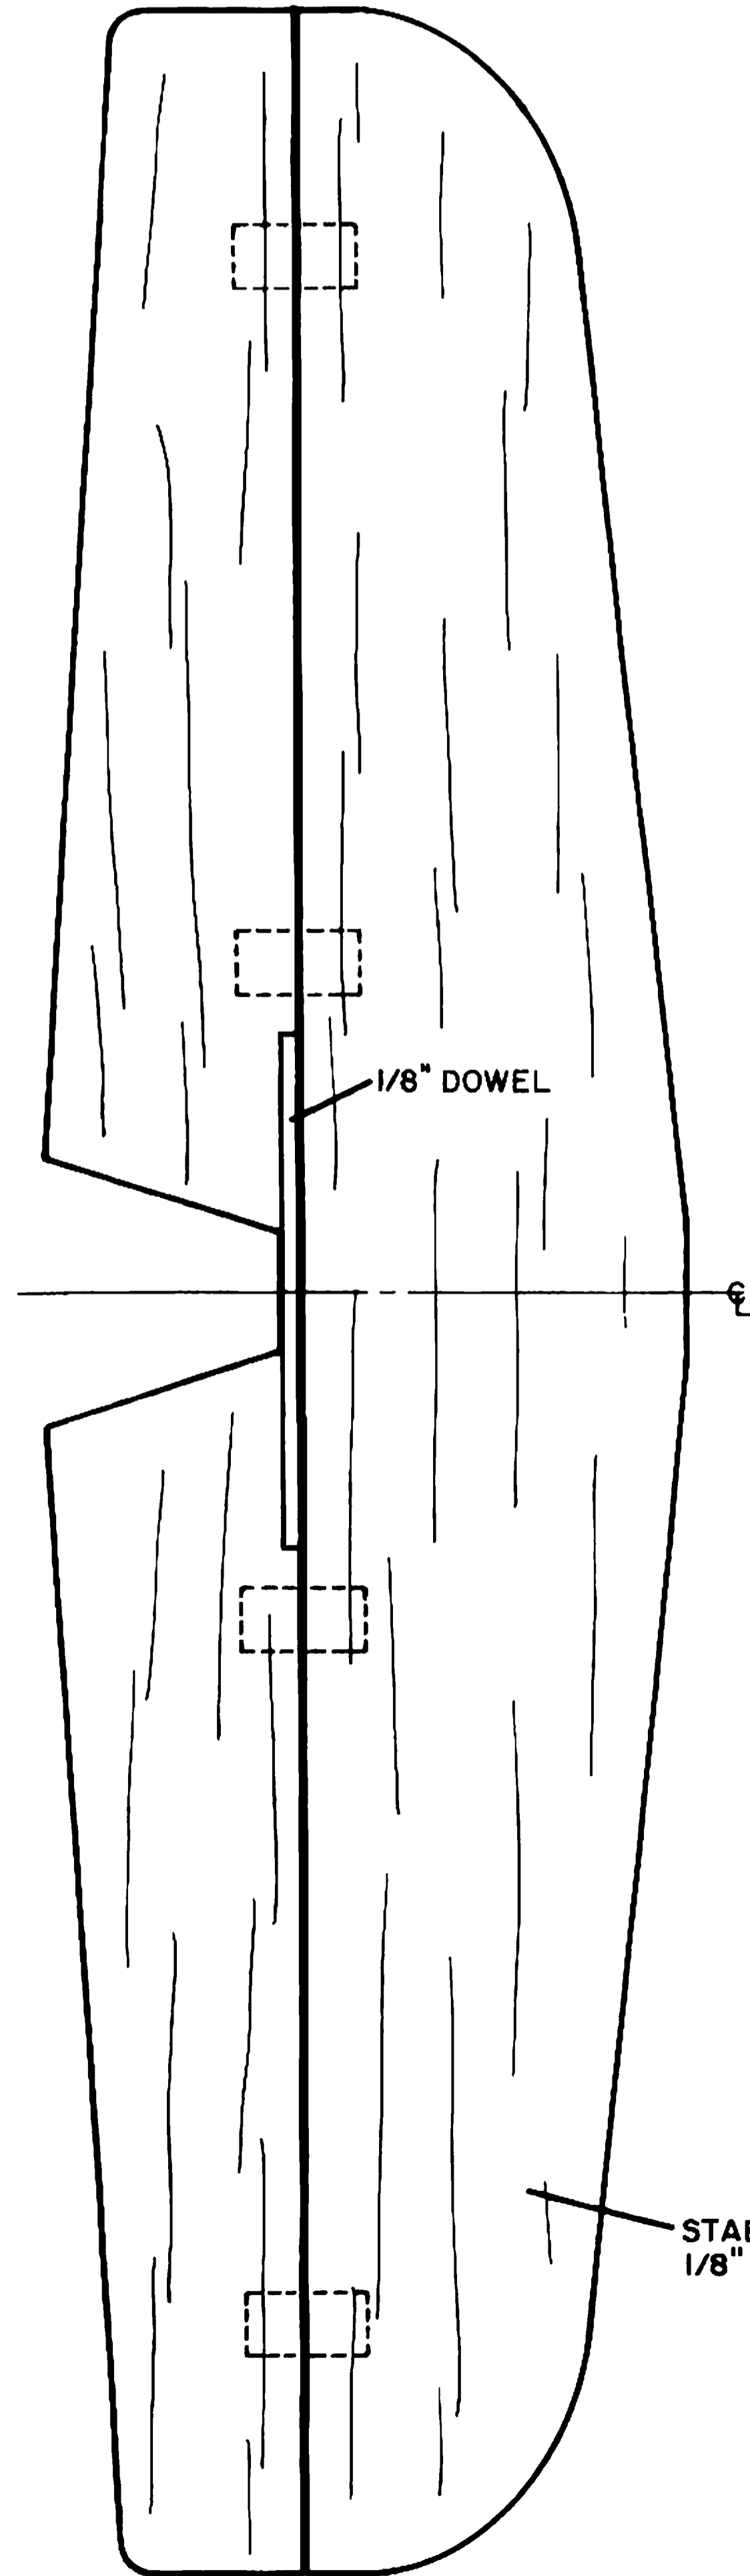

6" DIHEDRAL UNDER EACH WING TIP

WING SPAN 96" WING AREA 480SQ. IN. (APPROX)  
 LENGTH 37-3/4"

**ORANGE JULIUS**

DESIGNED & DRAWN BY J. W. HEADLEY INKED BY DICK KIDD

0 1 2 3 4 5 6