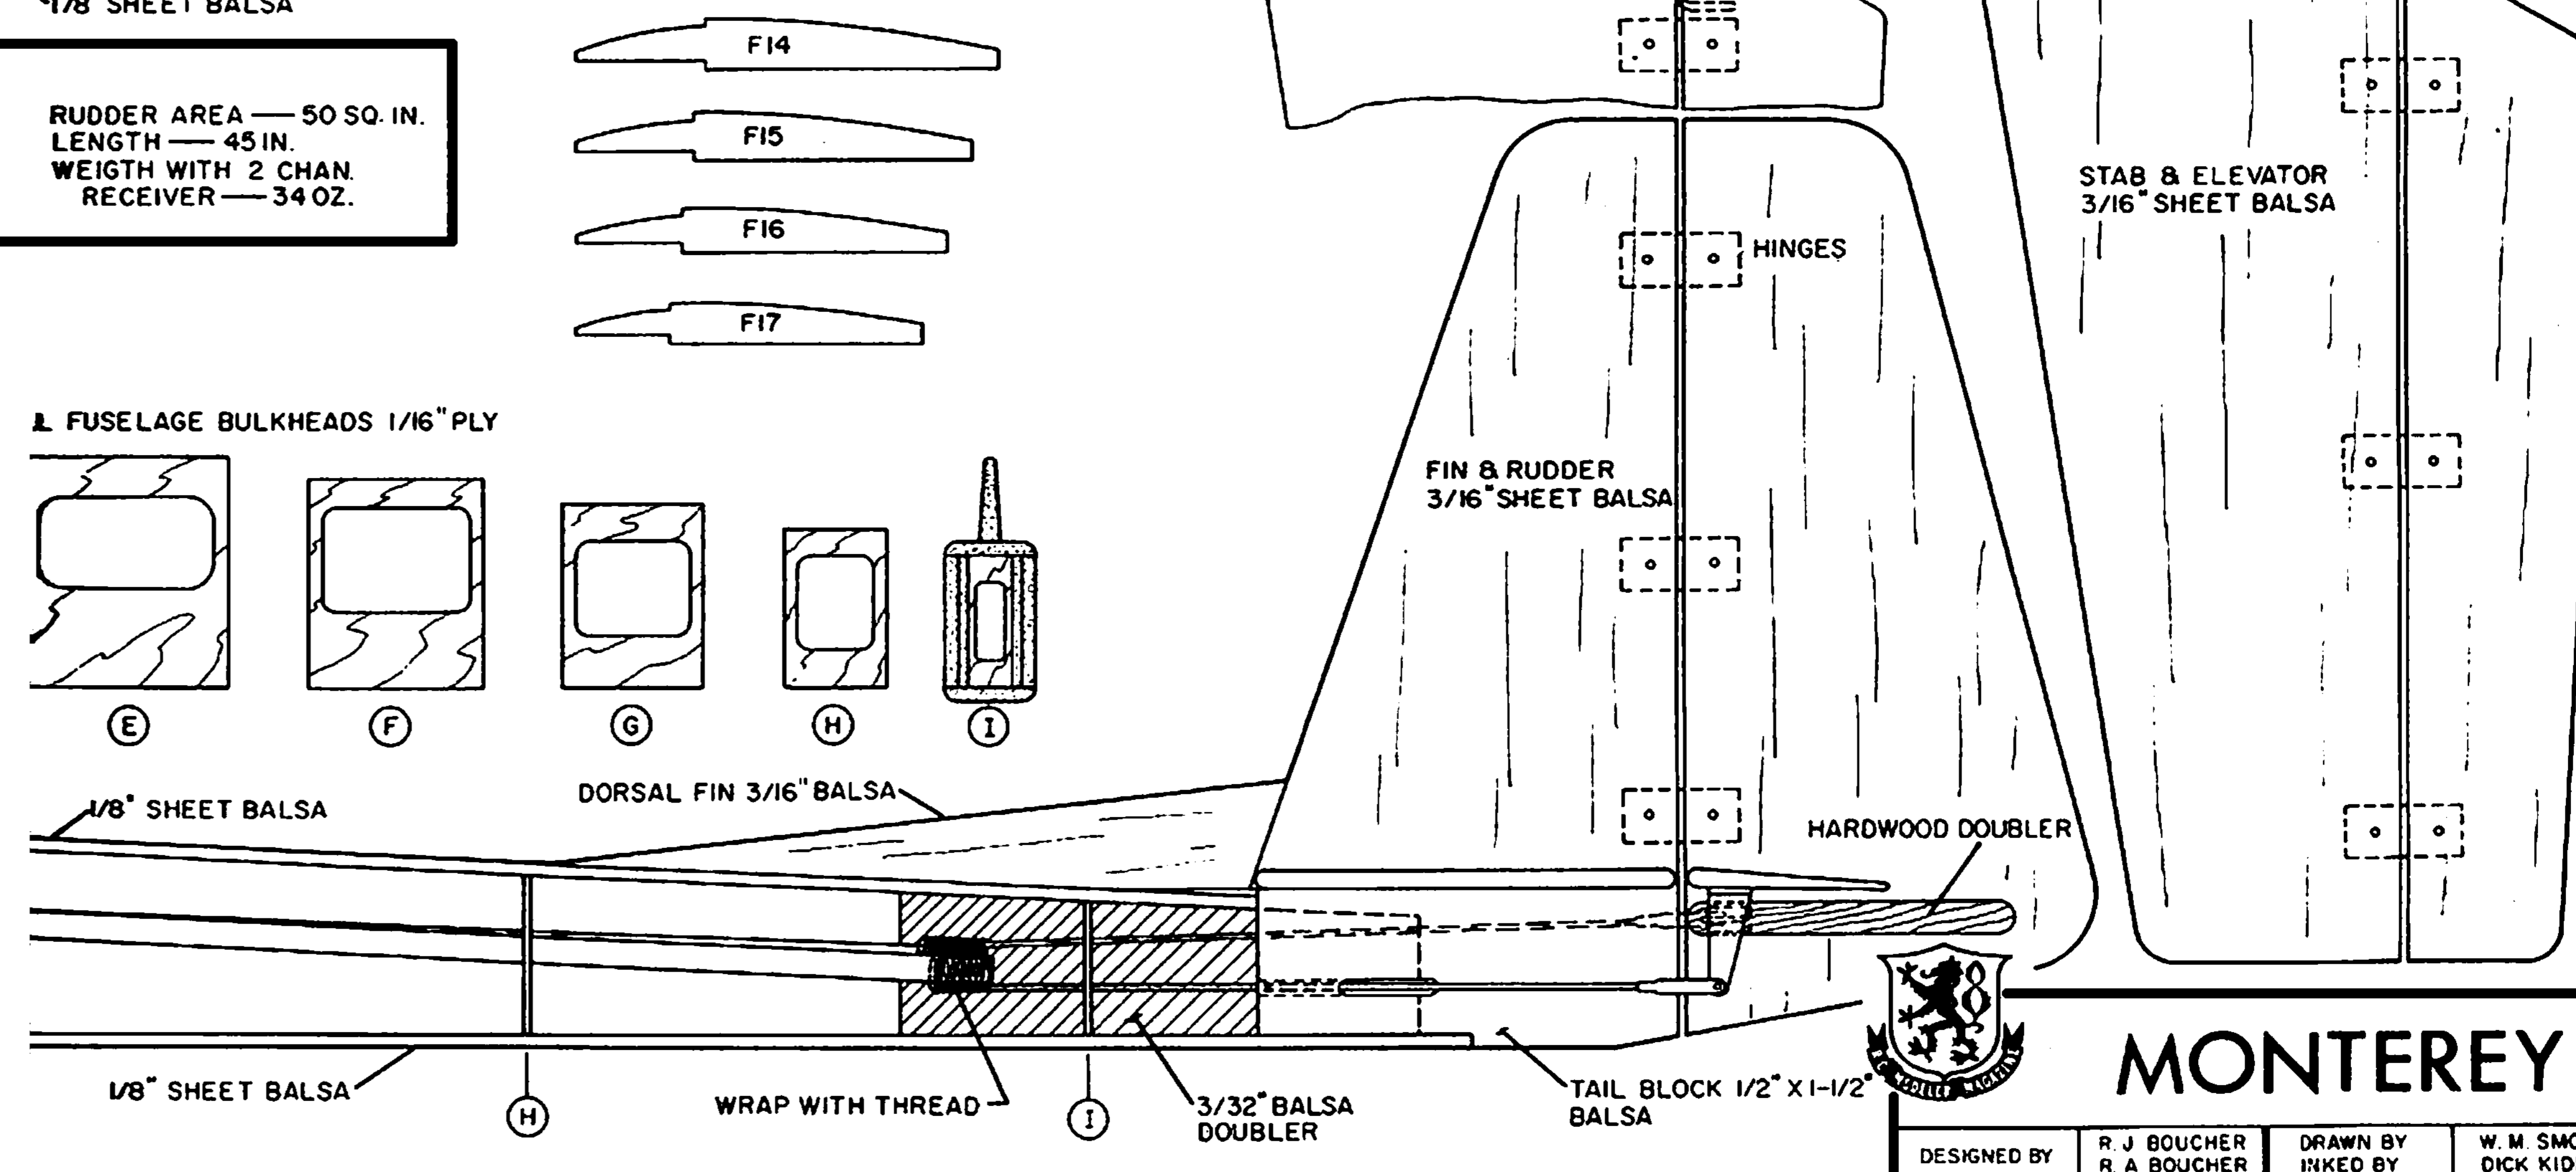

SPECIFICATIONS

WING SPAN	100
WING AREA	622
ASPECT RATIO	10
AIR FOIL	EPPLE
STAB AREA	100

RUDDER AREA — 50 SQ. IN.
 LENGTH — 45 IN.
 WEIGHT WITH 2 CHAN. RECEIVER — 34 OZ.

By H.E

MONTEREY

DESIGNED BY R. J. BOUCHER
 DRAWN BY R. A. BOUCHER
 INKED BY W. M. SMOTRY
 CHECKED BY DICK KIDD