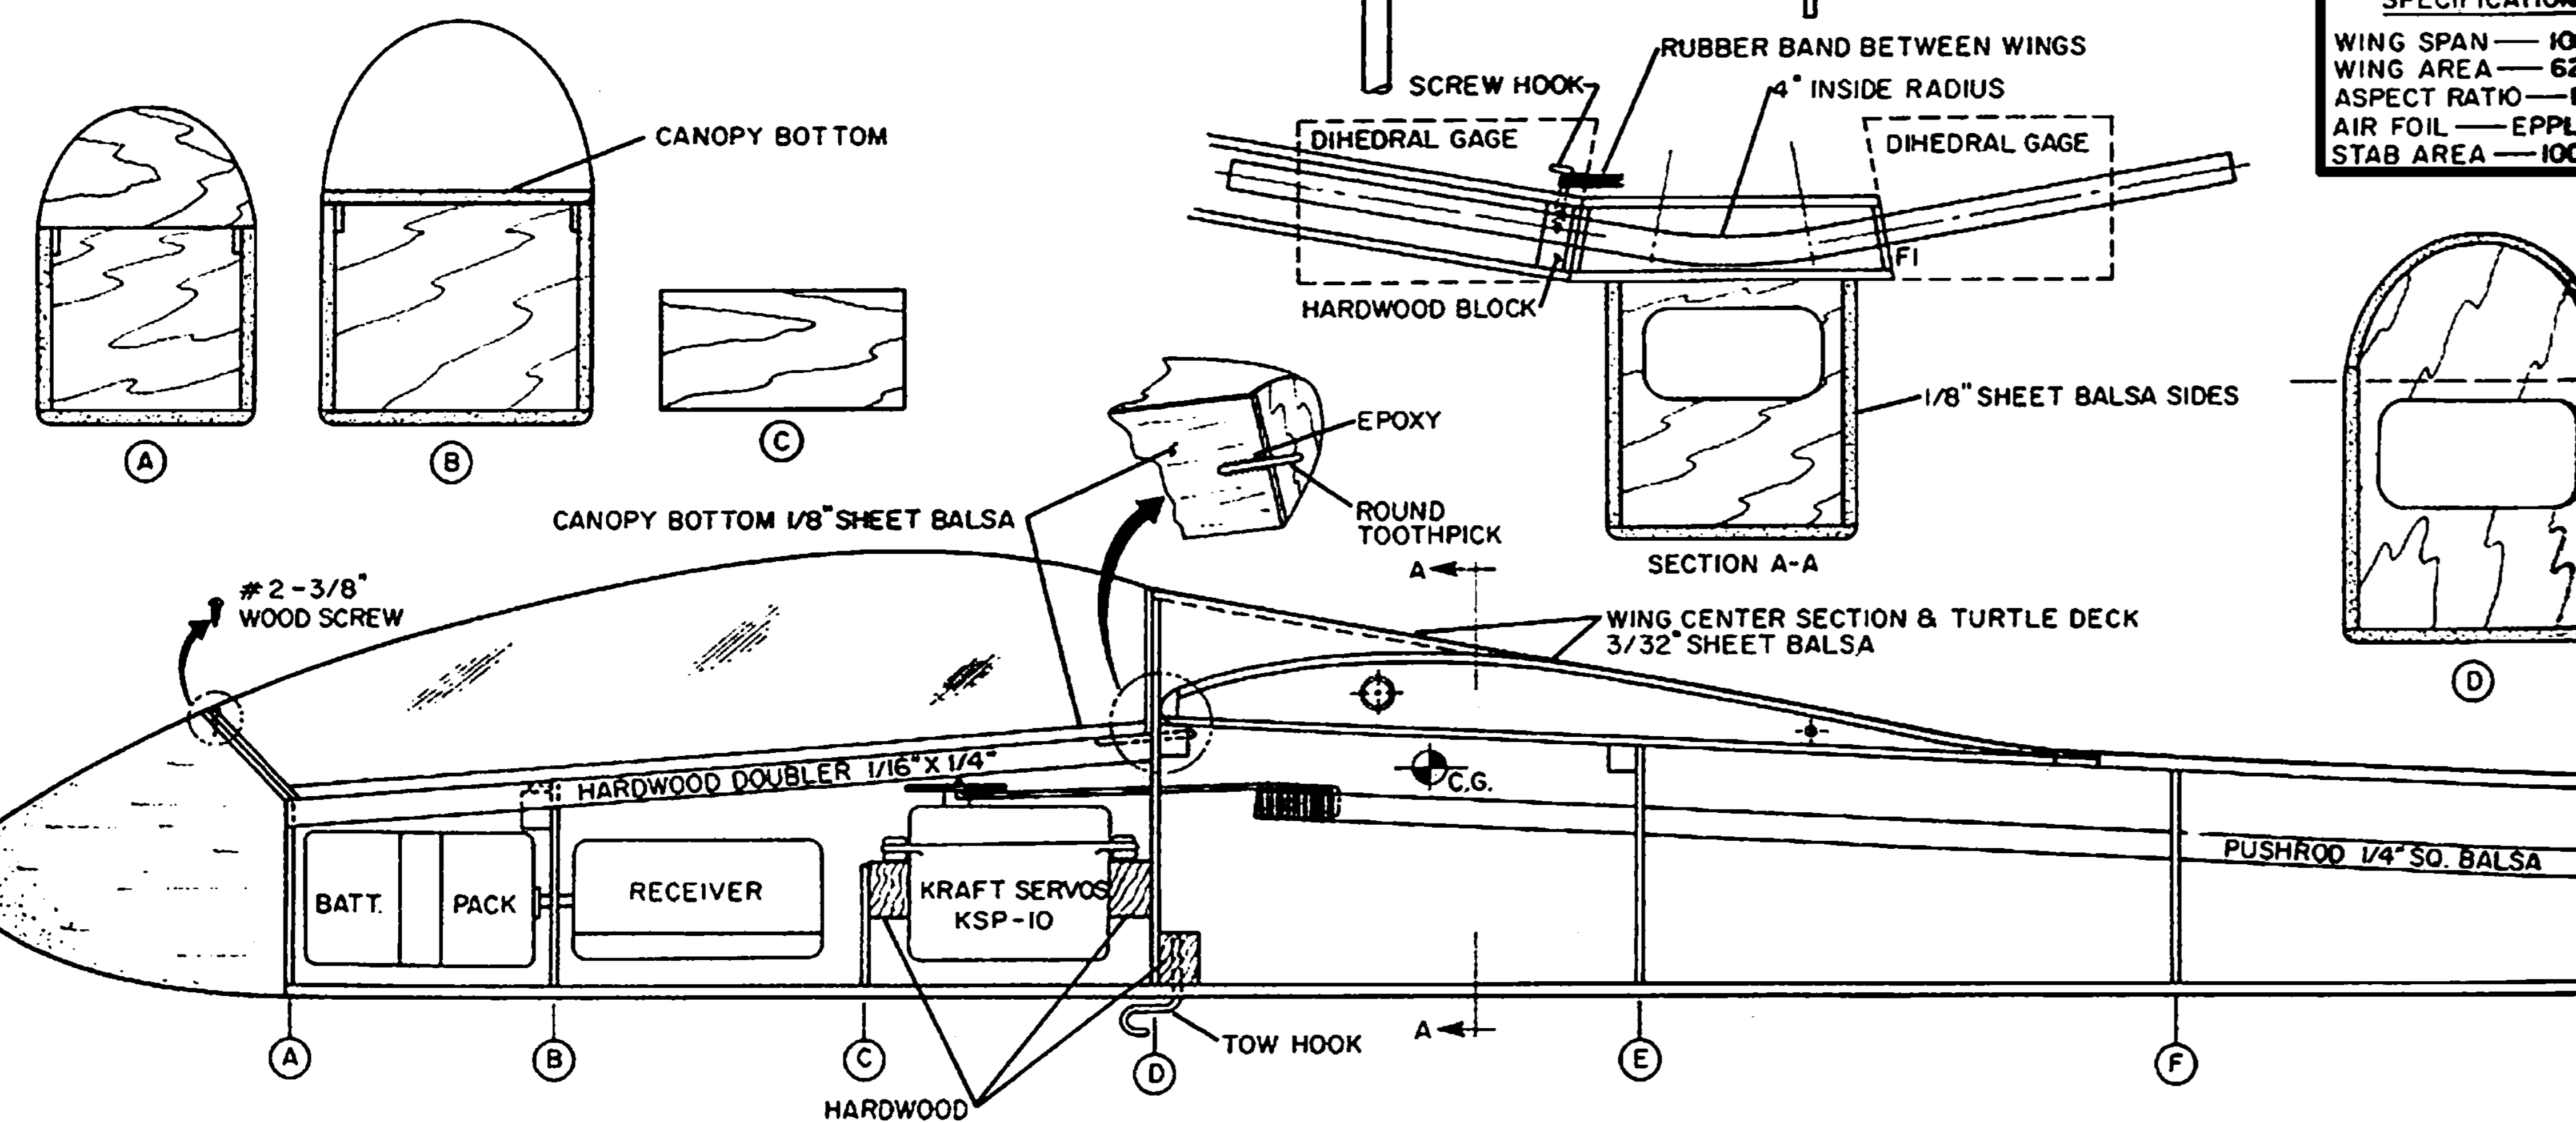

SPECIFICATIONS

WING SPAN	100
WING AREA	622
ASPECT RATIO	10
AIR FOIL	EPPLE
STAB AREA	100

RUDDER AREA — 50 SQ. IN.
 LENGTH — 45 IN.
 WEIGHT WITH 2 CHAN. RECEIVER — 34 OZ.

By H.E

MONTEREY

DESIGNED BY R. J. BOUCHER
 DRAWN BY R. A. BOUCHER
 INKED BY W. M. SMOTRY
 CHECKED BY DICK KIDD