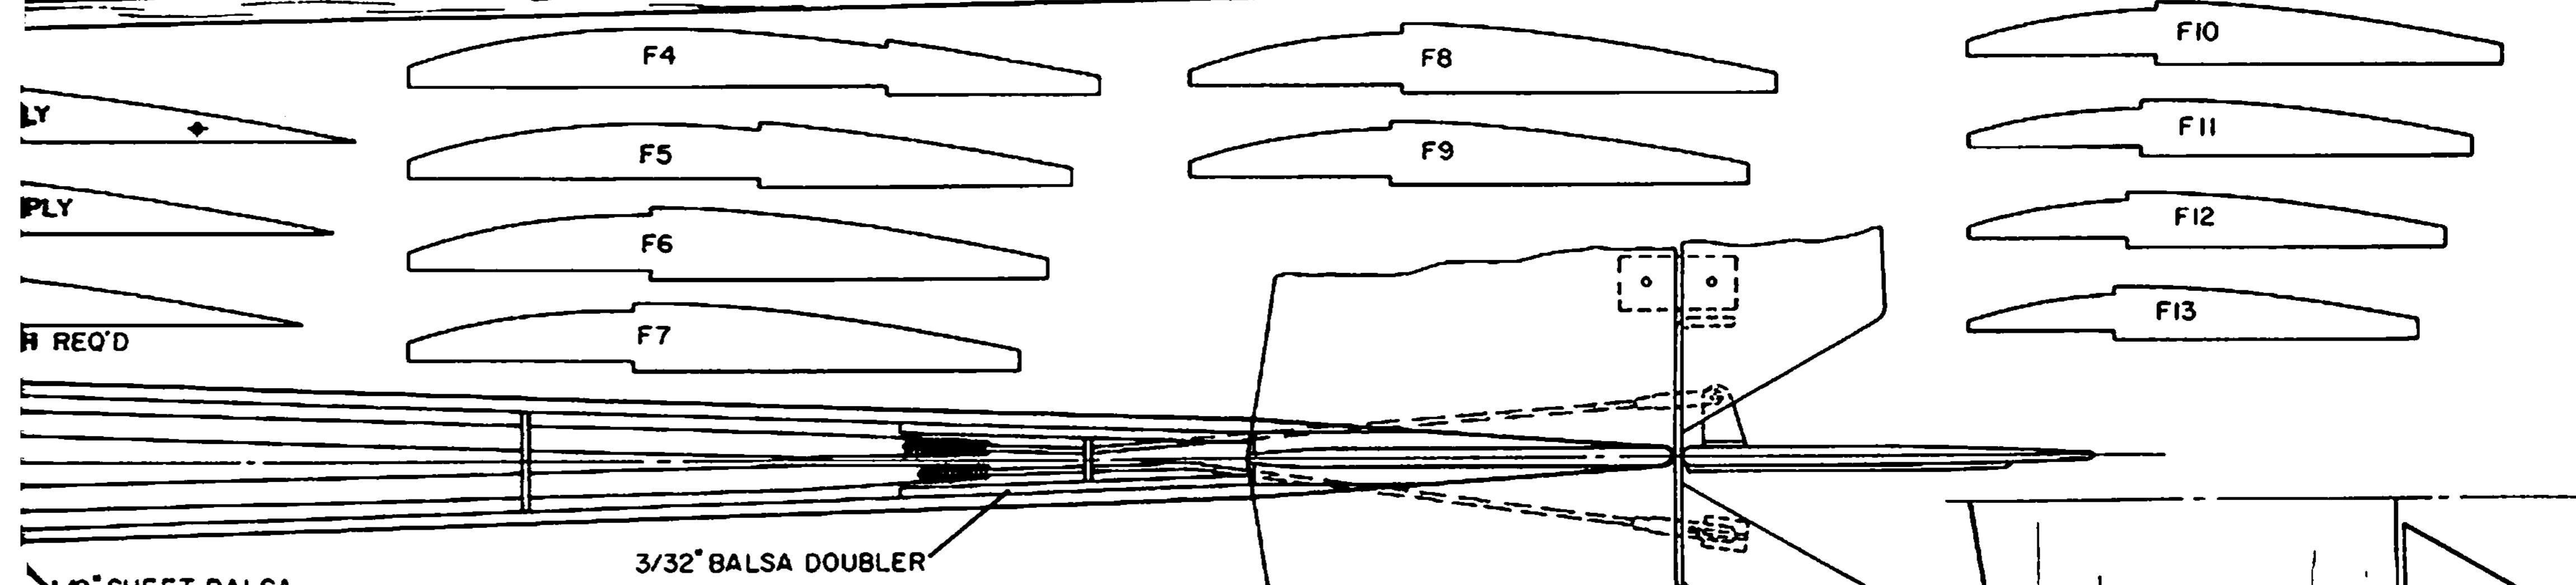

SPECIFICATIONS

WING SPAN	100
WING AREA	622
ASPECT RATIO	10
AIR FOIL	EPPLE
STAB AREA	100

RUDDER AREA — 50 SQ. IN.
 LENGTH — 45 IN.
 WEIGHT WITH 2 CHAN. RECEIVER — 34 OZ.

By H.E

MONTEREY

DESIGNED BY R. J. BOUCHER
 DRAWN BY R. A. BOUCHER
 INKED BY W. M. SMOTRY
 CHECKED BY DICK KIDD