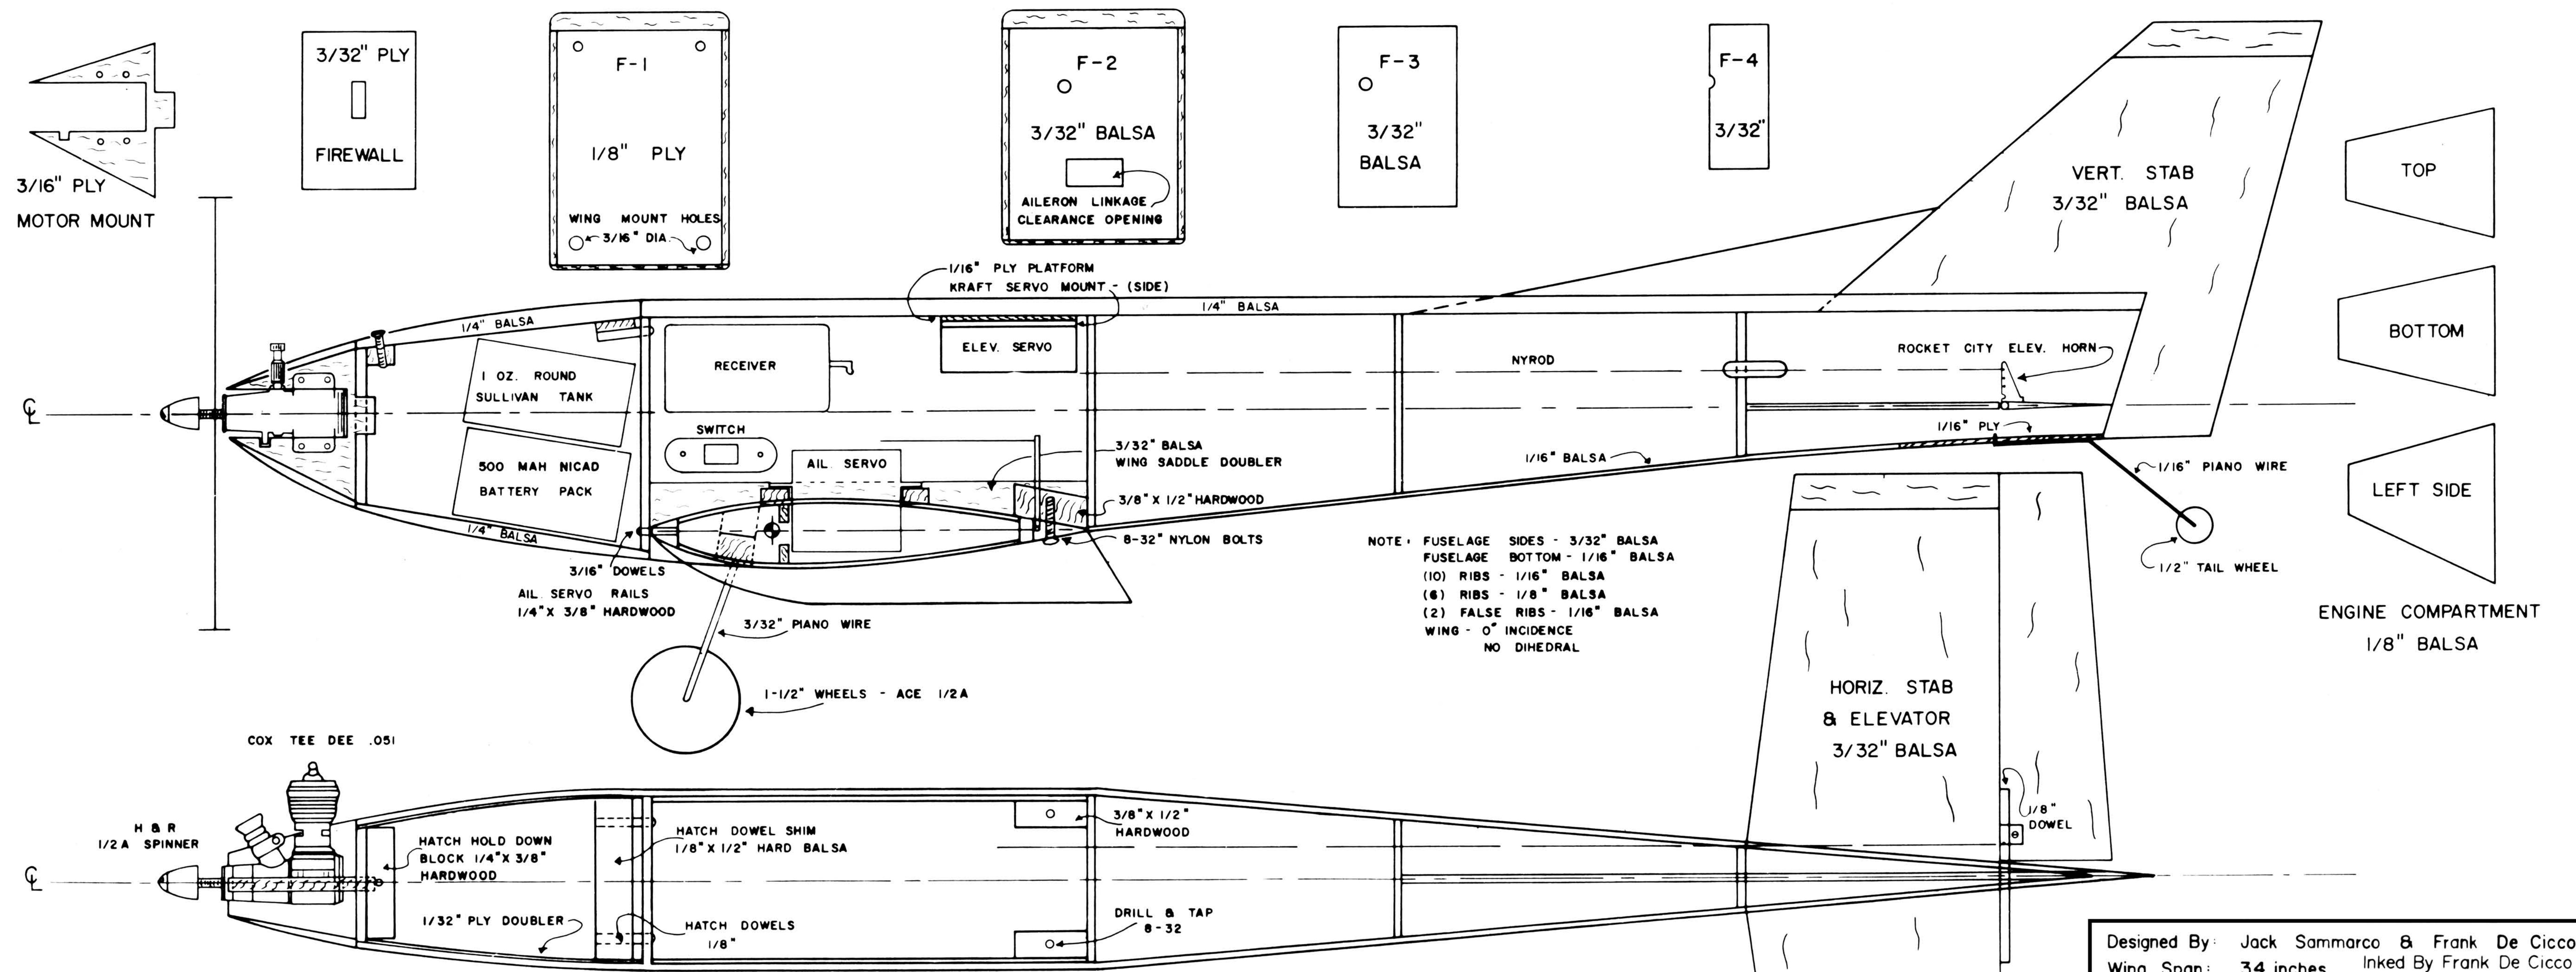

HALF & HALF

PYLON — PATTERN

Designed By: Jack Sammarco & Frank De Cicco
 Wing Span: 34 inches Inked By Frank De Cicco
 Fuselage Length: 28.75 inches
 Wing Area: 204 sq inches
 Wing Chord: 6 inches
 Engine: .049 - .051
 Symmetrical Airfoil Total Weight 20 - 25 ozs.
 Scale - Full