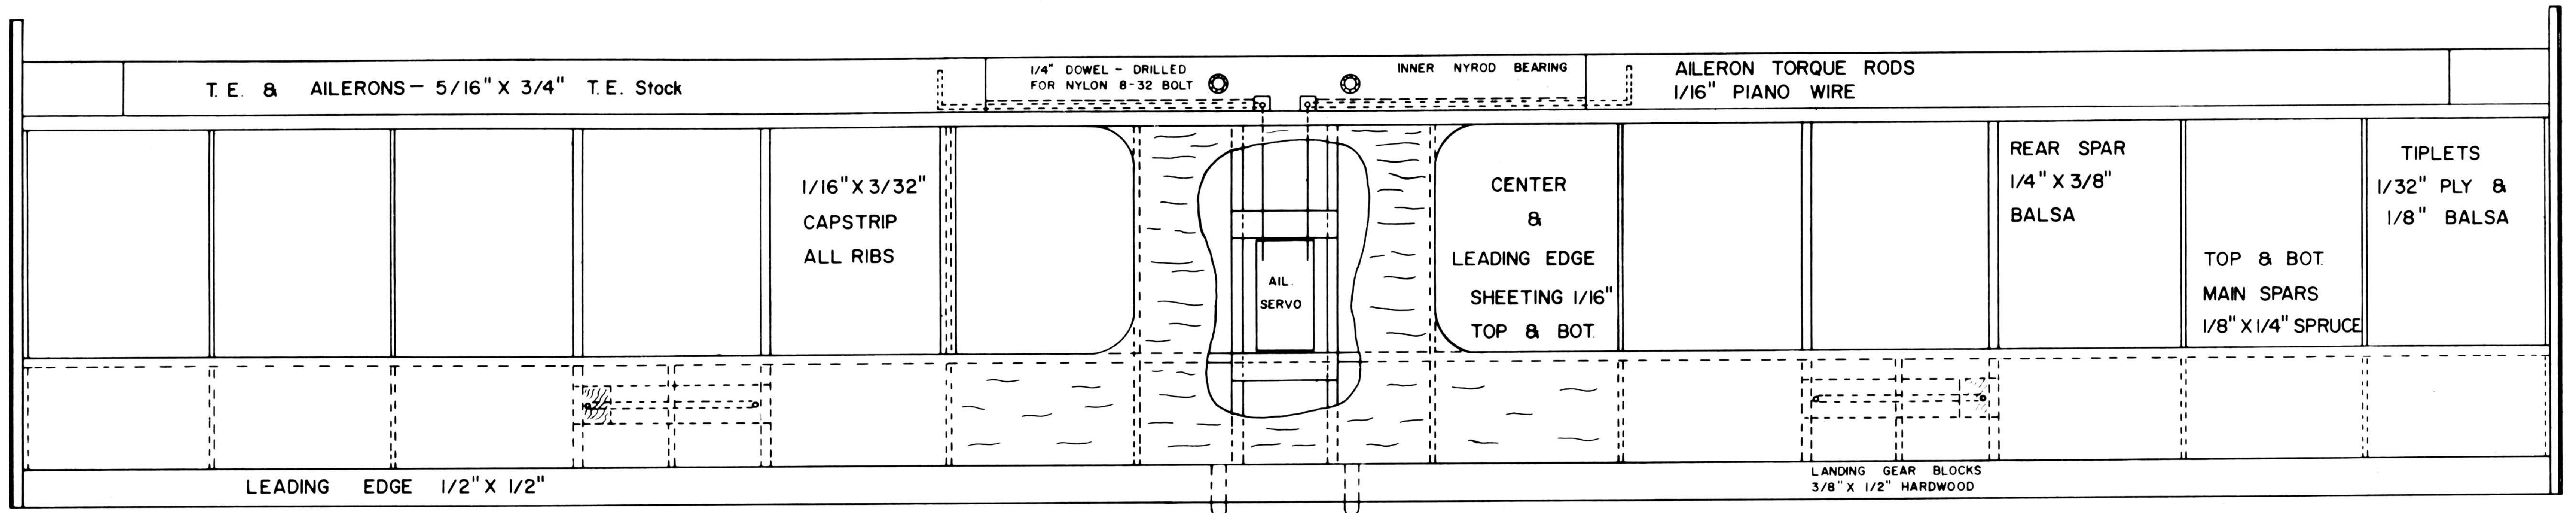

HALF & HALF

PYLON — PATTERN

Designed By: Jack Sammarco & Frank De Cicco
 Wing Span: 34 inches Inked By Frank De Cicco
 Fuselage Length: 28.75 inches
 Wing Area: 204 sq inches
 Wing Chord: 6 inches
 Engine: .049 - .051
 Symmetrical Airfoil Total Weight 20 - 25 ozs.
 Scale - Full