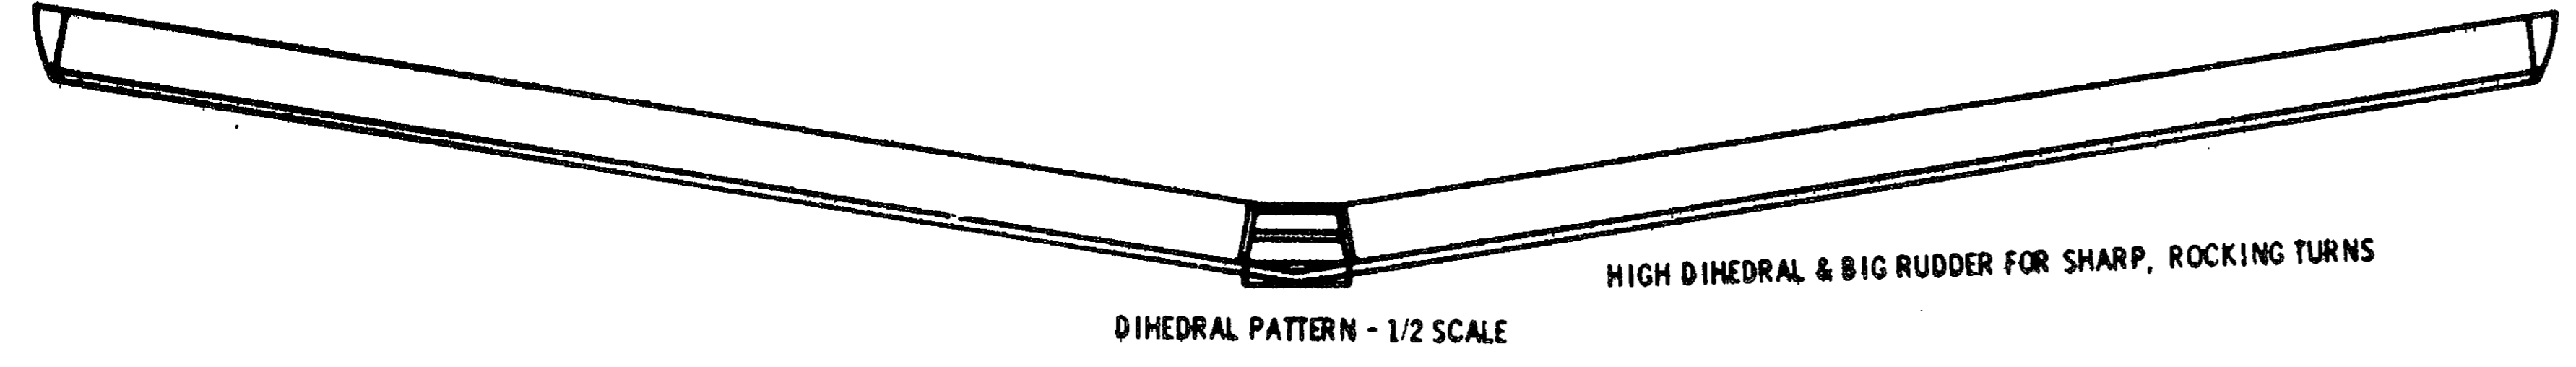

1/2" WING TIP 1/32" SHEET GLUE TO TOP OF TIP RIB (FOR APPEARANCE ONLY)

**RADIO CONTROL modeler MAGAZINE**

**OYM DANDY**

DESIGNED BY KEN WILLARD    DRAWN BY G. FLORES