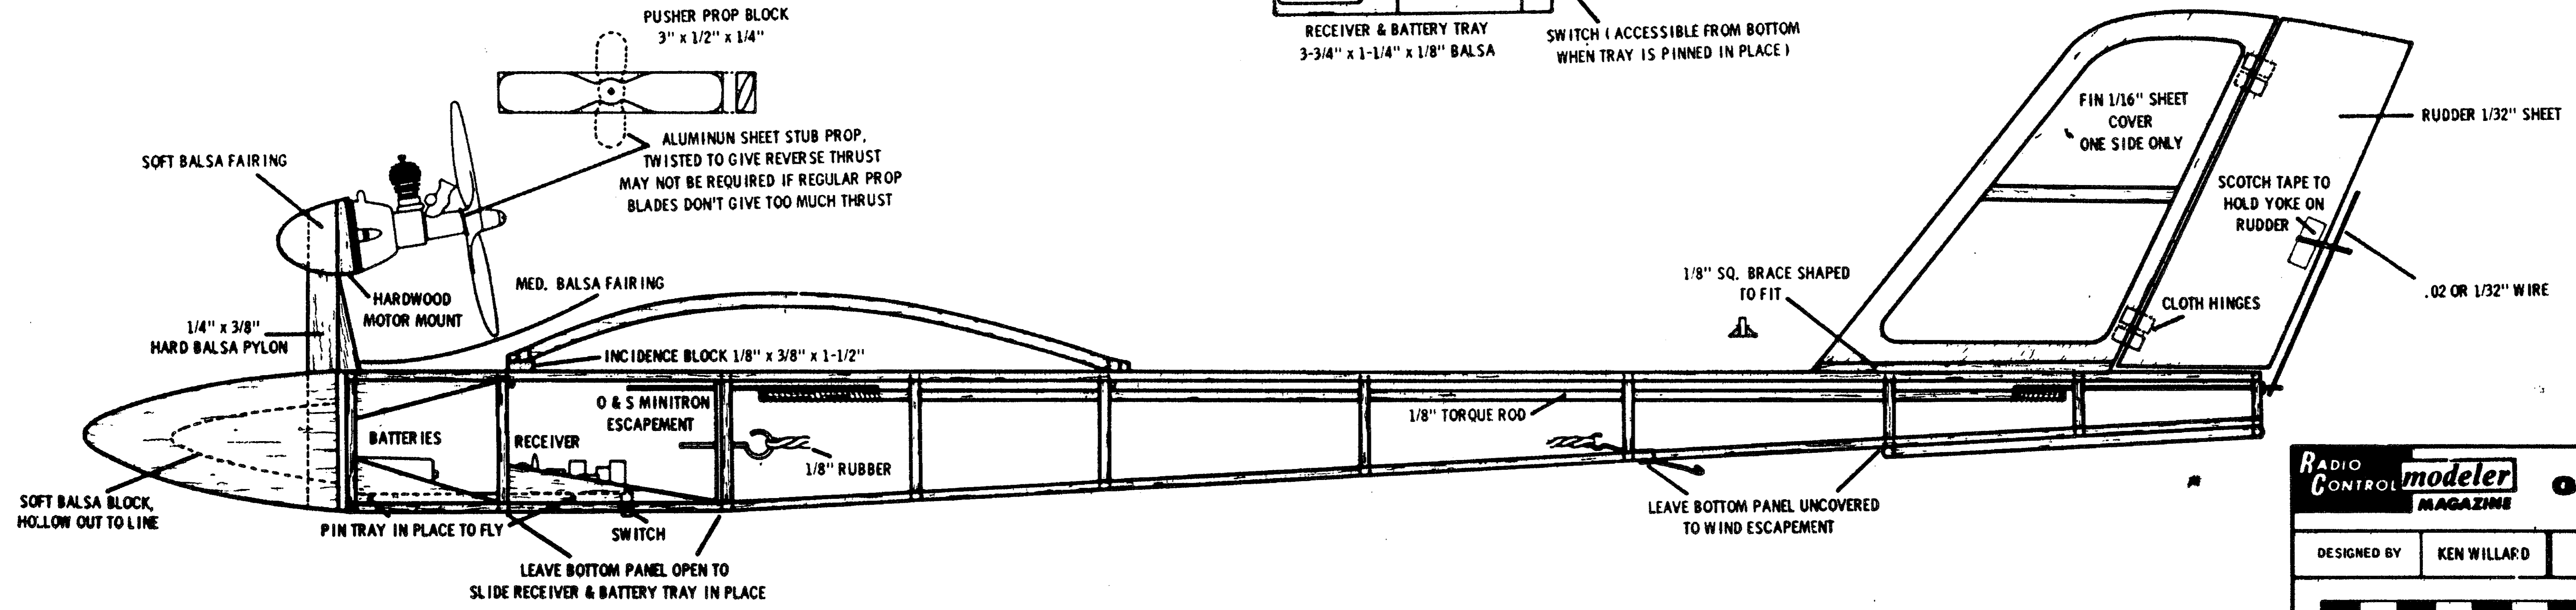

1/2" WING TIP 1/32" SHEET GLUE TO TOP OF TIP RIB (FOR APPEARANCE ONLY)

**RADIO CONTROL modeler MAGAZINE**

**OYM DANDY**

DESIGNED BY KEN WILLARD    DRAWN BY G. FLORES